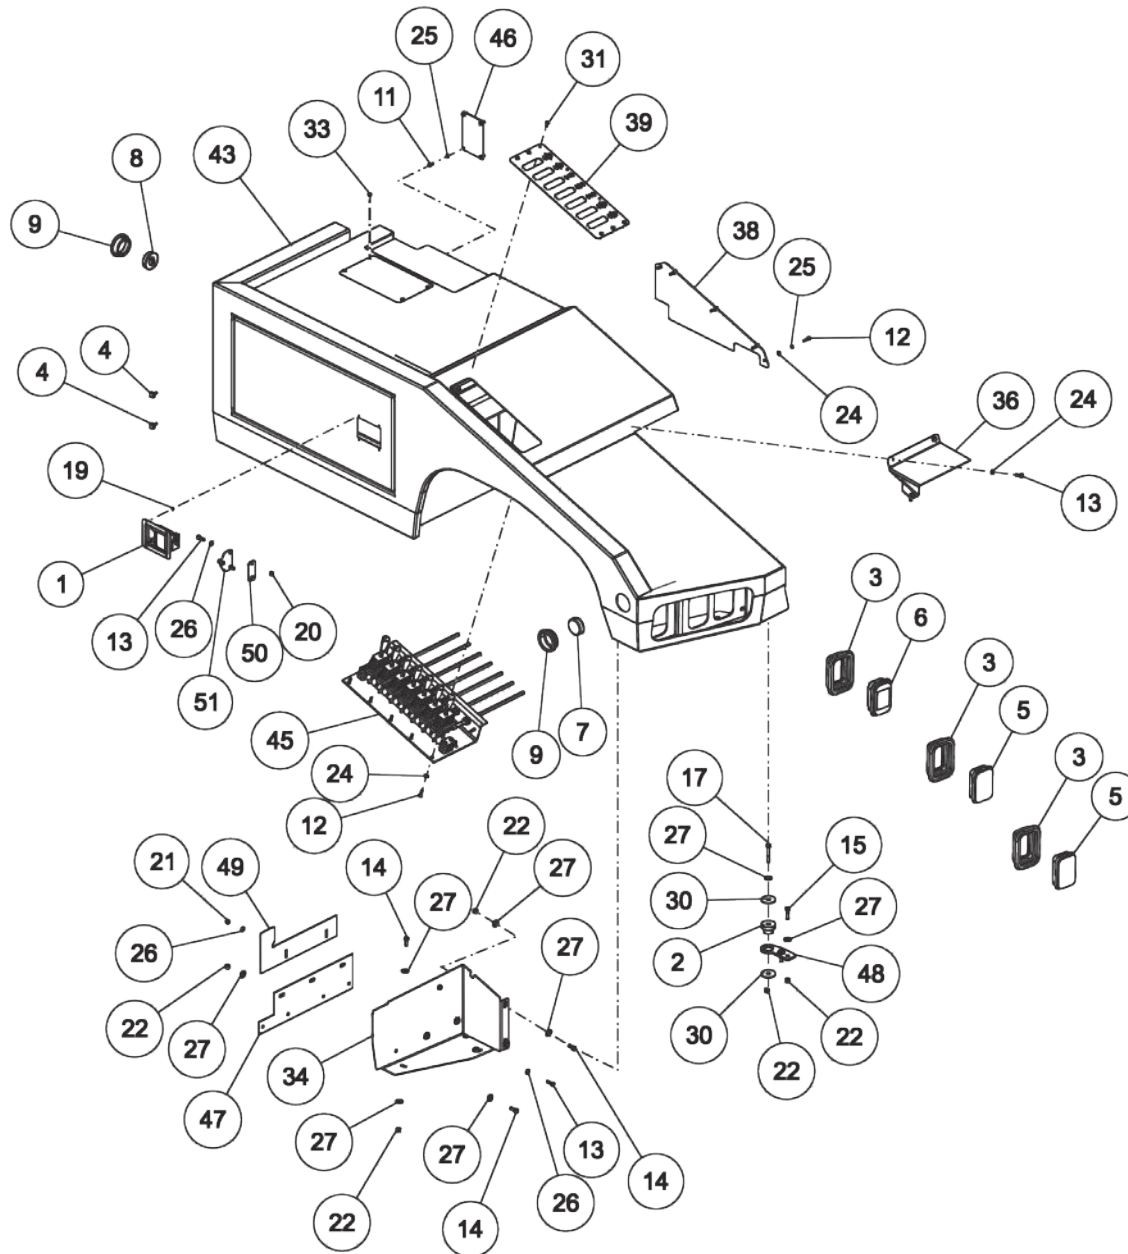

Section I - PARTS

120500245 EXPRESS BODY ALUMINUM MODULAR (cont'd)

Section I - PARTS

120500245 EXPRESS BODY ALUMINUM MODULAR (cont'd)

ITEM	PART NUMBER	DESCRIPTION	QTY
1	0303120	LATCH PADDLE W/GASKET	2
2	0306680	RUBBER "T" MOUNTS LTI 20203	6
3	0306685	GROMMET TRUCKLITE 45700 - RECT	6
4	0310925	RUBBER BUMP STOP	4
5	0311507	LIGHT RECT RED LED	4
6	0311510	LIGHT RECT REVERSE W/REFLEX	2
7	0311512	LIGHT 2.5" RED REFLEX LED	2
8	0311513	LIGHT 2.5" AMBER REFLEX LED	2
9	0311516	GROMMET, LIGHT 2.5" ROUND	4
10	0311531	LIGHT 3 RED ID BAR LED	1
11	0400059	SCREW, 1/4-20X5/8 HHC GR5	8
12	0400070	SCREW, 1/4-20X1 HHC GR5	28
13	0400109	SCREW, 5/16-18X1 HHC GR5	14
14	0400126	SCREW, 3/8-16X1 HHC GR5	14
15	0400132	SCREW, 3/8-16X1-1/2 HHC GR5	4
16	0400133	SCREW, 3/8-16X3 HHC GR5	8
17	0400150	SCREW, 3/8-16X2-1/2 HHC GR5	2
18	0400237	SCREW, 1/2-13X4 HHC GR5	4
19	0400351	NUT, 8-32 HEX	8
20	0400381	NUT, 5/16-18 HEX	4
21	0400382	NUT, 5/16-18 LOK	4
22	0400392	NUT, 3/8-16 LOK	20
23	0400408	NUT, 1/2-13 LOK	4
24	0400451	WASHER, 1/4	34
25	0400452	LKWASHER, 1/4	24
26	0400463	WASHER, 5/16	12

ITEM	PART NUMBER	DESCRIPTION	QTY
27	0400480	WASHER, 3/8	38
28	0400482	LKWASHER, 3/8	8
29	0400484	WASH, SPECIAL .406X1-3/4	8
30	0400498	WASHER, 1/2X2X0.125	4
31	0400601	SCREW, 1/4X1 SHM SS	12
32	0400888	WASHER, 3/8 FEN	8
33	0402020	SCREW, 1/4-20X3/4 HHC SS	8
34	0718907	LH TAIL LIGHT COVER PANEL	1
35	0718908	RH TAIL LIGHT COVER PANEL	1
36	0718909	LH REAR SLOPING PANEL	1
37	0718910	RH REAR SLOPING PANEL	1
38	0722590	PLATE, ALUM. SPLASH GUARD	2
39	0725189L	PLT 7SLOT CONT CVR 312/807	1
40	0725189R	PLT 7SLOT CONT CVR 312/807	1
41	0807232	TUBE MOUNTING WELDT	1
42	0807471	REAR BODY MTG TUBE WELD'T	1
43	0807914	BODY WLMT, EXPR LH AL 2011 BOX	1
44	0807915	BODY WLMT, EXPR RH AL 2011 BOX	1
45	0910213	7-HANDLE DUAL CONTROL 312	1
46	805040005	COVER PLATE-BOOM END (RE	2
47	810010001	BRACKET, CS - MUD FLAP	2
48	810030005	PLATE-BODY REAR MTG. (T. MTG)	2
49	810030016	PLATE - GUARD FILLER SS	2
50	945400518	WASHER PLATE PL - STRIKE	2
51	945400800	STRIKER PIN WELD'T PL	2