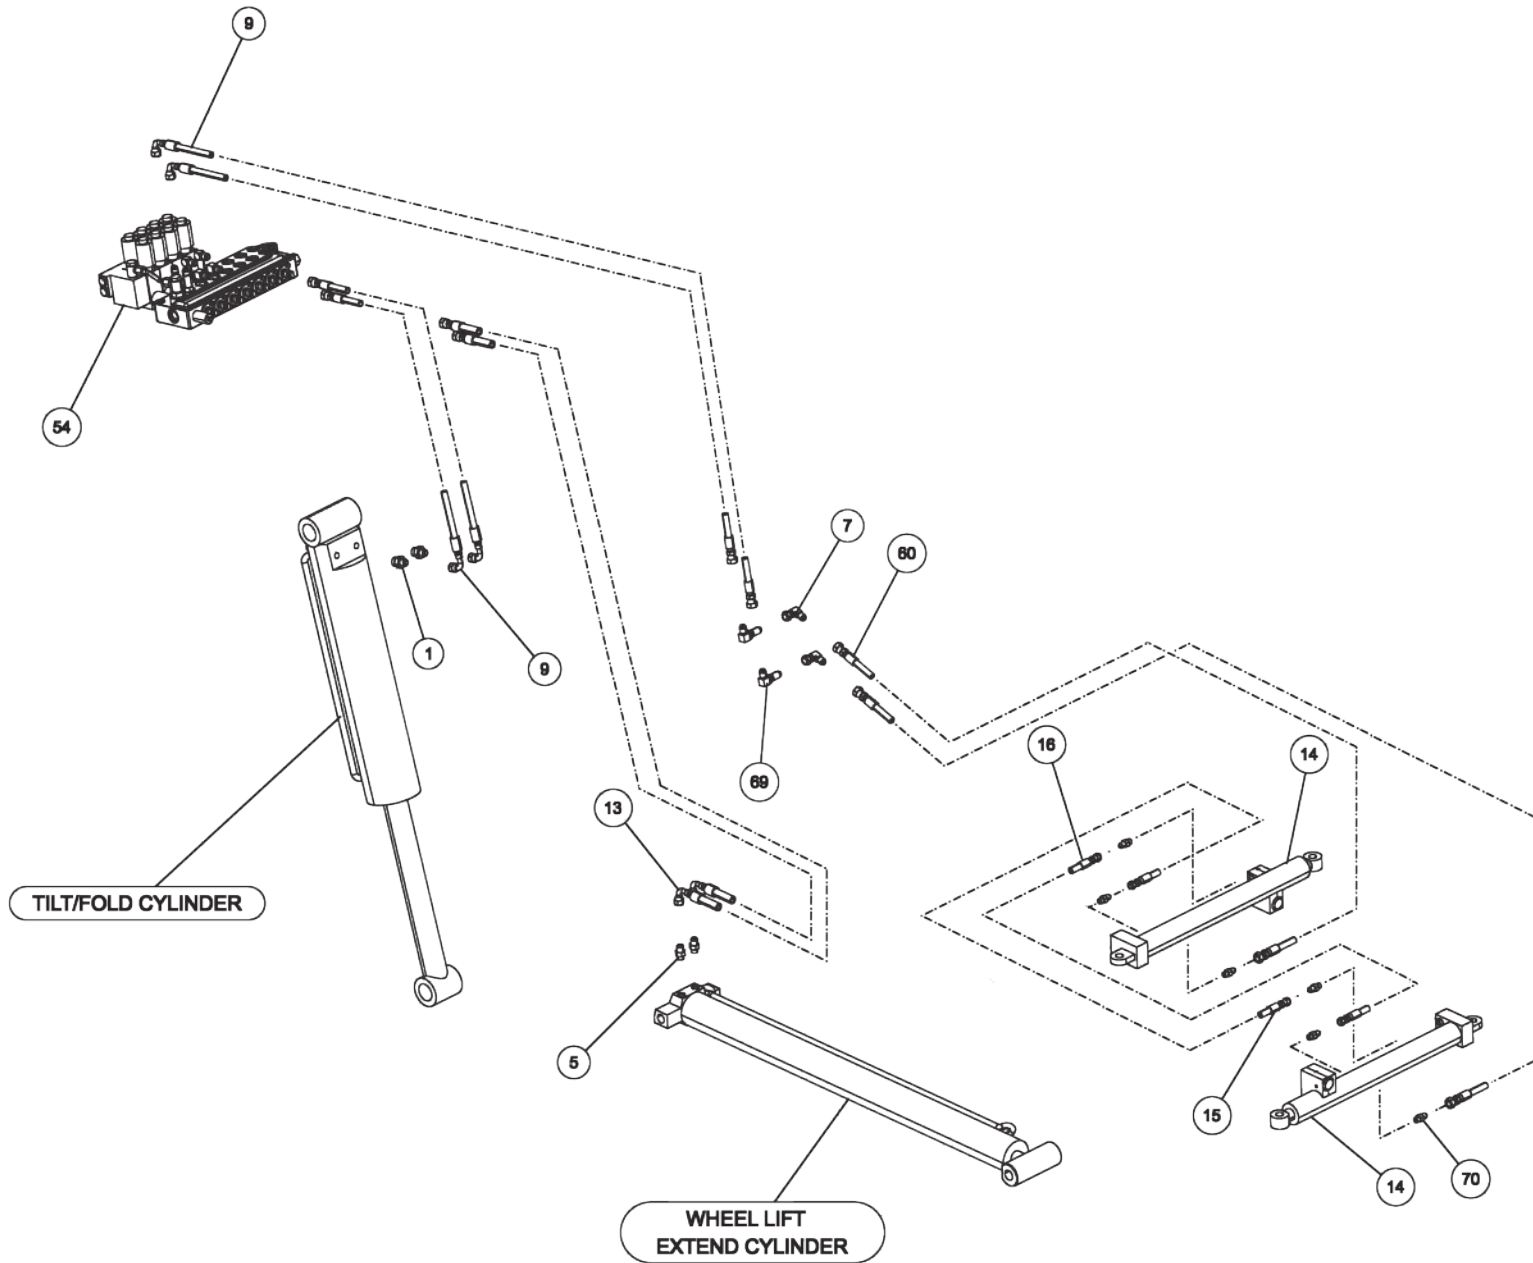

Section I - PARTS

0908397 BASIC EXPRESS DUAL WINCH ASSEMBLY (cont'd)

Section I - PARTS

0908397 BASIC EXPRESS DUAL WINCH ASSEMBLY (cont'd)

ITEM	PART NUMBER	DESCRIPTION	QTY
1	0300044	FITT, HYD CONN. 6MJ-8MB	2
2	0300056	FITTING, BARB 16C4-16MP	1
3	0300071	CLAMP, HOSE, 1" IDEAL	1
4	0301388	ELBOW, 8MJ-8MB90	4
5	0301522	ADAPTER, 6MJ-6MB	2
6	0301524	HOSE 4AT2(6FJX-6FJX) 14"	2
7	0301696	FITTING, ELB 90 DEG 6MJ-6FJX90	2
8	0301895	GREASE FITTING, 1/8 STR PTF	2
9	0301921	HOSE HYD, 128	4
10	0302173	MUD FLAP	2
11	0302584	HOSE HYD, 50"	4
12	0302757	FITTING, CONN 8MJ - 16MB	1
13	0302922	HOSE HYD, 170	2
14	0303844	CYL HYD - SWING L ARM	2
15	0303860	HOSE HYD, 10-3/4"	1
16	0303861	HOSE HYD, 18"	1
17	0306680	RUBBER "T" MOUNTS LTI 20203	4
18	0307575	CYLINDER, LIFT 3.00 X 17.75	2
19	0307633	HOSE, HYD ASSY 46" LGTH	2
20	0307663	HOSE, HYD ASSY 185" LGTH 90	1
21	0400070	SCREW, 1/4-20X1 HHC GR5	4
22	0400078	SCREW, 1/4-20X2 HHC GR5	2
23	0400122	SCREW, 3/8-16X1-1/4 HHC GR5	8
24	0400126	SCREW, 3/8-16X1 HHC GR5	5
25	0400132	SCREW, 3/8-16X1-1/2 HHC GR5	4
26	0400146	SCREW, 3/8-16X2-1/4 HHC GR5	1
27	0400157	SCREW, 3/8-16X1-3/4 HHC GR5	1
28	0400181	SCREW, 1/2-13X1-1/2 HHC GR5	4
29	0400237	SCREW, 1/2-13X4 HHC GR5	4
30	0400367	NUT, 1/4-20 LOK	6
31	0400382	NUT, 5/16-18 LOK	8
32	0400392	NUT, 3/8-16 LOK	17
33	0400408	NUT, 1/2-13 LOK	10
34	0400416	NUT, 1/2-13 LOK GR8	14
35	0400451	WASHER, 1/4	8

ITEM	PART NUMBER	DESCRIPTION	QTY
36	0400480	WASHER, 3/8	38
37	0400492	WASHER, 1/2	8
38	0400497	WASHER, 1/2 GR8	28
39	0400498	WASHER, 1/2X2X0.125	4
40	0702540	HOSE, SUCTION 12FT 1IN ID	1
41	0712380	D-RING	2
42	0719519	SHIM - BOOM PIVOT (0.0747 THK)	2
43	0719520	SHIM - BOOM PIVOT (.1196 THK)	2
44	0730187	JUNCTION BOX PLATE EXP,810,812	1
45	0806834	SUBFRAME, EXPRESS	1
46	0807183	MAIN BOOM PIVOT PIN WLMT.	1
47	0807232	TUBE MOUNTING WELDT	1
48	0807471	REAR BODY MTG TUBE WELDT	1
49	0807707	PIN WELDMENT - LIFT CYLINDER	4
50	0901420	KIT - SAFETY CHAIN	1
51	0908389	BOOM ASSY. EXPRESS EXT.	1
52	0908391	8K DUAL WINCH BUCKET ASSY	1
53	0908393	DUAL SHEAVE HEAD ASSY	1
54	0908396	7-SPOOL VALVE PLATE ASSY	1
55	0910213	7-HANDLE DUAL CONTROL 312	1
56	0910933	HYD TANK ASSY, NARROW	1
57	804500001	MUD FLAP BACK-UP STRIP	2
58	805040011	VERTICAL BOOM GUIDE PAD	2
59	810740001	WIRING HARNESS 810	1
60	810770012	HOSE, 157" 4FJX-4M3K-6FJX MTF	2
61	810770015	HOSE 29" 4M2T 6FJX90S-6FJX	2
62	810770017	HOSE ASSY 32 8M2T 8FJX90S-8FJX	1
63	810960001	CHAIN POCKET PLATE -SHIP KIT B	2
64	9012594	FITT, HYD RUN TEE, 6MJX6MBX6MJ	2
65	9041403	1/2 NC X 1 1/2 HHCS PL GR8	14
66	9043973	5/16-18X1 1/2 FL.HD.SOC.	8
67	9056150	RETAINING RING - 1 1/2	1
68	BA0259	PIN - "D" RING	2
69	FC41	FITTING-90DEG BLKHD ELB W/ NUT	2
70	HC1291	FITTING, 4MJ-4MB STR THR	6