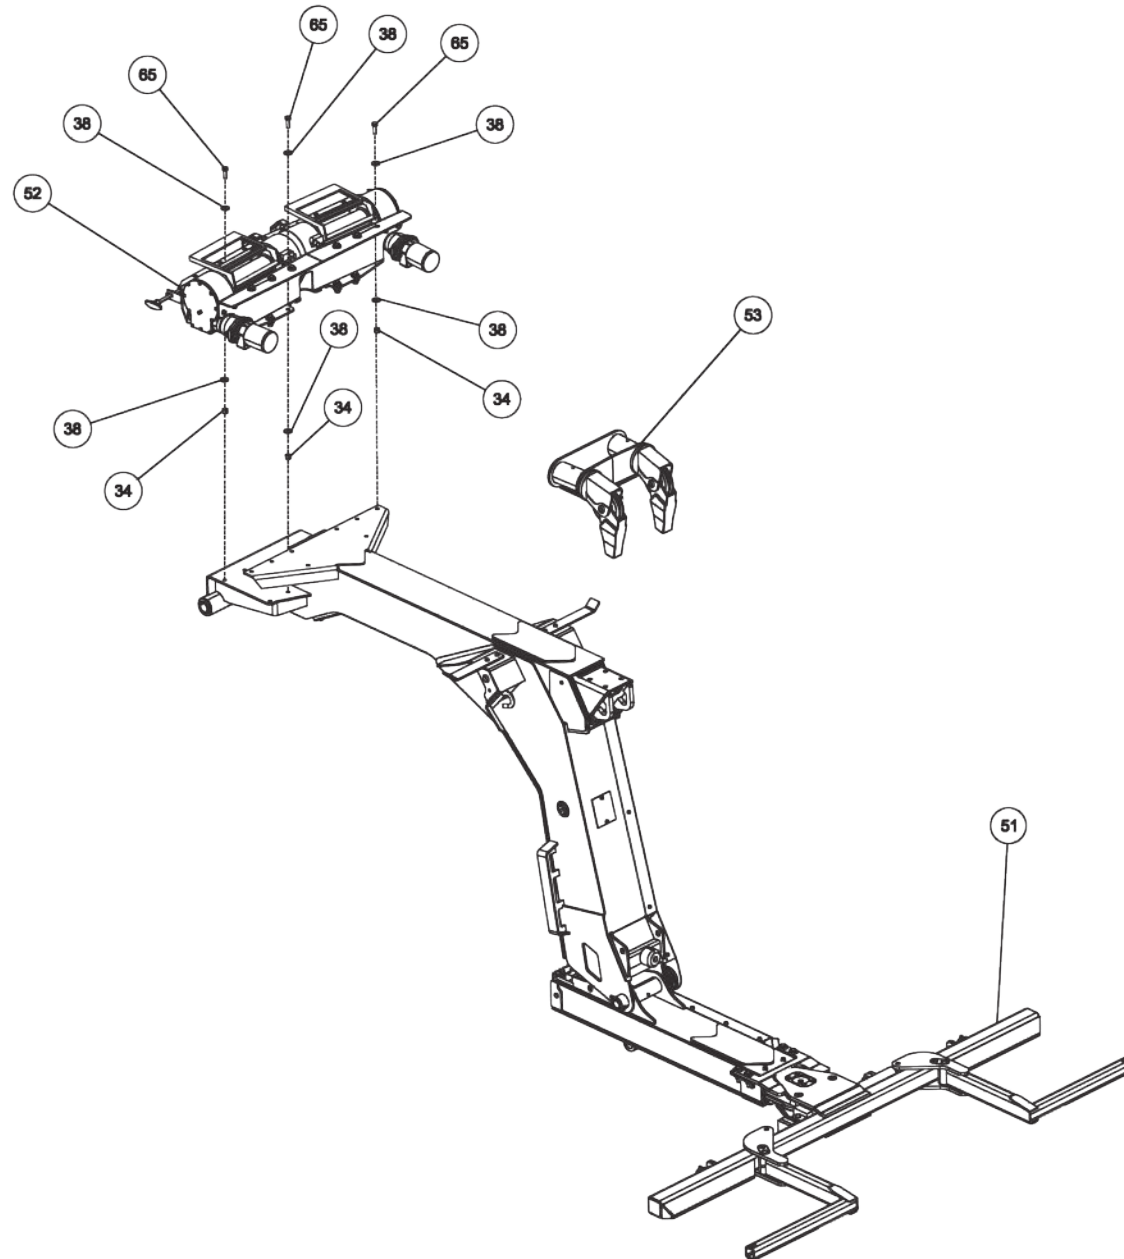

Section I - PARTS

0908397 BASIC EXPRESS DUAL WINCH ASSEMBLY (cont'd)

Section I - PARTS

0908397 BASIC EXPRESS DUAL WINCH ASSEMBLY (cont'd)

ITEM	PART NUMBER	DESCRIPTION	QTY
1	0300044	FITT, HYD CONN. 6MJ-8MB	2
2	0300056	FITTING, BARB 16C4-16MP	1
3	0300071	CLAMP, HOSE, 1" IDEAL	1
4	0301388	ELBOW, 8MJ-8MB90	4
5	0301522	ADAPTER, 6MJ-6MB	2
6	0301524	HOSE 4AT2(6FJX-6FJX) 14"	2
7	0301696	FITTING, ELB 90 DEG 6MJ-6FJX90	2
8	0301895	GREASE FITTING, 1/8 STR PTF	2
9	0301921	HOSE HYD, 128	4
10	0302173	MUD FLAP	2
11	0302584	HOSE HYD, 50"	4
12	0302757	FITTING, CONN 8MJ - 16MB	1
13	0302922	HOSE HYD, 170	2
14	0303844	CYL HYD - SWING L ARM	2
15	0303860	HOSE HYD, 10-3/4"	1
16	0303861	HOSE HYD, 18"	1
17	0306680	RUBBER "T" MOUNTS LTI 20203	4
18	0307575	CYLINDER, LIFT 3.00 X 17.75	2
19	0307633	HOSE, HYD ASSY 46" LGTH	2
20	0307663	HOSE, HYD ASSY 185" LGTH 90	1
21	0400070	SCREW, 1/4-20X1 HHC GR5	4
22	0400078	SCREW, 1/4-20X2 HHC GR5	2
23	0400122	SCREW, 3/8-16X1-1/4 HHC GR5	8
24	0400126	SCREW, 3/8-16X1 HHC GR5	5
25	0400132	SCREW, 3/8-16X1-1/2 HHC GR5	4
26	0400146	SCREW, 3/8-16X2-1/4 HHC GR5	1
27	0400157	SCREW, 3/8-16X1-3/4 HHC GR5	1
28	0400181	SCREW, 1/2-13X1-1/2 HHC GR5	4
29	0400237	SCREW, 1/2-13X4 HHC GR5	4
30	0400367	NUT, 1/4-20 LOK	6
31	0400382	NUT, 5/16-18 LOK	8
32	0400392	NUT, 3/8-16 LOK	17
33	0400408	NUT, 1/2-13 LOK	10
34	0400416	NUT, 1/2-13 LOK GR8	14
35	0400451	WASHER, 1/4	8

ITEM	PART NUMBER	DESCRIPTION	QTY
36	0400480	WASHER, 3/8	38
37	0400492	WASHER, 1/2	8
38	0400497	WASHER, 1/2 GR8	28
39	0400498	WASHER, 1/2X2X0.125	4
40	0702540	HOSE, SUCTION 12FT 1IN ID	1
41	0712380	D-RING	2
42	0719519	SHIM - BOOM PIVOT (0.0747 THK)	2
43	0719520	SHIM - BOOM PIVOT (.1196 THK)	2
44	0730187	JUNCTION BOX PLATE EXP,810,812	1
45	0806834	SUBFRAME, EXPRESS	1
46	0807183	MAIN BOOM PIVOT PIN WLMT.	1
47	0807232	TUBE MOUNTING WELDT	1
48	0807471	REAR BODY MTG TUBE WELD'T	1
49	0807707	PIN WELDMENT - LIFT CYLINDER	4
50	0901420	KIT - SAFETY CHAIN	1
51	0908389	BOOM ASSY. EXPRESS EXT.	1
52	0908391	8K DUAL WINCH BUCKET ASSY	1
53	0908393	DUAL SHEAVE HEAD ASSY	1
54	0908396	7-SPOOL VALVE PLATE ASSY	1
55	0910213	7-HANDLE DUAL CONTROL 312	1
56	0910933	HYD TANK ASSY, NARROW	1
57	804500001	MUD FLAP BACK-UP STRIP	2
58	805040011	VERTICAL BOOM GUIDE PAD	2
59	810740001	WIRING HARNESS 810	1
60	810770012	HOSE, 157" 4FJX-4M3K-6FJX MTF	2
61	810770015	HOSE 29" 4M2T 6FJX90S-6FJX	2
62	810770017	HOSE ASSY 32 8M2T 8FJX90S-8FJX	1
63	810960001	CHAIN POCKET PLATE -SHIP KIT B	2
64	9012594	FITT, HYD RUN TEE, 6MJX6MBX6MJ	2
65	9041403	1/2 NC X 1 1/2 HHCS PL GR8	14
66	9043973	5/16-18X1 1/2 FL.HD.SOC.	8
67	9056150	RETAINING RING - 1 1/2	1
68	BA0259	PIN - "D" RING	2
69	FC41	FITTING-90DEG BLKHD ELB W/ NUT	2
70	HC1291	FITTING, 4MJ-4MB STR THR	6