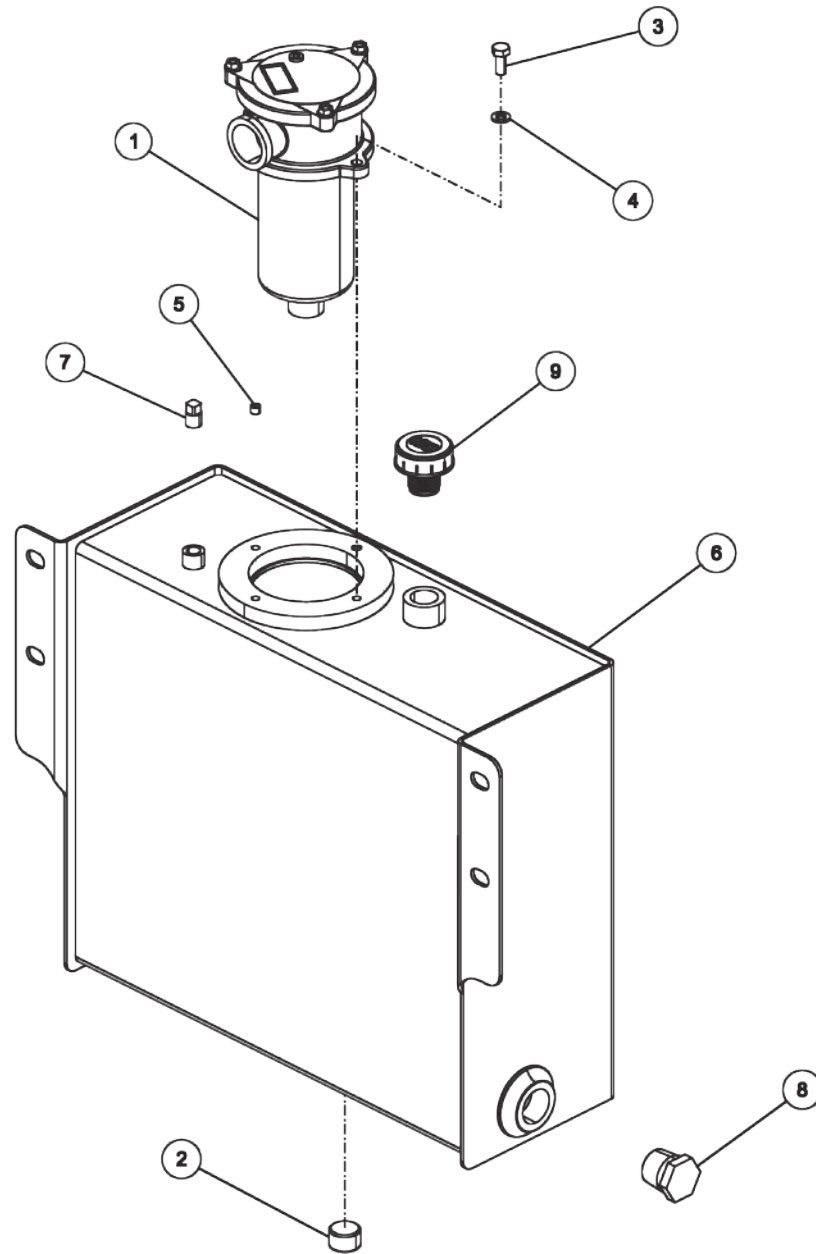

Section I - PARTS

0910933 HYD TANK ASSEMBLY NARROW

Section I - PARTS

0910933 HYD TANK ASSEMBLY NARROW

ITEM	PART NUMBER	DESCRIPTION	QTY
1	0310296	FILTR HEAD ASSY W/ ELEMENT	1
2	0310462	PLUG - 3/4 NPT HEX - MAGNETIC	1
3	0400118	SCREW, 5/16-18X3/4 HHC GR5	2
4	0400464	LKWASHER, 5/16	2
5	0400748	SET SCREW, 5/16-18X1/4 SOC	2
6	0807895	HYD TANK WLMT, NARROW	1
7	9011011	1/4 SQ HD PIPE PLUG	1
8	9012839	1 PIPE PLUG	1
9	9018131	BREATHER CAP (LUCAS) 3/4	1