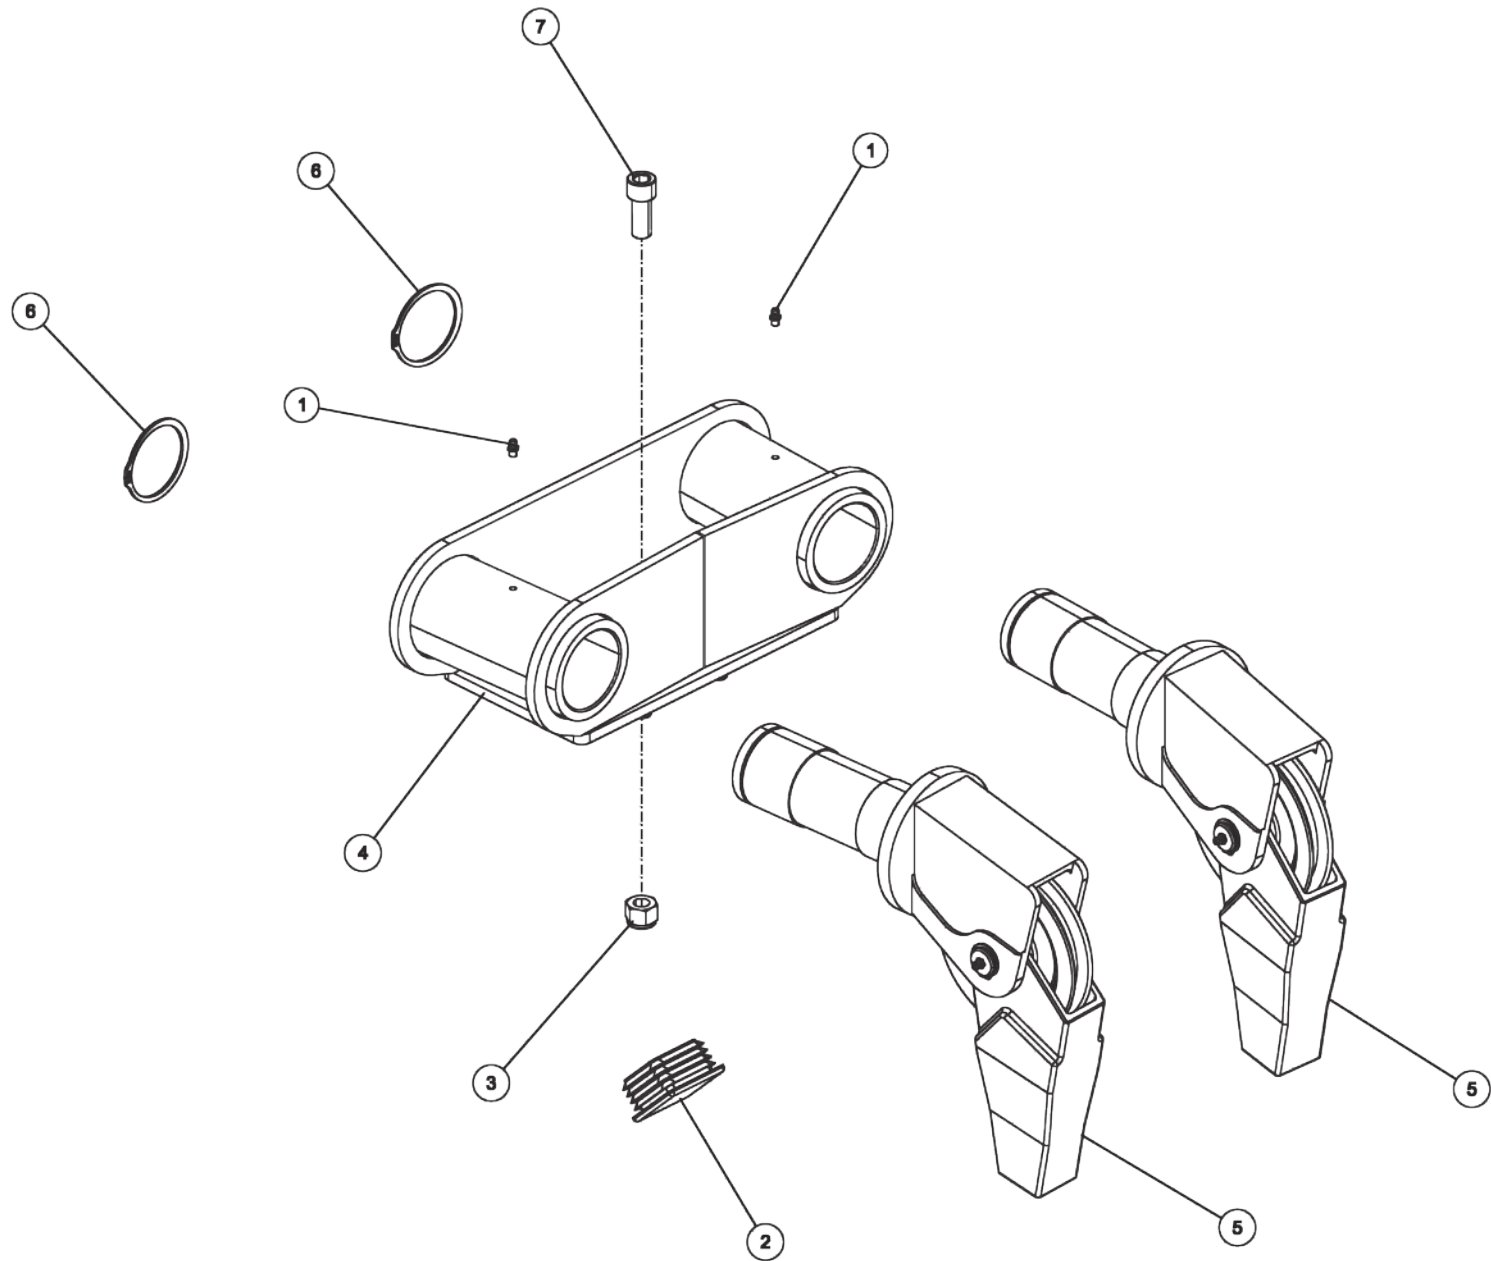

Section I - PARTS

0908393 DUAL SHEAVE HEAD ASSEMBLY

Section I - PARTS

0908393 DUAL SHEAVE HEAD ASSEMBLY

ITEM	PART NUMBER	DESCRIPTION	QTY
1	0300113	GREASE FITTING, 1/4-28 STR	2
2	0307590	PLUG, LDPE BLACK SQR-17-1014	1
3	0400426	NUT, 5/8-11 LOK GR8	4
4	0806845	DUAL SHEAVE HEAD WELDMENT	1
5	805180000	SHEAVE HOUSING ASSEMBLY	2
6	9055275	SNAP RING EXT.2 3/4" 5160-275	2
7	HD0505	5/8-11X1.5SKT HD CP SCR	4