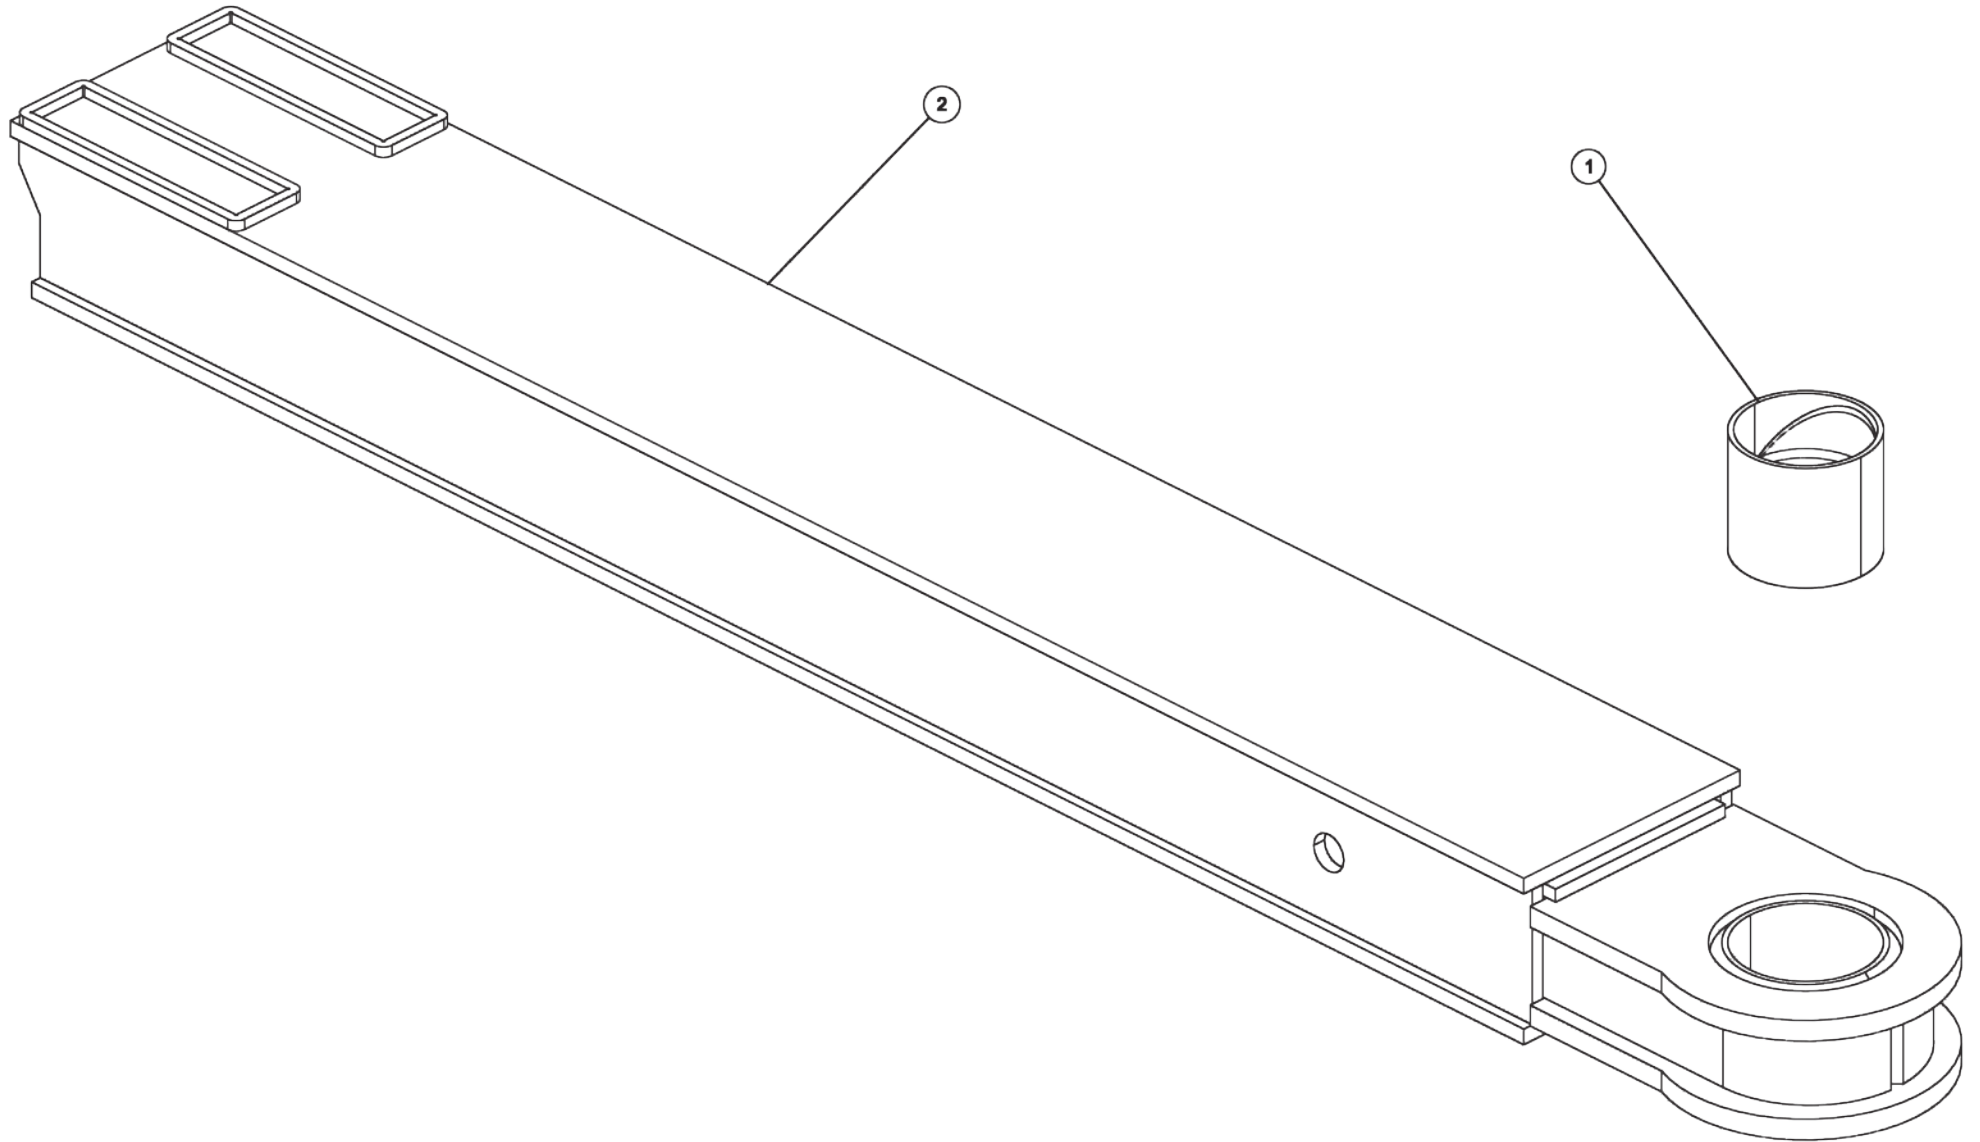

Section I - PARTS

0908399 INNER WHEEL LIFT BOOM ASSEMBLY

Section I - PARTS

0908399 INNER WHEEL LIFT BOOM ASSEMBLY

ITEM	PART NUMBER	DESCRIPTION	QTY
1	0306879	BUSHING (ALUM BRONZE)	1
2	0806840	BOOM INNER STINGER EXPRESS WLD	1