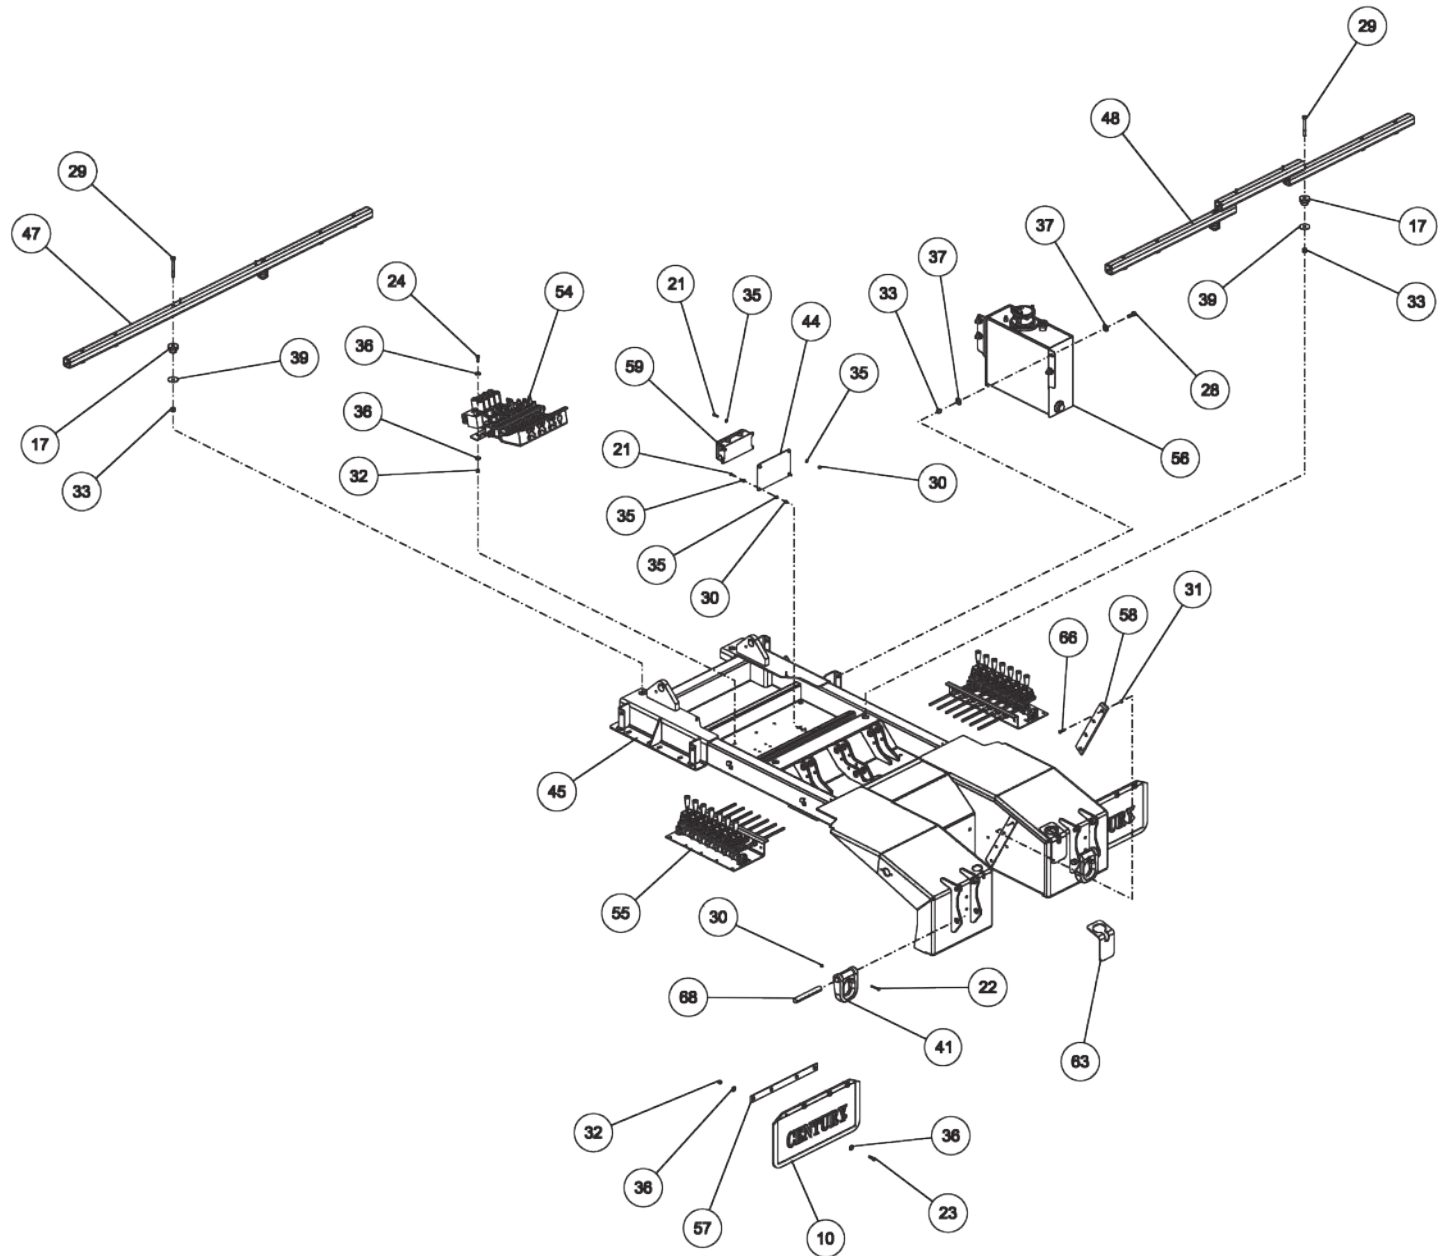

Section I - PARTS

0908397 BASIC EXPRESS DUAL WINCH ASSEMBLY (cont'd)

Section I - PARTS

0908397 BASIC EXPRESS DUAL WINCH ASSEMBLY (cont'd)

ITEM	PART NUMBER	DESCRIPTION	QTY
1	0300044	FITT, HYD CONN. 6MJ-8MB	2
2	0300056	FITTING, BARB 16C4-16MP	1
3	0300071	CLAMP, HOSE, 1" IDEAL	1
4	0301388	ELBOW, 8MJ-8MB90	4
5	0301522	ADAPTER, 6MJ-6MB	2
6	0301524	HOSE 4AT2(6FJX-6FJX) 14"	2
7	0301696	FITTING, ELB 90 DEG 6MJ-6FJX90	2
8	0301895	GREASE FITTING, 1/8 STR PTF	2
9	0301921	HOSE HYD, 128	4
10	0302173	MUD FLAP	2
11	0302584	HOSE HYD, 50"	4
12	0302757	FITTING, CONN 8MJ - 16MB	1
13	0302922	HOSE HYD, 170	2
14	0303844	CYL HYD - SWING L ARM	2
15	0303860	HOSE HYD, 10-3/4"	1
16	0303861	HOSE HYD, 18"	1
17	0306680	RUBBER "T" MOUNTS LTI 20203	4
18	0307575	CYLINDER, LIFT 3.00 X 17.75	2
19	0307633	HOSE, HYD ASSY 46" LGTH	2
20	0307663	HOSE, HYD ASSY 185" LGTH 90	1
21	0400070	SCREW, 1/4-20X1 HHC GR5	4
22	0400078	SCREW, 1/4-20X2 HHC GR5	2
23	0400122	SCREW, 3/8-16X1-1/4 HHC GR5	8
24	0400126	SCREW, 3/8-16X1 HHC GR5	5
25	0400132	SCREW, 3/8-16X1-1/2 HHC GR5	4
26	0400146	SCREW, 3/8-16X2-1/4 HHC GR5	1
27	0400157	SCREW, 3/8-16X1-3/4 HHC GR5	1
28	0400181	SCREW, 1/2-13X1-1/2 HHC GR5	4
29	0400237	SCREW, 1/2-13X4 HHC GR5	4
30	0400367	NUT, 1/4-20 LOK	6
31	0400382	NUT, 5/16-18 LOK	8
32	0400392	NUT, 3/8-16 LOK	17
33	0400408	NUT, 1/2-13 LOK	10
34	0400416	NUT, 1/2-13 LOK GR8	14
35	0400451	WASHER, 1/4	8

ITEM	PART NUMBER	DESCRIPTION	QTY
36	0400480	WASHER, 3/8	38
37	0400492	WASHER, 1/2	8
38	0400497	WASHER, 1/2 GR8	28
39	0400498	WASHER, 1/2X2X0.125	4
40	0702540	HOSE, SUCTION 12FT 1IN ID	1
41	0712380	D-RING	2
42	0719519	SHIM - BOOM PIVOT (0.0747 THK)	2
43	0719520	SHIM - BOOM PIVOT (.1196 THK)	2
44	0730187	JUNCTION BOX PLATE EXP,810,812	1
45	0806834	SUBFRAME, EXPRESS	1
46	0807183	MAIN BOOM PIVOT PIN WLMT.	1
47	0807232	TUBE MOUNTING WELDT	1
48	0807471	REAR BODY MTG TUBE WELDT	1
49	0807707	PIN WELDMENT - LIFT CYLINDER	4
50	0901420	KIT - SAFETY CHAIN	1
51	0908389	BOOM ASSY. EXPRESS EXT.	1
52	0908391	8K DUAL WINCH BUCKET ASSY	1
53	0908393	DUAL SHEAVE HEAD ASSY	1
54	0908396	7-SPOOL VALVE PLATE ASSY	1
55	0910213	7-HANDLE DUAL CONTROL 312	1
56	0910933	HYD TANK ASSY, NARROW	1
57	804500001	MUD FLAP BACK-UP STRIP	2
58	805040011	VERTICAL BOOM GUIDE PAD	2
59	810740001	WIRING HARNESS 810	1
60	810770012	HOSE, 157" 4FJX-4M3K-6FJX MTF	2
61	810770015	HOSE 29" 4M2T 6FJX90S-6FJX	2
62	810770017	HOSE ASSY 32 8M2T 8FJX90S-8FJX	1
63	810960001	CHAIN POCKET PLATE -SHIP KIT B	2
64	9012594	FITT, HYD RUN TEE, 6MJX6MBX6MJ	2
65	9041403	1/2 NC X 1 1/2 HHCS PL GR8	14
66	9043973	5/16-18X1 1/2 FL.HD.SOC.	8
67	9056150	RETAINING RING - 1 1/2	1
68	BA0259	PIN - "D" RING	2
69	FC41	FITTING-90DEG BLKHD ELB W/ NUT	2
70	HC1291	FITTING, 4MJ-4MB STR THR	6