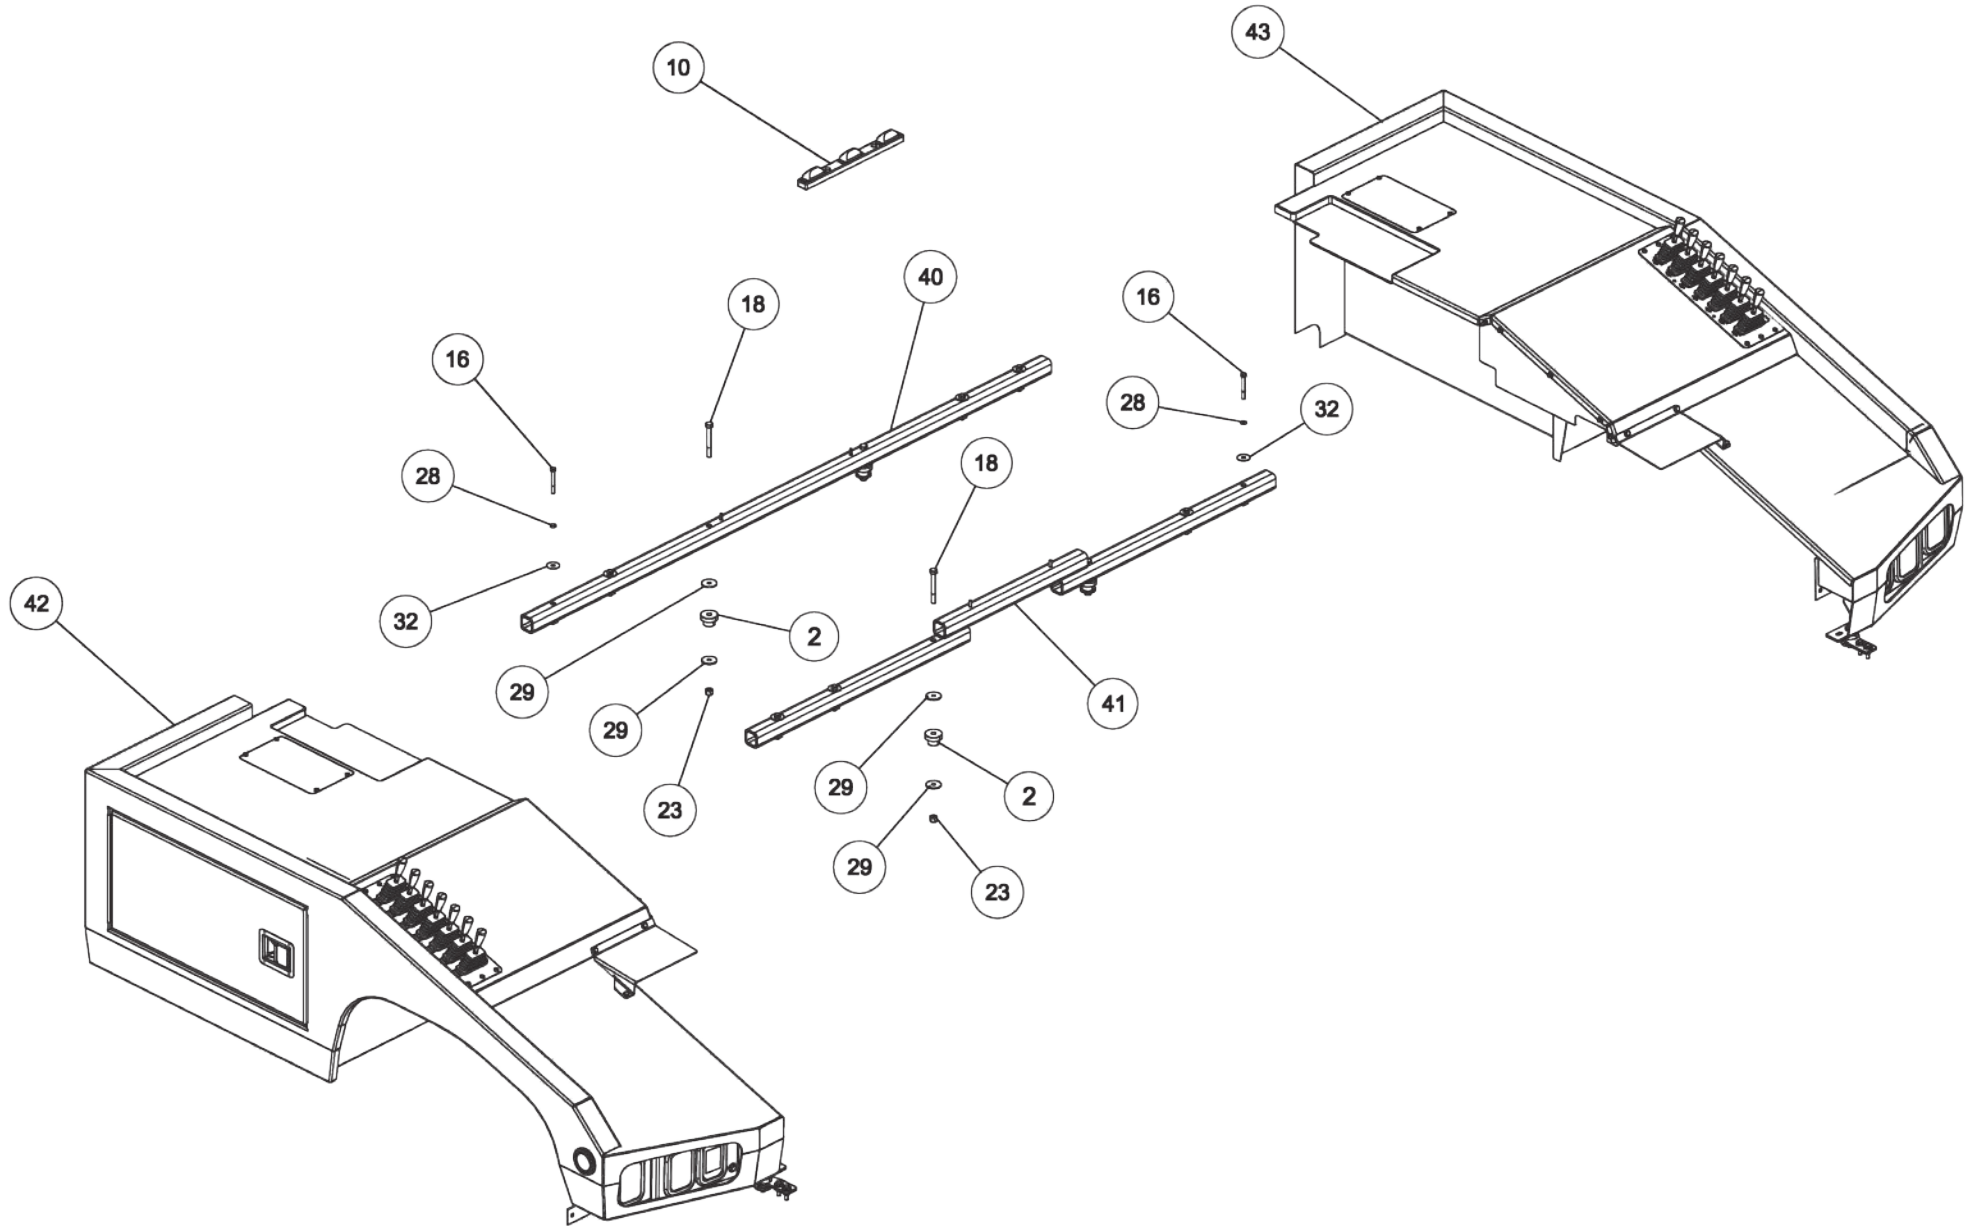

Section I - PARTS

120500225 EXPRESS BODY CS MODULAR

Section I - PARTS

120500225 EXPRESS BODY CS MODULAR

ITEM	PART NUMBER	DESCRIPTION	QTY
1	0303120	LATCH PADDLE W/GASKET	2
2	0306680	RUBBER "T" MOUNTS LTI 20203	6
3	0306685	GROMMET TRUCKLITE 45700 - RECT	6
4	0310925	RUBBER BUMP STOP	4
5	0311507	LIGHT RECT RED LED	4
6	0311510	LIGHT RECT REVERSE W/REFLEX	2
7	0311512	LIGHT 2.5" RED REFLEX LED	2
8	0311513	LIGHT 2.5" AMBER REFLEX LED	2
9	0311516	GROMMET, LIGHT 2.5" ROUND	4
10	0311531	LIGHT 3 RED ID BAR LED	1
11	0400059	SCREW, 1/4-20X5/8 HHC GR5	8
12	0400070	SCREW, 1/4-20X1 HHC GR5	28
13	0400109	SCREW, 5/16-18X1 HHC GR5	14
14	0400126	SCREW, 3/8-16X1 HHC GR5	14
15	0400132	SCREW, 3/8-16X1-1/2 HHC GR5	4
16	0400133	SCREW, 3/8-16X3 HHC GR5	8
17	0400150	SCREW, 3/8-16X2-1/2 HHC GR5	2
18	0400237	SCREW, 1/2-13X4 HHC GR5	4
19	0400351	NUT, 8-32 HEX	8
20	0400381	NUT, 5/16-18 HEX	4
21	0400382	NUT, 5/16-18 LOK	4
22	0400392	NUT, 3/8-16 LOK	20
23	0400408	NUT, 1/2-13 LOK	4
24	0400451	WASHER, 1/4	34
25	0400452	LKWASHER, 1/4	24
26	0400463	WASHER, 5/16	12

ITEM	PART NUMBER	DESCRIPTION	QTY
27	0400480	WASHER, 3/8	38
28	0400482	LKWASHER, 3/8	8
29	0400484	WASH, SPECIAL .406X1-3/4	8
30	0400498	WASHER, 1/2X2X0.125	4
31	0400601	SCREW, 1/4X1 SHM SS	12
32	0400888	WASHER, 3/8 FEN	8
33	0402020	SCREW, 1/4-20X3/4 HHC SS	8
34	0718658	PANEL - LEFT HAND REAR SLOPE	1
35	0718659	PANEL - RIGHT HAND REAR SLOPE	1
36	0725189L	PLT 7SLOT CONT CVR 312/807	1
37	0725189R	PLT 7SLOT CONT CVR 312/807	1
38	0806953	SKIRT - LEFT HAND	1
39	0806954	SKIRT - RIGHT HAND	1
40	0807232	TUBE MOUNTING WELDT	1
41	0807471	REAR BODY MTG TUBE WELD'T	1
42	0807910	BODY WLMT, EXPR LH CS 2011 BOX	1
43	0807911	BODY WLMT, EXPR RH CS 2011 BOX	1
44	0910213	7-HANDLE DUAL CONTROL 312	1
45	805040005	COVER PLATE-BOOM END (RE	2
46	810010001	BRACKET, CS - MUD FLAP	2
47	810030005	PLATE-BODY REAR MTG. (T. MTG)	2
48	810030015	LH SS LIGHT COVER PANEL	1
49	810030016	PLATE - GUARD FILLER SS	2
50	810037015	RH SS LIGHT COVER PANEL	1
51	945400518	WASHER PLATE PL - STRIKE	2
52	945400800	STRIKER PIN WELD'T PL	2