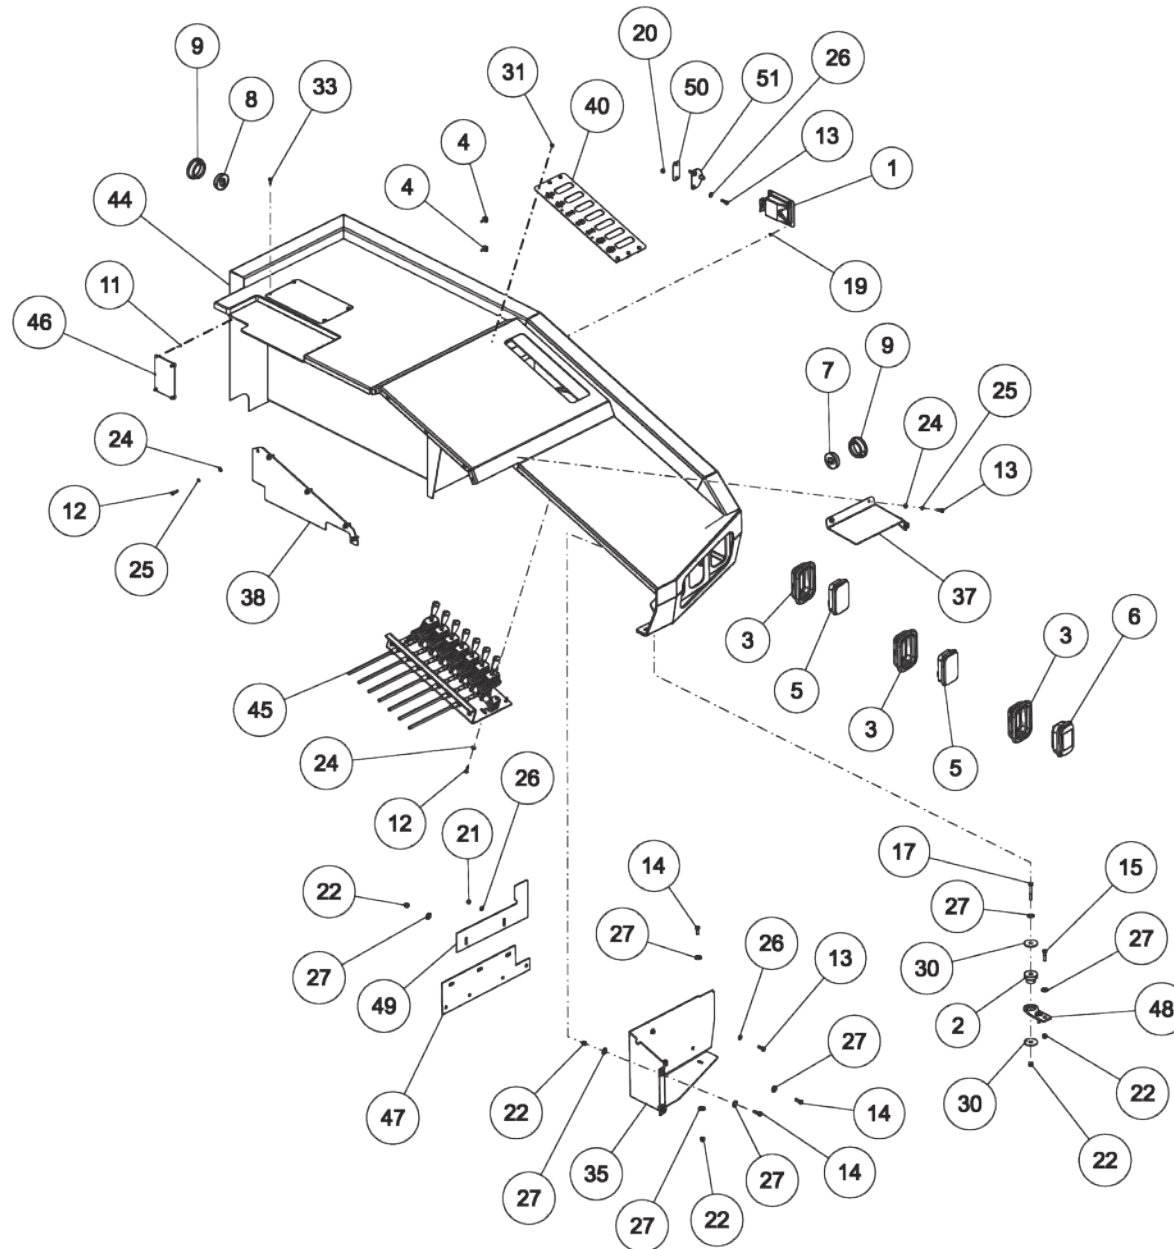

Section I - PARTS

120500245 EXPRESS BODY ALUMINUM MODULAR (cont'd)

Section I - PARTS

120500245 EXPRESS BODY ALUMINUM MODULAR (cont'd)

ITEM	PART NUMBER	DESCRIPTION	QTY
1	0303120	LATCH PADDLE W/GASKET	2
2	0306680	RUBBER "T" MOUNTS LTI 20203	6
3	0306685	GROMMET TRUCKLITE 45700 - RECT	6
4	0310925	RUBBER BUMP STOP	4
5	0311507	LIGHT RECT RED LED	4
6	0311510	LIGHT RECT REVERSE W/REFLEX	2
7	0311512	LIGHT 2.5" RED REFLEX LED	2
8	0311513	LIGHT 2.5" AMBER REFLEX LED	2
9	0311516	GROMMET, LIGHT 2.5" ROUND	4
10	0311531	LIGHT 3 RED ID BAR LED	1
11	0400059	SCREW, 1/4-20X5/8 HHC GR5	8
12	0400070	SCREW, 1/4-20X1 HHC GR5	28
13	0400109	SCREW, 5/16-18X1 HHC GR5	14
14	0400126	SCREW, 3/8-16X1 HHC GR5	14
15	0400132	SCREW, 3/8-16X1-1/2 HHC GR5	4
16	0400133	SCREW, 3/8-16X3 HHC GR5	8
17	0400150	SCREW, 3/8-16X2-1/2 HHC GR5	2
18	0400237	SCREW, 1/2-13X4 HHC GR5	4
19	0400351	NUT, 8-32 HEX	8
20	0400381	NUT, 5/16-18 HEX	4
21	0400382	NUT, 5/16-18 LOK	4
22	0400392	NUT, 3/8-16 LOK	20
23	0400408	NUT, 1/2-13 LOK	4
24	0400451	WASHER, 1/4	34
25	0400452	LKWASHER, 1/4	24
26	0400463	WASHER, 5/16	12

ITEM	PART NUMBER	DESCRIPTION	QTY
27	0400480	WASHER, 3/8	38
28	0400482	LKWASHER, 3/8	8
29	0400484	WASH, SPECIAL .406X1-3/4	8
30	0400498	WASHER, 1/2X2X0.125	4
31	0400601	SCREW, 1/4X1 SHM SS	12
32	0400888	WASHER, 3/8 FEN	8
33	0402020	SCREW, 1/4-20X3/4 HHC SS	8
34	0718907	LH TAIL LIGHT COVER PANEL	1
35	0718908	RH TAIL LIGHT COVER PANEL	1
36	0718909	LH REAR SLOPING PANEL	1
37	0718910	RH REAR SLOPING PANEL	1
38	0722590	PLATE, ALUM. SPLASH GUARD	2
39	0725189L	PLT 7SLOT CONT CVR 312/807	1
40	0725189R	PLT 7SLOT CONT CVR 312/807	1
41	0807232	TUBE MOUNTING WELDT	1
42	0807471	REAR BODY MTG TUBE WELD'T	1
43	0807914	BODY WLMT, EXPR LH AL 2011 BOX	1
44	0807915	BODY WLMT, EXPR RH AL 2011 BOX	1
45	0910213	7-HANDLE DUAL CONTROL 312	1
46	805040005	COVER PLATE-BOOM END (RE	2
47	810010001	BRACKET, CS - MUD FLAP	2
48	810030005	PLATE-BODY REAR MTG. (T. MTG)	2
49	810030016	PLATE - GUARD FILLER SS	2
50	945400518	WASHER PLATE PL - STRIKE	2
51	945400800	STRIKER PIN WELD'T PL	2