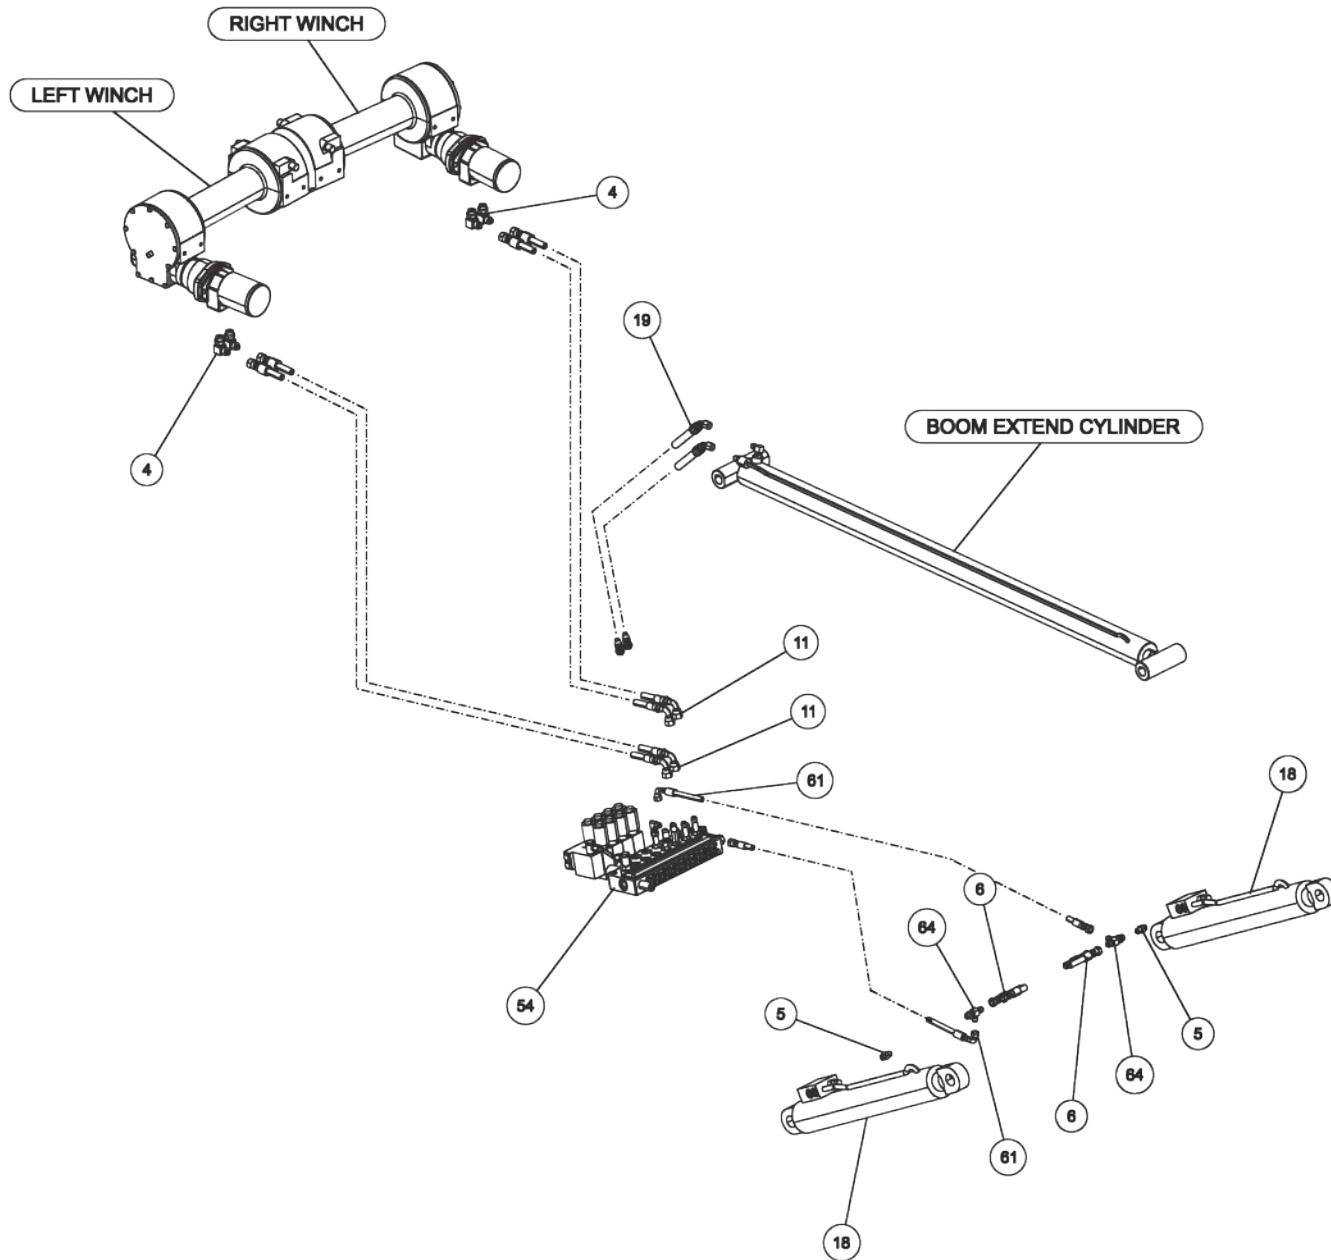

Section I - PARTS

0908397 BASIC EXPRESS DUAL WINCH ASSEMBLY (cont'd)

Section I - PARTS

0908397 BASIC EXPRESS DUAL WINCH ASSEMBLY (cont'd)

ITEM	PART NUMBER	DESCRIPTION	QTY
1	0300044	FITT, HYD CONN. 6MJ-8MB	2
2	0300056	FITTING, BARB 16C4-16MP	1
3	0300071	CLAMP, HOSE, 1" IDEAL	1
4	0301388	ELBOW, 8MJ-8MB90	4
5	0301522	ADAPTER, 6MJ-6MB	2
6	0301524	HOSE 4AT2(6FJX-6FJX) 14"	2
7	0301696	FITTING, ELB 90 DEG 6MJ-6FJX90	2
8	0301895	GREASE FITTING, 1/8 STR PTF	2
9	0301921	HOSE HYD, 128	4
10	0302173	MUD FLAP	2
11	0302584	HOSE HYD, 50"	4
12	0302757	FITTING, CONN 8MJ - 16MB	1
13	0302922	HOSE HYD, 170	2
14	0303844	CYL HYD - SWING L ARM	2
15	0303860	HOSE HYD, 10-3/4"	1
16	0303861	HOSE HYD, 18"	1
17	0306680	RUBBER "T" MOUNTS LTI 20203	4
18	0307575	CYLINDER, LIFT 3.00 X 17.75	2
19	0307633	HOSE, HYD ASSY 46" LGTH	2
20	0307663	HOSE, HYD ASSY 185" LGTH 90	1
21	0400070	SCREW, 1/4-20X1 HHC GR5	4
22	0400078	SCREW, 1/4-20X2 HHC GR5	2
23	0400122	SCREW, 3/8-16X1-1/4 HHC GR5	8
24	0400126	SCREW, 3/8-16X1 HHC GR5	5
25	0400132	SCREW, 3/8-16X1-1/2 HHC GR5	4
26	0400146	SCREW, 3/8-16X2-1/4 HHC GR5	1
27	0400157	SCREW, 3/8-16X1-3/4 HHC GR5	1
28	0400181	SCREW, 1/2-13X1-1/2 HHC GR5	4
29	0400237	SCREW, 1/2-13X4 HHC GR5	4
30	0400367	NUT, 1/4-20 LOK	6
31	0400382	NUT, 5/16-18 LOK	8
32	0400392	NUT, 3/8-16 LOK	17
33	0400408	NUT, 1/2-13 LOK	10
34	0400416	NUT, 1/2-13 LOK GR8	14
35	0400451	WASHER, 1/4	8

ITEM	PART NUMBER	DESCRIPTION	QTY
36	0400480	WASHER, 3/8	38
37	0400492	WASHER, 1/2	8
38	0400497	WASHER, 1/2 GR8	28
39	0400498	WASHER, 1/2X2X0.125	4
40	0702540	HOSE, SUCTION 12FT 1IN ID	1
41	0712380	D-RING	2
42	0719519	SHIM - BOOM PIVOT (0.0747 THK)	2
43	0719520	SHIM - BOOM PIVOT (.1196 THK)	2
44	0730187	JUNCTION BOX PLATE EXP,810,812	1
45	0806834	SUBFRAME, EXPRESS	1
46	0807183	MAIN BOOM PIVOT PIN WLMT.	1
47	0807232	TUBE MOUNTING WELDT	1
48	0807471	REAR BODY MTG TUBE WELDT	1
49	0807707	PIN WELDMENT - LIFT CYLINDER	4
50	0901420	KIT - SAFETY CHAIN	1
51	0908389	BOOM ASSY. EXPRESS EXT.	1
52	0908391	8K DUAL WINCH BUCKET ASSY	1
53	0908393	DUAL SHEAVE HEAD ASSY	1
54	0908396	7-SPOOL VALVE PLATE ASSY	1
55	0910213	7-HANDLE DUAL CONTROL 312	1
56	0910933	HYD TANK ASSY, NARROW	1
57	804500001	MUD FLAP BACK-UP STRIP	2
58	805040011	VERTICAL BOOM GUIDE PAD	2
59	810740001	WIRING HARNESS 810	1
60	810770012	HOSE, 157" 4FJX-4M3K-6FJX MTF	2
61	810770015	HOSE 29" 4M2T 6FJX90S-6FJX	2
62	810770017	HOSE ASSY 32 8M2T 8FJX90S-8FJX	1
63	810960001	CHAIN POCKET PLATE -SHIP KIT B	2
64	9012594	FITT, HYD RUN TEE, 6MJX6MBX6MJ	2
65	9041403	1/2 NC X 1 1/2 HHCS PL GR8	14
66	9043973	5/16-18X1 1/2 FL.HD.SOC.	8
67	9056150	RETAINING RING - 1 1/2	1
68	BA0259	PIN - "D" RING	2
69	FC41	FITTING-90DEG BLKHD ELB W/ NUT	2
70	HC1291	FITTING, 4MJ-4MB STR THR	6