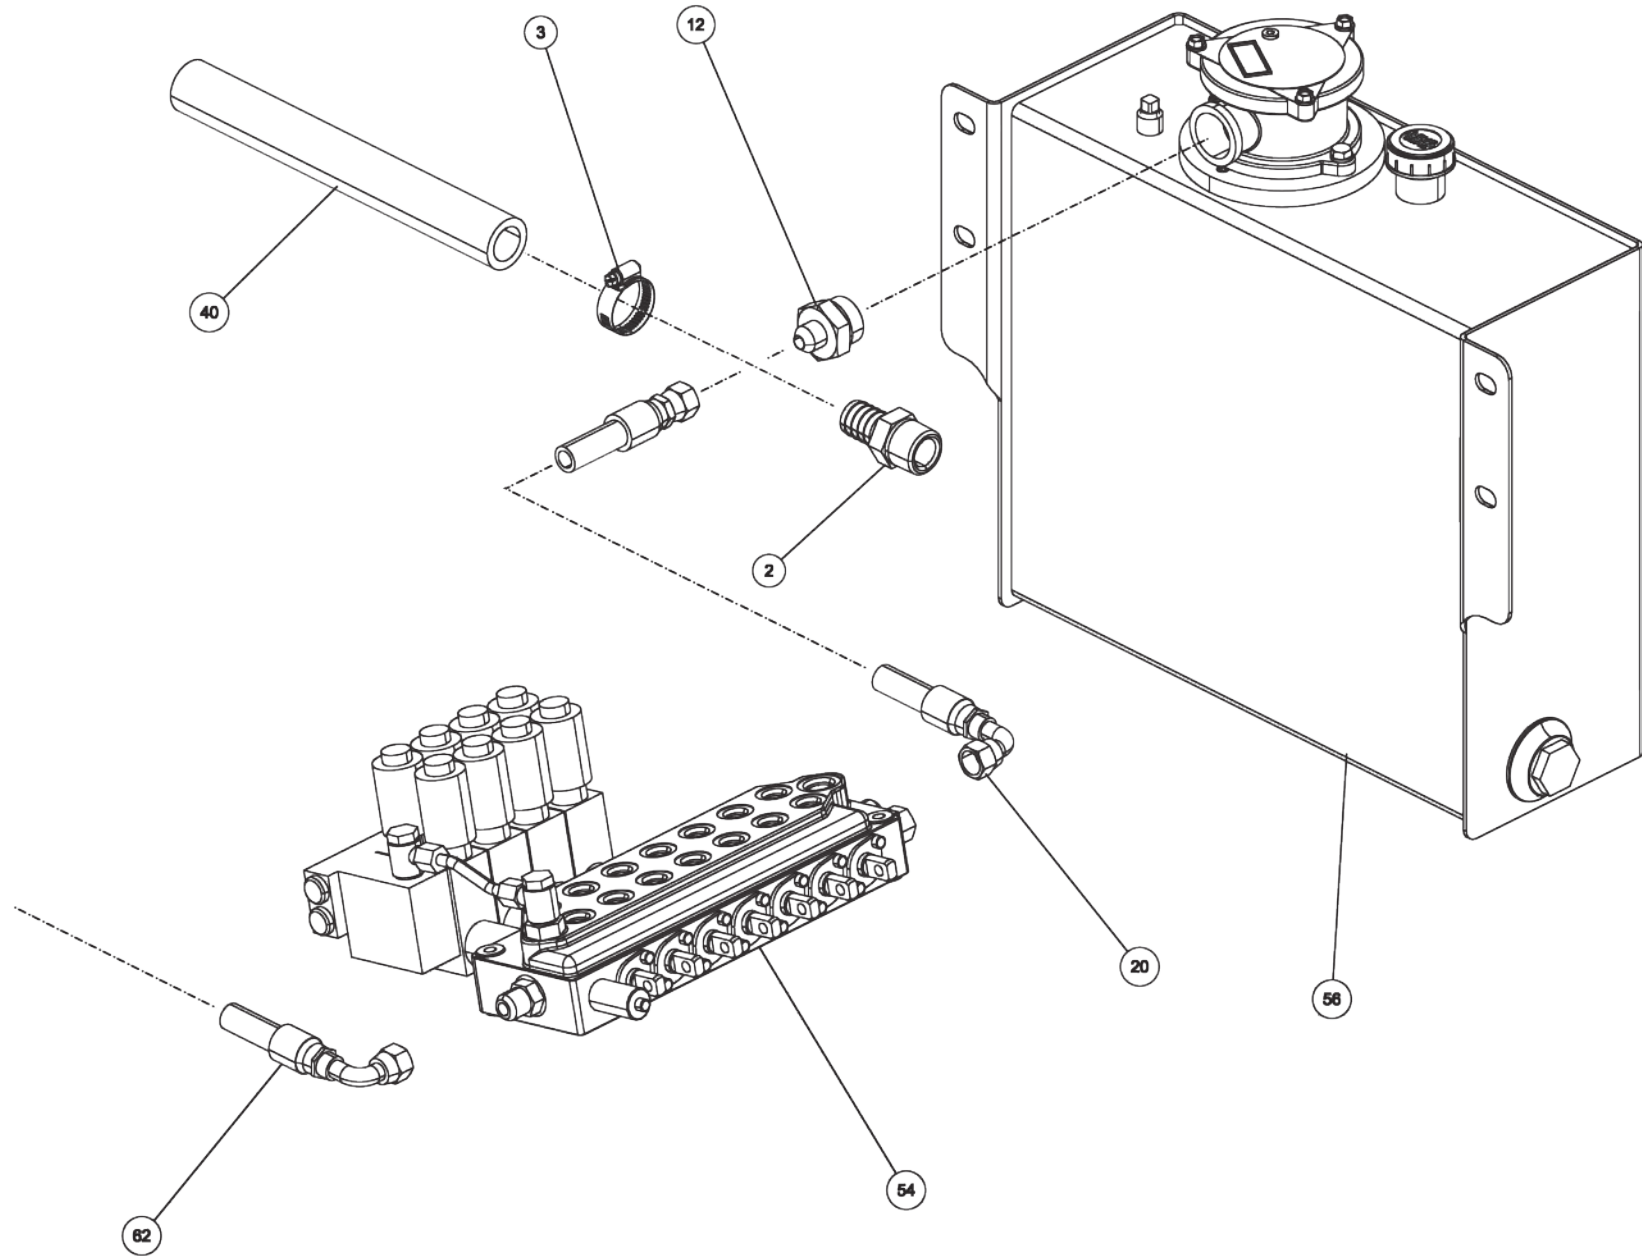

Section I - PARTS

0908397 BASIC EXPRESS DUAL WINCH ASSEMBLY (cont'd)

Section I - PARTS

0908397 BASIC EXPRESS DUAL WINCH ASSEMBLY (cont'd)

ITEM	PART NUMBER	DESCRIPTION	QTY
1	0300044	FITT, HYD CONN. 6MJ-8MB	2
2	0300056	FITTING, BARB 16C4-16MP	1
3	0300071	CLAMP, HOSE, 1" IDEAL	1
4	0301388	ELBOW, 8MJ-8MB90	4
5	0301522	ADAPTER, 6MJ-6MB	2
6	0301524	HOSE 4AT2(6FJX-6FJX) 14"	2
7	0301696	FITTING, ELB 90 DEG 6MJ-6FJX90	2
8	0301895	GREASE FITTING, 1/8 STR PTF	2
9	0301921	HOSE HYD, 128	4
10	0302173	MUD FLAP	2
11	0302584	HOSE HYD, 50"	4
12	0302757	FITTING, CONN 8MJ - 16MB	1
13	0302922	HOSE HYD, 170	2
14	0303844	CYL HYD - SWING L ARM	2
15	0303860	HOSE HYD, 10-3/4"	1
16	0303861	HOSE HYD, 18"	1
17	0306680	RUBBER "T" MOUNTS LTI 20203	4
18	0307575	CYLINDER, LIFT 3.00 X 17.75	2
19	0307633	HOSE, HYD ASSY 46" LGTH	2
20	0307663	HOSE, HYD ASSY 185" LGTH 90	1
21	0400070	SCREW, 1/4-20X1 HHC GR5	4
22	0400078	SCREW, 1/4-20X2 HHC GR5	2
23	0400122	SCREW, 3/8-16X1-1/4 HHC GR5	8
24	0400126	SCREW, 3/8-16X1 HHC GR5	5
25	0400132	SCREW, 3/8-16X1-1/2 HHC GR5	4
26	0400146	SCREW, 3/8-16X2-1/4 HHC GR5	1
27	0400157	SCREW, 3/8-16X1-3/4 HHC GR5	1
28	0400181	SCREW, 1/2-13X1-1/2 HHC GR5	4
29	0400237	SCREW, 1/2-13X4 HHC GR5	4
30	0400367	NUT, 1/4-20 LOK	6
31	0400382	NUT, 5/16-18 LOK	8
32	0400392	NUT, 3/8-16 LOK	17
33	0400408	NUT, 1/2-13 LOK	10
34	0400416	NUT, 1/2-13 LOK GR8	14
35	0400451	WASHER, 1/4	8

ITEM	PART NUMBER	DESCRIPTION	QTY
36	0400480	WASHER, 3/8	38
37	0400492	WASHER, 1/2	8
38	0400497	WASHER, 1/2 GR8	28
39	0400498	WASHER, 1/2X2X0.125	4
40	0702540	HOSE, SUCTION 12FT 1IN ID	1
41	0712380	D-RING	2
42	0719519	SHIM - BOOM PIVOT (0.0747 THK)	2
43	0719520	SHIM - BOOM PIVOT (.1196 THK)	2
44	0730187	JUNCTION BOX PLATE EXP,810,812	1
45	0806834	SUBFRAME, EXPRESS	1
46	0807183	MAIN BOOM PIVOT PIN WLMT.	1
47	0807232	TUBE MOUNTING WELDT	1
48	0807471	REAR BODY MTG TUBE WELDT	1
49	0807707	PIN WELDMENT - LIFT CYLINDER	4
50	0901420	KIT - SAFETY CHAIN	1
51	0908389	BOOM ASSY. EXPRESS EXT.	1
52	0908391	8K DUAL WINCH BUCKET ASSY	1
53	0908393	DUAL SHEAVE HEAD ASSY	1
54	0908396	7-SPOOL VALVE PLATE ASSY	1
55	0910213	7-HANDLE DUAL CONTROL 312	1
56	0910933	HYD TANK ASSY, NARROW	1
57	804500001	MUD FLAP BACK-UP STRIP	2
58	805040011	VERTICAL BOOM GUIDE PAD	2
59	810740001	WIRING HARNESS 810	1
60	810770012	HOSE, 157" 4FJX-4M3K-6FJX MTF	2
61	810770015	HOSE 29" 4M2T 6FJX90S-6FJX	2
62	810770017	HOSE ASSY 32 8M2T 8FJX90S-8FJX	1
63	810960001	CHAIN POCKET PLATE -SHIP KIT B	2
64	9012594	FITT, HYD RUN TEE, 6MJX6MBX6MJ	2
65	9041403	1/2 NC X 1 1/2 HHCS PL GR8	14
66	9043973	5/16-18X1 1/2 FL.HD.SOC.	8
67	9056150	RETAINING RING - 1 1/2	1
68	BA0259	PIN - "D" RING	2
69	FC41	FITTING-90DEG BLKHD ELB W/ NUT	2
70	HC1291	FITTING, 4MJ-4MB STR THR	6