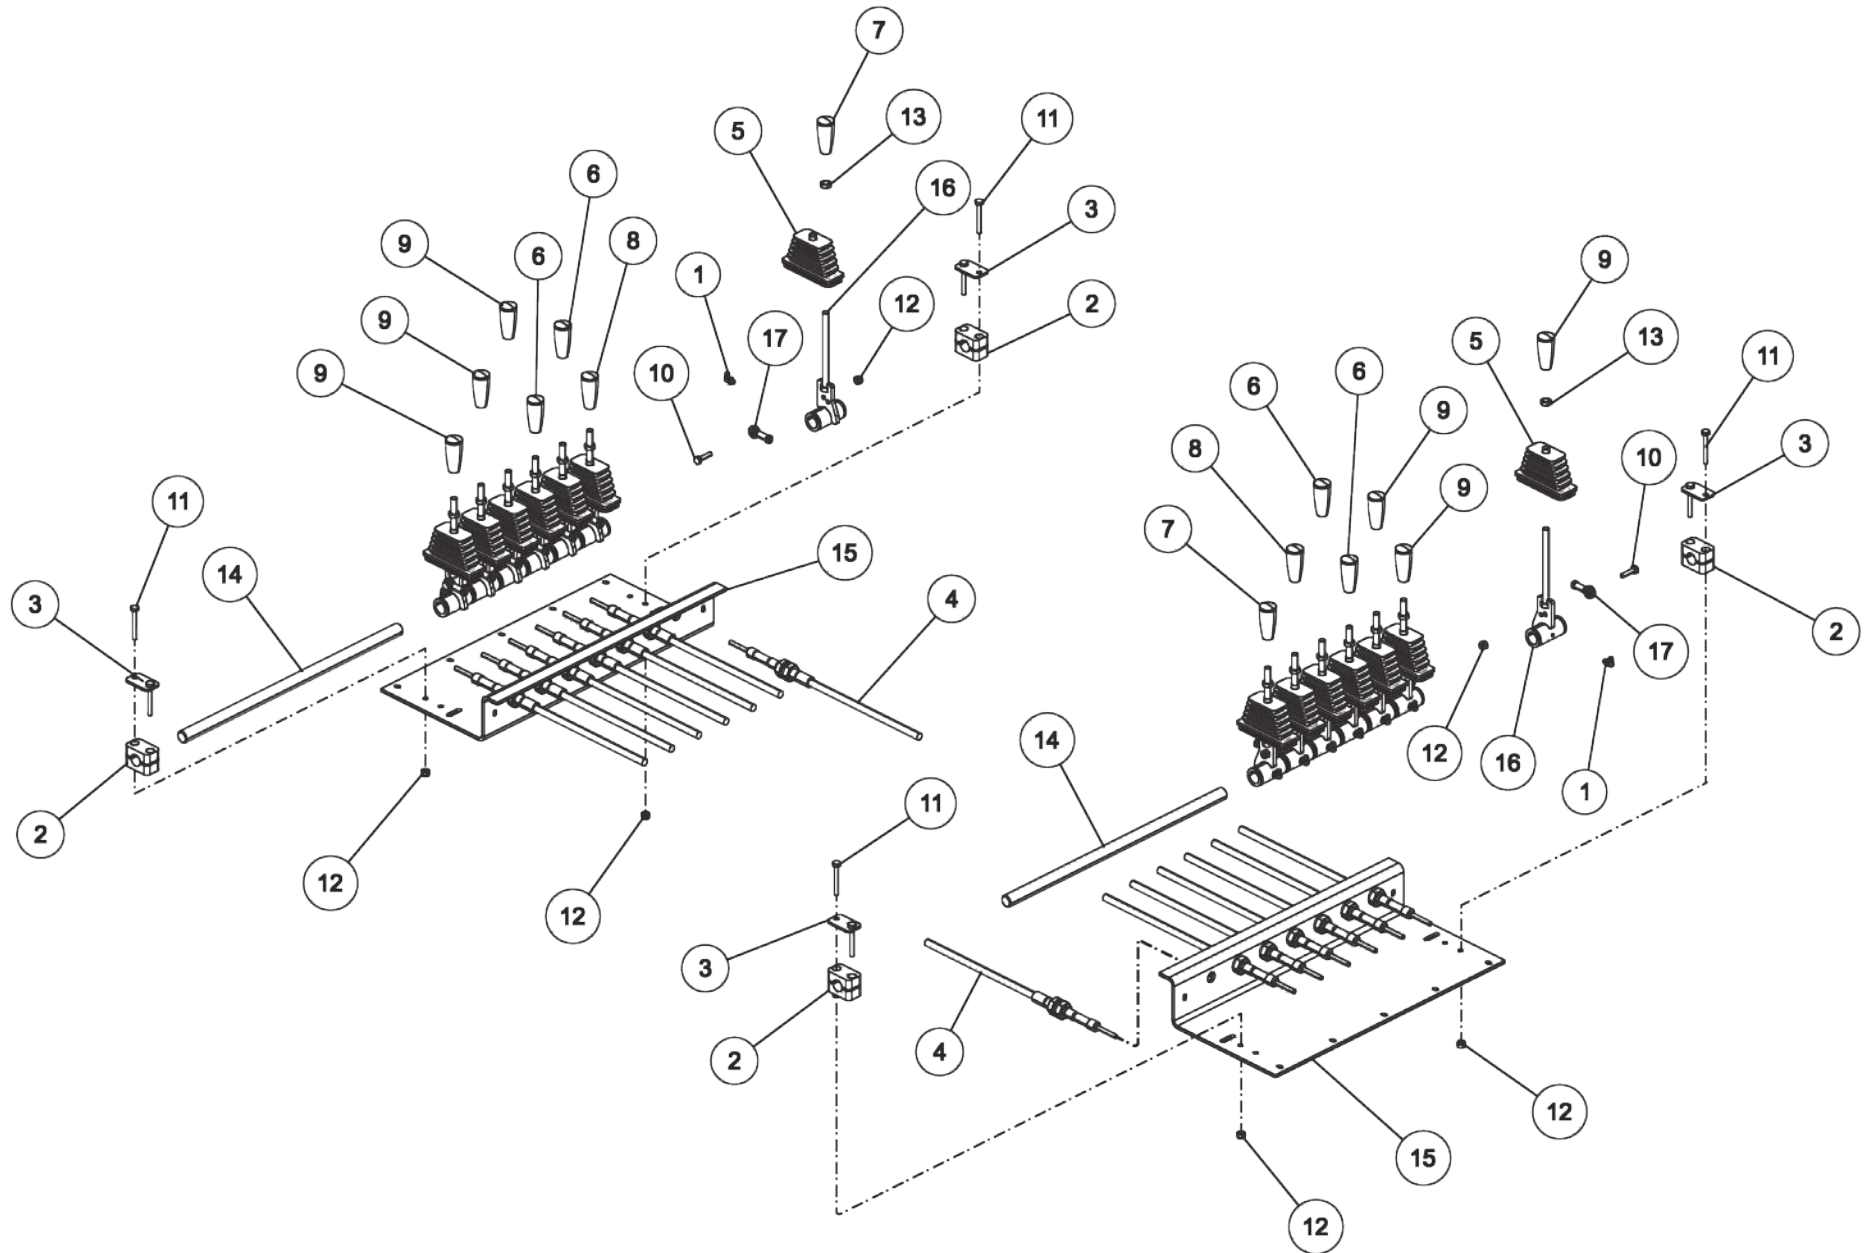

Section I - PARTS

0908396 7-SPOOL VALVE PLATE ASSEMBLY

Section I - PARTS

0908396 7-SPOOL VALVE PLATE ASSEMBLY

ITEM	PART NUMBER	DESCRIPTION	QTY
1	0300041	CONNECTOR, 8MJ-8MB	2
2	0301522	ADAPTER, 6MJ-6MB	4
3	0301620	FITTING, HYD. 6MJ - 6MB90	3
4	0301696	FITTING, ELB 90 DEG 6MJ-6FJX90	1
5	0302510	ADAPTER, 6MJ-6MBL	5
6	0307460	FITTING, HYD 6MJ-6MB90LL	3
7	0310464	VALVE, 7 SPOOL-WALVOIL EXPRESS	1
8	0400107	SCREW, 5/16-18X2-1/2 HHC GR5	3
9	0400382	NUT, 5/16-18 LOK	3
10	0400463	WASHER, 5/16	3
11	0807505	VALVE MTG BRKT WLMT EXP WALVOI	1

Section I - PARTS

0908407 STINGER POSITION KIT

Section I - PARTS**0908407 STINGER POSITION KIT**

ITEM	PART NUMBER	DESCRIPTION	QTY
1	0400238	SCREW, 1/2-13X1-1/2 SHC GR8	2
2	0400378	SCREW, 1/4-20X1 PFH	4
3	0400408	NUT, 1/2-13 LOK	2
4	0400579	PIN, 3/8X4 SPR	1
5	0709110	CLAMP, ADJUST BLOCK	2
6	0709111	SPACERS, ADJUST	6
7	0713131	BLOCK, SHEAR	1
8	0714507	PIN, RETAIN	1
9	0806856	TILT STOP BRACKET WELDMENT	1
10	HD1259	SAFETY SNAP PIN	1

Section I - PARTS

0910213 7-HANDLE DUAL CONTROL ASSEMBLY

Section I - PARTS

0910213 7-HANDLE DUAL CONTROL ASSEMBLY

ITEM	PART NUMBER	DESCRIPTION	QTY
1	0301397	GREASE FITTING, 1/4-28 90	14
2	0307823	CLAMP CUSHION 3/4" OD TUBE	4
3	0307824	CLAMP COVER PLATE	4
4	0310148	BOOT, CONTROL HANDLE	14
5	0310930	CONTROL CABLE 64" MARINE GRADE	14
6	0311699	CONTROL KNOB BLUE BOOM/BED	4
7	0311700	CONTROL KNOB RED PRIMARY WINCH	2
8	0311701	CONTROL KNOB GREEN 2ND WINCH	2
9	0311702	CONTROL KNOB GRAY UNDERLIFT	6
10	0400070	SCREW, 1/4-20X1 HHC GR5	14
11	0400078	SCREW, 1/4-20X2 HHC GR5	8
12	0400367	NUT, 1/4-20 LOK	22
13	0400393	NUT, 3/8-16 JAM	14
14	07000333	PIN-CONTROL HANDLE PIVOT	2
15	0722377	PLATE, CONTROL HANDLE MTG-BOOT	2
16	0908406	CONTROL HANDLE ASSY	14
17	HD0900	BEARING, ROD END, 1/4-28	14