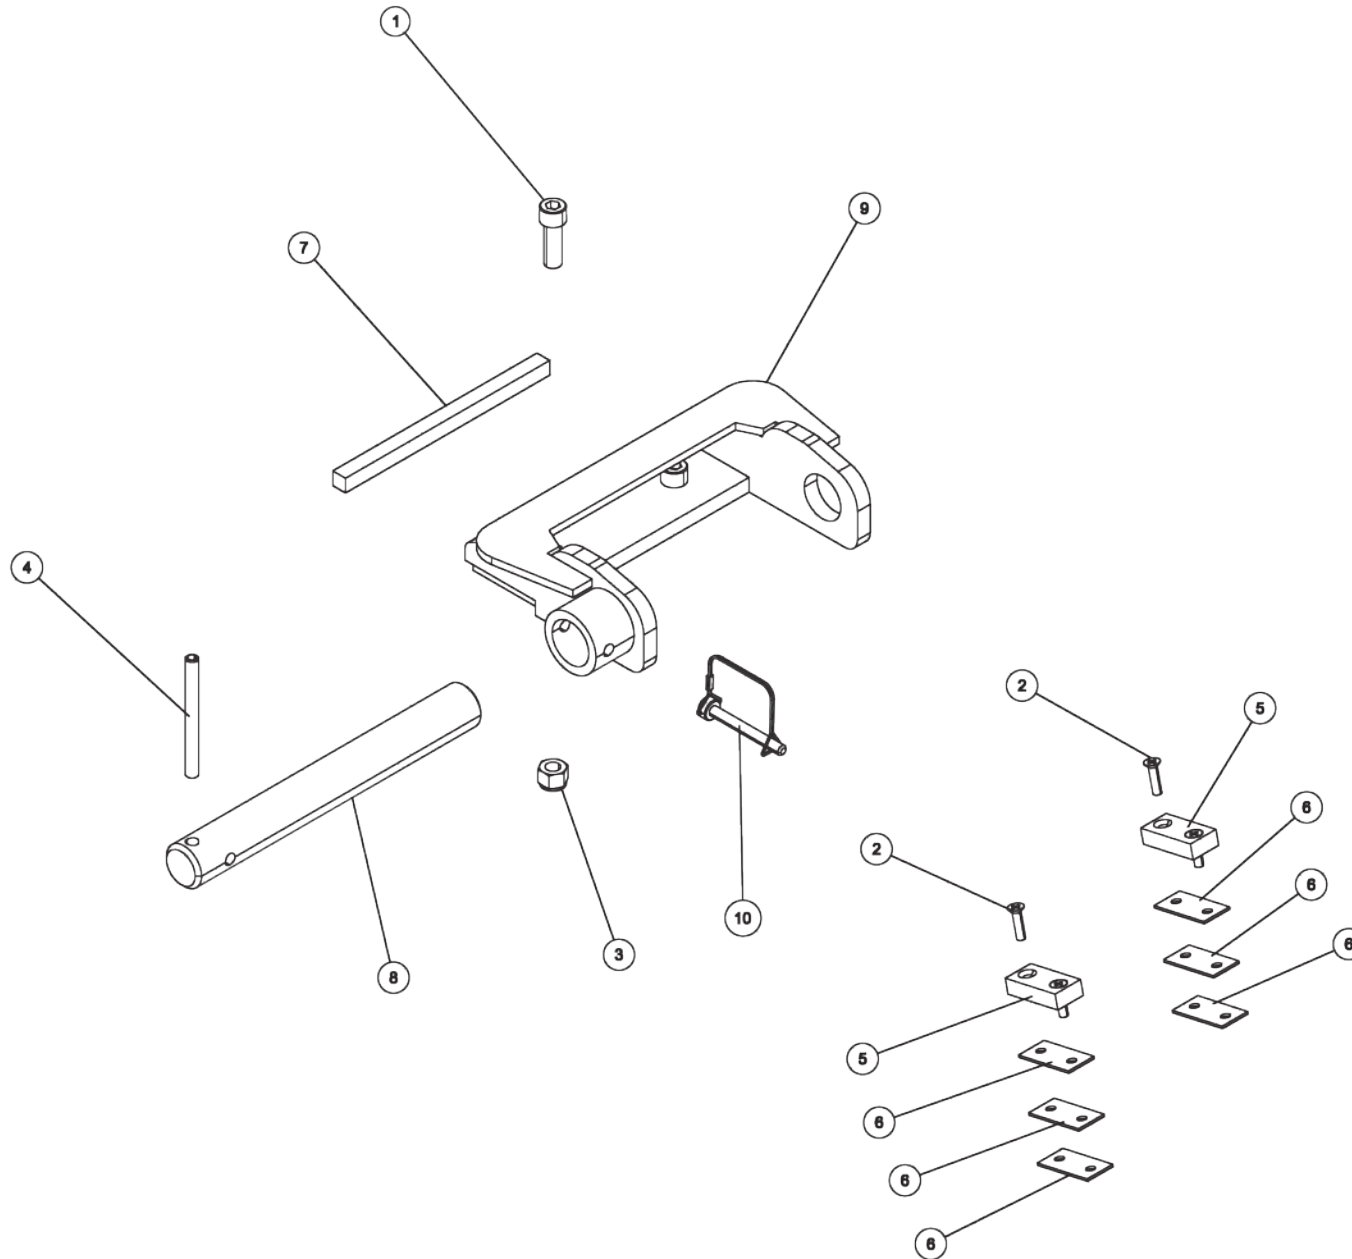

Section I - PARTS

0908396 7-SPOOL VALVE PLATE ASSEMBLY

Section I - PARTS

0908396 7-SPOOL VALVE PLATE ASSEMBLY

ITEM	PART NUMBER	DESCRIPTION	QTY
1	0300041	CONNECTOR, 8MJ-8MB	2
2	0301522	ADAPTER, 6MJ-6MB	4
3	0301620	FITTING, HYD. 6MJ - 6MB90	3
4	0301696	FITTING, ELB 90 DEG 6MJ-6FJX90	1
5	0302510	ADAPTER, 6MJ-6MBL	5
6	0307460	FITTING, HYD 6MJ-6MB90LL	3
7	0310464	VALVE, 7 SPOOL-WALVOIL EXPRESS	1
8	0400107	SCREW, 5/16-18X2-1/2 HHC GR5	3
9	0400382	NUT, 5/16-18 LOK	3
10	0400463	WASHER, 5/16	3
11	0807505	VALVE MTG BRKT WLMT EXP WALVOI	1

Section I - PARTS

0908407 STINGER POSITION KIT

Section I - PARTS**0908407 STINGER POSITION KIT**

ITEM	PART NUMBER	DESCRIPTION	QTY
1	0400238	SCREW, 1/2-13X1-1/2 SHC GR8	2
2	0400378	SCREW, 1/4-20X1 PFH	4
3	0400408	NUT, 1/2-13 LOK	2
4	0400579	PIN, 3/8X4 SPR	1
5	0709110	CLAMP, ADJUST BLOCK	2
6	0709111	SPACERS, ADJUST	6
7	0713131	BLOCK, SHEAR	1
8	0714507	PIN, RETAIN	1
9	0806856	TILT STOP BRACKET WELDMENT	1
10	HD1259	SAFETY SNAP PIN	1

Section I - PARTS

0910213 7-HANDLE DUAL CONTROL ASSEMBLY

Section I - PARTS

0910213 7-HANDLE DUAL CONTROL ASSEMBLY

ITEM	PART NUMBER	DESCRIPTION	QTY
1	0301397	GREASE FITTING, 1/4-28 90	14
2	0307823	CLAMP CUSHION 3/4" OD TUBE	4
3	0307824	CLAMP COVER PLATE	4
4	0310148	BOOT, CONTROL HANDLE	14
5	0310930	CONTROL CABLE 64" MARINE GRADE	14
6	0311699	CONTROL KNOB BLUE BOOM/BED	4
7	0311700	CONTROL KNOB RED PRIMARY WINCH	2
8	0311701	CONTROL KNOB GREEN 2ND WINCH	2
9	0311702	CONTROL KNOB GRAY UNDERLIFT	6
10	0400070	SCREW, 1/4-20X1 HHC GR5	14
11	0400078	SCREW, 1/4-20X2 HHC GR5	8
12	0400367	NUT, 1/4-20 LOK	22
13	0400393	NUT, 3/8-16 JAM	14
14	07000333	PIN-CONTROL HANDLE PIVOT	2
15	0722377	PLATE, CONTROL HANDLE MTG-BOOT	2
16	0908406	CONTROL HANDLE ASSY	14
17	HD0900	BEARING, ROD END, 1/4-28	14