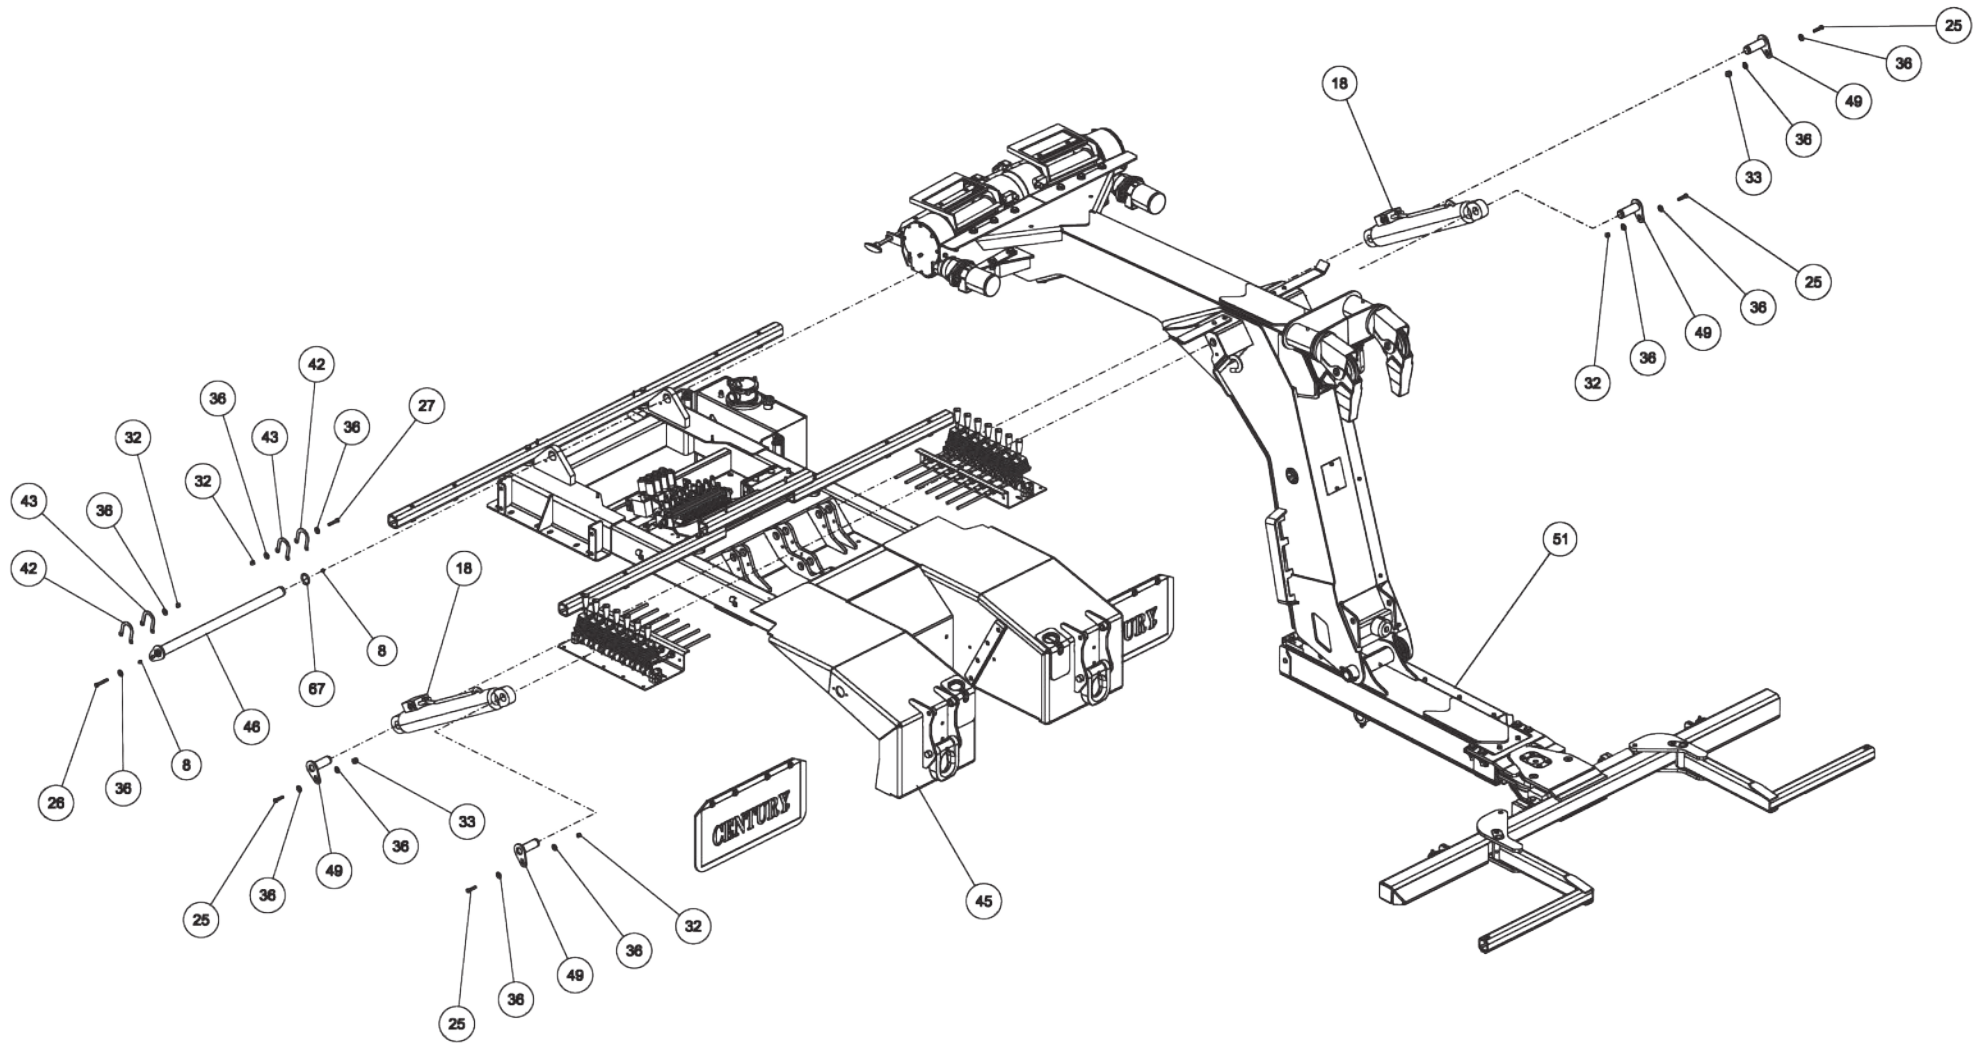

Section I - PARTS

0908397 BASIC EXPRESS DUAL WINCH ASSEMBLY

Section I - PARTS

0908397 BASIC EXPRESS DUAL WINCH ASSEMBLY

ITEM	PART NUMBER	DESCRIPTION	QTY
1	0300044	FITT, HYD CONN. 6MJ-8MB	2
2	0300056	FITTING, BARB 16C4-16MP	1
3	0300071	CLAMP, HOSE, 1" IDEAL	1
4	0301388	ELBOW, 8MJ-8MB90	4
5	0301522	ADAPTER, 6MJ-6MB	2
6	0301524	HOSE 4AT2(6FJX-6FJX) 14"	2
7	0301696	FITTING, ELB 90 DEG 6MJ-6FJX90	2
8	0301895	GREASE FITTING, 1/8 STR PTF	2
9	0301921	HOSE HYD, 128	4
10	0302173	MUD FLAP	2
11	0302584	HOSE HYD, 50"	4
12	0302757	FITTING, CONN 8MJ - 16MB	1
13	0302922	HOSE HYD, 170	2
14	0303844	CYL HYD - SWING L ARM	2
15	0303860	HOSE HYD, 10-3/4"	1
16	0303861	HOSE HYD, 18"	1
17	0306680	RUBBER "T" MOUNTS LTI 20203	4
18	0307575	CYLINDER, LIFT 3.00 X 17.75	2
19	0307633	HOSE, HYD ASSY 46" LGTH	2
20	0307663	HOSE, HYD ASSY 185" LGTH 90	1
21	0400070	SCREW, 1/4-20X1 HHC GR5	4
22	0400078	SCREW, 1/4-20X2 HHC GR5	2
23	0400122	SCREW, 3/8-16X1-1/4 HHC GR5	8
24	0400126	SCREW, 3/8-16X1 HHC GR5	5
25	0400132	SCREW, 3/8-16X1-1/2 HHC GR5	4
26	0400146	SCREW, 3/8-16X2-1/4 HHC GR5	1
27	0400157	SCREW, 3/8-16X1-3/4 HHC GR5	1
28	0400181	SCREW, 1/2-13X1-1/2 HHC GR5	4
29	0400237	SCREW, 1/2-13X4 HHC GR5	4
30	0400367	NUT, 1/4-20 LOK	6
31	0400382	NUT, 5/16-18 LOK	8
32	0400392	NUT, 3/8-16 LOK	17
33	0400408	NUT, 1/2-13 LOK	10
34	0400416	NUT, 1/2-13 LOK GR8	14
35	0400451	WASHER, 1/4	8

ITEM	PART NUMBER	DESCRIPTION	QTY
36	0400480	WASHER, 3/8	38
37	0400492	WASHER, 1/2	8
38	0400497	WASHER, 1/2 GR8	28
39	0400498	WASHER, 1/2X2X0.125	4
40	0702540	HOSE, SUCTION 12FT 1IN ID	1
41	0712380	D-RING	2
42	0719519	SHIM - BOOM PIVOT (0.0747 THK)	2
43	0719520	SHIM - BOOM PIVOT (.1196 THK)	2
44	0730187	JUNCTION BOX PLATE EXP,810,812	1
45	0806834	SUBFRAME, EXPRESS	1
46	0807183	MAIN BOOM PIVOT PIN WLMT.	1
47	0807232	TUBE MOUNTING WELDT	1
48	0807471	REAR BODY MTG TUBE WELDT	1
49	0807707	PIN WELDMENT - LIFT CYLINDER	4
50	0901420	KIT - SAFETY CHAIN	1
51	0908389	BOOM ASSY. EXPRESS EXT.	1
52	0908391	8K DUAL WINCH BUCKET ASSY	1
53	0908393	DUAL SHEAVE HEAD ASSY	1
54	0908396	7-SPOOL VALVE PLATE ASSY	1
55	0910213	7-HANDLE DUAL CONTROL 312	1
56	0910933	HYD TANK ASSY, NARROW	1
57	804500001	MUD FLAP BACK-UP STRIP	2
58	805040011	VERTICAL BOOM GUIDE PAD	2
59	810740001	WIRING HARNESS 810	1
60	810770012	HOSE, 157" 4FJX-4M3K-6FJX MTF	2
61	810770015	HOSE 29" 4M2T 6FJX90S-6FJX	2
62	810770017	HOSE ASSY 32 8M2T 8FJX90S-8FJX	1
63	810960001	CHAIN POCKET PLATE -SHIP KIT B	2
64	9012594	FITT, HYD RUN TEE, 6MJX6MBX6MJ	2
65	9041403	1/2 NC X 1 1/2 HHCS PL GR8	14
66	9043973	5/16-18X1 1/2 FL.HD.SOC.	8
67	9056150	RETAINING RING - 1 1/2	1
68	BA0259	PIN - "D" RING	2
69	FC41	FITTING-90DEG BLKHD ELB W/ NUT	2
70	HC1291	FITTING, 4MJ-4MB STR THR	6