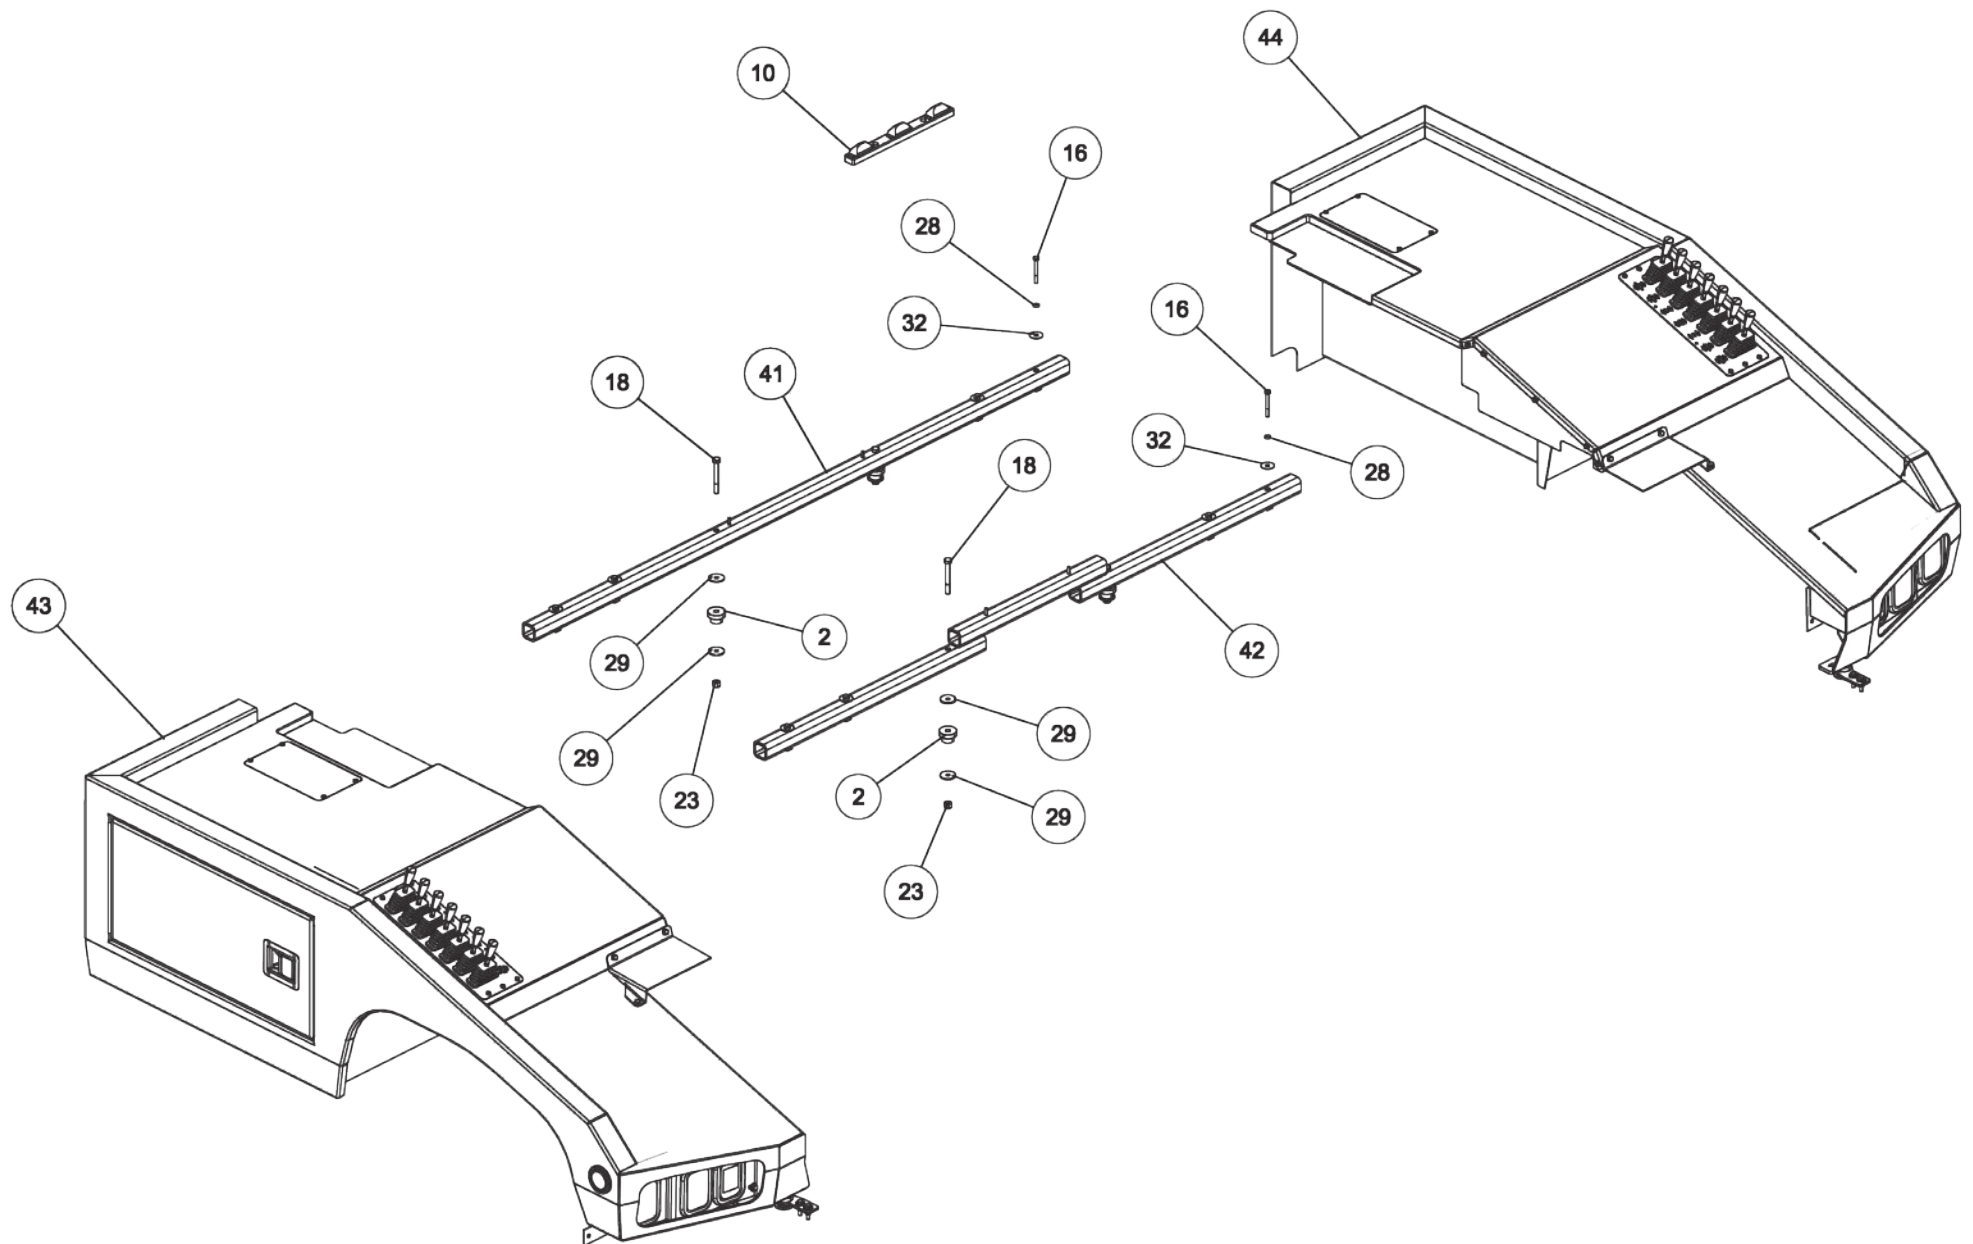

Section I - PARTS

120500245 EXPRESS BODY ALUMINUM MODULAR

Section I - PARTS

120500245 EXPRESS BODY ALUMINUM MODULAR

ITEM	PART NUMBER	DESCRIPTION	QTY
1	0303120	LATCH PADDLE W/GASKET	2
2	0306680	RUBBER "T" MOUNTS LTI 20203	6
3	0306685	GROMMET TRUCKLITE 45700 - RECT	6
4	0310925	RUBBER BUMP STOP	4
5	0311507	LIGHT RECT RED LED	4
6	0311510	LIGHT RECT REVERSE W/REFLEX	2
7	0311512	LIGHT 2.5" RED REFLEX LED	2
8	0311513	LIGHT 2.5" AMBER REFLEX LED	2
9	0311516	GROMMET, LIGHT 2.5" ROUND	4
10	0311531	LIGHT 3 RED ID BAR LED	1
11	0400059	SCREW, 1/4-20X5/8 HHC GR5	8
12	0400070	SCREW, 1/4-20X1 HHC GR5	28
13	0400109	SCREW, 5/16-18X1 HHC GR5	14
14	0400126	SCREW, 3/8-16X1 HHC GR5	14
15	0400132	SCREW, 3/8-16X1-1/2 HHC GR5	4
16	0400133	SCREW, 3/8-16X3 HHC GR5	8
17	0400150	SCREW, 3/8-16X2-1/2 HHC GR5	2
18	0400237	SCREW, 1/2-13X4 HHC GR5	4
19	0400351	NUT, 8-32 HEX	8
20	0400381	NUT, 5/16-18 HEX	4
21	0400382	NUT, 5/16-18 LOK	4
22	0400392	NUT, 3/8-16 LOK	20
23	0400408	NUT, 1/2-13 LOK	4
24	0400451	WASHER, 1/4	34
25	0400452	LKWASHER, 1/4	24
26	0400463	WASHER, 5/16	12

ITEM	PART NUMBER	DESCRIPTION	QTY
27	0400480	WASHER, 3/8	38
28	0400482	LKWASHER, 3/8	8
29	0400484	WASH, SPECIAL .406X1-3/4	8
30	0400498	WASHER, 1/2X2X0.125	4
31	0400601	SCREW, 1/4X1 SHM SS	12
32	0400888	WASHER, 3/8 FEN	8
33	0402020	SCREW, 1/4-20X3/4 HHC SS	8
34	0718907	LH TAIL LIGHT COVER PANEL	1
35	0718908	RH TAIL LIGHT COVER PANEL	1
36	0718909	LH REAR SLOPING PANEL	1
37	0718910	RH REAR SLOPING PANEL	1
38	0722590	PLATE, ALUM. SPLASH GUARD	2
39	0725189L	PLT 7SLOT CONT CVR 312/807	1
40	0725189R	PLT 7SLOT CONT CVR 312/807	1
41	0807232	TUBE MOUNTING WELDT	1
42	0807471	REAR BODY MTG TUBE WELD'T	1
43	0807914	BODY WLMT, EXPR LH AL 2011 BOX	1
44	0807915	BODY WLMT, EXPR RH AL 2011 BOX	1
45	0910213	7-HANDLE DUAL CONTROL 312	1
46	805040005	COVER PLATE-BOOM END (RE	2
47	810010001	BRACKET, CS - MUD FLAP	2
48	810030005	PLATE-BODY REAR MTG. (T. MTG)	2
49	810030016	PLATE - GUARD FILLER SS	2
50	945400518	WASHER PLATE PL - STRIKE	2
51	945400800	STRIKER PIN WELD'T PL	2