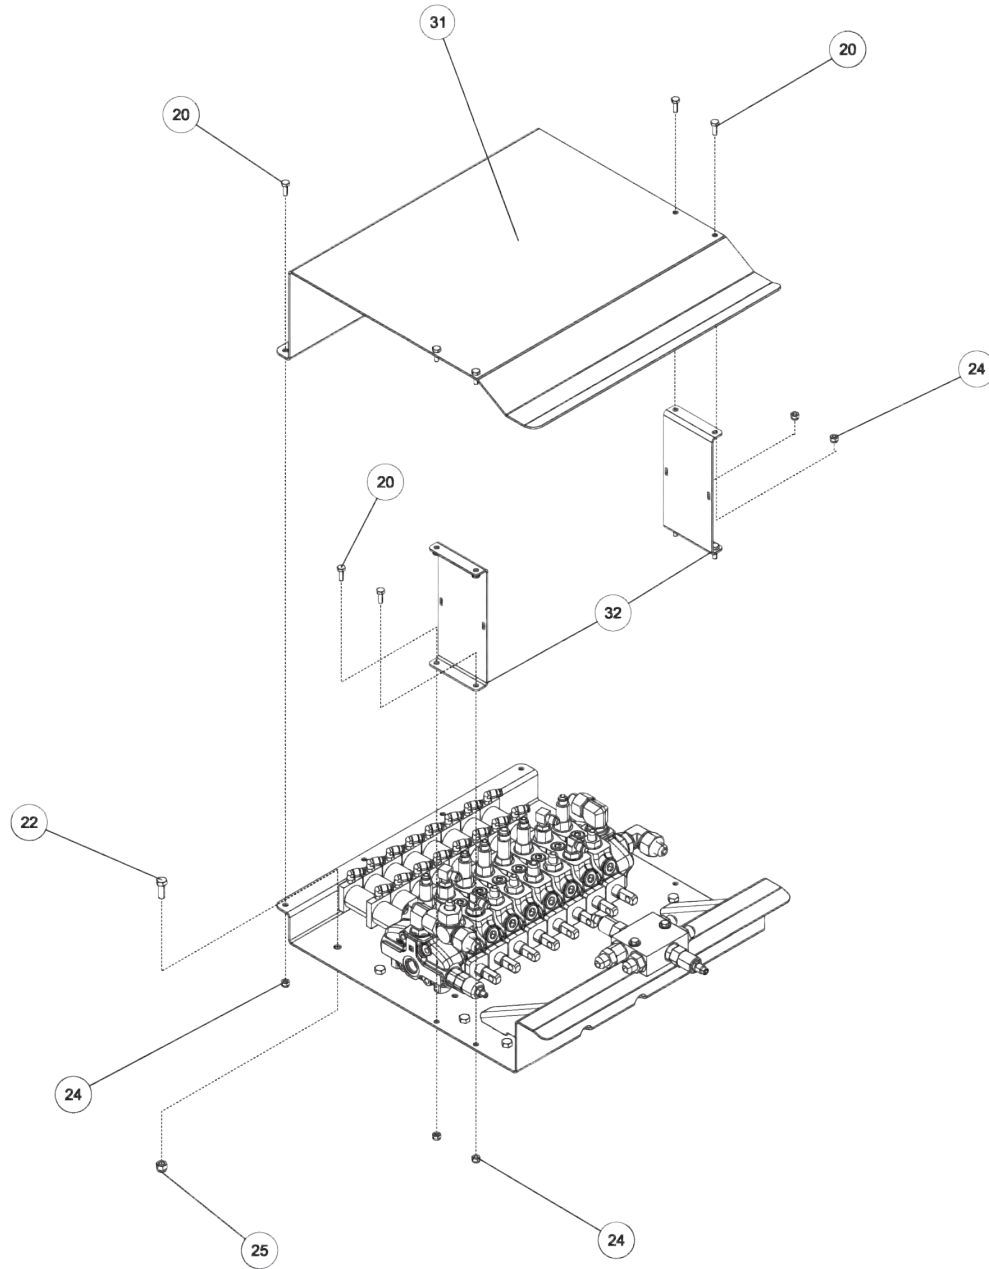

Section I - PARTS

09017529, CONTROL VALVE ASSEMBLY - 8 SPOOL 600R KNEE BOOM (cont'd)

Section I - PARTS

09017529, CONTROL VALVE ASSEMBLY - 8 SPOOL 600R KNEE BOOM (cont'd)

ITEM	PART NUMBER	DESCRIPTION	QTY
1	0300041	CONNECTOR, 8MJ-8MB	1
2	0300044	FITT, HYD CONN. 6MJ-8MB	5
3	0301372	FITTING, ST.CONN. 12FJ-8MJ	3
4	0301376	CONNECTOR 8 MJ - 10 MB	4
5	0301445	FITTING, EXTENDED	1
6	0301470	FITTING, 90ELB 6MJ-8MB90	2
7	0301545	FITTING, ELB 12MJ-12MB 90	1
8	0301620	FITTING, HYD. 6MJ - 6MB90	2
9	03019904	CONTROL VALVE - 8 SPOOL 600R	1
10	0302085	FITTING, 90 DEG ADPTR	2
11	03021621	CNTRL CABLE 131" LG, 1" STROKE	5
12	0302230	ADJ CLEVIS AC-210	5
13	0302826	FITTING, TEE	1
14	0302829	FITTING, ADAPTER	1
15	0303017	FITTING, CONNECTOR	2
16	0303176	ADAPTER, 10MB-8FP	1
17	0310289	FITTING-LONG ADAPTER 6MJ-8MBLL	5
18	0311712	FITTING ADAPTER STR	1
19	0400057	SCREW, 1/4-20X1-1/4 HHC	5
20	0400066	SCREW, 1/4-20X3/4 HHC GR5	12
21	0400078	SCREW, 1/4-20X2 HHC GR5	2
22	0400126	SCREW, 3/8-16X1 HHC GR5	8
23	0400365	NUT, 1/4-28 HEX	5
24	0400367	NUT, 1/4-20 LOK	19
25	0400392	NUT, 3/8-16 LOK	8
26	0400458	LKWASHER, 1/4 EXT	5
27	0400463	WASHER, 5/16	2
28	0400652	SCREW, M8-1.25X25 HHC 10.9	4
29	0400801	LKWASHER, M8	4
30	0410654	WASHER, M8	4
31	07023364	COVER - CONTROL VALVE 600R KB	1
32	07023365	SUPPORT - CONTROL VALVE COVER	2
33	08015131	VALVE PAN WLMT - 600R	1
34	24773023	VALVE - CROSS-OVER RELIEF	1
35	9010030	FITT, BRASS ELBOW 1/4T-1/8MPX	16