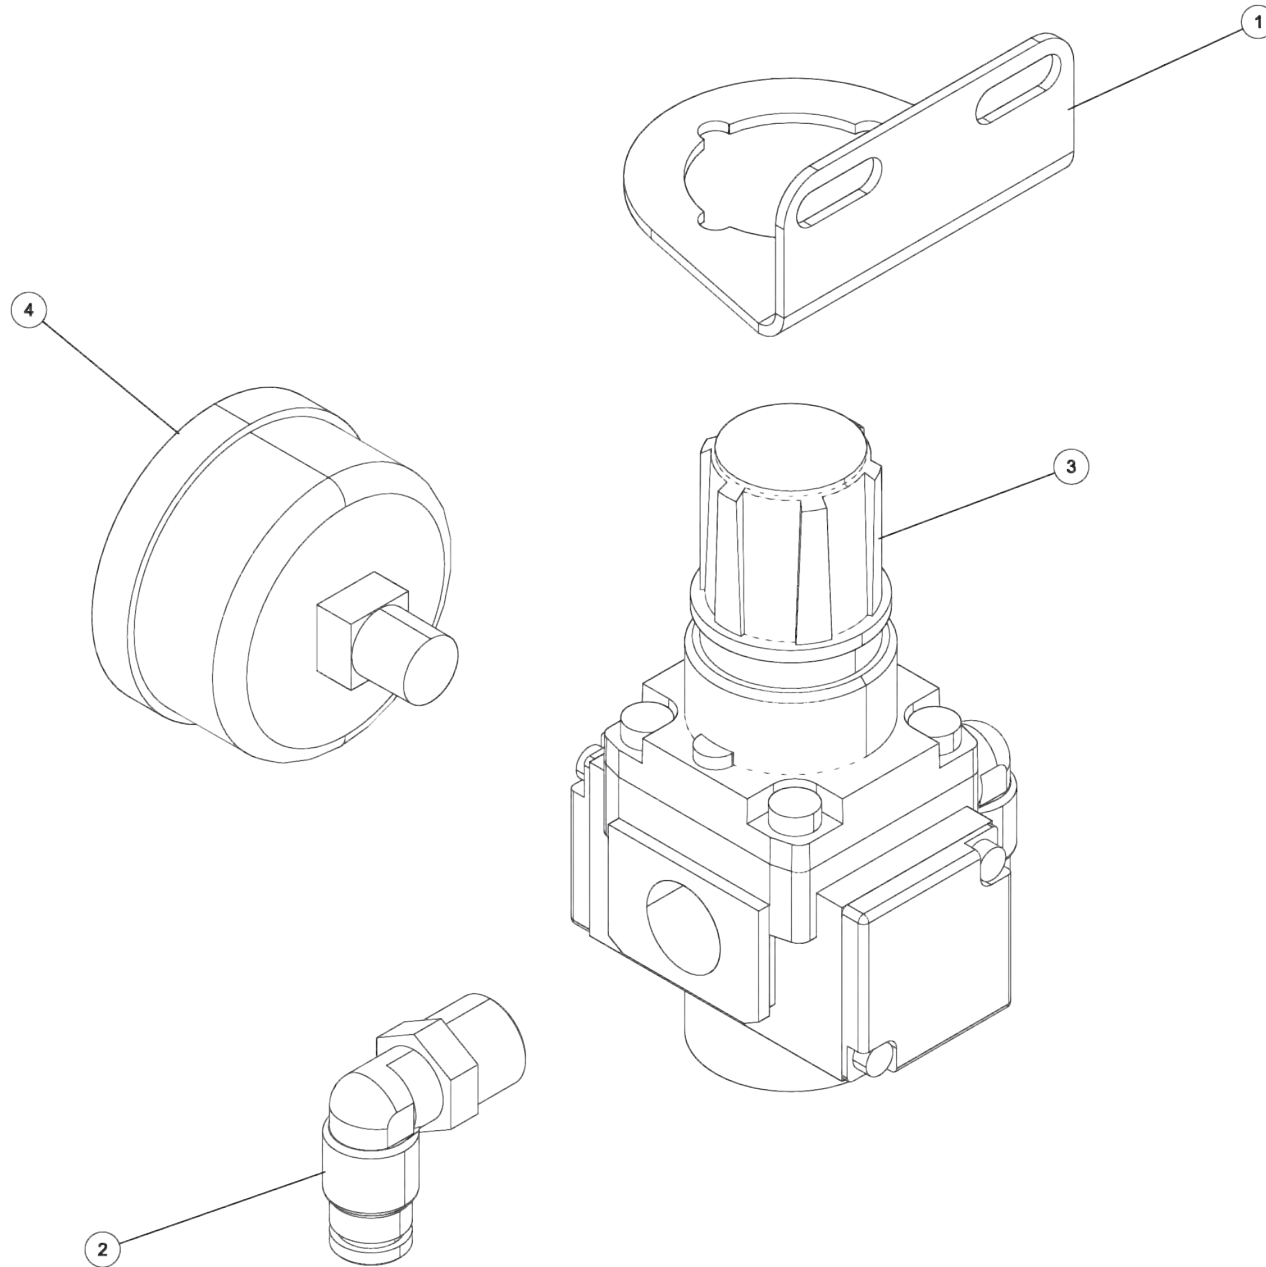

Section I - PARTS

0911804, AIR REGULATOR-GAUGE ASSEMBLY

Section I - PARTS

0911804, AIR REGULATOR-GAUGE ASSEMBLY (cont'd)

ITEM	PART NUMBER	DESCRIPTION	QTY
1	0303365	BRACKET, MOUNTING - AIR PREP	1
2	9010520	FITTING-ELBOW 1/4T-1/4NPT	2
3	HA0131	REGULATOR , AIR	1
4	HA0132	GAUGE 0-160 PSI	1