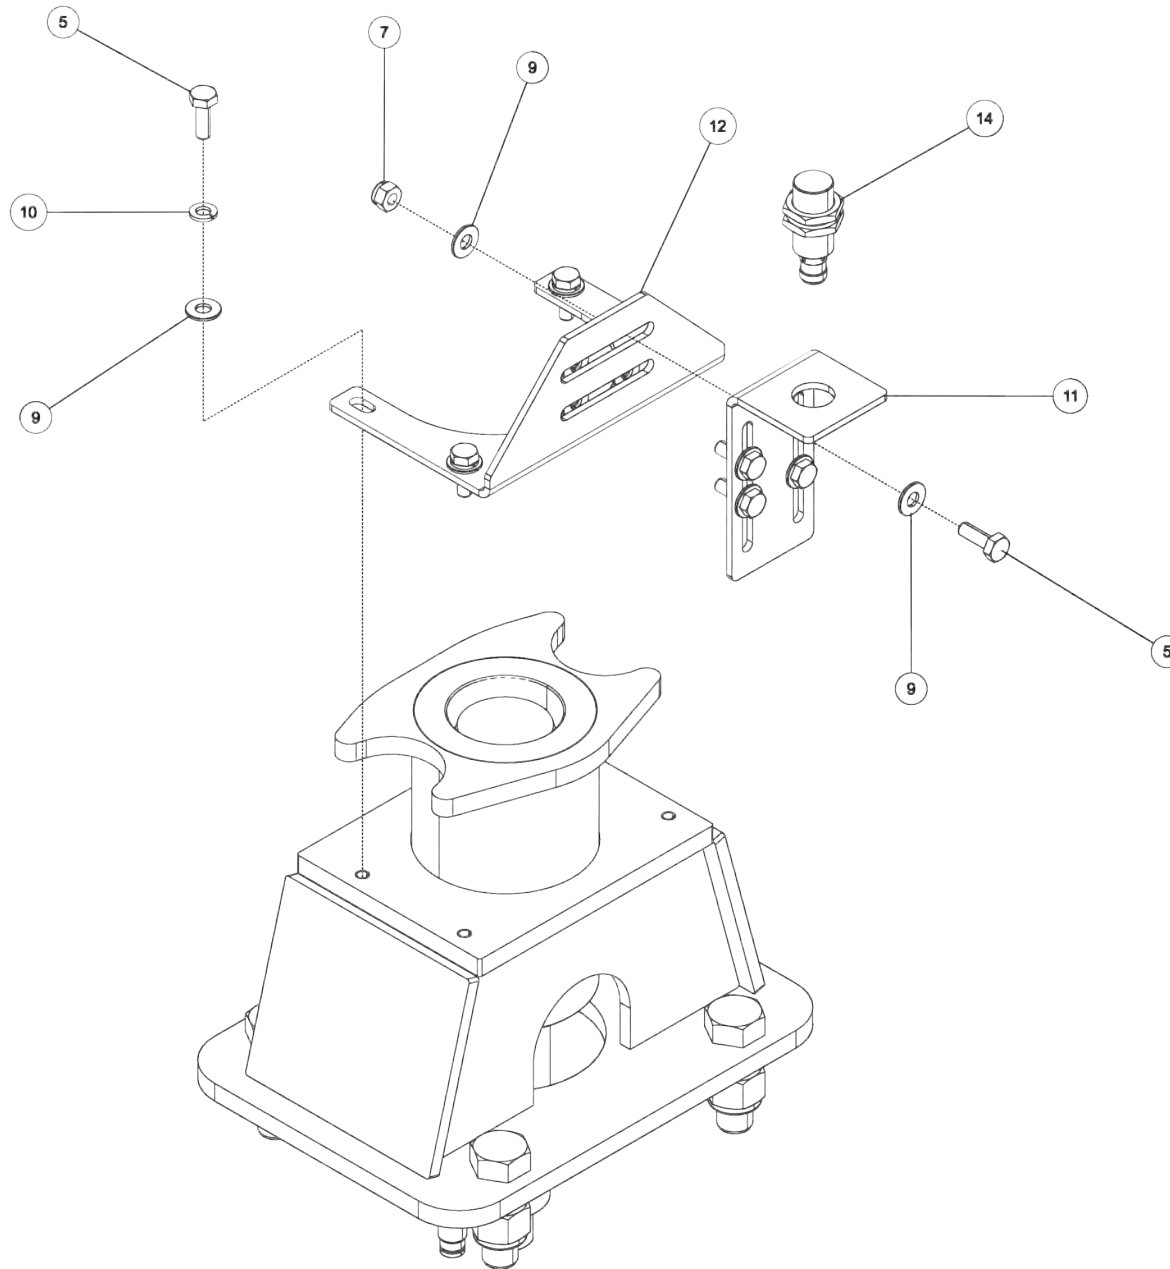

Section I - PARTS

09017071, SLEW LOCK ASSEMBLY (cont'd)

Section I - PARTS

09017071, SLEW LOCK ASSEMBLY (cont'd)

ITEM	PART NUMBER	DESCRIPTION	QTY
1	0300113	GREASE FITTING, 1/4-28 STR	1
2	0306698	AIR CYLINDER-1.5BORE/1.71STROK	1
3	0307482	FITTING,1/4 TUBEX1/4NPT 90SWIV	2
4	0307654	RING, RETAINING 2 3/8 INT	1
5	0400066	SCREW, 1/4-20X3/4 HHC GR5	8
6	0400274	SCREW, 5/8-11X2 HHC GR8	4
7	0400367	NUT, 1/4-20 LOK	4
8	0400426	NUT, 5/8-11 LOK GR8	4
9	0400451	WASHER, 1/4	12
10	0400452	LKWASHER, 1/4	4
11	07026327	ANGLE, PROX SENS BRKT, UPPER	1
12	07029838	ANGLE, PROX SENSOR MOUNT 600R	1
13	08014670	HOUSE LOCK WLMT	1
14	26683038	SWITCH, PROXIMITY	1
15	3116-719101	PIN-SLEW LOCK ASSY	1
16	3116-719102	PLATE,WASHER SLEW LOCK ASSY	1