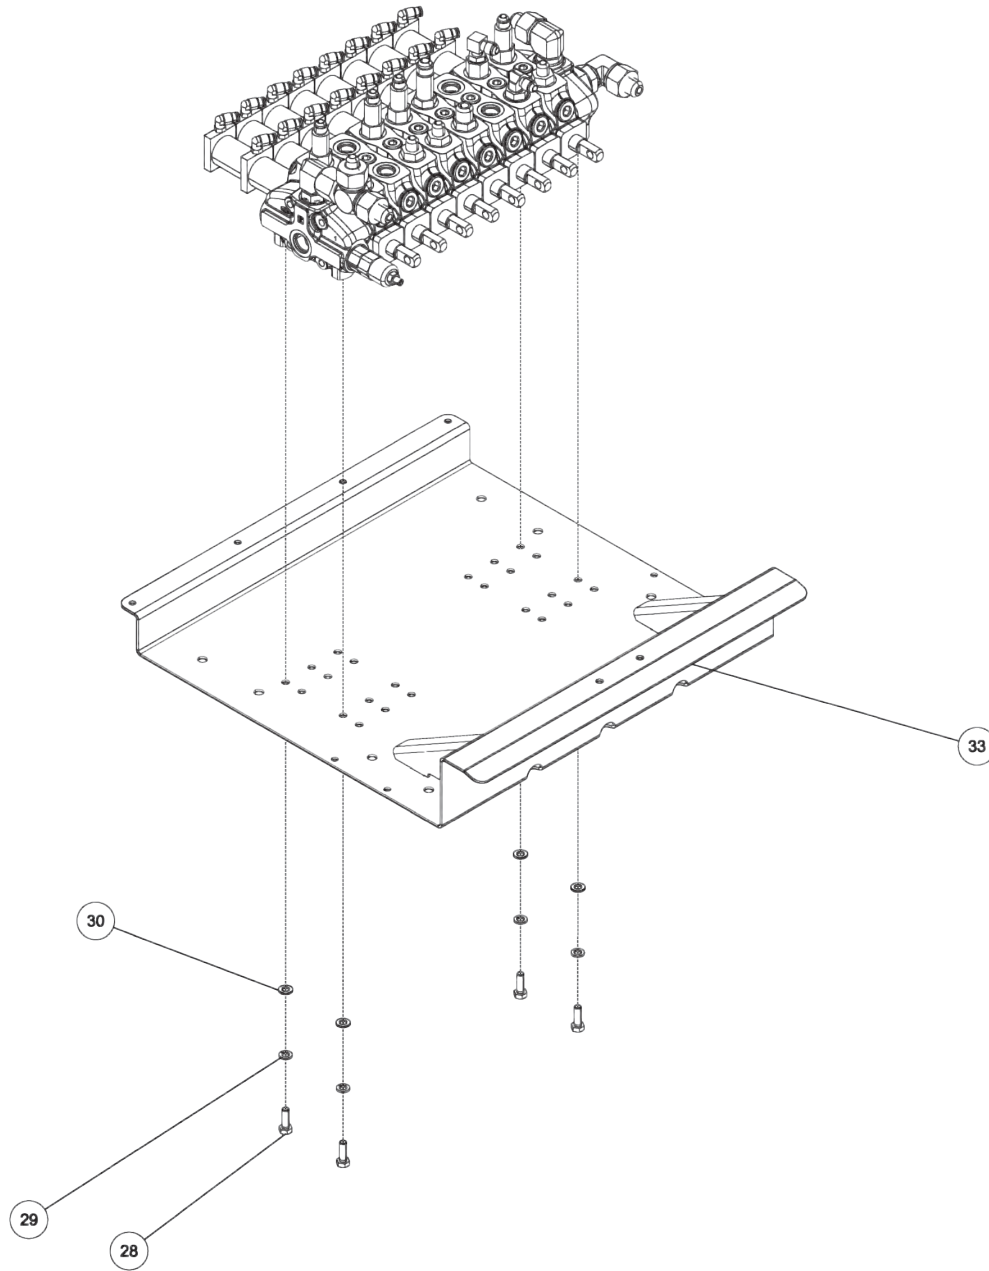

Section I - PARTS

09017529, CONTROL VALVE ASSEMBLY - 8 SPOOL 600R KNEE BOOM (cont'd)

Section I - PARTS

09017529, CONTROL VALVE ASSEMBLY - 8 SPOOL 600R KNEE BOOM (cont'd)

ITEM	PART NUMBER	DESCRIPTION	QTY
1	0300041	CONNECTOR, 8MJ-8MB	1
2	0300044	FITT, HYD CONN. 6MJ-8MB	5
3	0301372	FITTING, ST.CONN. 12FJ-8MJ	3
4	0301376	CONNECTOR 8 MJ - 10 MB	4
5	0301445	FITTING, EXTENDED	1
6	0301470	FITTING, 90ELB 6MJ-8MB90	2
7	0301545	FITTING, ELB 12MJ-12MB 90	1
8	0301620	FITTING, HYD. 6MJ - 6MB90	2
9	03019904	CONTROL VALVE - 8 SPOOL 600R	1
10	0302085	FITTING, 90 DEG ADPTR	2
11	03021621	CNTRL CABLE 131" LG, 1" STROKE	5
12	0302230	ADJ CLEVIS AC-210	5
13	0302826	FITTING, TEE	1
14	0302829	FITTING, ADAPTER	1
15	0303017	FITTING, CONNECTOR	2
16	0303176	ADAPTER, 10MB-8FP	1
17	0310289	FITTING-LONG ADAPTER 6MJ-8MBLL	5
18	0311712	FITTING ADAPTER STR	1
19	0400057	SCREW, 1/4-20X1-1/4 HHC	5
20	0400066	SCREW, 1/4-20X3/4 HHC GR5	12
21	0400078	SCREW, 1/4-20X2 HHC GR5	2
22	0400126	SCREW, 3/8-16X1 HHC GR5	8
23	0400365	NUT, 1/4-28 HEX	5
24	0400367	NUT, 1/4-20 LOK	19
25	0400392	NUT, 3/8-16 LOK	8
26	0400458	LKWASHER, 1/4 EXT	5
27	0400463	WASHER, 5/16	2
28	0400652	SCREW, M8-1.25X25 HHC 10.9	4
29	0400801	LKWASHER, M8	4
30	0410654	WASHER, M8	4
31	07023364	COVER - CONTROL VALVE 600R KB	1
32	07023365	SUPPORT - CONTROL VALVE COVER	2
33	08015131	VALVE PAN WLMT - 600R	1
34	24773023	VALVE - CROSS-OVER RELIEF	1
35	9010030	FITT, BRASS ELBOW 1/4T-1/8MPX	16