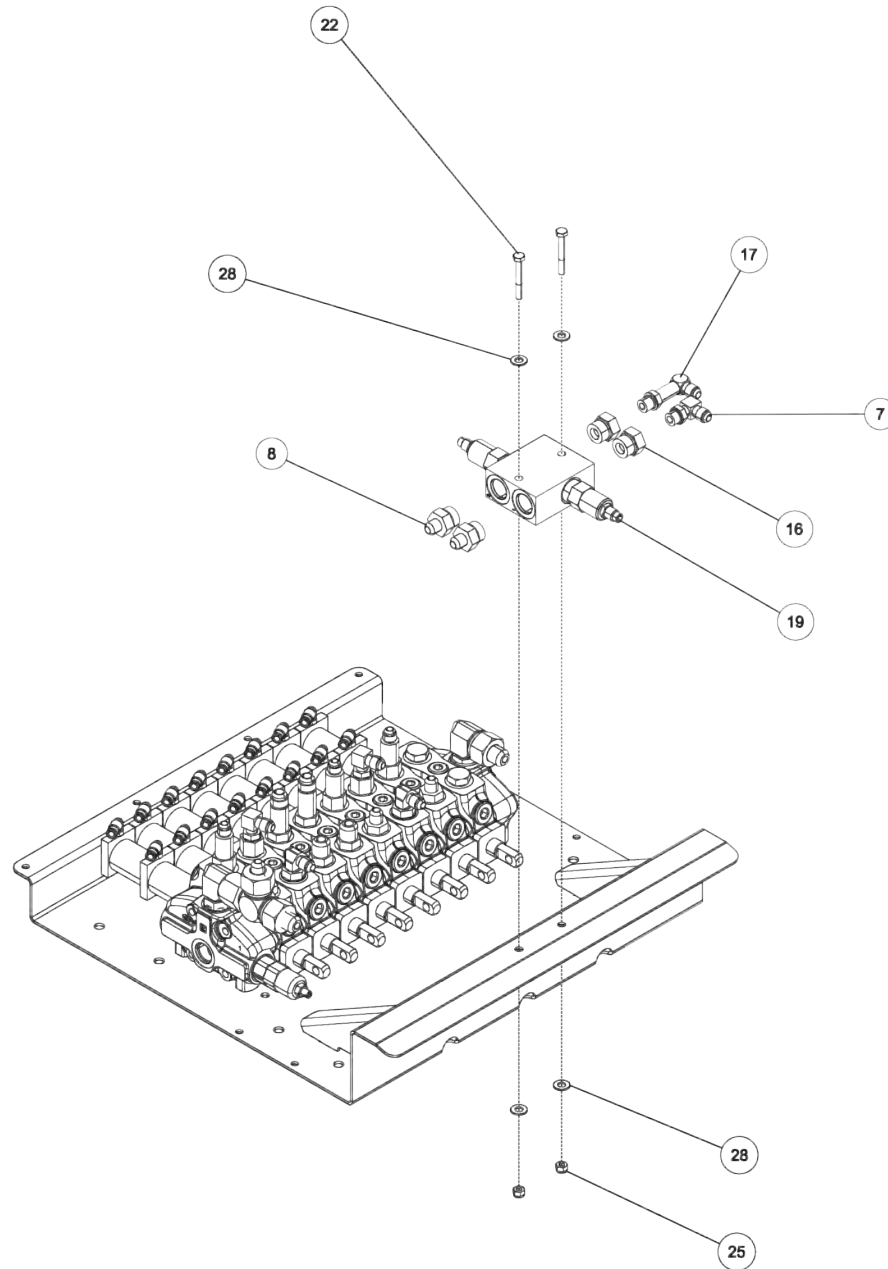

Section I - PARTS

09017534, CONTROL VALVE ASSEMBLY - 8 SPOOL 600R KNEE BOOM (cont'd)

Section I - PARTS

09017534, CONTROL VALVE ASSEMBLY - 8 SPOOL 600R KNEE BOOM (cont'd)

ITEM	PART NUMBER	DESCRIPTION	QTY
1	0300041	CONNECTOR, 8MJ-8MB	2
2	0300044	FITT, HYD CONN. 6MJ-8MB	3
3	0300387	PLUG, 8MB	2
4	0301372	FITTING, ST.CONN. 12FJ-8MJ	2
5	0301445	FITTING, EXTENDED	2
6	0301470	FITTING, 90ELB 6MJ-8MB90	2
7	0301620	FITTING, HYD. 6MJ - 6MB90	3
8	0301778	6MJ - 10MB STRAIGHT CONNECTOR	2
9	03019904	CONTROL VALVE - 8 SPOOL 600R	1
10	0302085	FITTING, 90 DEG ADPTR	2
11	03021621	CNTRL CABLE 131" LG, 1" STROKE	4
12	0302230	ADJ CLEVIS AC-210	4
13	0302826	FITTING, TEE	1
14	0302829	FITTING, ADAPTOR	1
15	0303017	FITTING, CONNECTOR	2
16	0303174	FITTING, CONNECTOR	2
17	0303761	FITTING, ELBOW 6MJ-6MB90L	1
18	0310289	FITTING-LONG ADAPTER 6MJ-8MBLL	3
19	0312902	VALVE, CROSS-OVER RELIEF(2175)	1
20	0400057	SCREW, 1/4-20X1-1/4 HHC	4
21	0400066	SCREW, 1/4-20X3/4 HHC GR5	12
22	0400078	SCREW, 1/4-20X2 HHC GR5	2
23	0400126	SCREW, 3/8-16X1 HHC GR5	8
24	0400365	NUT, 1/4-28 HEX	4
25	0400367	NUT, 1/4-20 LOK	18
26	0400392	NUT, 3/8-16 LOK	8
27	0400458	LKWASHER, 1/4 EXT	4
28	0400463	WASHER, 5/16	4
29	0400652	SCREW, M8-1.25X25 HHC 10.9	4
30	0400801	LKWASHER, M8	4
31	0410654	WASHER, M8	4
32	07023364	COVER - CONTROL VALVE 600R KB	1
33	07023365	SUPPORT - CONTROL VALVE COVER	2
34	08015131	VALVE PAN WLMT - 600R	1
35	9010030	FITT, BRASS ELBOW 1/4T-1/8MPX	16