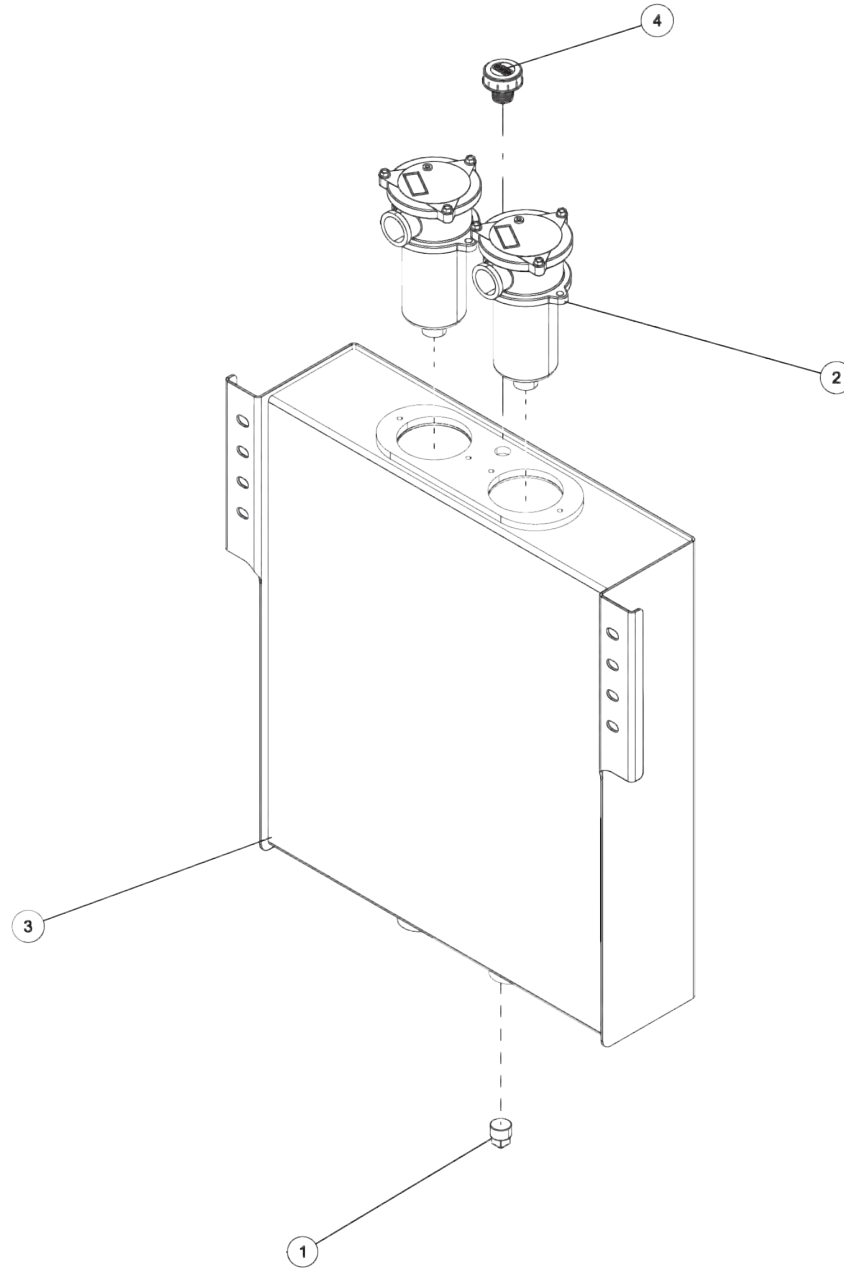

Section I - PARTS

3012-980100, HYDRAULIC TANK ASSY

Section I - PARTS

3012-980100, HYDRAULIC TANK ASSY (cont'd)

ITEM	PART NUMBER	DESCRIPTION	QTY
1	0303155	PIPE PLUG 3/4 NPT MAGNETIC	1
2	0310296	FILTER HEAD ASSY W/ELEMENT	2
3	3012-880100	HYDRAULIC TANK WELD'T	1
4	9018131	BREATHER CAP (LUCAS) 3/4	1