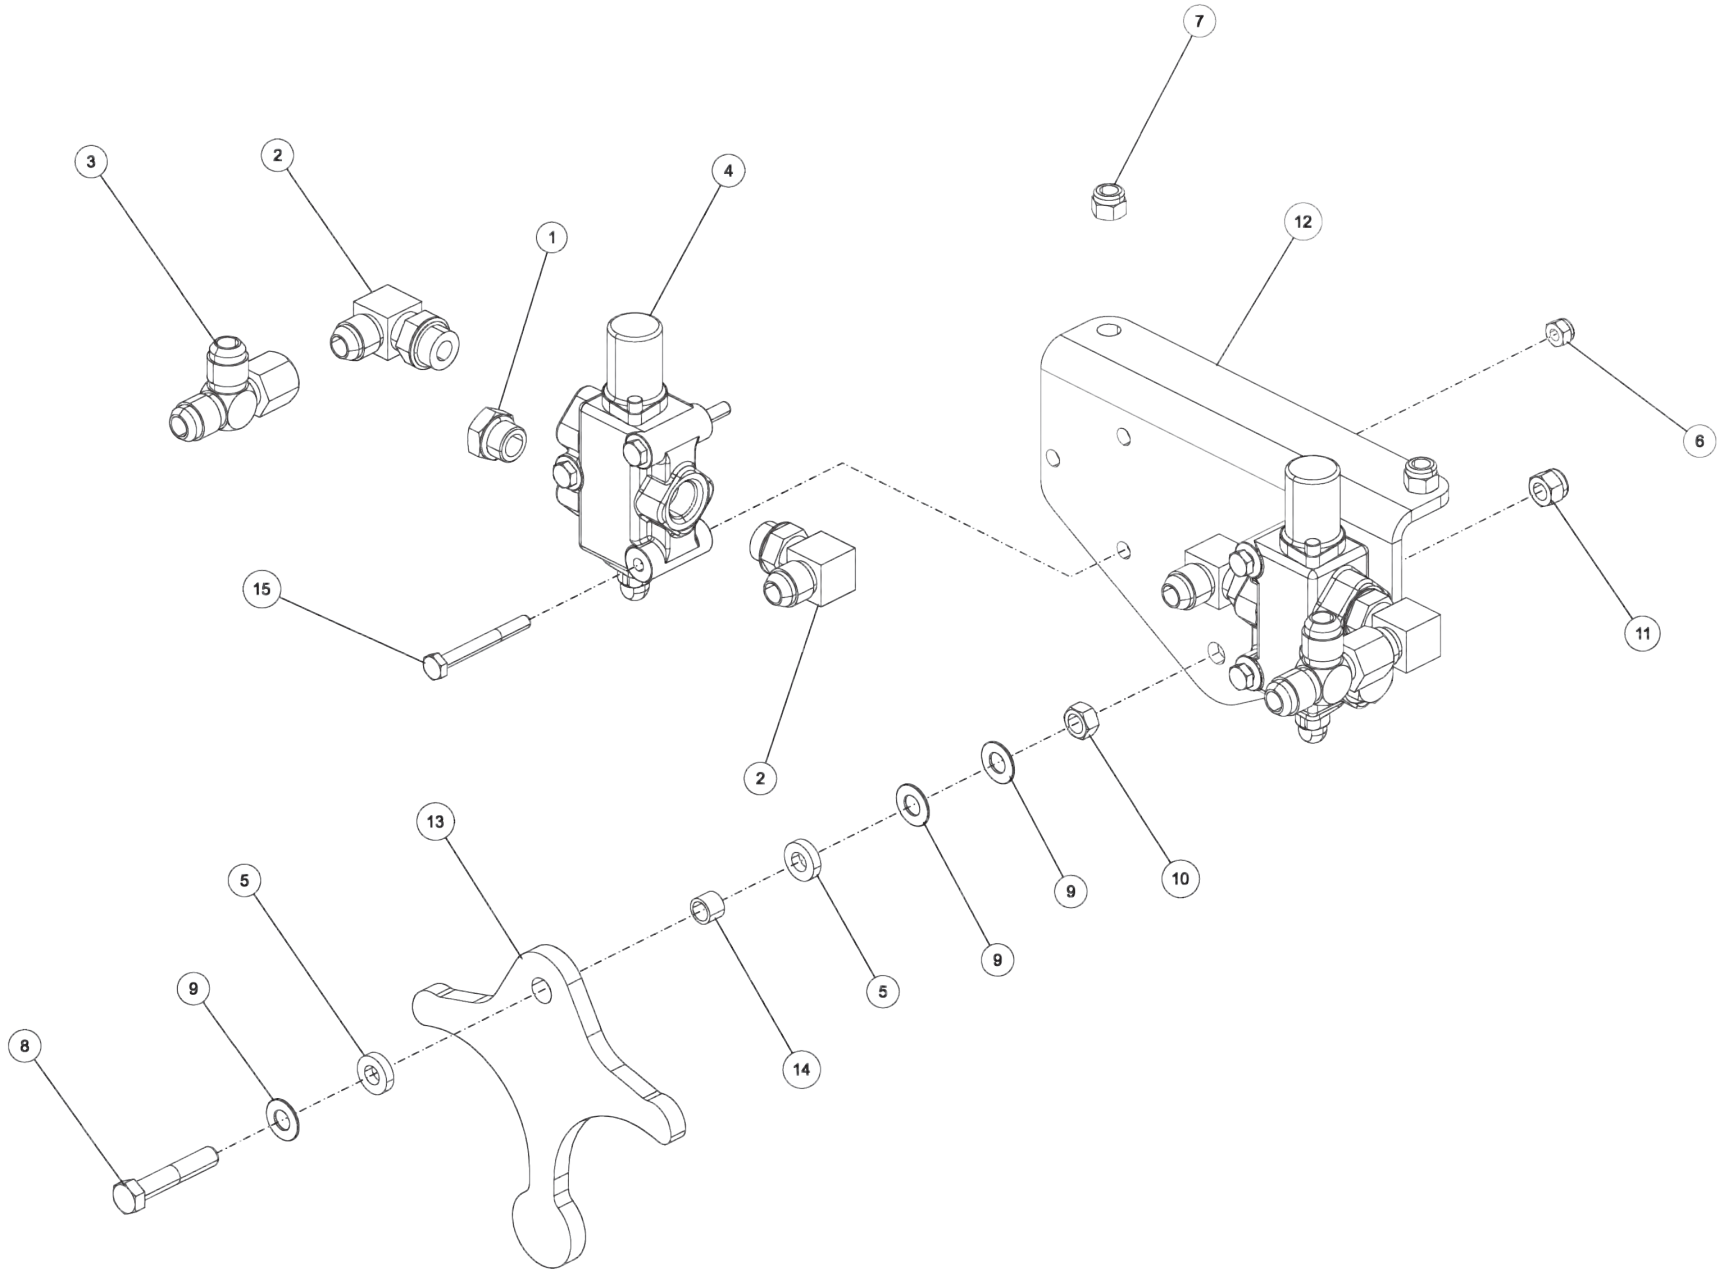

Section I - PARTS

0910238, SWING LIMIT VALVE ASSEMBLY

Section I - PARTS

0910238, SWING LIMIT VALVE ASSEMBLY (cont'd)

ITEM	PART NUMBER	DESCRIPTION	QTY
1	0300387	PLUG, 8MB	2
2	0301388	ELBOW, 8MJ-8MB90	4
3	0302052	TEE, 8MJ-8FJX-8MJ RUN	2
4	0310336	VALVE, DIVERTER	2
5	0310565	SPACER, 3/8ID X 3/4OD X 3/16	2
6	0400367	NUT, 1/4-20 LOK	6
7	0400392	NUT, 3/8-16 LOK	2
8	0402046	SCREW, 3/8-16X2 HHC SS	1
9	0402120	WASHER, 3/8 SS	3
10	0402122	NUT, 3/8-16 HEX SS	1
11	0402123	NUT, 3/8-16 LOK SS	1
12	07000402	ANGLE - SWING LIMIT MOUNTING	1
13	0721687	PLATE - SWING LIMIT CAM	1
14	561-0380002	BEARING, BRONZE 3/8 IDx1/2 OD	1
15	9041010	1/4 NC X 2 1/4 HHCS GR8	6