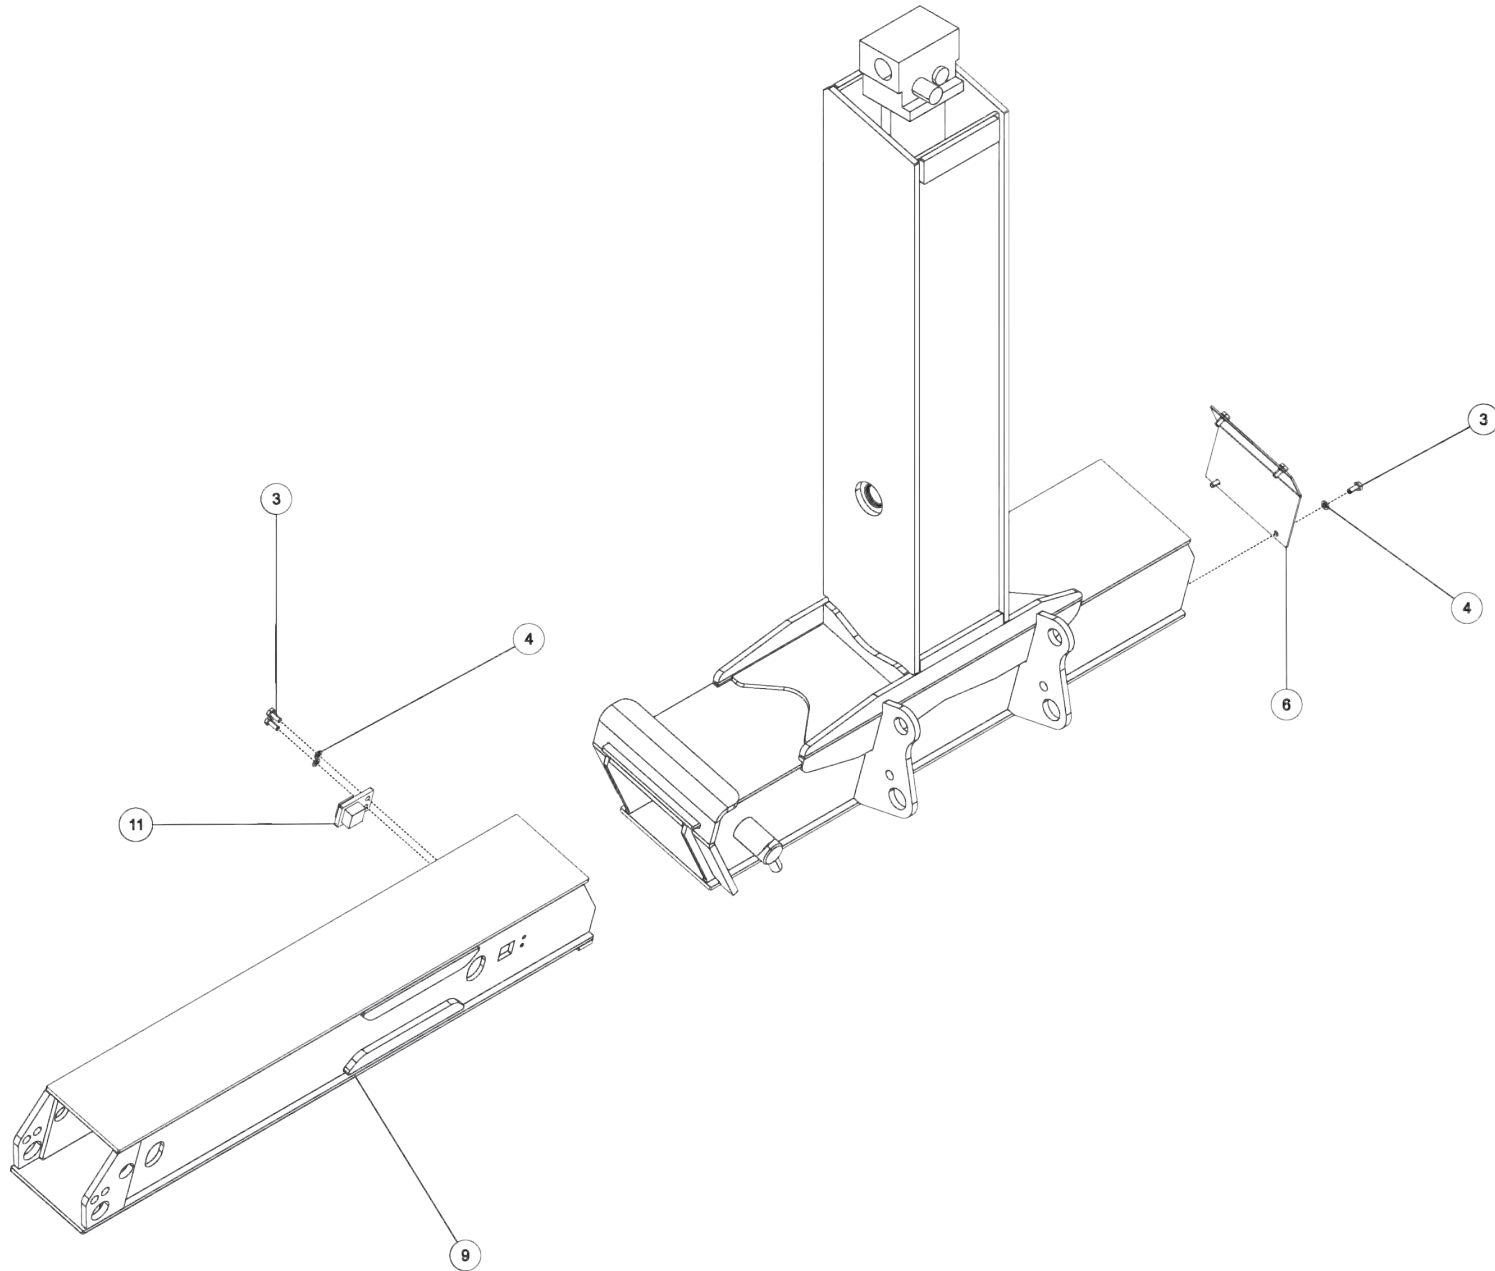

Section I - PARTS

3116-912000, LH REAR OUTRIGGER ASSEMBLY (cont'd)

Section I - PARTS

3116-912000, LH REAR OUTRIGGER ASSEMBLY (cont'd)

ITEM	PART NUMBER	DESCRIPTION	QTY
1	0300113	GREASE FITTING, 1/4-28 STR	1
2	0301522	ADAPTER, 6MJ-6MB	2
3	0400059	SCREW, 1/4-20X5/8 HHC GR5	6
4	0400452	LKWASHER, 1/4	6
5	3116-700006	PIN, LOWER JACK LEG CYLINDER	1
6	3116-712020	PANEL, COVER REAR OUTRIGGER	1
7	3116-812000	LH REAR OUTRIGGER WELD'T	1
8	3116-812500	REAR OUTRIGGER SPADE WELD'T	1
9	3116-814000	REAR INNER OUTRIGGER WELD'T	1
10	3116-814500	REAR OUTRIGGER PAD WELD'T	1
11	3116-816800	OUTRIGGER STOP BLOCK WELD'T	1
12	3116-905003	PIVOT PIN, REAR O/R SPADE ASSY	1
13	3116-905004	RETAIN PIN,REAR O/R SPADE ASSY	1
14	3116-905005	PIVOT PIN, JACKLEG SPADE ASSY	1
15	3116-905006	RETAIN PIN, JACKLEG SPADE ASSY	1
16	511-3000005	CYLINDER, FRONT OUTRIGGER	1
17	9057125	RETAINING RING, 1-1/4 INT	2