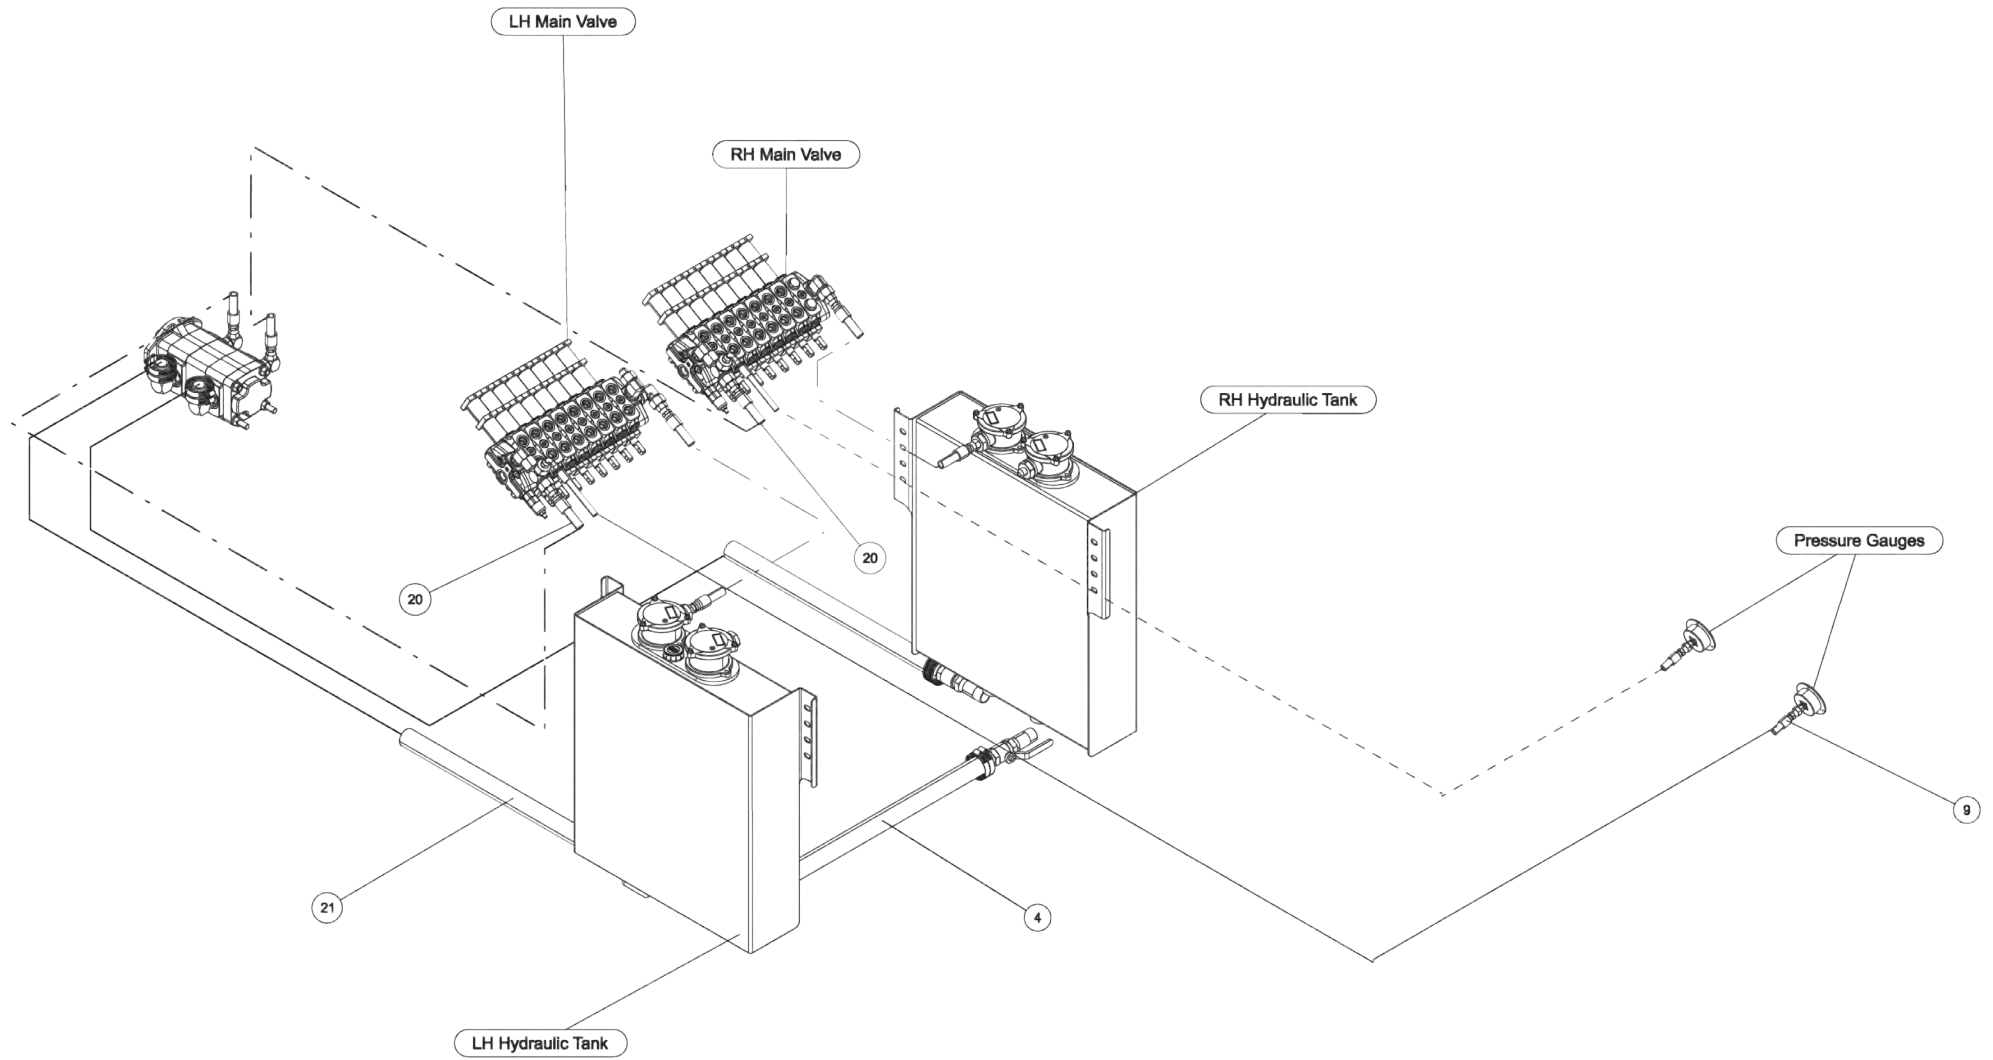

Section I - PARTS

50011505, 600R KNEE BOOM (cont'd)

Section I - PARTS

50011505, 600R KNEE BOOM (cont'd)

ITEM	PART NUMBER	DESCRIPTION	QTY
1	0300364	CLAMP-HOSE,0.875"-2.75" 50"LBS	12
2	0301547	FITTING, ELB 8MJ-12MB 90	2
3	0301577	1/4 OD PLASTIC AIRLINE, BLACK	300
4	03018108	SUCTION HOSE,1-1/4ID X15 100R4	1
5	0301909	RECEPTACLE BOOT	1
6	0301946	FITTING, BLKHD CONNECT	3
7	0301947	FITTING, 45 DEG ADAPTER	1
8	0301948	HD 7 WAY TRAILER CONNECT	1
9	0301965	HOSE HYD, 131"	2
10	0302084	FITTING, 90 DEG ELBOW	4
11	03021648	HYDH 116 6FJX-6M3K-6FJX90S	2
12	0302534	FITTING, 45 DEG ELBOW	2
13	0302906	FITTING, ADAPTER	2
14	0302959	1" NPT X 3 LG NIPPLE	4
15	0303538	FITT, ADAPTER -BRASS 8FP-6MP	1
16	0303539	QUICK DISCONNECT 3/8 FPT	1
17	0303867	PUMP, BI-ROTATIONAL	1
18	0304363	QUICK DISCONNECT 1/2 FPT	2
19	0306539	HOSE BARB 20HOSE16MB90	2
20	0307812	HOSE HYD, 222"	2
21	0310019	SUCTION HOSE,1-1/4ID X30 100R4	2
22	0310192	AIR SOL STK 12VDC 4 BANK	1
23	0311755	WATER SEPARATOR-MONNIER	1
24	0400060	SCREW, 1/4-20X1/2 HHC GR5	2
25	0400062	SCREW, 1/4-20X3/4 THC	4
26	0400103	SCREW, 5/16-18X1-1/4 HHC GR5	8
27	0400109	SCREW, 5/16-18X1 HHC GR5	8

ITEM	PART NUMBER	DESCRIPTION	QTY
28	0400237	SCREW, 1/2-13X4 HHC GR5	8
29	0400382	NUT, 5/16-18 LOK	16
30	0400451	WASHER, 1/4	2
31	0400452	LKWASHER, 1/4	2
32	0400463	WASHER, 5/16	30
33	0400464	LKWASHER, 5/16	6
34	0400491	LKWASHER, 1/2	8
35	0400498	WASHER, 1/2X2X0.125	8
36	0400687	SCREW, 10-24X3/4 PRH SS	2
37	0400816	WASHER, M10 SS	2
38	09016849	DRAG WINCH KIT - 600R KB	1
39	09017890	BUA - 600R KNEEBOOM	1
40	09019353	600R CNTRL PNL KIT, 30.5" RH	1
41	0910535	MNFLD PKG 16 VLV 12VDC W/O HNS	1
42	0911804	AIR REGULATOR-GAUGE ASSEMBLY	1
43	3116-780004	BRACKET, LH - MUD FLAP	1
44	3116-780005	BRACKET, RH - MUD FLAP	1
45	3116-780006	PLATE, MUD FLAP BACKING	2
46	3116-970000	BODY ASSY, LH ALUM 100 CA ROT	1
47	3116-971000	BODY ASSY, RH ALUM 100 CA ROT	1
48	9010520	FITTING-ELBOW 1/4T-1/4NPT	2
49	9012927	ADAPTER, 16MP-20BARB	4
50	9041403	1/2 NC X 1 1/2 HHCS PL GR8	8
51	9402970	TOOLBOX MTG. PAD	8
52	942480011	PLATE,SLOT-SS REAR WASHER TBOX	8
53	GO-138B	MUDFLAP	2
54	HC1338	VALVE, BALL, 1 BRASS	4