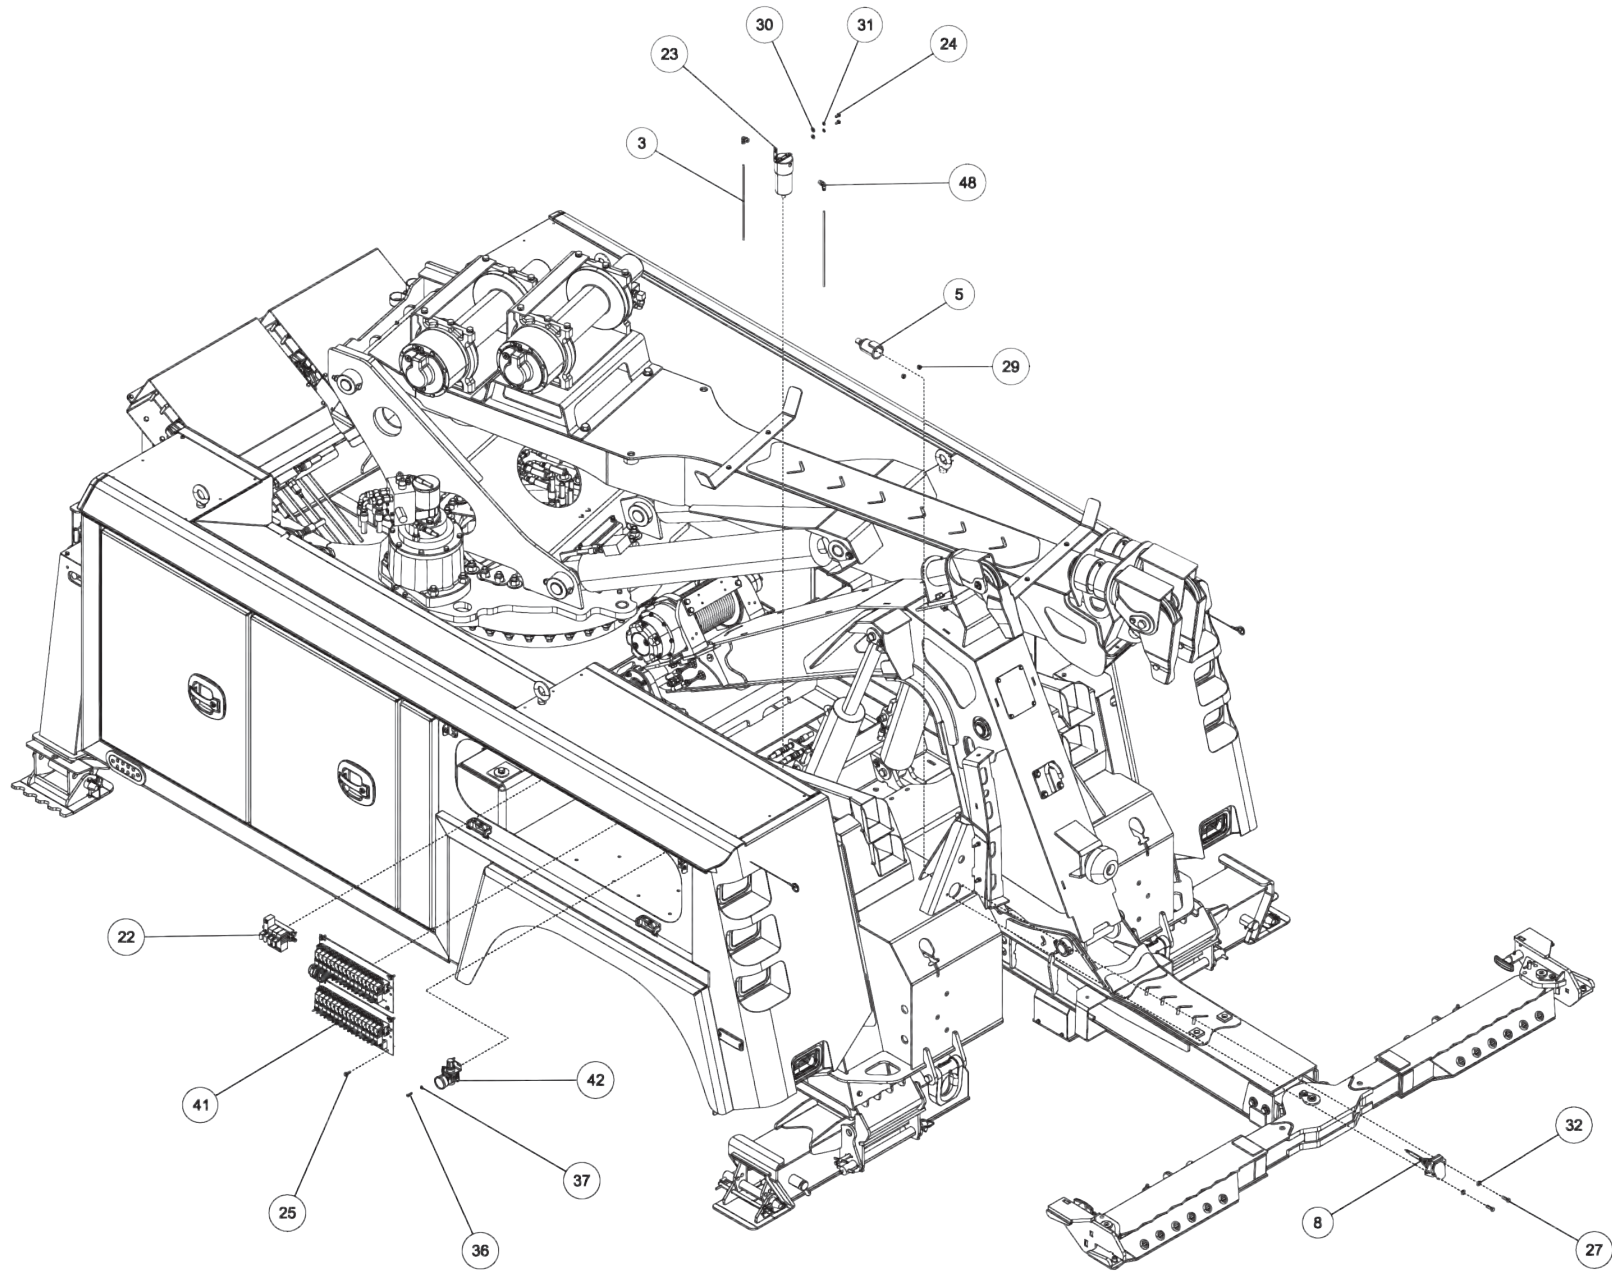

Section I - PARTS

50011505, 600R KNEE BOOM (cont'd)

Section I - PARTS

50011505, 600R KNEE BOOM (cont'd)

ITEM	PART NUMBER	DESCRIPTION	QTY
1	0300364	CLAMP-HOSE,0.875"-2.75" 50"LBS	12
2	0301547	FITTING, ELB 8MJ-12MB 90	2
3	0301577	1/4 OD PLASTIC AIRLINE, BLACK	300
4	03018108	SUCTION HOSE,1-1/4ID X15 100R4	1
5	0301909	RECEPTACLE BOOT	1
6	0301946	FITTING, BLKHD CONNECT	3
7	0301947	FITTING, 45 DEG ADAPTER	1
8	0301948	HD 7 WAY TRAILER CONNECT	1
9	0301965	HOSE HYD, 131"	2
10	0302084	FITTING, 90 DEG ELBOW	4
11	03021648	HYDH 116 6FJX-6M3K-6FJX90S	2
12	0302534	FITTING, 45 DEG ELBOW	2
13	0302906	FITTING, ADAPTER	2
14	0302959	1" NPT X 3 LG NIPPLE	4
15	0303538	FITT, ADAPTER -BRASS 8FP-6MP	1
16	0303539	QUICK DISCONNECT 3/8 FPT	1
17	0303867	PUMP, BI-ROTATIONAL	1
18	0304363	QUICK DISCONNECT 1/2 FPT	2
19	0306539	HOSE BARB 20HOSE16MB90	2
20	0307812	HOSE HYD, 222"	2
21	0310019	SUCTION HOSE,1-1/4ID X30 100R4	2
22	0310192	AIR SOL STK 12VDC 4 BANK	1
23	0311755	WATER SEPARATOR-MONNIER	1
24	0400060	SCREW, 1/4-20X1/2 HHC GR5	2
25	0400062	SCREW, 1/4-20X3/4 THC	4
26	0400103	SCREW, 5/16-18X1-1/4 HHC GR5	8
27	0400109	SCREW, 5/16-18X1 HHC GR5	8

ITEM	PART NUMBER	DESCRIPTION	QTY
28	0400237	SCREW, 1/2-13X4 HHC GR5	8
29	0400382	NUT, 5/16-18 LOK	16
30	0400451	WASHER, 1/4	2
31	0400452	LKWASHER, 1/4	2
32	0400463	WASHER, 5/16	30
33	0400464	LKWASHER, 5/16	6
34	0400491	LKWASHER, 1/2	8
35	0400498	WASHER, 1/2X2X0.125	8
36	0400687	SCREW, 10-24X3/4 PRH SS	2
37	0400816	WASHER, M10 SS	2
38	09016849	DRAG WINCH KIT - 600R KB	1
39	09017890	BUA - 600R KNEEBOOM	1
40	09019353	600R CNTRL PNL KIT, 30.5" RH	1
41	0910535	MNFLD PKG 16 VLV 12VDC W/O HNS	1
42	0911804	AIR REGULATOR-GAUGE ASSEMBLY	1
43	3116-780004	BRACKET, LH - MUD FLAP	1
44	3116-780005	BRACKET, RH - MUD FLAP	1
45	3116-780006	PLATE, MUD FLAP BACKING	2
46	3116-970000	BODY ASSY, LH ALUM 100 CA ROT	1
47	3116-971000	BODY ASSY, RH ALUM 100 CA ROT	1
48	9010520	FITTING-ELBOW 1/4T-1/4NPT	2
49	9012927	ADAPTER, 16MP-20BARB	4
50	9041403	1/2 NC X 1 1/2 HHCS PL GR8	8
51	9402970	TOOLBOX MTG. PAD	8
52	942480011	PLATE,SLOT-SS REAR WASHER TBOX	8
53	GO-138B	MUDFLAP	2
54	HC1338	VALVE, BALL, 1 BRASS	4