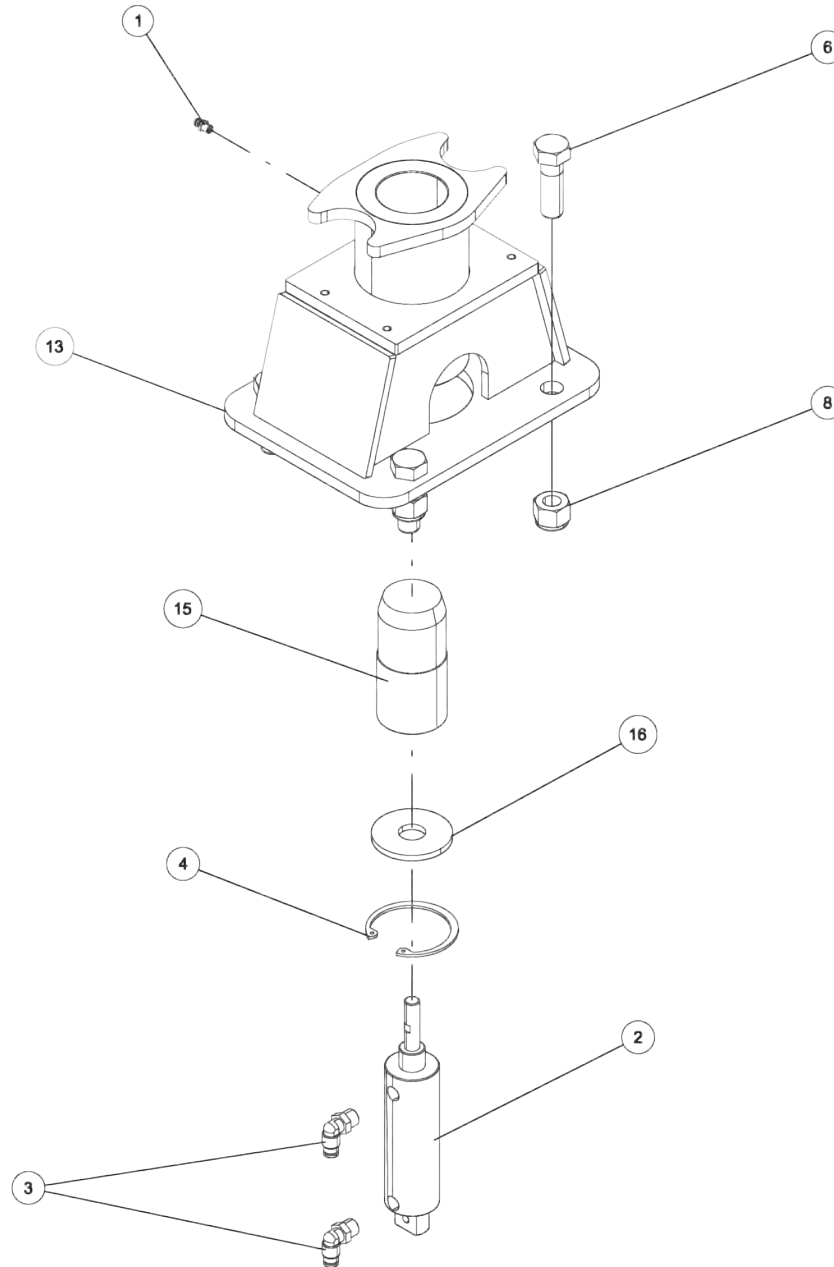

Section I - PARTS

09017071, SLEW LOCK ASSEMBLY

Section I - PARTS

09017071, SLEW LOCK ASSEMBLY (cont'd)

ITEM	PART NUMBER	DESCRIPTION	QTY
1	0300113	GREASE FITTING, 1/4-28 STR	1
2	0306698	AIR CYLINDER-1.5BORE/1.71STROK	1
3	0307482	FITTING,1/4 TUBEX1/4NPT 90SWIV	2
4	0307654	RING, RETAINING 2 3/8 INT	1
5	0400066	SCREW, 1/4-20X3/4 HHC GR5	8
6	0400274	SCREW, 5/8-11X2 HHC GR8	4
7	0400367	NUT, 1/4-20 LOK	4
8	0400426	NUT, 5/8-11 LOK GR8	4
9	0400451	WASHER, 1/4	12
10	0400452	LKWASHER, 1/4	4
11	07026327	ANGLE, PROX SENS BRKT, UPPER	1
12	07029838	ANGLE, PROX SENSOR MOUNT 600R	1
13	08014670	HOUSE LOCK WLMT	1
14	26683038	SWITCH, PROXIMITY	1
15	3116-719101	PIN-SLEW LOCK ASSY	1
16	3116-719102	PLATE,WASHER SLEW LOCK ASSY	1