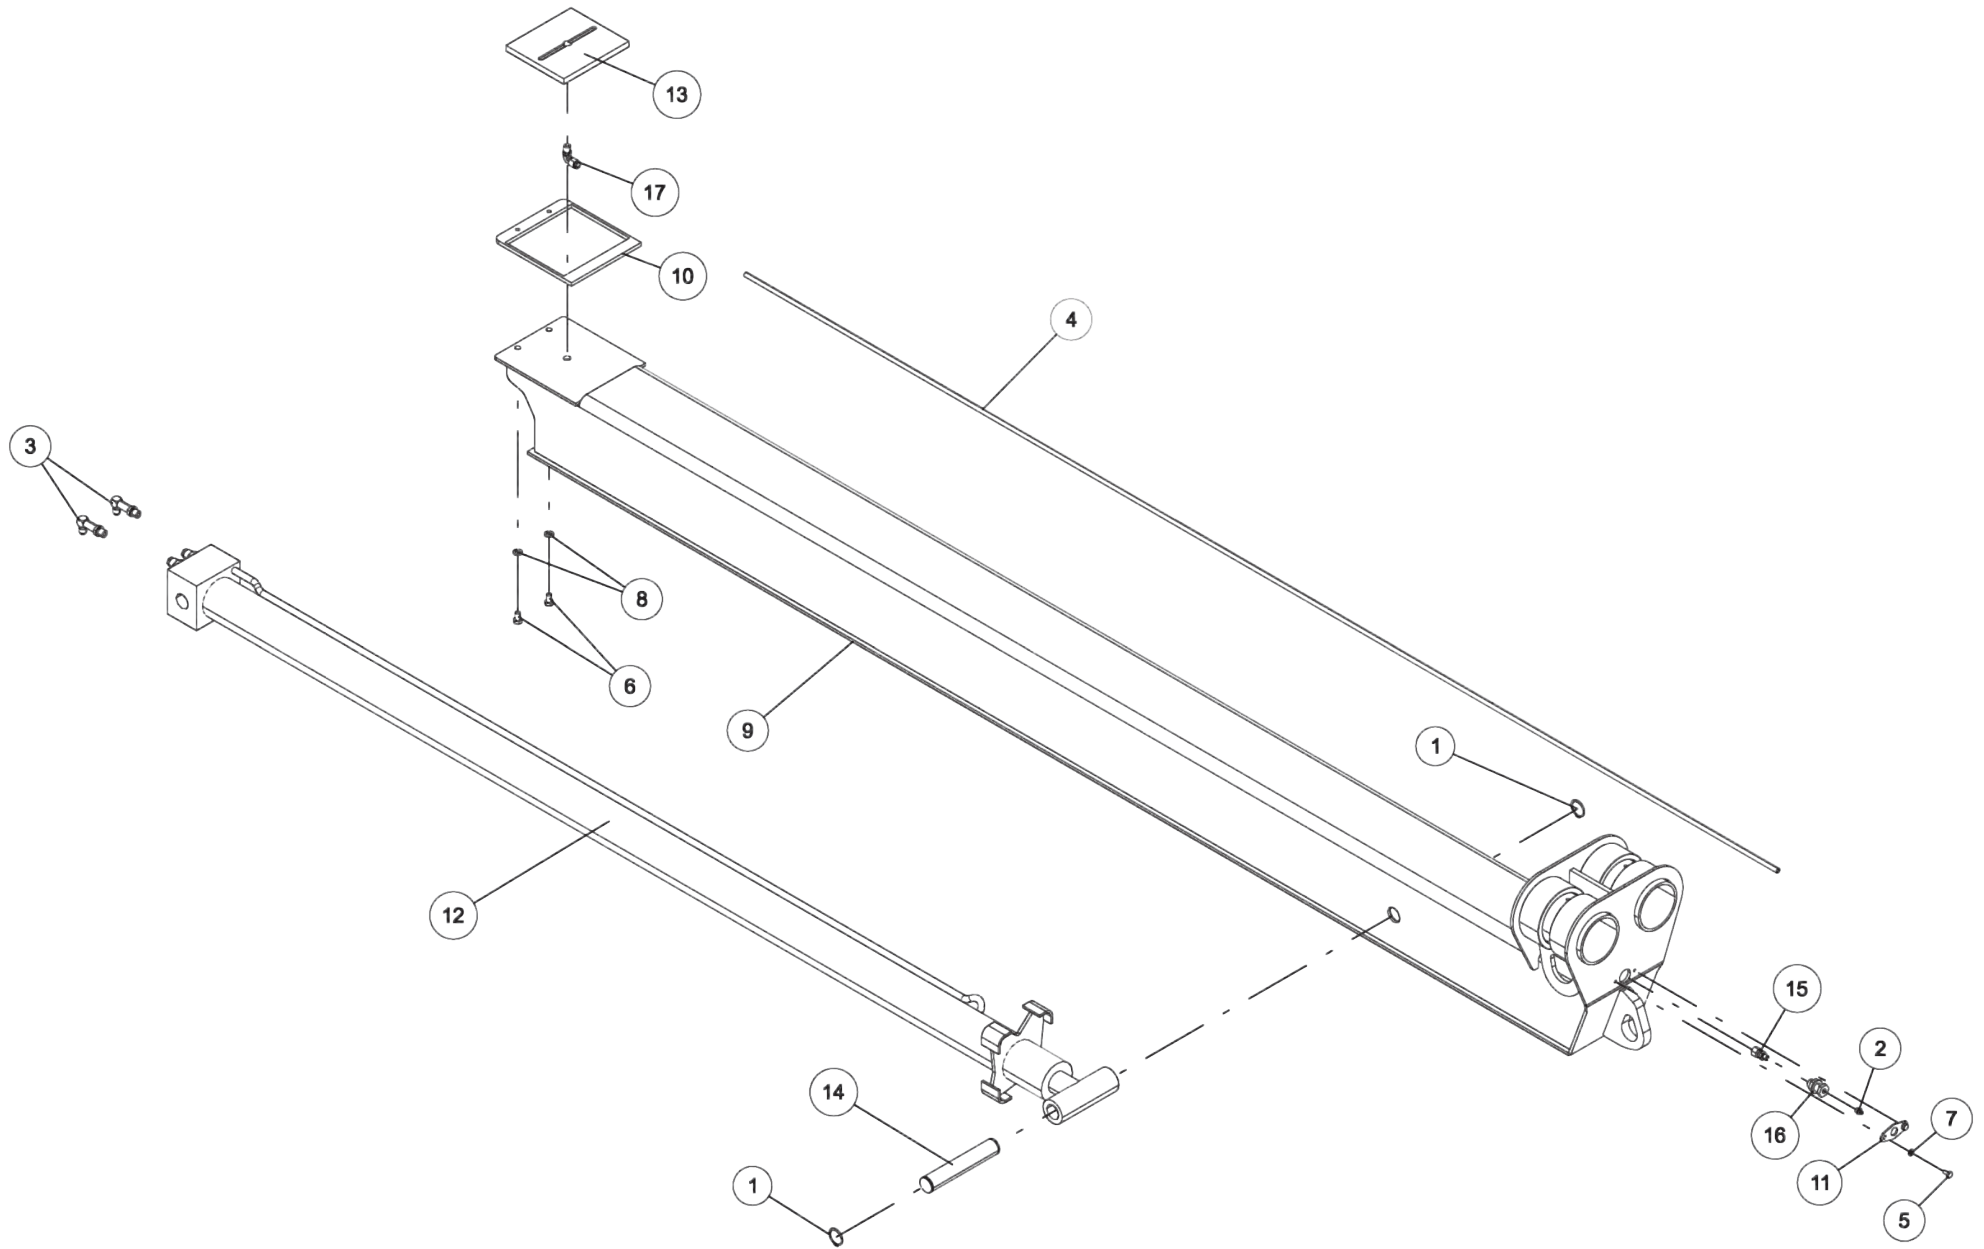

Section I - PARTS

09021840, INNER BOOM, 600R KB

Section I - PARTS

09021840, INNER BOOM, 600R KB (cont'd)

ITEM	PART NUMBER	DESCRIPTION	QTY
1	0301642	SNAP RING, 1-1/4 DIA	2
2	0301895	GREASE FITTING, 1/8 STR PTF	1
3	0307460	FITTING, HYD 6MJ-6MB90LL	2
4	0311460	1/4" GREASE TUBING	1
5	0400060	SCREW, 1/4-20X1/2 HHC GR5	2
6	0400147	SCREW, 3/8-24X5/8 HHC GR5	2
7	0400452	LKWASHER, 1/4	2
8	0400482	LKWASHER, 3/8	2
9	08019355	INNER BOOM, 600R KB	1
10	3012-792002	PLATE - PAD CAGE	1
11	3012-793001	PLATE - LUBE MTG.	1
12	511-3000001	CYL, HYD - MAIN BOOM EXT. 76" ST	1
13	535-0500001	NYLATRON PAD	1
14	897400002	REAR PIN	1
15	9012549	CONNECTOR-MALE 3/8TUBEX1	1
16	9012552	BULKHEAD ADAPTER 1/8M-1/8F NPT	1
17	9012584	ELBOW-1/4NPT X 3/8TUBE 9	1