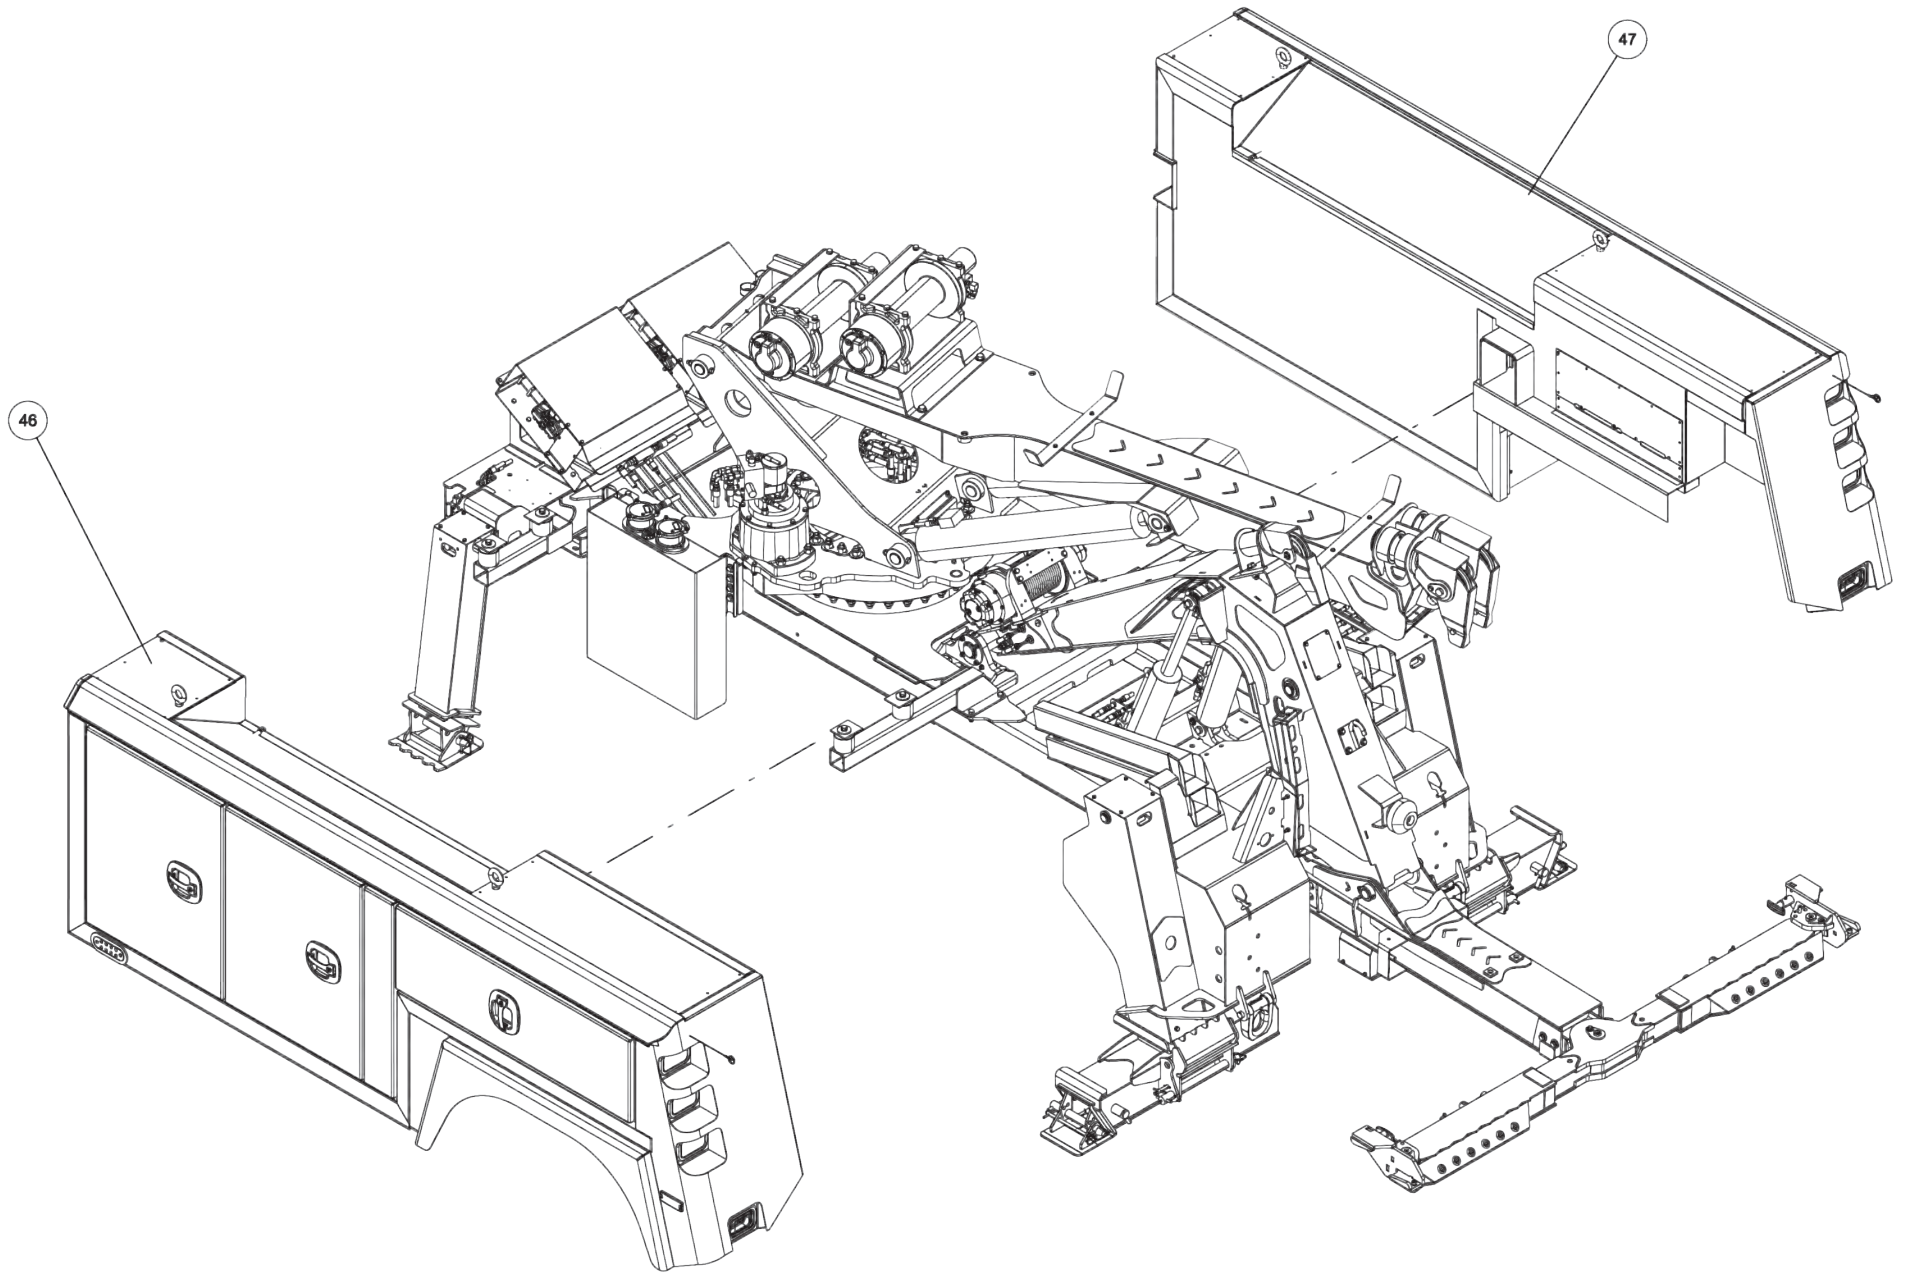

Section I - PARTS

50011505, 600R KNEE BOOM (cont'd)

Section I - PARTS

50011505, 600R KNEE BOOM (cont'd)

ITEM	PART NUMBER	DESCRIPTION	QTY
1	0300364	CLAMP-HOSE,0.875"-2.75" 50"LBS	12
2	0301547	FITTING, ELB 8MJ-12MB 90	2
3	0301577	1/4 OD PLASTIC AIRLINE, BLACK	300
4	03018108	SUCTION HOSE,1-1/4ID X15 100R4	1
5	0301909	RECEPTACLE BOOT	1
6	0301946	FITTING, BLKHD CONNECT	3
7	0301947	FITTING, 45 DEG ADAPTER	1
8	0301948	HD 7 WAY TRAILER CONNECT	1
9	0301965	HOSE HYD, 131"	2
10	0302084	FITTING, 90 DEG ELBOW	4
11	03021648	HYDH 116 6FJX-6M3K-6FJX90S	2
12	0302534	FITTING, 45 DEG ELBOW	2
13	0302906	FITTING, ADAPTER	2
14	0302959	1" NPT X 3 LG NIPPLE	4
15	0303538	FITT, ADAPTER -BRASS 8FP-6MP	1
16	0303539	QUICK DISCONNECT 3/8 FPT	1
17	0303867	PUMP, BI-ROTATIONAL	1
18	0304363	QUICK DISCONNECT 1/2 FPT	2
19	0306539	HOSE BARB 20HOSE16MB90	2
20	0307812	HOSE HYD, 222"	2
21	0310019	SUCTION HOSE,1-1/4ID X30 100R4	2
22	0310192	AIR SOL STK 12VDC 4 BANK	1
23	0311755	WATER SEPARATOR-MONNIER	1
24	0400060	SCREW, 1/4-20X1/2 HHC GR5	2
25	0400062	SCREW, 1/4-20X3/4 THC	4
26	0400103	SCREW, 5/16-18X1-1/4 HHC GR5	8
27	0400109	SCREW, 5/16-18X1 HHC GR5	8

ITEM	PART NUMBER	DESCRIPTION	QTY
28	0400237	SCREW, 1/2-13X4 HHC GR5	8
29	0400382	NUT, 5/16-18 LOK	16
30	0400451	WASHER, 1/4	2
31	0400452	LKWASHER, 1/4	2
32	0400463	WASHER, 5/16	30
33	0400464	LKWASHER, 5/16	6
34	0400491	LKWASHER, 1/2	8
35	0400498	WASHER, 1/2X2X0.125	8
36	0400687	SCREW, 10-24X3/4 PRH SS	2
37	0400816	WASHER, M10 SS	2
38	09016849	DRAG WINCH KIT - 600R KB	1
39	09017890	BUA - 600R KNEEBOOM	1
40	09019353	600R CNTRL PNL KIT, 30.5" RH	1
41	0910535	MNFLD PKG 16 VLV 12VDC W/O HNS	1
42	0911804	AIR REGULATOR-GAUGE ASSEMBLY	1
43	3116-780004	BRACKET, LH - MUD FLAP	1
44	3116-780005	BRACKET, RH - MUD FLAP	1
45	3116-780006	PLATE, MUD FLAP BACKING	2
46	3116-970000	BODY ASSY, LH ALUM 100 CA ROT	1
47	3116-971000	BODY ASSY, RH ALUM 100 CA ROT	1
48	9010520	FITTING-ELBOW 1/4T-1/4NPT	2
49	9012927	ADAPTER, 16MP-20BARB	4
50	9041403	1/2 NC X 1 1/2 HHCS PL GR8	8
51	9402970	TOOLBOX MTG. PAD	8
52	942480011	PLATE,SLOT-SS REAR WASHER TBOX	8
53	GO-138B	MUDFLAP	2
54	HC1338	VALVE, BALL, 1 BRASS	4