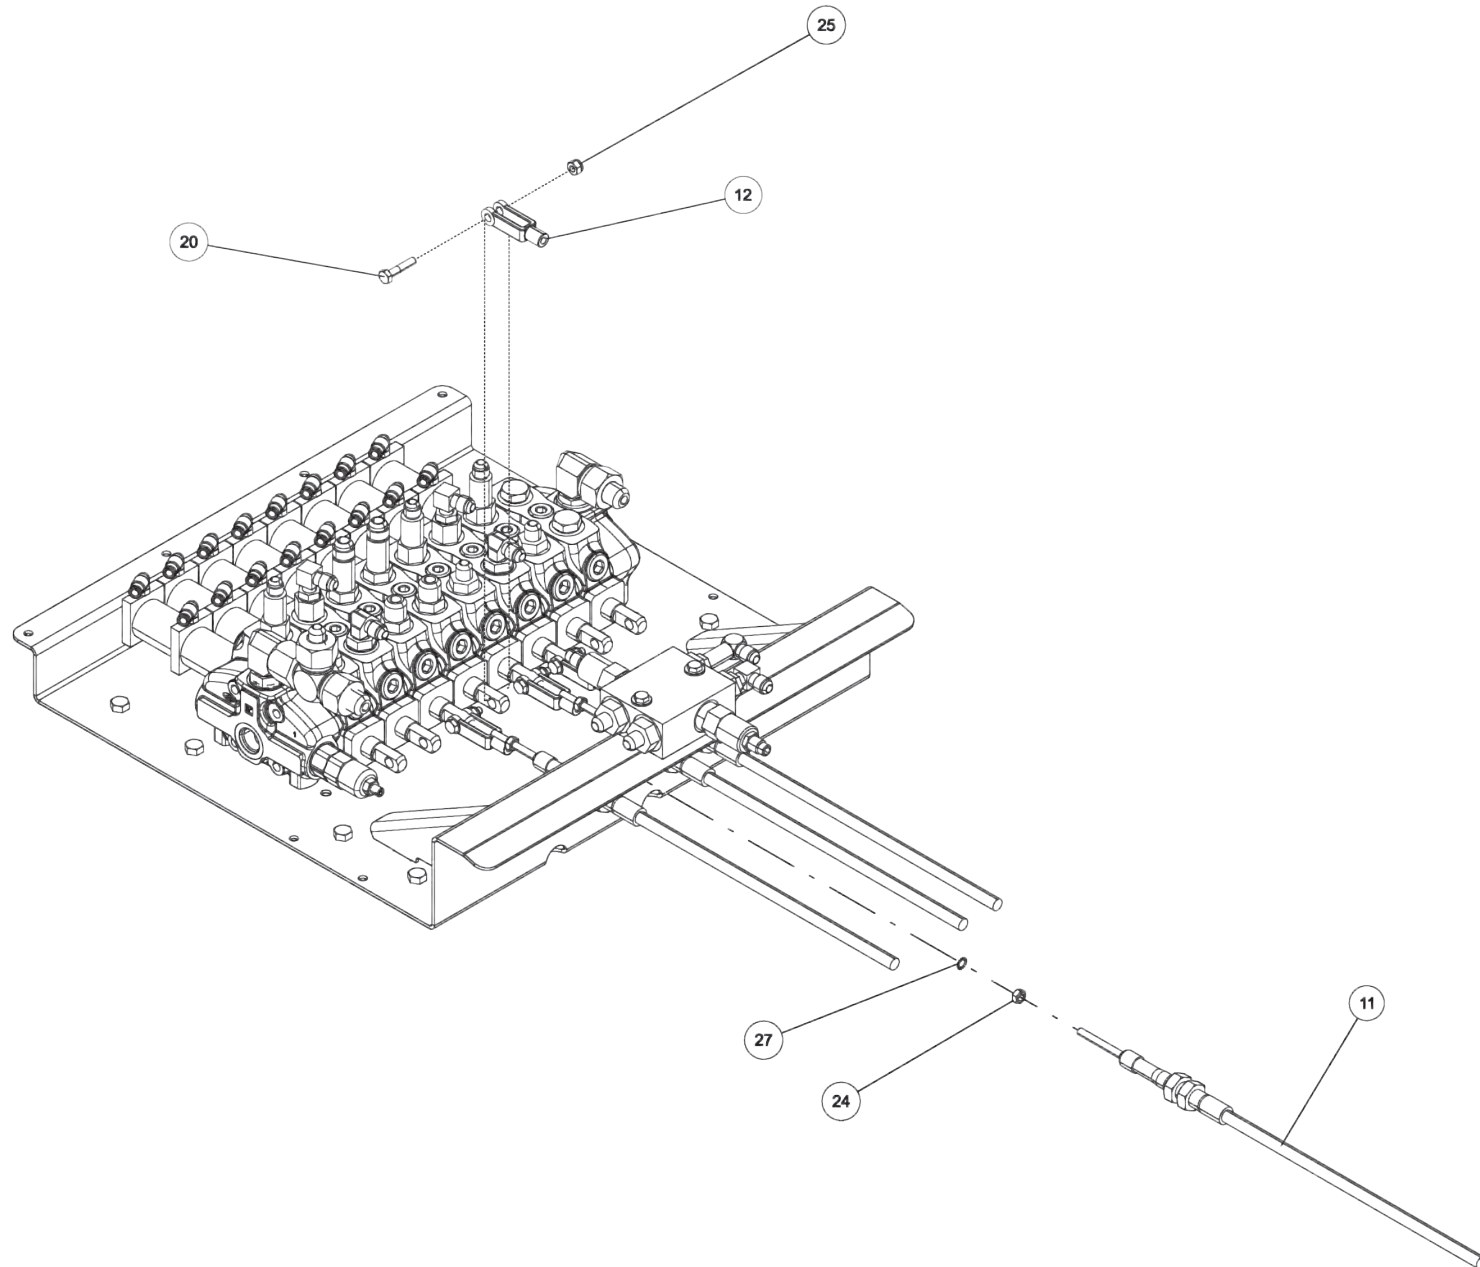

Section I - PARTS

09017534, CONTROL VALVE ASSEMBLY - 8 SPOOL 600R KNEE BOOM (cont'd)

Section I - PARTS

09017534, CONTROL VALVE ASSEMBLY - 8 SPOOL 600R KNEE BOOM (cont'd)

ITEM	PART NUMBER	DESCRIPTION	QTY
1	0300041	CONNECTOR, 8MJ-8MB	2
2	0300044	FITT, HYD CONN. 6MJ-8MB	3
3	0300387	PLUG, 8MB	2
4	0301372	FITTING, ST.CONN. 12FJ-8MJ	2
5	0301445	FITTING, EXTENDED	2
6	0301470	FITTING, 90ELB 6MJ-8MB90	2
7	0301620	FITTING, HYD. 6MJ - 6MB90	3
8	0301778	6MJ - 10MB STRAIGHT CONNECTOR	2
9	03019904	CONTROL VALVE - 8 SPOOL 600R	1
10	0302085	FITTING, 90 DEG ADPTR	2
11	03021621	CNTRL CABLE 131" LG, 1" STROKE	4
12	0302230	ADJ CLEVIS AC-210	4
13	0302826	FITTING, TEE	1
14	0302829	FITTING, ADAPTOR	1
15	0303017	FITTING, CONNECTOR	2
16	0303174	FITTING, CONNECTOR	2
17	0303761	FITTING, ELBOW 6MJ-6MB90L	1
18	0310289	FITTING-LONG ADAPTER 6MJ-8MBLL	3
19	0312902	VALVE, CROSS-OVER RELIEF(2175)	1
20	0400057	SCREW, 1/4-20X1-1/4 HHC	4
21	0400066	SCREW, 1/4-20X3/4 HHC GR5	12
22	0400078	SCREW, 1/4-20X2 HHC GR5	2
23	0400126	SCREW, 3/8-16X1 HHC GR5	8
24	0400365	NUT, 1/4-28 HEX	4
25	0400367	NUT, 1/4-20 LOK	18
26	0400392	NUT, 3/8-16 LOK	8
27	0400458	LKWASHER, 1/4 EXT	4
28	0400463	WASHER, 5/16	4
29	0400652	SCREW, M8-1.25X25 HHC 10.9	4
30	0400801	LKWASHER, M8	4
31	0410654	WASHER, M8	4
32	07023364	COVER - CONTROL VALVE 600R KB	1
33	07023365	SUPPORT - CONTROL VALVE COVER	2
34	08015131	VALVE PAN WLMT - 600R	1
35	9010030	FITT, BRASS ELBOW 1/4T-1/8MPX	16