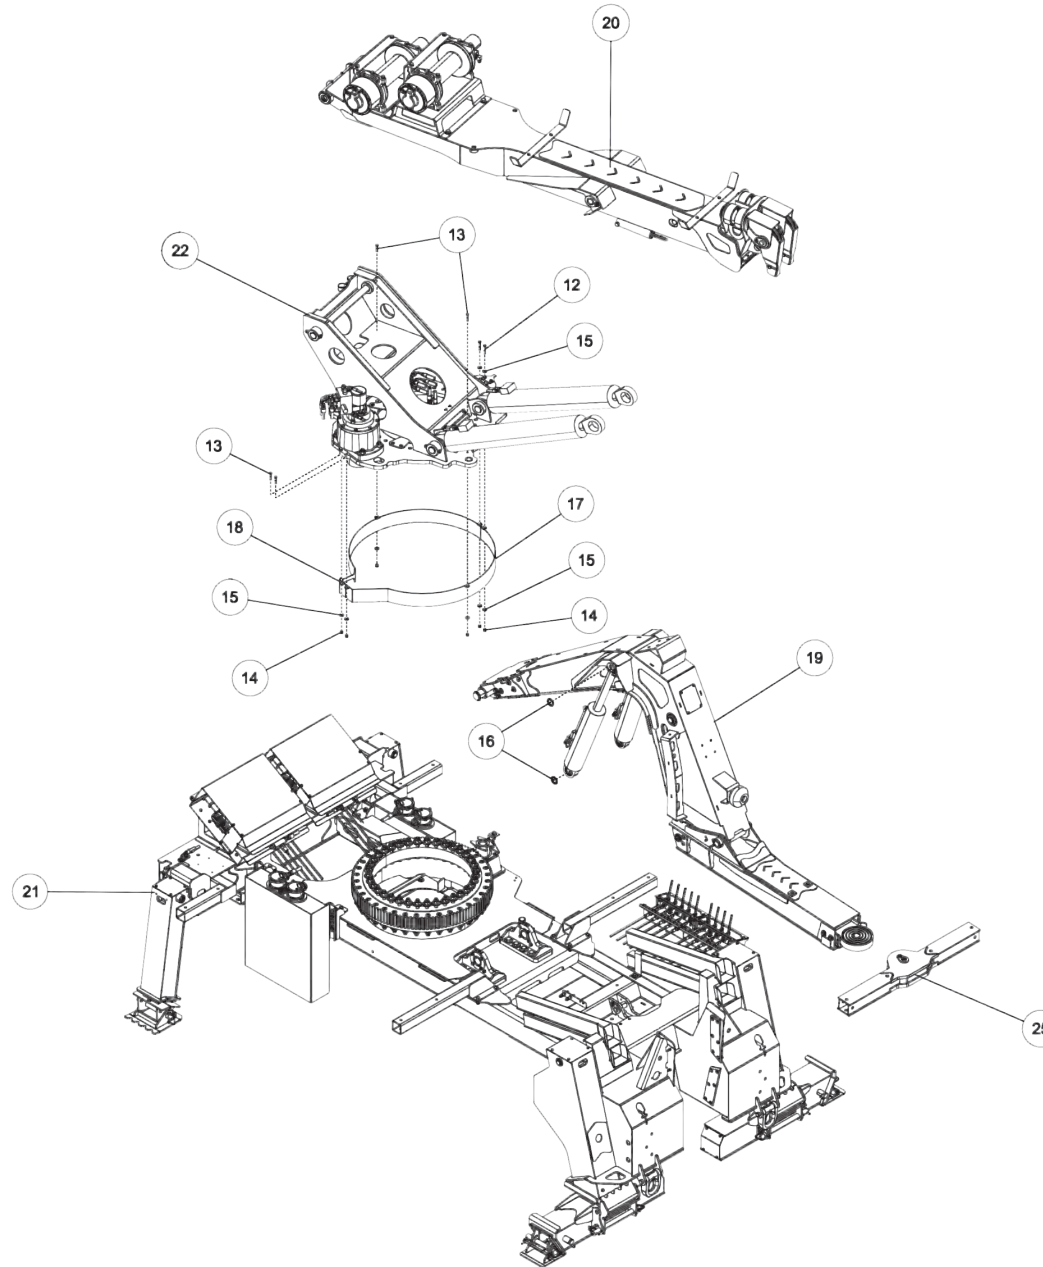

Section I - PARTS

09017890, 600R KNEE BOOM BASIC UNIT ASSEMBLY

Section I - PARTS

09017890, 600R KNEE BOOM BASIC UNIT ASSEMBLY (cont'd)

ITEM	PART NUMBER	DESCRIPTION	QTY
1	03006545	HOSE, 58 6FJX-6M3K-8FJX	2
2	0301113	HOSE HYD, 82"	2
3	0301370	HOSE HYD LIFT CYL 1040-B	1
4	0301529	HOSE HYD, 58	1
5	0302000	HOSE HYD, 24"	4
6	03021206	HOSE HYD 82 8FJX-8M3K-8FJX90S	6
7	03021644	HOSE HYD 82 8FJX-6M3K-6FJX90S	4
8	03021646	HOSE HYD 122 6FJX-6M3K-6FJX90S	2
9	03021647	HYDH 110 6FJX-6M3K-6FJX90S	4
10	0303036	8 FJ CAP	1
11	0311644	HOSE - 80" LG	1
12	0400146	SCREW, 3/8-16X2-1/4 HHC GR5	2
13	0400157	SCREW, 3/8-16X1-3/4 HHC GR5	4
14	0400392	NUT, 3/8-16 LOK	6
15	0400480	WASHER, 3/8	8
16	07025024	SHIM, 600R KB LIFT CYL	8
17	08015074	FRONT SLEW SHEILD WLMT CW	1
18	08015075	REAR SLEW SHEILD WLMT CW	1
19	09012010	600R NO-WINCH KNEEBOOM ASSY	1
20	09017249	RECOVERY BOOM ASSY - 600R	1
21	09017869	SUBFRAME ASSY - 600R KB	1
22	09017889	WRECKER FRAME ASSY - 600R	1
23	0910320	CROSSTUBE, LH PIVOT ASSY-FABR	1
24	0910321	CROSSTUBE, RH PIVOT ASSY-FABR	1
25	3014-960000	CROSSBAR ASSEMBLY 3014	1