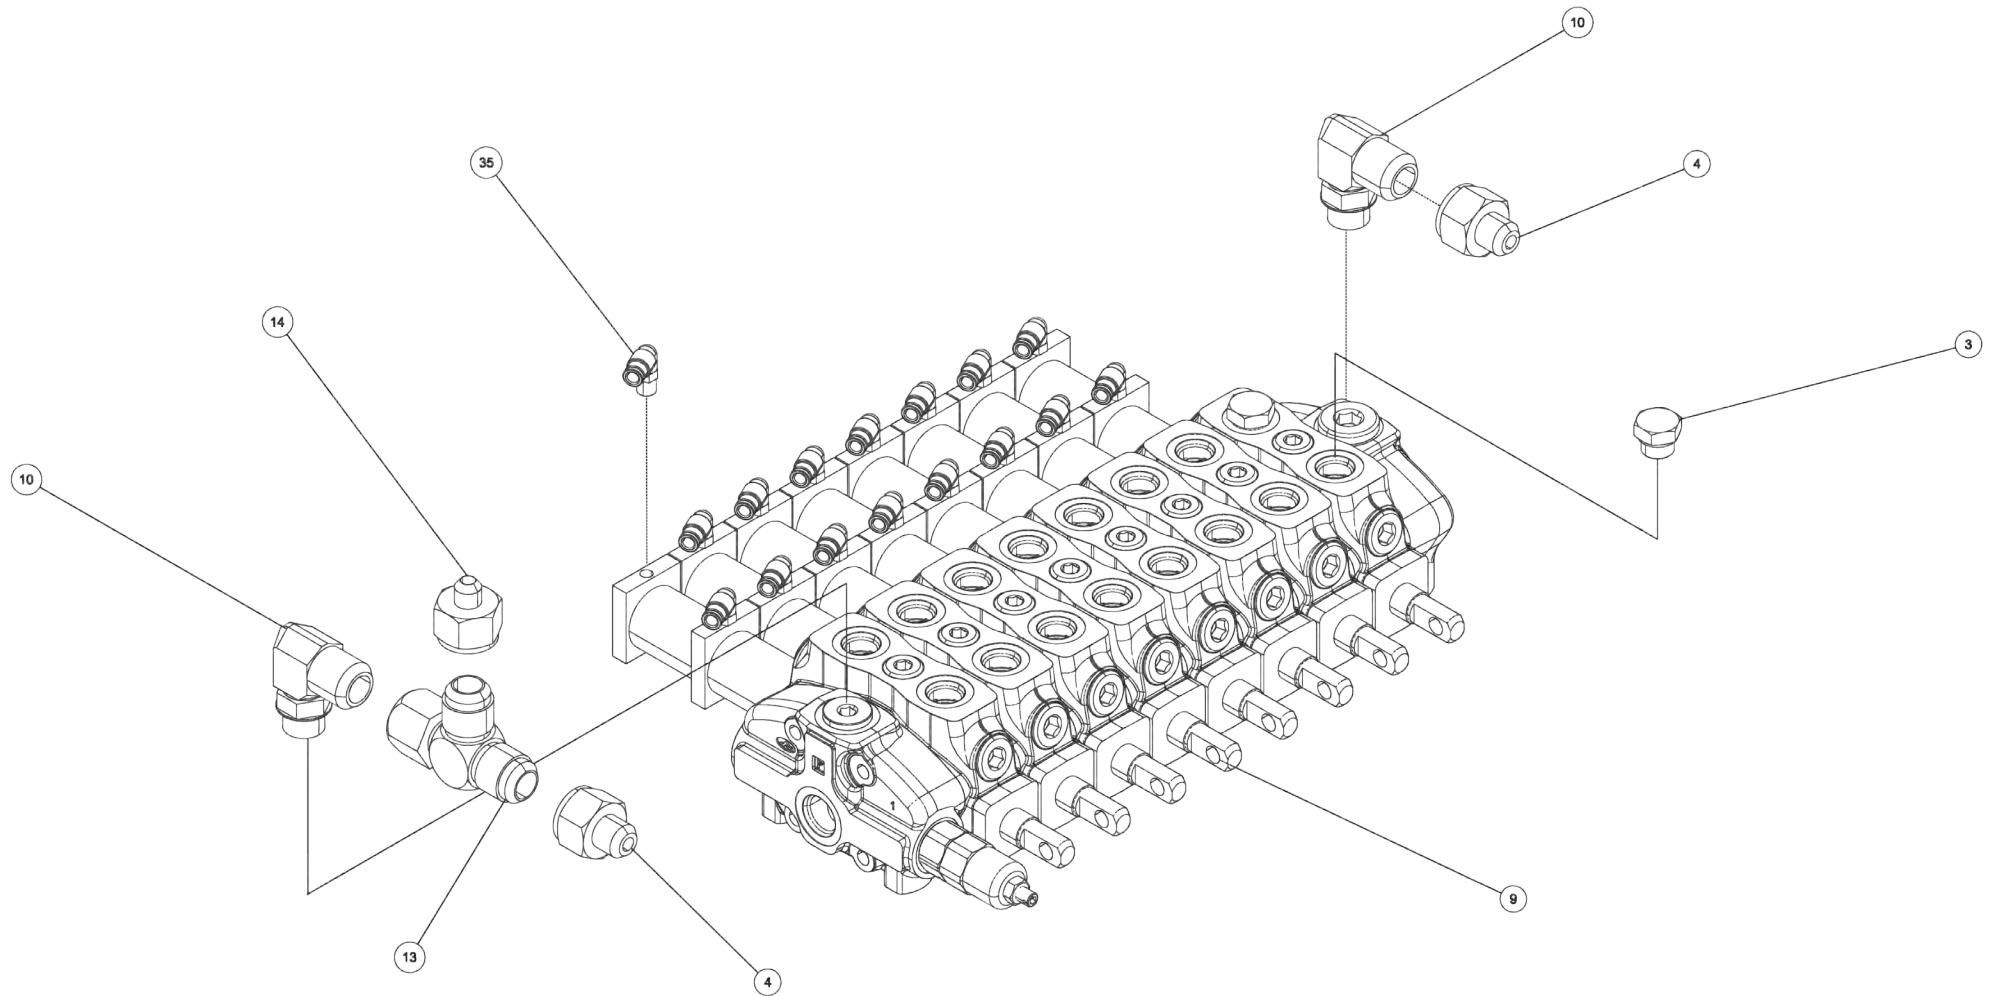

Section I - PARTS

09017534, CONTROL VALVE ASSEMBLY - 8 SPOOL 600R KNEE BOOM

Section I - PARTS

09017534, CONTROL VALVE ASSEMBLY - 8 SPOOL 600R KNEE BOOM (cont'd)

ITEM	PART NUMBER	DESCRIPTION	QTY
1	0300041	CONNECTOR, 8MJ-8MB	2
2	0300044	FITT, HYD CONN. 6MJ-8MB	3
3	0300387	PLUG, 8MB	2
4	0301372	FITTING, ST.CONN. 12FJ-8MJ	2
5	0301445	FITTING, EXTENDED	2
6	0301470	FITTING, 90ELB 6MJ-8MB90	2
7	0301620	FITTING, HYD. 6MJ - 6MB90	3
8	0301778	6MJ - 10MB STRAIGHT CONNECTOR	2
9	03019904	CONTROL VALVE - 8 SPOOL 600R	1
10	0302085	FITTING, 90 DEG ADPTR	2
11	03021621	CNTRL CABLE 131" LG, 1" STROKE	4
12	0302230	ADJ CLEVIS AC-210	4
13	0302826	FITTING, TEE	1
14	0302829	FITTING, ADAPTOR	1
15	0303017	FITTING, CONNECTOR	2
16	0303174	FITTING, CONNECTOR	2
17	0303761	FITTING, ELBOW 6MJ-6MB90L	1
18	0310289	FITTING-LONG ADAPTER 6MJ-8MBLL	3
19	0312902	VALVE, CROSS-OVER RELIEF(2175)	1
20	0400057	SCREW, 1/4-20X1-1/4 HHC	4
21	0400066	SCREW, 1/4-20X3/4 HHC GR5	12
22	0400078	SCREW, 1/4-20X2 HHC GR5	2
23	0400126	SCREW, 3/8-16X1 HHC GR5	8
24	0400365	NUT, 1/4-28 HEX	4
25	0400367	NUT, 1/4-20 LOK	18
26	0400392	NUT, 3/8-16 LOK	8
27	0400458	LKWASHER, 1/4 EXT	4
28	0400463	WASHER, 5/16	4
29	0400652	SCREW, M8-1.25X25 HHC 10.9	4
30	0400801	LKWASHER, M8	4
31	0410654	WASHER, M8	4
32	07023364	COVER - CONTROL VALVE 600R KB	1
33	07023365	SUPPORT - CONTROL VALVE COVER	2
34	08015131	VALVE PAN WLMT - 600R	1
35	9010030	FITT, BRASS ELBOW 1/4T-1/8MPX	16