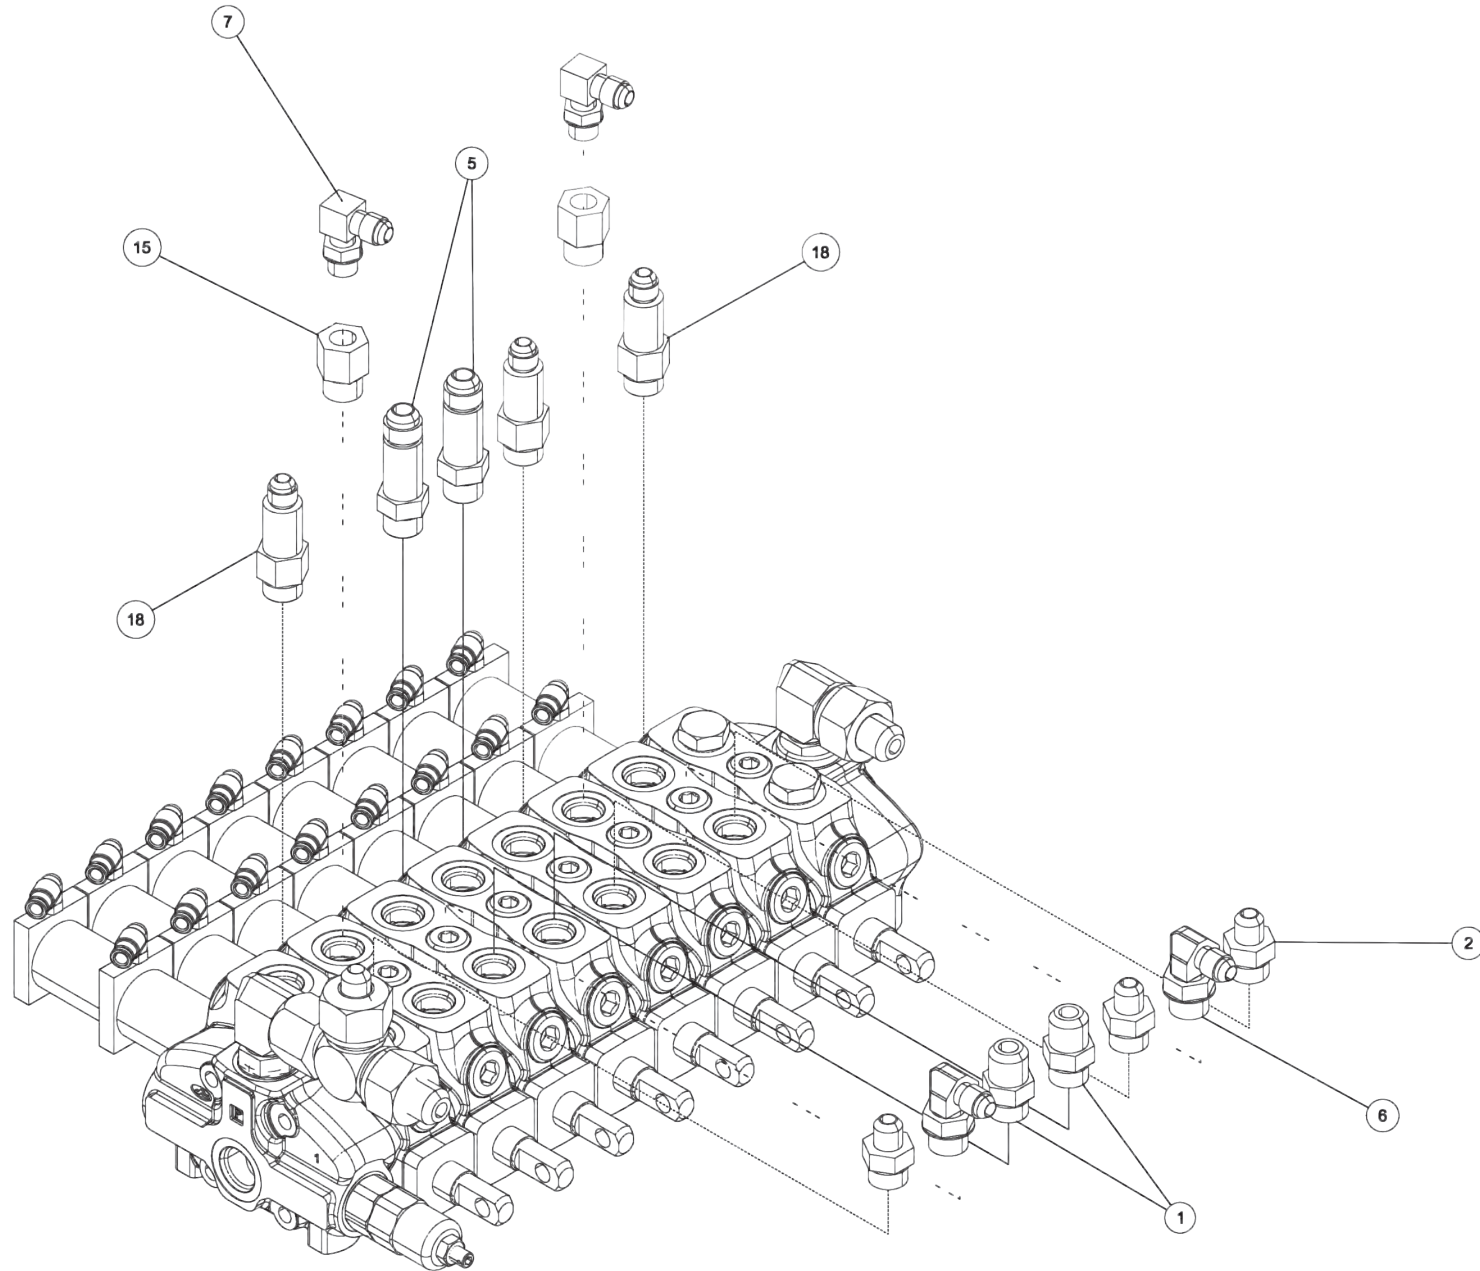

Section I - PARTS

09017534, CONTROL VALVE ASSEMBLY - 8 SPOOL 600R KNEE BOOM (cont'd)

Section I - PARTS

09017534, CONTROL VALVE ASSEMBLY - 8 SPOOL 600R KNEE BOOM (cont'd)

ITEM	PART NUMBER	DESCRIPTION	QTY
1	0300041	CONNECTOR, 8MJ-8MB	2
2	0300044	FITT, HYD CONN. 6MJ-8MB	3
3	0300387	PLUG, 8MB	2
4	0301372	FITTING, ST.CONN. 12FJ-8MJ	2
5	0301445	FITTING, EXTENDED	2
6	0301470	FITTING, 90ELB 6MJ-8MB90	2
7	0301620	FITTING, HYD. 6MJ - 6MB90	3
8	0301778	6MJ - 10MB STRAIGHT CONNECTOR	2
9	03019904	CONTROL VALVE - 8 SPOOL 600R	1
10	0302085	FITTING, 90 DEG ADPTR	2
11	03021621	CNTRL CABLE 131" LG, 1" STROKE	4
12	0302230	ADJ CLEVIS AC-210	4
13	0302826	FITTING, TEE	1
14	0302829	FITTING, ADAPTOR	1
15	0303017	FITTING, CONNECTOR	2
16	0303174	FITTING, CONNECTOR	2
17	0303761	FITTING, ELBOW 6MJ-6MB90L	1
18	0310289	FITTING-LONG ADAPTER 6MJ-8MBLL	3
19	0312902	VALVE, CROSS-OVER RELIEF(2175)	1
20	0400057	SCREW, 1/4-20X1-1/4 HHC	4
21	0400066	SCREW, 1/4-20X3/4 HHC GR5	12
22	0400078	SCREW, 1/4-20X2 HHC GR5	2
23	0400126	SCREW, 3/8-16X1 HHC GR5	8
24	0400365	NUT, 1/4-28 HEX	4
25	0400367	NUT, 1/4-20 LOK	18
26	0400392	NUT, 3/8-16 LOK	8
27	0400458	LKWASHER, 1/4 EXT	4
28	0400463	WASHER, 5/16	4
29	0400652	SCREW, M8-1.25X25 HHC 10.9	4
30	0400801	LKWASHER, M8	4
31	0410654	WASHER, M8	4
32	07023364	COVER - CONTROL VALVE 600R KB	1
33	07023365	SUPPORT - CONTROL VALVE COVER	2
34	08015131	VALVE PAN WLMT - 600R	1
35	9010030	FITT, BRASS ELBOW 1/4T-1/8MPX	16