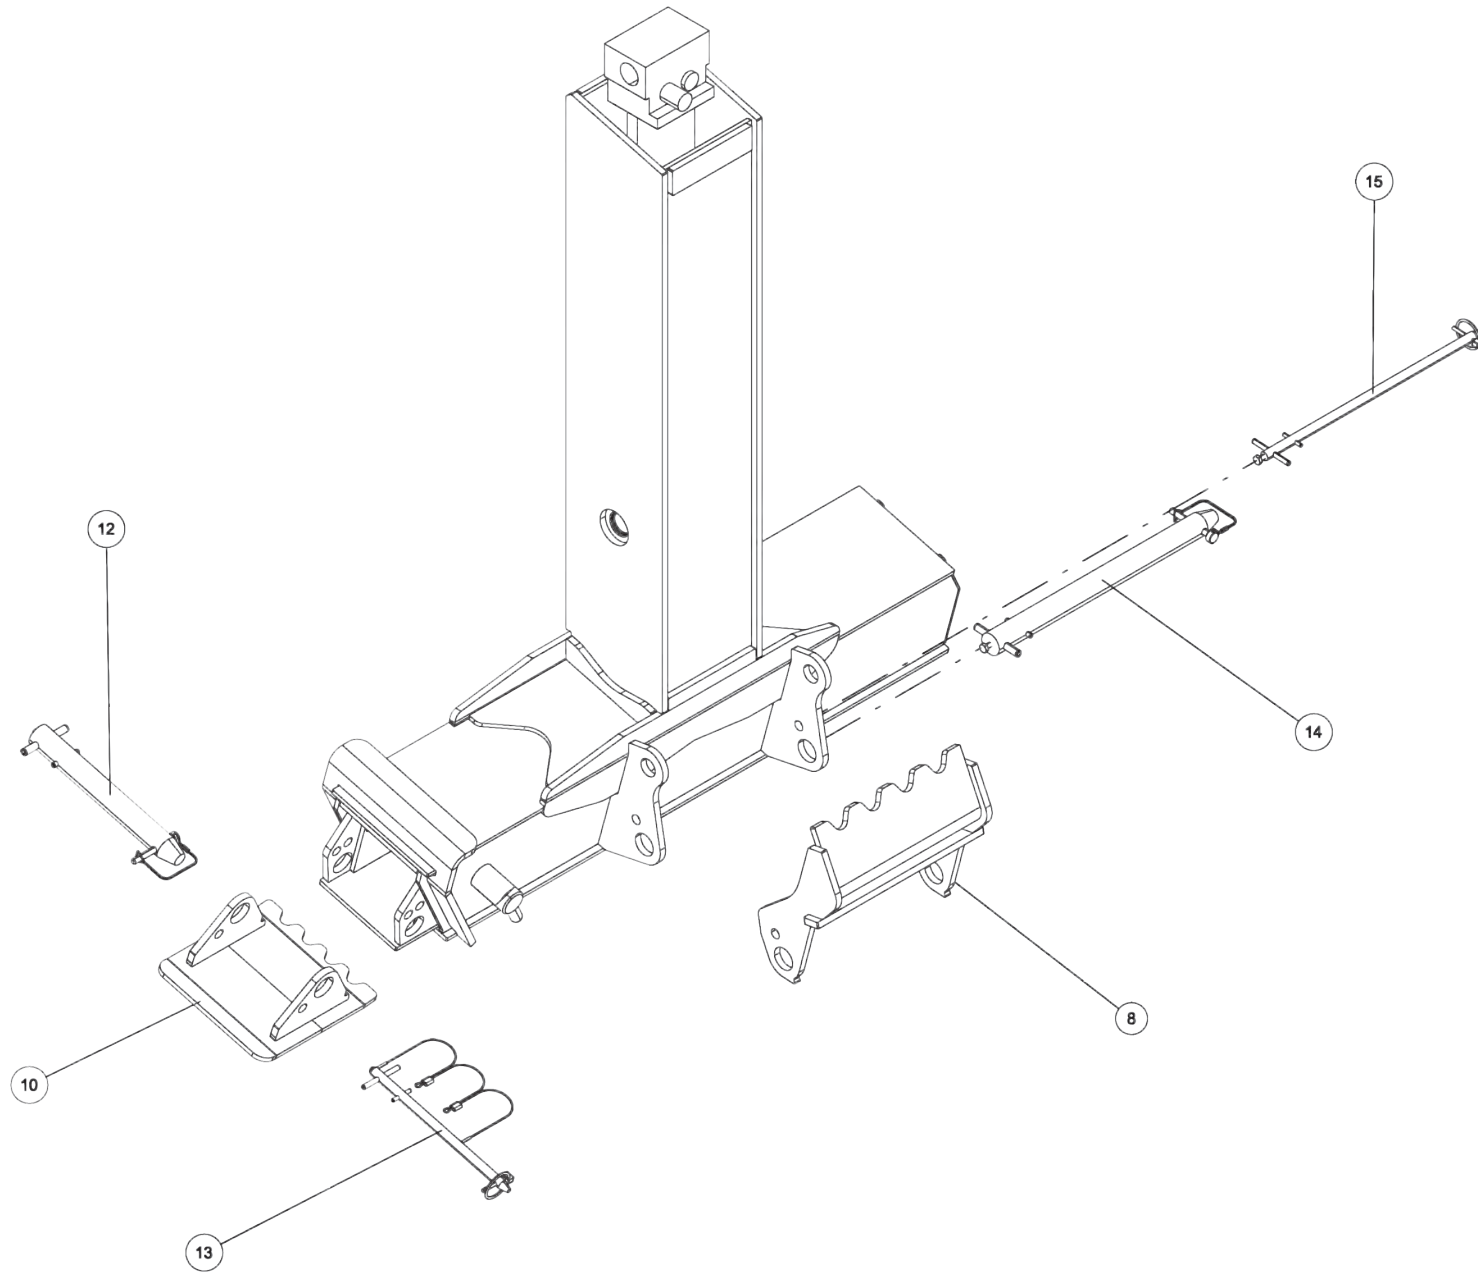

Section I - PARTS

3116-912000, LH REAR OUTRIGGER ASSEMBLY (cont'd)

Section I - PARTS

3116-912000, LH REAR OUTRIGGER ASSEMBLY (cont'd)

ITEM	PART NUMBER	DESCRIPTION	QTY
1	0300113	GREASE FITTING, 1/4-28 STR	1
2	0301522	ADAPTER, 6MJ-6MB	2
3	0400059	SCREW, 1/4-20X5/8 HHC GR5	6
4	0400452	LKWASHER, 1/4	6
5	3116-700006	PIN, LOWER JACK LEG CYLINDER	1
6	3116-712020	PANEL, COVER REAR OUTRIGGER	1
7	3116-812000	LH REAR OUTRIGGER WELD'T	1
8	3116-812500	REAR OUTRIGGER SPADE WELD'T	1
9	3116-814000	REAR INNER OUTRIGGER WELD'T	1
10	3116-814500	REAR OUTRIGGER PAD WELD'T	1
11	3116-816800	OUTRIGGER STOP BLOCK WELD'T	1
12	3116-905003	PIVOT PIN, REAR O/R SPADE ASSY	1
13	3116-905004	RETAIN PIN,REAR O/R SPADE ASSY	1
14	3116-905005	PIVOT PIN, JACKLEG SPADE ASSY	1
15	3116-905006	RETAIN PIN, JACKLEG SPADE ASSY	1
16	511-3000005	CYLINDER, FRONT OUTRIGGER	1
17	9057125	RETAINING RING, 1-1/4 INT	2