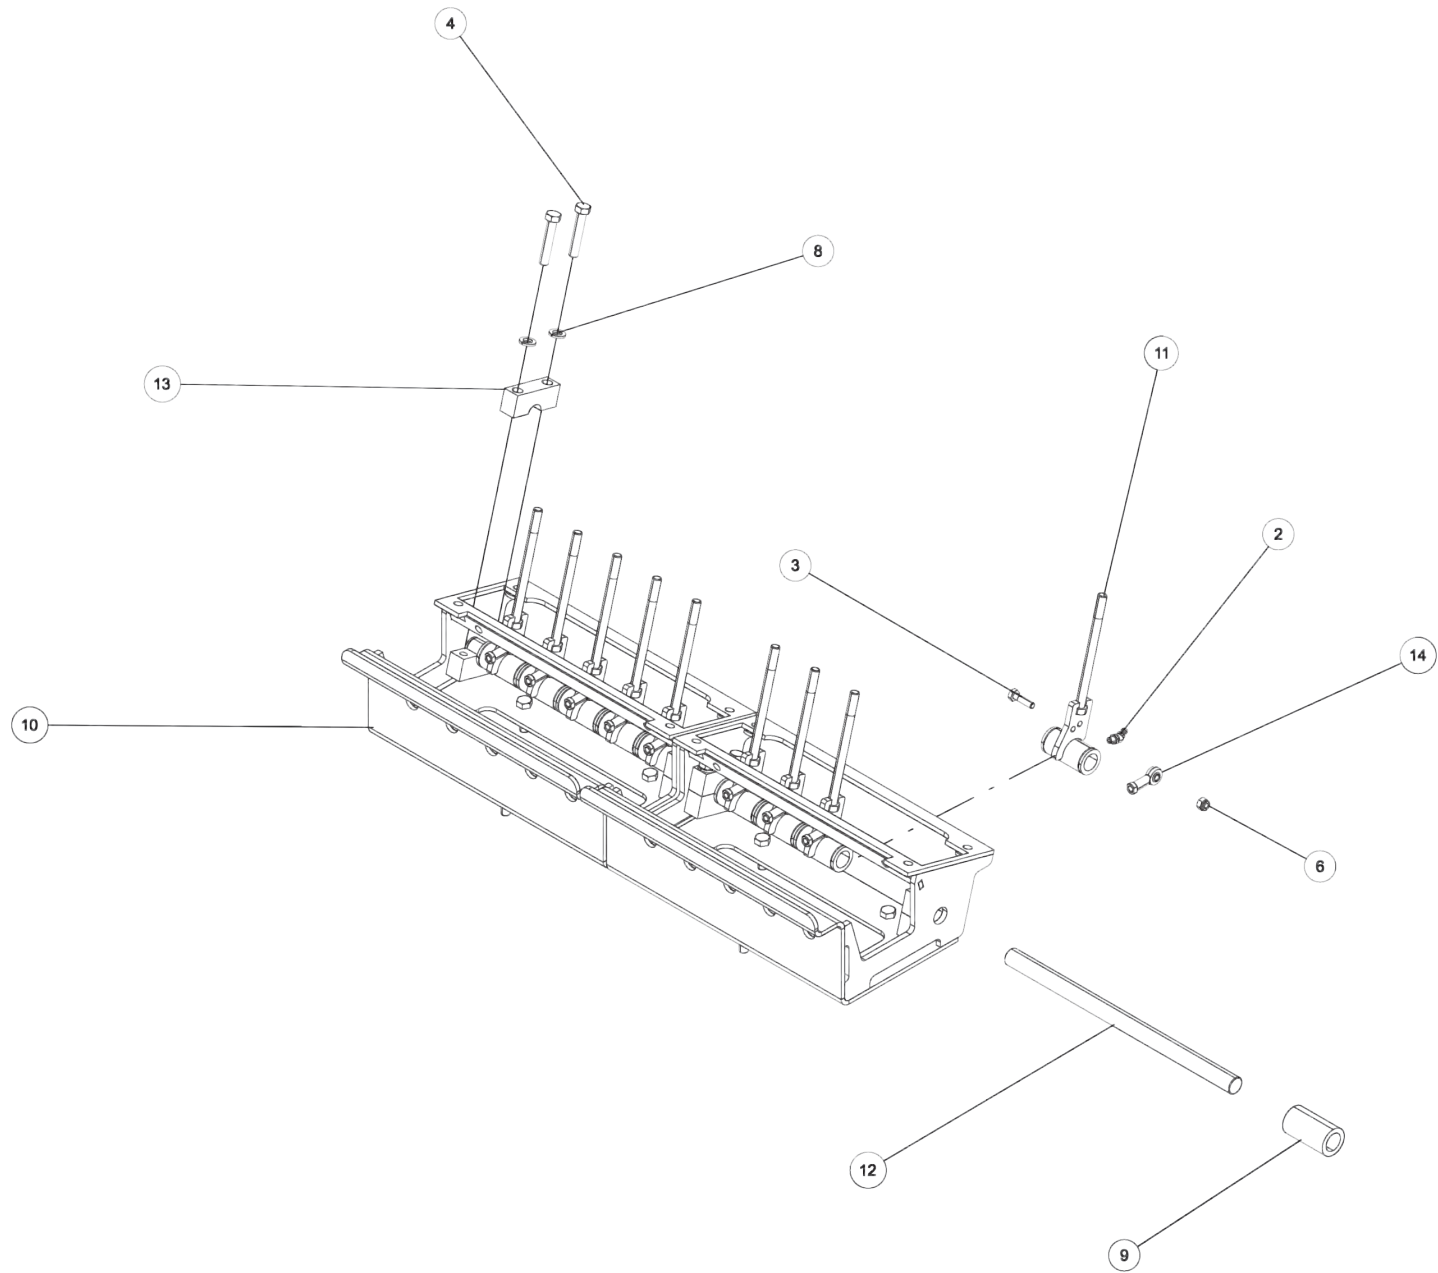

Section I - PARTS

09017893, CONTROL ASSEMBLY - RH 600R KNEE BOOM

Section I - PARTS

09017893, CONTROL ASSEMBLY - RH 600R KNEE BOOM (cont'd)

ITEM	PART NUMBER	DESCRIPTION	QTY
1	03021621	CNTRL CABLE 131" LG, 1" STROKE	9
2	0302726	GREASE FITTING, 1/4-28 45	9
3	0400070	SCREW, 1/4-20X1 HHC GR5	9
4	0400173	SCREW, 3/8-16X2 HHC GR8	8
5	0400366	NUT, 1/4-20 HEX	9
6	0400367	NUT, 1/4-20 LOK	9
7	0400458	LKWASHER, 1/4 EXT	9
8	0400482	LKWASHER, 3/8	8
9	0718535	SPACER	1
10	0807538	REAR CONTROL BRACKET WLMT	2
11	0908406	CONTROL HANDLE ASSY	9
12	3014-700003	PIN - CONTROLS - 12.75" LGTH	2
13	3014-798701	BLOCK - RETAINING	4
14	HD0900	BEARING, ROD END, 1/4-28	9