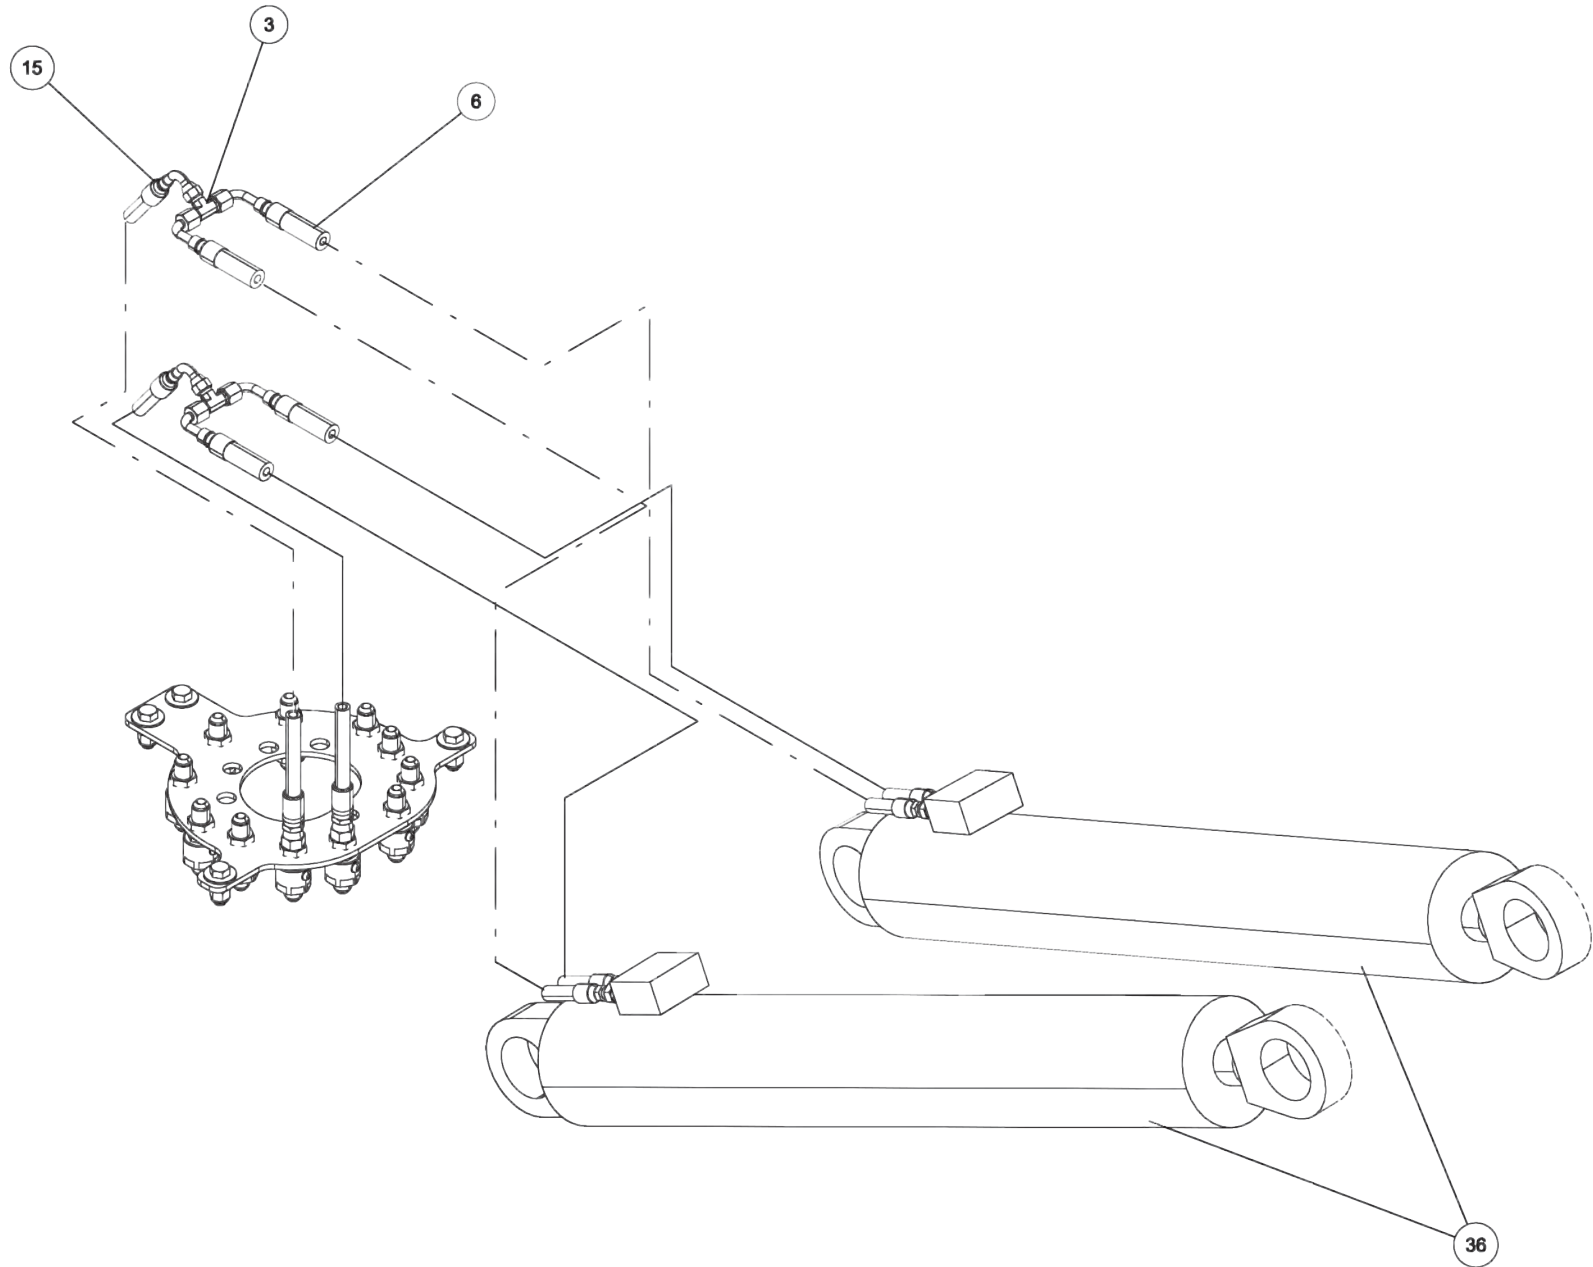

Section I - PARTS

09017889, WRECKER FRAME ASSY - 600R (cont'd)

Section I - PARTS

09017889, WRECKER FRAME ASSY - 600R (cont'd)

ITEM	PART NUMBER	DESCRIPTION	QTY
1	0300044	FITT, HYD CONN. 6MJ-8MB	2
2	0300787	HOSE HYD, 53" LG	2
3	0301377	FITTING, TEE, 3/8" JIC	2
4	0301471	HOSE, 30" 8FJK-8M3K-8FJX90	1
5	0301522	ADAPTER, 6MJ-6MB	4
6	0301998	HOSE HYD, 24" LG	4
7	0302052	TEE, 8MJ-8FJX-8MJ RUN	2
8	0303036	8 FJ CAP	1
9	0303182	HOSE HYD, 41"	3
10	0303373	CLAMP INSULATED 2"2	
11	0303761	FITTING, ELBOW 6MJ-6MB90L	1
12	0303994	HOSE ASSY- 22"	1
13	0307106	FITT, CONNECTOR 4MB-6FB	1
14	0307651	PLANETARY DRIVE W/ BRAKE 105E	1
15	0311640	HOSE ASSY - 12"LG	2
16	0400070	SCREW, 1/4-20X1 HHC GR5	2
17	0400081	SCREW, 1/4-20X3-1/2 HHC GR5	4
18	0400122	SCREW, 3/8-16X1-1/4 HHC GR5	2
19	0400177	SCREW, 1/2-13X1-1/4 HHC GR5	3
20	0400237	SCREW, 1/2-13X4 HHC GR5	3
21	0400408	NUT, 1/2-13 LOK	4
22	0400431	NUT, 3/4-10 LOK GR8	4
23	0400451	WASHER, 1/4	2
24	0400452	LKWASHER, 1/4	6
25	0400491	LKWASHER, 1/2	2
26	0400762	SCREW, 3/4-10X3-3/4 FHS	4
27	07025173	SPACER, 600R LIFT CYL	2
28	07029839	PLATE, PROX SENSOR FLAG 600R	1
29	08015482	WRECKER FRAME WLMT - 600R	1
30	0910238	SWING LIMIT VALVE ASSY - 1140	1
31	28057005	PLATE - SWIVEL PLATE FRONT MTG	1
32	28057006	PLATE - SWIVEL PLATE SIDE MTG	2
33	28059003	HYDRAULIC SWIVEL ASSEMBLY	1
34	3116-700008	PIN, MAIN BOOM PIVOT	1
35	3116-700009	PIN, MAIN BOOM LOWER LIFT CYL	2
36	511-5000002	CYL, HYD - BOOM LIFT	2
37	512-080001	VALVE, SWING CONTROL	1
38	515-000101	HYDRAULIC MOTOR TC SERIES	1
39	HC1291	FITTING, 4MJ-4MB STR THR	1