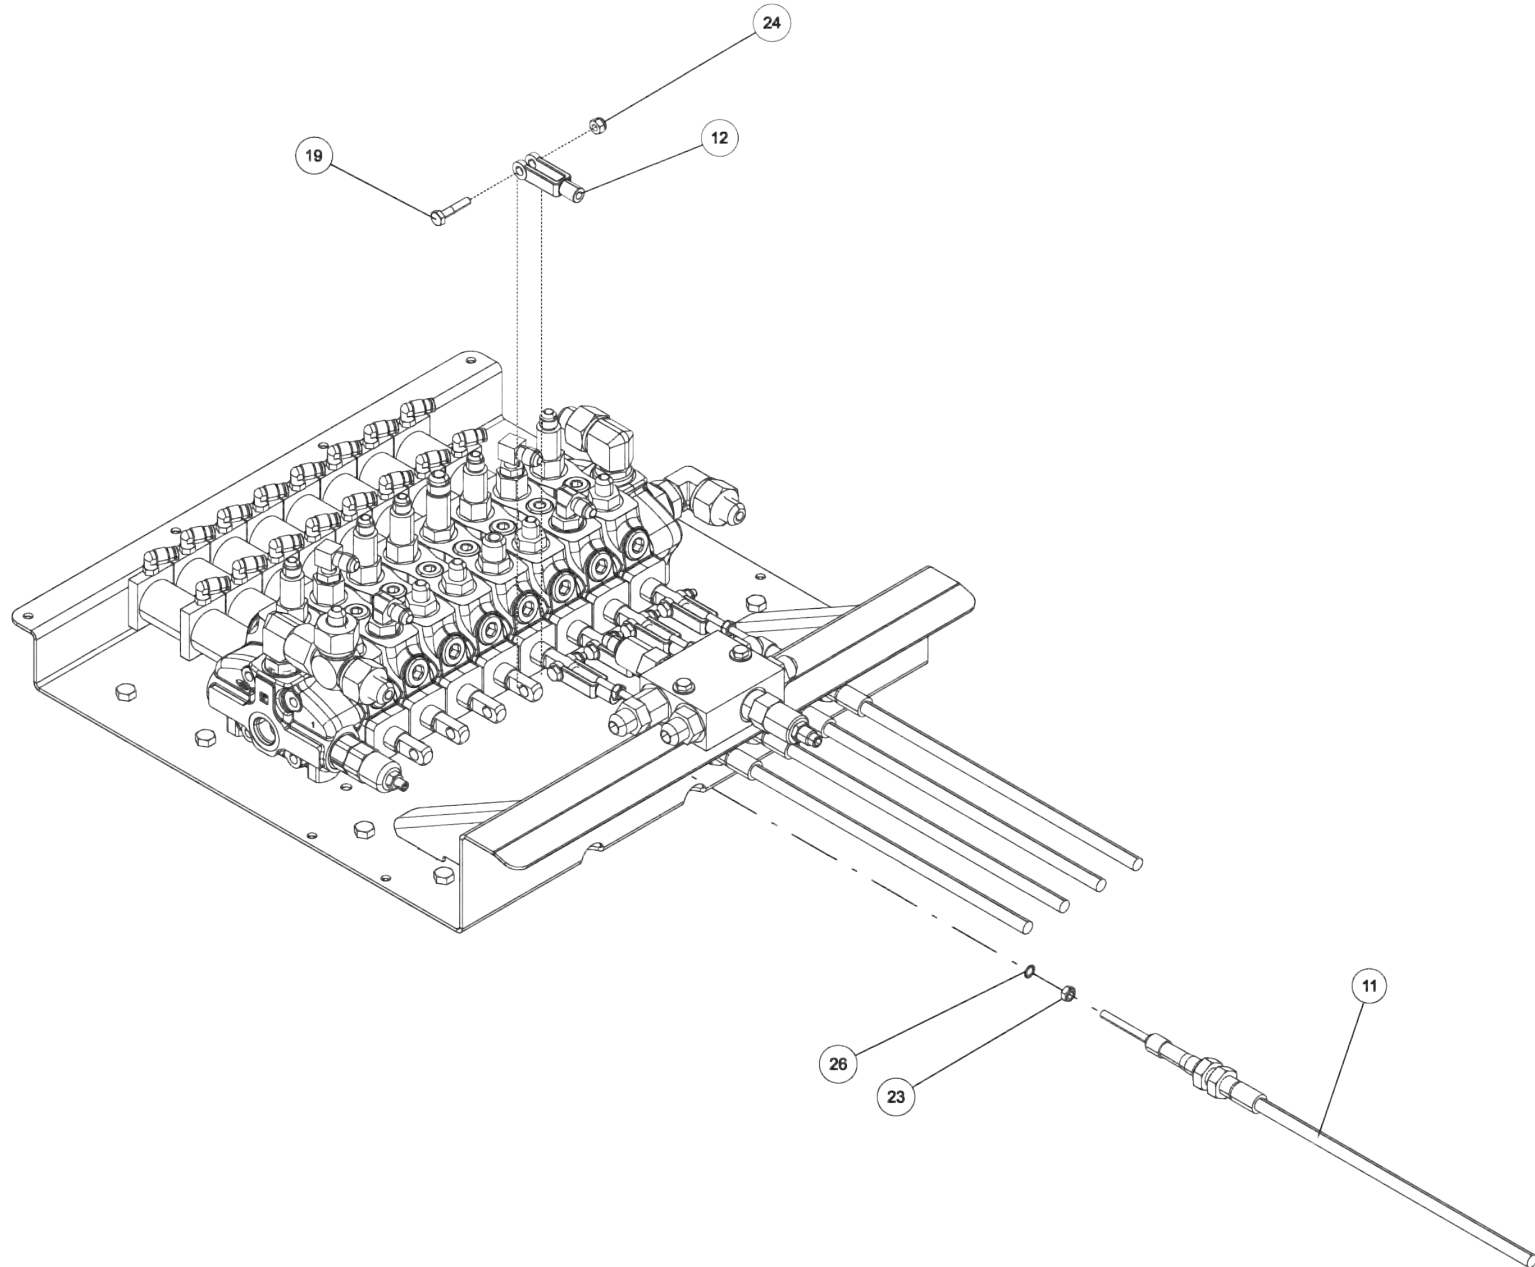

Section I - PARTS

09017529, CONTROL VALVE ASSEMBLY - 8 SPOOL 600R KNEE BOOM (cont'd)

Section I - PARTS

09017529, CONTROL VALVE ASSEMBLY - 8 SPOOL 600R KNEE BOOM (cont'd)

ITEM	PART NUMBER	DESCRIPTION	QTY
1	0300041	CONNECTOR, 8MJ-8MB	1
2	0300044	FITT, HYD CONN. 6MJ-8MB	5
3	0301372	FITTING, ST.CONN. 12FJ-8MJ	3
4	0301376	CONNECTOR 8 MJ - 10 MB	4
5	0301445	FITTING, EXTENDED	1
6	0301470	FITTING, 90ELB 6MJ-8MB90	2
7	0301545	FITTING, ELB 12MJ-12MB 90	1
8	0301620	FITTING, HYD. 6MJ - 6MB90	2
9	03019904	CONTROL VALVE - 8 SPOOL 600R	1
10	0302085	FITTING, 90 DEG ADPTR	2
11	03021621	CNTRL CABLE 131" LG, 1" STROKE	5
12	0302230	ADJ CLEVIS AC-210	5
13	0302826	FITTING, TEE	1
14	0302829	FITTING, ADAPTER	1
15	0303017	FITTING, CONNECTOR	2
16	0303176	ADAPTER, 10MB-8FP	1
17	0310289	FITTING-LONG ADAPTER 6MJ-8MBLL	5
18	0311712	FITTING ADAPTER STR	1
19	0400057	SCREW, 1/4-20X1-1/4 HHC	5
20	0400066	SCREW, 1/4-20X3/4 HHC GR5	12
21	0400078	SCREW, 1/4-20X2 HHC GR5	2
22	0400126	SCREW, 3/8-16X1 HHC GR5	8
23	0400365	NUT, 1/4-28 HEX	5
24	0400367	NUT, 1/4-20 LOK	19
25	0400392	NUT, 3/8-16 LOK	8
26	0400458	LKWASHER, 1/4 EXT	5
27	0400463	WASHER, 5/16	2
28	0400652	SCREW, M8-1.25X25 HHC 10.9	4
29	0400801	LKWASHER, M8	4
30	0410654	WASHER, M8	4
31	07023364	COVER - CONTROL VALVE 600R KB	1
32	07023365	SUPPORT - CONTROL VALVE COVER	2
33	08015131	VALVE PAN WLMT - 600R	1
34	24773023	VALVE - CROSS-OVER RELIEF	1
35	9010030	FITT, BRASS ELBOW 1/4T-1/8MPX	16