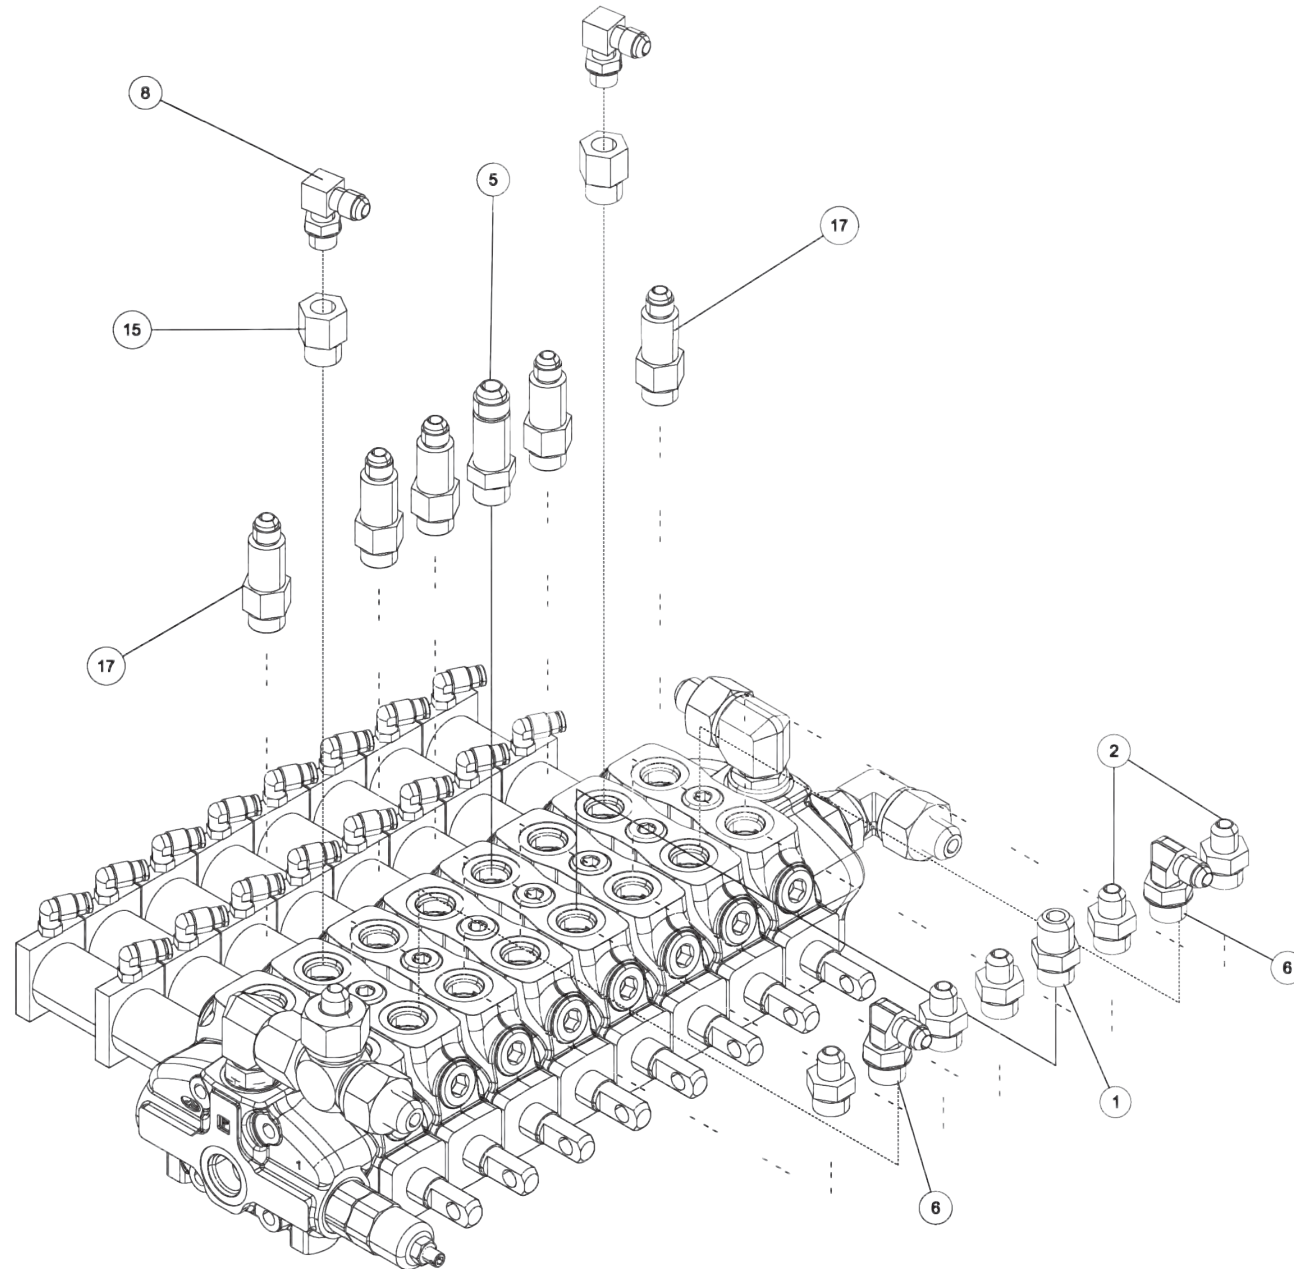

Section I - PARTS

09017529, CONTROL VALVE ASSEMBLY - 8 SPOOL 600R KNEE BOOM (cont'd)

Section I - PARTS

09017529, CONTROL VALVE ASSEMBLY - 8 SPOOL 600R KNEE BOOM (cont'd)

ITEM	PART NUMBER	DESCRIPTION	QTY
1	0300041	CONNECTOR, 8MJ-8MB	1
2	0300044	FITT, HYD CONN. 6MJ-8MB	5
3	0301372	FITTING, ST.CONN. 12FJ-8MJ	3
4	0301376	CONNECTOR 8 MJ - 10 MB	4
5	0301445	FITTING, EXTENDED	1
6	0301470	FITTING, 90ELB 6MJ-8MB90	2
7	0301545	FITTING, ELB 12MJ-12MB 90	1
8	0301620	FITTING, HYD. 6MJ - 6MB90	2
9	03019904	CONTROL VALVE - 8 SPOOL 600R	1
10	0302085	FITTING, 90 DEG ADPTR	2
11	03021621	CNTRL CABLE 131" LG, 1" STROKE	5
12	0302230	ADJ CLEVIS AC-210	5
13	0302826	FITTING, TEE	1
14	0302829	FITTING, ADAPTER	1
15	0303017	FITTING, CONNECTOR	2
16	0303176	ADAPTER, 10MB-8FP	1
17	0310289	FITTING-LONG ADAPTER 6MJ-8MBLL	5
18	0311712	FITTING ADAPTER STR	1
19	0400057	SCREW, 1/4-20X1-1/4 HHC	5
20	0400066	SCREW, 1/4-20X3/4 HHC GR5	12
21	0400078	SCREW, 1/4-20X2 HHC GR5	2
22	0400126	SCREW, 3/8-16X1 HHC GR5	8
23	0400365	NUT, 1/4-28 HEX	5
24	0400367	NUT, 1/4-20 LOK	19
25	0400392	NUT, 3/8-16 LOK	8
26	0400458	LKWASHER, 1/4 EXT	5
27	0400463	WASHER, 5/16	2
28	0400652	SCREW, M8-1.25X25 HHC 10.9	4
29	0400801	LKWASHER, M8	4
30	0410654	WASHER, M8	4
31	07023364	COVER - CONTROL VALVE 600R KB	1
32	07023365	SUPPORT - CONTROL VALVE COVER	2
33	08015131	VALVE PAN WLMT - 600R	1
34	24773023	VALVE - CROSS-OVER RELIEF	1
35	9010030	FITT, BRASS ELBOW 1/4T-1/8MPX	16