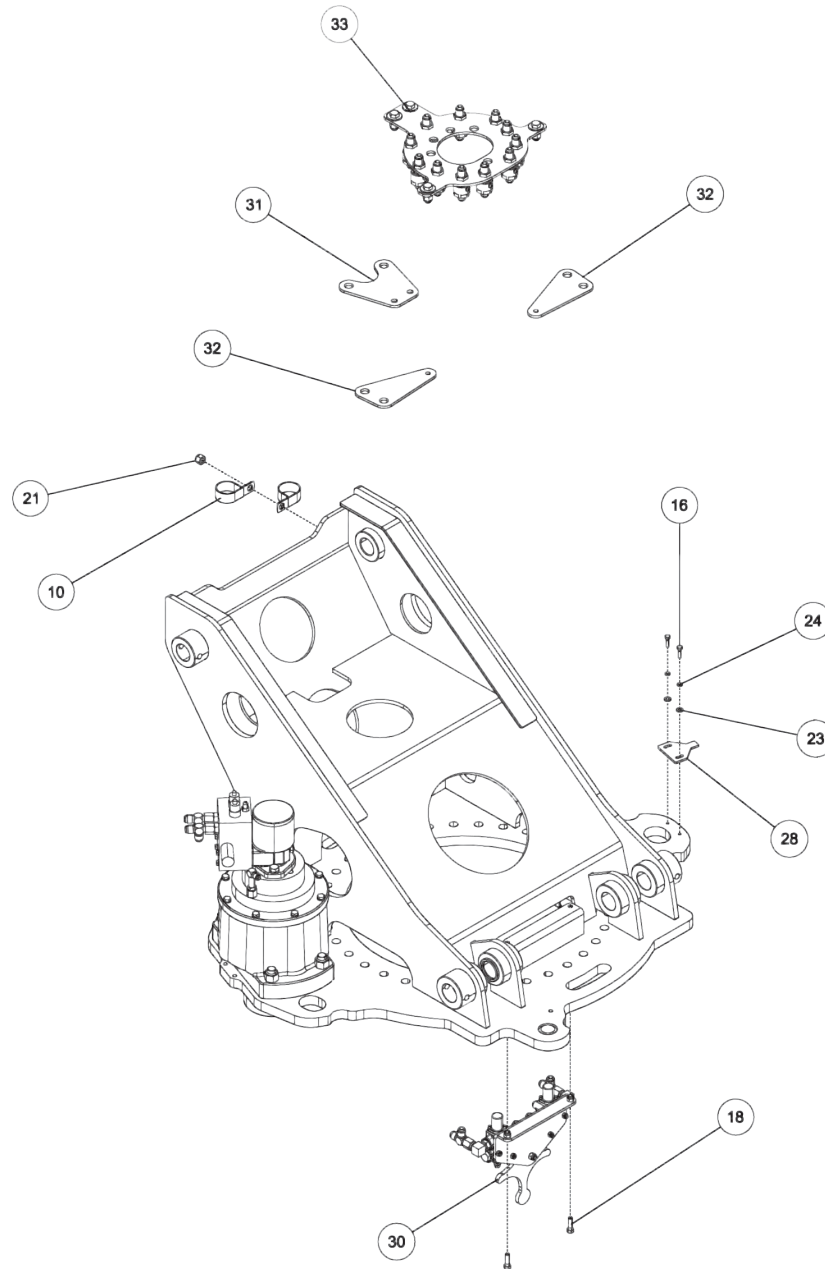

Section I - PARTS

09017889, WRECKER FRAME ASSY - 600R (cont'd)

Section I - PARTS

09017889, WRECKER FRAME ASSY - 600R (cont'd)

ITEM	PART NUMBER	DESCRIPTION	QTY
1	0300044	FITT, HYD CONN. 6MJ-8MB	2
2	0300787	HOSE HYD, 53" LG	2
3	0301377	FITTING, TEE, 3/8" JIC	2
4	0301471	HOSE, 30" 8FJK-8M3K-8FJX90	1
5	0301522	ADAPTER, 6MJ-6MB	4
6	0301998	HOSE HYD, 24" LG	4
7	0302052	TEE, 8MJ-8FJX-8MJ RUN	2
8	0303036	8 FJ CAP	1
9	0303182	HOSE HYD, 41"	3
10	0303373	CLAMP INSULATED 2"2	
11	0303761	FITTING, ELBOW 6MJ-6MB90L	1
12	0303994	HOSE ASSY- 22"	1
13	0307106	FITT, CONNECTOR 4MB-6FB	1
14	0307651	PLANETARY DRIVE W/ BRAKE 105E	1
15	0311640	HOSE ASSY - 12"LG	2
16	0400070	SCREW, 1/4-20X1 HHC GR5	2
17	0400081	SCREW, 1/4-20X3-1/2 HHC GR5	4
18	0400122	SCREW, 3/8-16X1-1/4 HHC GR5	2
19	0400177	SCREW, 1/2-13X1-1/4 HHC GR5	3
20	0400237	SCREW, 1/2-13X4 HHC GR5	3
21	0400408	NUT, 1/2-13 LOK	4
22	0400431	NUT, 3/4-10 LOK GR8	4
23	0400451	WASHER, 1/4	2
24	0400452	LKWASHER, 1/4	6
25	0400491	LKWASHER, 1/2	2
26	0400762	SCREW, 3/4-10X3-3/4 FHS	4
27	07025173	SPACER, 600R LIFT CYL	2
28	07029839	PLATE, PROX SENSOR FLAG 600R	1
29	08015482	WRECKER FRAME WLMT - 600R	1
30	0910238	SWING LIMIT VALVE ASSY - 1140	1
31	28057005	PLATE - SWIVEL PLATE FRONT MTG	1
32	28057006	PLATE - SWIVEL PLATE SIDE MTG	2
33	28059003	HYDRAULIC SWIVEL ASSEMBLY	1
34	3116-700008	PIN, MAIN BOOM PIVOT	1
35	3116-700009	PIN, MAIN BOOM LOWER LIFT CYL	2
36	511-5000002	CYL, HYD - BOOM LIFT	2
37	512-080001	VALVE, SWING CONTROL	1
38	515-000101	HYDRAULIC MOTOR TC SERIES	1
39	HC1291	FITTING, 4MJ-4MB STR THR	1