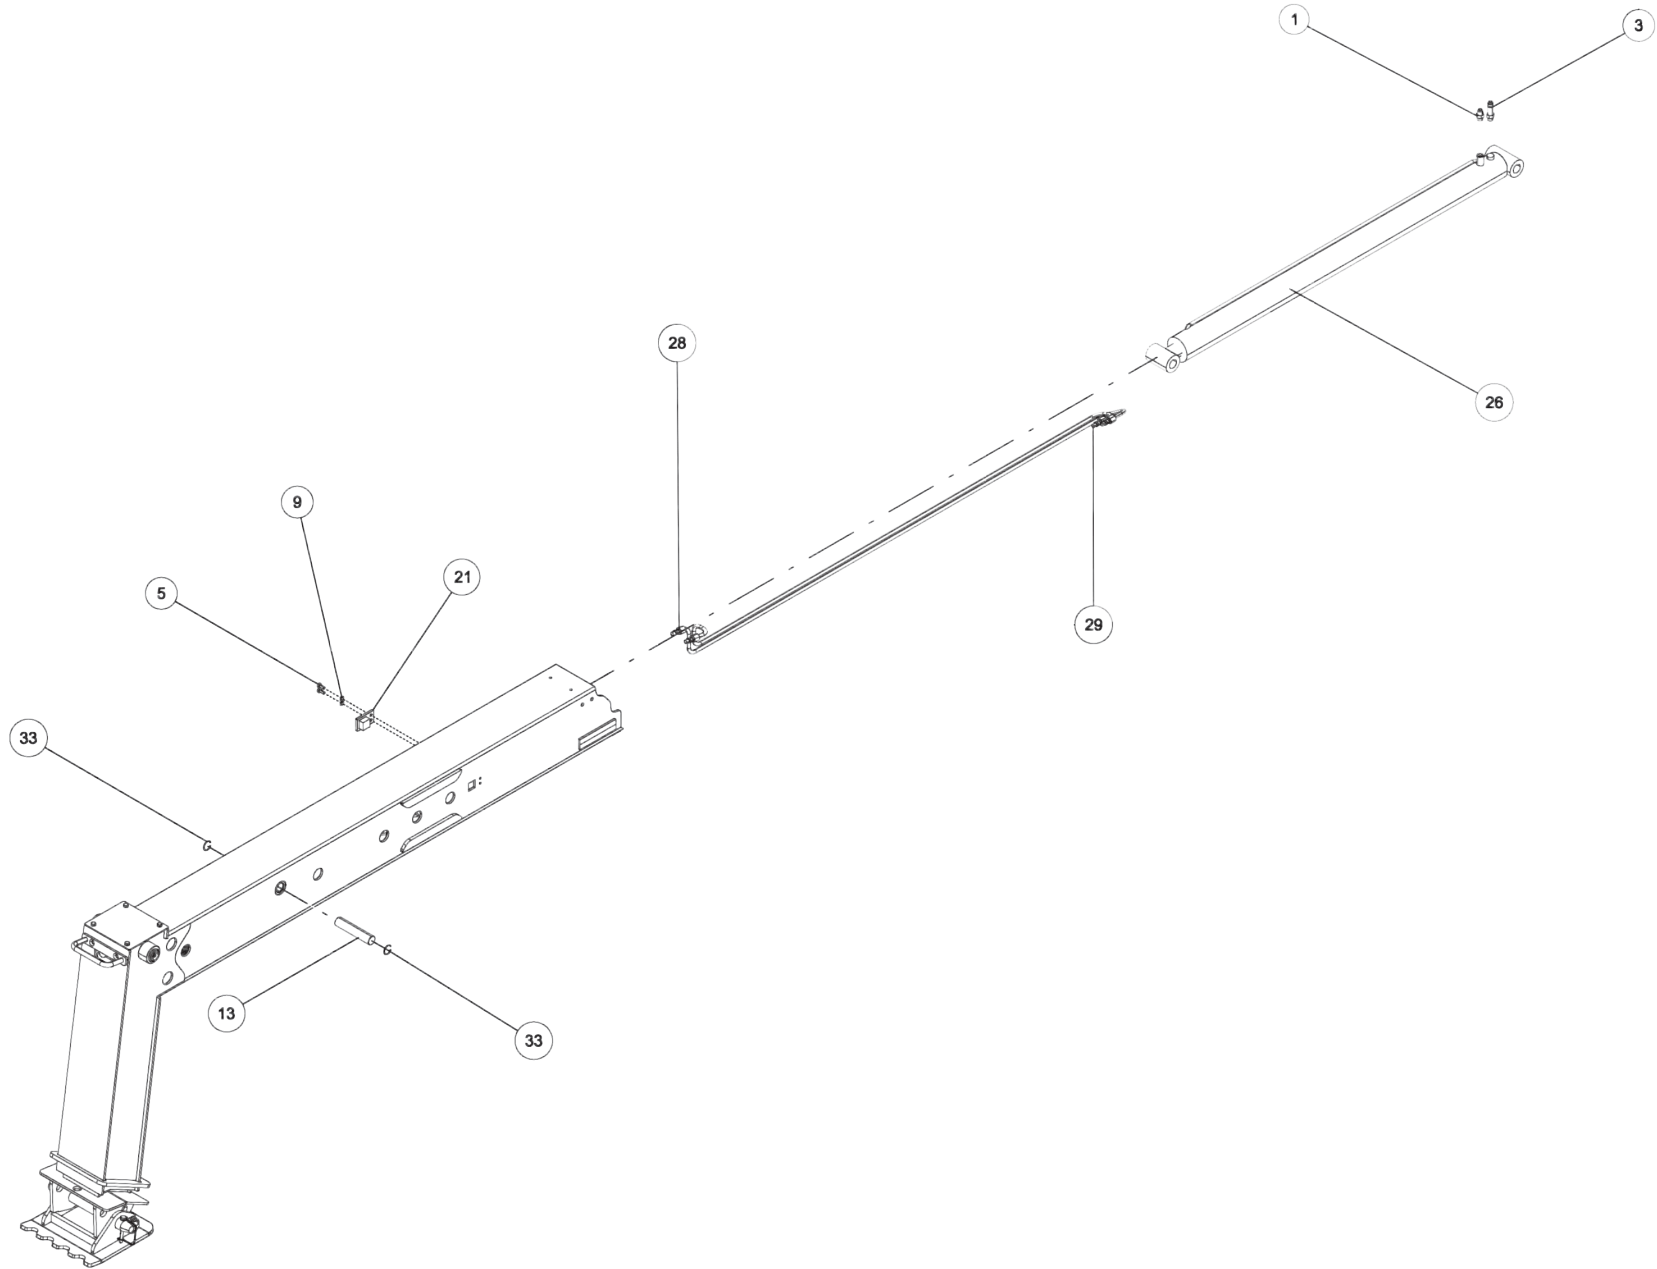

Section I - PARTS

3116-916000, FRONT OUTRIGGER ASSEMBLY (cont'd)

Section I - PARTS

3116-916000, FRONT OUTRIGGER ASSEMBLY (cont'd)

ITEM	PART NUMBER	DESCRIPTION	QTY
1	0301522	ADAPTER, 6MJ-6MB	3
2	0301895	GREASE FITTING, 1/8 STR PTF	1
3	0302510	ADAPTER, 6MJ-6MBL	1
4	0310106	SPRING,EXTENSION 1.625 DX17 L	1
5	0400059	SCREW, 1/4-20X5/8 HHC GR5	2
6	0400060	SCREW, 1/4-20X1/2 HHC GR5	4
7	0400126	SCREW, 3/8-16X1 HHC GR5	4
8	0400392	NUT, 3/8-16 LOK	4
9	0400452	LKWASHER, 1/4	6
10	0400510	WASHER, 3/4	2
11	3116-700004	PIN,FRT OUTRIGGER INNER ROLLER	1
12	3116-700005	PIN, FRT OUTRIGGER LOWER CYL	1
13	3116-700016	PIN - OUTRIGGER EXTEND HYD CYL	1
14	3116-716001	ROLLER,FRONT OUTRIGGER	2
15	3116-716002	PLATE,ROLLER MTG FRT OUTRIGGER	2
16	3116-716003	SPACER, ROLLER FRONT OUTRIGGER	1
17	3116-716004	PLATE, COVER - FRONT OUTRIGGER	1
18	3116-816000	FRONT OUTRIGGER WELD'T	1
19	3116-816600	FRONT INNER OUTRIGGER (SWIVEL)	1
20	3116-816700	FRONT OUTRIGGER SPADE WELD'T	1
21	3116-816800	OUTRIGGER STOP BLOCK WELD'T	1
22	3116-816900	HANDLE, WLMT - MANUAL JACK LEG	1
23	3116-905001	PIVOT PIN, FRT O/R SPADE ASSY	1
24	3116-905002	RETAIN PIN, FRT O/R SPADE ASSY	1
25	3116-916300	HOSE TENSIONER SHEAVE ASSY	1
26	511-2000001	CYL, FRONT OUTRIGGER EXTENSION	1
27	511-3000005	CYLINDER, FRONT OUTRIGGER	1
28	516-0600002	TUBE,HYD ASSY 3/8X61 STL TUBE	1
29	516-0600003	TUBE,HYD ASSY 3/8X59. STL TUBE	1
30	810350002	PIN - UPPER TILT CYL.	1
31	9056125	1.25 NOM HVY DUTY RET RING EXT	2
32	9057125	RETAINING RING, 1-1/4 INT	2
33	HD0158	SNAP RING, 1INTERNAL	2
34	HD0160	SNAP RING, 3/4EXTERNAL	2