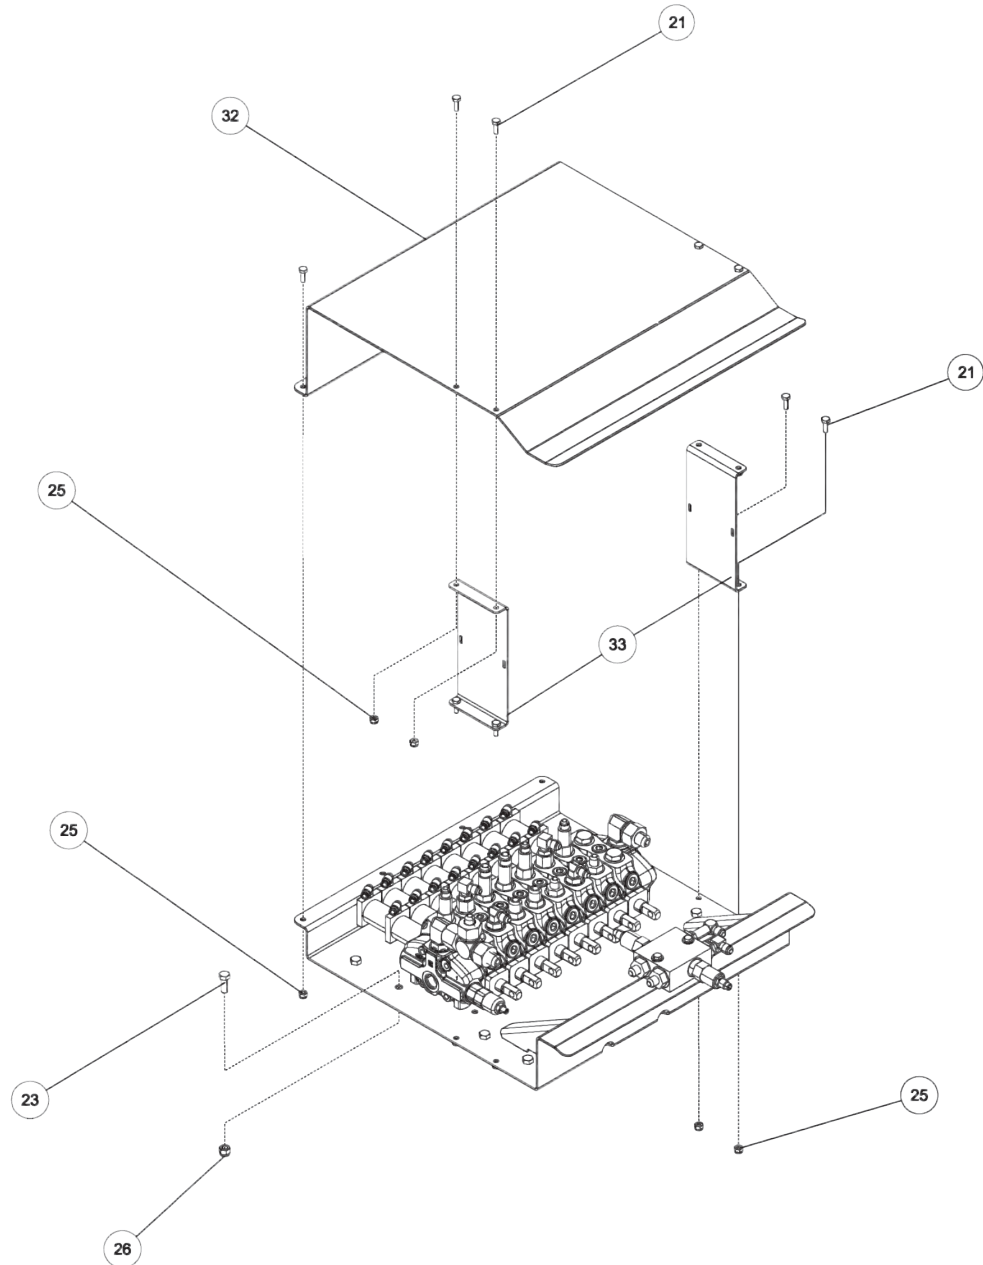

Section I - PARTS

09017534, CONTROL VALVE ASSEMBLY - 8 SPOOL 600R KNEE BOOM (cont'd)

Section I - PARTS

09017534, CONTROL VALVE ASSEMBLY - 8 SPOOL 600R KNEE BOOM (cont'd)

ITEM	PART NUMBER	DESCRIPTION	QTY
1	0300041	CONNECTOR, 8MJ-8MB	2
2	0300044	FITT, HYD CONN. 6MJ-8MB	3
3	0300387	PLUG, 8MB	2
4	0301372	FITTING, ST.CONN. 12FJ-8MJ	2
5	0301445	FITTING, EXTENDED	2
6	0301470	FITTING, 90ELB 6MJ-8MB90	2
7	0301620	FITTING, HYD. 6MJ - 6MB90	3
8	0301778	6MJ - 10MB STRAIGHT CONNECTOR	2
9	03019904	CONTROL VALVE - 8 SPOOL 600R	1
10	0302085	FITTING, 90 DEG ADPTR	2
11	03021621	CNTRL CABLE 131" LG, 1" STROKE	4
12	0302230	ADJ CLEVIS AC-210	4
13	0302826	FITTING, TEE	1
14	0302829	FITTING, ADAPTOR	1
15	0303017	FITTING, CONNECTOR	2
16	0303174	FITTING, CONNECTOR	2
17	0303761	FITTING, ELBOW 6MJ-6MB90L	1
18	0310289	FITTING-LONG ADAPTER 6MJ-8MBLL	3
19	0312902	VALVE, CROSS-OVER RELIEF(2175)	1
20	0400057	SCREW, 1/4-20X1-1/4 HHC	4
21	0400066	SCREW, 1/4-20X3/4 HHC GR5	12
22	0400078	SCREW, 1/4-20X2 HHC GR5	2
23	0400126	SCREW, 3/8-16X1 HHC GR5	8
24	0400365	NUT, 1/4-28 HEX	4
25	0400367	NUT, 1/4-20 LOK	18
26	0400392	NUT, 3/8-16 LOK	8
27	0400458	LKWASHER, 1/4 EXT	4
28	0400463	WASHER, 5/16	4
29	0400652	SCREW, M8-1.25X25 HHC 10.9	4
30	0400801	LKWASHER, M8	4
31	0410654	WASHER, M8	4
32	07023364	COVER - CONTROL VALVE 600R KB	1
33	07023365	SUPPORT - CONTROL VALVE COVER	2
34	08015131	VALVE PAN WLMT - 600R	1
35	9010030	FITT, BRASS ELBOW 1/4T-1/8MPX	16