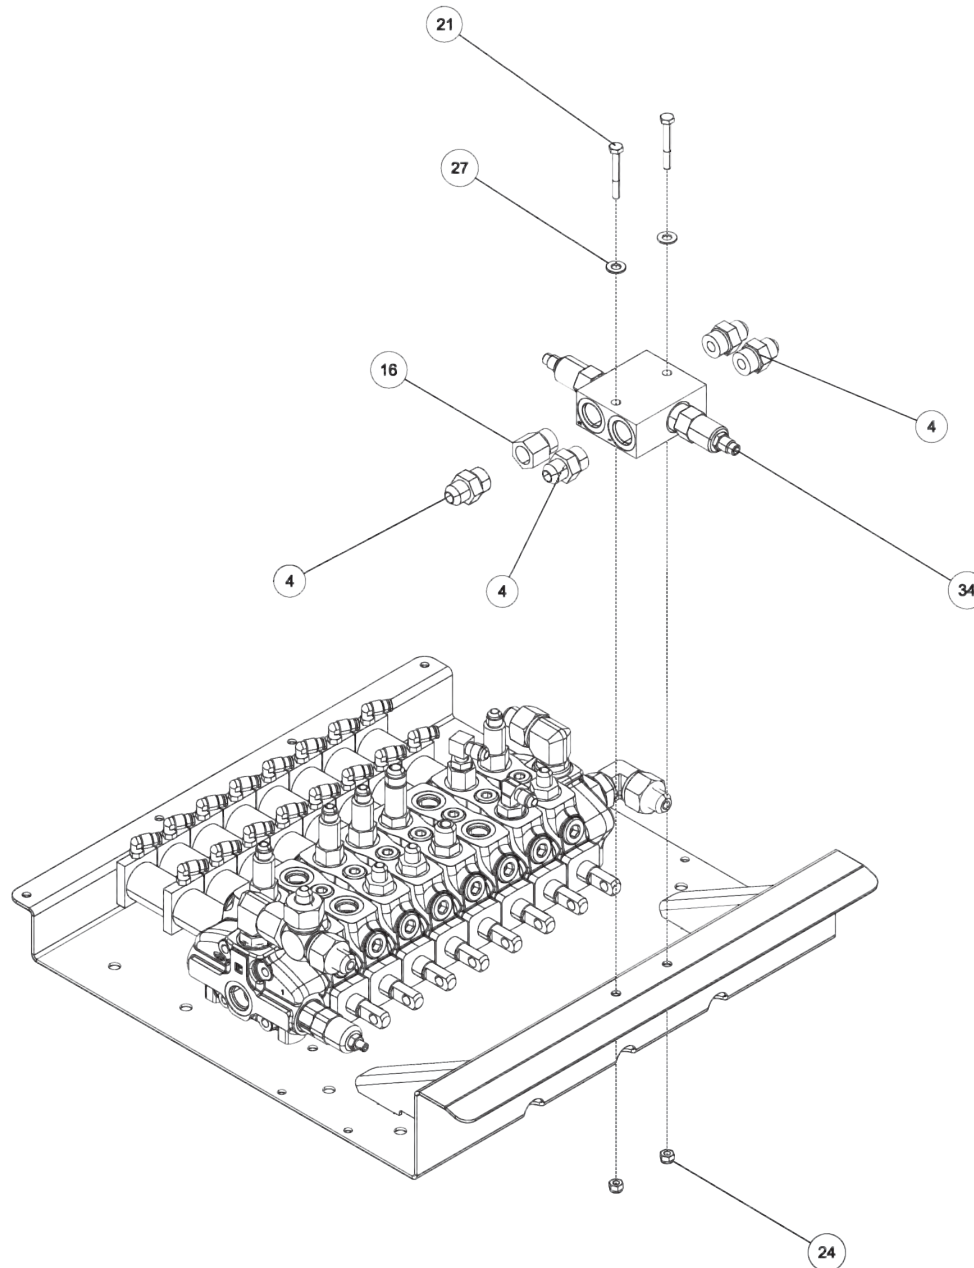

Section I - PARTS

09017529, CONTROL VALVE ASSEMBLY - 8 SPOOL 600R KNEE BOOM (cont'd)

Section I - PARTS

09017529, CONTROL VALVE ASSEMBLY - 8 SPOOL 600R KNEE BOOM (cont'd)

ITEM	PART NUMBER	DESCRIPTION	QTY
1	0300041	CONNECTOR, 8MJ-8MB	1
2	0300044	FITT, HYD CONN. 6MJ-8MB	5
3	0301372	FITTING, ST.CONN. 12FJ-8MJ	3
4	0301376	CONNECTOR 8 MJ - 10 MB	4
5	0301445	FITTING, EXTENDED	1
6	0301470	FITTING, 90ELB 6MJ-8MB90	2
7	0301545	FITTING, ELB 12MJ-12MB 90	1
8	0301620	FITTING, HYD. 6MJ - 6MB90	2
9	03019904	CONTROL VALVE - 8 SPOOL 600R	1
10	0302085	FITTING, 90 DEG ADPTR	2
11	03021621	CNTRL CABLE 131" LG, 1" STROKE	5
12	0302230	ADJ CLEVIS AC-210	5
13	0302826	FITTING, TEE	1
14	0302829	FITTING, ADAPTER	1
15	0303017	FITTING, CONNECTOR	2
16	0303176	ADAPTER, 10MB-8FP	1
17	0310289	FITTING-LONG ADAPTER 6MJ-8MBLL	5
18	0311712	FITTING ADAPTER STR	1
19	0400057	SCREW, 1/4-20X1-1/4 HHC	5
20	0400066	SCREW, 1/4-20X3/4 HHC GR5	12
21	0400078	SCREW, 1/4-20X2 HHC GR5	2
22	0400126	SCREW, 3/8-16X1 HHC GR5	8
23	0400365	NUT, 1/4-28 HEX	5
24	0400367	NUT, 1/4-20 LOK	19
25	0400392	NUT, 3/8-16 LOK	8
26	0400458	LKWASHER, 1/4 EXT	5
27	0400463	WASHER, 5/16	2
28	0400652	SCREW, M8-1.25X25 HHC 10.9	4
29	0400801	LKWASHER, M8	4
30	0410654	WASHER, M8	4
31	07023364	COVER - CONTROL VALVE 600R KB	1
32	07023365	SUPPORT - CONTROL VALVE COVER	2
33	08015131	VALVE PAN WLMT - 600R	1
34	24773023	VALVE - CROSS-OVER RELIEF	1
35	9010030	FITT, BRASS ELBOW 1/4T-1/8MPX	16