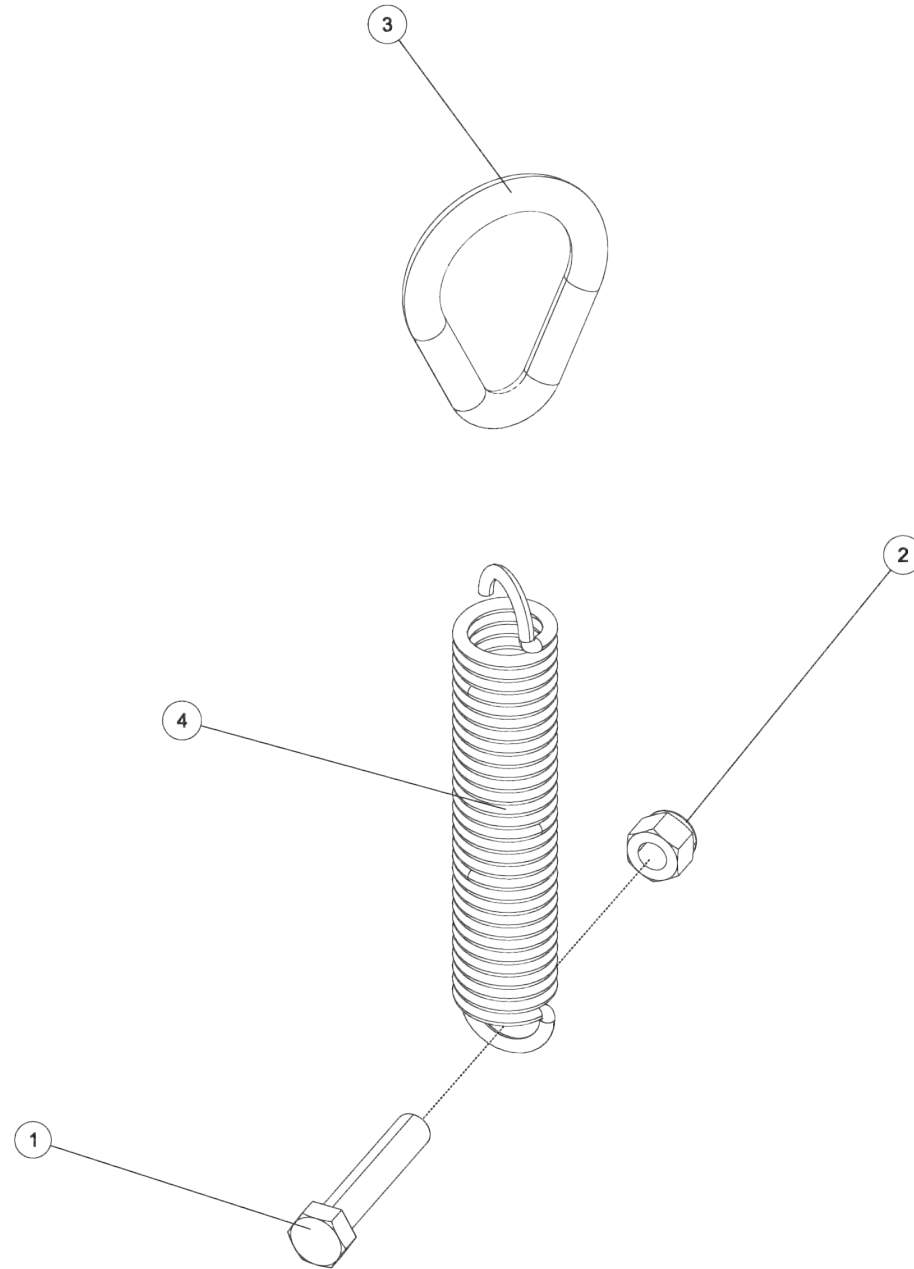

Section I - PARTS

0906572, KIT - WINCH CABLE STOW

**Section I - PARTS**

**0906572, KIT - WINCH CABLE STOW (cont'd)**

ITEM	PART NUMBER	DESCRIPTION	QTY
1	0400257	SCREW, 5/8-11X3-1/4 HHC GR5	1
2	0400421	NUT, 5/8-11 LOK	1
3	9048800	5/8 WELDLESS CHAIN LINK	1
4	945030007	CABLE TIE BACK SPRING-1	1