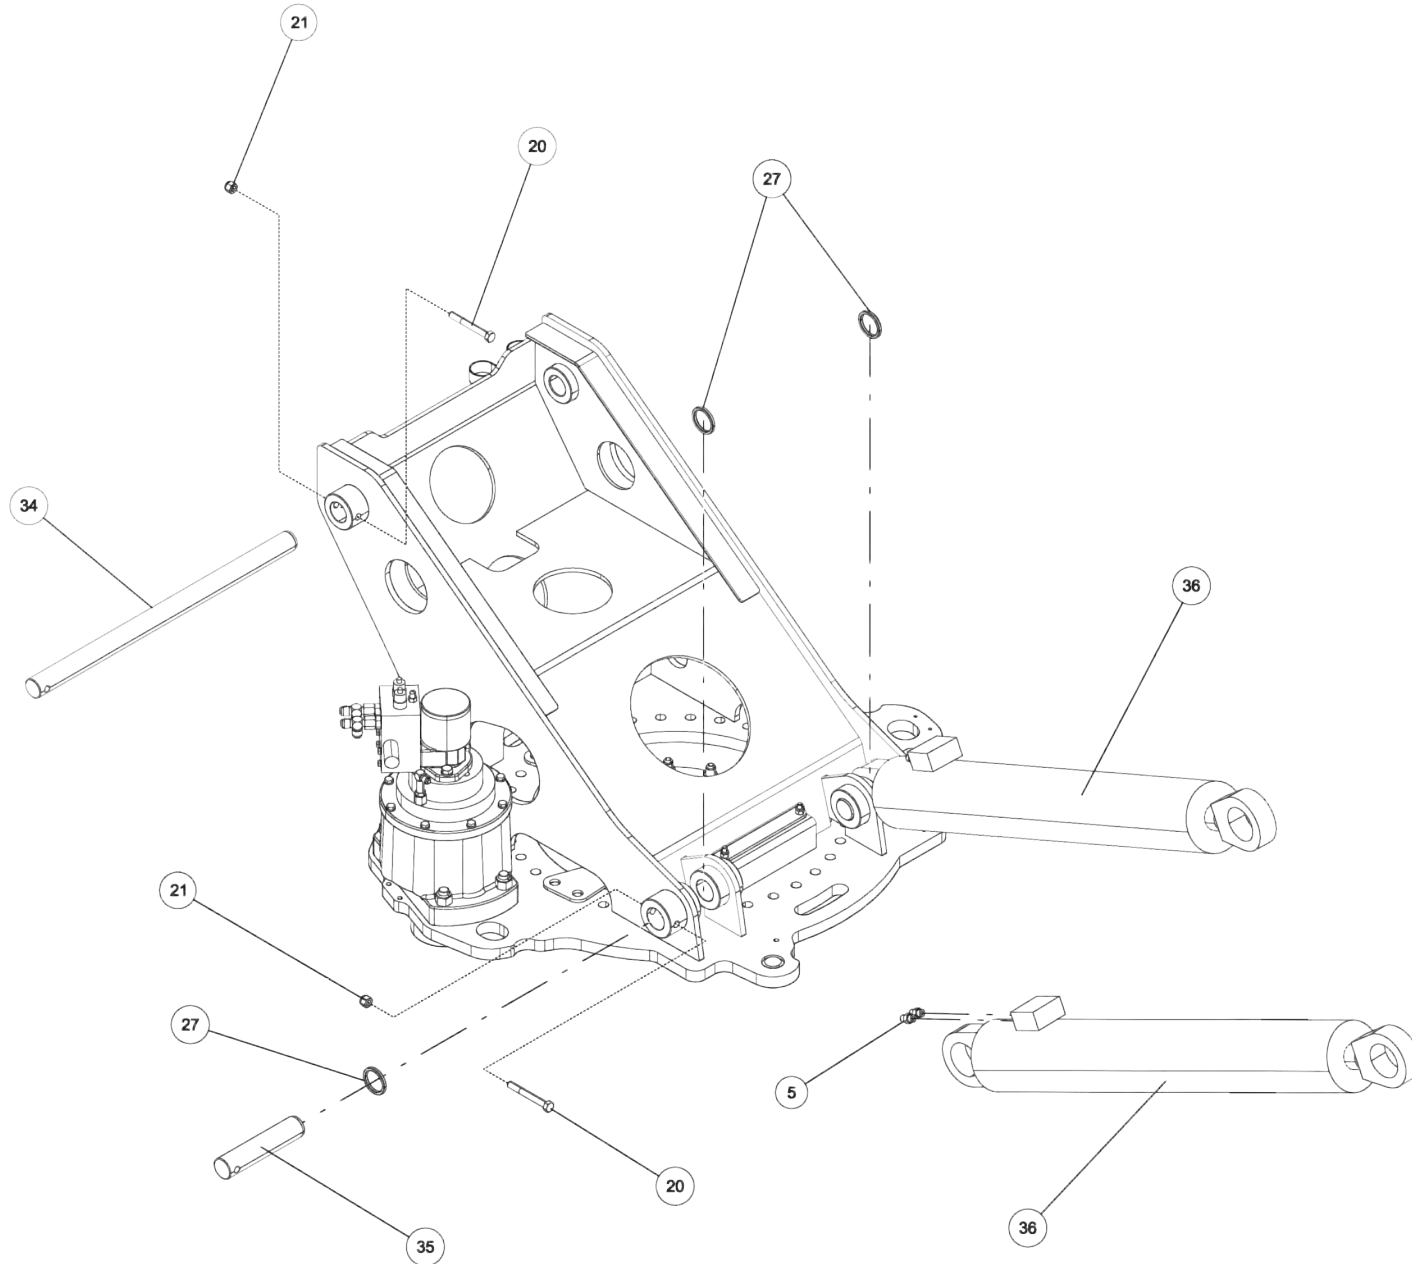

Section I - PARTS

09017889, WRECKER FRAME ASSY - 600R (cont'd)

Section I - PARTS

09017889, WRECKER FRAME ASSY - 600R (cont'd)

ITEM	PART NUMBER	DESCRIPTION	QTY
1	0300044	FITT, HYD CONN. 6MJ-8MB	2
2	0300787	HOSE HYD, 53" LG	2
3	0301377	FITTING, TEE, 3/8" JIC	2
4	0301471	HOSE, 30" 8FJK-8M3K-8FJX90	1
5	0301522	ADAPTER, 6MJ-6MB	4
6	0301998	HOSE HYD, 24" LG	4
7	0302052	TEE, 8MJ-8FJX-8MJ RUN	2
8	0303036	8 FJ CAP	1
9	0303182	HOSE HYD, 41"	3
10	0303373	CLAMP INSULATED 2"2	
11	0303761	FITTING, ELBOW 6MJ-6MB90L	1
12	0303994	HOSE ASSY- 22"	1
13	0307106	FITT, CONNECTOR 4MB-6FB	1
14	0307651	PLANETARY DRIVE W/ BRAKE 105E	1
15	0311640	HOSE ASSY - 12"LG	2
16	0400070	SCREW, 1/4-20X1 HHC GR5	2
17	0400081	SCREW, 1/4-20X3-1/2 HHC GR5	4
18	0400122	SCREW, 3/8-16X1-1/4 HHC GR5	2
19	0400177	SCREW, 1/2-13X1-1/4 HHC GR5	3
20	0400237	SCREW, 1/2-13X4 HHC GR5	3
21	0400408	NUT, 1/2-13 LOK	4
22	0400431	NUT, 3/4-10 LOK GR8	4
23	0400451	WASHER, 1/4	2
24	0400452	LKWASHER, 1/4	6
25	0400491	LKWASHER, 1/2	2
26	0400762	SCREW, 3/4-10X3-3/4 FHS	4
27	07025173	SPACER, 600R LIFT CYL	2
28	07029839	PLATE, PROX SENSOR FLAG 600R	1
29	08015482	WRECKER FRAME WLMT - 600R	1
30	0910238	SWING LIMIT VALVE ASSY - 1140	1
31	28057005	PLATE - SWIVEL PLATE FRONT MTG	1
32	28057006	PLATE - SWIVEL PLATE SIDE MTG	2
33	28059003	HYDRAULIC SWIVEL ASSEMBLY	1
34	3116-700008	PIN, MAIN BOOM PIVOT	1
35	3116-700009	PIN, MAIN BOOM LOWER LIFT CYL	2
36	511-5000002	CYL, HYD - BOOM LIFT	2
37	512-080001	VALVE, SWING CONTROL	1
38	515-000101	HYDRAULIC MOTOR TC SERIES	1
39	HC1291	FITTING, 4MJ-4MB STR THR	1