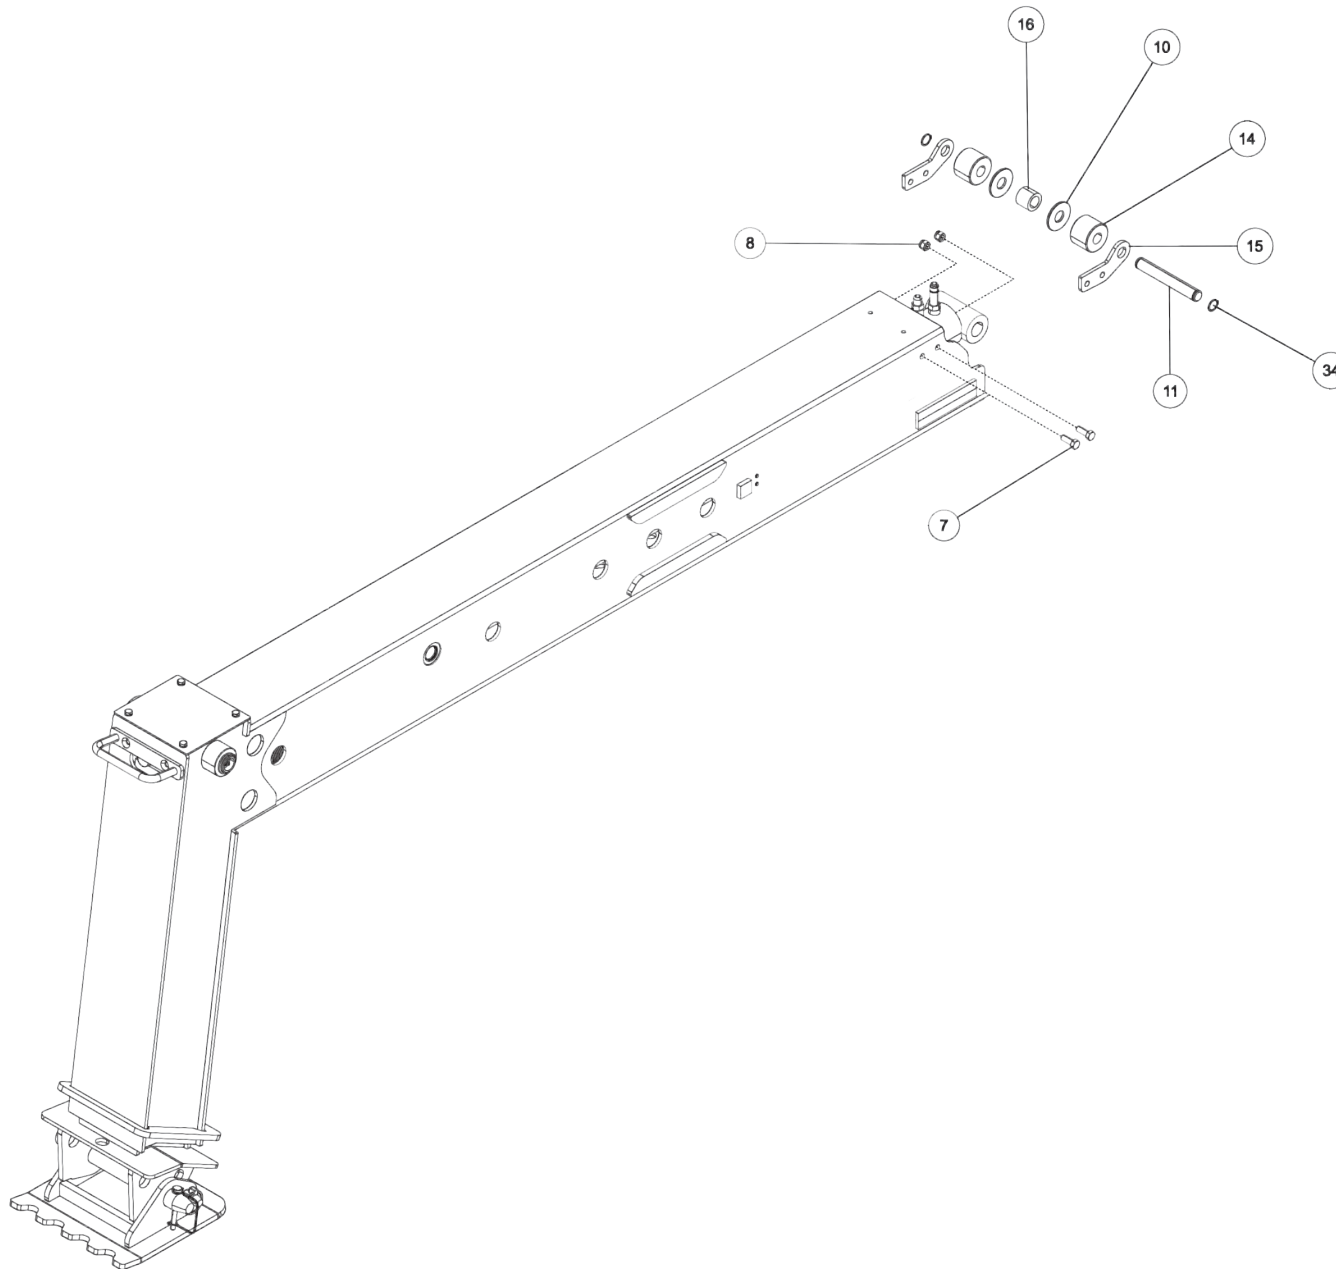

Section I - PARTS

3116-916000, FRONT OUTRIGGER ASSEMBLY (cont'd)

Section I - PARTS

3116-916000, FRONT OUTRIGGER ASSEMBLY (cont'd)

ITEM	PART NUMBER	DESCRIPTION	QTY
1	0301522	ADAPTER, 6MJ-6MB	3
2	0301895	GREASE FITTING, 1/8 STR PTF	1
3	0302510	ADAPTER, 6MJ-6MBL	1
4	0310106	SPRING,EXTENSION 1.625 DX17 L	1
5	0400059	SCREW, 1/4-20X5/8 HHC GR5	2
6	0400060	SCREW, 1/4-20X1/2 HHC GR5	4
7	0400126	SCREW, 3/8-16X1 HHC GR5	4
8	0400392	NUT, 3/8-16 LOK	4
9	0400452	LKWASHER, 1/4	6
10	0400510	WASHER, 3/4	2
11	3116-700004	PIN,FRT OUTRIGGER INNER ROLLER	1
12	3116-700005	PIN, FRT OUTRIGGER LOWER CYL	1
13	3116-700016	PIN - OUTRIGGER EXTEND HYD CYL	1
14	3116-716001	ROLLER,FRONT OUTRIGGER	2
15	3116-716002	PLATE,ROLLER MTG FRT OUTRIGGER	2
16	3116-716003	SPACER, ROLLER FRONT OUTRIGGER	1
17	3116-716004	PLATE, COVER - FRONT OUTRIGGER	1
18	3116-816000	FRONT OUTRIGGER WELD'T	1
19	3116-816600	FRONT INNER OUTRIGGER (SWIVEL)	1
20	3116-816700	FRONT OUTRIGGER SPADE WELD'T	1
21	3116-816800	OUTRIGGER STOP BLOCK WELD'T	1
22	3116-816900	HANDLE, WLMT - MANUAL JACK LEG	1
23	3116-905001	PIVOT PIN, FRT O/R SPADE ASSY	1
24	3116-905002	RETAIN PIN, FRT O/R SPADE ASSY	1
25	3116-916300	HOSE TENSIONER SHEAVE ASSY	1
26	511-2000001	CYL, FRONT OUTRIGGER EXTENSION	1
27	511-3000005	CYLINDER, FRONT OUTRIGGER	1
28	516-0600002	TUBE,HYD ASSY 3/8X61 STL TUBE	1
29	516-0600003	TUBE,HYD ASSY 3/8X59. STL TUBE	1
30	810350002	PIN - UPPER TILT CYL.	1
31	9056125	1.25 NOM HVY DUTY RET RING EXT	2
32	9057125	RETAINING RING, 1-1/4 INT	2
33	HD0158	SNAP RING, 1INTERNAL	2
34	HD0160	SNAP RING, 3/4EXTERNAL	2