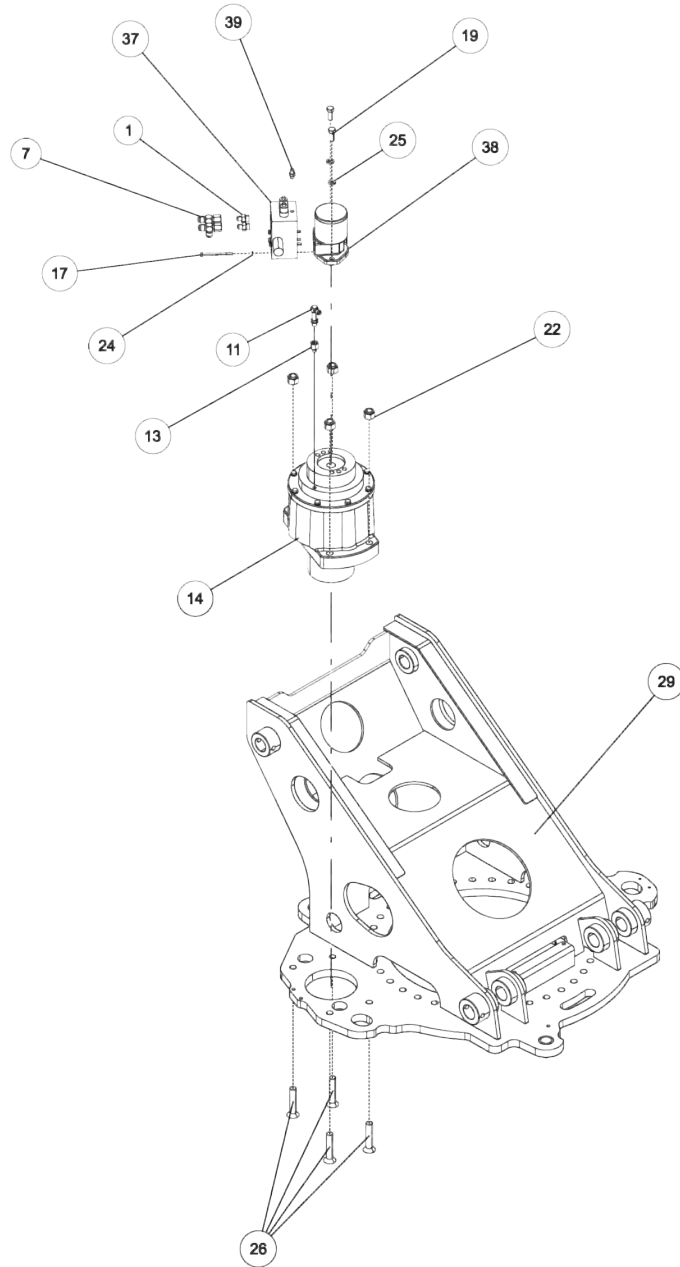

Section I - PARTS

09017889, WRECKER FRAME ASSY - 600R

Section I - PARTS

09017889, WRECKER FRAME ASSY - 600R (cont'd)

ITEM	PART NUMBER	DESCRIPTION	QTY
1	0300044	FITT, HYD CONN. 6MJ-8MB	2
2	0300787	HOSE HYD, 53" LG	2
3	0301377	FITTING, TEE, 3/8" JIC	2
4	0301471	HOSE, 30" 8FJK-8M3K-8FJX90	1
5	0301522	ADAPTER, 6MJ-6MB	4
6	0301998	HOSE HYD, 24" LG	4
7	0302052	TEE, 8MJ-8FJX-8MJ RUN	2
8	0303036	8 FJ CAP	1
9	0303182	HOSE HYD, 41"	3
10	0303373	CLAMP INSULATED 2"2	
11	0303761	FITTING, ELBOW 6MJ-6MB90L	1
12	0303994	HOSE ASSY- 22"	1
13	0307106	FITT, CONNECTOR 4MB-6FB	1
14	0307651	PLANETARY DRIVE W/ BRAKE 105E	1
15	0311640	HOSE ASSY - 12"LG	2
16	0400070	SCREW, 1/4-20X1 HHC GR5	2
17	0400081	SCREW, 1/4-20X3-1/2 HHC GR5	4
18	0400122	SCREW, 3/8-16X1-1/4 HHC GR5	2
19	0400177	SCREW, 1/2-13X1-1/4 HHC GR5	3
20	0400237	SCREW, 1/2-13X4 HHC GR5	3
21	0400408	NUT, 1/2-13 LOK	4
22	0400431	NUT, 3/4-10 LOK GR8	4
23	0400451	WASHER, 1/4	2
24	0400452	LKWASHER, 1/4	6
25	0400491	LKWASHER, 1/2	2
26	0400762	SCREW, 3/4-10X3-3/4 FHS	4
27	07025173	SPACER, 600R LIFT CYL	2
28	07029839	PLATE, PROX SENSOR FLAG 600R	1
29	08015482	WRECKER FRAME WLMT - 600R	1
30	0910238	SWING LIMIT VALVE ASSY - 1140	1
31	28057005	PLATE - SWIVEL PLATE FRONT MTG	1
32	28057006	PLATE - SWIVEL PLATE SIDE MTG	2
33	28059003	HYDRAULIC SWIVEL ASSEMBLY	1
34	3116-700008	PIN, MAIN BOOM PIVOT	1
35	3116-700009	PIN, MAIN BOOM LOWER LIFT CYL	2
36	511-5000002	CYL, HYD - BOOM LIFT	2
37	512-080001	VALVE, SWING CONTROL	1
38	515-000101	HYDRAULIC MOTOR TC SERIES	1
39	HC1291	FITTING, 4MJ-4MB STR THR	1