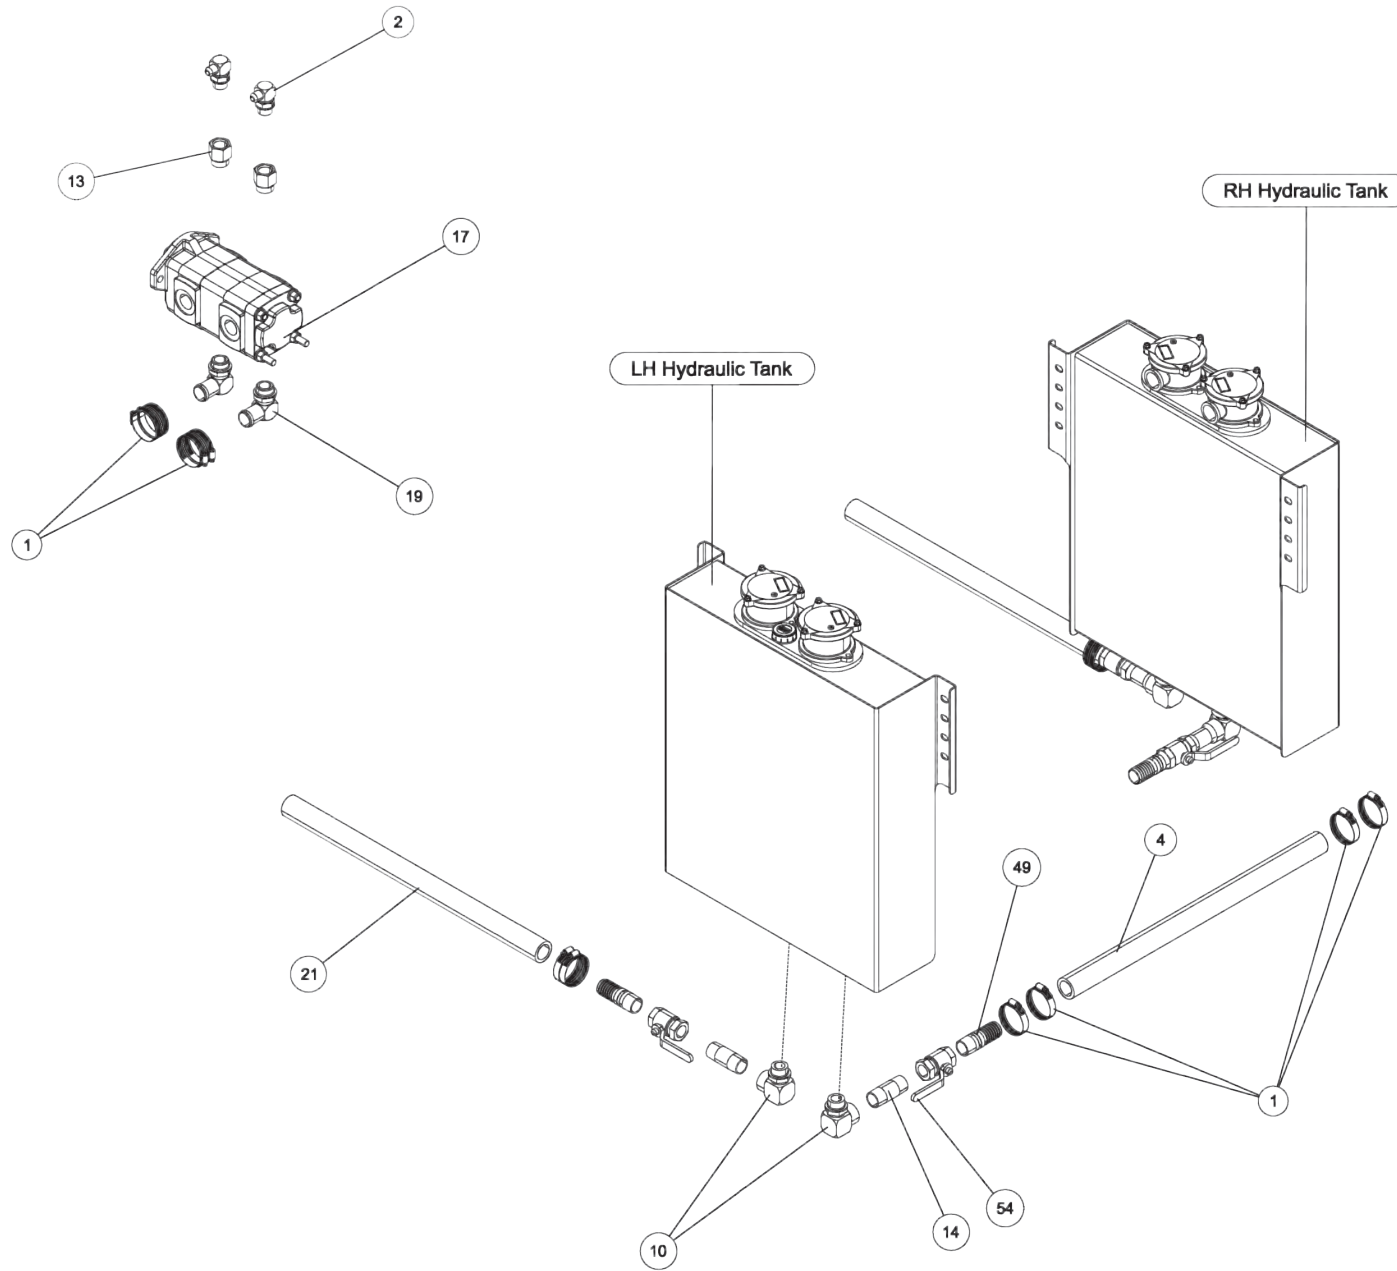

Section I - PARTS

50011505, 600R KNEE BOOM (cont'd)

Section I - PARTS

50011505, 600R KNEE BOOM (cont'd)

ITEM	PART NUMBER	DESCRIPTION	QTY
1	0300364	CLAMP-HOSE,0.875"-2.75" 50"LBS	12
2	0301547	FITTING, ELB 8MJ-12MB 90	2
3	0301577	1/4 OD PLASTIC AIRLINE, BLACK	300
4	03018108	SUCTION HOSE,1-1/4ID X15 100R4	1
5	0301909	RECEPTACLE BOOT	1
6	0301946	FITTING, BLKHD CONNECT	3
7	0301947	FITTING, 45 DEG ADAPTER	1
8	0301948	HD 7 WAY TRAILER CONNECT	1
9	0301965	HOSE HYD, 131"	2
10	0302084	FITTING, 90 DEG ELBOW	4
11	03021648	HYDH 116 6FJX-6M3K-6FJX90S	2
12	0302534	FITTING, 45 DEG ELBOW	2
13	0302906	FITTING, ADAPTER	2
14	0302959	1" NPT X 3 LG NIPPLE	4
15	0303538	FITT, ADAPTER -BRASS 8FP-6MP	1
16	0303539	QUICK DISCONNECT 3/8 FPT	1
17	0303867	PUMP, BI-ROTATIONAL	1
18	0304363	QUICK DISCONNECT 1/2 FPT	2
19	0306539	HOSE BARB 20HOSE16MB90	2
20	0307812	HOSE HYD, 222"	2
21	0310019	SUCTION HOSE,1-1/4ID X30 100R4	2
22	0310192	AIR SOL STK 12VDC 4 BANK	1
23	0311755	WATER SEPARATOR-MONNIER	1
24	0400060	SCREW, 1/4-20X1/2 HHC GR5	2
25	0400062	SCREW, 1/4-20X3/4 THC	4
26	0400103	SCREW, 5/16-18X1-1/4 HHC GR5	8
27	0400109	SCREW, 5/16-18X1 HHC GR5	8

ITEM	PART NUMBER	DESCRIPTION	QTY
28	0400237	SCREW, 1/2-13X4 HHC GR5	8
29	0400382	NUT, 5/16-18 LOK	16
30	0400451	WASHER, 1/4	2
31	0400452	LKWASHER, 1/4	2
32	0400463	WASHER, 5/16	30
33	0400464	LKWASHER, 5/16	6
34	0400491	LKWASHER, 1/2	8
35	0400498	WASHER, 1/2X2X0.125	8
36	0400687	SCREW, 10-24X3/4 PRH SS	2
37	0400816	WASHER, M10 SS	2
38	09016849	DRAG WINCH KIT - 600R KB	1
39	09017890	BUA - 600R KNEEBOOM	1
40	09019353	600R CNTRL PNL KIT, 30.5" RH	1
41	0910535	MNFLD PKG 16 VLV 12VDC W/O HNS	1
42	0911804	AIR REGULATOR-GAUGE ASSEMBLY	1
43	3116-780004	BRACKET, LH - MUD FLAP	1
44	3116-780005	BRACKET, RH - MUD FLAP	1
45	3116-780006	PLATE, MUD FLAP BACKING	2
46	3116-970000	BODY ASSY, LH ALUM 100 CA ROT	1
47	3116-971000	BODY ASSY, RH ALUM 100 CA ROT	1
48	9010520	FITTING-ELBOW 1/4T-1/4NPT	2
49	9012927	ADAPTER, 16MP-20BARB	4
50	9041403	1/2 NC X 1 1/2 HHCS PL GR8	8
51	9402970	TOOLBOX MTG. PAD	8
52	942480011	PLATE,SLOT-SS REAR WASHER TBOX	8
53	GO-138B	MUDFLAP	2
54	HC1338	VALVE, BALL, 1 BRASS	4