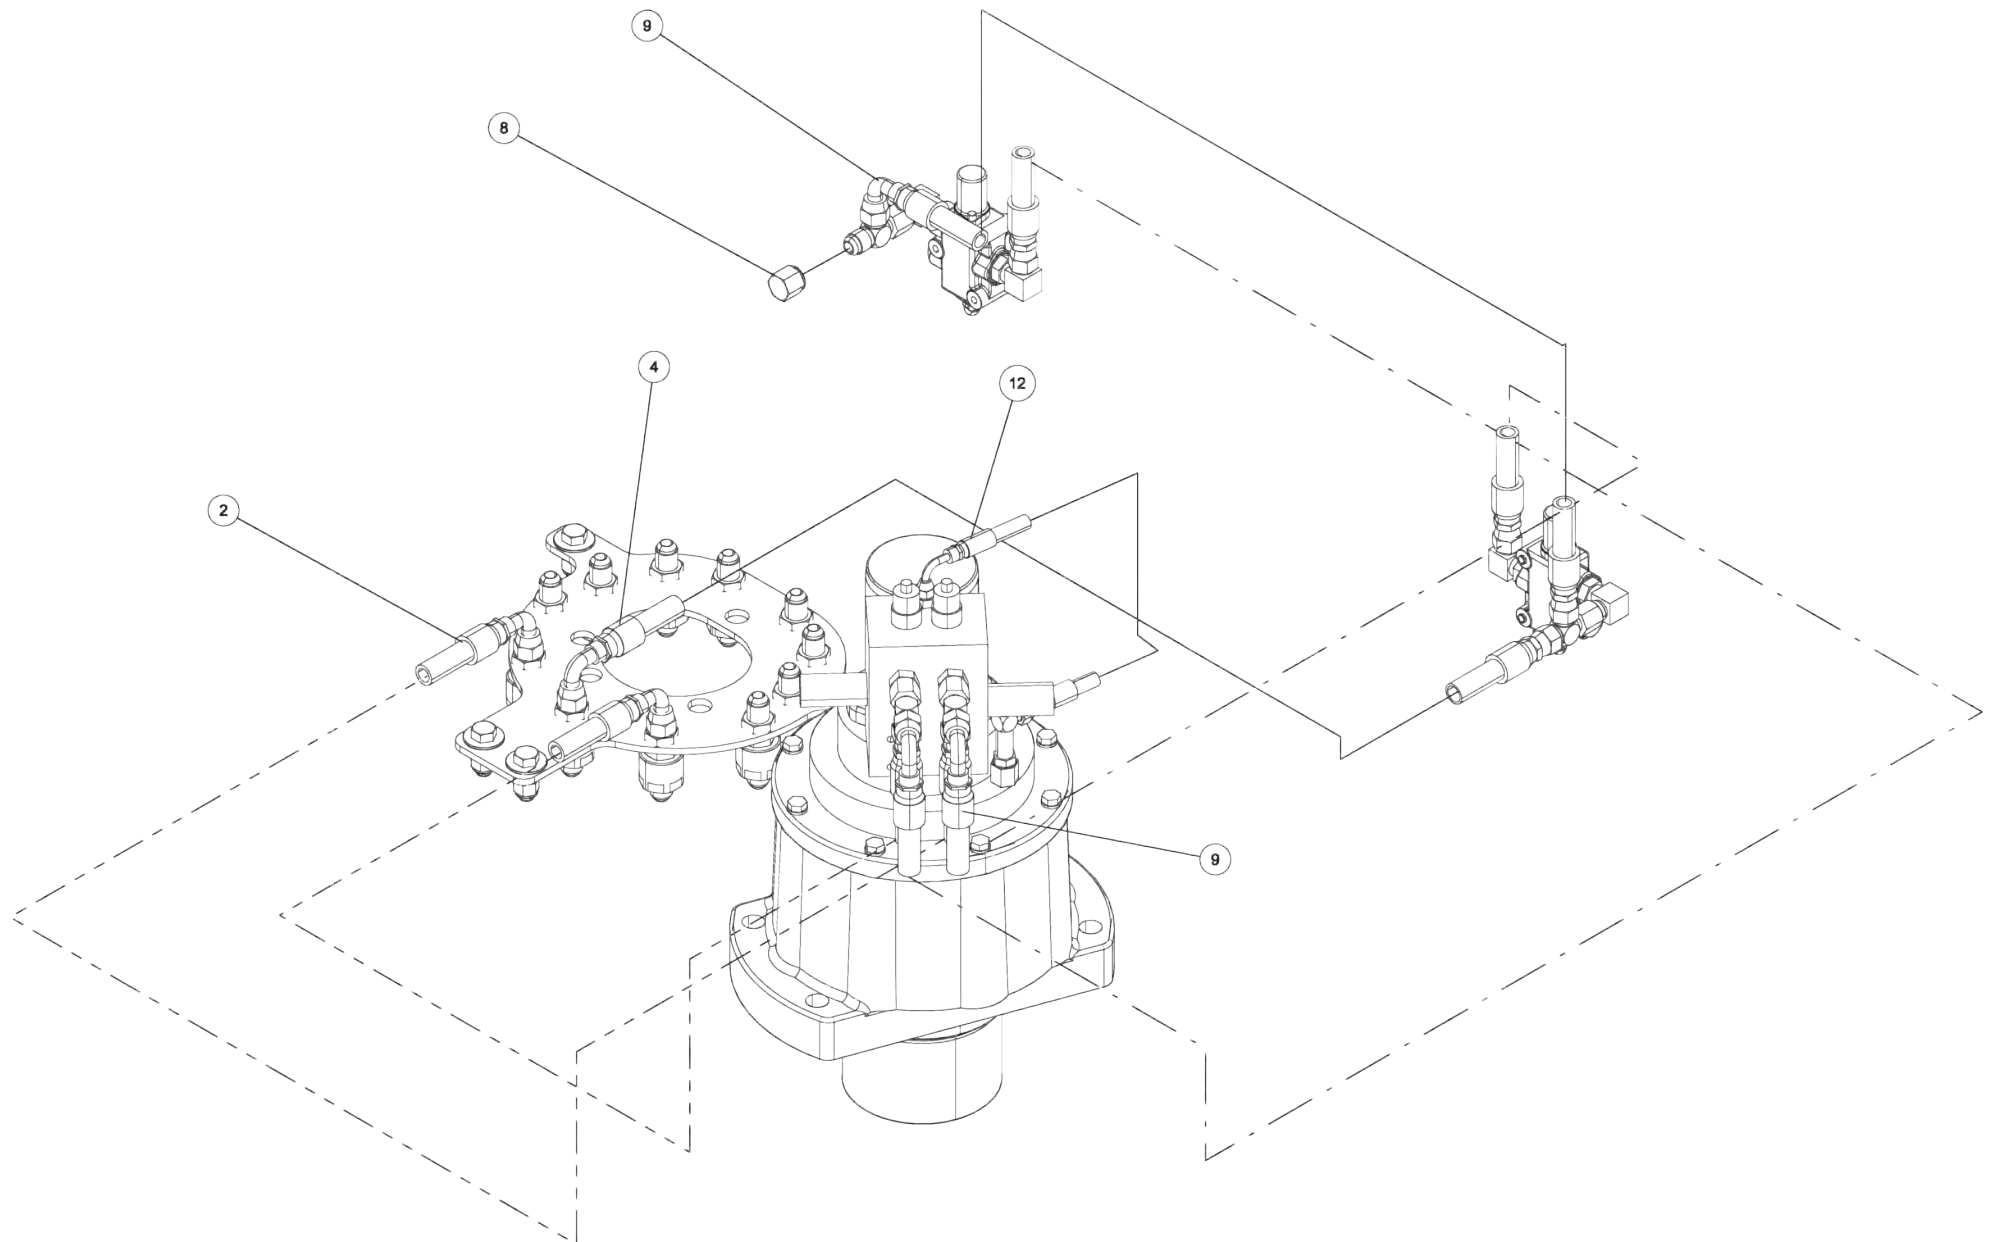

Section I - PARTS

09017889, WRECKER FRAME ASSY - 600R (cont'd)

Section I - PARTS

09017889, WRECKER FRAME ASSY - 600R (cont'd)

ITEM	PART NUMBER	DESCRIPTION	QTY
1	0300044	FITT, HYD CONN. 6MJ-8MB	2
2	0300787	HOSE HYD, 53" LG	2
3	0301377	FITTING, TEE, 3/8" JIC	2
4	0301471	HOSE, 30" 8FJK-8M3K-8FJX90	1
5	0301522	ADAPTER, 6MJ-6MB	4
6	0301998	HOSE HYD, 24" LG	4
7	0302052	TEE, 8MJ-8FJX-8MJ RUN	2
8	0303036	8 FJ CAP	1
9	0303182	HOSE HYD, 41"	3
10	0303373	CLAMP INSULATED 2"2	
11	0303761	FITTING, ELBOW 6MJ-6MB90L	1
12	0303994	HOSE ASSY- 22"	1
13	0307106	FITT, CONNECTOR 4MB-6FB	1
14	0307651	PLANETARY DRIVE W/ BRAKE 105E	1
15	0311640	HOSE ASSY - 12"LG	2
16	0400070	SCREW, 1/4-20X1 HHC GR5	2
17	0400081	SCREW, 1/4-20X3-1/2 HHC GR5	4
18	0400122	SCREW, 3/8-16X1-1/4 HHC GR5	2
19	0400177	SCREW, 1/2-13X1-1/4 HHC GR5	3
20	0400237	SCREW, 1/2-13X4 HHC GR5	3
21	0400408	NUT, 1/2-13 LOK	4
22	0400431	NUT, 3/4-10 LOK GR8	4
23	0400451	WASHER, 1/4	2
24	0400452	LKWASHER, 1/4	6
25	0400491	LKWASHER, 1/2	2
26	0400762	SCREW, 3/4-10X3-3/4 FHS	4
27	07025173	SPACER, 600R LIFT CYL	2
28	07029839	PLATE, PROX SENSOR FLAG 600R	1
29	08015482	WRECKER FRAME WLMT - 600R	1
30	0910238	SWING LIMIT VALVE ASSY - 1140	1
31	28057005	PLATE - SWIVEL PLATE FRONT MTG	1
32	28057006	PLATE - SWIVEL PLATE SIDE MTG	2
33	28059003	HYDRAULIC SWIVEL ASSEMBLY	1
34	3116-700008	PIN, MAIN BOOM PIVOT	1
35	3116-700009	PIN, MAIN BOOM LOWER LIFT CYL	2
36	511-5000002	CYL, HYD - BOOM LIFT	2
37	512-080001	VALVE, SWING CONTROL	1
38	515-000101	HYDRAULIC MOTOR TC SERIES	1
39	HC1291	FITTING, 4MJ-4MB STR THR	1