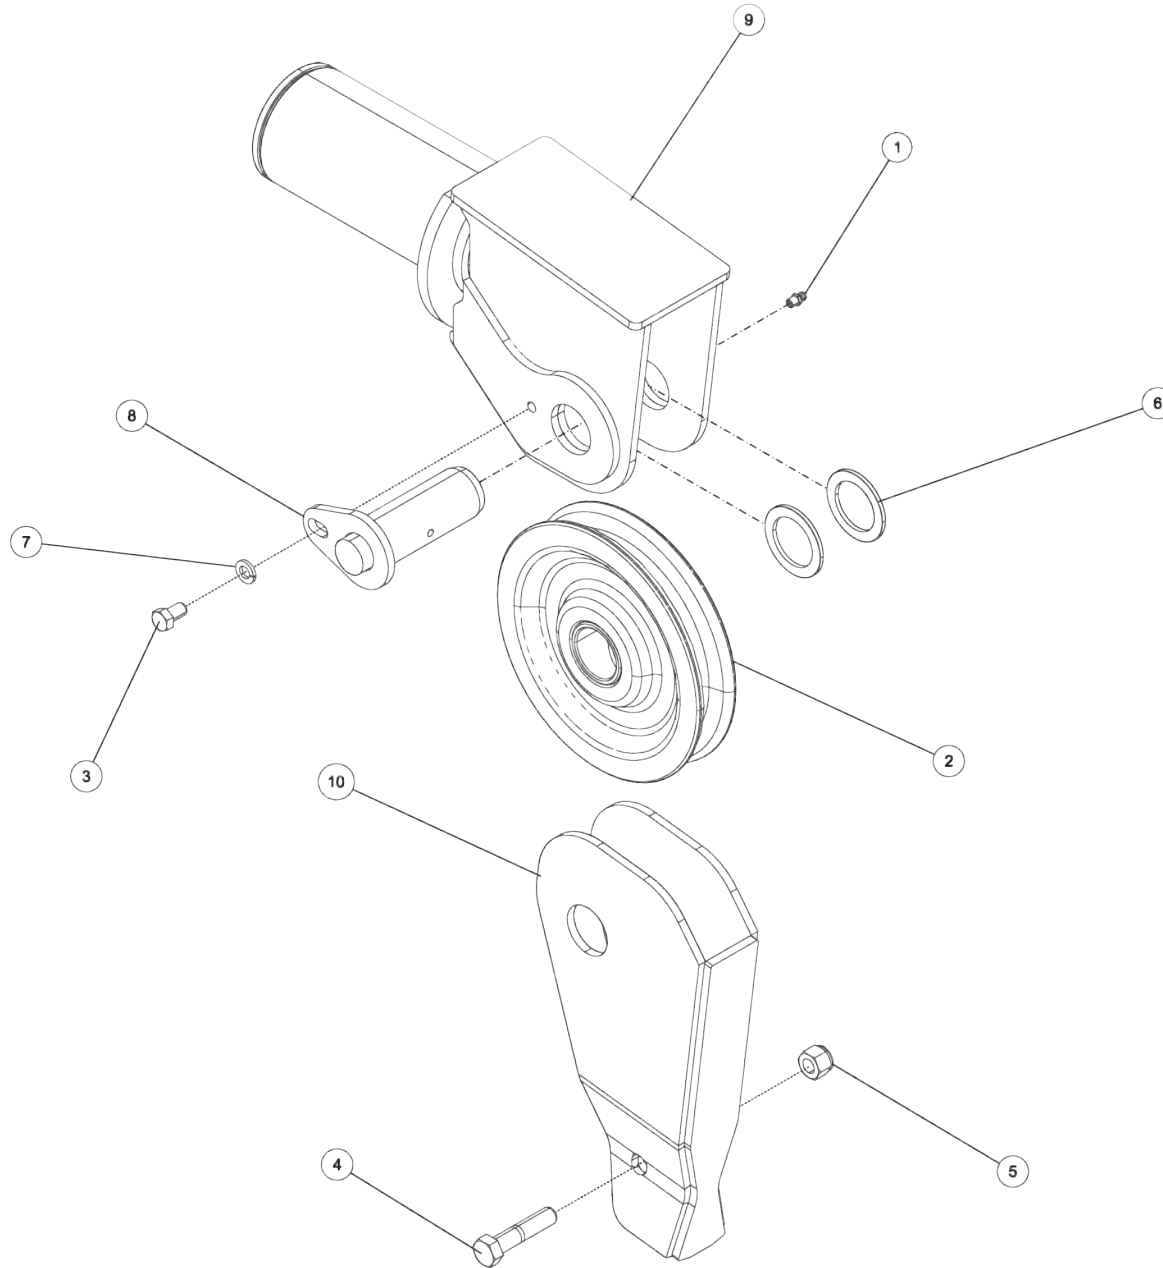

Section I - PARTS

3014-931000, SHEAVE ASSEMBLY

Section I - PARTS

3014-931000, SHEAVE ASSEMBLY (cont'd)

ITEM	PART NUMBER	DESCRIPTION	QTY
1	0300113	GREASE FITTING, 1/4-28 STR	1
2	0300626	SHEAVE,8" 58SHVBBAY 1.5	1
3	0400147	SCREW, 3/8-24X5/8 HHC GR5	1
4	0400184	SCREW, 1/2-13X2-1/4 HHC GR8	1
5	0400408	NUT, 1/2-13 LOK	1
6	0400479	WASHER, 1-1/2X0.125 SHIM	2
7	0400482	LKWASHER, 3/8	1
8	3014-802000	SHEAVE PIN WLMT.	1
9	3014-831000	SHEAVE WELD'T - 3014	1
10	3014-831100	GUIDE - SWIVEL	1