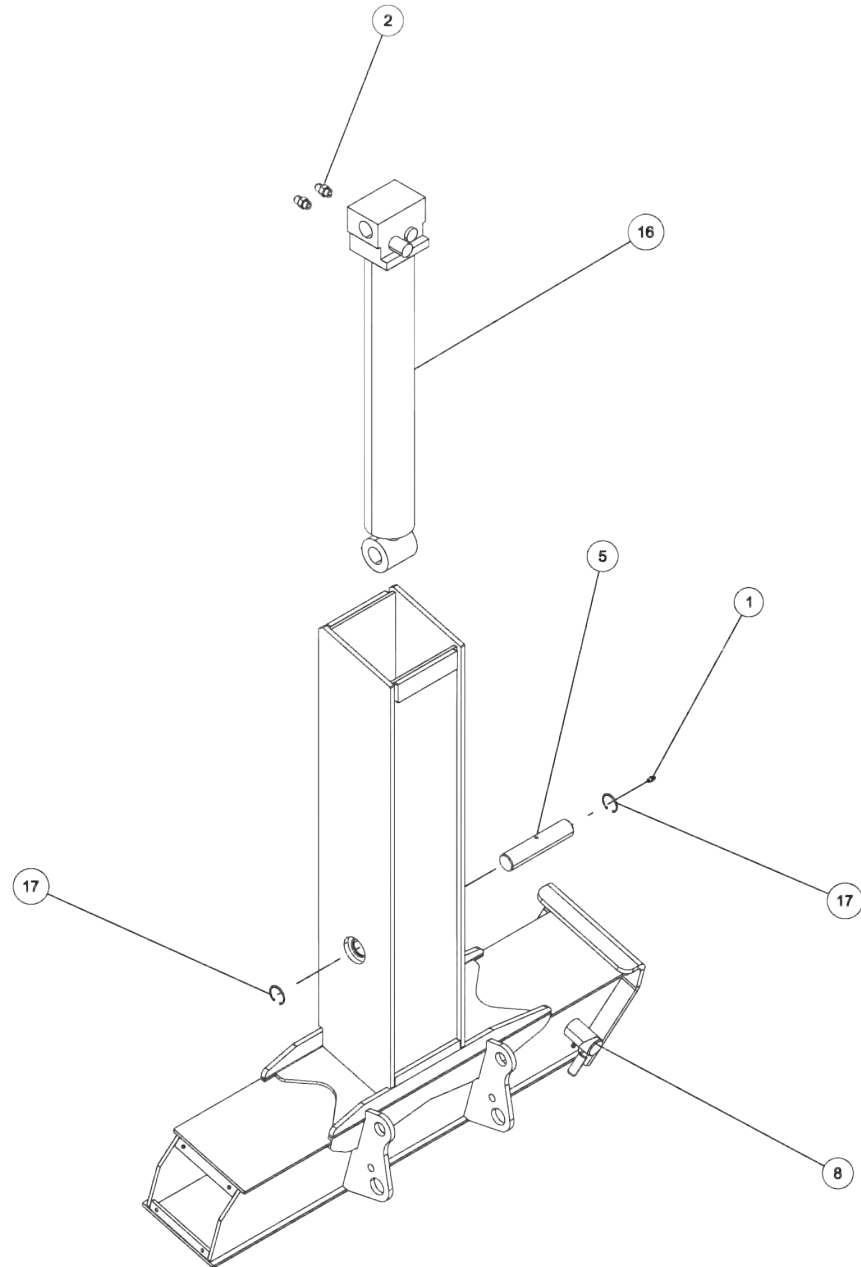

Section I - PARTS

3116-913000, RH REAR OUTRIGGER ASSEMBLY

Section I - PARTS

3116-913000, RH REAR OUTRIGGER ASSEMBLY (cont'd)

ITEM	PART NUMBER	DESCRIPTION	QTY
1	0300113	GREASE FITTING, 1/4-28 STR	1
2	0301522	ADAPTER, 6MJ-6MB	2
3	0400059	SCREW, 1/4-20X5/8 HHC GR5	6
4	0400452	LKWASHER, 1/4	6
5	3116-700006	PIN, LOWER JACK LEG CYLINDER	1
6	3116-712020	PANEL, COVER REAR OUTRIGGER	1
7	3116-812500	REAR OUTRIGGER SPADE WELD'T	1
8	3116-813000	RH REAR OUTRIGGER WELD'T	1
9	3116-814000	REAR INNER OUTRIGGER WELD'T	1
10	3116-814500	REAR OUTRIGGER PAD WELD'T	1
11	3116-816800	OUTRIGGER STOP BLOCK WELD'T	1
12	3116-905003	PIVOT PIN, REAR O/R SPADE ASSY	1
13	3116-905004	RETAIN PIN,REAR O/R SPADE ASSY	1
14	3116-905005	PIVOT PIN, JACKLEG SPADE ASSY	1
15	3116-905006	RETAIN PIN, JACKLEG SPADE ASSY	1
16	511-3000005	CYLINDER, FRONT OUTRIGGER	1
17	9057125	RETAINING RING, 1-1/4 INT	2