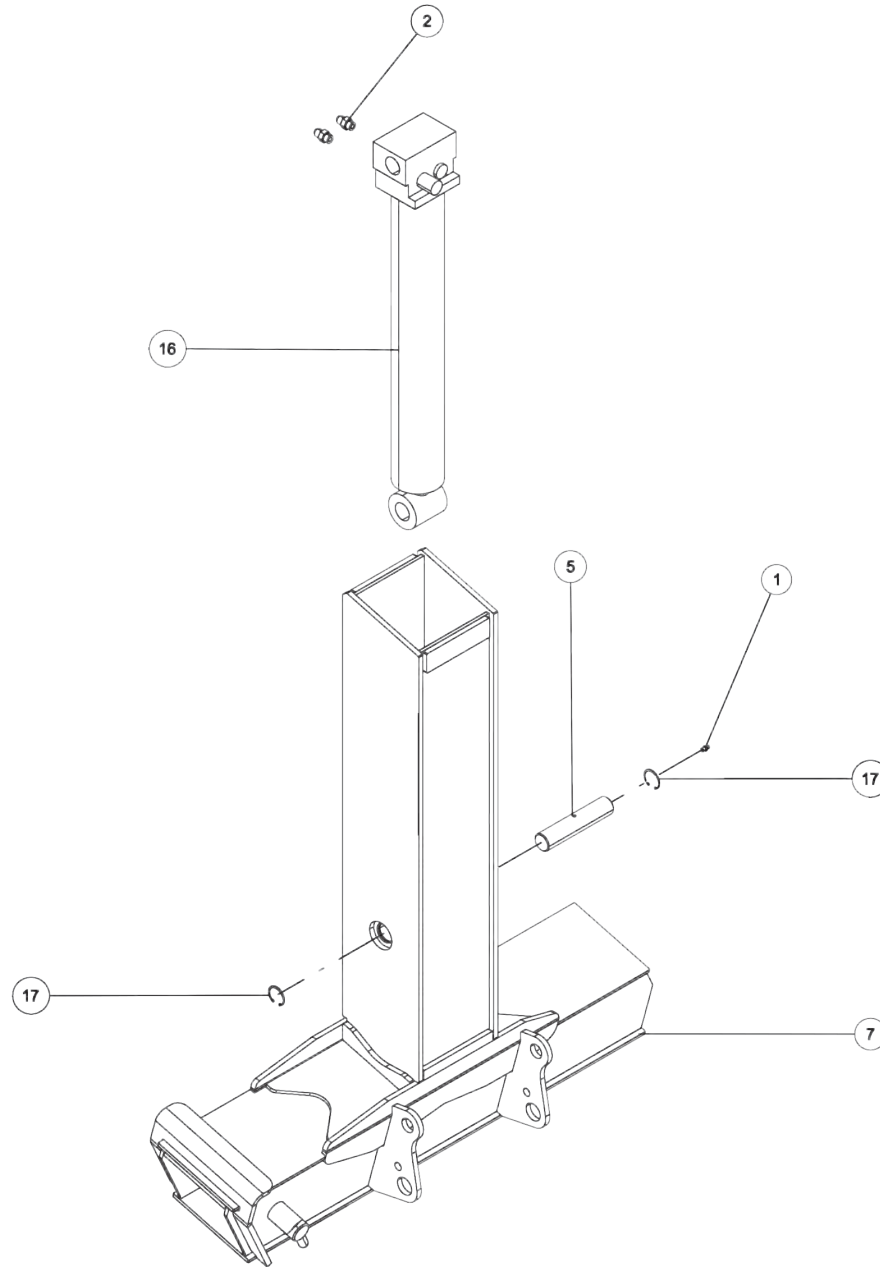

Section I - PARTS

3116-912000, LH REAR OUTRIGGER ASSEMBLY

Section I - PARTS

3116-912000, LH REAR OUTRIGGER ASSEMBLY (cont'd)

ITEM	PART NUMBER	DESCRIPTION	QTY
1	0300113	GREASE FITTING, 1/4-28 STR	1
2	0301522	ADAPTER, 6MJ-6MB	2
3	0400059	SCREW, 1/4-20X5/8 HHC GR5	6
4	0400452	LKWASHER, 1/4	6
5	3116-700006	PIN, LOWER JACK LEG CYLINDER	1
6	3116-712020	PANEL, COVER REAR OUTRIGGER	1
7	3116-812000	LH REAR OUTRIGGER WELD'T	1
8	3116-812500	REAR OUTRIGGER SPADE WELD'T	1
9	3116-814000	REAR INNER OUTRIGGER WELD'T	1
10	3116-814500	REAR OUTRIGGER PAD WELD'T	1
11	3116-816800	OUTRIGGER STOP BLOCK WELD'T	1
12	3116-905003	PIVOT PIN, REAR O/R SPADE ASSY	1
13	3116-905004	RETAIN PIN,REAR O/R SPADE ASSY	1
14	3116-905005	PIVOT PIN, JACKLEG SPADE ASSY	1
15	3116-905006	RETAIN PIN, JACKLEG SPADE ASSY	1
16	511-3000005	CYLINDER, FRONT OUTRIGGER	1
17	9057125	RETAINING RING, 1-1/4 INT	2