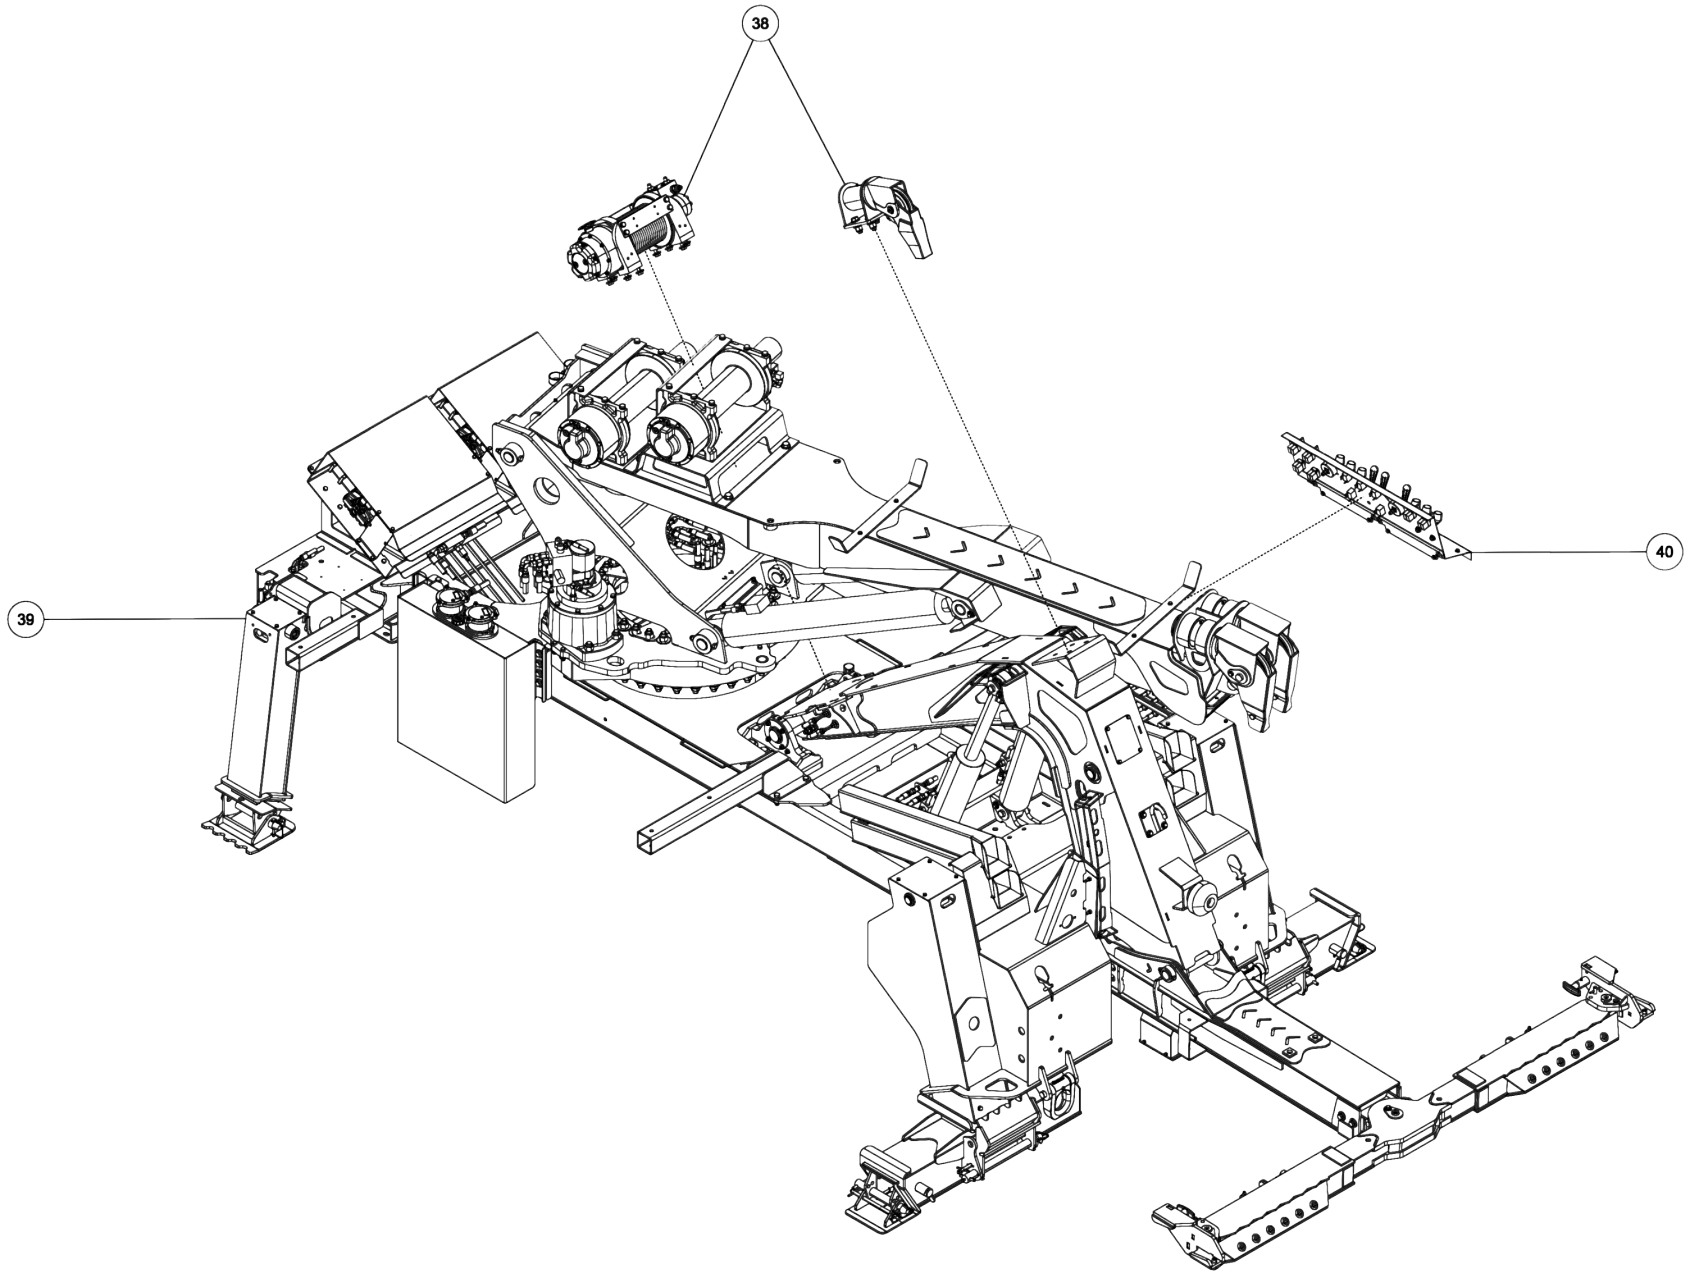

Section I - PARTS

50011505, 600R KNEE BOOM

Section I - PARTS

50011505, 600R KNEE BOOM (cont'd)

ITEM	PART NUMBER	DESCRIPTION	QTY
1	0300364	CLAMP-HOSE,0.875"-2.75" 50"LBS	12
2	0301547	FITTING, ELB 8MJ-12MB 90	2
3	0301577	1/4 OD PLASTIC AIRLINE, BLACK	300
4	03018108	SUCTION HOSE,1-1/4ID X15 100R4	1
5	0301909	RECEPTACLE BOOT	1
6	0301946	FITTING, BLKHD CONNECT	3
7	0301947	FITTING, 45 DEG ADAPTER	1
8	0301948	HD 7 WAY TRAILER CONNECT	1
9	0301965	HOSE HYD, 131"	2
10	0302084	FITTING, 90 DEG ELBOW	4
11	03021648	HYDH 116 6FJX-6M3K-6FJX90S	2
12	0302534	FITTING, 45 DEG ELBOW	2
13	0302906	FITTING, ADAPTER	2
14	0302959	1" NPT X 3 LG NIPPLE	4
15	0303538	FITT, ADAPTER -BRASS 8FP-6MP	1
16	0303539	QUICK DISCONNECT 3/8 FPT	1
17	0303867	PUMP, BI-ROTATIONAL	1
18	0304363	QUICK DISCONNECT 1/2 FPT	2
19	0306539	HOSE BARB 20HOSE16MB90	2
20	0307812	HOSE HYD, 222"	2
21	0310019	SUCTION HOSE,1-1/4ID X30 100R4	2
22	0310192	AIR SOL STK 12VDC 4 BANK	1
23	0311755	WATER SEPARATOR-MONNIER	1
24	0400060	SCREW, 1/4-20X1/2 HHC GR5	2
25	0400062	SCREW, 1/4-20X3/4 THC	4
26	0400103	SCREW, 5/16-18X1-1/4 HHC GR5	8
27	0400109	SCREW, 5/16-18X1 HHC GR5	8

ITEM	PART NUMBER	DESCRIPTION	QTY
28	0400237	SCREW, 1/2-13X4 HHC GR5	8
29	0400382	NUT, 5/16-18 LOK	16
30	0400451	WASHER, 1/4	2
31	0400452	LKWASHER, 1/4	2
32	0400463	WASHER, 5/16	30
33	0400464	LKWASHER, 5/16	6
34	0400491	LKWASHER, 1/2	8
35	0400498	WASHER, 1/2X2X0.125	8
36	0400687	SCREW, 10-24X3/4 PRH SS	2
37	0400816	WASHER, M10 SS	2
38	09016849	DRAG WINCH KIT - 600R KB	1
39	09017890	BUA - 600R KNEEBOOM	1
40	09019353	600R CNTRL PNL KIT, 30.5" RH	1
41	0910535	MNFLD PKG 16 VLV 12VDC W/O HNS	1
42	0911804	AIR REGULATOR-GAUGE ASSEMBLY	1
43	3116-780004	BRACKET, LH - MUD FLAP	1
44	3116-780005	BRACKET, RH - MUD FLAP	1
45	3116-780006	PLATE, MUD FLAP BACKING	2
46	3116-970000	BODY ASSY, LH ALUM 100 CA ROT	1
47	3116-971000	BODY ASSY, RH ALUM 100 CA ROT	1
48	9010520	FITTING-ELBOW 1/4T-1/4NPT	2
49	9012927	ADAPTER, 16MP-20BARB	4
50	9041403	1/2 NC X 1 1/2 HHCS PL GR8	8
51	9402970	TOOLBOX MTG. PAD	8
52	942480011	PLATE,SLOT-SS REAR WASHER TBOX	8
53	GO-138B	MUDFLAP	2
54	HC1338	VALVE, BALL, 1 BRASS	4