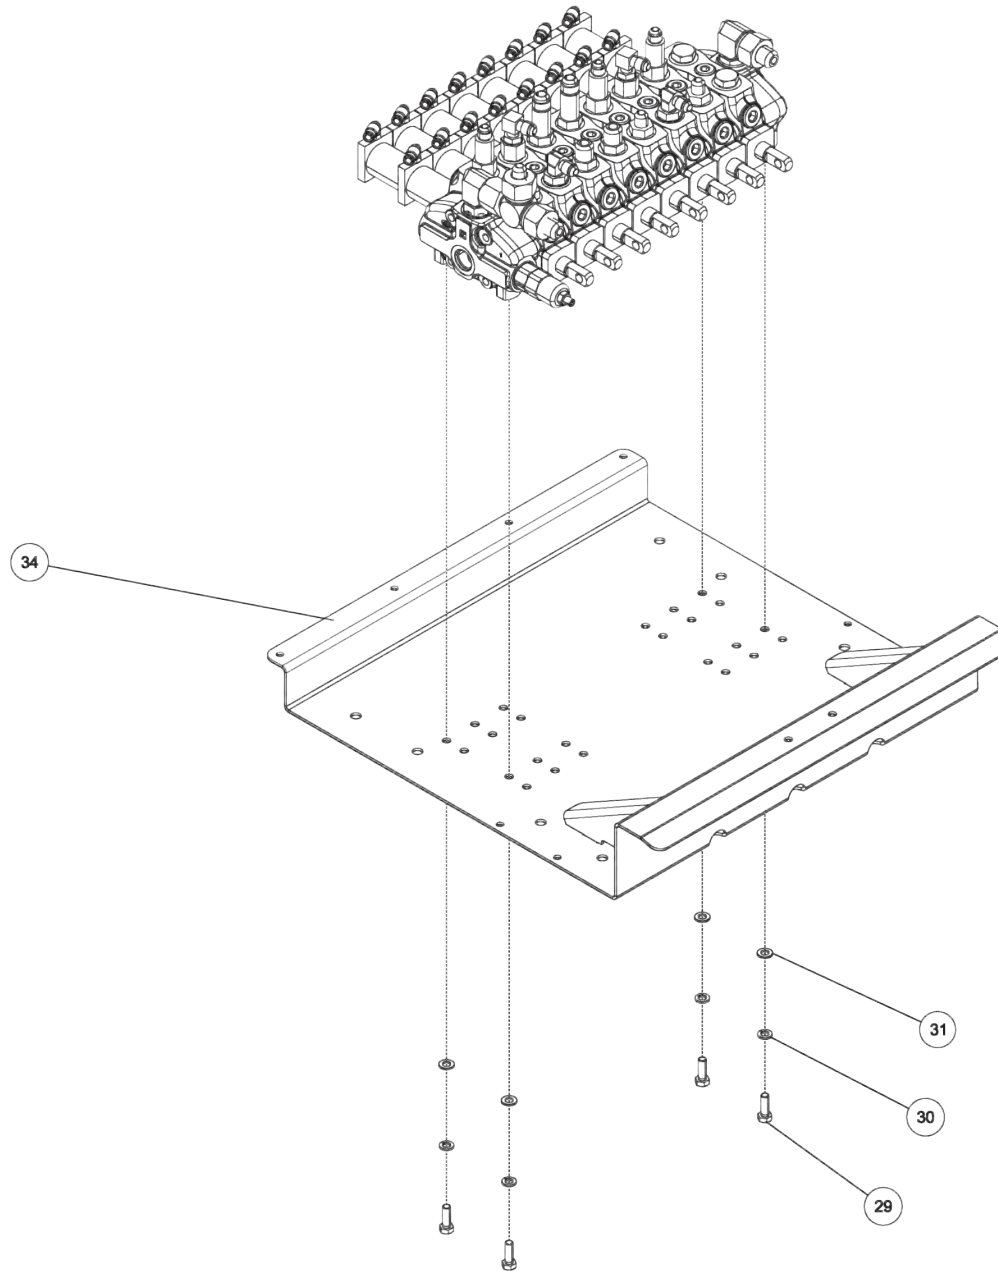

Section I - PARTS

09017534, CONTROL VALVE ASSEMBLY - 8 SPOOL 600R KNEE BOOM (cont'd)

Section I - PARTS

09017534, CONTROL VALVE ASSEMBLY - 8 SPOOL 600R KNEE BOOM (cont'd)

ITEM	PART NUMBER	DESCRIPTION	QTY
1	0300041	CONNECTOR, 8MJ-8MB	2
2	0300044	FITT, HYD CONN. 6MJ-8MB	3
3	0300387	PLUG, 8MB	2
4	0301372	FITTING, ST.CONN. 12FJ-8MJ	2
5	0301445	FITTING, EXTENDED	2
6	0301470	FITTING, 90ELB 6MJ-8MB90	2
7	0301620	FITTING, HYD. 6MJ - 6MB90	3
8	0301778	6MJ - 10MB STRAIGHT CONNECTOR	2
9	03019904	CONTROL VALVE - 8 SPOOL 600R	1
10	0302085	FITTING, 90 DEG ADPTR	2
11	03021621	CNTRL CABLE 131" LG, 1" STROKE	4
12	0302230	ADJ CLEVIS AC-210	4
13	0302826	FITTING, TEE	1
14	0302829	FITTING, ADAPTOR	1
15	0303017	FITTING, CONNECTOR	2
16	0303174	FITTING, CONNECTOR	2
17	0303761	FITTING, ELBOW 6MJ-6MB90L	1
18	0310289	FITTING-LONG ADAPTER 6MJ-8MBLL	3
19	0312902	VALVE, CROSS-OVER RELIEF(2175)	1
20	0400057	SCREW, 1/4-20X1-1/4 HHC	4
21	0400066	SCREW, 1/4-20X3/4 HHC GR5	12
22	0400078	SCREW, 1/4-20X2 HHC GR5	2
23	0400126	SCREW, 3/8-16X1 HHC GR5	8
24	0400365	NUT, 1/4-28 HEX	4
25	0400367	NUT, 1/4-20 LOK	18
26	0400392	NUT, 3/8-16 LOK	8
27	0400458	LKWASHER, 1/4 EXT	4
28	0400463	WASHER, 5/16	4
29	0400652	SCREW, M8-1.25X25 HHC 10.9	4
30	0400801	LKWASHER, M8	4
31	0410654	WASHER, M8	4
32	07023364	COVER - CONTROL VALVE 600R KB	1
33	07023365	SUPPORT - CONTROL VALVE COVER	2
34	08015131	VALVE PAN WLMT - 600R	1
35	9010030	FITT, BRASS ELBOW 1/4T-1/8MPX	16