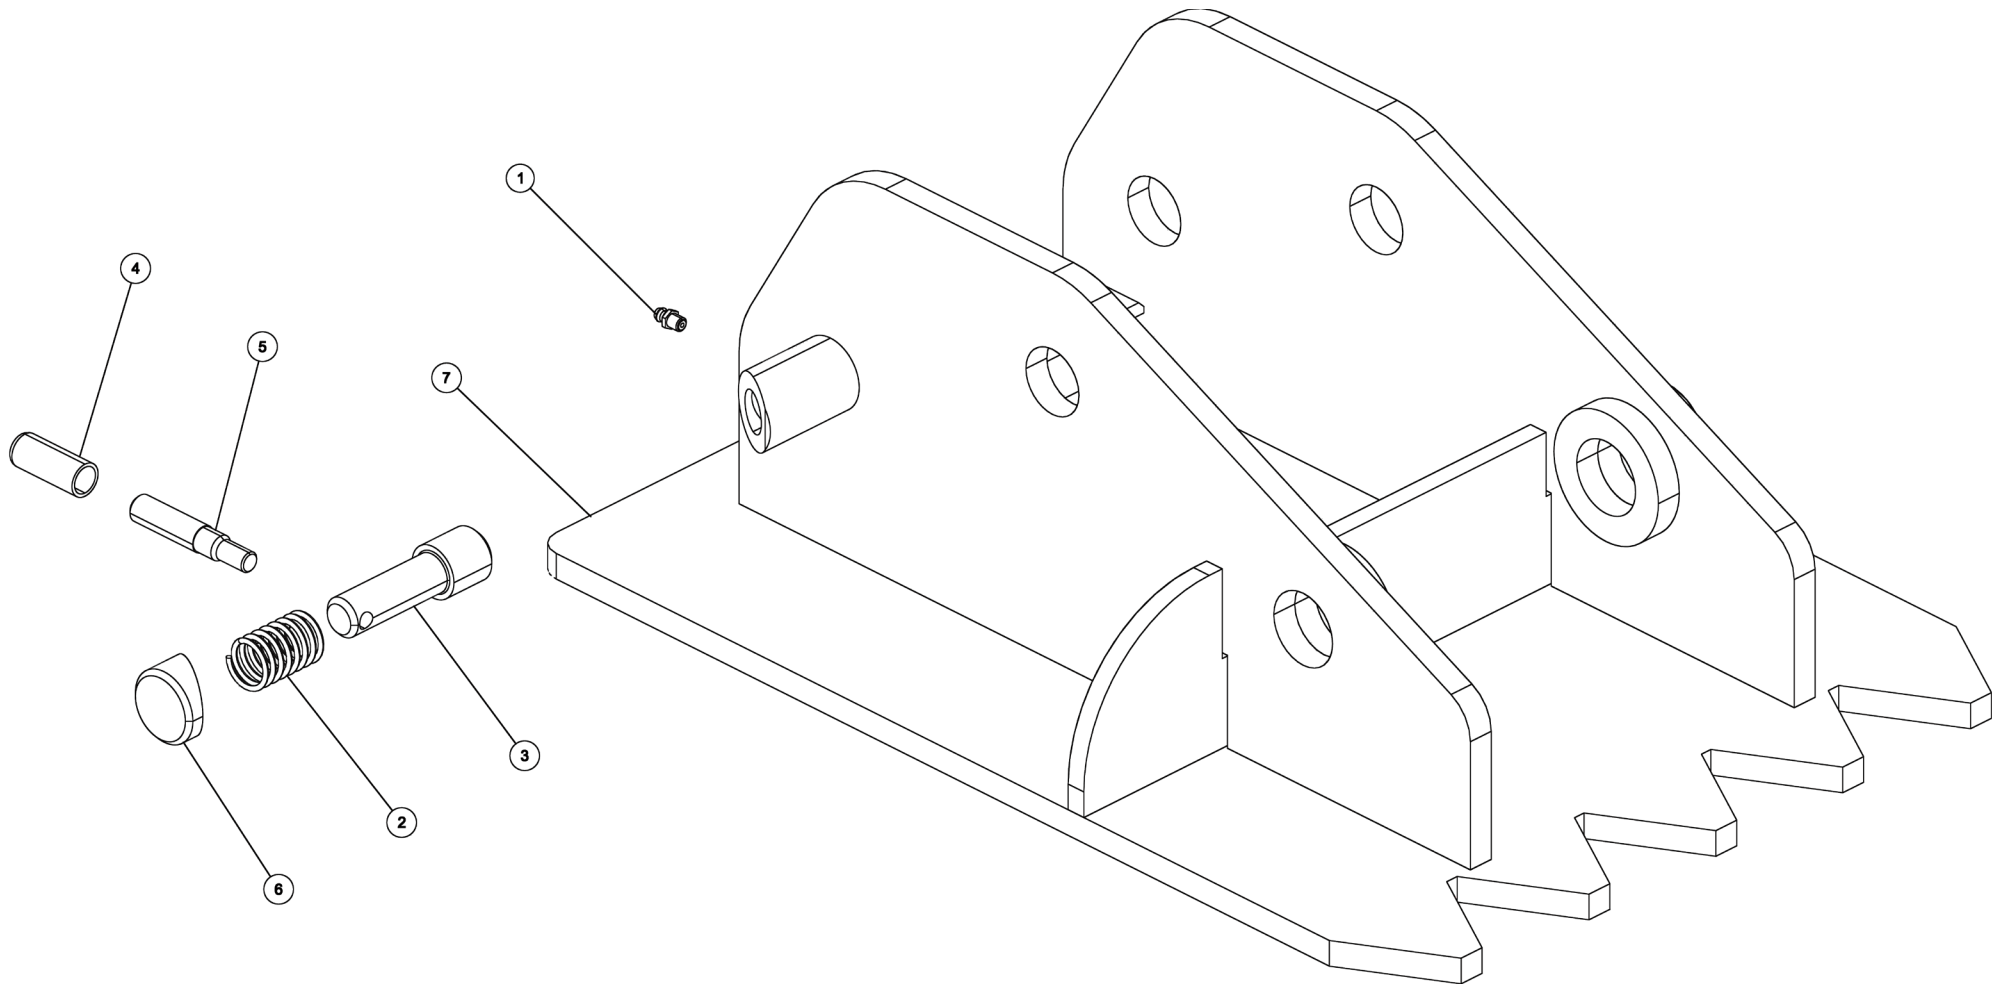

Section I - PARTS

0908440, FOOT LEFT HAND ASSEMBLY

Section I - PARTS

0908440, FOOT LEFT HAND ASSEMBLY

ITEM	PART NUMBER	DESCRIPTION	QTY
	0908440	FOOT ASSEMBLY, LH - SIDEWINDER	-
1	0300113	GREASE FITTING, 1/4-28 STR	1
2	0304653	1" CAM LOCK SPRING	1
3	0304654	1" CAM LOCK PLUNGER PIN	1
4	0304658	1/2" VINYL HANDLE GRIP	1
5	0304659	1/2" CAM LOCK HANDLE PIN	1
6	0307618	CAMLOCK BARREL CAP 1"	1
7	0807269	FOOT WLD'T (LH)	1