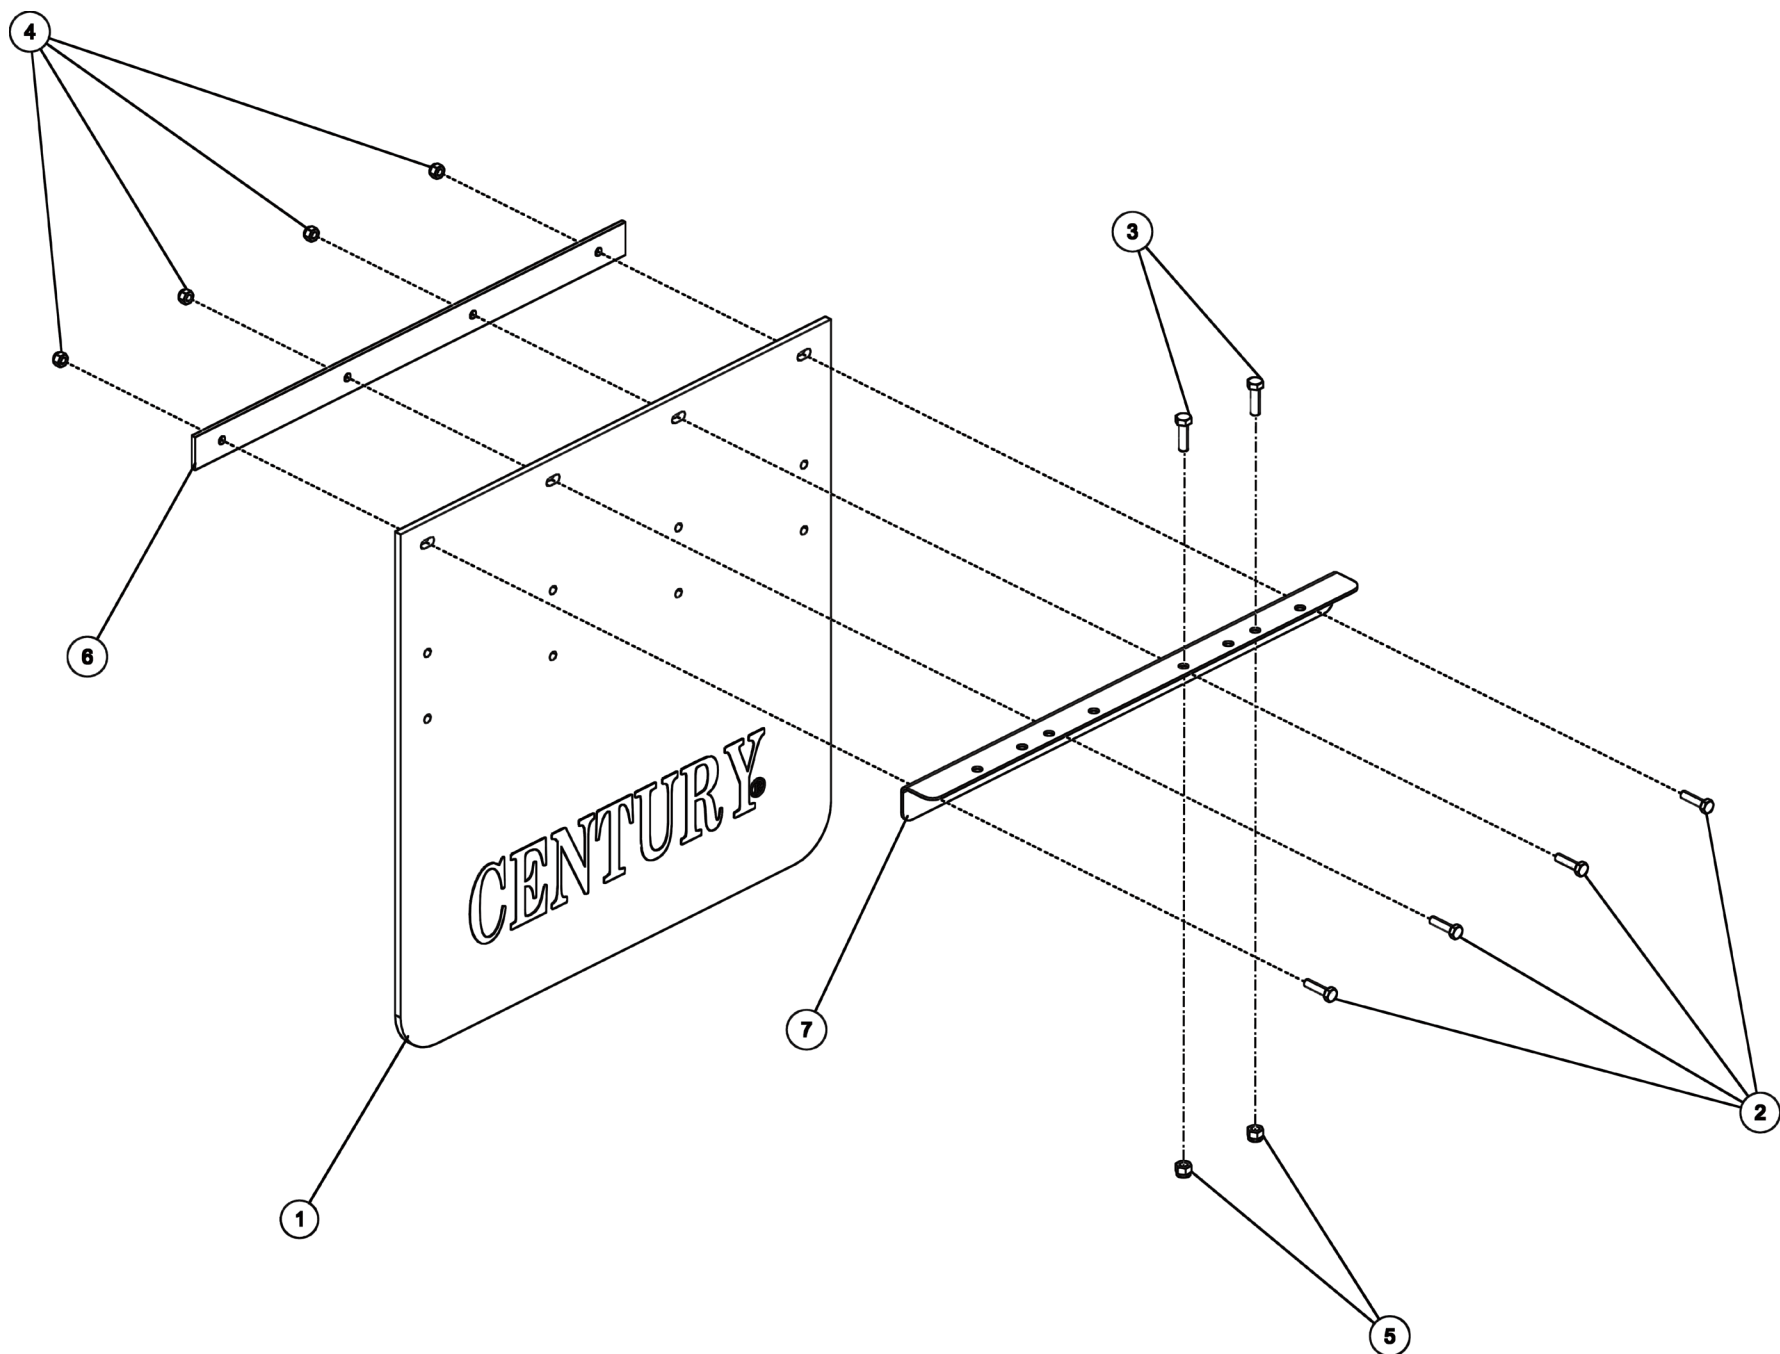

Section I - PARTS

0908382, CENTURY MUDFLAP KIT

Section I - PARTS

0908382, CENTURY MUDFLAP KIT

ITEM	PART NUMBER	DESCRIPTION	QTY
	0908382	KIT - MUDFLAP LRG CENTURY WKR	-
1	0310631	MUD FLAP, CENTURY	2
2	0400103	SCREW, 5/16-18X1-1/4 HHC GR5	8
3	0400148	SCREW, 3/8-16X1-1/4 HHC GR5	4
4	0400382	NUT, 5/16-18 LOK	8
5	0400392	NUT, 3/8-16 LOK	4
6	0717386	BAR - MUDFLAP	2
7	0718139	ANGLE - MUD FLAP MOUNT	2