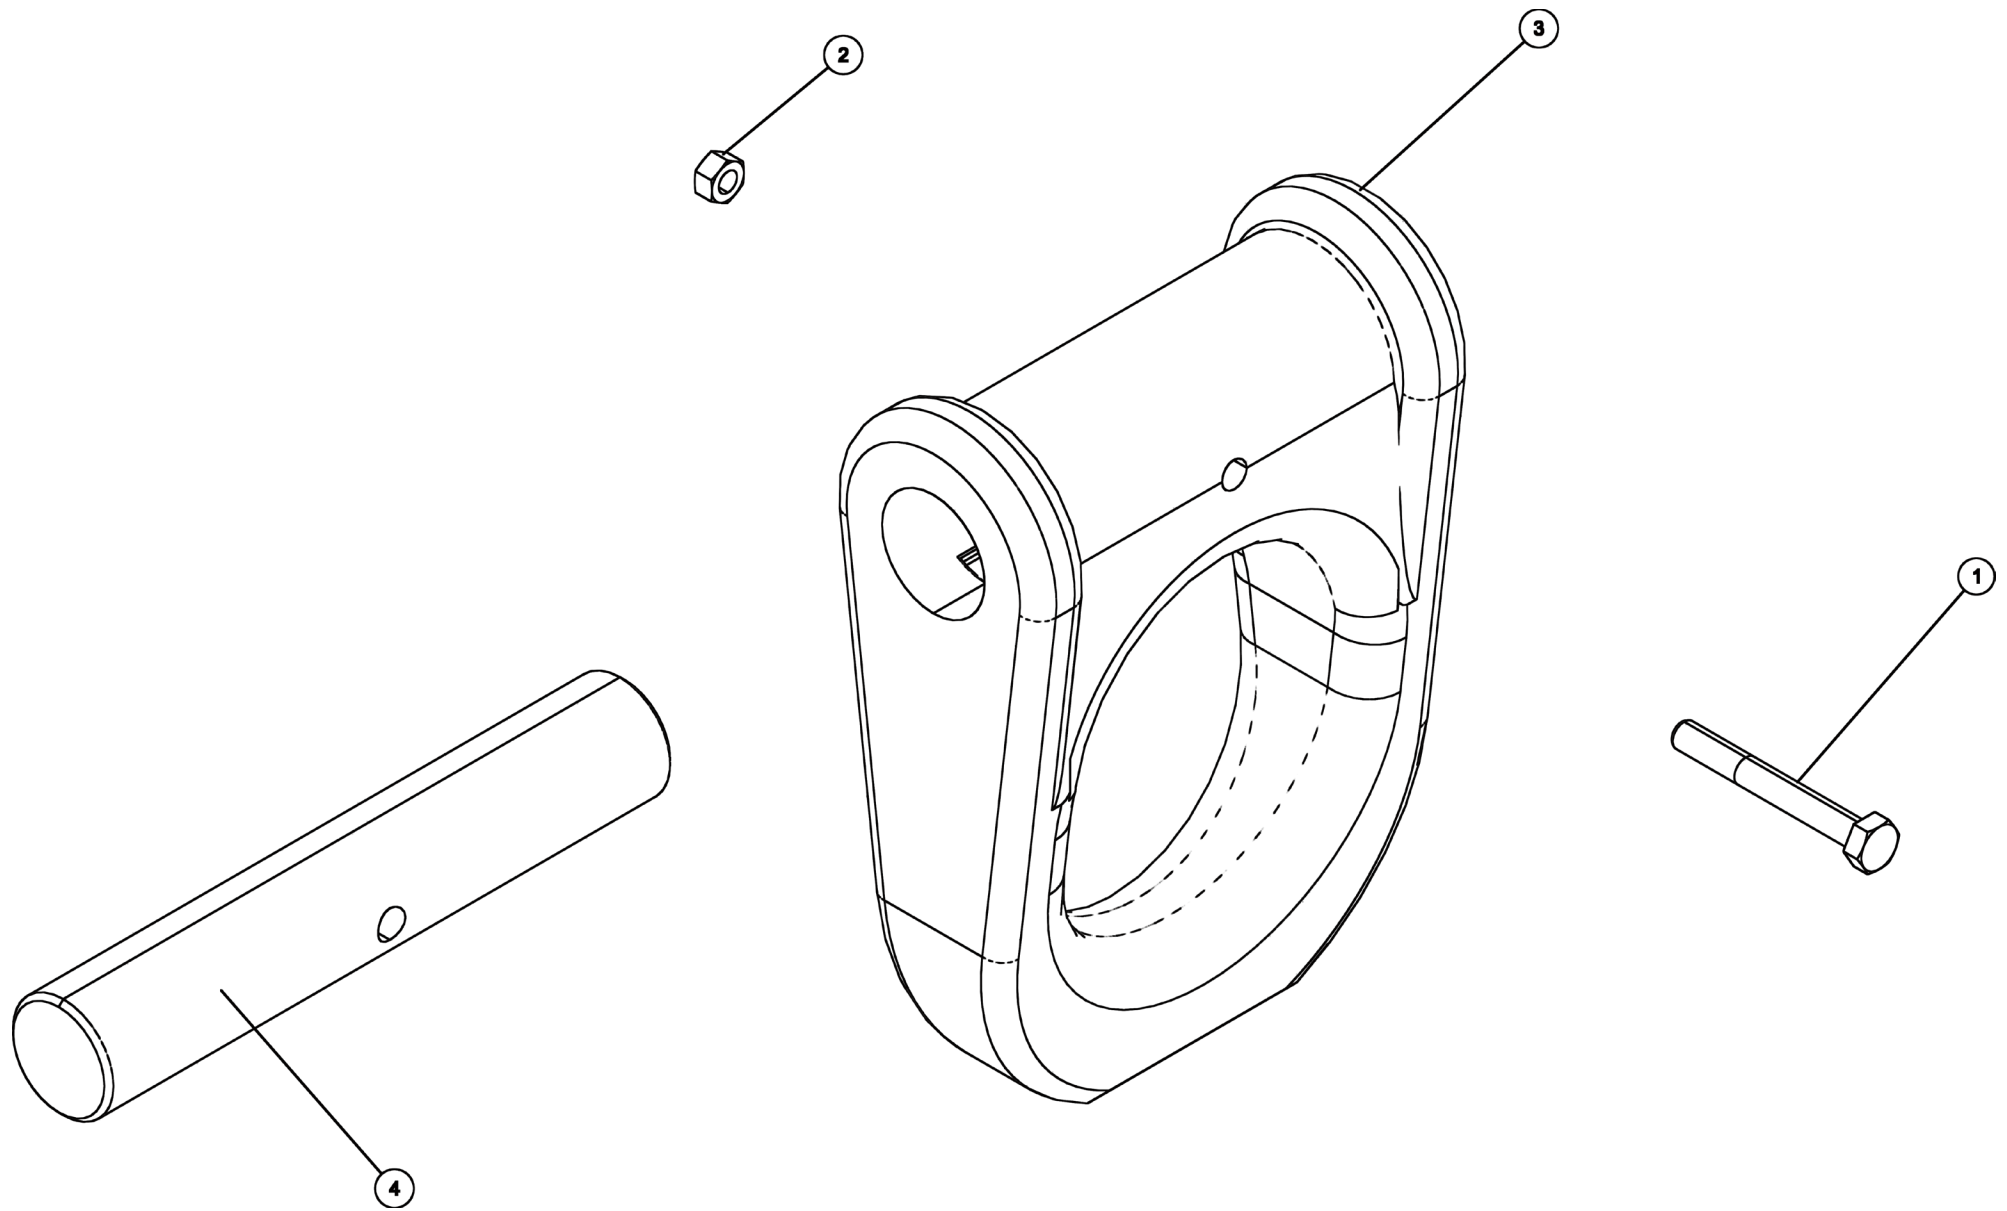

Section I - PARTS

0908430, D-RING, BOOM KIT

Section I - PARTS

0908430, D-RING, BOOM KIT

ITEM	PART NUMBER	DESCRIPTION	QTY
	0908430	KIT-D RING BOOM	-
1	0400107	SCREW, 5/16-18X2-1/2 HHC GR5	1
2	0400776	NUT, 5/16-18 JAM LOK	1
3	0719585	D-RING, TOWING	1
4	GA0215	PIN-"D" RING	1