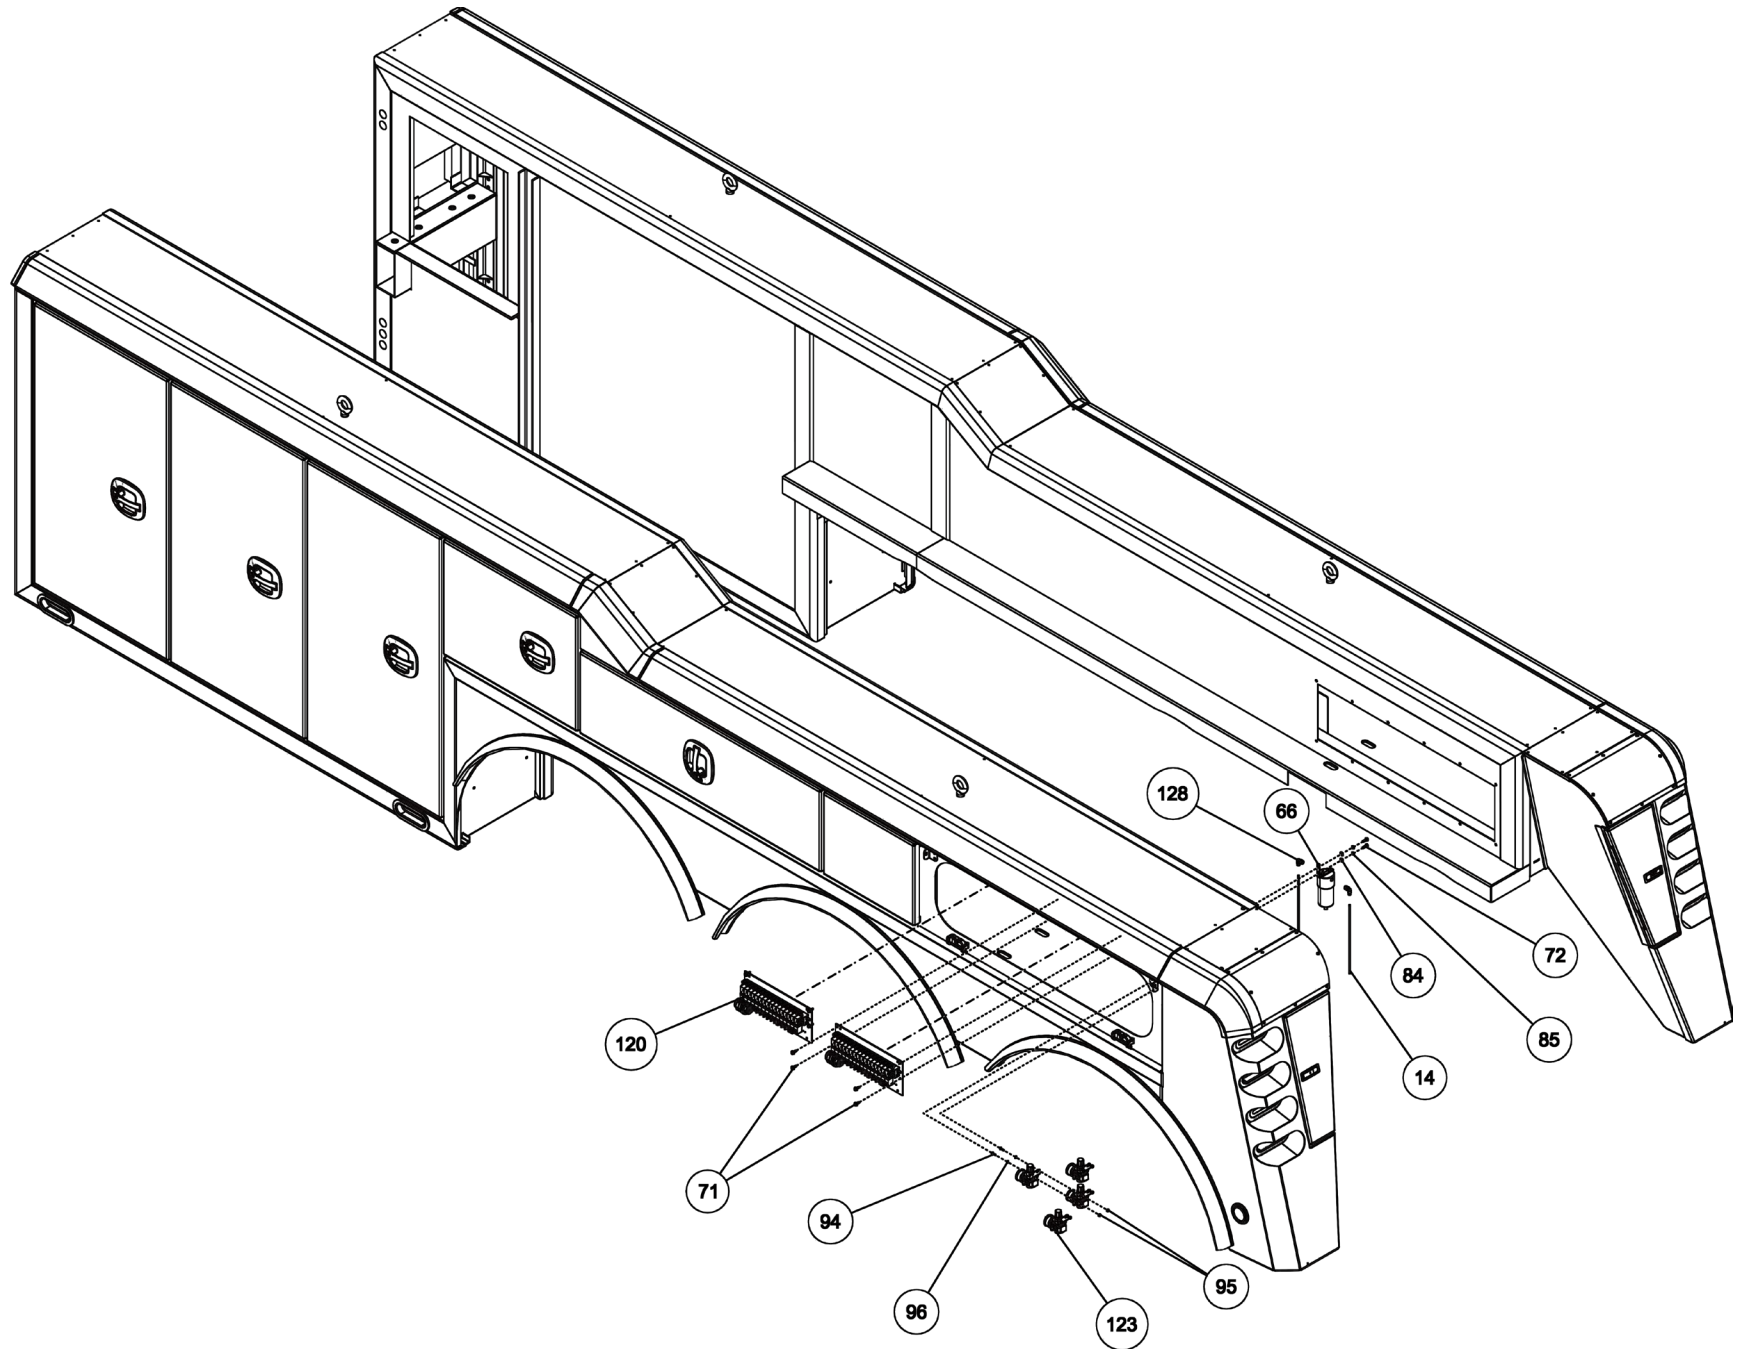

Section I - PARTS

09011768, BASIC UNIT ASSEMBLY, 9055XL XP850

Section I - PARTS

09011768, BASIC UNIT ASSEMBLY, 9055XL XP850