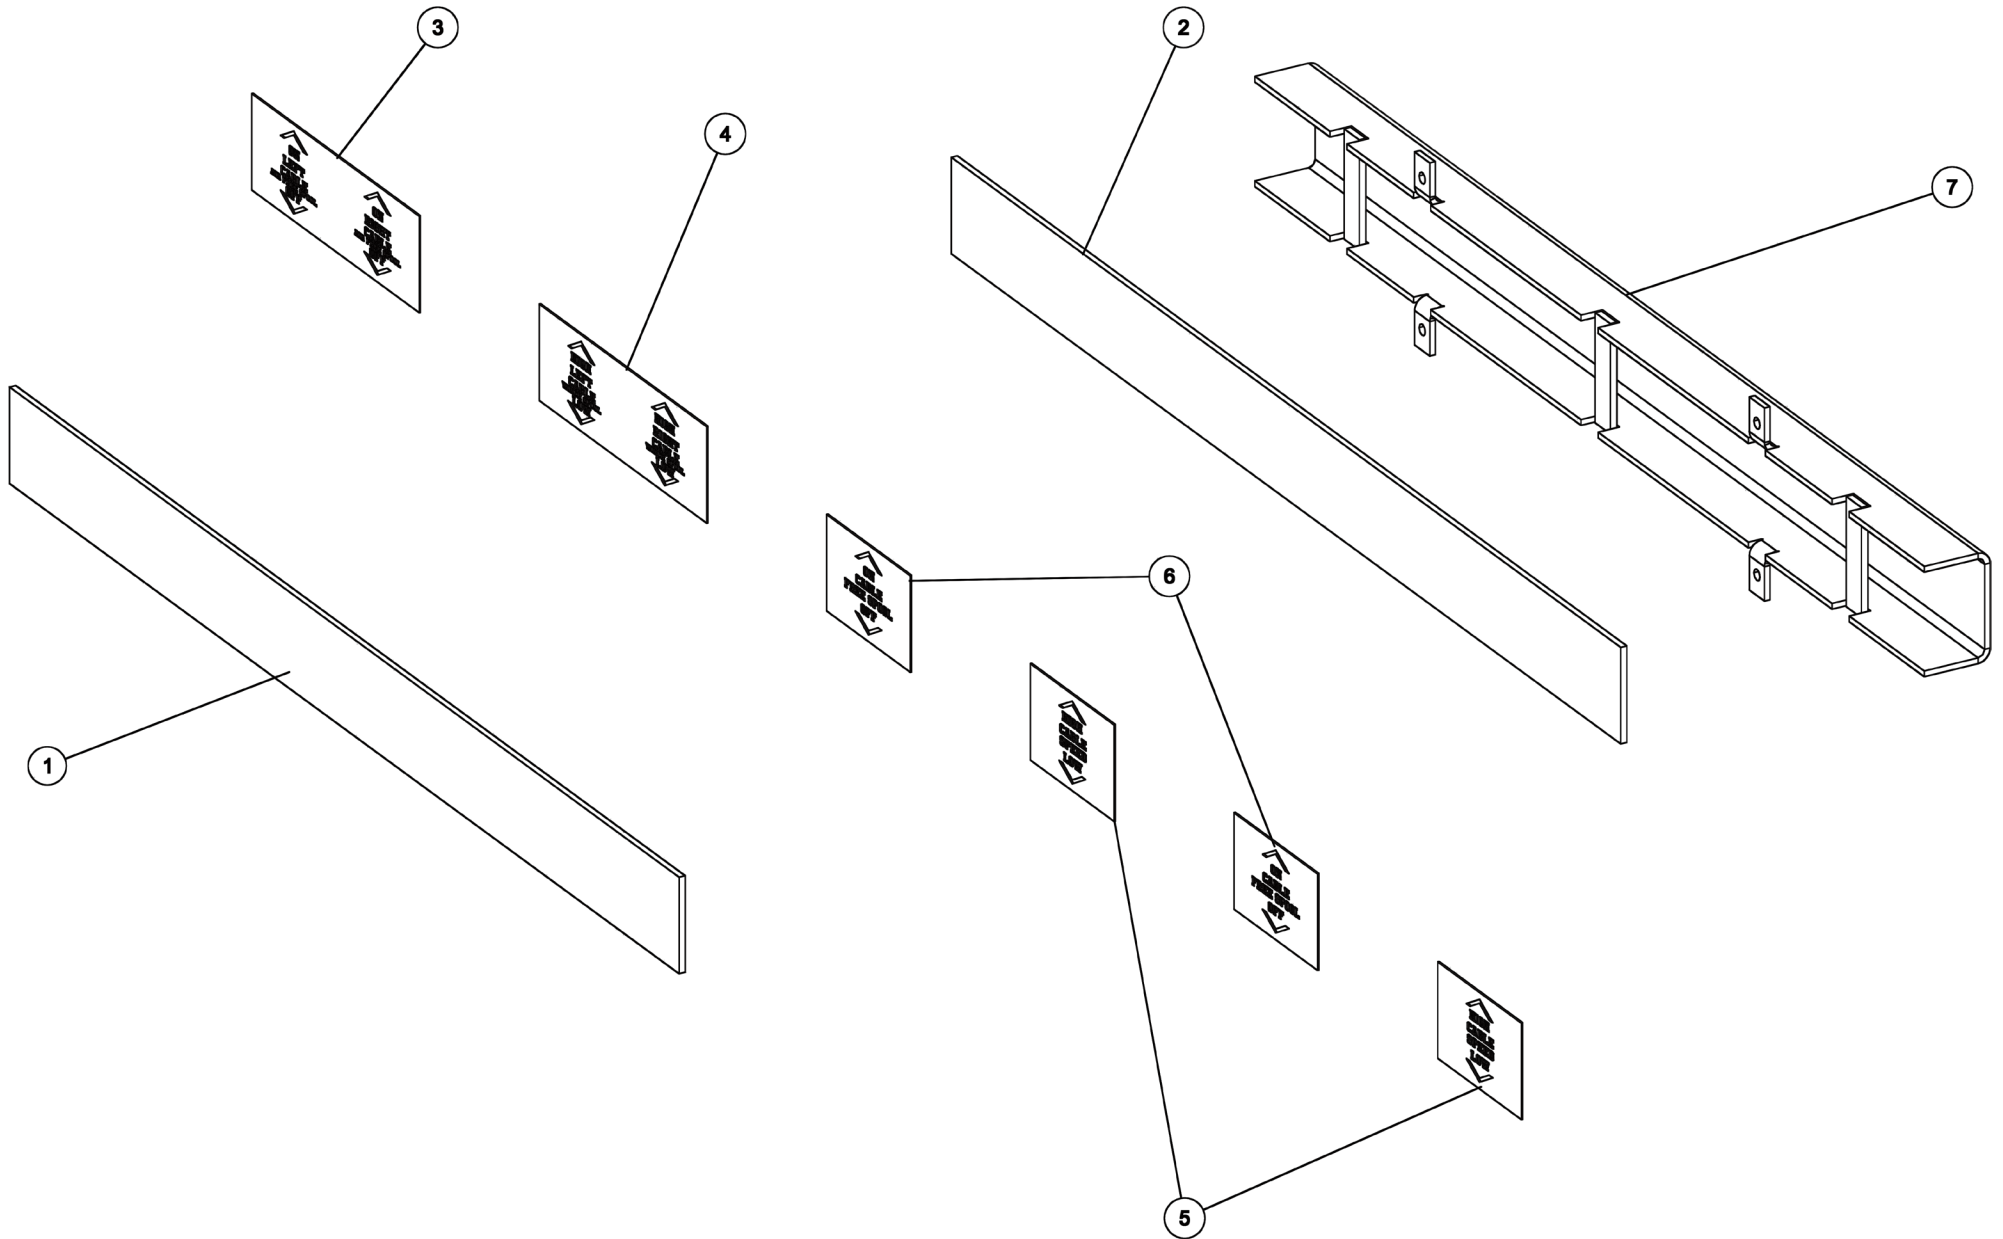

Section I - PARTS

0908747, ILLUMINATED LEGEND ASSEMBLY

Section I - PARTS

0908747, ILLUMINATED LEGEND ASSEMBLY

ITEM	PART NUMBER	DESCRIPTION	QTY
	0908747	ILLUMINATED LEGEND ASSY 22	-
1	0307973	PLASTIC, DUST COVER-CLEAR 22	1
2	0307977	PLASTIC, COLOR LENS - RED 22	1
3	0501589	LEGEND, PANEL-CABLE ON/OFF	1
4	0501590	LEGEND, PANEL-CABLE HIGH/LOW	1
5	0501591	LEGEND, PANEL-CABLE SPEED	2
6	0501593	LEGEND, PANEL-CABLE FREE SPOOL	2
7	0807048	CHANNEL, LIGHT&LEGENDS WLMT 22	1