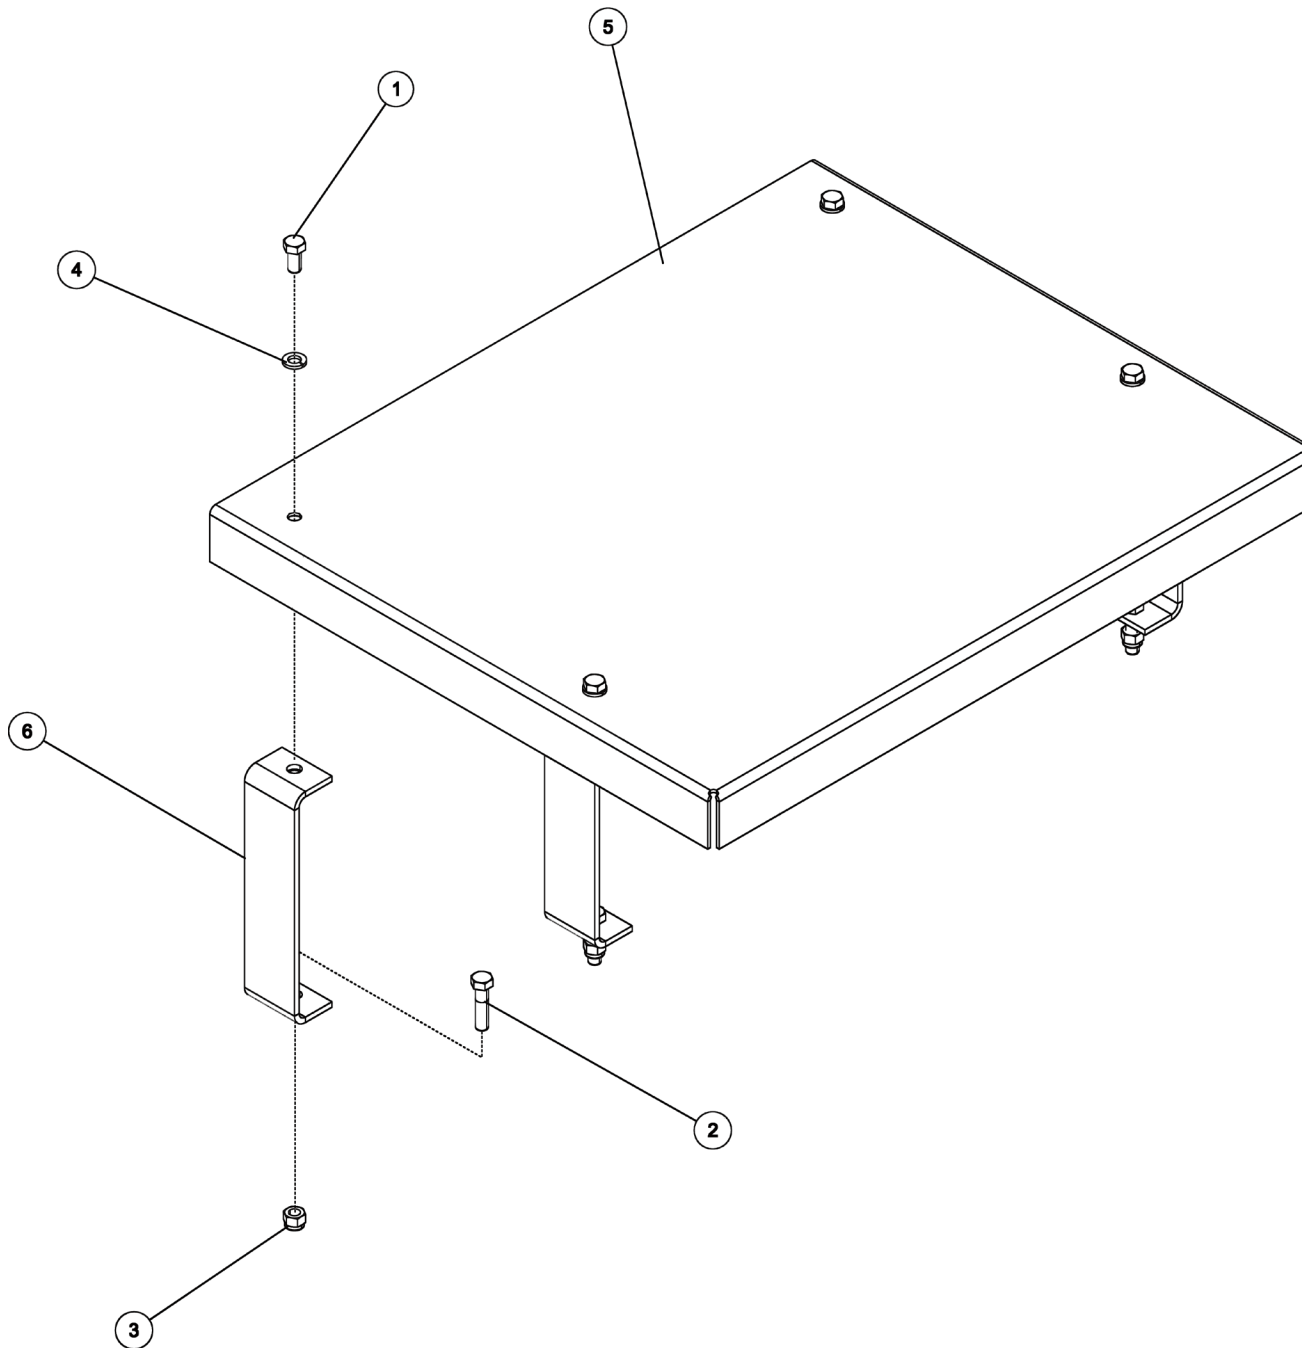

Section I - PARTS

0907140, VALVE COVER ASSEMBLY

Section I - PARTS

0907140, VALVE COVER ASSEMBLY

ITEM	PART NUMBER	DESCRIPTION	QTY
	0907140	KIT-VALVE COVER 9055	-
1	0400121	SCREW, 3/8-16X3/4 HHC GR5	4
2	0400132	SCREW, 3/8-16X1-1/2 HHC GR5	4
3	0400392	NUT, 3/8-16 LOK	4
4	0400482	LKWASHER, 3/8	4
5	0717066	COVER - VALVE	1
6	0807181	COVER, SUPPORT WELDMENT	4