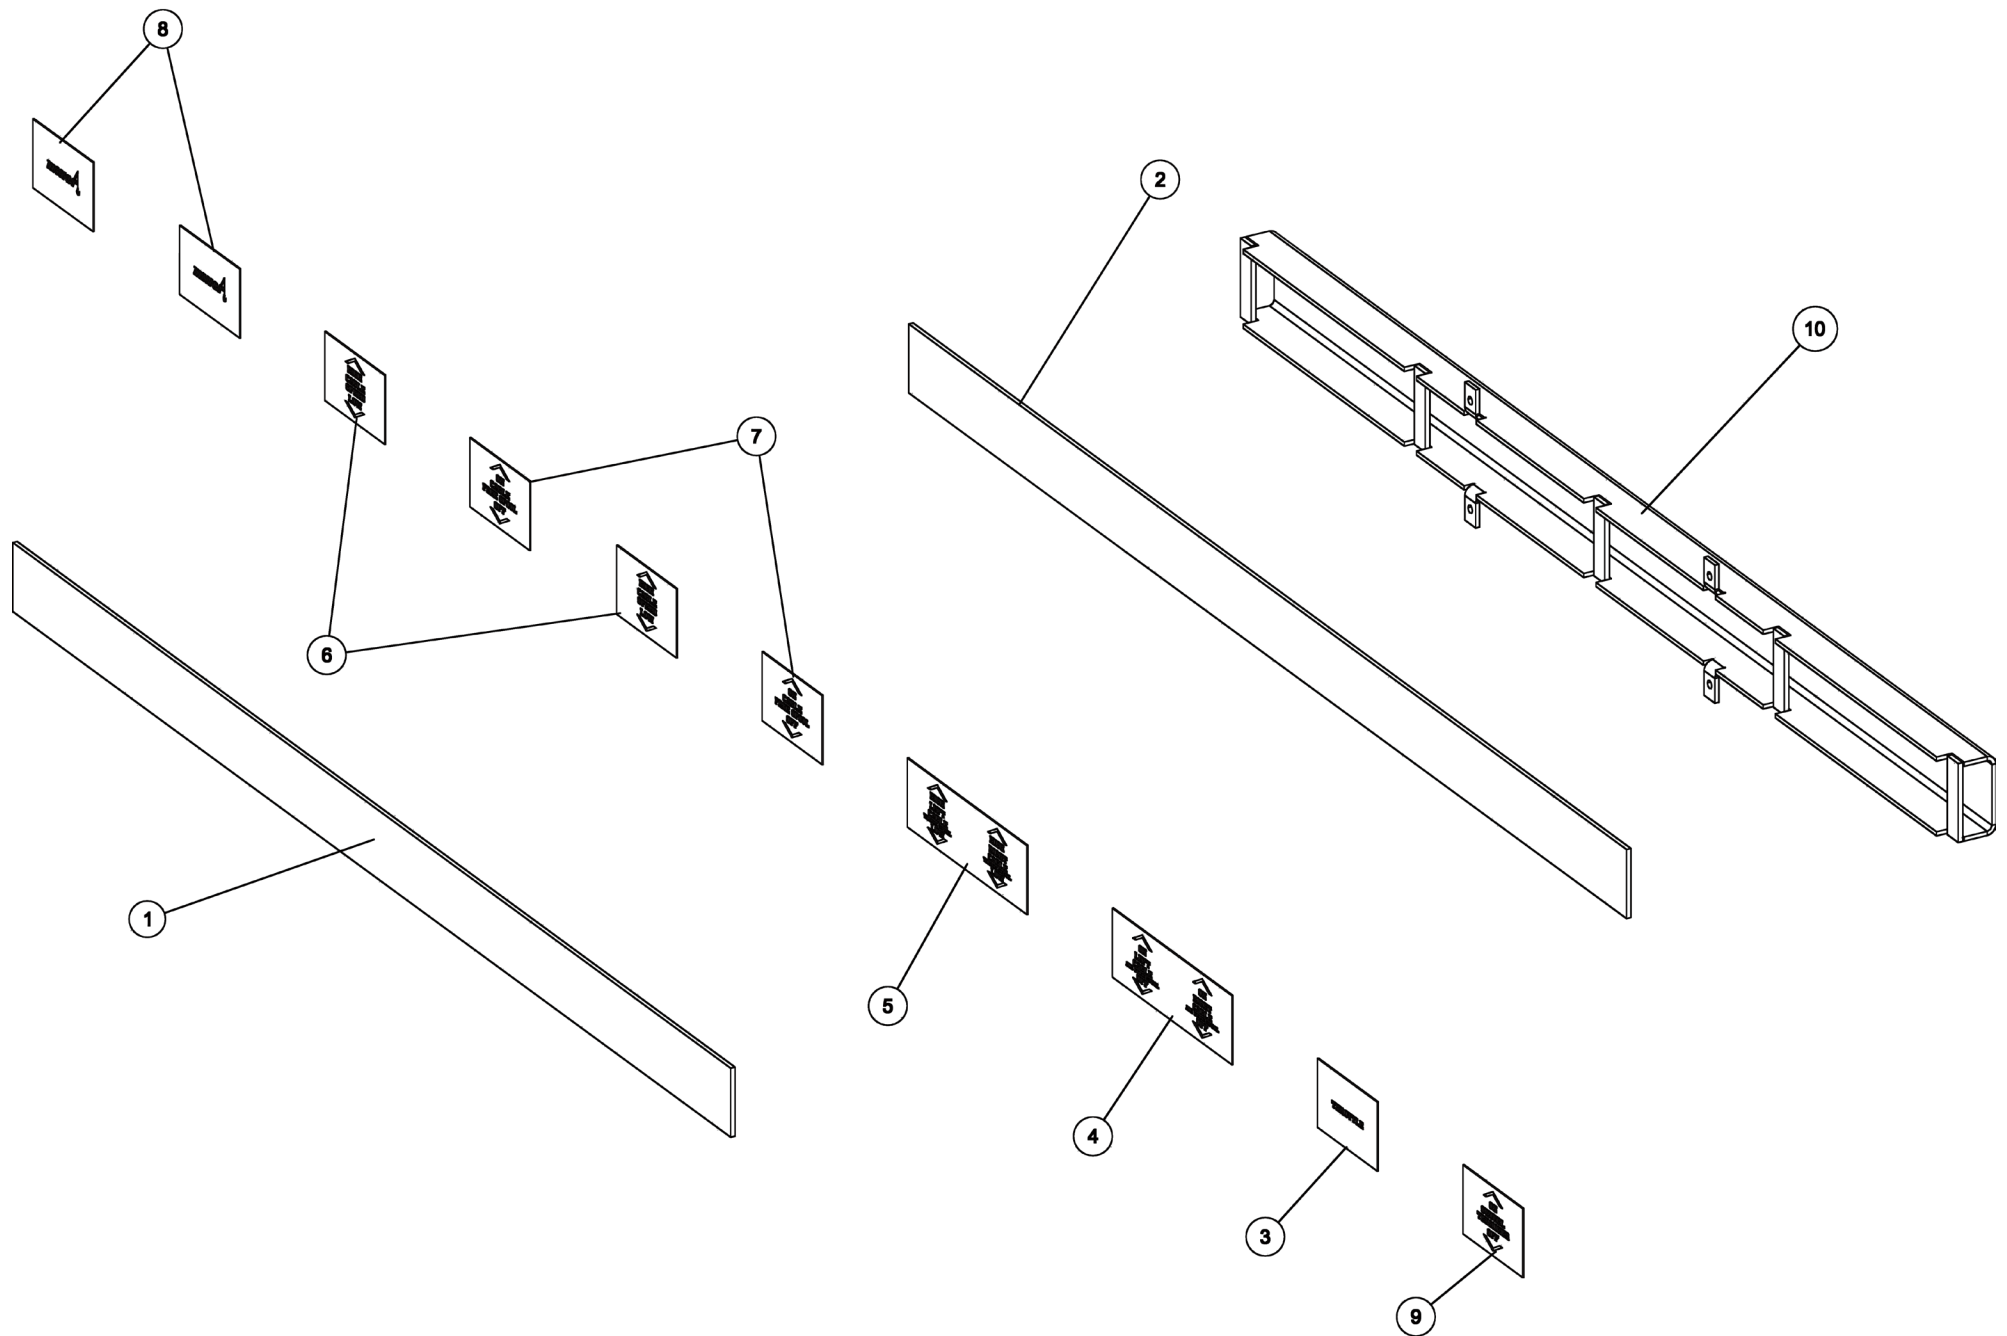

Section I - PARTS

0910052, ILLUMINATED LEGEND ASSEMBLY

Section I - PARTS

0910052, ILLUMINATED LEGEND ASSEMBLY

ITEM	PART NUMBER	DESCRIPTION	QTY
	0910052	ILLUMINATED LEGEND ASSY 33	-
1	0307970	PLASTIC, DUST COVER-CLEAR 33	1
2	0307974	PLASTIC, COLOR LENS - RED 33	1
3	0501588	LEGEND, PANEL-THROTTLE	1
4	0501589	LEGEND, PANEL-CABLE ON/OFF	1
5	0501590	LEGEND, PANEL-CABLE HIGH/LOW	1
6	0501591	LEGEND, PANEL-CABLE SPEED	2
7	0501593	LEGEND, PANEL-CABLE FREE SPOOL	2
8	0501597	LEGEND, PANEL-BLANK MILLER LGO	2
9	0501610	LEGEND,PANEL- SWIVEL TENSIONER	1
10	0807045	CHANNEL, LIGHT&LEGENDS WLMT 33	1