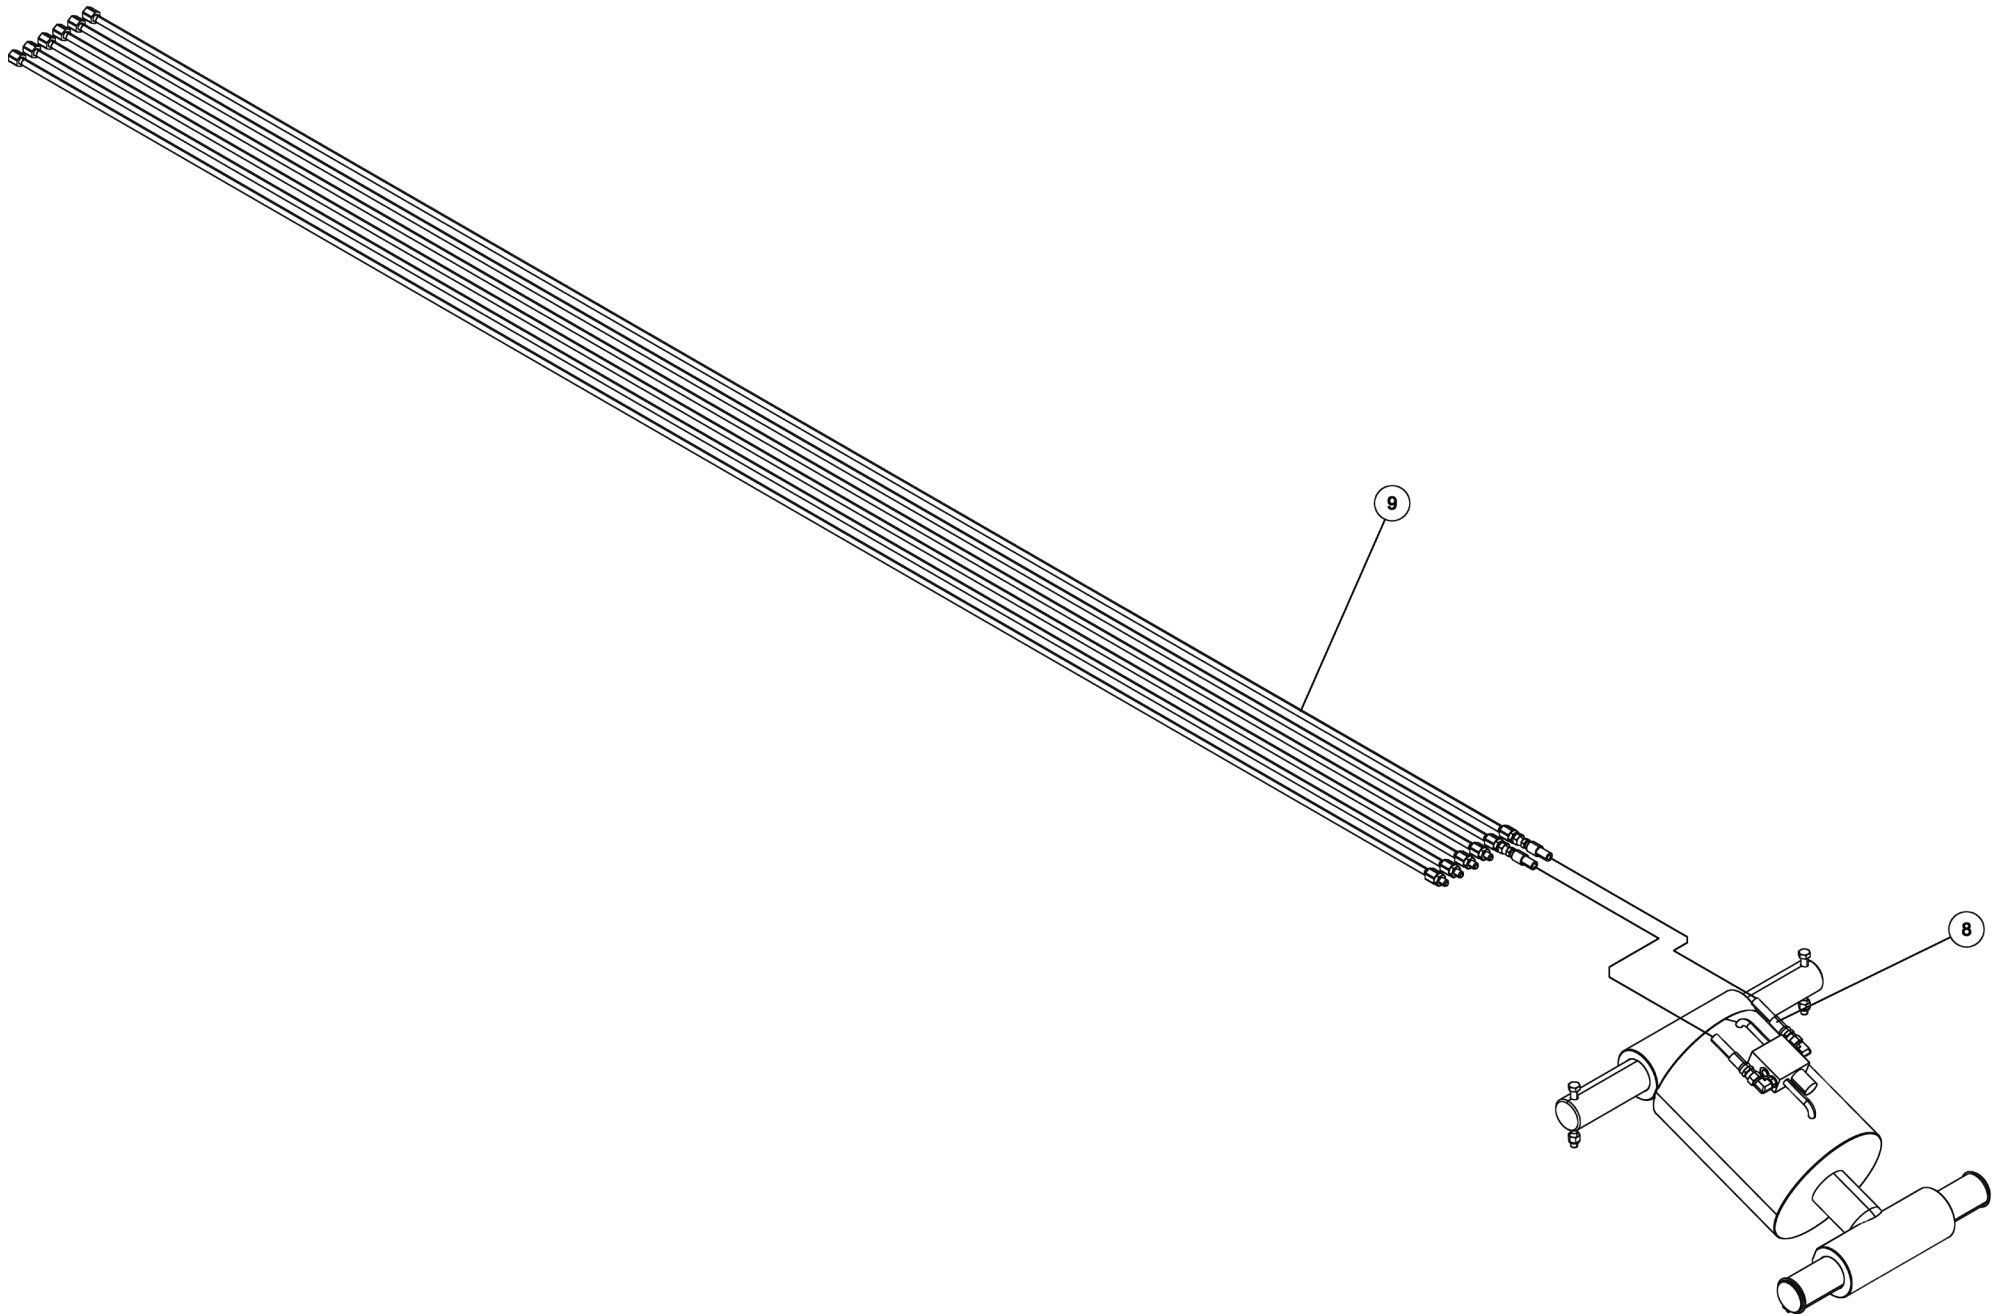

Section I - PARTS

0912121, MAIN BOOM INSTALLATION

Section I - PARTS

0912121, MAIN BOOM INSTALLATION

ITEM	PART NUMBER	DESCRIPTION	QTY
	0912121	BOOM INSTALLATION 9055 3STG GE	-
1	0302514	ADAPTER 8MJ-6MJ	6
2	0302548	CLAMPING UNIT(set) HC-10-6	4
3	0302549	SPLIT BUSH.RUBBER C-SB10-8 1/2	2
4	0302551	C-SN-10 SOCKET-HEAD	8
5	0302835	C-WA-10 WELD ADAPTER	6
6	0302836	SOCKET-HD STACKING NUTS	3
7	0302837	SPLIT BUSHING 1"	6
8	0303563	HOSE HYD, 27"	2
9	0313228	HYD TUBE	6
10	0400118	SCREW, 5/16-18X3/4 HHC GR5	1
11	0400122	SCREW, 3/8-16X1-1/4 HHC GR5	6
12	0400176	SCREW, 1/2-13X1 HHC GR5	2
13	0400220	SCREW, 1/2-13X5-1/2 HHC GR5	1
14	0400392	NUT, 3/8-16 LOK	4
15	0400408	NUT, 1/2-13 LOK	1
16	0400482	LKWASHER, 3/8	6
17	0400492	WASHER, 1/2	2
18	0705104	PLATE, WINCH CABLE SPPT	2
19	0715953	PIN, BOOM PIVOT	1
20	0810639	PIN WELDMENT	2
21	0906535	SWIVEL-BOOM ASSEMBLY	2
22	0912095	BOOM INSTALL 9055 3STG 2015	1
23	0912120	KIT 9055 GENX TILT CYL	1
24	DE1381	1/2 WASHER SAE 17/32 ID	2