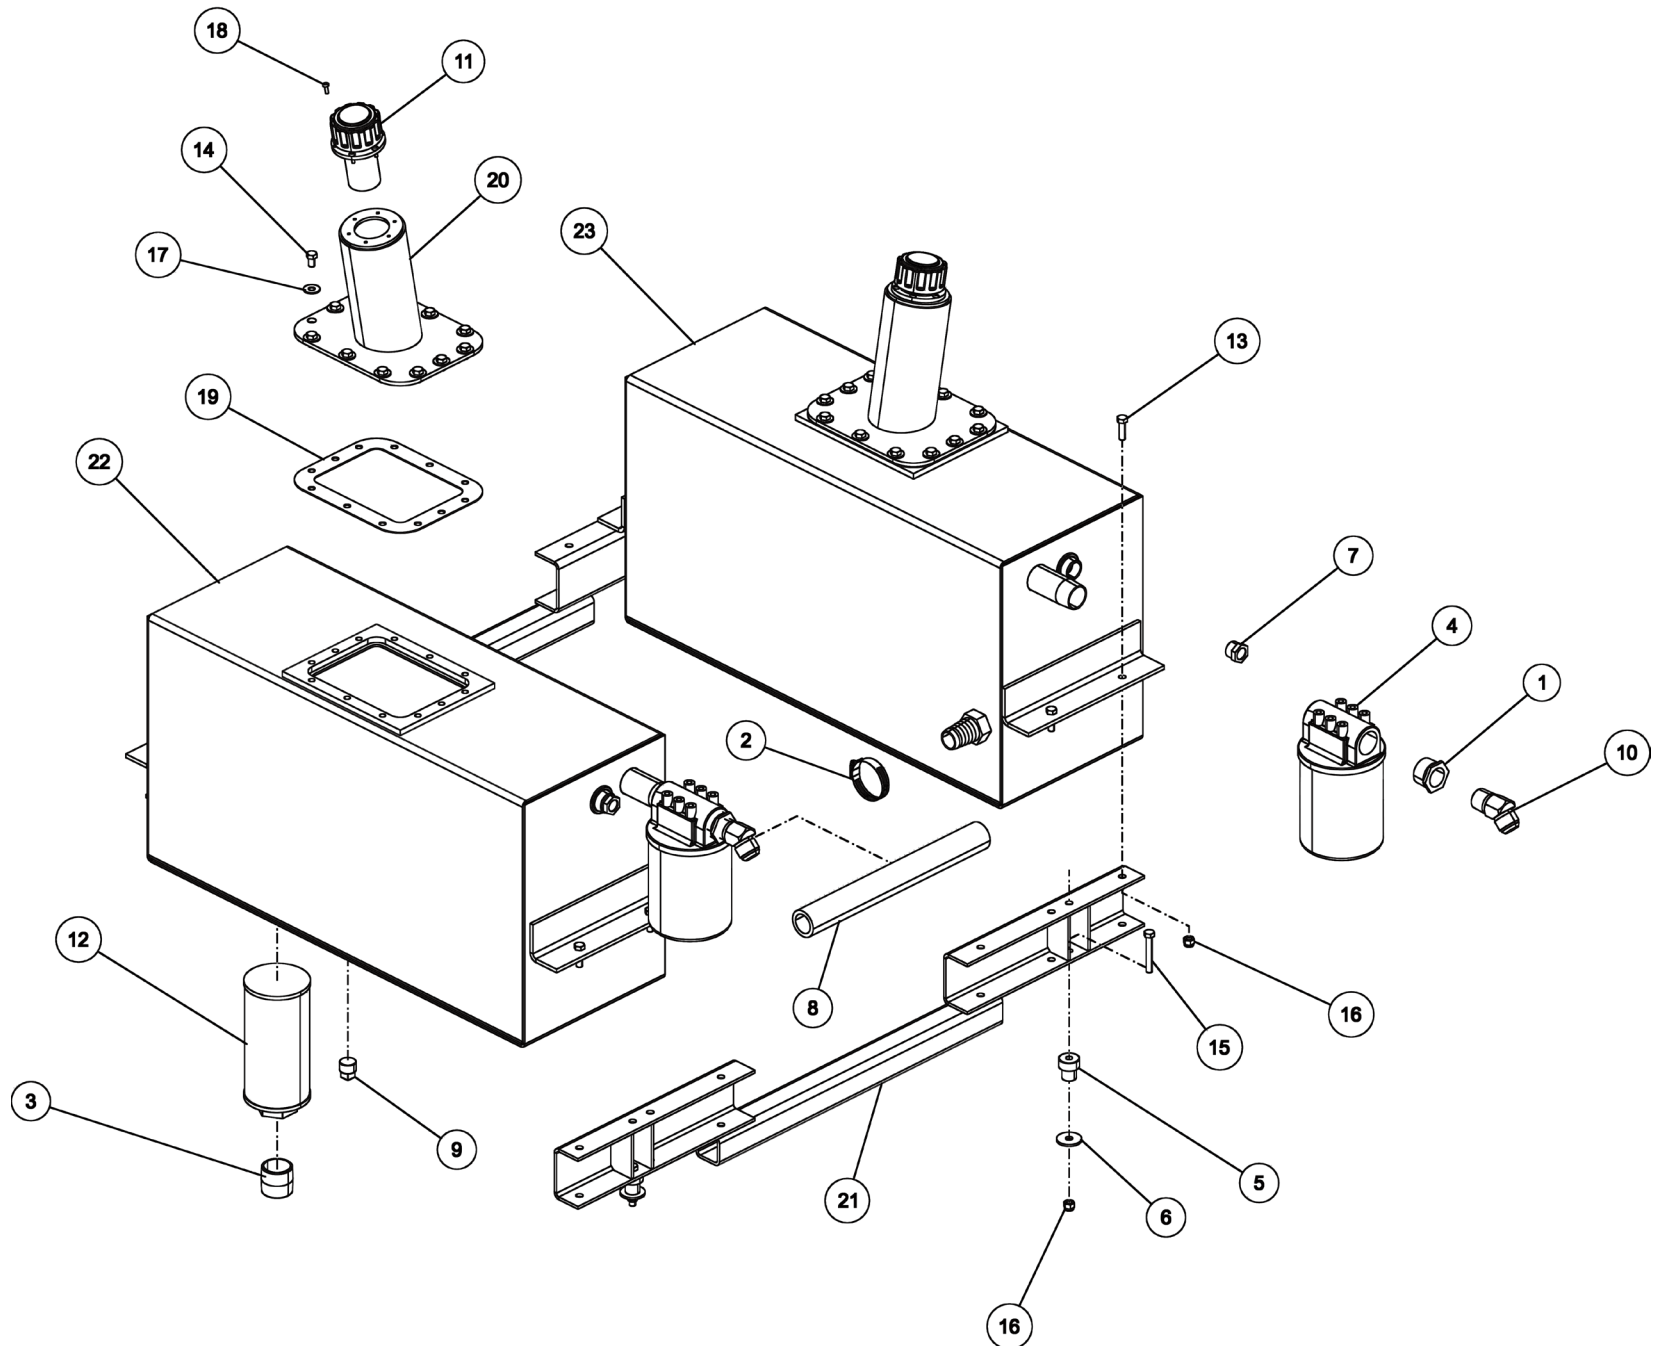

Section I - PARTS

0907802, HYDRAULIC TANK ASSEMBLY

Section I - PARTS

0907802, HYDRAULIC TANK ASSEMBLY

ITEM	PART NUMBER	DESCRIPTION	QTY
	0907802	KIT - RESERVOIR 5130-9055	-
1	0300287	FITTING, PIPE BUSHING, 1.25x1	2
2	0300364	CLAMP-HOSE,0.875"-2.75" 50"LBS	2
3	0301350	PIPE, 1-1/2 CLOSE NIPPLE	2
4	0301894	SPIN-ON FLTR ASSY	2
5	0302227	CENTER BONDED MOUNT	4
6	0302228	SPECIAL WASHER (LORD	4
7	0302570	SIGHT GAUGE 3/4 NPT (SVM-12)	2
8	0302756	SUCTION HOSE,1-1/4IDx100 100R4	1
9	0303155	PIPE PLUG 3/4 NPT MAGNETIC	2
10	0303338	FITTING, ELBOW	2
11	0305006	FILLER CAP (GO205,FB194)	2
12	0307344	SUCTION STRAINER	2
13	0400122	SCREW, 3/8-16X1-1/4 HHC GR5	8
14	0400149	SCREW, 3/8-16X5/8 HHC GR5	24
15	0400150	SCREW, 3/8-16X2-1/2 HHC GR5	4
16	0400392	NUT, 3/8-16 LOK	12
17	0400480	WASHER, 3/8	24
18	0402011	SCREW, 10-32X5/8 PRH SS	12
19	0706114	GSKT, CLEANOUT & FILLER COVER	2
20	0802747	PIPE-FILLER WLMT	2
21	0803193	SUPPORT-RESERVOIR WLDMT.	2
22	0806653	RESERVOIR-LEFT WELDMENT	1
23	0806654	RESERVOIR-RIGHT WELDMENT	1