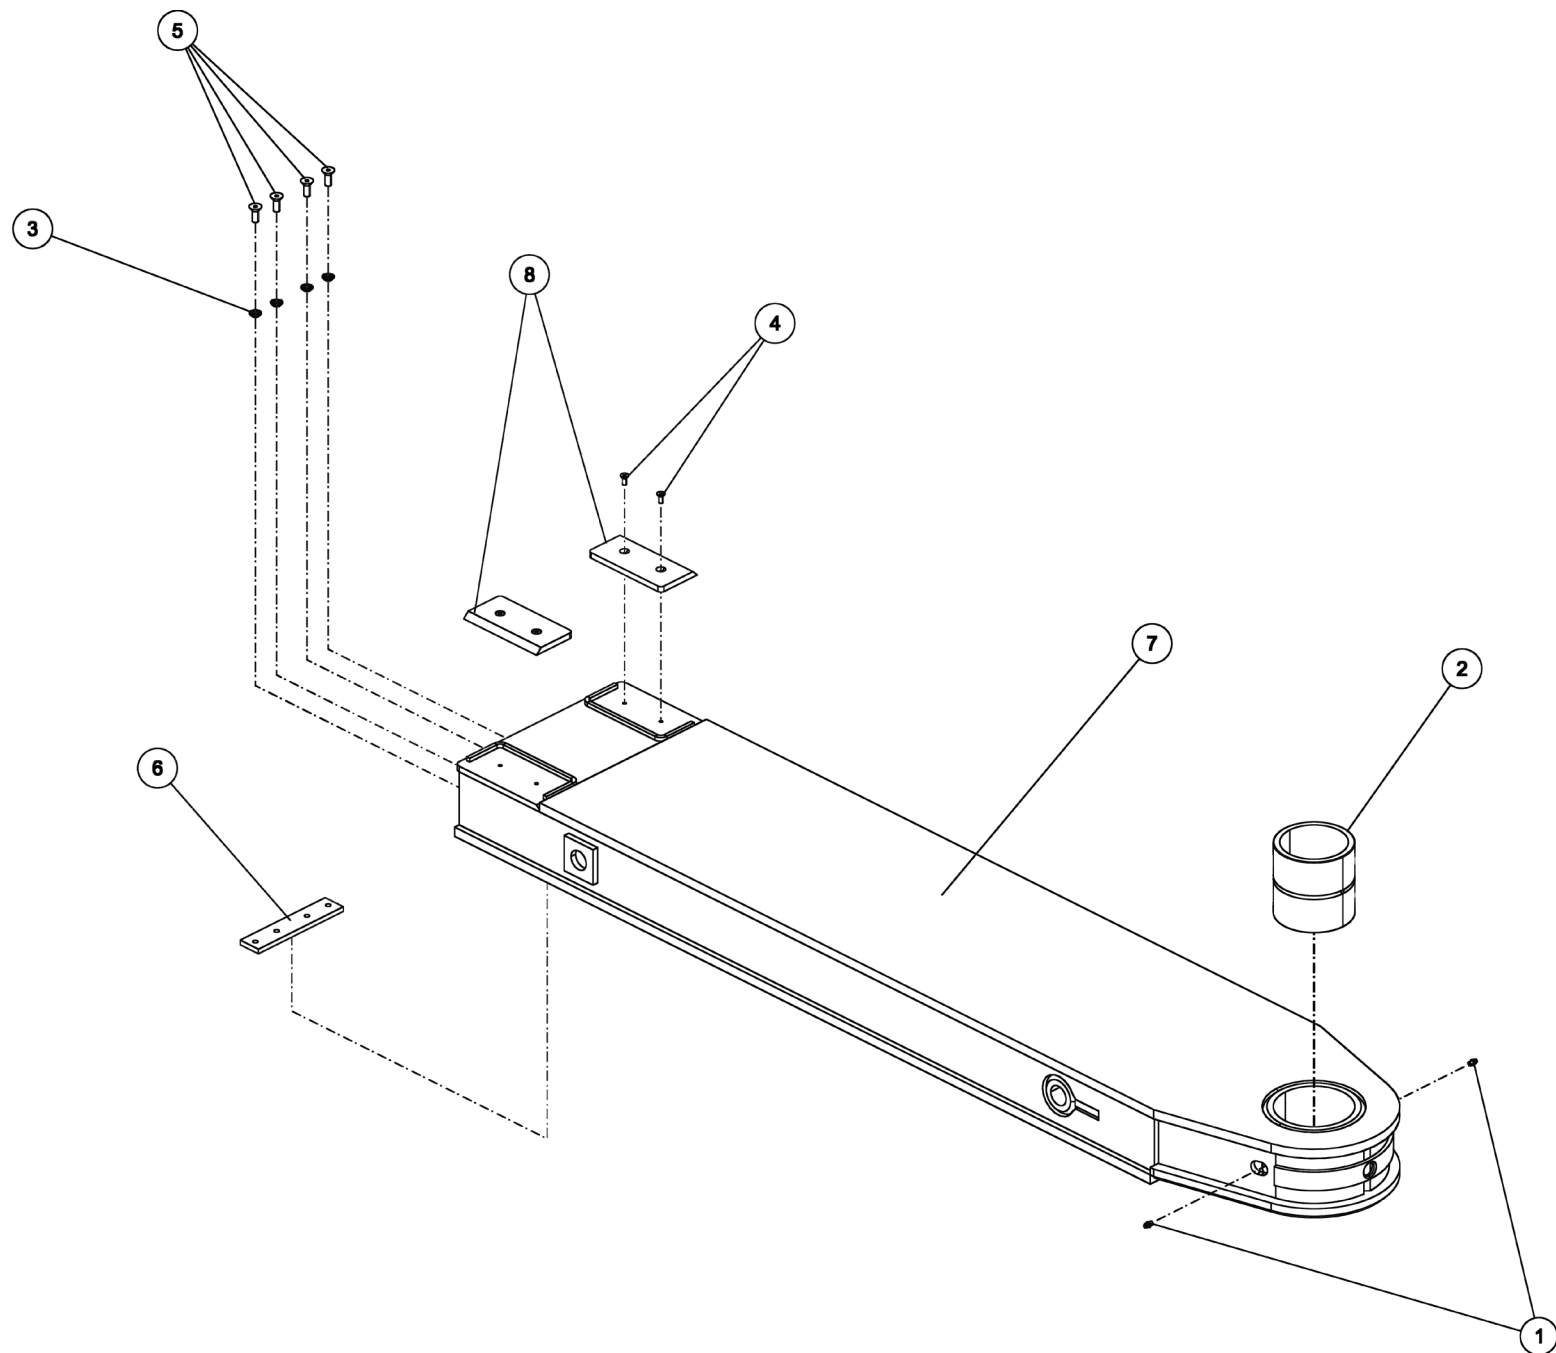

Section I - PARTS

0908282, INNER BOOM ASSEMBLY

Section I - PARTS

0908282, INNER BOOM ASSEMBLY

ITEM	PART NUMBER	DESCRIPTION	QTY
	0908282	INNER BOOM ASSY	-
1	0300113	GREASE FITTING, 1/4-28 STR	2
2	0303088	BUSHING - PIVOT PIN	1
3	0400483	LKWASHER, 3/8 CET	4
4	0400594	SCREW, 1/4-20X5/8 FHS	4
5	0400653	SCREW, 3/8-24X1 FHS	4
6	0706996	PAD, SPACER	1
7	0806813	BOOM - 3rd STAGE WLMT U/L	1
8	930150003	TOP PADS	2