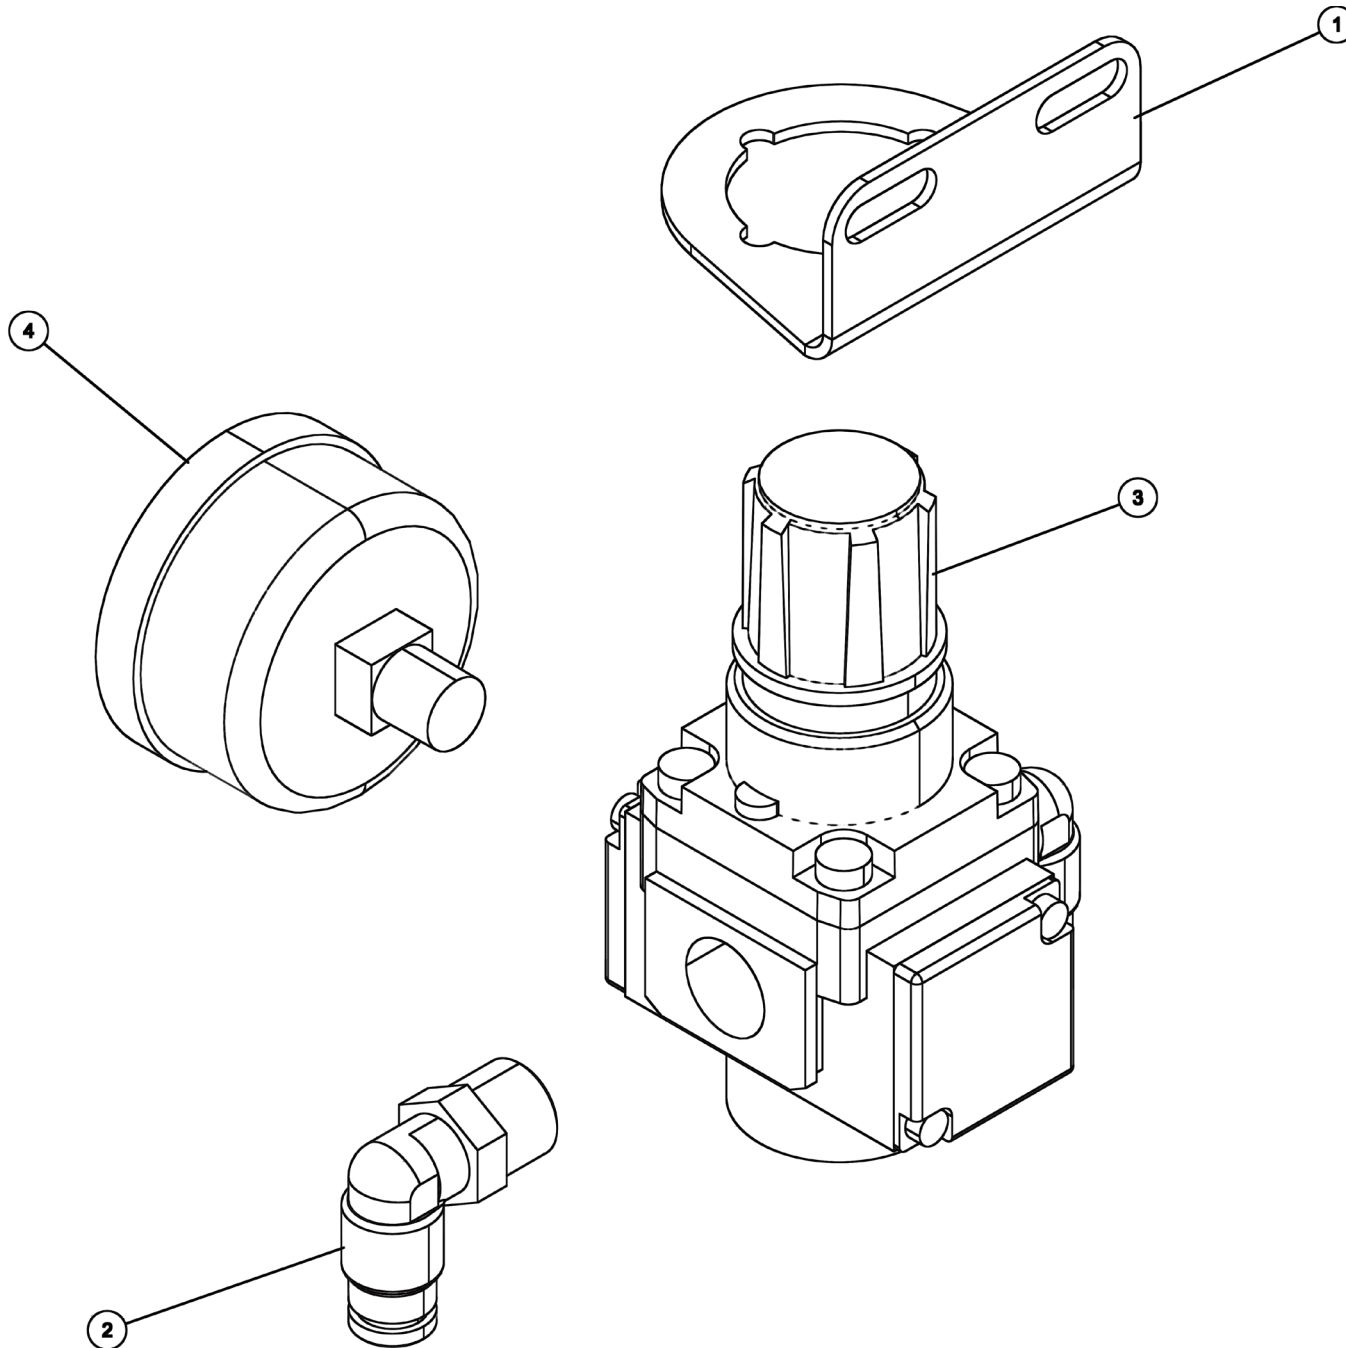

Section I - PARTS

0911804, AIR REGULATOR-GAUGE ASSEMBLY

Section I - PARTS

0911804, AIR REGULATOR-GAUGE ASSEMBLY

ITEM	PART NUMBER	DESCRIPTION	QTY
	0911804	AIR REGULATOR-GAUGE ASSEMBLY	-
1	0303365	BRACKET, MOUNTING - AIR PREP	1
2	9010520	FITTING-ELBOW 1/4T-1/4NPT	2
3	HA0131	REGULATOR , AIR	1
4	HA0132	GAUGE 0-160 PSI	1