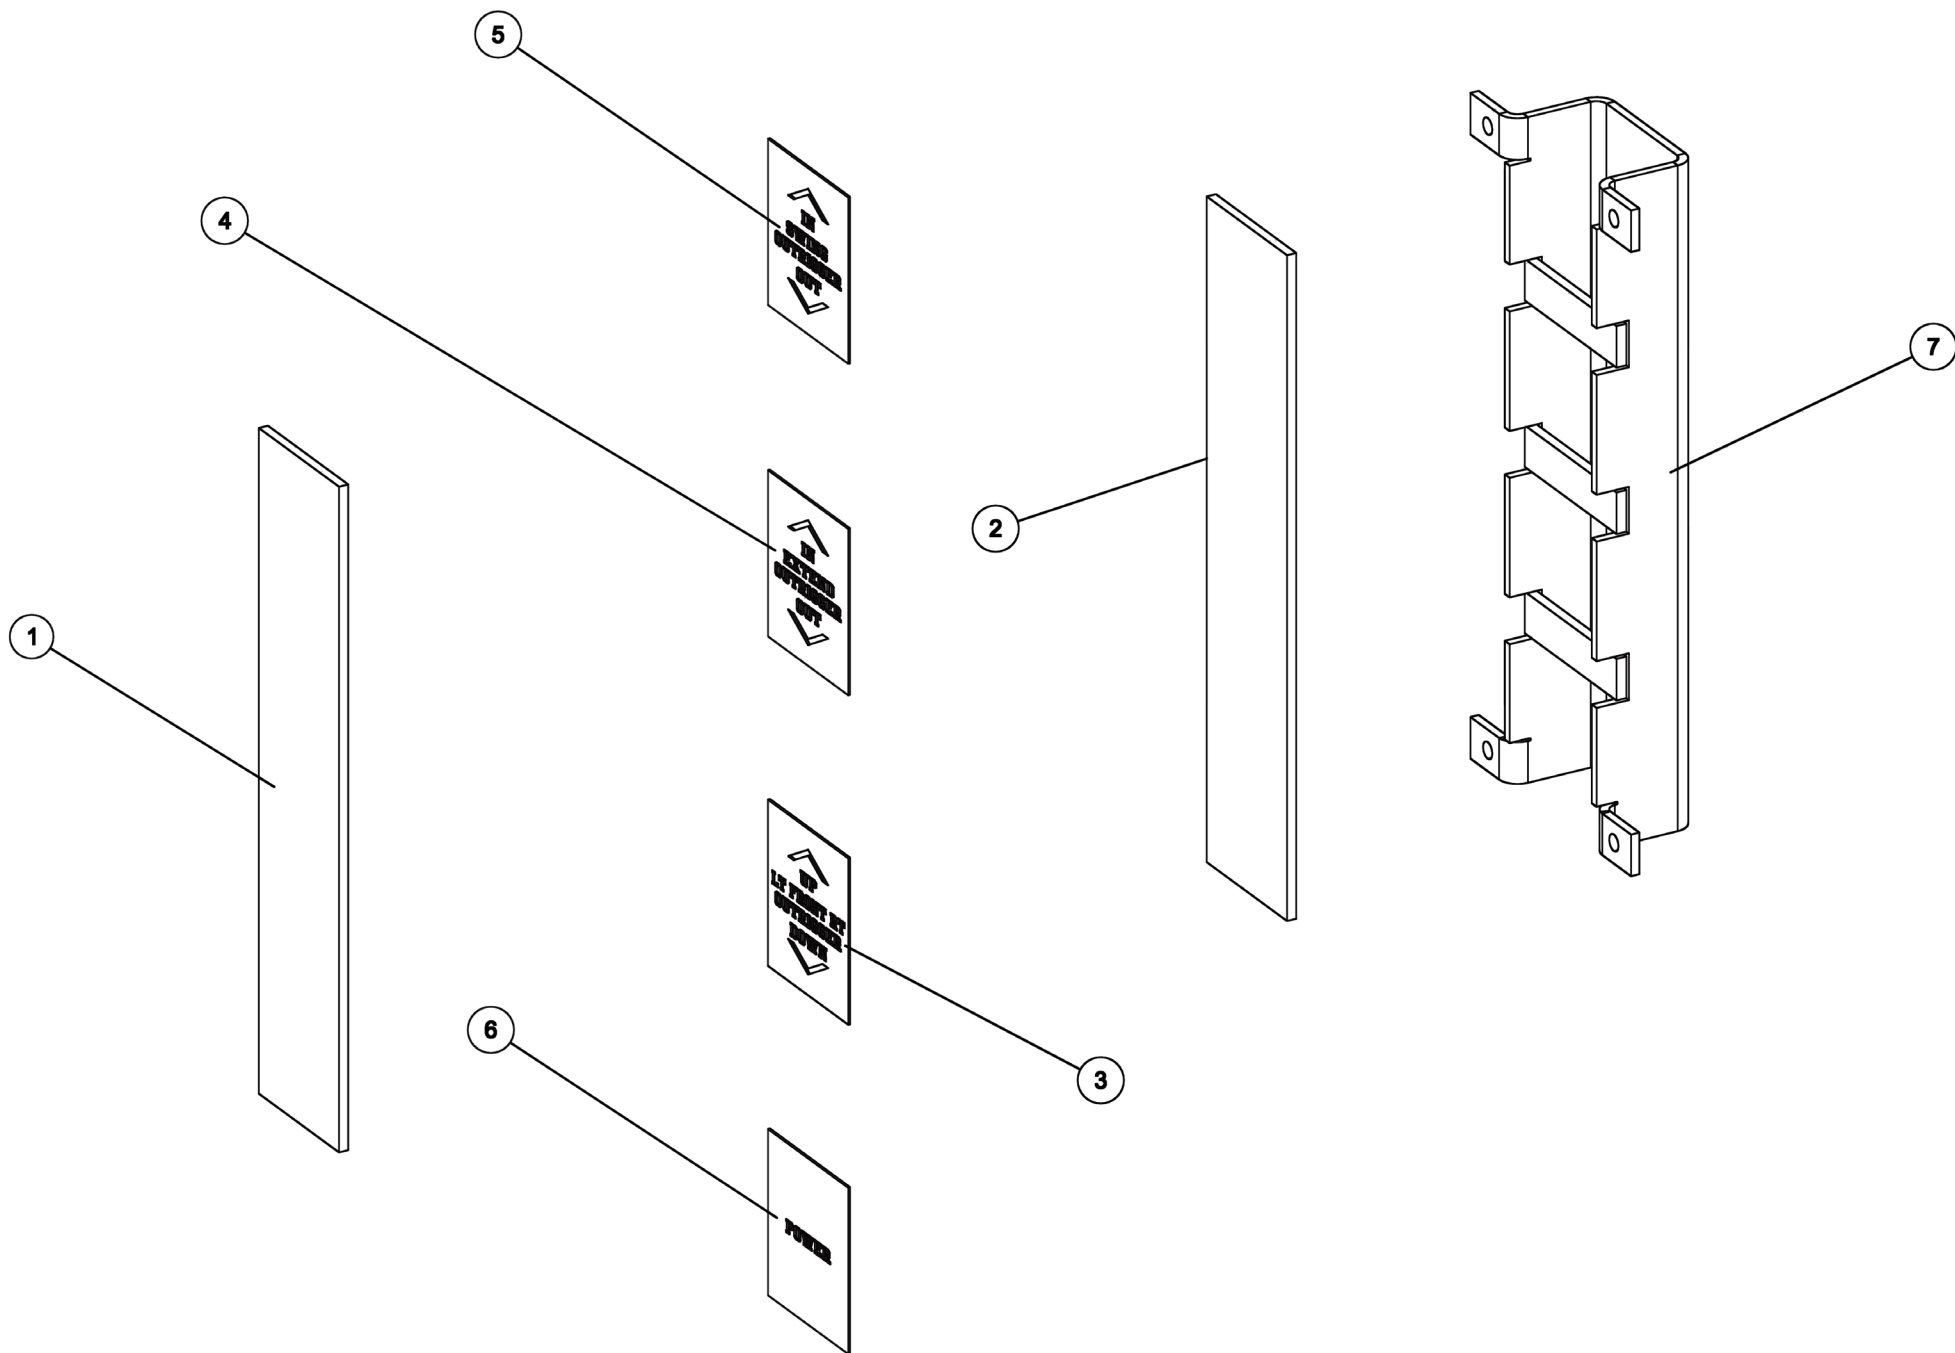

Section I - PARTS

0908916, ILLUMINATED LEGEND ASSEMBLY

Section I - PARTS

0908916, ILLUMINATED LEGEND ASSEMBLY

ITEM	PART NUMBER	DESCRIPTION	QTY
	0908916	ILLUMINATED LEGEND ASSY 8	-
1	0310093	PLASTIC, DUST COVER-CLEAR 8	1
2	0310095	PLASTIC, COLOR LENS -RED 8	1
3	0501580	LEGEND, PANEL-FRONT OUTRIGGER	1
4	0501608	LEGEND,PANEL-EXTEND OUTRIGGER	1
5	0501609	LEGEND,PANEL- SWING OUTRIGGER	1
6	0501620	LEGEND,PANEL- POWER	1
7	0807114	CHANNEL,LIGHT&LEGEND WLMT 8	1