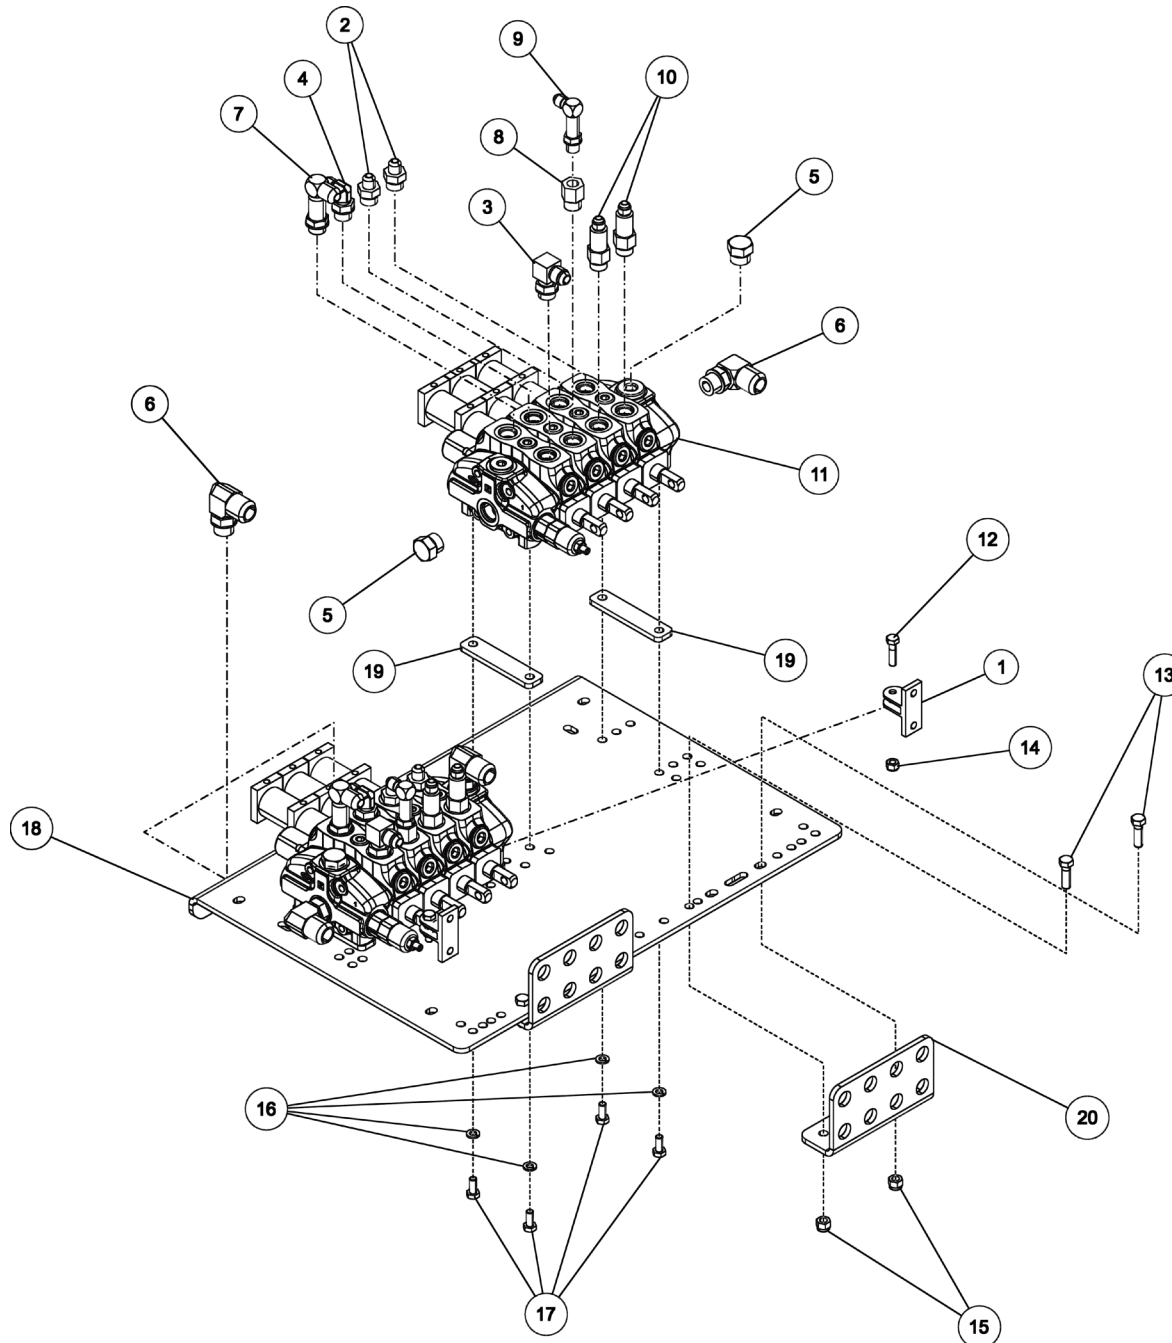

Section I - PARTS

09006277, VALVE PAN ASSEMBLY XP850

Section I - PARTS

09006277, VALVE PAN ASSEMBLY XP850

ITEM	PART NUMBER	DESCRIPTION	QTY
	09006277	VALVE PAN ASSY WALVOIL XP850	-
1	0200054	CONNECTOR, CONTROL CABLE	2
2	0300044	FITT, HYD CONN. 6MJ-8MB	4
3	0301388	ELBOW, 8MJ-8MB90	2
4	0301470	FITTING, 90ELB 6MJ-8MB90	2
5	0301783	FIT-STR THRD O-RING PLUG 10MB	4
6	0302085	FITTING, 90 DEG ADPTR	4
7	0302508	FITTING, ELL 8MJ-8MB 90LL	2
8	0303017	FITTING, CONNECTOR	2
9	0307460	FITTING, HYD 6MJ-6MB90LL	2
10	0310289	FITTING-LONG ADAPTER 6MJ-8MBLL	4
11	0312445	VALVE - CONTROL 4-SPOOL	2
12	0400103	SCREW, 5/16-18X1-1/4 HHC GR5	2
13	0400122	SCREW, 3/8-16X1-1/4 HHC GR5	4
14	0400382	NUT, 5/16-18 LOK	2
15	0400392	NUT, 3/8-16 LOK	4
16	0400464	LKWASHER, 5/16	8
17	0400841	SCREW, M8-1.25X20 HHC 10.9	8
18	0726586	PLATE - VALVE MOUNTING	1
19	0726587	PLATE - VALVE SPACER	4
20	0726588	ANGLE - CABLE BULKHEAD DOUBLE	2