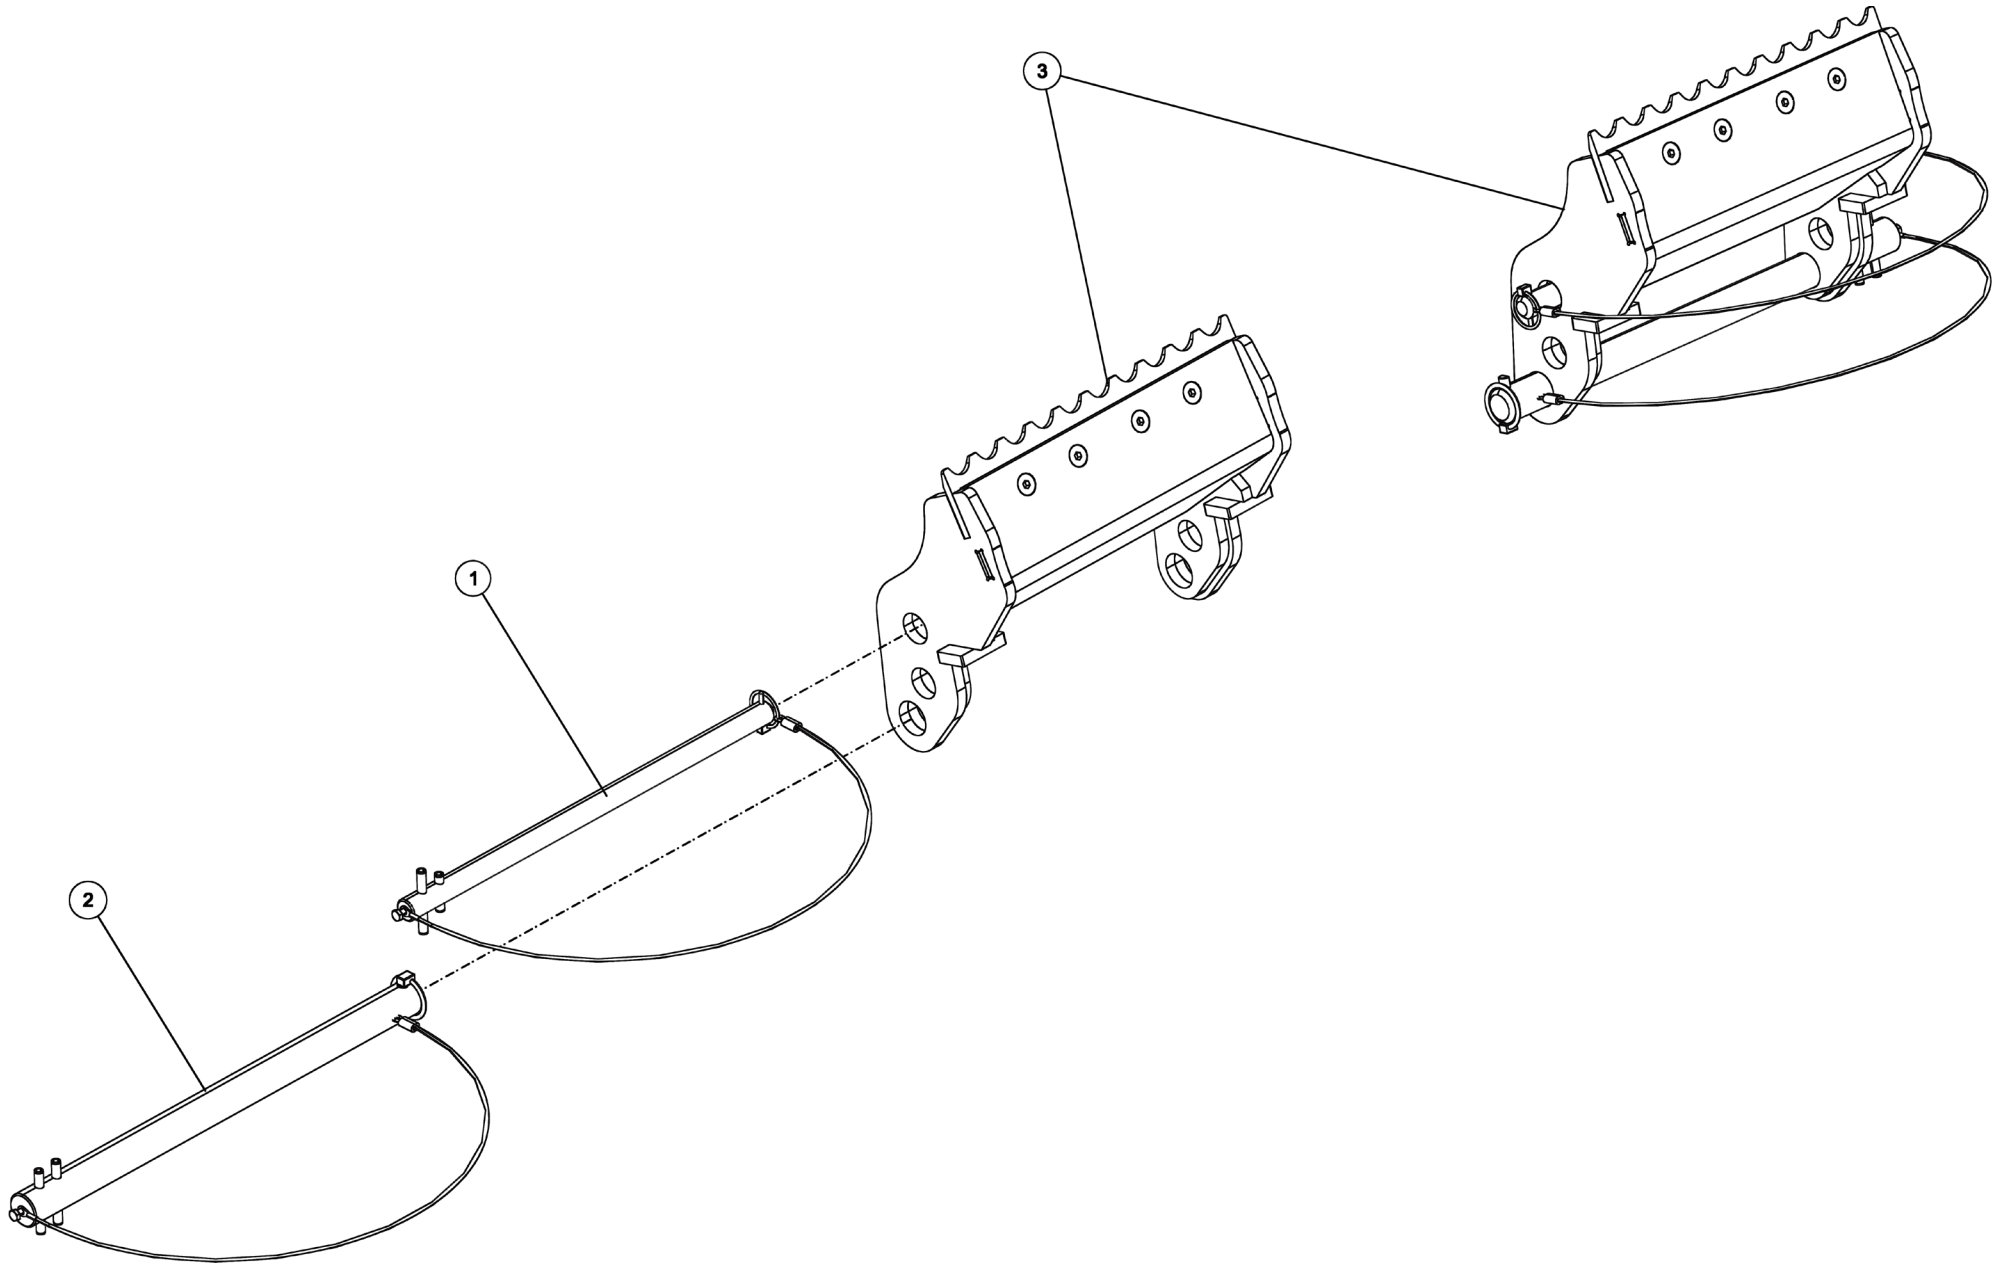

Section I - PARTS

0912051, CENTURY SPADE ASSEMBLY

Section I - PARTS

0912051, CENTURY SPADE ASSEMBLY

ITEM	PART NUMBER	DESCRIPTION	QTY
	0912051	CENTURY SPADE KIT	-
1	0911123	PIN ASSY - SPADE LOCK	2
2	0911124	PIN ASSY - SPADE PIVOT	2
3	0911167	SPADE ASSY - REAR OUTRIGGER	2