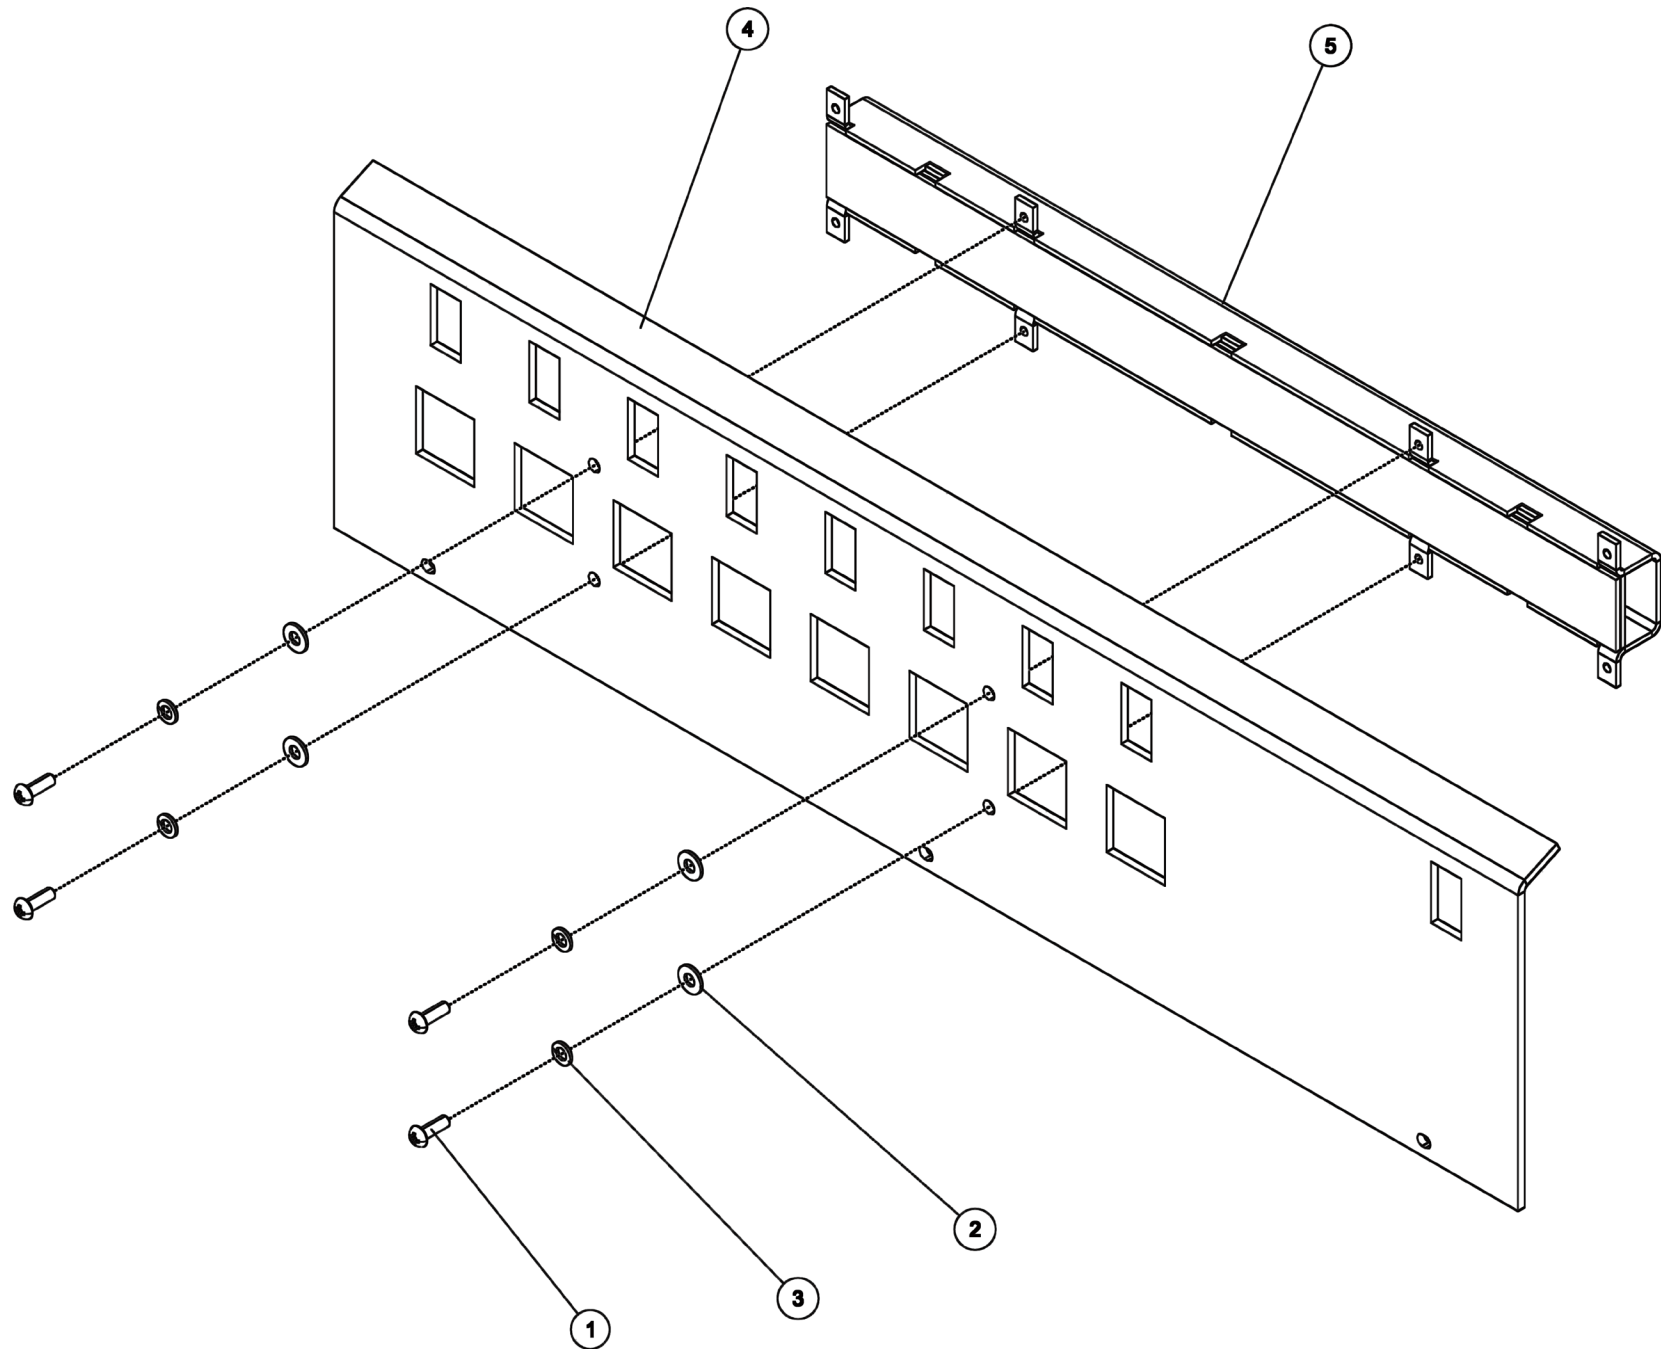

Section I - PARTS

0908854, ILLUMINATED LEGEND RIGHT HAND UPPER ASSEMBLY

Section I - PARTS

0908854, ILLUMINATED LEGEND RIGHT HAND UPPER ASSEMBLY

ITEM	PART NUMBER	DESCRIPTION	QTY
	0908854	ILLUMINATED LEGEND ASSY-RT UPP	-
1	0400071	SCREW, 1/4-20X3/4 PRH SS	4
2	0402110	WASHER, 1/4 SS	4
3	0402111	LKWASHER, 1/4 SS	4
4	0727021	APANEL, SWITCH 8	1
5	0908747	ILLUMINATED LEGEND ASSY 22	1