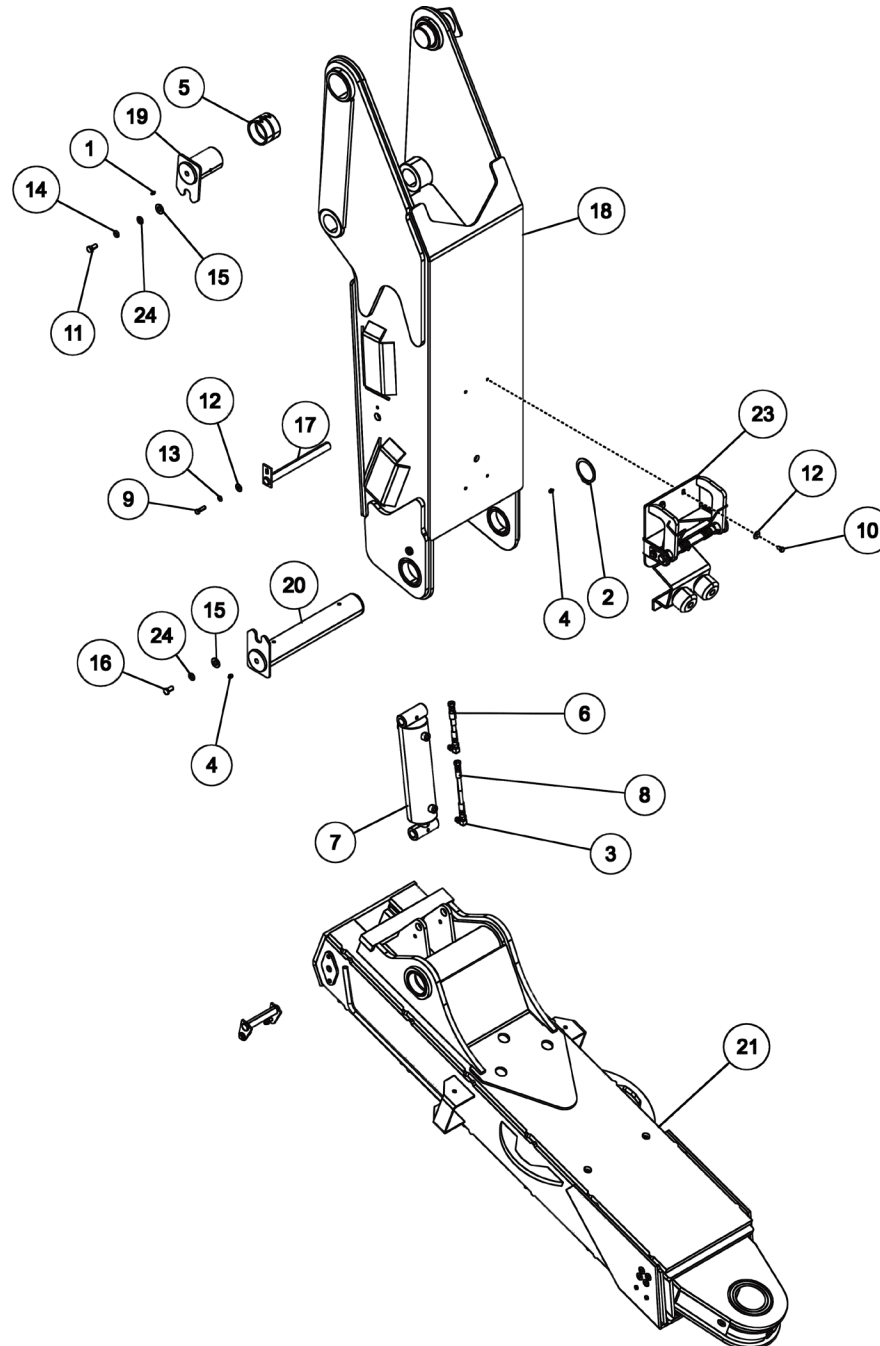

Section I - PARTS

0912164, UNDERLIFT AND TOWER 9055XL ASSEMBLY

Section I - PARTS

0912164, UNDERLIFT AND TOWER 9055XL ASSEMBLY

ITEM	PART NUMBER	DESCRIPTION	QTY
	0912164	U/L AND TWR 9055XL COACH LWRDR	-
1	0300113	GREASE FITTING, 1/4-28 STR	2
2	03007628	SNAP RING, 3" EXT	1
3	0301620	FITTING, HYD. 6MJ - 6MB90	2
4	0301895	GREASE FITTING, 1/8 STR PTF	2
5	0302538	BUSHING - U/L	2
6	0302911	HOSE HYD, 88"	1
7	0306746	CYL HYD - FOLD	1
8	0306870	HOSE HYDR - 96"	1
9	0400122	SCREW, 3/8-16X1-1/4 HHC GR5	1
10	0400149	SCREW, 3/8-16X5/8 HHC GR5	4
11	0400176	SCREW, 1/2-13X1 HHC GR5	2
12	0400480	WASHER, 3/8	7
13	0400482	LKWASHER, 3/8	1
14	0400491	LKWASHER, 1/2	2
15	0400503	WASHER, 5/8 GR8	3
16	0701956	SCREW, OUT CR TUBE RET FI	1
17	0802459	PIN-FOLD CYL. WLDMT	1
18	0810619	TOWER WELDT 9055	1
19	0810621	PIN TOWER PIVOT WLDMT	2
20	0810634	PIN UNDERLIFT PIVOT WLMT	1
21	0911338	LOWRIDER ASSY - 9055 COACH	1
22	0911362	PIN ASSY-FOLD	1
23	0911607	HOOK RETAINER ASY, W/ LOWRIDER	1
24	DE1381	1/2 WASHER SAE 17/32 ID	3