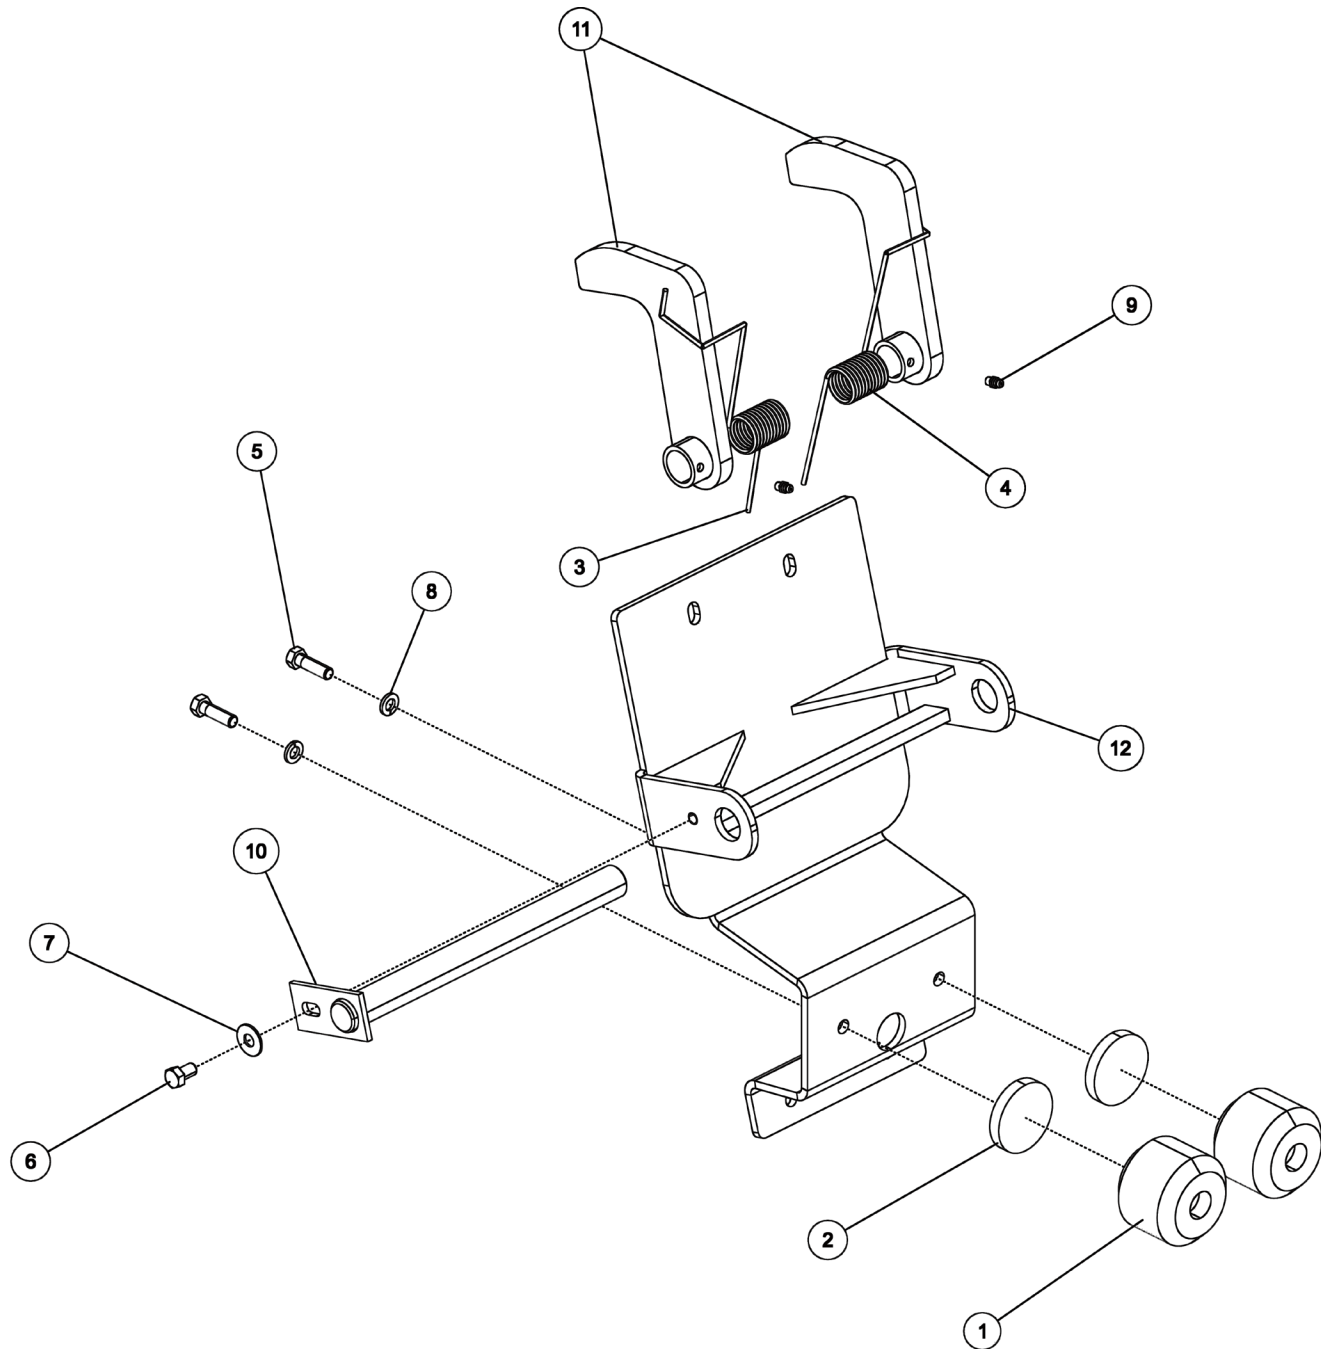

Section I - PARTS

0911607, HOOK RETAINER ASSEMBLY

Section I - PARTS

0911607, HOOK RETAINER ASSEMBLY

ITEM	PART NUMBER	DESCRIPTION	QTY
	0911607	HOOK RETAINER ASY, W/ LOWRIDER	-
1	0306688	TIMBREN SPRING 180 AEON 2 7/8"	2
2	0306819	PAD - SLIDE (2 1/4 DIA UHMW)	2
3	0311909	SPRING, CABLE RETAINER, LH	1
4	0311910	SPRING, CABLE RETAINER, RH	1
5	0400122	SCREW, 3/8-16X1-1/4 HHC GR5	2
6	0400149	SCREW, 3/8-16X5/8 HHC GR5	1
7	0400480	WASHER, 3/8	1
8	0400482	LKWASHER, 3/8	2
9	0410400	GREASE FITTING, 1/4-28 STR SS	2
10	0802459	PIN-FOLD CYL. WLDMT	1
11	0810272	HOOK RETAINER WLDMT	2
12	0810307	HOOK RETAINER FRAME WLDMT	1