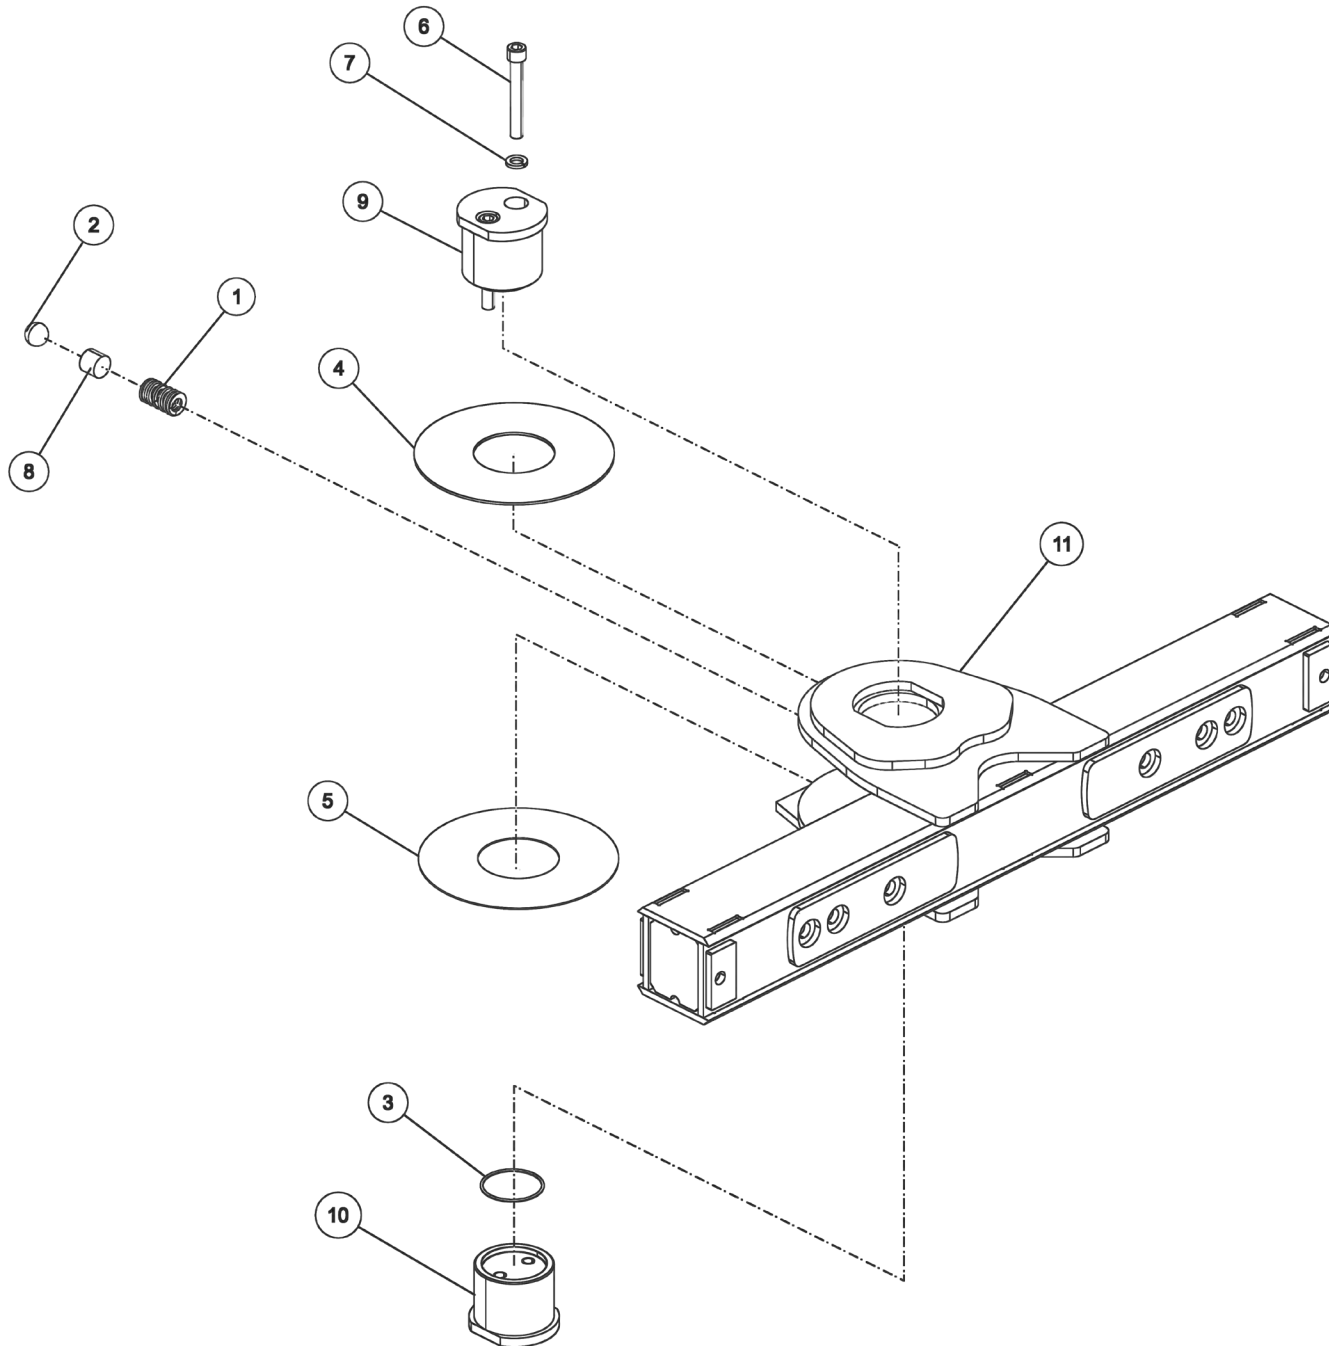

Section I - PARTS

0910935, CROSSBAR XHD 5X5 ASSEMBLY

Section I - PARTS

0910935, CROSSBAR XHD 5X5 ASSEMBLY

ITEM	PART NUMBER	DESCRIPTION	QTY
	0910935	XBAR ASY HRDWR-XHD 5X5 CENTURY	-
1	0301197	COMP.SPRING,CROSS BAR,FI	1
2	0301398	STEEL BALL, 1-3/16 DIA	1
3	0301822	O-RING - PIVOT PIN	1
4	0303097	THRUST WASHER - 1/8 THK	1
5	0303098	THRUST WASHER - 1/16 THK	1
6	0400271	SCREW, 5/8-11X4-1/2 HHC	2
7	0400508	LKWASHER, 5/8	2
8	07011109	SPACER, DETENT BALL SPRING	1
9	0724980	PIN-TOP HALF PIVOT	1
10	0724981	PIN-BOTTOM HALF PIVOT	1
11	0807124	CROSSBAR WELDMENT 25K, CENTURY	1