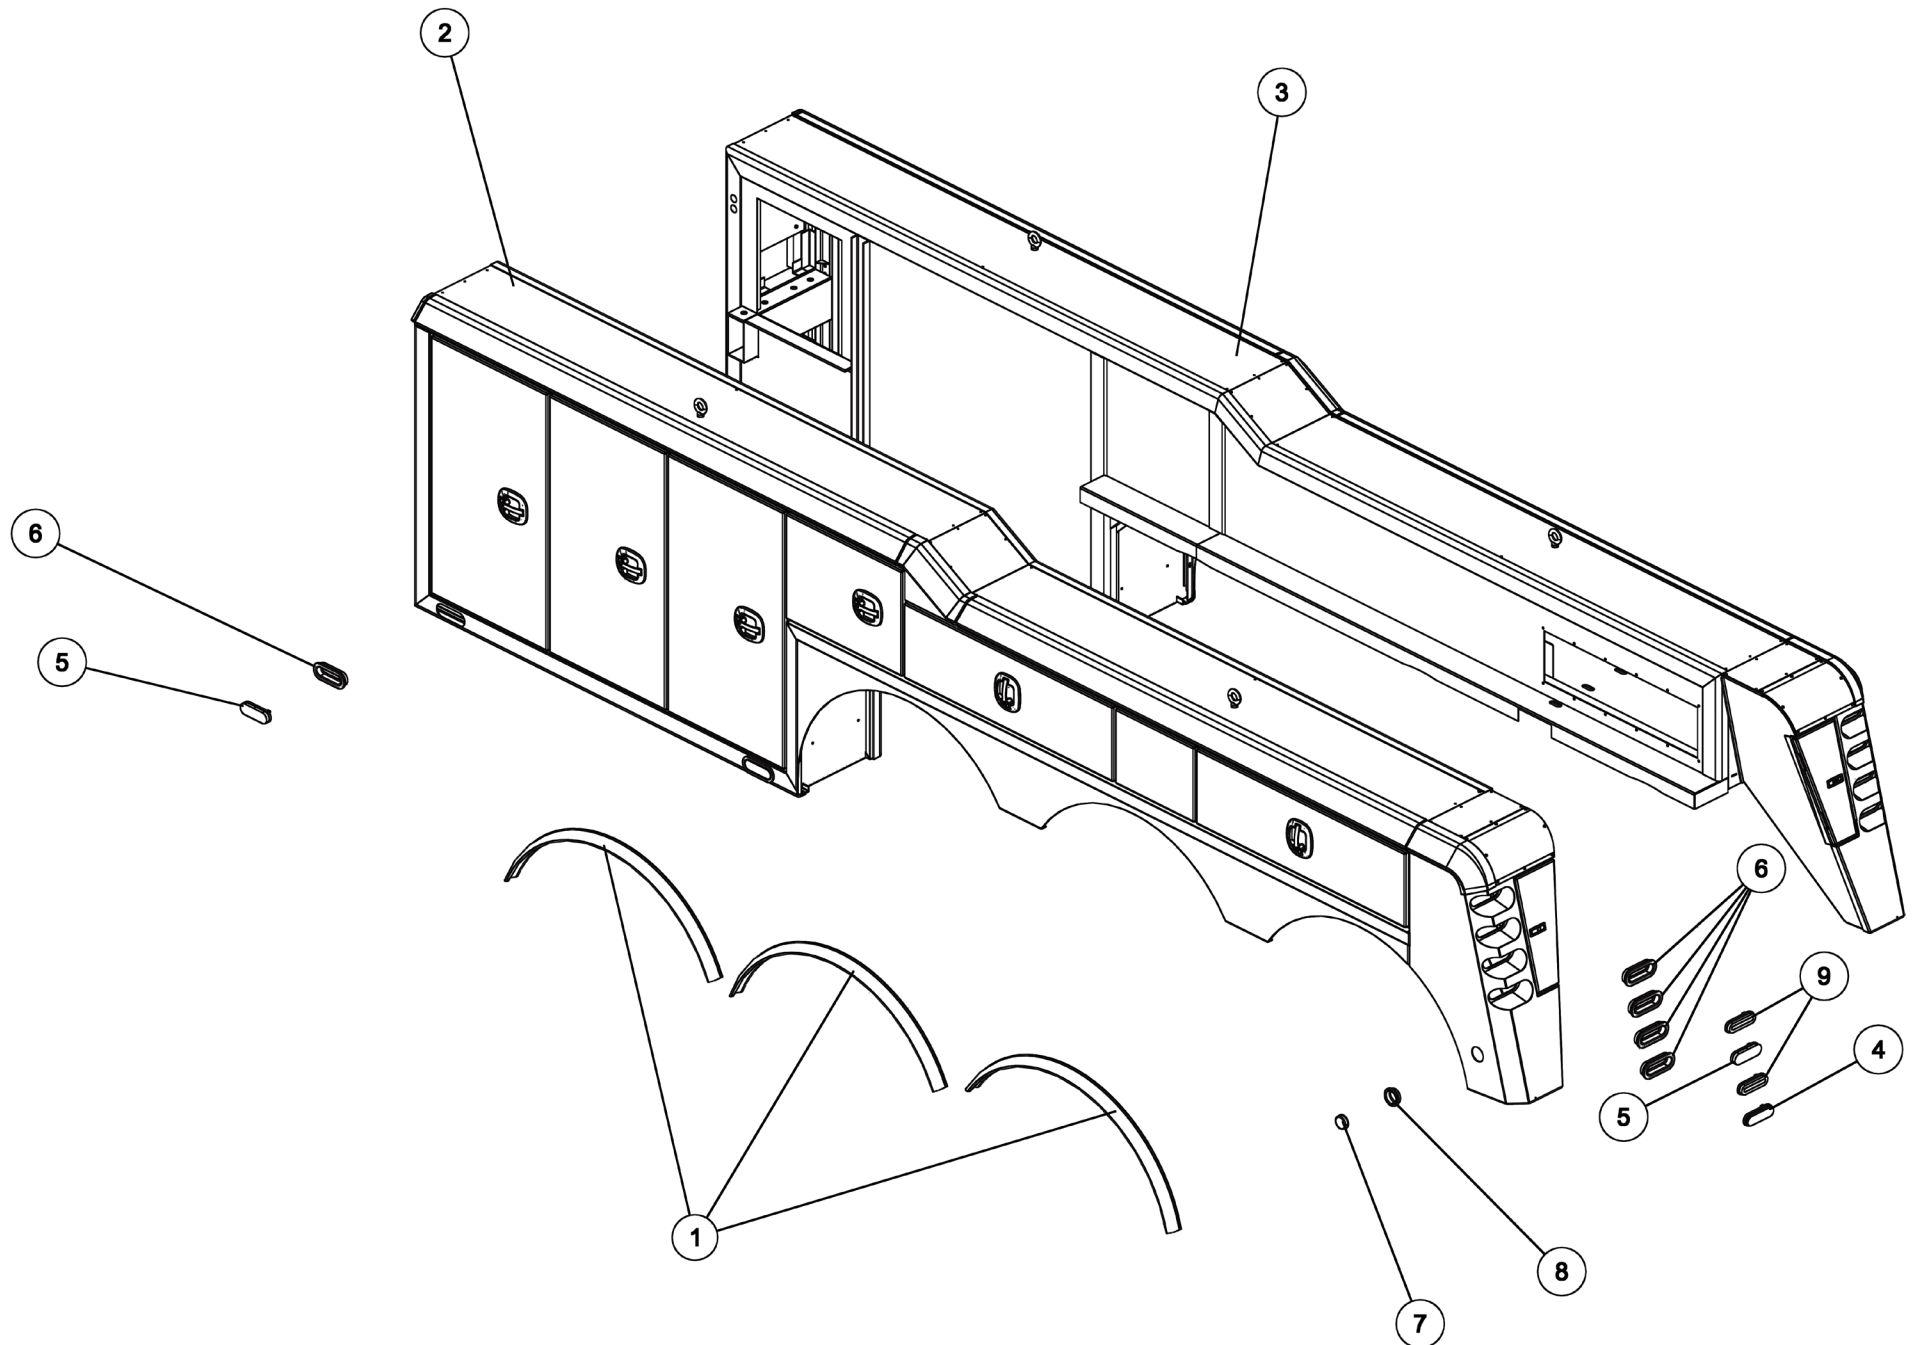

Section I - PARTS

0910837, TOOLBOX ASSEMBLY

Section I - PARTS

0910837, TOOLBOX ASSEMBLY

ITEM	PART NUMBER	DESCRIPTION	QTY
	0910837	TOOLBX,BUA 204TRI 2010	-
1	0300132	14" UV BLK CABLE TIE	75
2	03005838	5/8" DOOR SEAL	165 FT
3	0300844	3/4 X 1/8 CLOSED CELL	16
4	0301454	TOGGLE BOOT SEAL 5168	1
5	0301941	WIRE, 16 GA BROWN	5
6	0302095	WIRE, 12 GA WHITE	5
7	0302495	CONVOLUTED LOOM 1/4	5
8	0303677	BACK UP ALARM - 12 / 24 VOLT	1
9	0307151	RUBBER FENDER	6
10	0307268	WIRING HARNESS-6" LG SPLITTER	2
11	0307554	JUNCTION BOX,KEYLESS ENTRY PWR	1
12	0310183	SWITCH-TOGGLE MOM SPDT SEALED	1
13	0310630	CIRCUIT BRKR-30A REPL ATO FUSE	1
14	0310979	TOOLBOX LH AL 204 TRI 2010	1
15	0310980	TOOLBOX RH AL 204 TRI 2010	1
16	0311394	12V LED 47" TOOLBOX STRIP LMP	12
17	0311500	LIGHT 6"OVAL REVERSE LED	2
18	0311502	LIGHT 6"OVAL CLEAR-AMBER LED	6
19	0311503	GROMMET, LIGHT 6" OVAL	12
20	0311514	LIGHT 2.5" CLEAR LENS-RED LED	2
21	0311516	GROMMET, LIGHT 2.5" ROUND	2
22	0311520	LIGHT 3/4"RED SGL LED W/ GRMT	2
23	0311786	HARNESS LH TOOLBOX WIRING 2012	1
24	0311787	HARNESS RH TOOLBOX WIRING 2012	1
25	0311792	HARNESS 2SP/FREE OUTPUT	1
26	0311794	HARNESS TOOLBOX LAMPS	2
27	0311796	HARNESS MARKER DOCK M6	2
28	0311797	HARNESS MARKER TURN	2
29	0311800	HARNESS REAR TAILLAMP	2

ITEM	PART NUMBER	DESCRIPTION	QTY
30	0311809	HARNESS, INTEGRATD 2SP/FREE LH	1
31	0311810	HARNESS, INTEGRATD 2SP/FREE RH	1
32	0312309	LIGHT 6" OVAL GLO-LT STT CLR/R	4
33	0312328	POWER LOCK HARNESS	2
34	0312409	JXN BOX, 2012 INTEGRATED LW	1
35	0312578	MILLENUM MKR AMBR/CLR 12/24LED	2
36	0313265	BRAIN-RF RECEIVER KEYLESS 2015	1
37	0400021	SCREW, 8-32X1/2 PRH SS	4
38	0400062	SCREW, 1/4-20X3/4 THC	24
39	0400351	NUT, 8-32 HEX	4
40	0400451	WASHER, 1/4	2
41	0400607	RIVET, 1/4X5/8 AL	108
42	0401023	SCREW, 8-32X3/4 SRH AL	2
43	0402020	SCREW, 1/4-20X3/4 HHC SS	2
44	0402021	SCREW, 1/4-20X1 HHC SS	4
45	0402111	LKWASHER, 1/4 SS	6
46	0402112	NUT, 1/4-20 HEX SS	4
47	0717691	PLATE, WIRE RETAINER ALUMINUM	24
48	0726049	BRACKET, JXN BOX MTG	2
49	28993005	KEYLESS POWER PIGTAIL	1
50	522-0612002	RELAY, - 12V KEYLESS REMOTE	3
51	523-1005300	TERMINAL,10/12GA 10 RING/SHRNK	5
52	523-1402300	TERMINAL,14GA BUTT/SHRINK BL	1
53	523-1405300	TERMINAL,14GA 10 RING/SHRINK	27
54	523-1407300	TERMINAL, 14ga MALE BULLET+S&A	10
55	523-1407301	TERMINAL, 14g FEMAL BULLET+S&A	6
56	9032049	RUBBER GROMMET 5/8ID X 1-1/8OD	1
57	GV57	RUBBER GROMMET,ATLANTIC	6