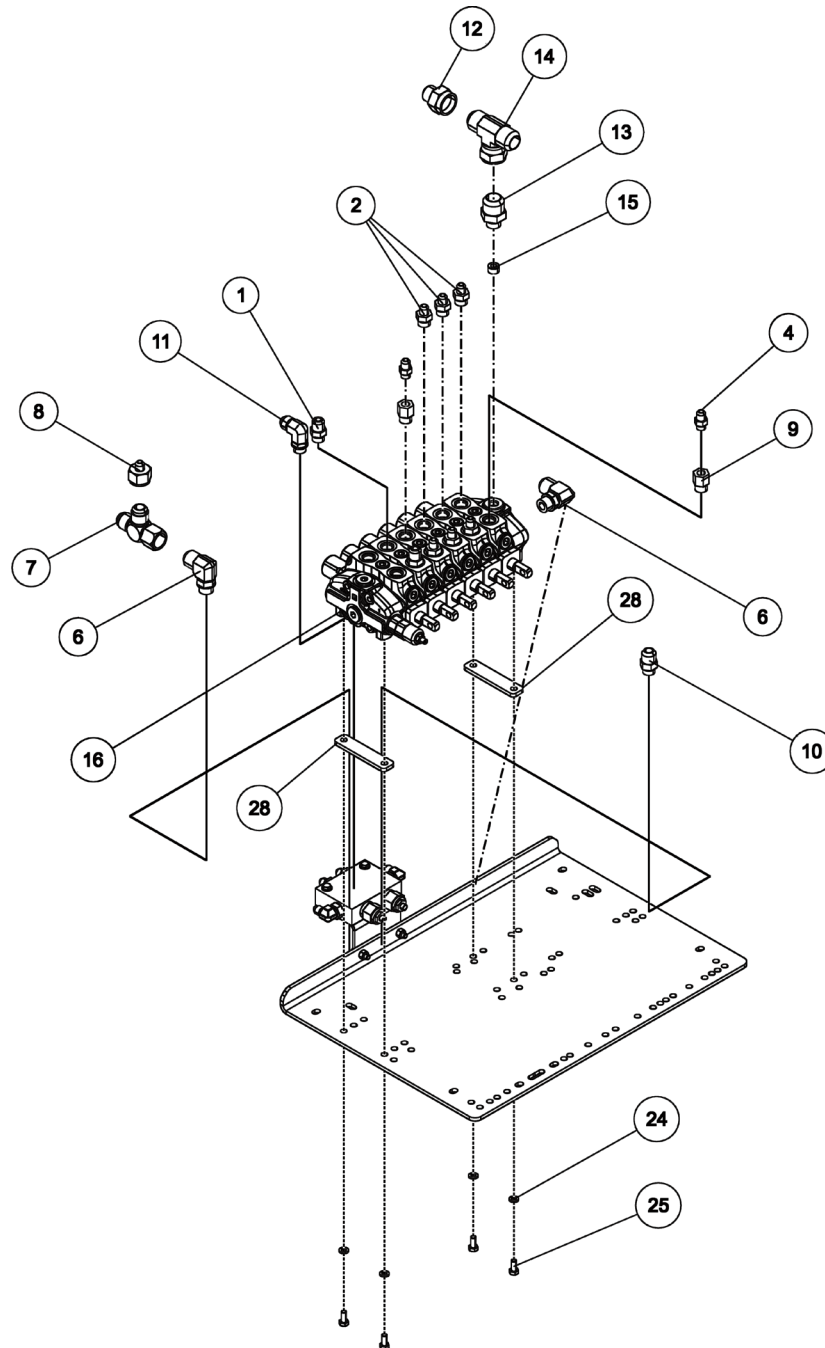

Section I - PARTS

09006273, VALVE PAN ASSEMBLY 9055XL XP850

Section I - PARTS

09006273, VALVE PAN ASSEMBLY 9055XL XP850

ITEM	PART NUMBER	DESCRIPTION	QTY
	09006273	PAN-VALVE ASSY 9055 XL-XP	-
1	0300041	CONNECTOR, 8MJ-8MB	4
2	0300044	FITT, HYD CONN. 6MJ-8MB	9
3	0301470	FITTING, 90ELB 6MJ-8MB90	2
4	0301522	ADAPTER, 6MJ-6MB	3
5	0301730	VALVE, DOUBLE HOLDING	1
6	0302085	FITTING, 90 DEG ADPTR	4
7	0302826	FITTING, TEE	2
8	0302829	FITTING, ADAPTOR	4
9	0303017	FITTING, CONNECTOR	3
10	0303079	ADAPTER, 10MJ-8MB	2
11	0303520	FITTING, ELL 90 DEG	2
12	0307345	CONNECTOR, 16MJ-12MJ	2
13	0307404	FITTING, HYD 16MJ-10MB	2
14	0307424	FITTING, TEE 16MJ-16MJ-16FJX	2
15	0311573	POWER BEYONDPLUG-WV 4TAP318010	2
16	0312421	VALVE - CONTROL 6-SPOOL MCCCCM	1
17	0312422	VALVE - CONTROL 3-SPOOL MCC	1
18	0312622	FITTING, 16FJ-6MJ	1
19	0400078	SCREW, 1/4-20X2 HHC GR5	2
20	0400109	SCREW, 5/16-18X1 HHC GR5	2
21	0400367	NUT, 1/4-20 LOK	2
22	0400382	NUT, 5/16-18 LOK	2
23	0400451	WASHER, 1/4	2
24	0400464	LKWASHER, 5/16	8
25	0400841	SCREW, M8-1.25X20 HHC 10.9	8
26	0719122	PLATE - VALVE MTG	1
27	0726586	PLATE - VALVE MOUNTING	1
28	0726587	PLATE - VALVE SPACER	4
29	HA293	FITTING-ADPTR SWV RUN	1