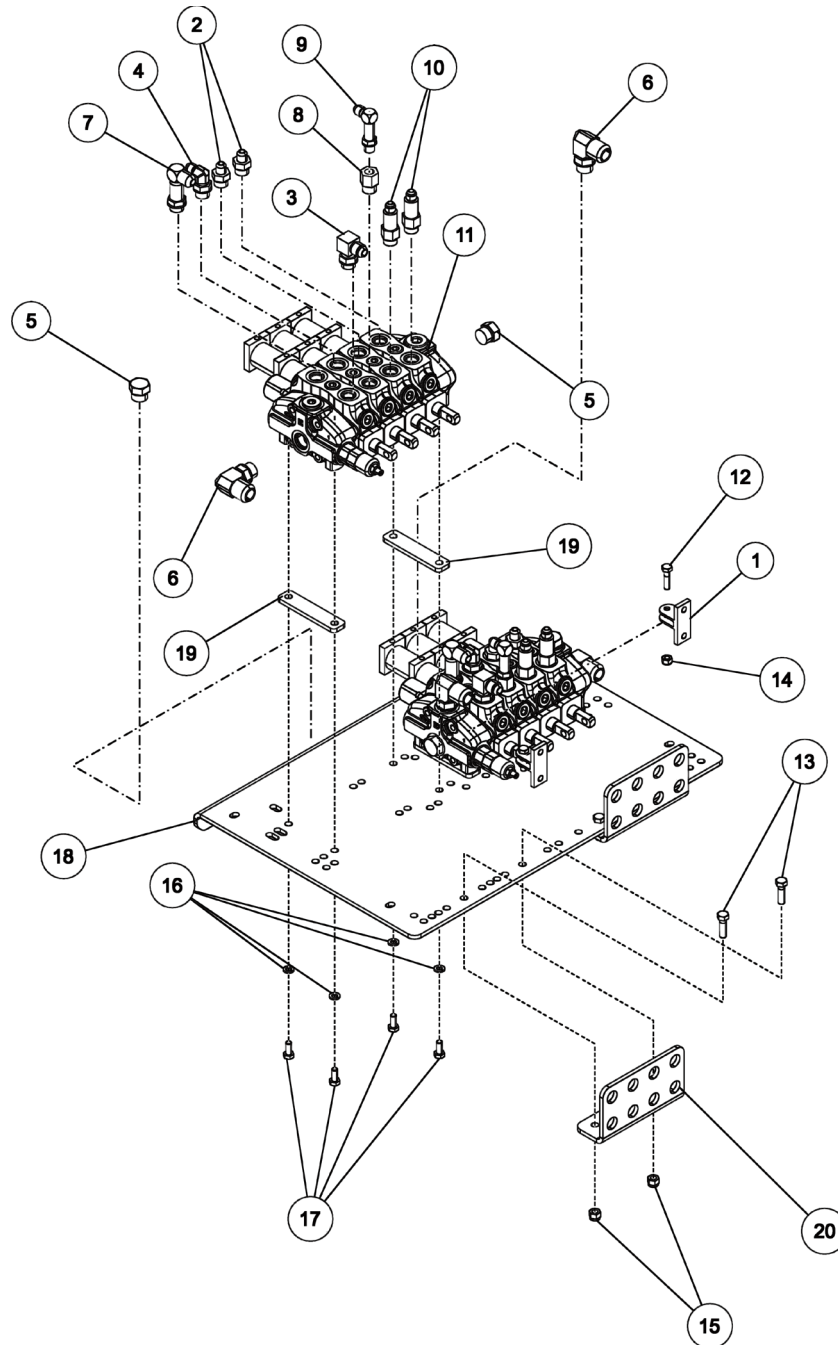

Section I - PARTS

09006277, VALVE PAN ASSEMBLY XP850

Section I - PARTS

09006277, VALVE PAN ASSEMBLY XP850

ITEM	PART NUMBER	DESCRIPTION	QTY
	09006277	VALVE PAN ASSY WALVOIL XP850	-
1	0200054	CONNECTOR, CONTROL CABLE	2
2	0300044	FITT, HYD CONN. 6MJ-8MB	4
3	0301388	ELBOW, 8MJ-8MB90	2
4	0301470	FITTING, 90ELB 6MJ-8MB90	2
5	0301783	FIT-STR THRD O-RING PLUG 10MB	4
6	0302085	FITTING, 90 DEG ADPTR	4
7	0302508	FITTING, ELL 8MJ-8MB 90LL	2
8	0303017	FITTING, CONNECTOR	2
9	0307460	FITTING, HYD 6MJ-6MB90LL	2
10	0310289	FITTING-LONG ADAPTER 6MJ-8MBLL	4
11	0312445	VALVE - CONTROL 4-SPOOL	2
12	0400103	SCREW, 5/16-18X1-1/4 HHC GR5	2
13	0400122	SCREW, 3/8-16X1-1/4 HHC GR5	4
14	0400382	NUT, 5/16-18 LOK	2
15	0400392	NUT, 3/8-16 LOK	4
16	0400464	LKWASHER, 5/16	8
17	0400841	SCREW, M8-1.25X20 HHC 10.9	8
18	0726586	PLATE - VALVE MOUNTING	1
19	0726587	PLATE - VALVE SPACER	4
20	0726588	ANGLE - CABLE BULKHEAD DOUBLE	2