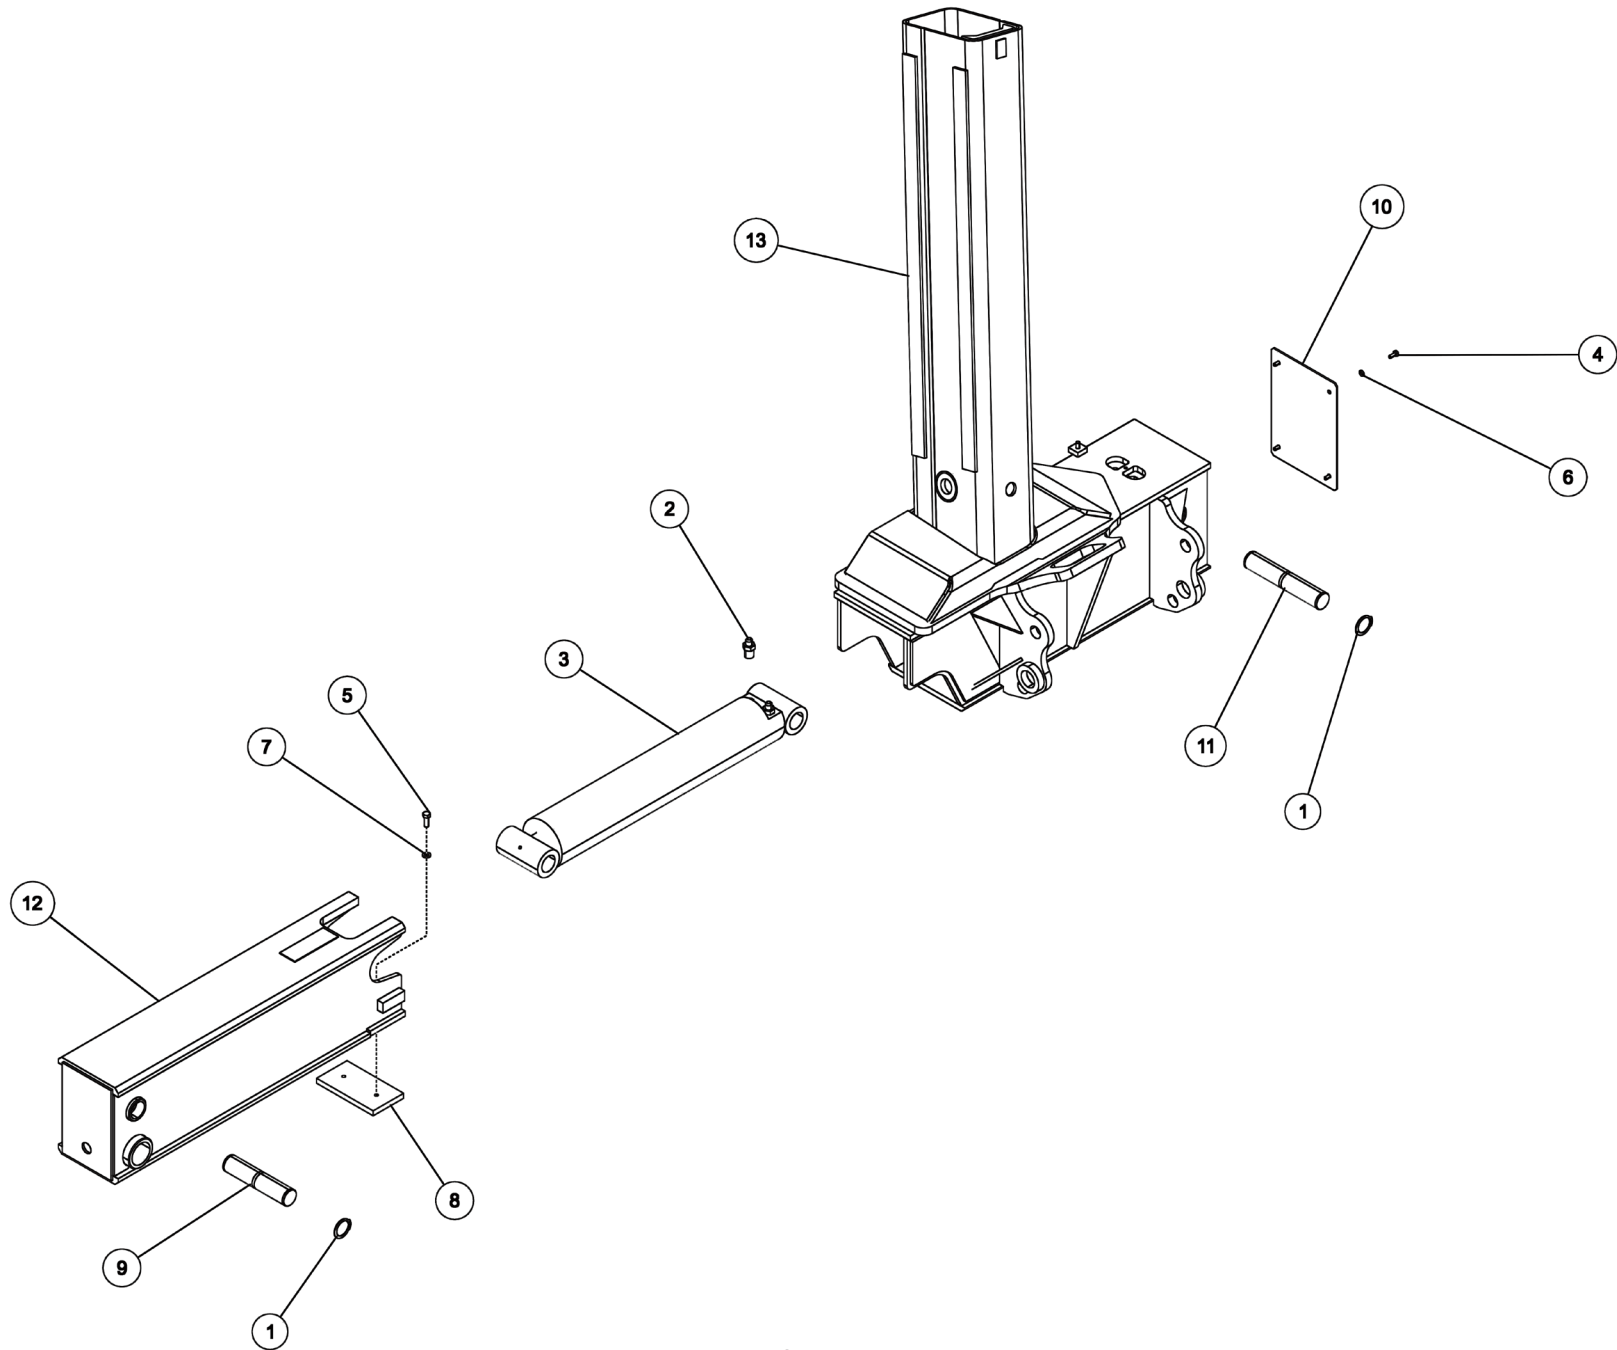

Section I - PARTS

09000068, LEFT HAND OUTRIGGER LEG ASSEMBLY

Section I - PARTS

09000068, LEFT HAND OUTRIGGER LEG ASSEMBLY

ITEM	PART NUMBER	DESCRIPTION	QTY
	09000068	LH OUTRIGGER LEG ASSY	-
1	0300109	SNAP RING, 1.5 5100-150	4
2	0302727	FITTING, HYD CONN	2
3	0310145	CYLINDER - OUTRIGGER EXTENDED	1
4	0400059	SCREW, 1/4-20X5/8 HHC GR5	4
5	0400126	SCREW, 3/8-16X1 HHC GR5	2
6	0400452	LKWASHER, 1/4	4
7	0400482	LKWASHER, 3/8	2
8	0716645	SPACER, BTM	1
9	0719535	PIN, EXTEND CYL (ROD END)	1
10	0719539	COVER, END REAR HORIZ OUTRIG	1
11	0719540	PIN, EXTEND CYL (BASE END)	1
12	0807201	BOOM, 2ND STAGE OUTRIGGER 9055	1
13	0810586	OUTRIGGER WLDMT, 15 SPADE LH	1