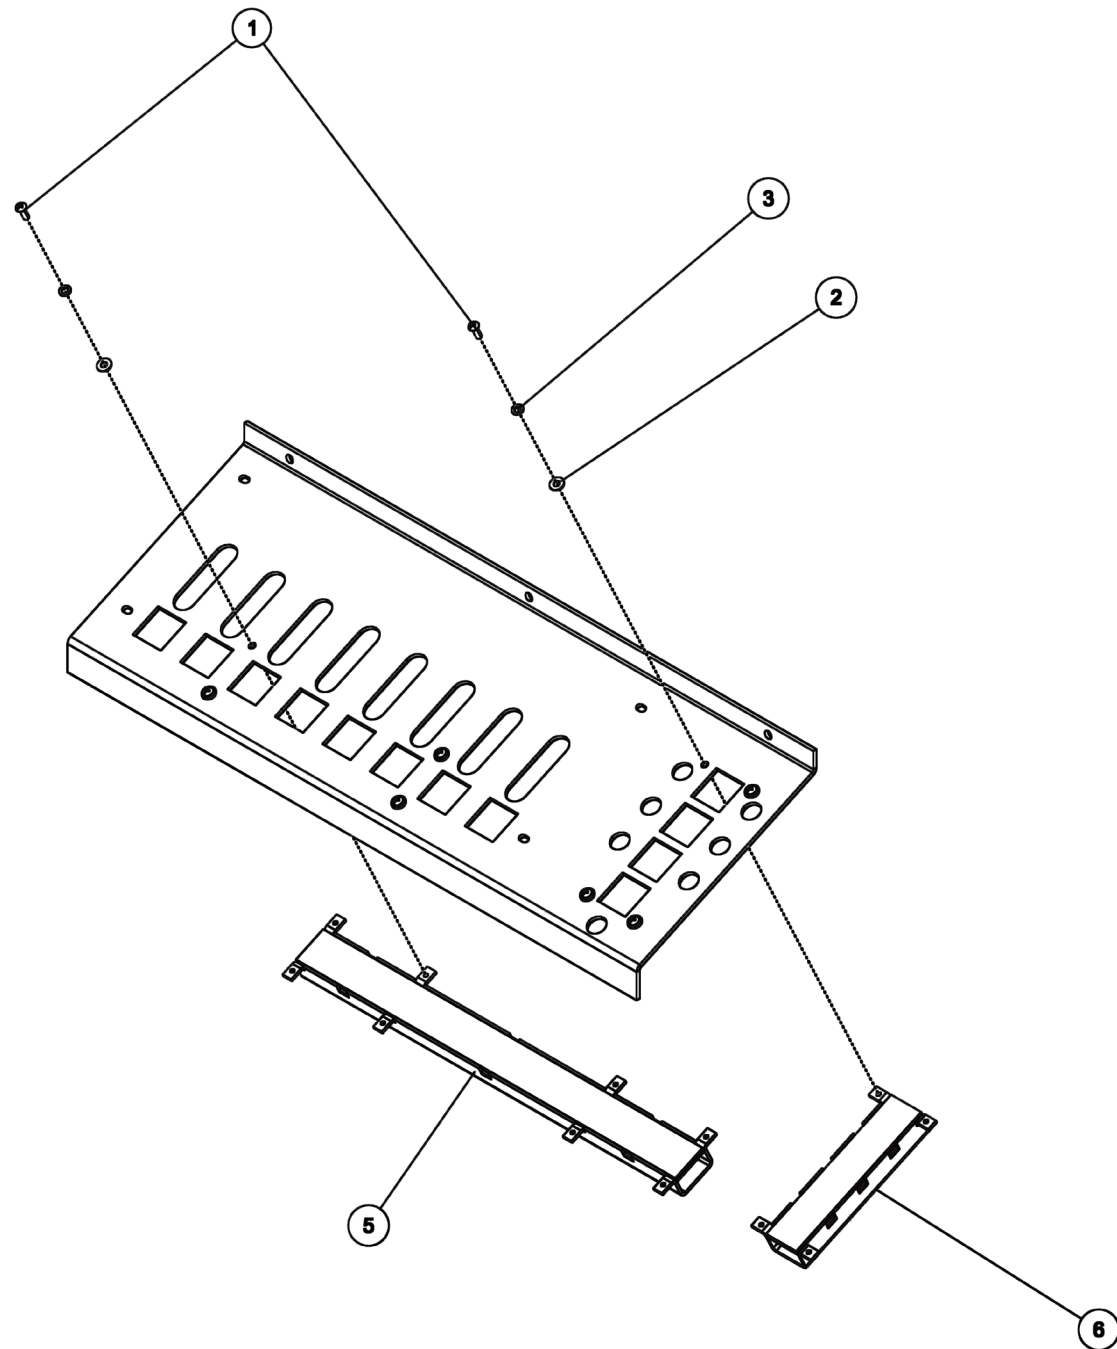

Section I - PARTS

0908853, ILLUMINATED LEGEND RH LOWER ASSEMBLY

Section I - PARTS

0908853, ILLUMINATED LEGEND RH LOWER ASSEMBLY

ITEM	PART NUMBER	DESCRIPTION	QTY
	0908853	ILLUMINATED LEGEND ASSY-RT LWR	-
1	0400071	SCREW, 1/4-20X3/4 PRH SS	8
2	0402110	WASHER, 1/4 SS	8
3	0402111	LKWASHER, 1/4 SS	8
4	0727003	APANEL, CONTROL 8 HANDLE	1
5	0908858	ILLUMINATED LEGEND ASSY 22	1
6	0908916	ILLUMINATED LEGEND ASSY 8	1