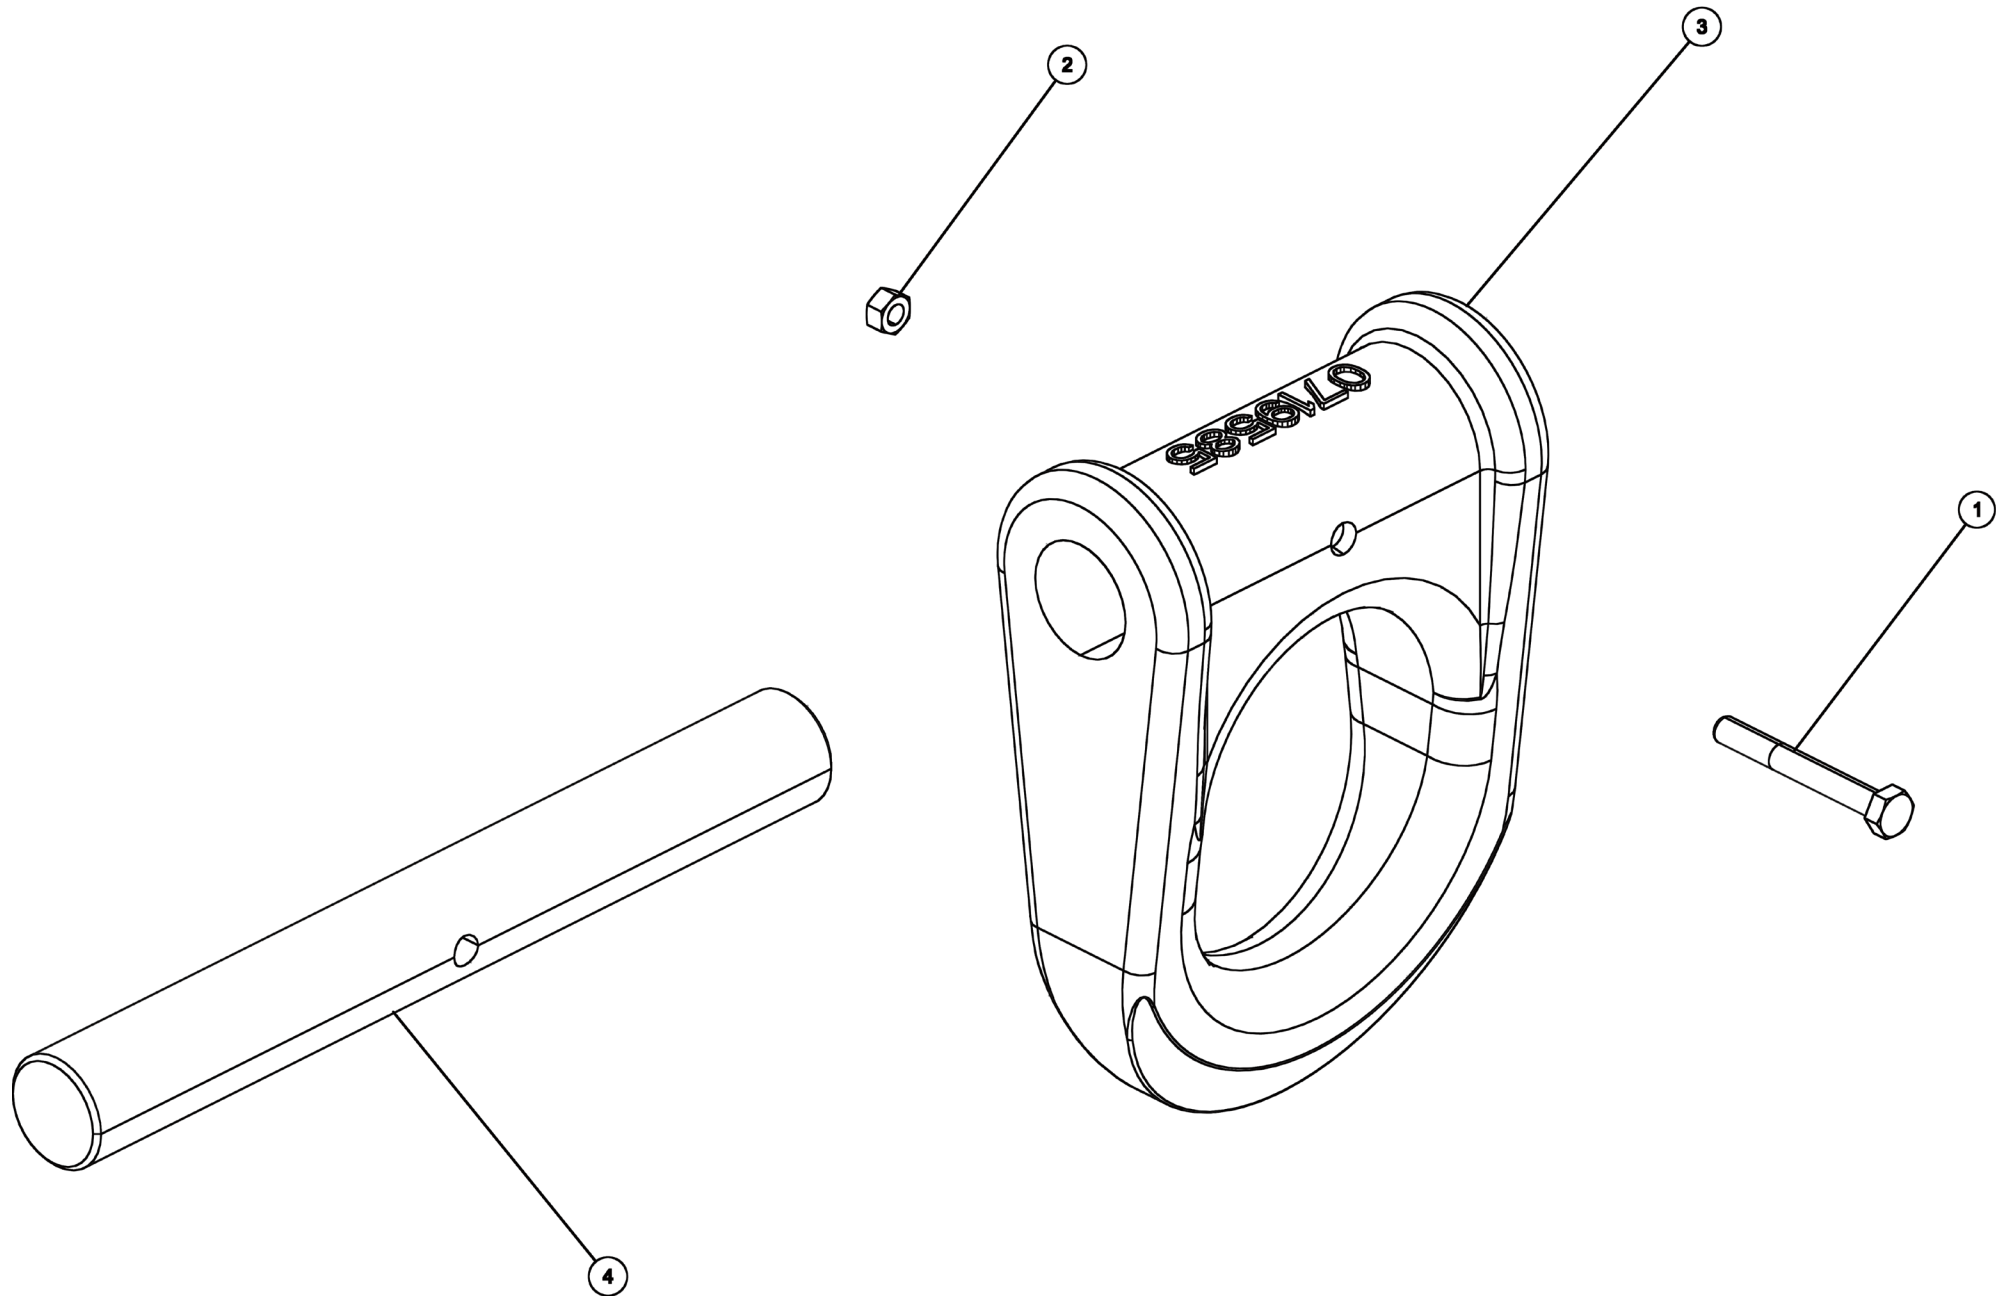

Section I - PARTS

0910284, SIDE D-RING KIT

Section I - PARTS

0910284, SIDE D-RING KIT

ITEM	PART NUMBER	DESCRIPTION	QTY
	0910284	SIDE D-RING PARTS 1130/1140	-
1	0400107	SCREW, 5/16-18X2-1/2 HHC GR5	1
2	0400776	NUT, 5/16-18 JAM LOK	1
3	0719585	D-RING, TOWING	1
4	0722067	PIN, D-RING	1