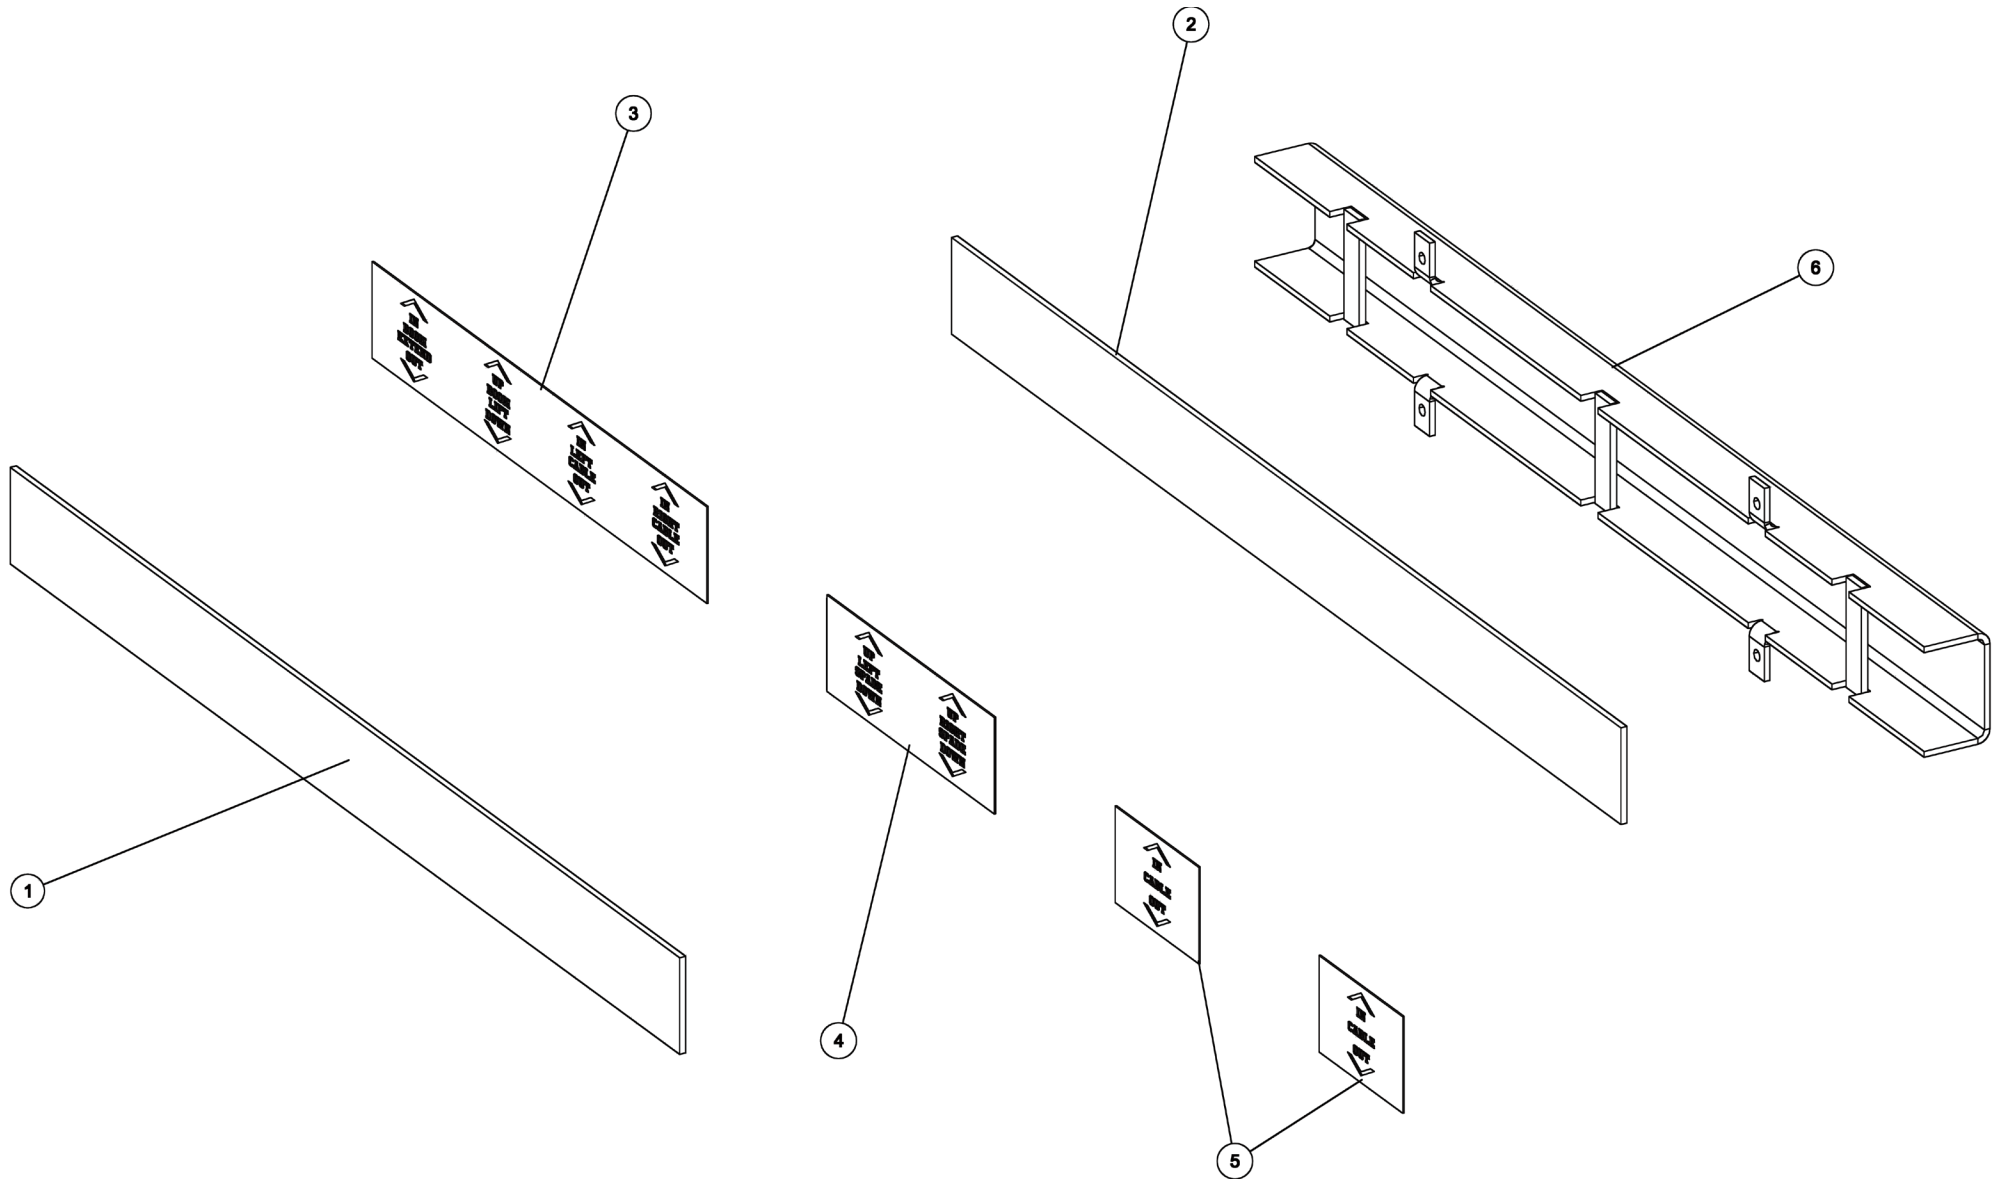

Section I - PARTS

0908858, ILLUMINATED LEGEND ASSEMBLY

Section I - PARTS

0908858, ILLUMINATED LEGEND ASSEMBLY

ITEM	PART NUMBER	DESCRIPTION	QTY
	0908858	ILLUMINATED LEGEND ASSY 22	-
1	0307973	PLASTIC, DUST COVER-CLEAR 22	1
2	0307977	PLASTIC, COLOR LENS - RED 22	1
3	0501584	LEGEND, PANEL-BOOM/CABLE	1
4	0501595	LEGEND, PANEL-SPADE	1
5	0501619	LEGEND,PANEL- CABLE	2
6	0807048	CHANNEL, LIGHT&LEGENDS WLMT 22	1