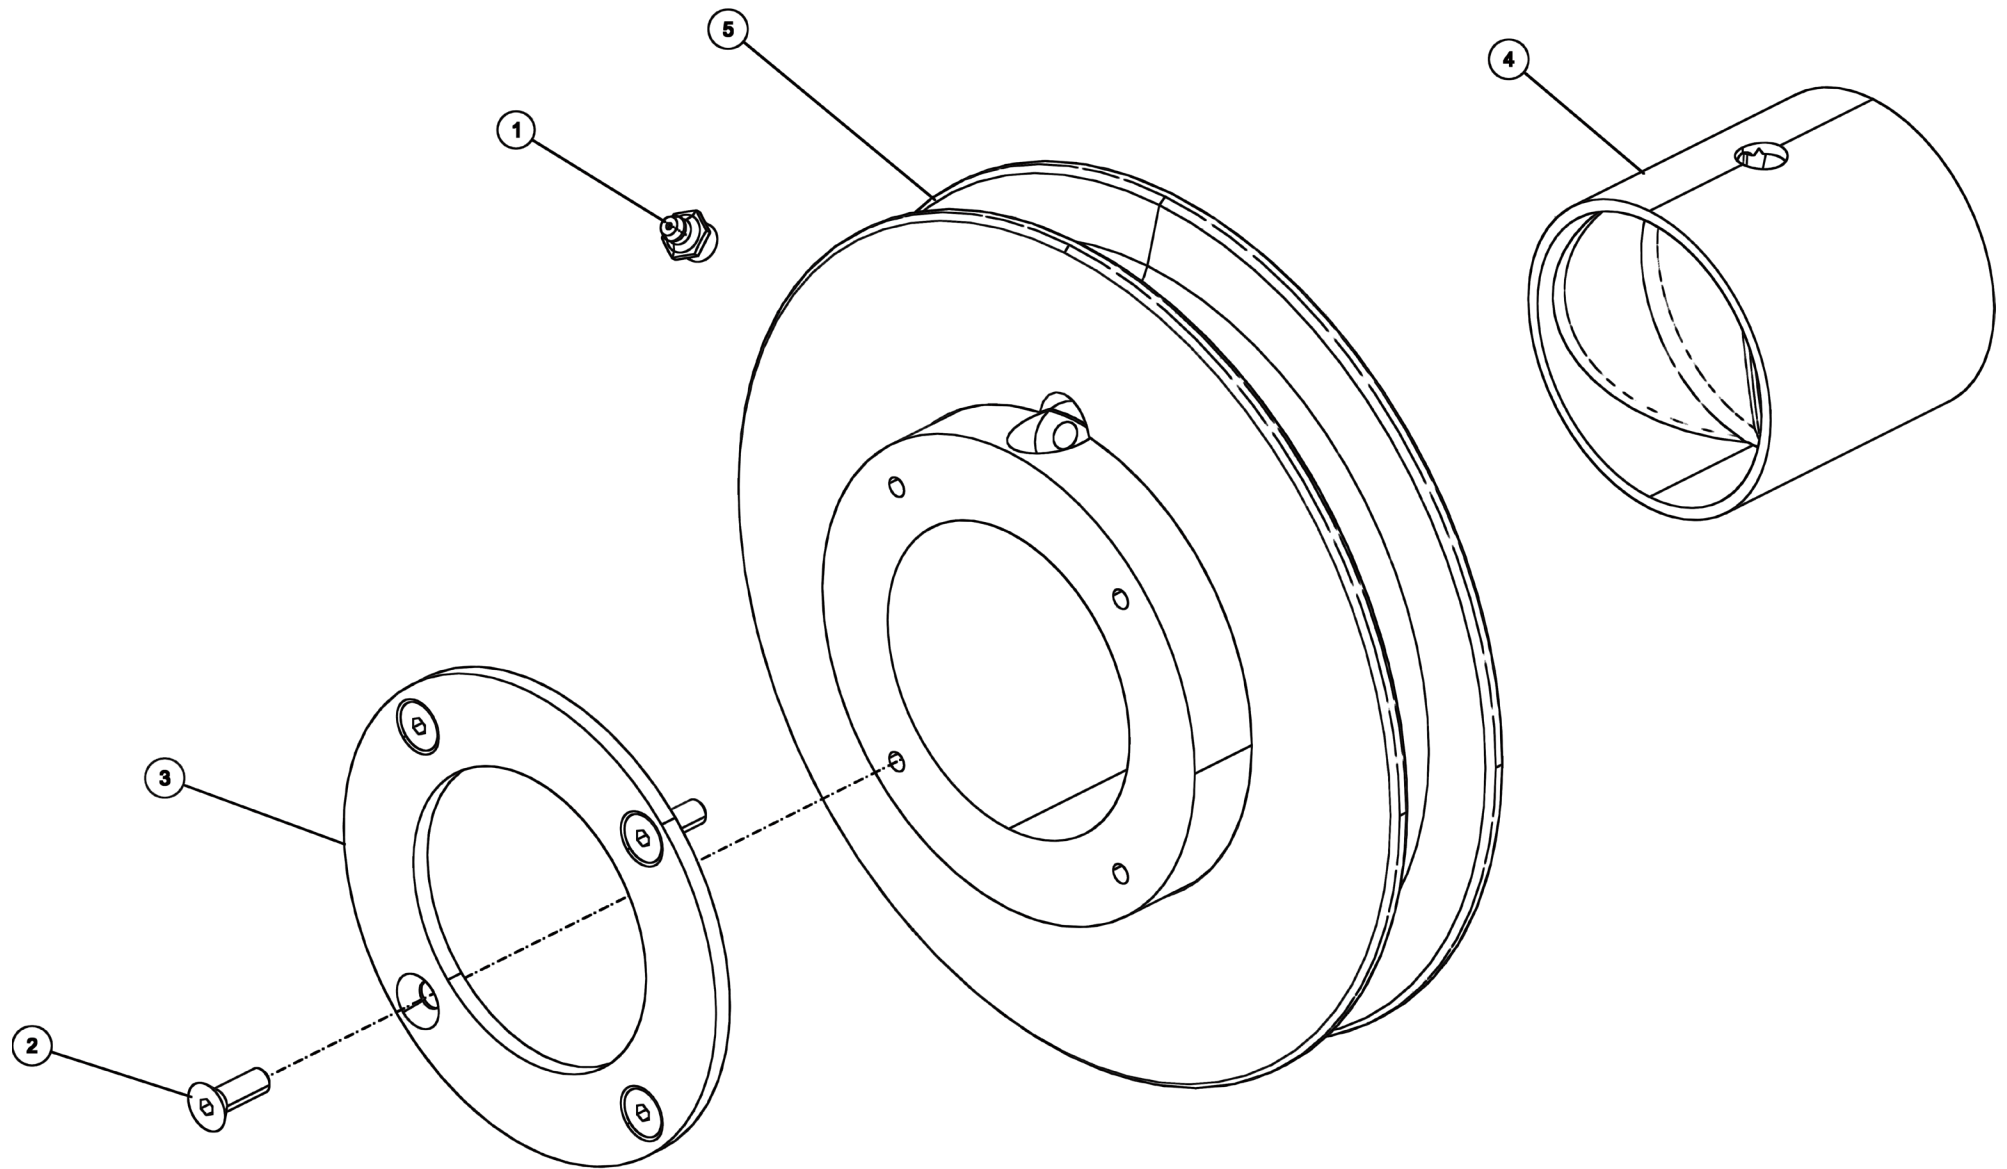

Section I - PARTS

0908055, REVERSING SHEAVE ASSEMBLY

Section I - PARTS

0908055, REVERSING SHEAVE ASSEMBLY

ITEM	PART NUMBER	DESCRIPTION	QTY
	0908055	REVERSING SHEAVE SUB-ASSEMBLY	-
1	0301895	GREASE FITTING, 1/8 STR PTF	1
2	0400079	SCREW, 1/4-20X3/4 FHS GR5	8
3	0717748	PLATE, SHEAVE COVER	2
4	0718059	BUSHING, WITH HOLE (0306748)	1
5	0806736	FLEET SHEAVE WLD'T/MACH DRW	1