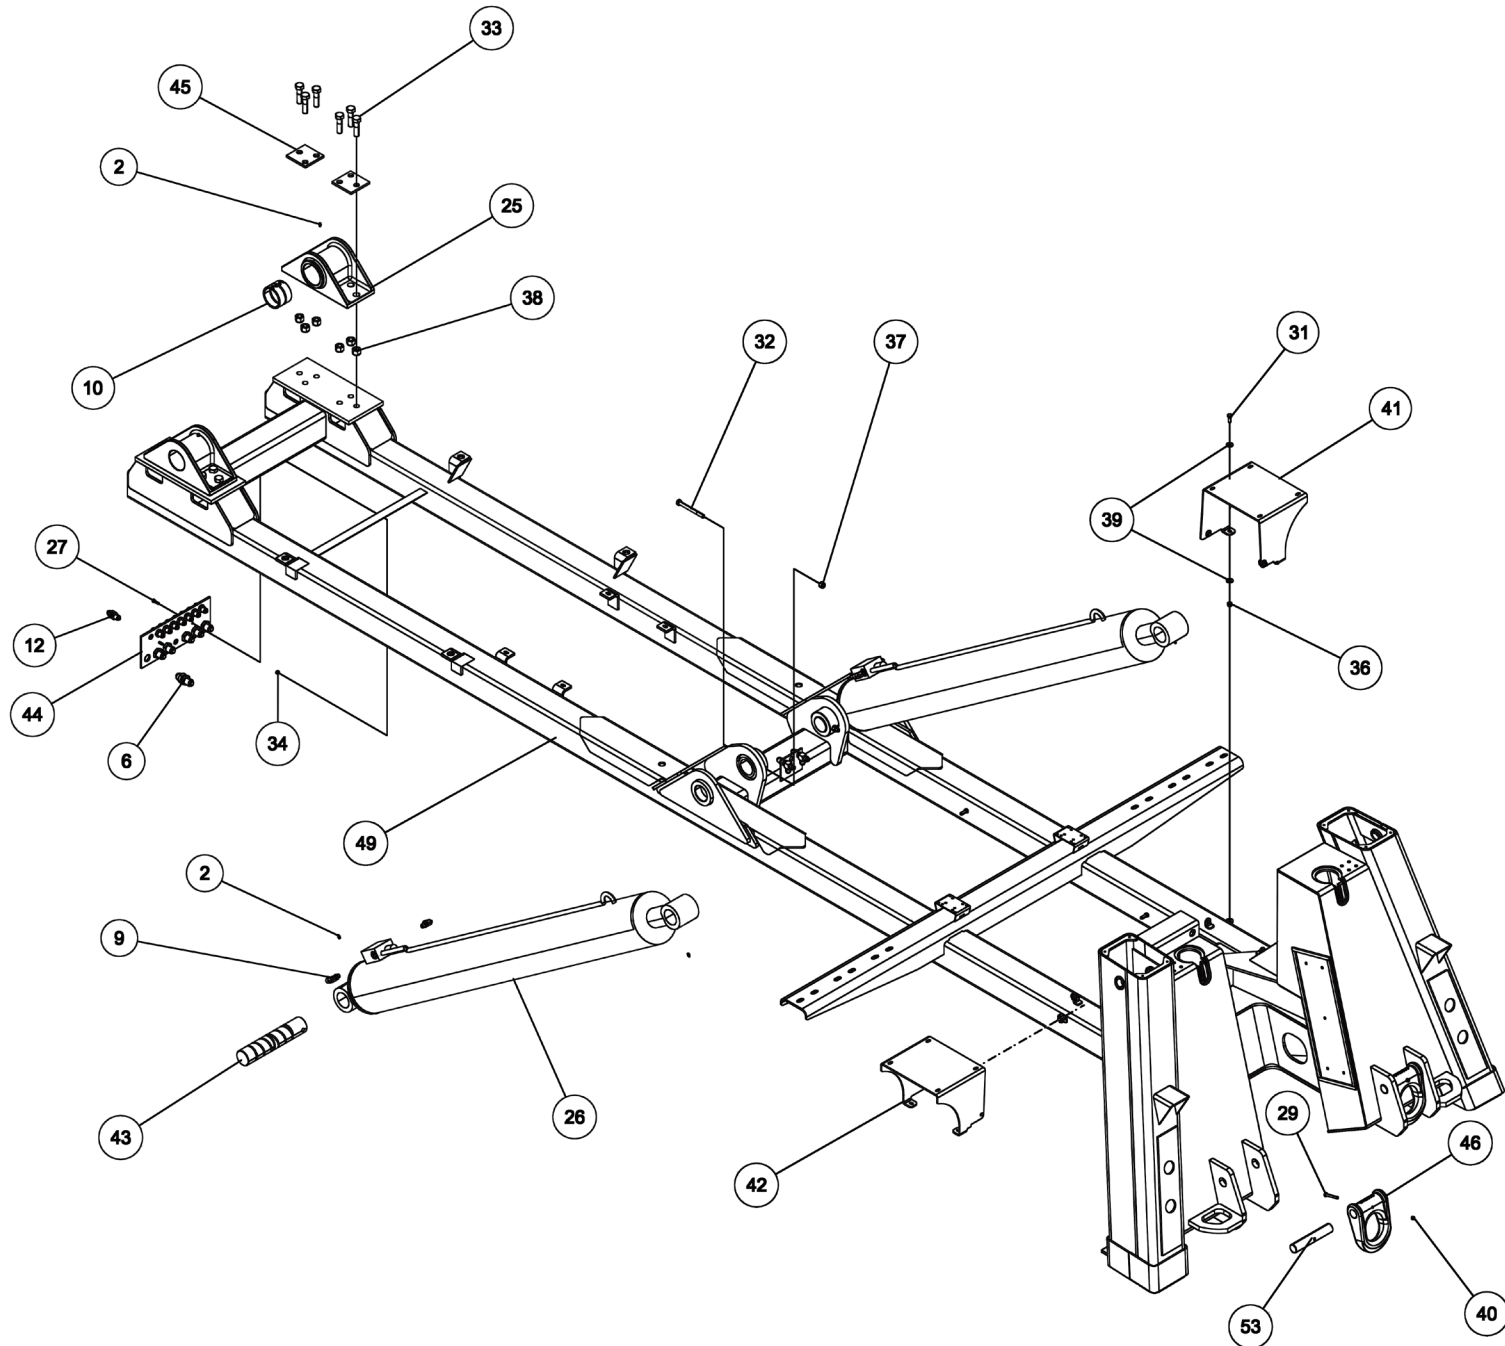

Section I - PARTS

09006276, 9055XL XP850 SUBFRAME ASSEMBLY

Section I - PARTS

09006276, 9055XL XP850 SUBFRAME ASSEMBLY

ITEM	PART NUMBER	DESCRIPTION	QTY
	09006276	9055 XL-XP850 SUBFRM ASSY	-
1	0200054	CONNECTOR, CONTROL CABLE	6
2	0300113	GREASE FITTING, 1/4-28 STR	6
3	0300657	HOSE HYD, 46" LG	2
4	0300659	HOSE HYD, 45"	2
5	0300787	HOSE HYD, 53" LG	2
6	0301093	BULKHEAD UNION,3/4" JIC	6
7	0301473	HOSE HYD, 18" LG	2
8	0301837	INLINE ORIFICE	1
9	0302276	FITTING, ELB 90 DEG	4
10	0302538	BUSHING - U/L	2
11	0302574	FITTING-BULKHEAD RUN TEE	2
12	0302576	FITTING, BULKHEAD UNION	8
13	0302584	HOSE HYD, 50"	2
14	0302805	HOSE HYD, 10"	1
15	0303008	ADJUSTABLE CLEVIS	3
16	0303339	HOSE HYD, 45" LG	2
17	0303341	HOSE HYD, 36" LG16FJX-16-16FJX	2
18	0303344	HOSE HYD, 46"LG 12FJX-10-10FJX	2
19	0303345	HOSE HYD, 48"LG 12FJX-10-10FJX	2
20	0303346	HOSE HYD, 48" LG	1
21	0303347	HOSE HYD, 50" LG	1
22	0303348	HOSE HYD, 48" LG	2
23	0303562	HOSE HYD, 37"	1
24	0303563	HOSE HYD, 27"	1
25	0312575	BOOM PIVOT BRKT-MACHINED	2
26	0313096	CYL, 9055 GEN X BOOM LIFT	2
27	0400070	SCREW, 1/4-20X1 HHC GR5	2

ITEM	PART NUMBER	DESCRIPTION	QTY
28	0400103	SCREW, 5/16-18X1-1/4 HHC GR5	9
29	0400107	SCREW, 5/16-18X2-1/2 HHC GR5	2
30	0400122	SCREW, 3/8-16X1-1/4 HHC GR5	6
31	0400126	SCREW, 3/8-16X1 HHC GR5	8
32	0400206	SCREW, 1/2-13X5 HHC GR5	2
33	0400286	SCREW, 3/4-10X2-3/4 HHC GR8	1
34	0400367	NUT, 1/4-20 LOK	2
35	0400382	NUT, 5/16-18 LOK	9
36	0400392	NUT, 3/8-16 LOK	1
37	0400408	NUT, 1/2-13 LOK	2
38	0400431	NUT, 3/4-10 LOK GR8	1
39	0400480	WASHER, 3/8	1
40	0400776	NUT, 5/16-18 JAM LOK	2
41	07007925	BRACKET, RH AIR REEL	1
42	07007926	BRACKET, LH AIR REEL	1
43	0708094	PIN, LIFT CYL	2
44	0711287	PLATE, BULKHEAD	1
45	0714581	PLATE, BOLTING	4
46	0719585	D-RING, TOWING	2
47	0726588	ANGLE - CABLE BULKHEAD DOUBLE	2
48	0726589	ANGLE - CABLE BULKHEAD SINGLE	1
49	0810618	SUBFRAME WELD'T - 9055 XL	1
50	09006273	PAN-VALVE ASSY 9055 XL-XP	1
51	0907140	KIT-VALVE COVER 9055	1
52	0907802	KIT - RESERVOIR 5130-9055	1
53	GA0215	PIN-"D" RING	2