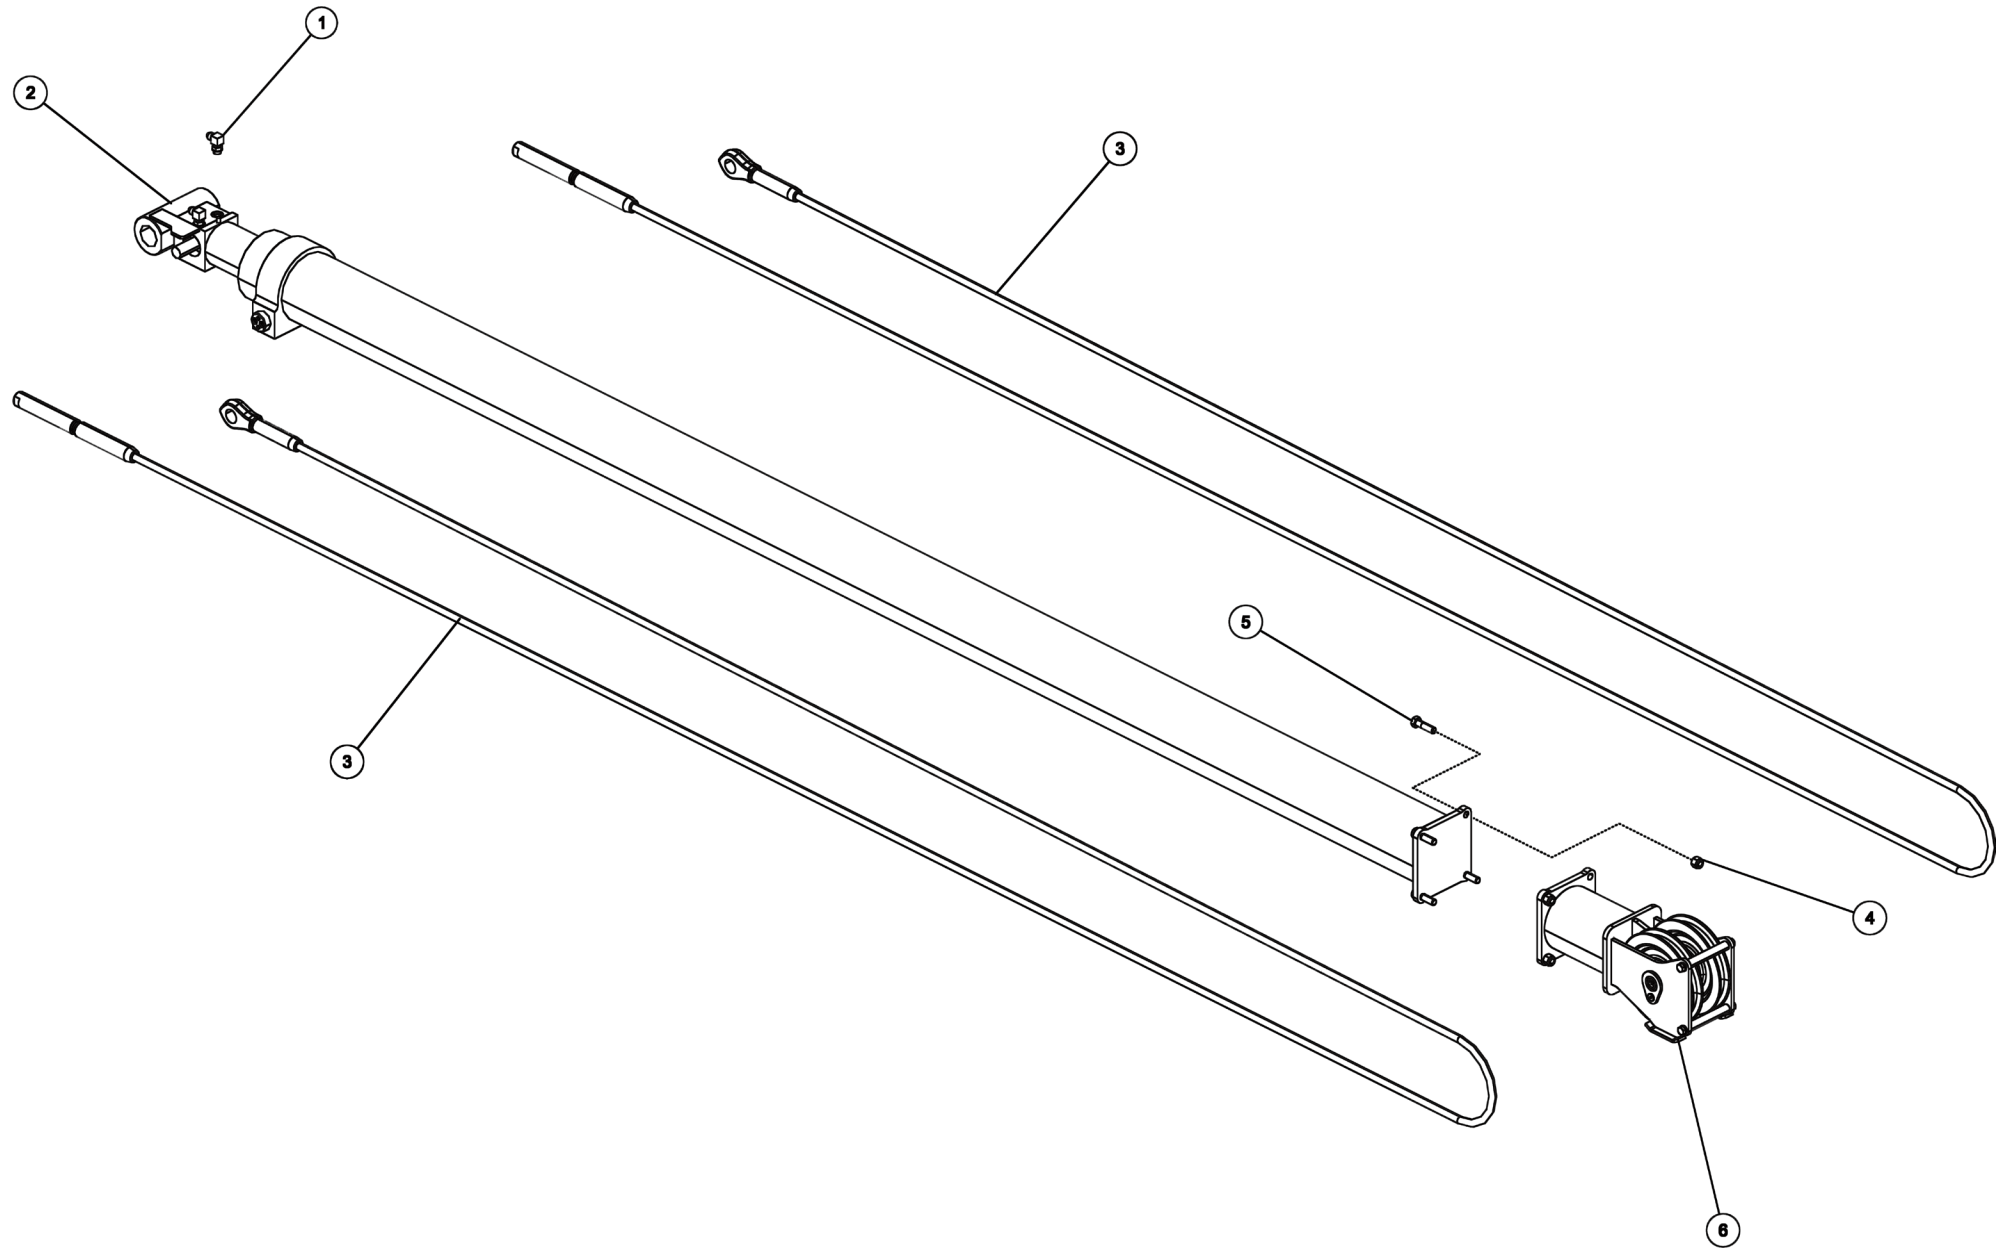

Section I - PARTS

0912092, BOOM EXTEND SYSTEM 9055

Section I - PARTS

0912092, BOOM EXTEND SYSTEM 9055

ITEM	PART NUMBER	DESCRIPTION	QTY
	0912092	BOOM EXTEND SYSTEM 9055 2015	-
1	0301388	ELBOW, 8MJ-8MB90	2
2	0313097	CYL, 9055 GEN X BOOM EXTEND	1
3	0313133	CABLE EXTEND ASSY 3-STG BOOM	2
4	0400264	SCREW, 5/8-11X2-1/4 HHC GR5	4
5	0400421	NUT, 5/8-11 LOK	4
6	0912091	EXTEND SHEAVE ASSY 9055 2015	1