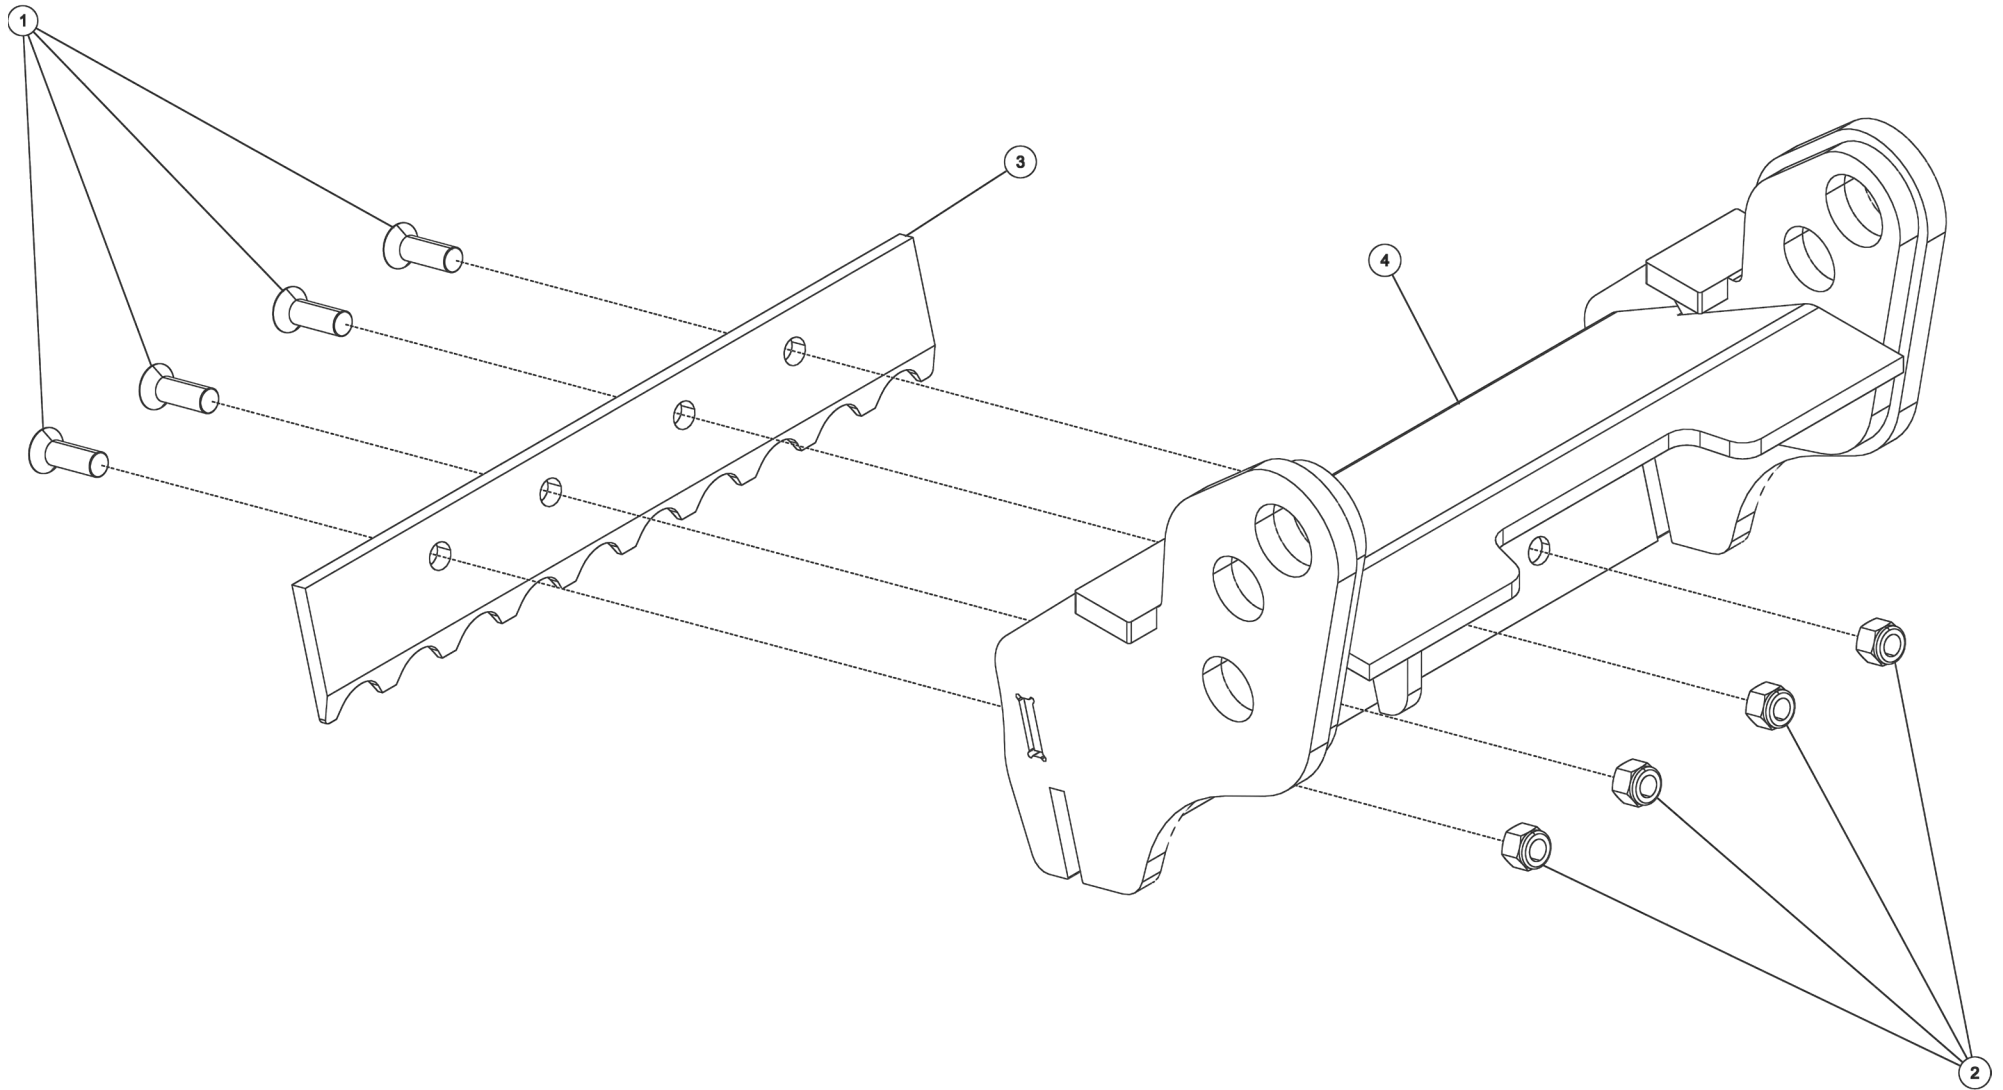

Section I - PARTS

0911167, SPADE ASSEMBLY

Section I - PARTS

0911167, SPADE ASSEMBLY

ITEM	PART NUMBER	DESCRIPTION	QTY
	0911167	SPADE ASSY - REAR OUTRIGGER	-
1	0400193	SCREW, 1/2-13X1-1/2 FHS	4
2	0400416	NUT, 1/2-13 LOK GR8	4
3	0724616	PLATE BLADE SPADE	1
4	0810034	SPADE - REAR OUTRIGGERS	1