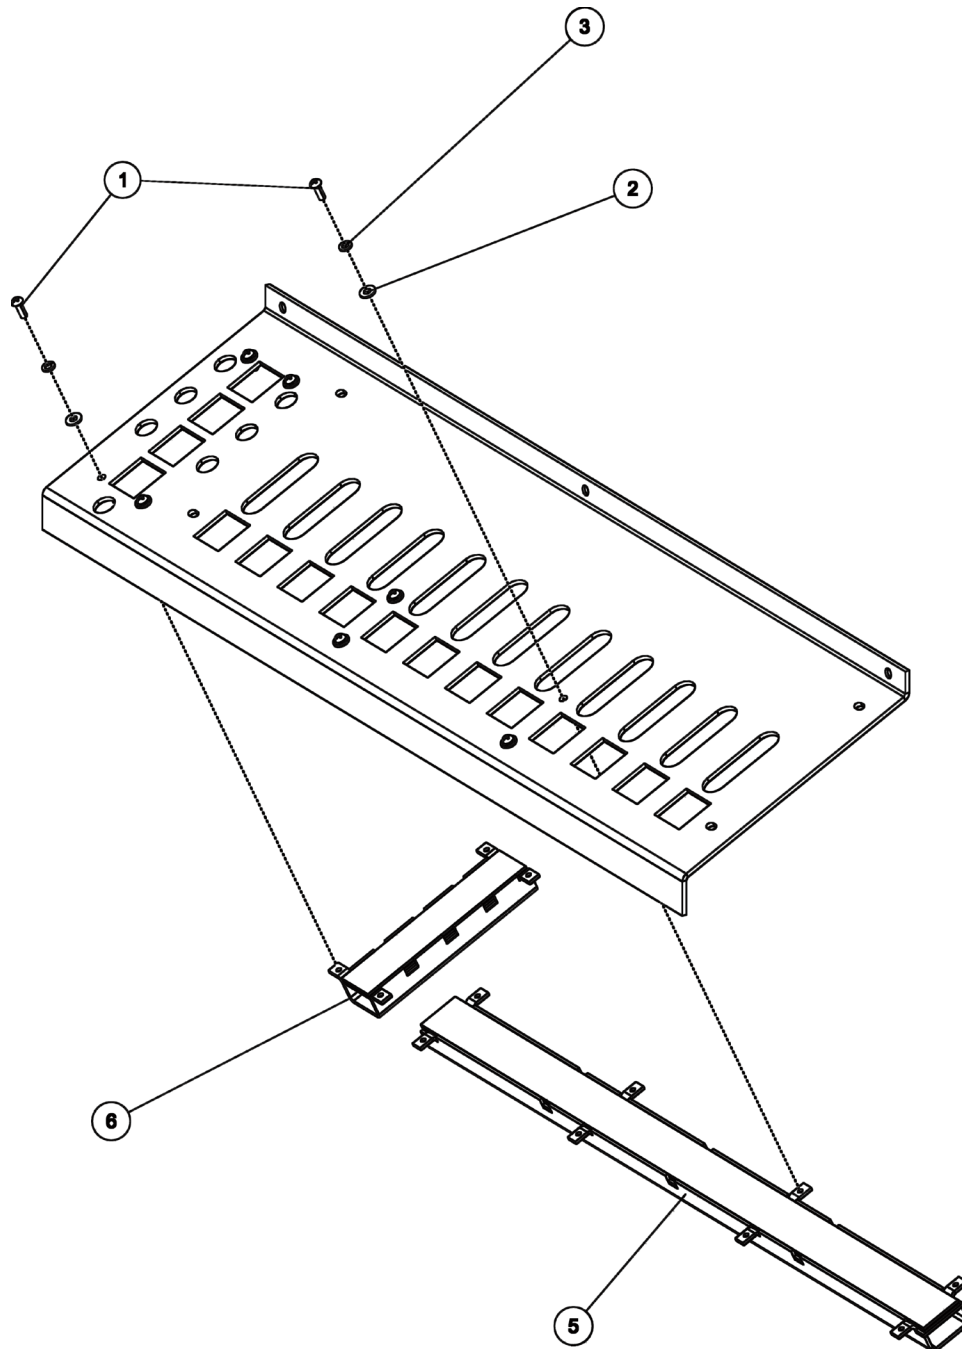

Section I - PARTS

0910048, ILLUMINATED LEGEND LEFT HAND LOWER ASSEMBLY

Section I - PARTS

0910048, ILLUMINATED LEGEND LEFT HAND LOWER ASSEMBLY

ITEM	PART NUMBER	DESCRIPTION	QTY
	0910048	ILLUMINATED LEGEND ASSY-LT LWR	-
1	0400071	SCREW, 1/4-20X3/4 PRH SS	8
2	0402110	WASHER, 1/4 SS	8
3	0402111	LKWASHER, 1/4 SS	8
4	0727000	APANEL, CONTROL 12 HANDLE	1
5	0910050	ILLUMINATED LEGEND ASSY 33	1
6	0910051	ILLUMINATED LEGEND ASSY 8	1