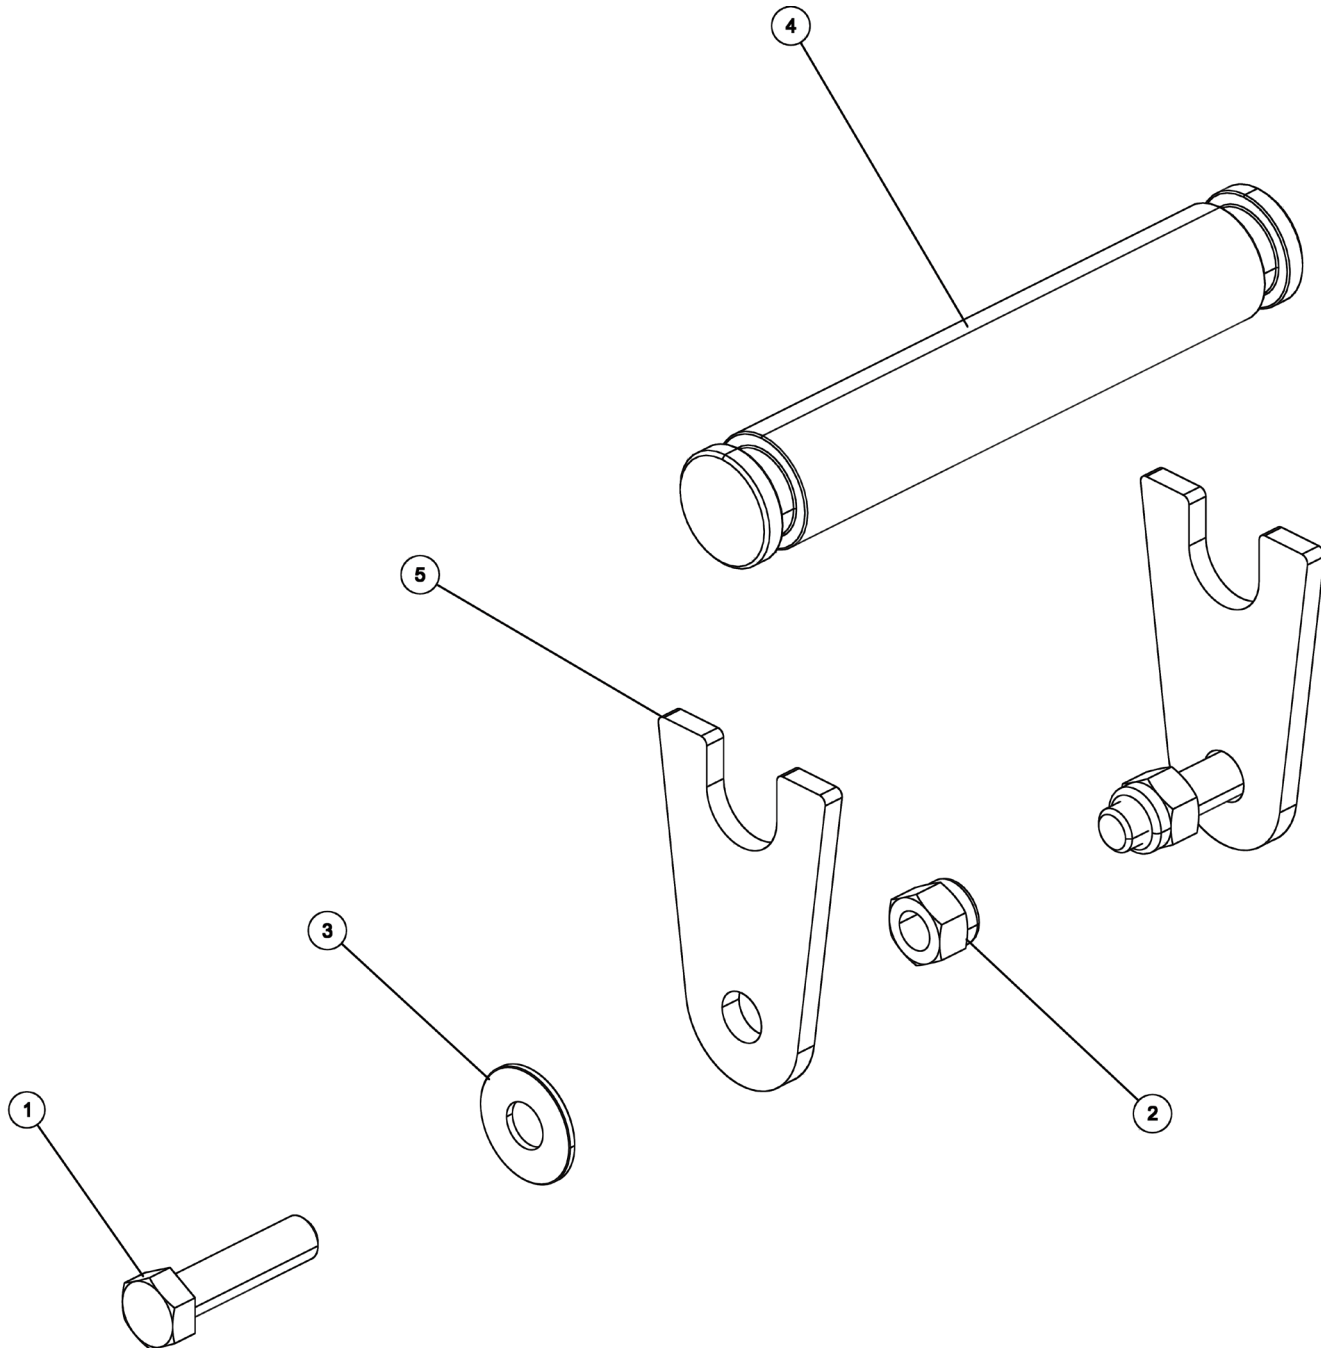

Section I - PARTS

0911362, FOLD PIN ASSEMBLY

Section I - PARTS

0911362, FOLD PIN ASSEMBLY

ITEM	PART NUMBER	DESCRIPTION	QTY
	0911362	PIN ASSY-FOLD	-
1	0400132	SCREW, 3/8-16X1-1/2 HHC GR5	2
2	0400392	NUT, 3/8-16 LOK	2
3	0400480	WASHER, 3/8	2
4	0724977	PIN	1
5	0724978	KEEPER PLATE	2