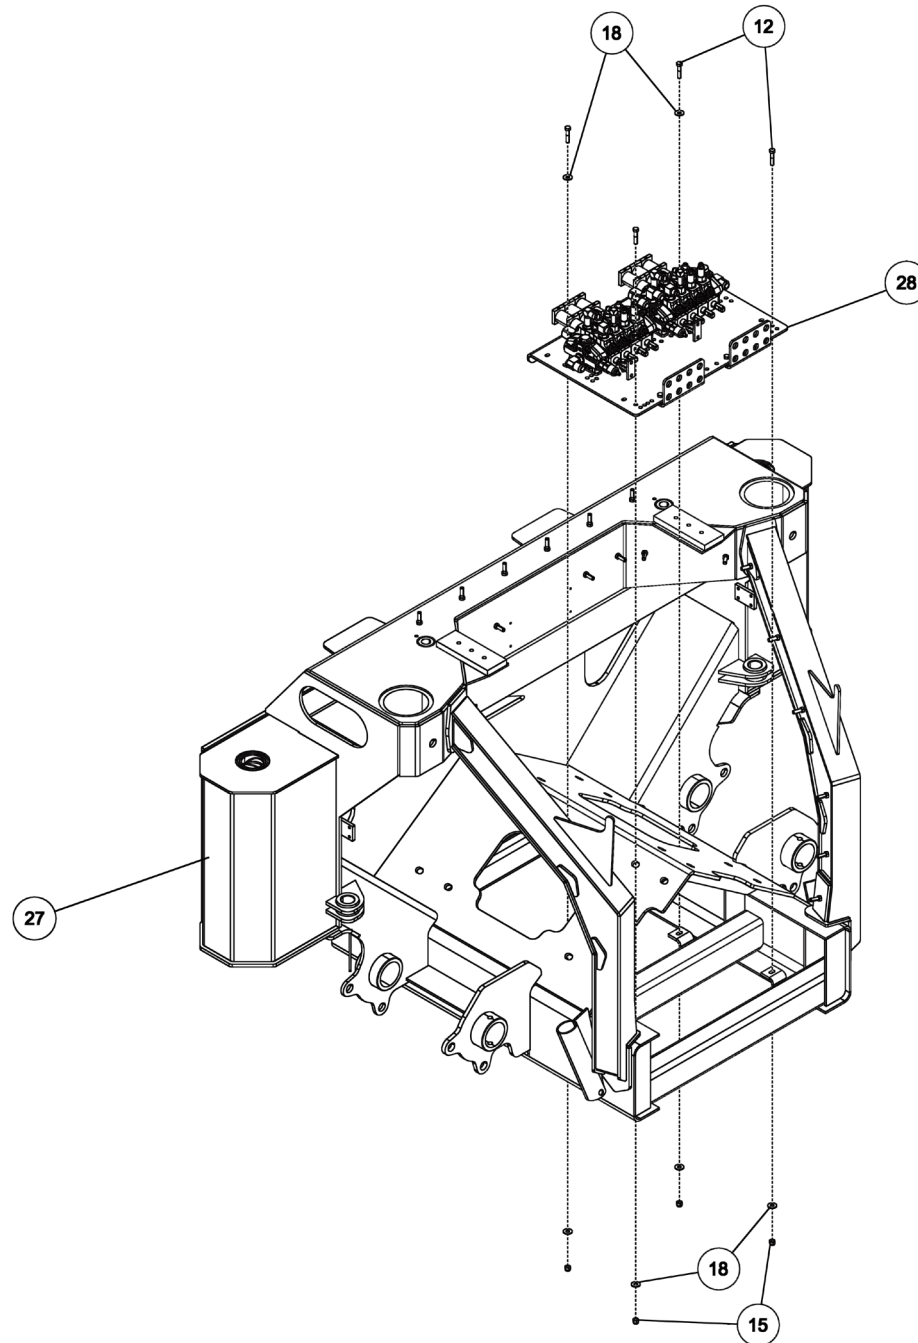

Section I - PARTS

09006278, FRAME ASSEMBLY XP850 2-SPEED

Section I - PARTS

09006278, FRAME ASSEMBLY XP850 2-SPEED

ITEM	PART NUMBER	DESCRIPTION	QTY
	09006278	FRAME ASSEMBLY XP850- 2 SPD	-
1	03000005	HOSE HYD, 80.5"	4
2	0300041	CONNECTOR, 8MJ-8MB	4
3	0300113	GREASE FITTING, 1/4-28 STR	2
4	0301620	FITTING, HYD. 6MJ - 6MB90	4
5	0301837	INLINE ORIFICE	4
6	0302313	HOSE HYD, 25"	4
7	0302474	PIN, LINCH 3/16	8
8	0302805	HOSE HYD, 10"	4
9	0306746	CYL HYD - FOLD	2
10	0307061	WINCH-35K dp 2-SP N.DRUM W/TEN	2
11	0400126	SCREW, 3/8-16X1 HHC GR5	2
12	0400157	SCREW, 3/8-16X1-3/4 HHC GR5	4
13	0400206	SCREW, 1/2-13X5 HHC GR5	2
14	0400262	SCREW, 5/8-11X2-1/2 HHC GR8	1
15	0400392	NUT, 3/8-16 LOK	4
16	0400408	NUT, 1/2-13 LOK	2
17	0400426	NUT, 5/8-11 LOK GR8	1
18	0400480	WASHER, 3/8	8
19	0400482	LKWASHER, 3/8	2
20	0400503	WASHER, 5/8 GR8	1
21	0715947	ANGLE, WINCH MTG	2
22	0715948	ANGLE, WINCH MTG	2
23	0715949	ANGLE, WINCH MTG	2
24	0715950	ANGLE, WINCH MTG	2
25	0717763	PIN, FLEET SHEAVE	2
26	0717843	PIN, CABLE RETAINER	4
27	0806728	FRAME WELDMENT	1
28	09006277	VALVE PAN ASSY WALVOIL XP850	1
29	0908055	REVERSING SHEAVE SUB-ASSEMBLY	2
30	0908062	CABLE SHEAVE & TENSIONER ASSY	2
31	805352500	PIN WELD'T UPPER TILT CY	2
32	9011053	FITTING, BRASS 1/4 TUBE-1/4 MP	2