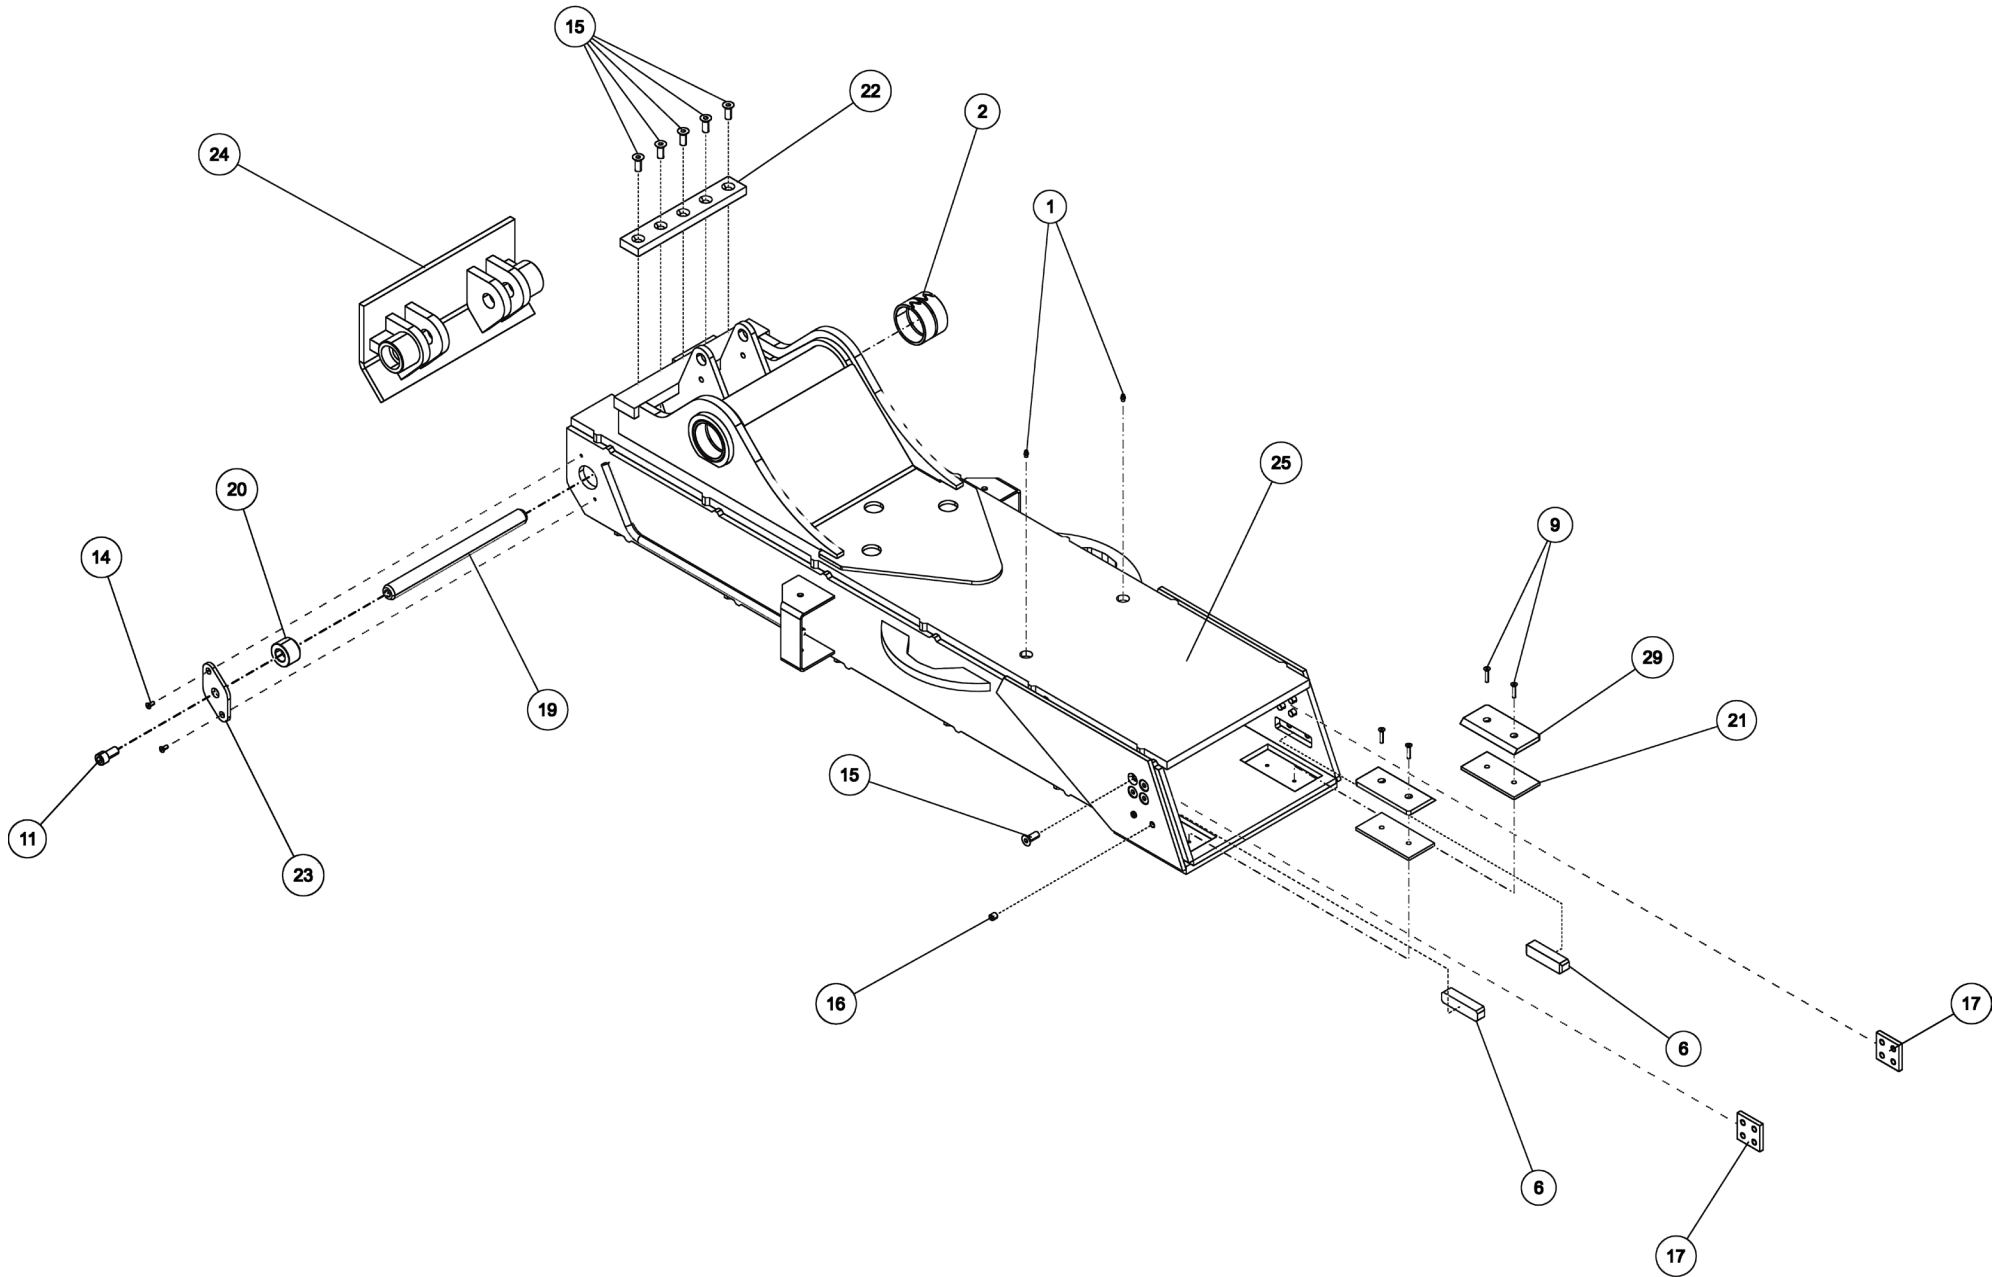

Section I - PARTS

0911338, LOWRIDER ASSEMBLY 9055 COACH

Section I - PARTS

0911338, LOWRIDER ASSEMBLY 9055 COACH

ITEM	PART NUMBER	DESCRIPTION	QTY
	0911338	LOWRIDER ASSY - 9055 COACH	-
1	0300113	GREASE FITTING, 1/4-28 STR	4
2	0302538	BUSHING - U/L	2
3	0303968	HOSE HYD, 10" LG	2
4	0307425	CYL, HYD - U/L BOOM EXTEND	2
5	0307460	FITTING, HYD 6MJ-6MB90LL	2
6	0311442	WEAR PAD (15/16 x 1 x 4)	2
7	0312349	HOSE HYD 141" 6M2T 6FJX-6FJX45	2
8	0400079	SCREW, 1/4-20X3/4 FHS GR5	8
9	0400086	SCREW, 1/4-20X1-1/4 FHS	4
10	0400139	SET SCREW, 3/8-16X1-1/2 SOC	1
11	0400249	SCREW, 5/8-11X1-1/4 SHC	2
12	0400344	SCREW, 1/2-13X3/4 FHS GR8	8
13	0400392	NUT, 3/8-16 LOK	1
14	0400594	SCREW, 1/4-20X5/8 FHS	4
15	0400749	SCREW, 1/2-13X1-1/4 FHS	1
16	0400990	SET SCREW, 1/2-13X1/2 SOC	4
17	0717869	PLATE, SPACER (BOLT-ON)	4
18	0717871	PIN, CYLINDER ROD	1
19	0717872	PIN, EXTEND CYLINDER BASE	1
20	0717873	PIN, SHEAR OUTER BOOM	2
21	0718087	PLATE - PAD SPACER	2
22	0718096	BLOCK, STOP	2
23	0724419	PLATE-PLUG RETAINER	2
24	0806812	BRACKET - EXTEND CYLINDER	1
25	0810105	OUTER BOOM WLMT	1
26	0810106	2nd STAGE BOOM WLMT	1
27	0908282	INNER BOOM ASSY	1
28	9012594	FITT, HYD RUN TEE, 6MJx6MBx6MJ	2
29	930150003	TOP PADS	6