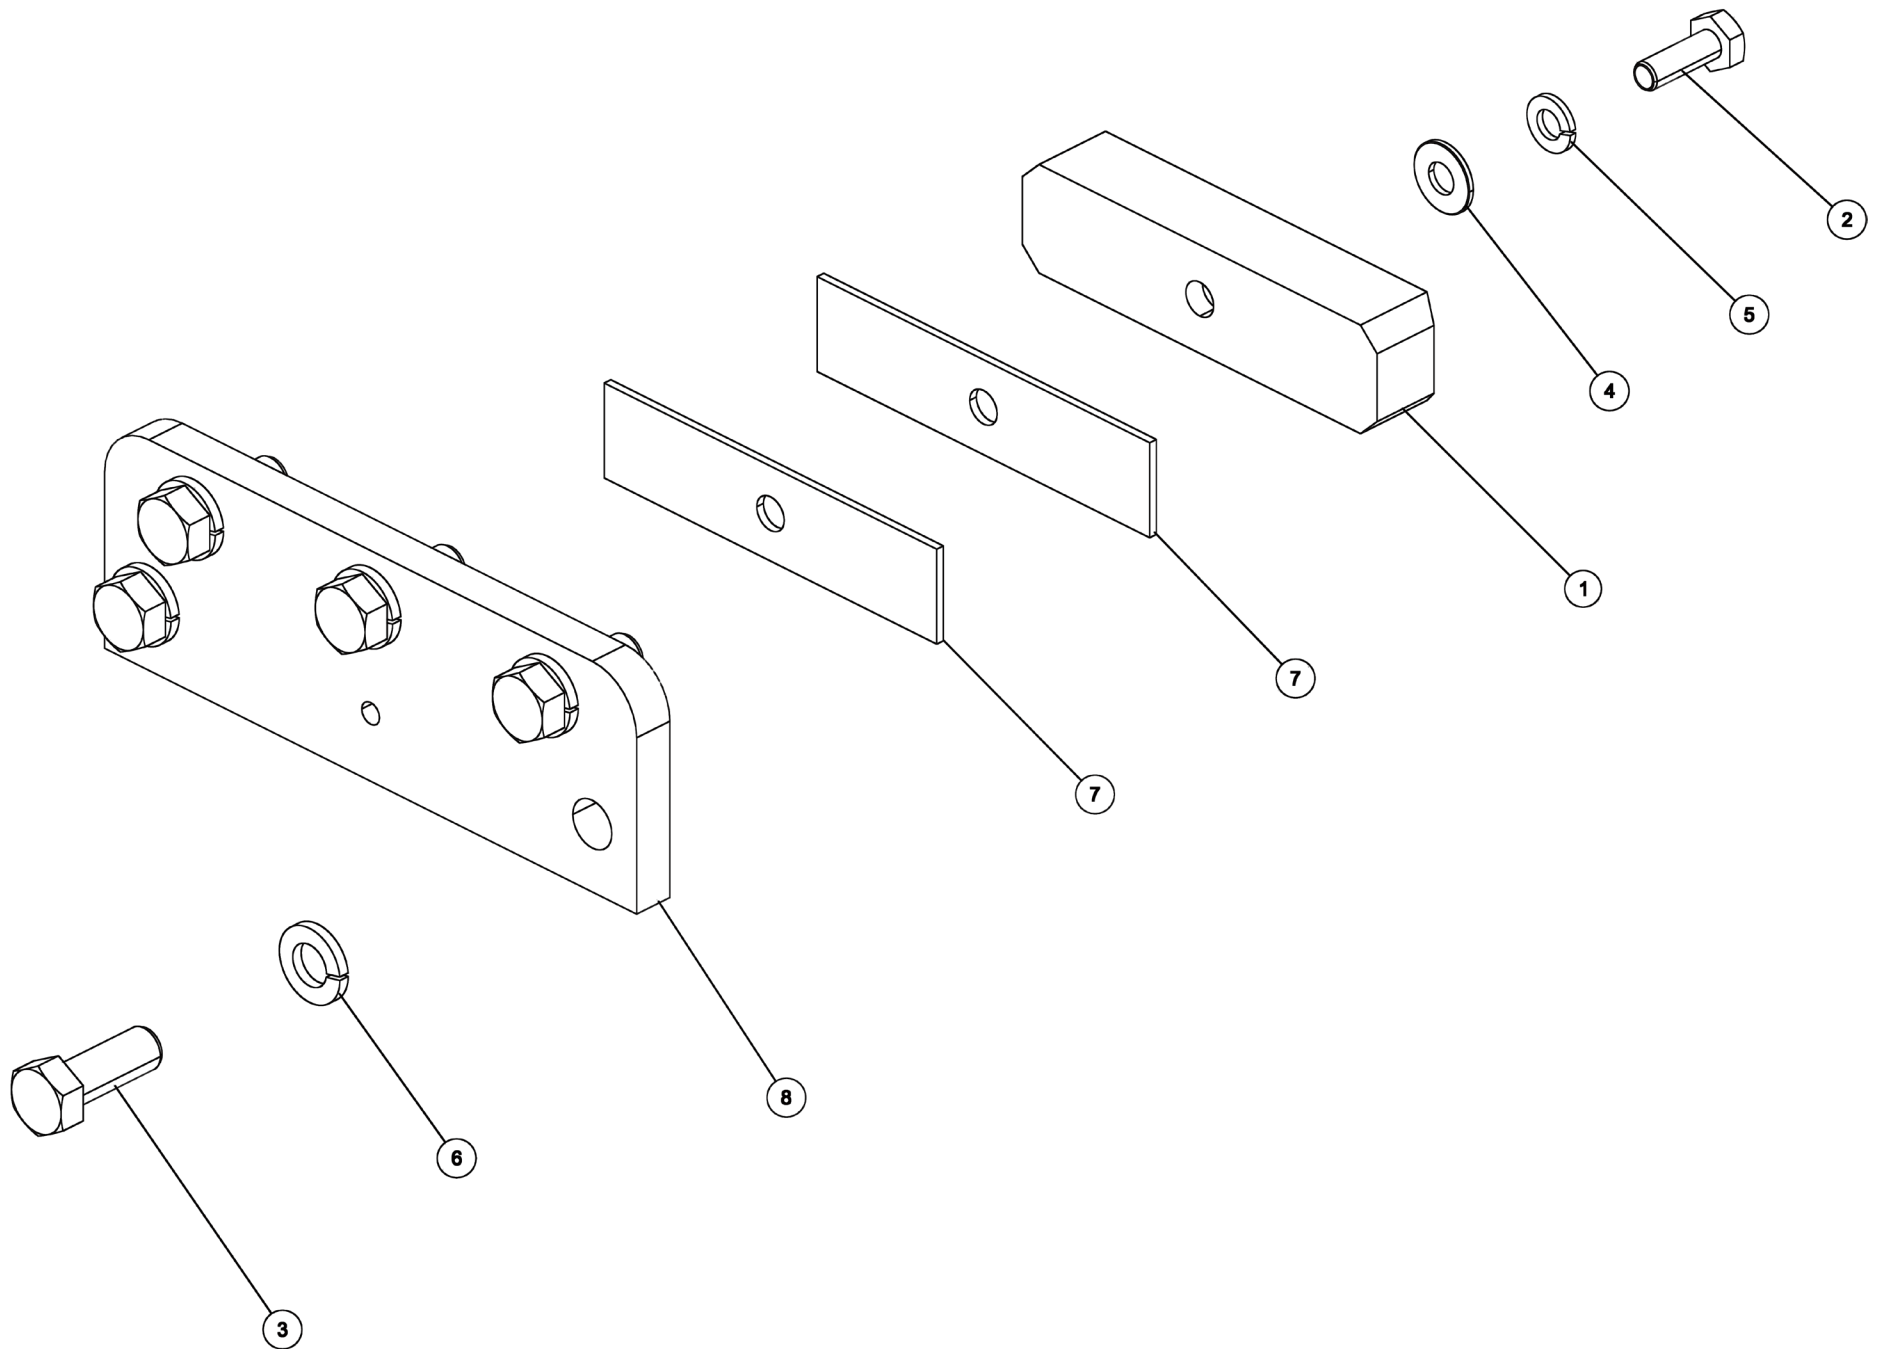

Section I - PARTS

0908028, SLIDE PAD ASSEMBLY 9055

Section I - PARTS

0908028, SLIDE PAD ASSEMBLY 9055

ITEM	PART NUMBER	DESCRIPTION	QTY
	0908028	SLIDE PAD ASSY (9055 3 STAGE)	-
1	0306825	SLIDE PAD - 3/4 x 1 x 4	1
2	0400066	SCREW, 1/4-20X3/4 HHC GR5	1
3	0400126	SCREW, 3/8-16X1 HHC GR5	5
4	0400451	WASHER, 1/4	1
5	0400452	LKWASHER, 1/4	1
6	0400482	LKWASHER, 3/8	5
7	0717262	SHIM - SLIDE PAD	2
8	0717746	PLATE, SLIDE PAD SUPPORT	1