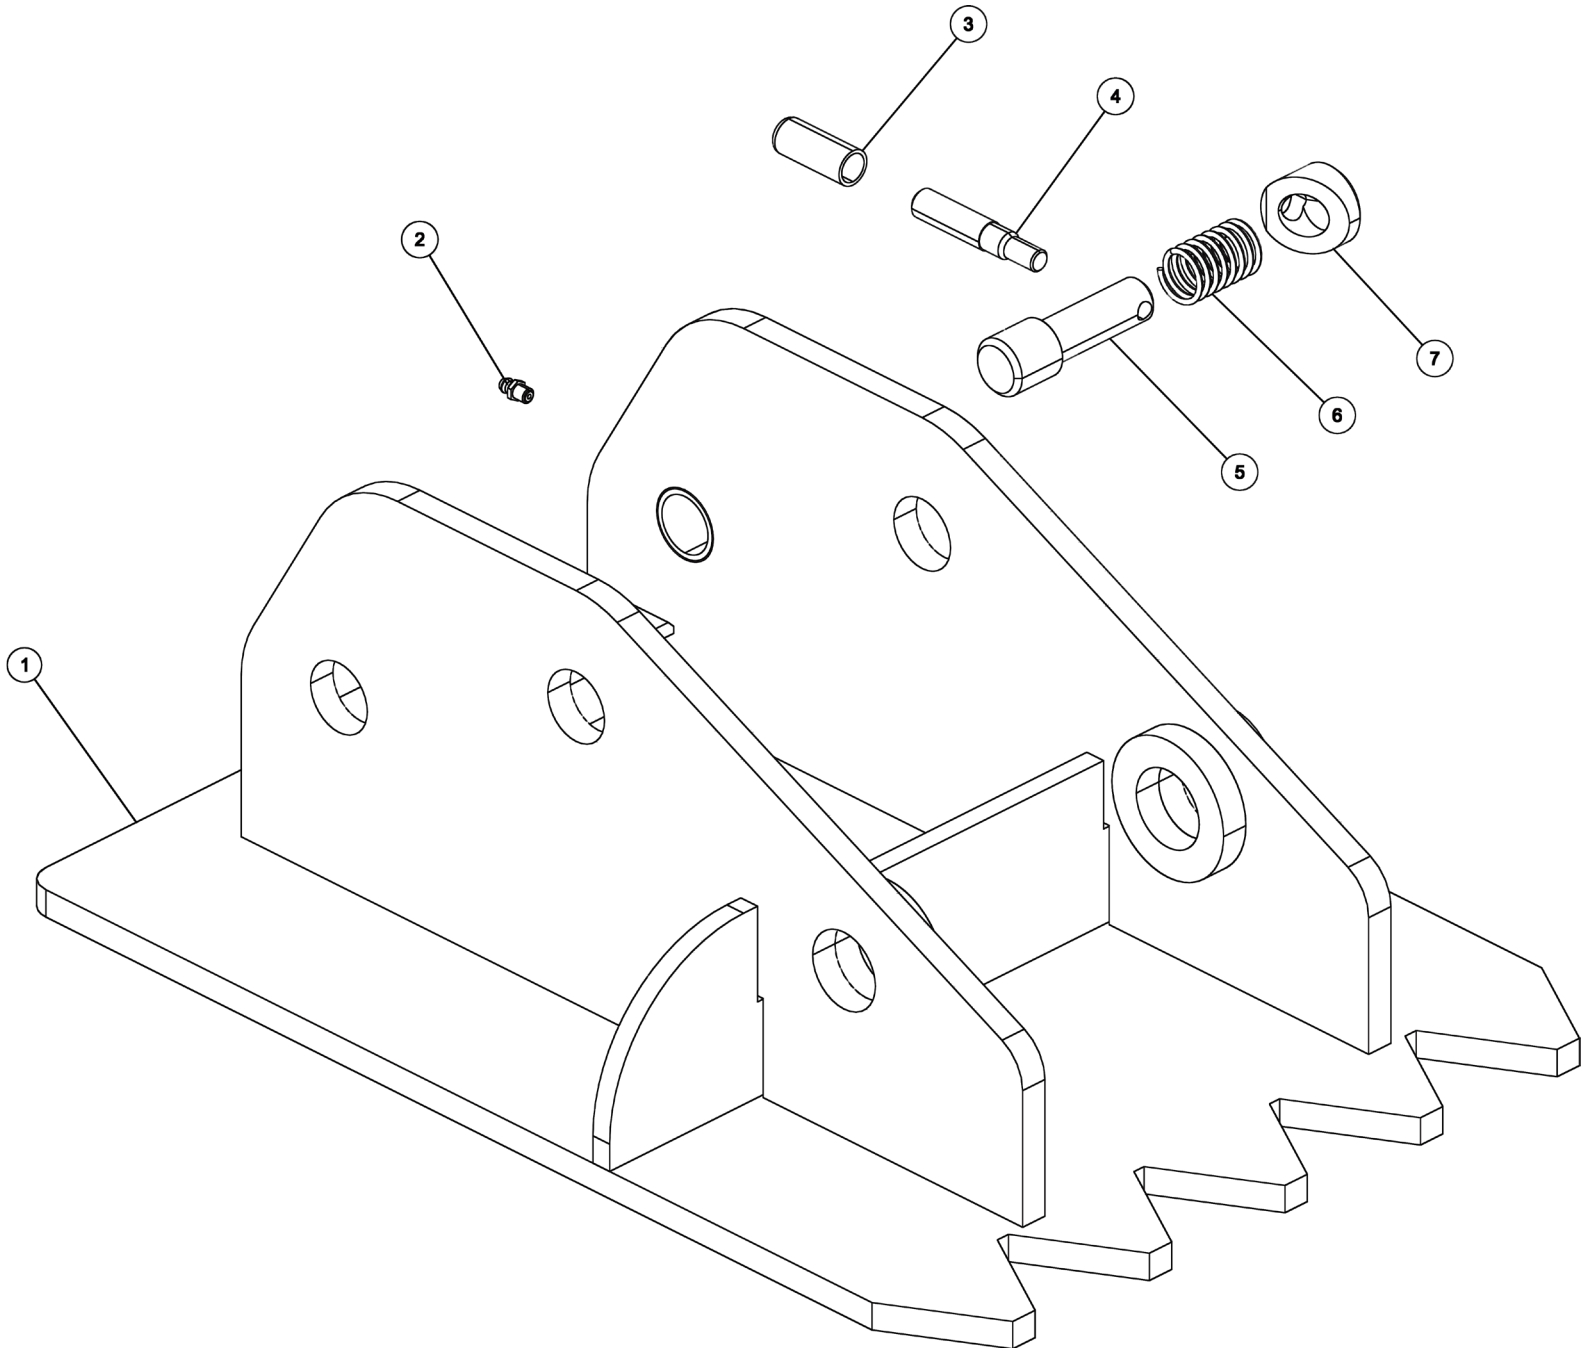

Section I - PARTS

0908441, FOOT RIGHT HAND ASSEMBLY

Section I - PARTS

0908441, FOOT RIGHT HAND ASSEMBLY

ITEM	PART NUMBER	DESCRIPTION	QTY
	0908441	FOOT ASSEMBLY, RH - SIDEWINDER	-
1	0300113	GREASE FITTING, 1/4-28 STR	1
2	0304653	1" CAM LOCK SPRING	1
3	0304654	1" CAM LOCK PLUNGER PIN	1
4	0304658	1/2" VINYL HANDLE GRIP	1
5	0304659	1/2" CAM LOCK HANDLE PIN	1
6	0307618	CAMLOCK BARREL CAP 1"	1
7	0807270	FOOT WLD'T (RH)	1