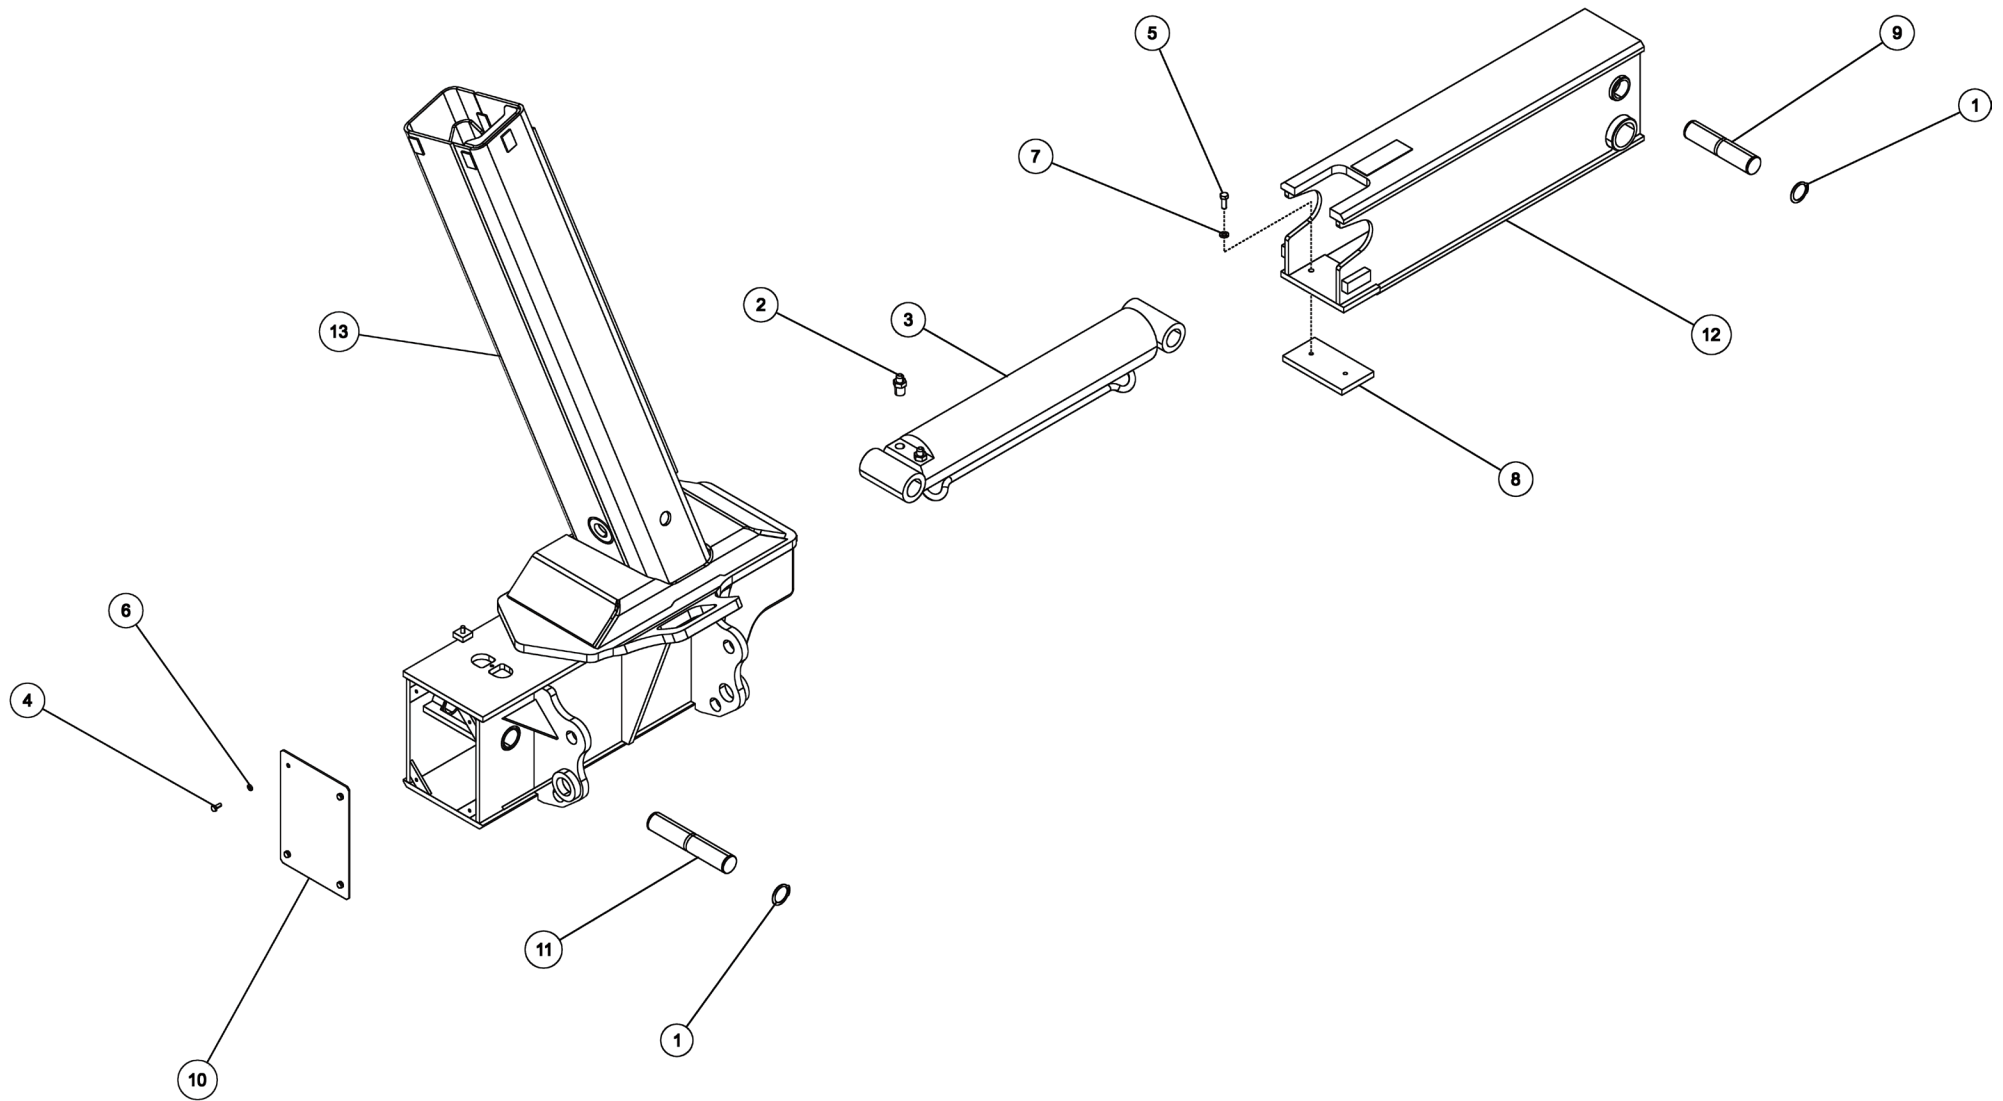

Section I - PARTS

09000070, RIGHT HAND OUTRIGGER LEG ASSEMBLY

Section I - PARTS

09000070, RIGHT HAND OUTRIGGER LEG ASSEMBLY

ITEM	PART NUMBER	DESCRIPTION	QTY
	09000070	RH OUTRIGGER LEG ASSY	-
1	0300109	SNAP RING, 1.5 5100-150	4
2	0302727	FITTING, HYD CONN	2
3	0310145	CYLINDER - OUTRIGGER EXTENDED	1
4	0400059	SCREW, 1/4-20X5/8 HHC GR5	4
5	0400126	SCREW, 3/8-16X1 HHC GR5	2
6	0400452	LKWASHER, 1/4	4
7	0400482	LKWASHER, 3/8	2
8	0716645	SPACER, BTM	1
9	0719535	PIN, EXTEND CYL (ROD END)	1
10	0719539	COVER, END REAR HORIZ OUTRIG	1
11	0719540	PIN, EXTEND CYL (BASE END)	1
12	0807201	BOOM, 2ND STAGE OUTRIGGER 9055	1
13	0810588	OUTRIGGER WLDMT, 15 SPADE RH	1