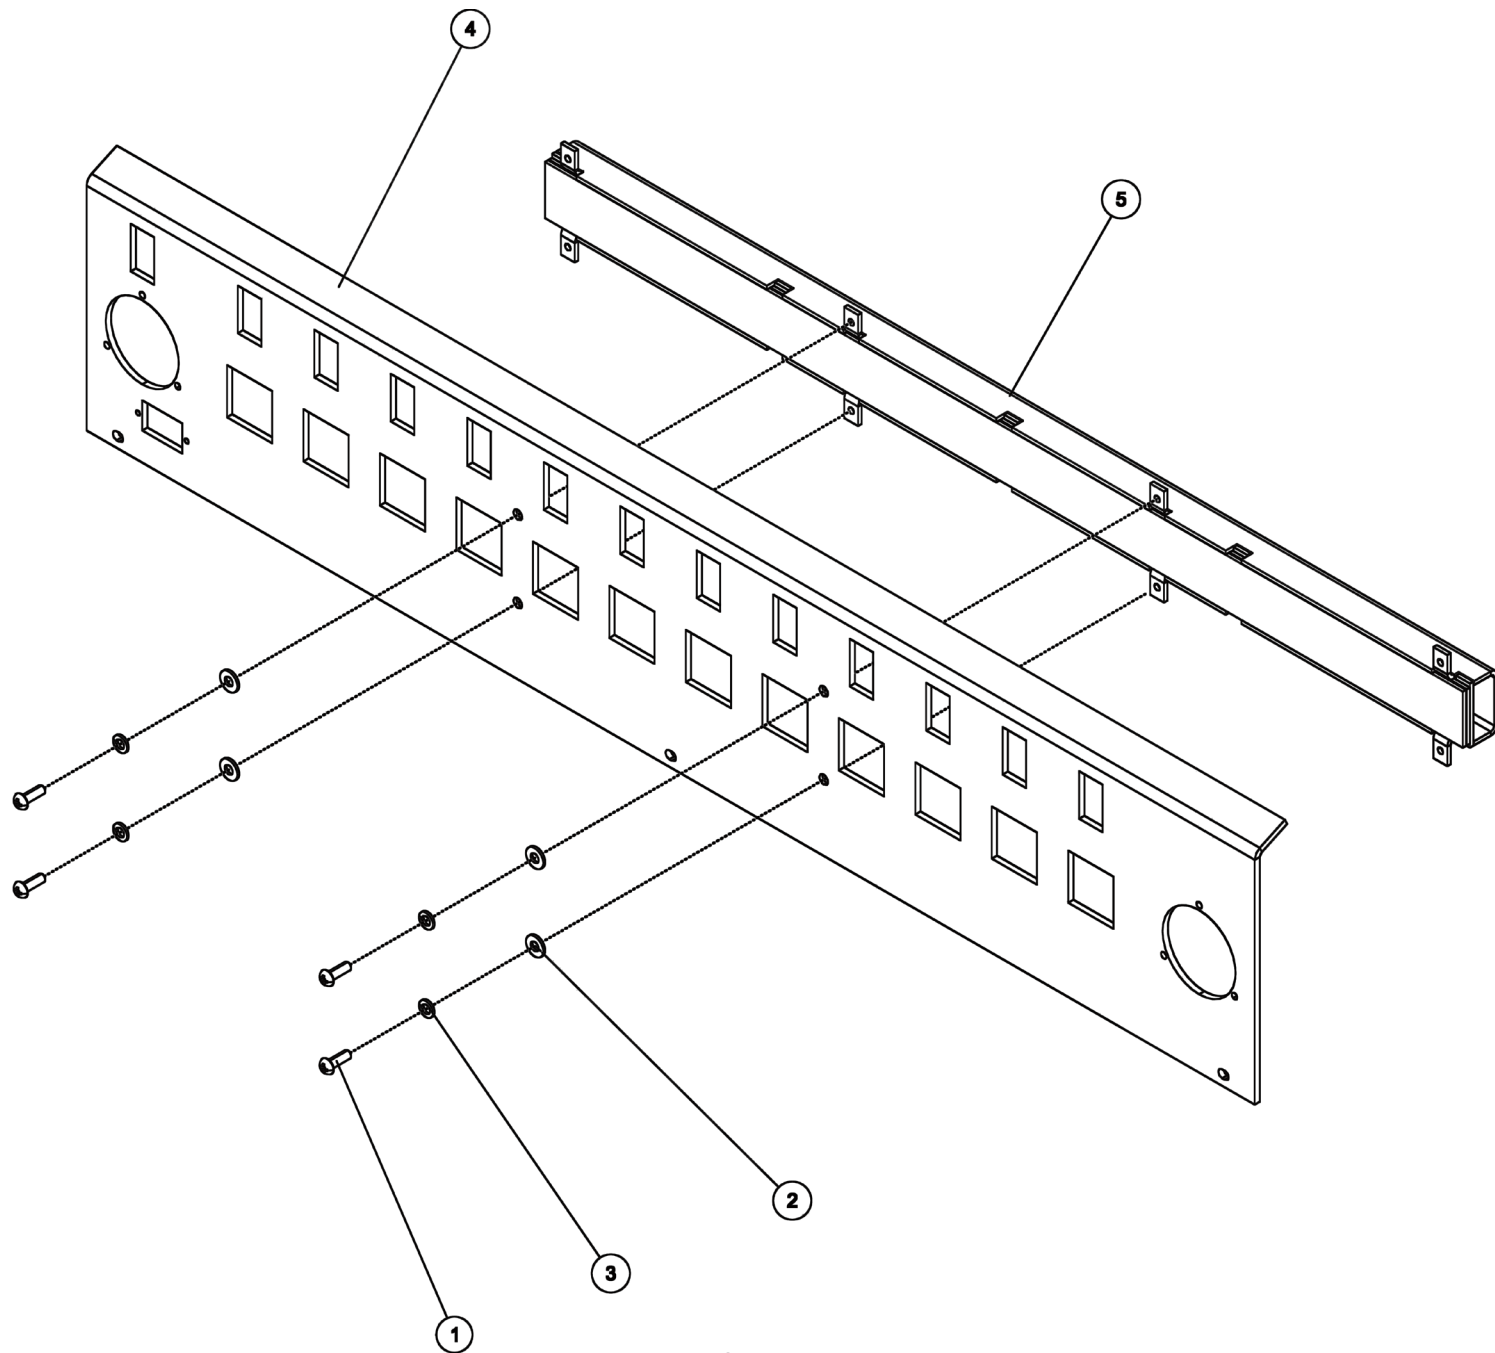

Section I - PARTS

0910049, ILLUMINATED LEGEND LEFT HAND UPPER ASSEMBLY

Section I - PARTS

0910049, ILLUMINATED LEGEND LEFT HAND UPPER ASSEMBLY

ITEM	PART NUMBER	DESCRIPTION	QTY
	0910049	ILLUMINATED LEGEND ASSY-LT UPP	-
1	0400071	SCREW, 1/4-20X3/4 PRH SS	4
2	0402110	WASHER, 1/4 SS	4
3	0402111	LKWASHER, 1/4 SS	4
4	0727036	APANEL, CONTROL 10-12 HANDLE	1
5	0910052	ILLUMINATED LEGEND ASSY 33	1