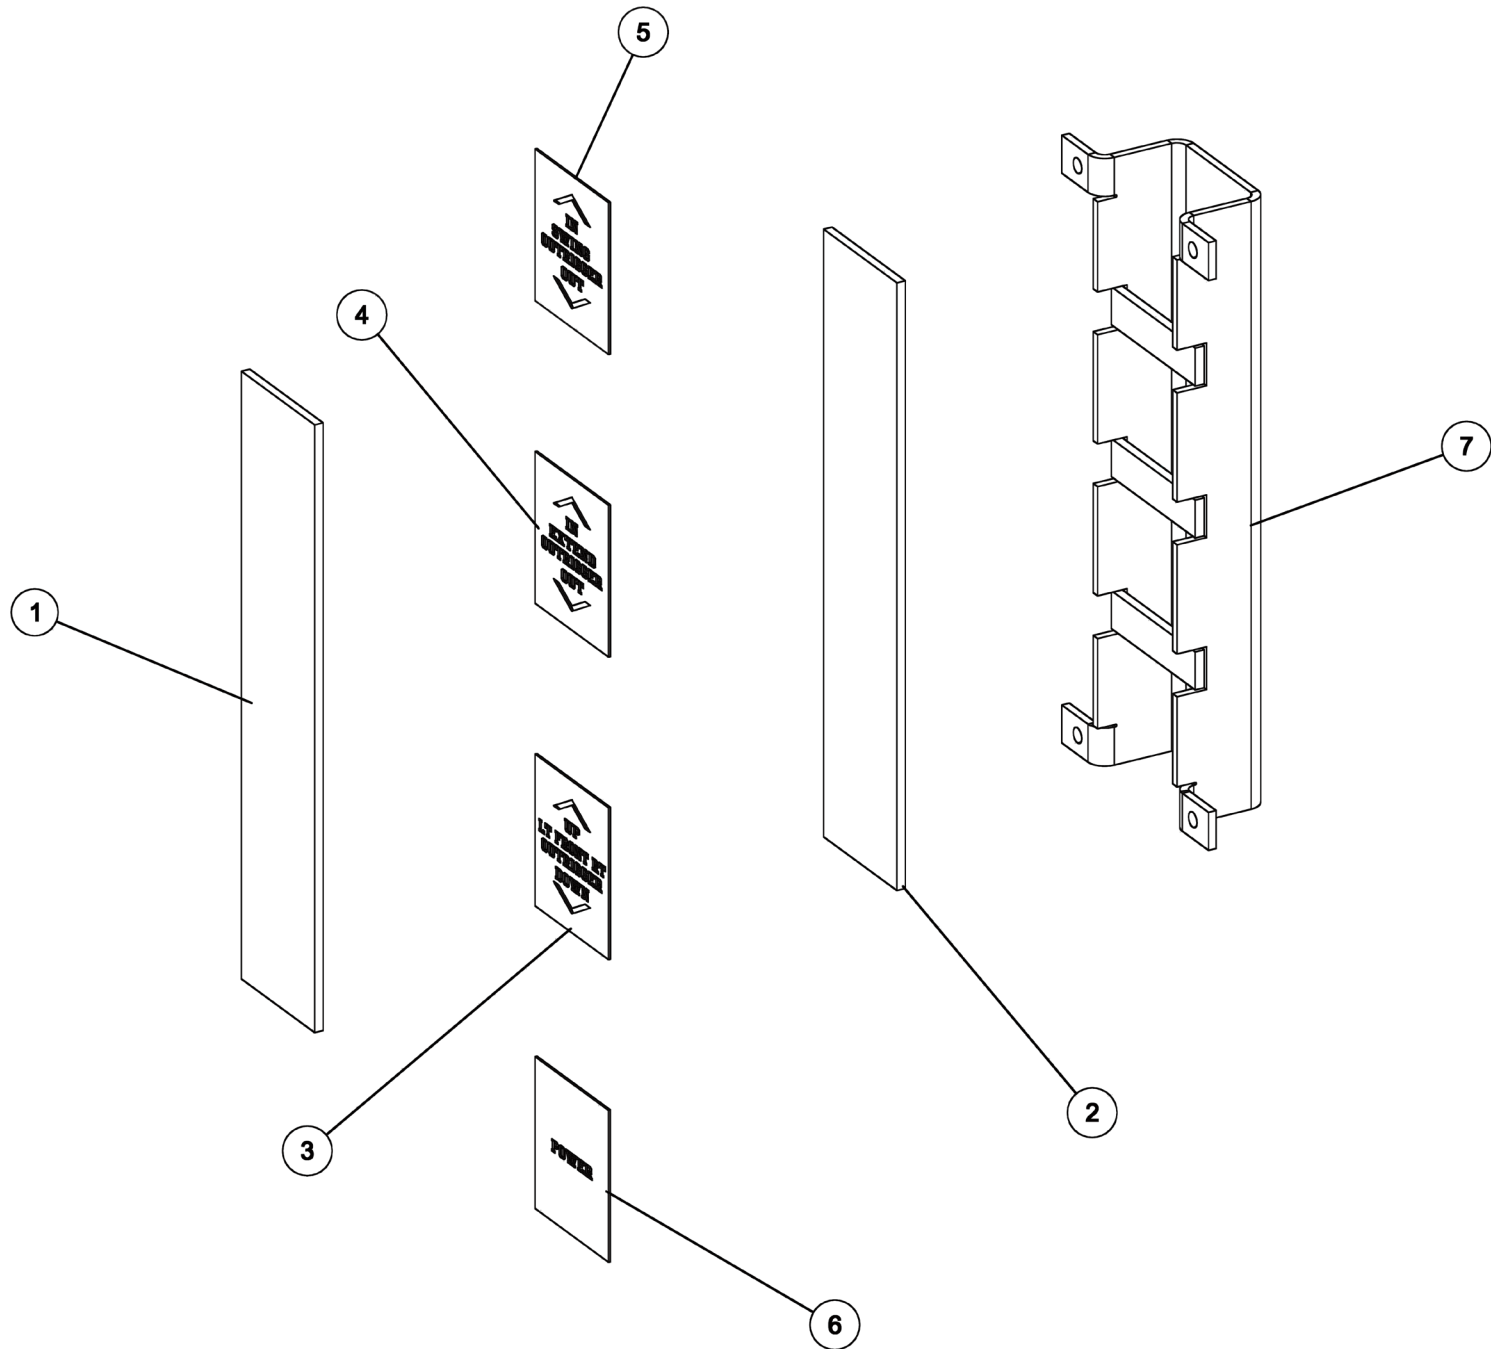

Section I - PARTS

0910051, ILLUMINATED LEGEND ASSEMBLY

Section I - PARTS

0910051, ILLUMINATED LEGEND ASSEMBLY

ITEM	PART NUMBER	DESCRIPTION	QTY
	0910051	ILLUMINATED LEGEND ASSY 8	-
1	0310093	PLASTIC, DUST COVER-CLEAR 8	1
2	0310095	PLASTIC, COLOR LENS -RED 8	1
3	0501580	LEGEND, PANEL-FRONT OUTRIGGER	1
4	0501608	LEGEND,PANEL-EXTEND OUTRIGGER	1
5	0501609	LEGEND,PANEL- SWING OUTRIGGER	1
6	0501620	LEGEND,PANEL- POWER	1
7	0807114	CHANNEL,LIGHT&LEGEND WLMT 8	1