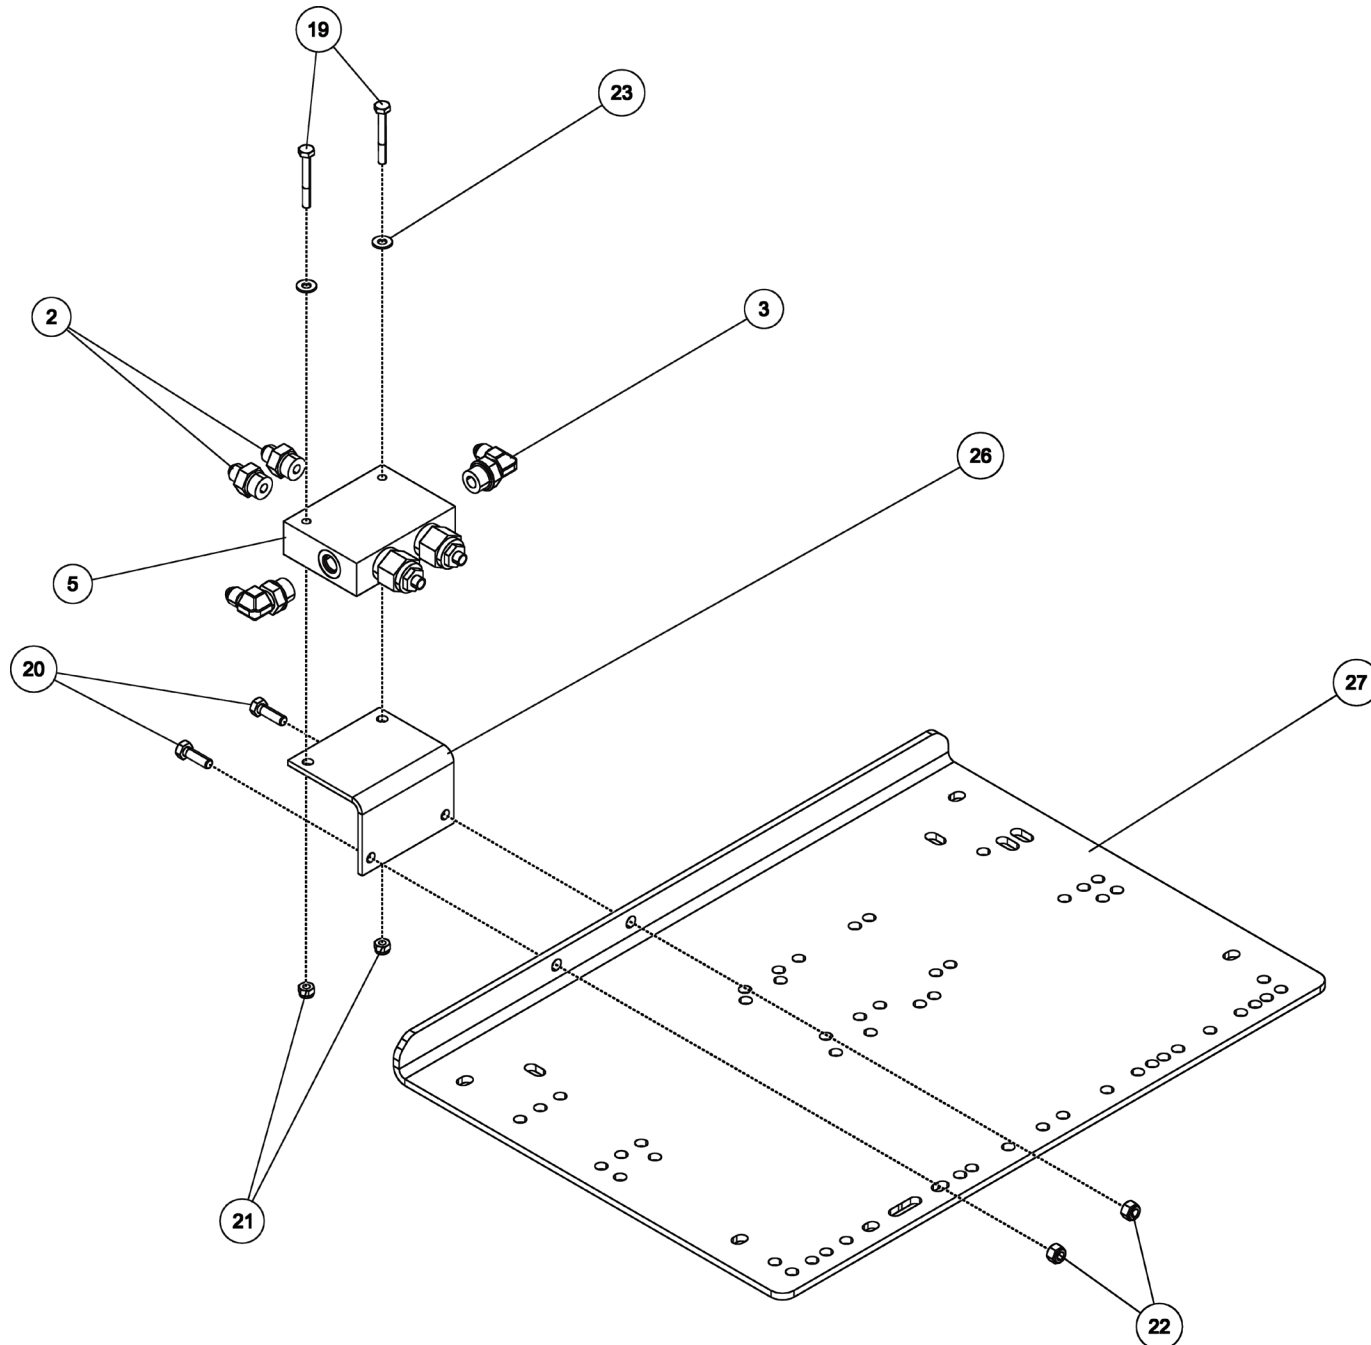

Section I - PARTS

09006273, VALVE PAN ASSEMBLY 9055XL XP850

Section I - PARTS

09006273, VALVE PAN ASSEMBLY 9055XL XP850

ITEM	PART NUMBER	DESCRIPTION	QTY
	09006273	PAN-VALVE ASSY 9055 XL-XP	-
1	0300041	CONNECTOR, 8MJ-8MB	4
2	0300044	FITT, HYD CONN. 6MJ-8MB	9
3	0301470	FITTING, 90ELB 6MJ-8MB90	2
4	0301522	ADAPTER, 6MJ-6MB	3
5	0301730	VALVE, DOUBLE HOLDING	1
6	0302085	FITTING, 90 DEG ADPTR	4
7	0302826	FITTING, TEE	2
8	0302829	FITTING, ADAPTOR	4
9	0303017	FITTING, CONNECTOR	3
10	0303079	ADAPTER, 10MJ-8MB	2
11	0303520	FITTING, ELL 90 DEG	2
12	0307345	CONNECTOR, 16MJ-12MJ	2
13	0307404	FITTING, HYD 16MJ-10MB	2
14	0307424	FITTING, TEE 16MJ-16MJ-16FJX	2
15	0311573	POWER BEYONDPLUG-WV 4TAP318010	2
16	0312421	VALVE - CONTROL 6-SPOOL MCCCCM	1
17	0312422	VALVE - CONTROL 3-SPOOL MCC	1
18	0312622	FITTING, 16FJ-6MJ	1
19	0400078	SCREW, 1/4-20X2 HHC GR5	2
20	0400109	SCREW, 5/16-18X1 HHC GR5	2
21	0400367	NUT, 1/4-20 LOK	2
22	0400382	NUT, 5/16-18 LOK	2
23	0400451	WASHER, 1/4	2
24	0400464	LKWASHER, 5/16	8
25	0400841	SCREW, M8-1.25X20 HHC 10.9	8
26	0719122	PLATE - VALVE MTG	1
27	0726586	PLATE - VALVE MOUNTING	1
28	0726587	PLATE - VALVE SPACER	4
29	HA293	FITTING-ADPTR SWV RUN	1