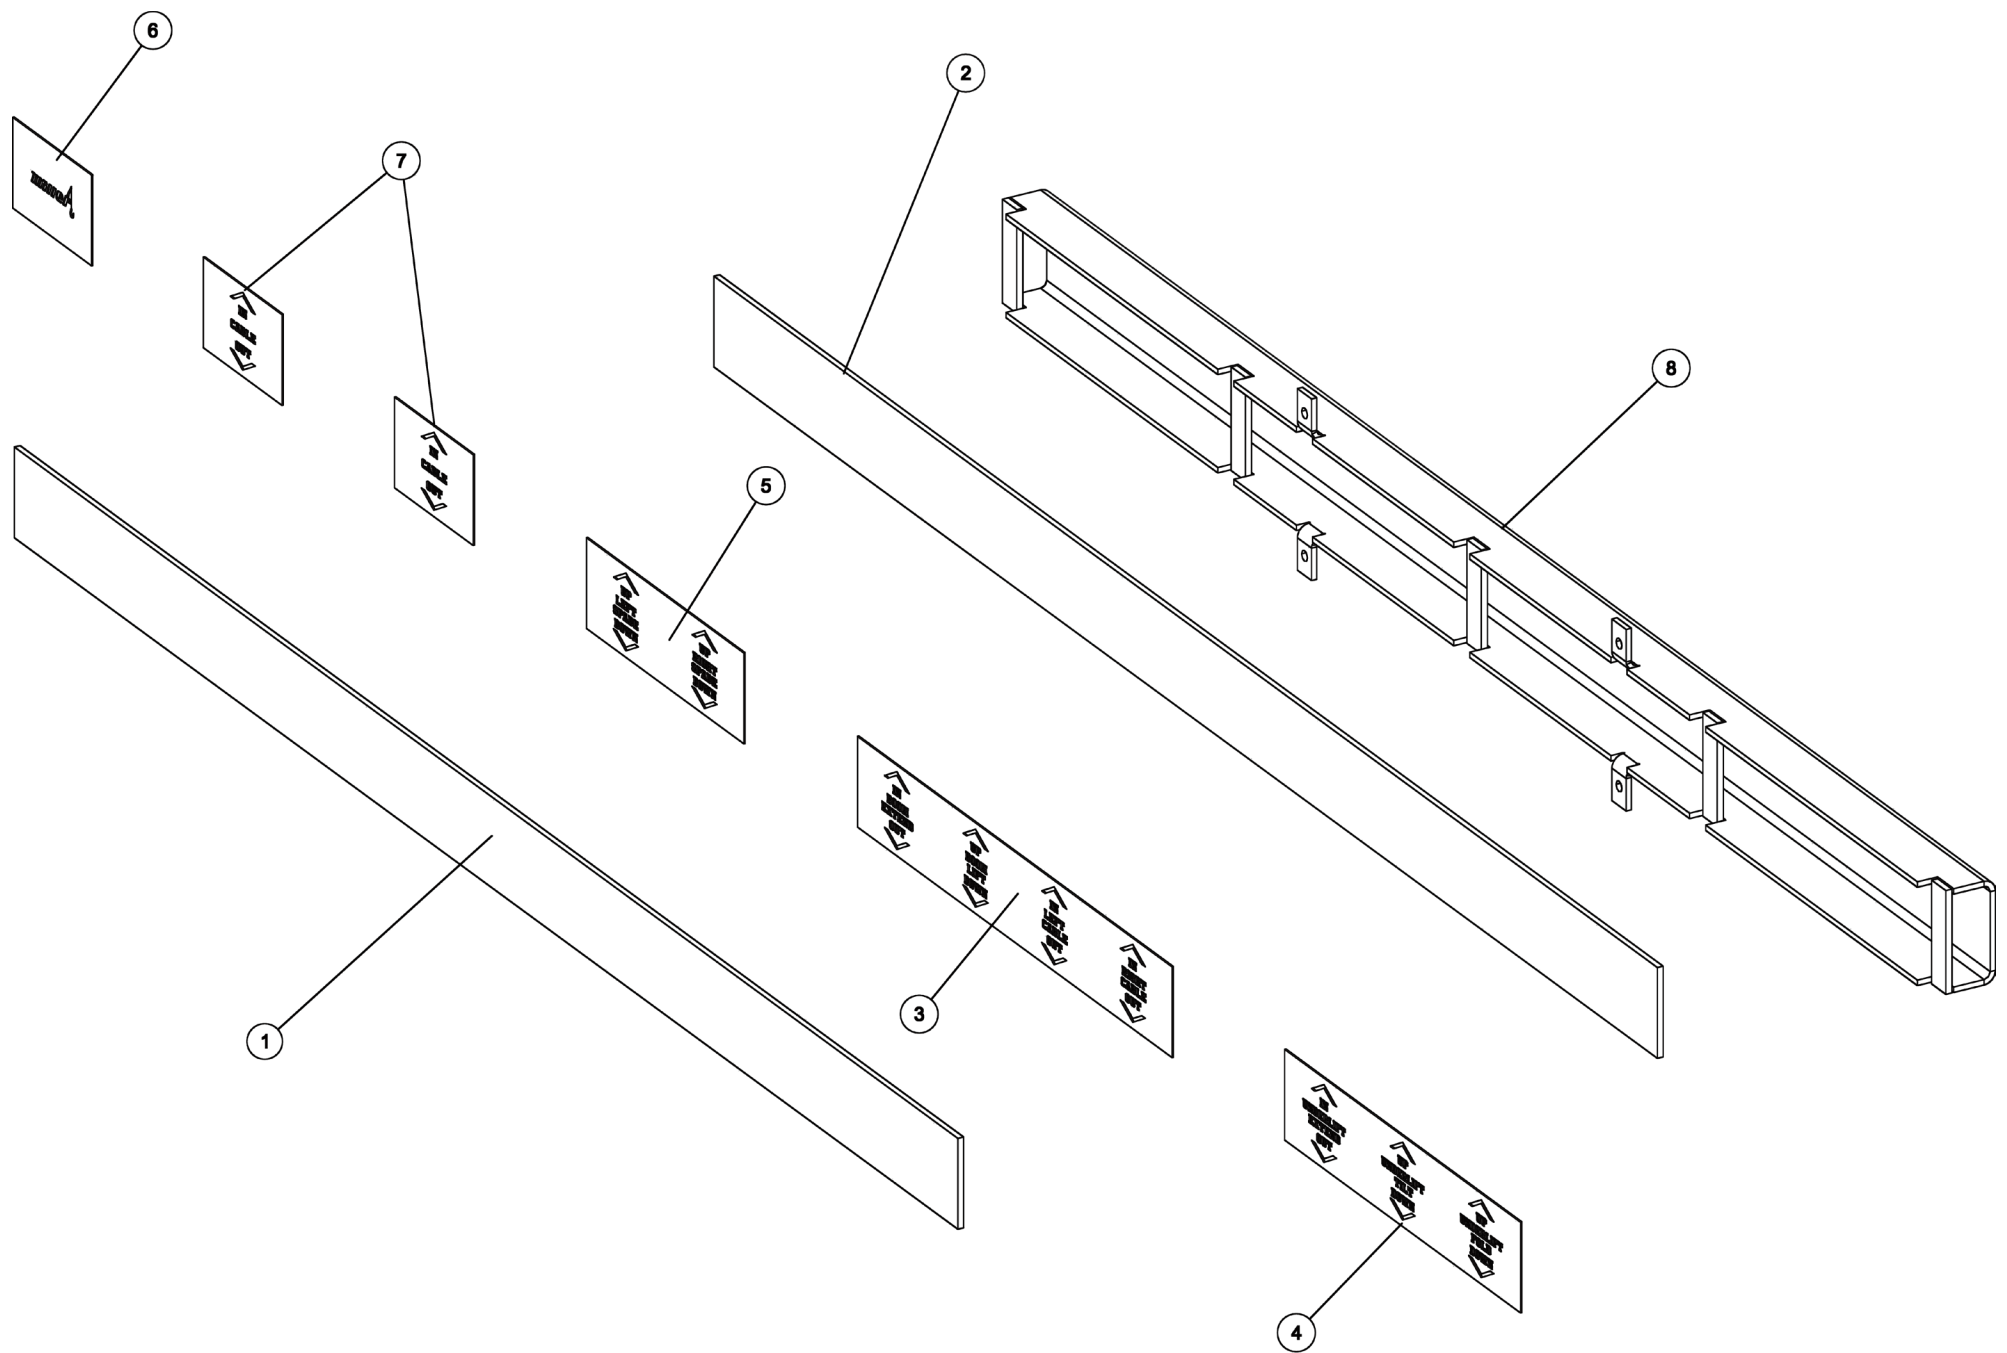

Section I - PARTS

0910050, ILLUMINATED LEGEND ASSEMBLY

Section I - PARTS

0910050, ILLUMINATED LEGEND ASSEMBLY

ITEM	PART NUMBER	DESCRIPTION	QTY
	0910050	ILLUMINATED LEGEND ASSY 33	-
1	0307970	PLASTIC, DUST COVER-CLEAR 33	1
2	0307974	PLASTIC, COLOR LENS - RED 33	1
3	0501584	LEGEND, PANEL-BOOM/CABLE	1
4	0501594	LEGEND, PANEL-UNDERLIFT	1
5	0501595	LEGEND, PANEL-SPADE	1
6	0501597	LEGEND, PANEL-BLANK MILLER LGO	1
7	0501619	LEGEND,PANEL- CABLE	2
8	0807045	CHANNEL, LIGHT&LEGENDS WLMT 33	1