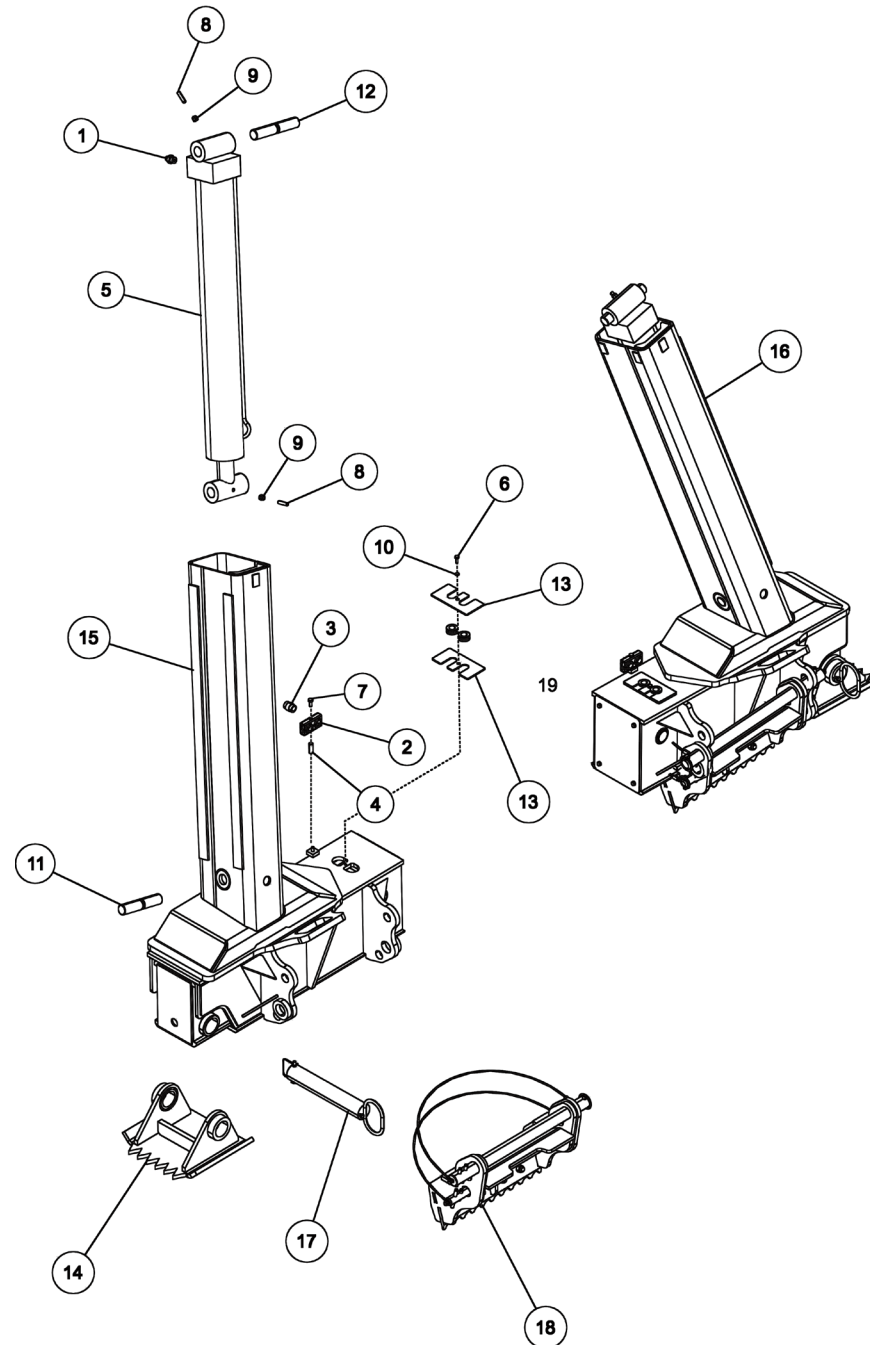

Section I - PARTS

0910353, BASIC UNIT ASSEMBLY 9055 OUTRIGGER

Section I - PARTS

0910353, BASIC UNIT ASSEMBLY 9055 OUTRIGGER

ITEM	PART NUMBER	DESCRIPTION	QTY
	0910353	BUA-9055 OUTRIGER SYST-FACT12V	-
1	0300044	FITT, HYD CONN. 6MJ-8MB	4
2	0302546	CLAMPING UNIT C-PH-10-2	2
3	0302550	C-SB-10-12 3/4 SPLIT	4
4	0302551	C-SN-10 SOCKET-HEAD	2
5	0307843	CYL, HYD TI-S40030032PPBZ	2
6	0400066	SCREW, 1/4-20X3/4 HHC GR5	2
7	0400118	SCREW, 5/16-18X3/4 HHC GR5	2
8	0400139	SET SCREW, 3/8-16X1-1/2 SOC	4
9	0400392	NUT, 3/8-16 LOK	4
10	0400452	LKWASHER, 1/4	2
11	0713128	SHAFT, LOWER SPADE	2
12	0713129	SHAFT, UPPER SPADE	2
13	0723889	PLATE-HOSE RETAINING	4
14	0807635	PAD REAR OUTRIGGER PAD	2
15	09000068	LH OUTRIGGER LEG ASSY	1
16	09000070	RH OUTRIGGER LEG ASSY	1
17	0906963	PIN - REAR OUTRIGGER PAD ASSY	2
18	0912051	CENTURY SPADE KIT	1
19	GH246	SPLIT RUBBER GROMMET	4