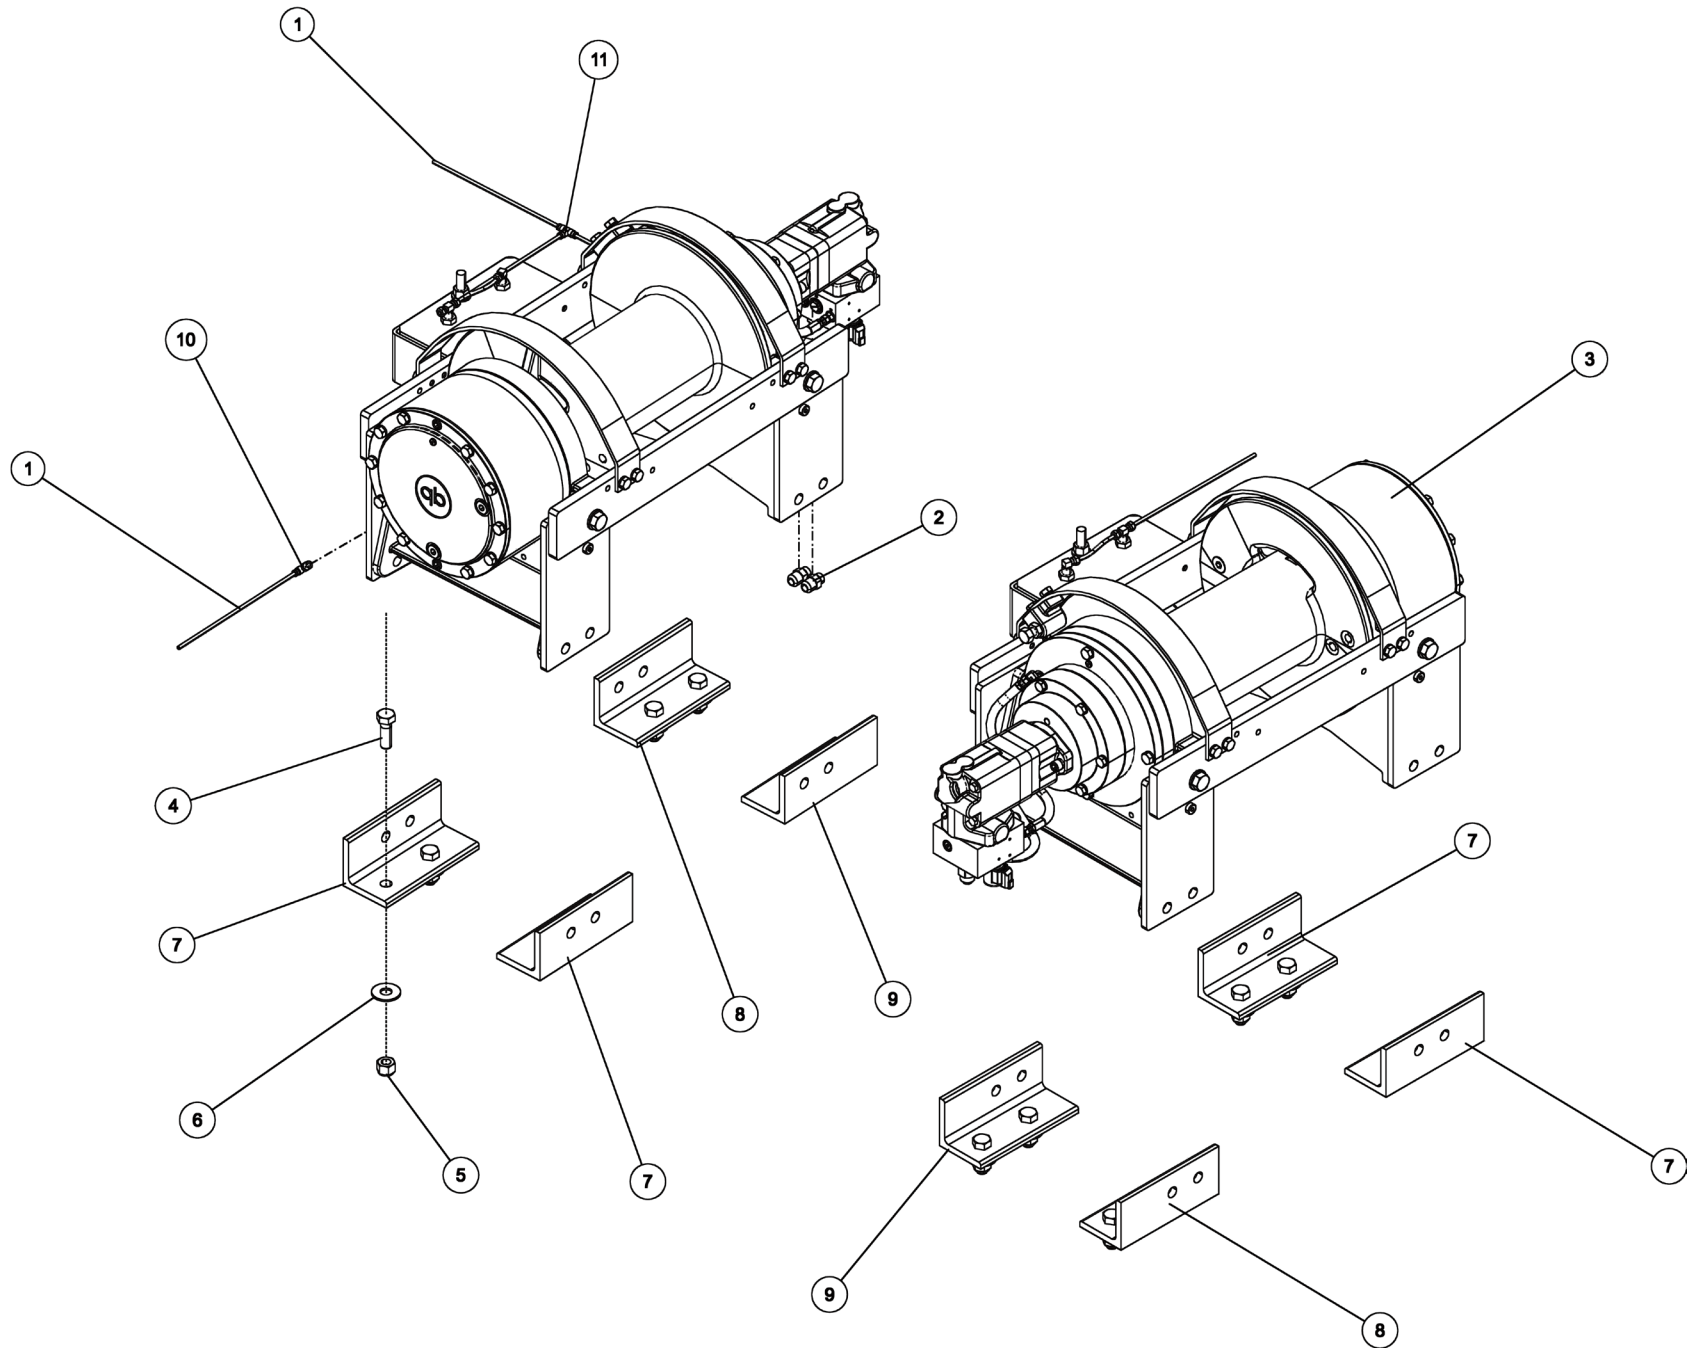

Section I - PARTS

0912126, WINCH ASSEMBLY 9055

Section I - PARTS

0912126, WINCH ASSEMBLY 9055

ITEM	PART NUMBER	DESCRIPTION	QTY
	0912126	WINCH ASSY 9055	-
1	0301577	1/4 OD PLASTIC AIRLINE, BLACK	70 FT
2	0303079	ADAPTER, 10MJ-8MB	4
3	0303505	WINCH-dp MODEL S50-50K (2)SPD	2
4	0400284	SCREW, 3/4-10X2-1/4 HHC GR5	16
5	0400430	NUT, 3/4-10 LOK	16
6	0400510	WASHER, 3/4	16
7	0709703	ANGLE, WINCH MTG 9055	4
8	0709704	ANGLE, WINCH MTG 9055	2
9	0709705	ANGLE, WINCH MTG 9055	2
10	9010520	FITTING-ELBOW 1/4T-1/4NPT	2
11	9011071	FITT, BRASS TEE 1/4T-1/4T-1/4T	1