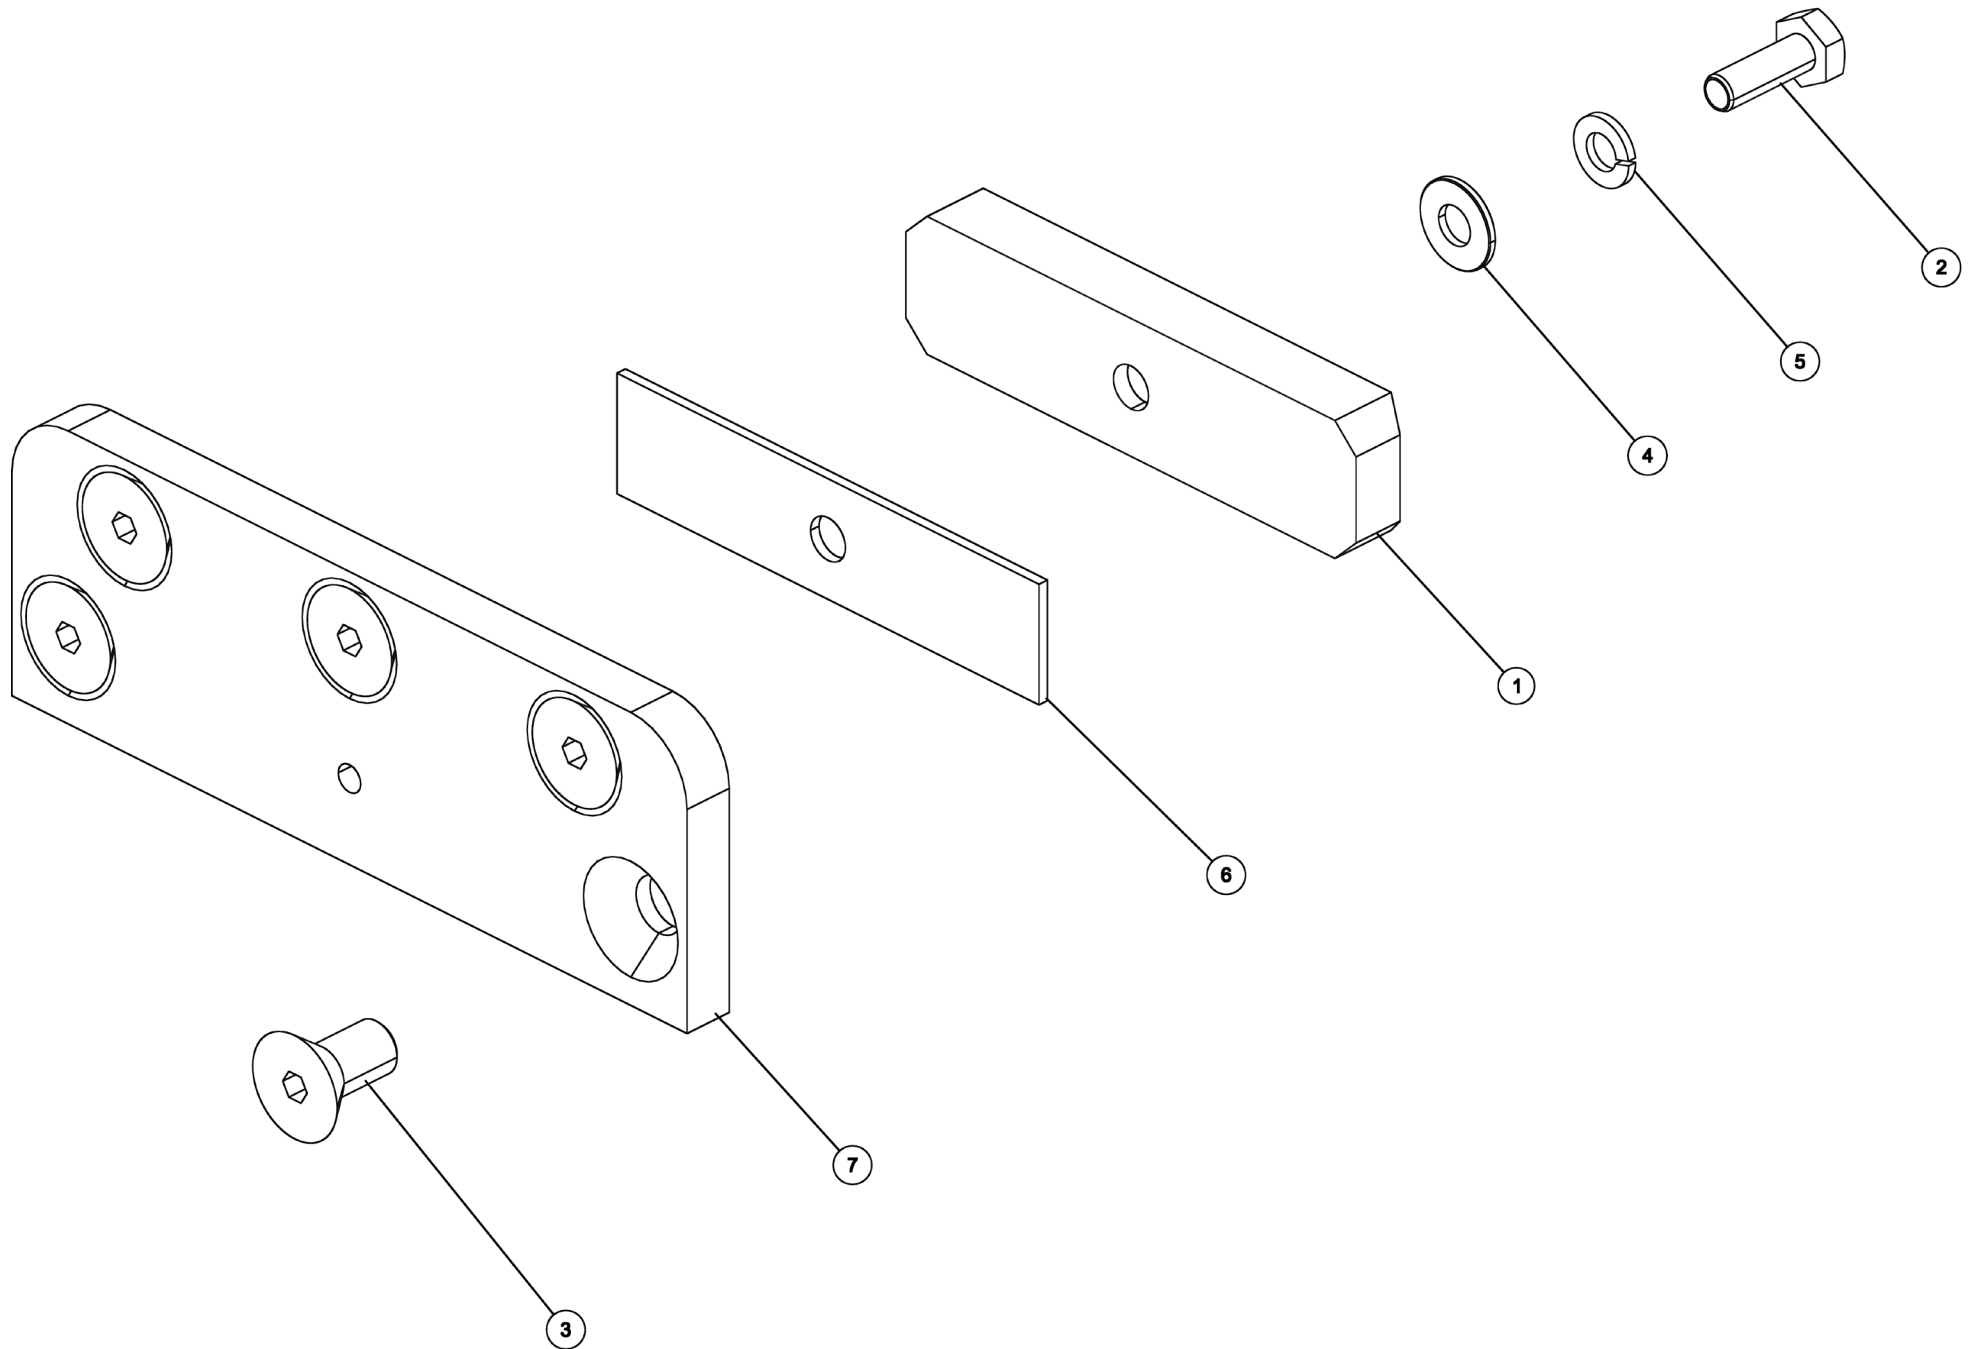

Section I - PARTS

0908356, SLIDE PAD ASSEMBLY 9055

Section I - PARTS

0908356, SLIDE PAD ASSEMBLY 9055

ITEM	PART NUMBER	DESCRIPTION	QTY
	0908356	SLIDE PAD ASSY (9055 3 STAGE)	-
1	0303490	PAD-WEAR 1/2" X 1" X 4"	1
2	0400066	SCREW, 1/4-20X3/4 HHC GR5	1
3	0400349	SCREW, 3/8-16X3/4 FHS	5
4	0400451	WASHER, 1/4	1
5	0400452	LKWASHER, 1/4	1
6	0717262	SHIM - SLIDE PAD	1
7	0718134	PLATE - SLIDE PAD SUPPORT	1