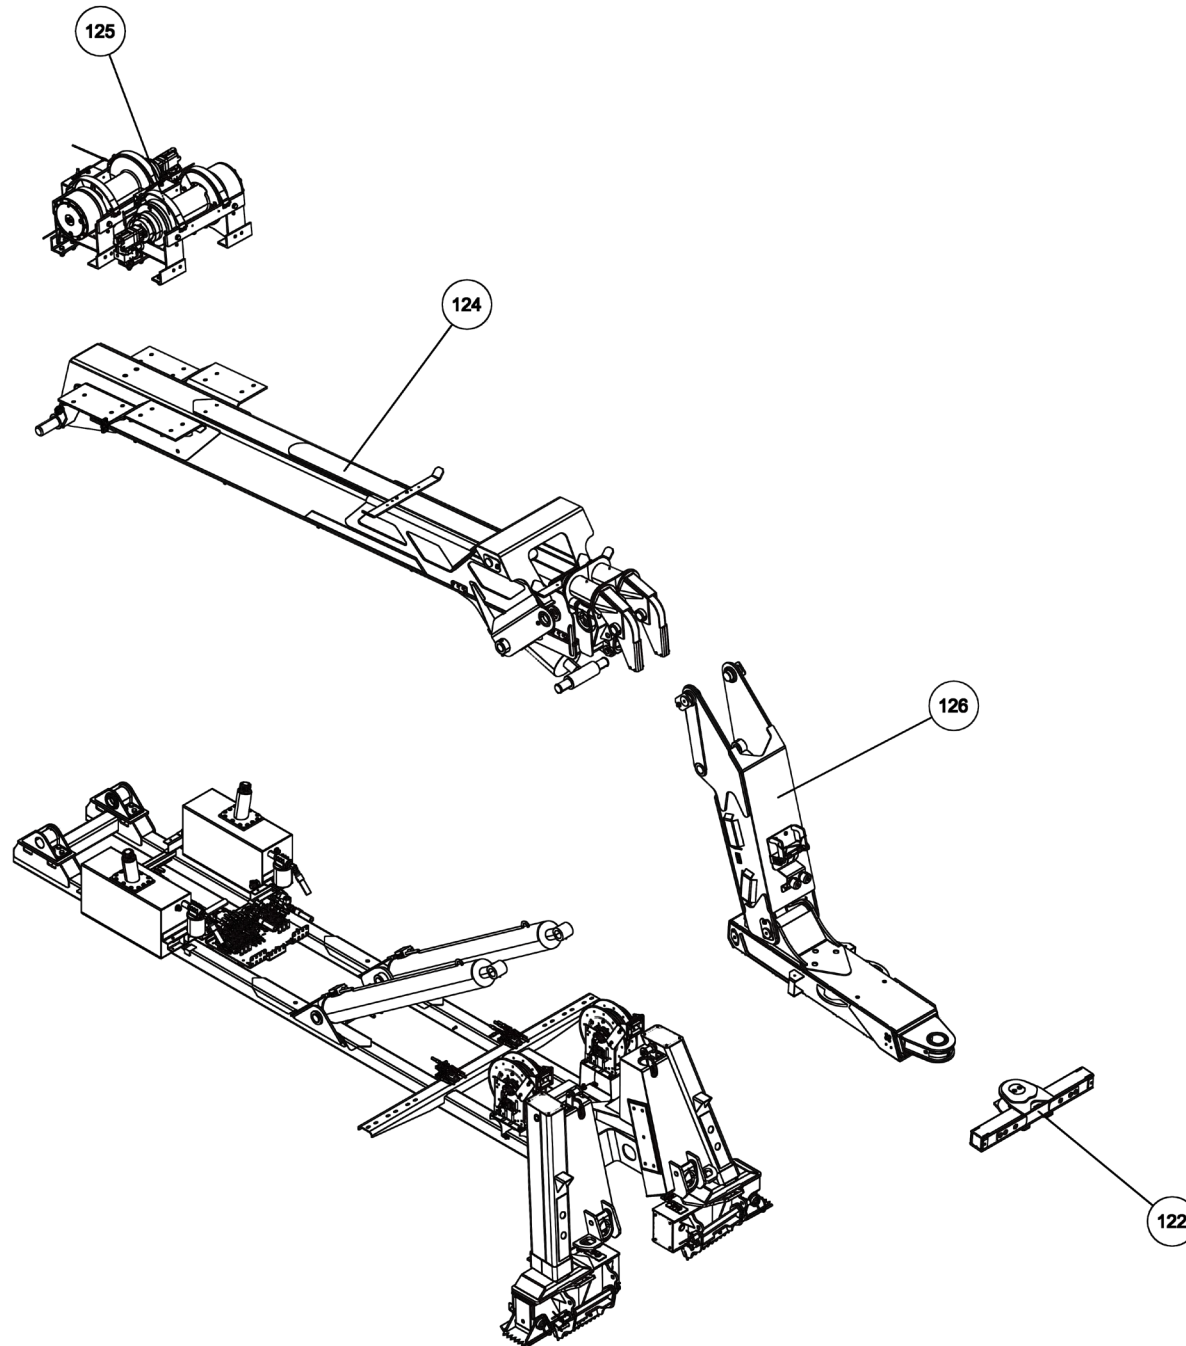

Section I - PARTS

09011768, BASIC UNIT ASSEMBLY, 9055XL XP850

Section I - PARTS

09011768, BASIC UNIT ASSEMBLY, 9055XL XP850