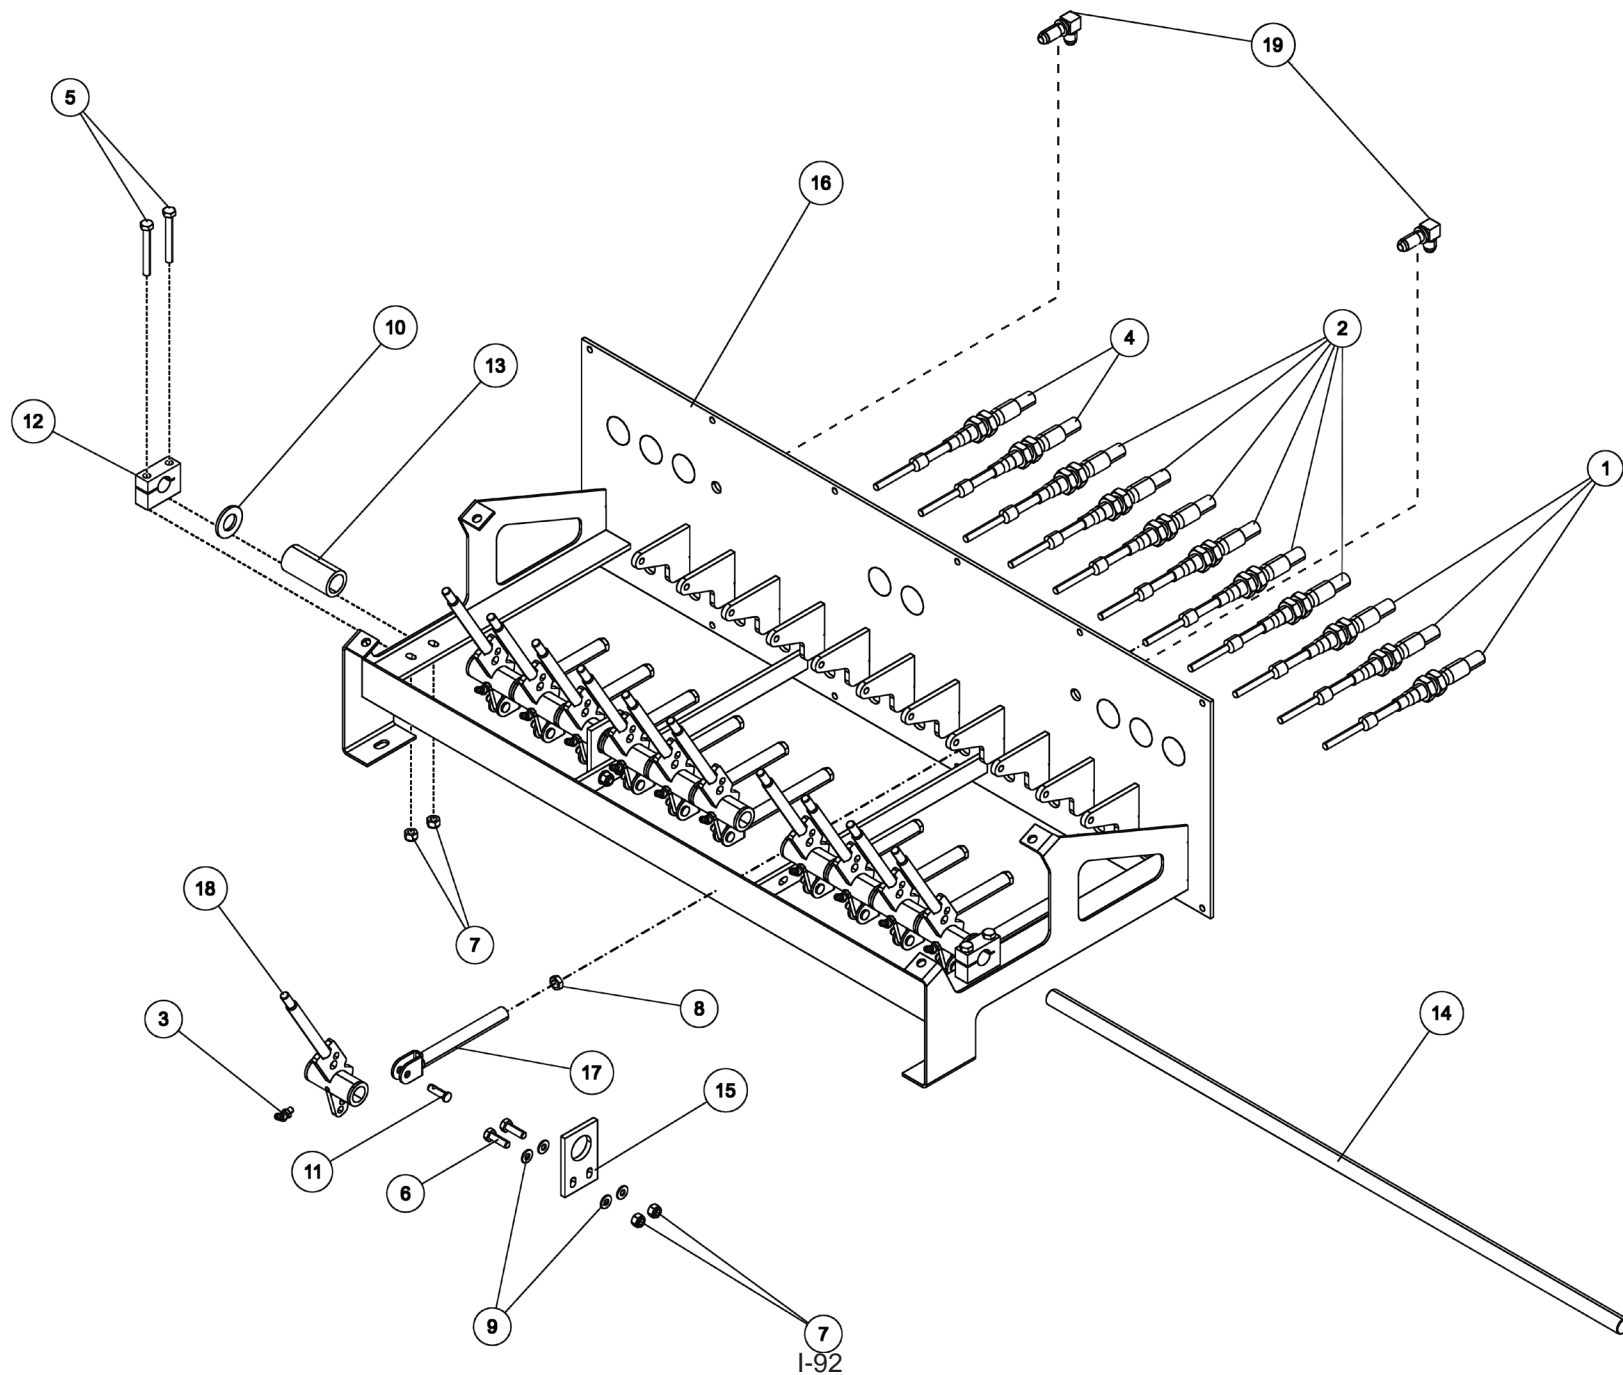

Section I - PARTS

09006275, CONTROL ASSEMBLY 11 HANDLE

Section I - PARTS

09006275, CONTROL ASSEMBLY 11 HANDLE

ITEM	PART NUMBER	DESCRIPTION	QTY
	09006275	CTRL ASSY 11 HNDL 9055XL-XP	-
1	0302256	CABLE, CTRL 136	3
2	0302449	CABLE, CONTROL 148	6
3	0302726	GREASE FITTING, 1/4-28 45	11
4	0307507	CONTROL CABLE, 226" LG	2
5	0400107	SCREW, 5/16-18X2-1/2 HHC GR5	4
6	0400109	SCREW, 5/16-18X1 HHC GR5	4
7	0400382	NUT, 5/16-18 LOK	8
8	0400393	NUT, 3/8-16 JAM	11
9	0400451	WASHER, 1/4	8
10	0400512	WASHER, 3/4	2
11	0400527	PIN, 5/16X1X5/8 CLEVIS	11
12	0711235	CLAMP, SHAFT CONTROL BOX	2
13	0717208	HANDLE - SPACER(1 HNDL SPACER)	1
14	0717270	PIN -CONTROL HANDLE (10,11,12)	1
15	0723378	PLATE-PIN SUPPORT	2
16	08000867	CNTRL FRM WLD'T-(10,11,12 HND)	1
17	0810644	CLEVIS WELD'T	11
18	0907441	CONTROL HANDLE ASSY - SHORT	11
19	FC41	FITTING-90DEG BLKHD ELB W/ NUT	2