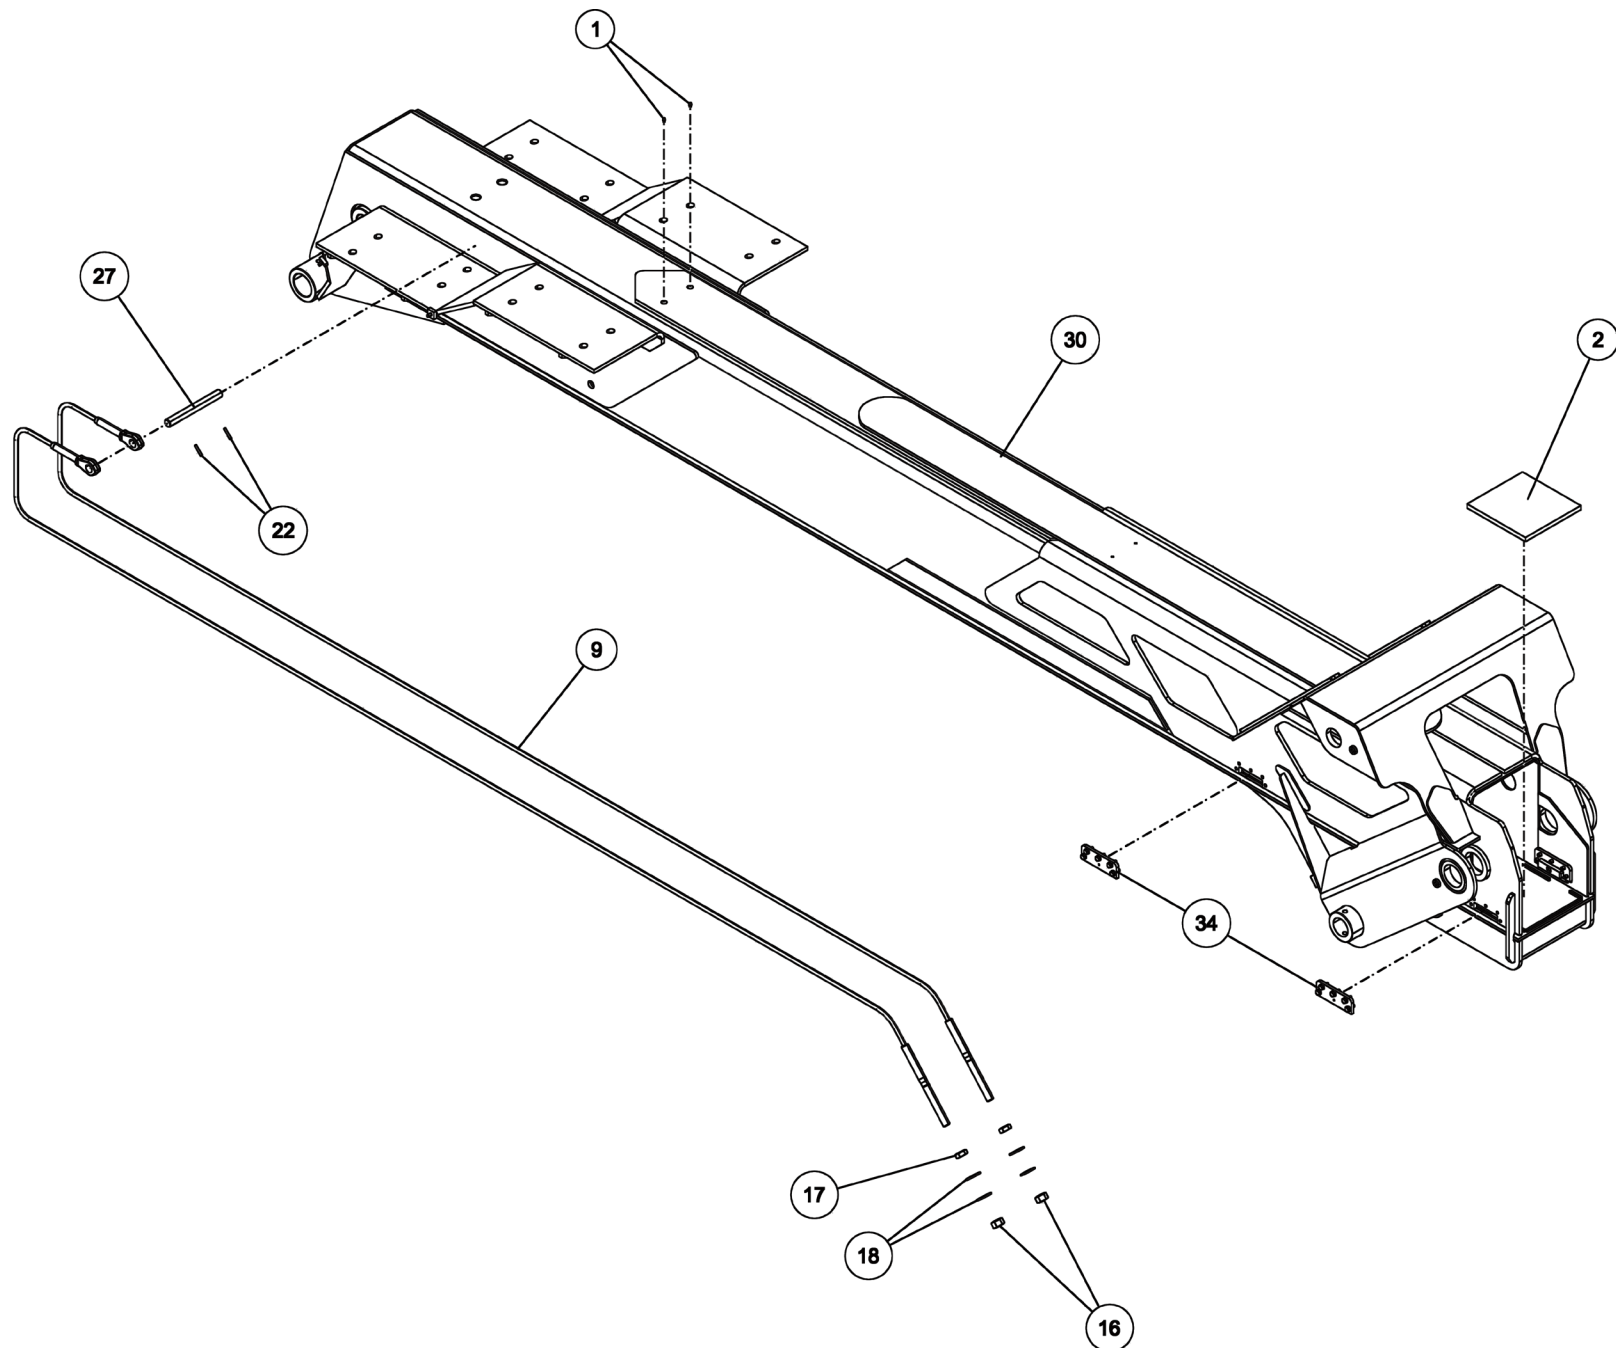

Section I - PARTS

0912095, BOOM INSTALL 9055 3-STAGE

Section I - PARTS

0912095, BOOM INSTALL 9055 3-STAGE

ITEM	PART NUMBER	DESCRIPTION	QTY
	0912095	BOOM INSTALL 9055 3STG 2015	-
1	0300113	GREASE FITTING, 1/4-28 STR	8
2	03007973	PAD, SLIDE OUTER 9055XL	1
3	0301529	HOSE HYD, 58	2
4	0301895	GREASE FITTING, 1/8 STR PTF	1
5	0303892	SLIDE PAD-BOOM-SIDE	4
6	0305023	SNAP RING 5100-0225PP	2
7	0311460	1/4" GREASE TUBING	1
8	0311575	1/4x1/4 PTC SWIVEL MALE ELBOW	1
9	0313134	CABLE ASSY RETRACT 3STG BOOM	2
10	0400059	SCREW, 1/4-20X5/8 HHC GR5	2
11	0400121	SCREW, 3/8-16X3/4 HHC GR5	1
12	0400146	SCREW, 3/8-16X2-1/4 HHC GR5	1
13	0400349	SCREW, 3/8-16X3/4 FHS	8
14	0400392	NUT, 3/8-16 LOK	1
15	0400452	LKWASHER, 1/4	2
16	0400471	NUT, 7/8-14 HEX GR8	2
17	0400472	NUT, 7/8-14 JAM GR8	2
18	0400473	WASHER, 7/8 PL GR8	4
19	0400480	WASHER, 3/8	2
20	0400482	LKWASHER, 3/8	1
21	0400491	LKWASHER, 1/2	2
22	0400587	PIN, 1/4X1-1/2 SPR	2
23	0400930	NUT, 1-1/2X12 HEX GR8	2

ITEM	PART NUMBER	DESCRIPTION	QTY
24	0400931	NUT, 1-1/2X12 HEX JAM GR8	2
25	0400935	WASHER, 1-1/12 SAE	2
26	0717744	PIN, EXTEND CYL. BASE	1
27	0717747	PIN, RETRACT CABLE	1
28	0726426	PLATE-PIN KEEPER	2
29	0806752	SHAFT-RETRACT SHEAVE WELD'T	4
30	0810609	BOOM OUTER WELDT	1
31	0810612	BOOM MID STAGE WELDT	1
32	0810614	INNER BOOM TUBE WLMT 9055	1
33	0810633	RETRACT SHEAVE SUPPORT WELDT	1
34	0908028	SLIDE PAD ASSY (9055 3 STAGE)	4
35	0908118	SHEAVE ASSY 5" DIA	4
36	0908356	SLIDE PAD ASSY (9055 3 STAGE)	2
37	0908430	KIT-D RING BOOM	1
38	0910284	SIDE D-RING PARTS 1130/1140	2
39	0912092	BOOM EXTEND SYSTEM 9055 2015	1
40	3012-793001	PLATE - LUBE MTG.	1
41	9010024	FITT, BRASS CONN 1/4T-1/8MP	1
42	9012552	BULKHEAD ADAPTER 1/8M-1/8F NPT	1
43	9041402	1/2 NC X 1 1/4 HHCS PLT GR8	2
44	9044434	3/8-16X1 NC FLAT SOCKET HD CAP	4
45	916040004	WEAR PAD - LOWER	1
46	946030004	UPPER WEAR PAD-RECOVERY	2
47	GA0215	PIN-"D" RING	1