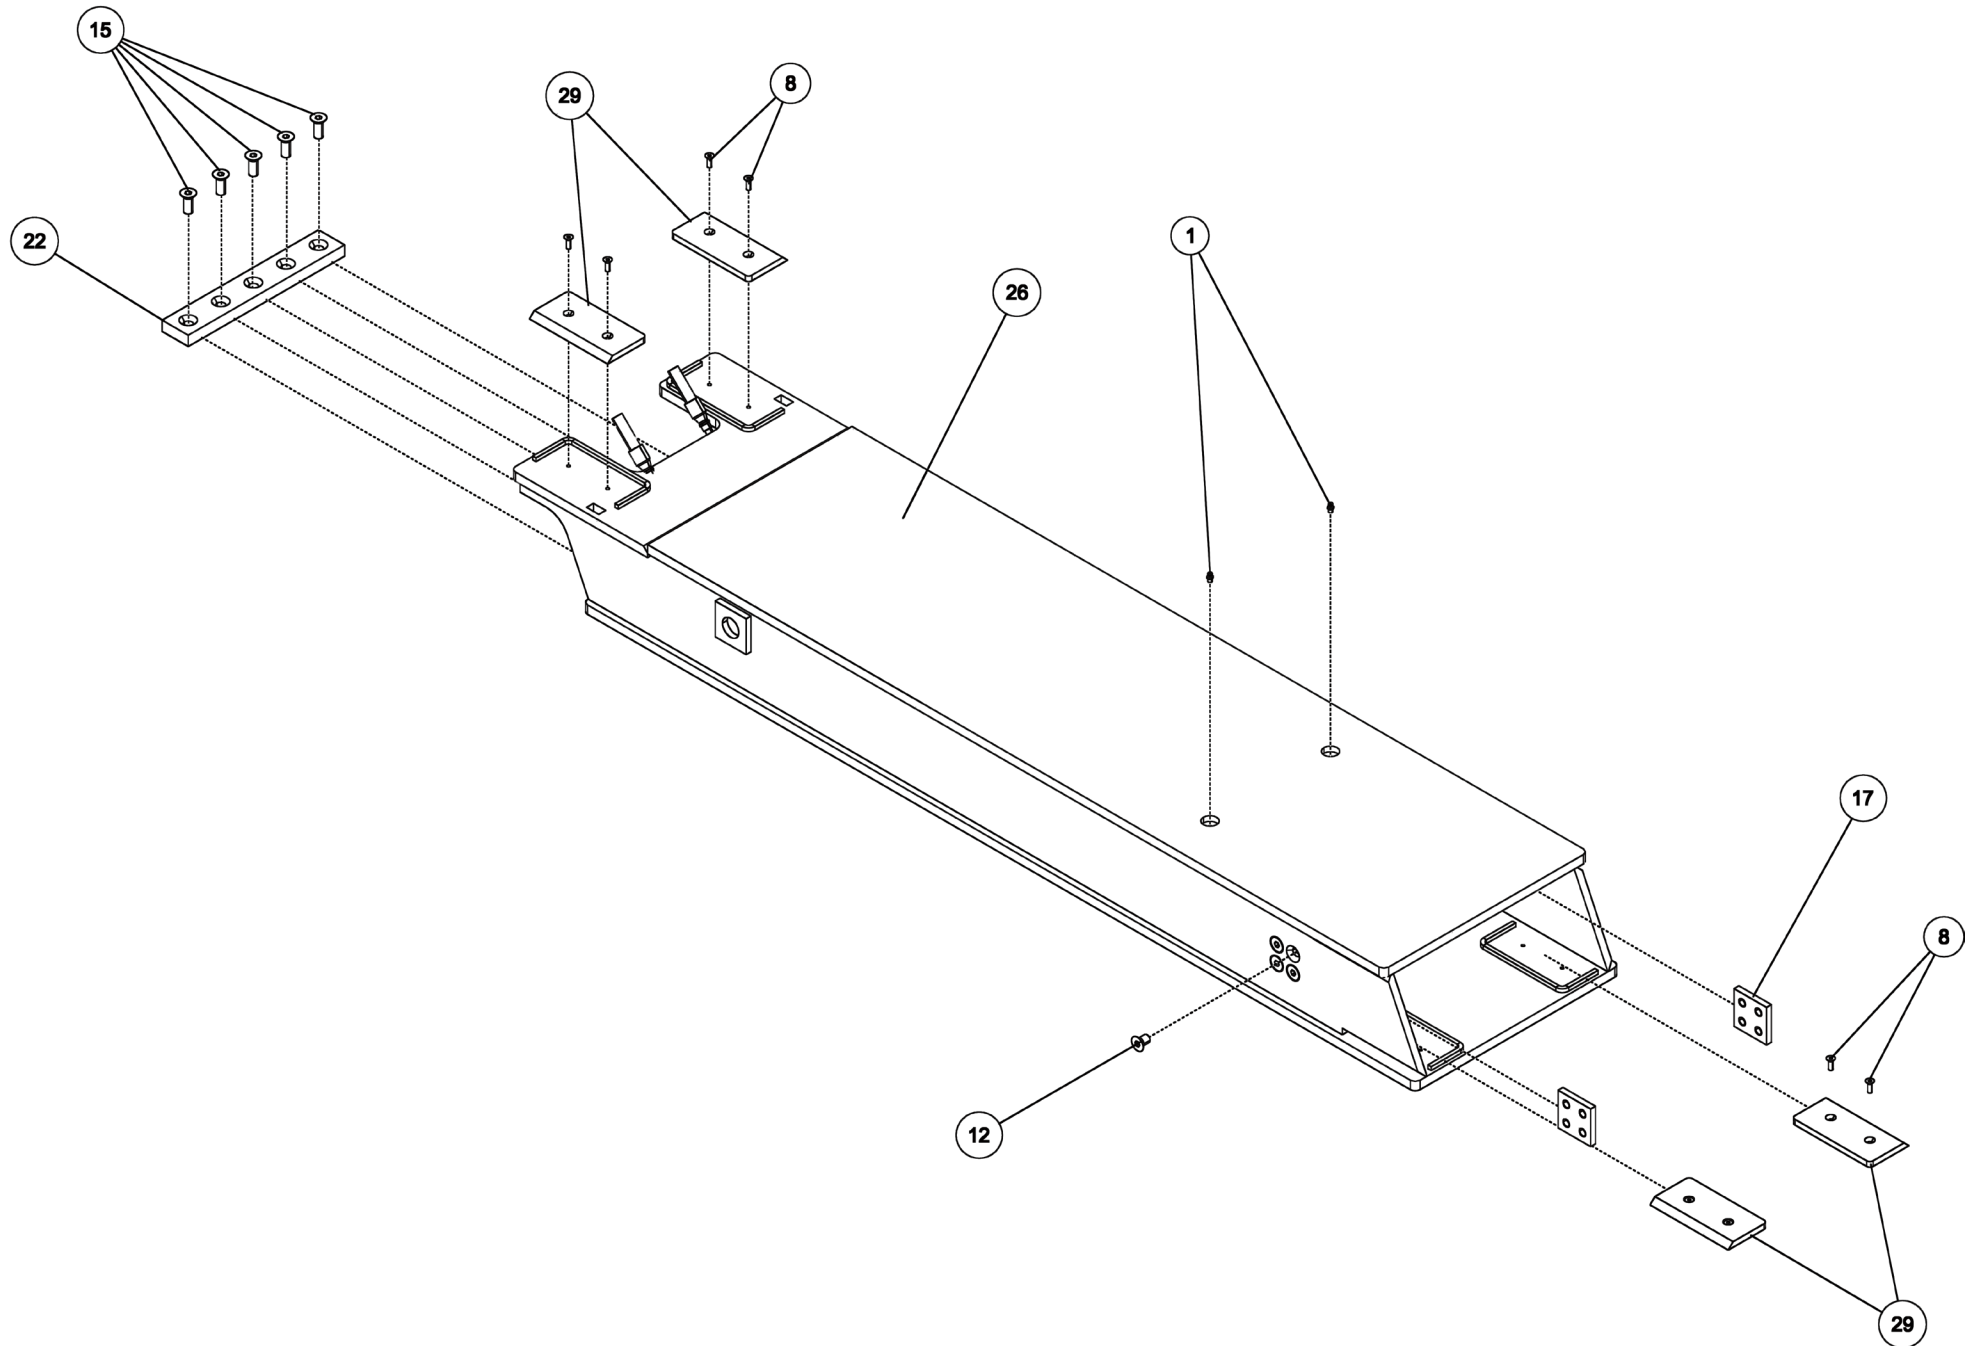

Section I - PARTS

0911338, LOWRIDER ASSEMBLY 9055 COACH

Section I - PARTS

0911338, LOWRIDER ASSEMBLY 9055 COACH

ITEM	PART NUMBER	DESCRIPTION	QTY
	0911338	LOWRIDER ASSY - 9055 COACH	-
1	0300113	GREASE FITTING, 1/4-28 STR	4
2	0302538	BUSHING - U/L	2
3	0303968	HOSE HYD, 10" LG	2
4	0307425	CYL, HYD - U/L BOOM EXTEND	2
5	0307460	FITTING, HYD 6MJ-6MB90LL	2
6	0311442	WEAR PAD (15/16 x 1 x 4)	2
7	0312349	HOSE HYD 141" 6M2T 6FJX-6FJX45	2
8	0400079	SCREW, 1/4-20X3/4 FHS GR5	8
9	0400086	SCREW, 1/4-20X1-1/4 FHS	4
10	0400139	SET SCREW, 3/8-16X1-1/2 SOC	1
11	0400249	SCREW, 5/8-11X1-1/4 SHC	2
12	0400344	SCREW, 1/2-13X3/4 FHS GR8	8
13	0400392	NUT, 3/8-16 LOK	1
14	0400594	SCREW, 1/4-20X5/8 FHS	4
15	0400749	SCREW, 1/2-13X1-1/4 FHS	1
16	0400990	SET SCREW, 1/2-13X1/2 SOC	4
17	0717869	PLATE, SPACER (BOLT-ON)	4
18	0717871	PIN, CYLINDER ROD	1
19	0717872	PIN, EXTEND CYLINDER BASE	1
20	0717873	PIN, SHEAR OUTER BOOM	2
21	0718087	PLATE - PAD SPACER	2
22	0718096	BLOCK, STOP	2
23	0724419	PLATE-PLUG RETAINER	2
24	0806812	BRACKET - EXTEND CYLINDER	1
25	0810105	OUTER BOOM WLMT	1
26	0810106	2nd STAGE BOOM WLMT	1
27	0908282	INNER BOOM ASSY	1
28	9012594	FITT, HYD RUN TEE, 6MJx6MBx6MJ	2
29	930150003	TOP PADS	6