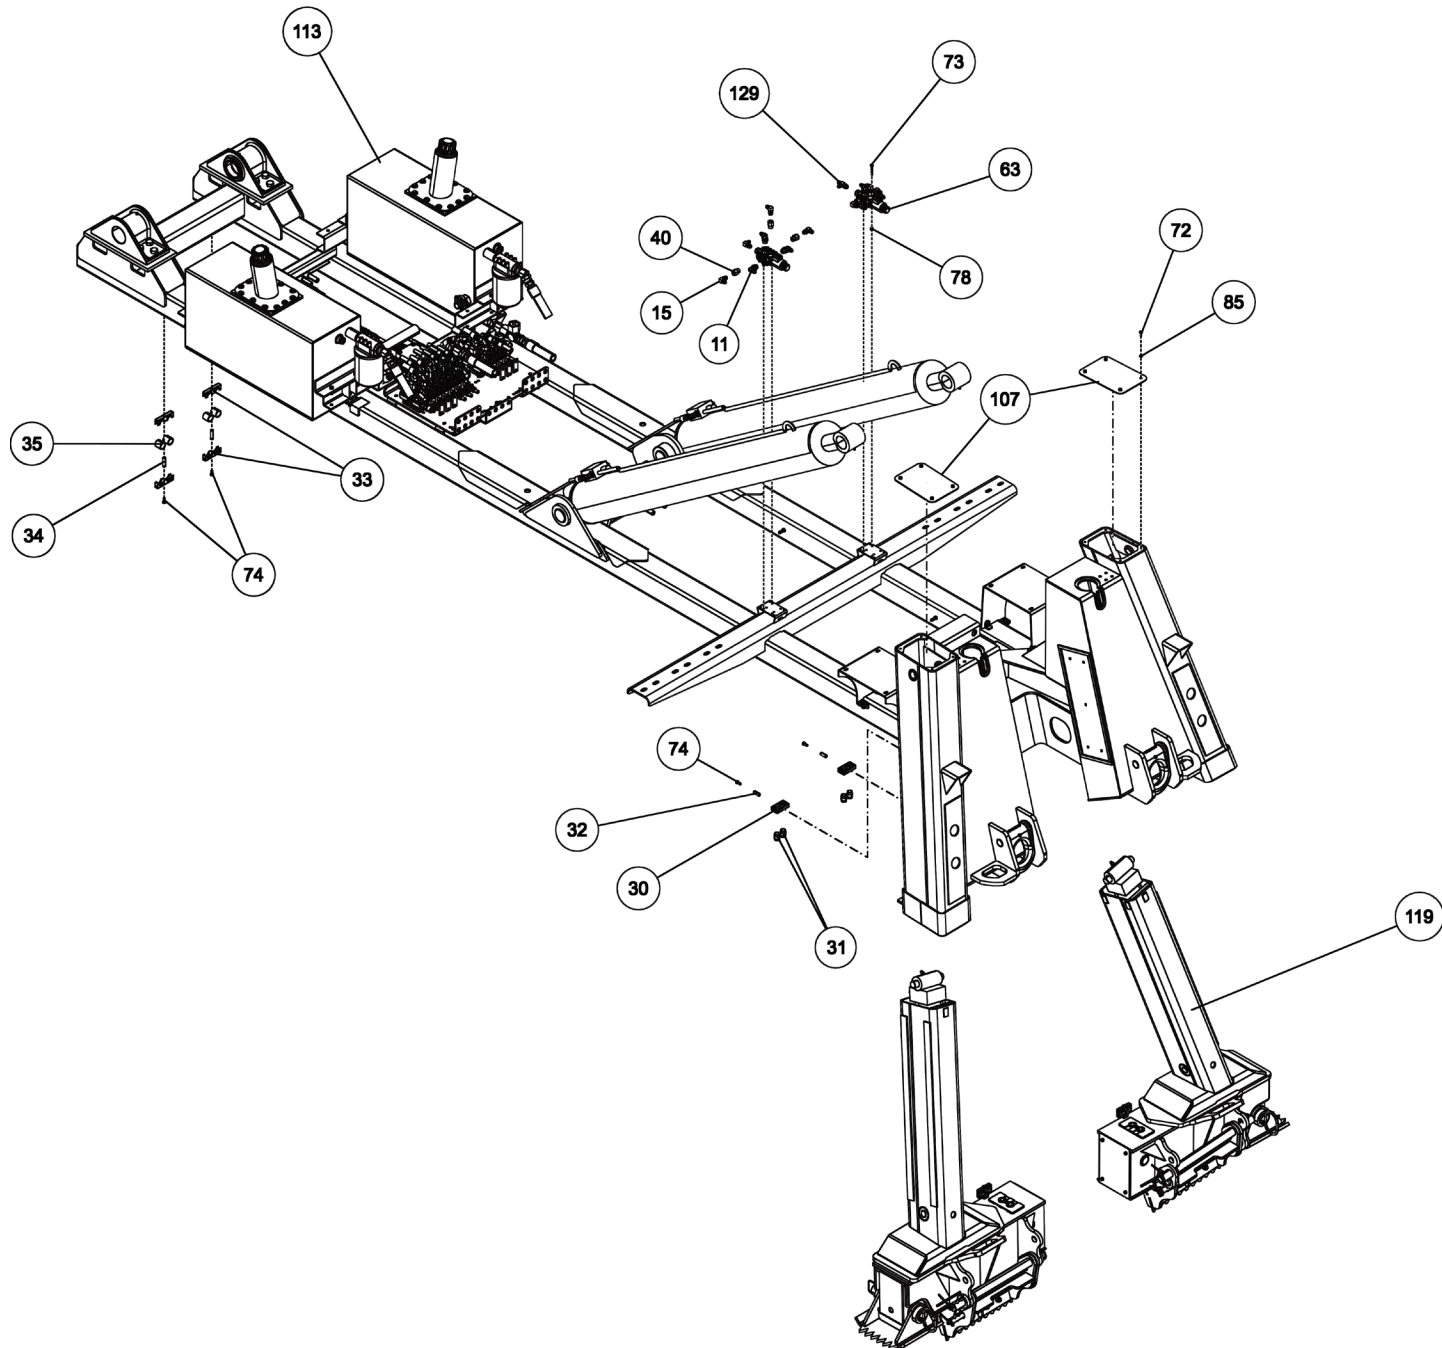

Section I - PARTS

09011768, BASIC UNIT ASSEMBLY, 9055XL XP850

Section I - PARTS

09011768, BASIC UNIT ASSEMBLY, 9055XL XP850

ITEM	PART NUMBER	DESCRIPTION	QTY
	09011768	9055 XL-XP850	-
1	0200052	CLEVIS LINK	11
2	0300364	CLAMP-HOSE,0.875"-2.75" 50"LBS	4
3	03005008	3/8" X 50' HD AIR HOSE REEL	2
4	0300649	UNION, STRAIGHT 12MJ - 12MJ	2
5	0300666	FITTING, BARB 24C4-24MP	2
6	0300671	HOSE, SUCTION 1-1/2 ID	38
7	0300835	KNOB-BOOM (UP-DOWN)	2
8	0300836	KNOB-CTRL-JACK (UP-DOWN)	4
9	0300837	KNOB-BOOM (IN-OUT)	2
10	0300891	PIPE NIPPLE, 1-1/2 X 3	2
11	0301470	FITTING, 90ELB 6MJ-8MB90	6
12	0301473	HOSE HYD, 18" LG	2
13	0301529	HOSE HYD, 58	2
14	0301577	1/4 OD PLASTIC AIRLINE, BLACK	43
15	0301620	FITTING, HYD. 6MJ - 6MB90	7
16	0301695	HOSE HYD, 91"	1
17	03017764	FITTING, 1/2" CLOSE NIPPLE	2
18	03017861	FITTING, 1/2X1/4 HEX BUSHING	2
19	0301909	RECEPTACLE BOOT	1
20	0301946	FITTING, BLKHD CONNECT	1
21	0301948	HD 7 WAY TRAILER CONNECT	1
22	0301965	HOSE HYD, 131"	2
23	0302000	HOSE HYD, 24"	1
24	0302088	BALL VALVE	2
25	0302205	GAUGE, FLUSH MNTG-6000 PSI	2
26	0302242	FITT, FLANGE 24 HOSE-24FL90	2
27	0302256	CABLE, CTRL 136	5
28	0302449	CABLE, CONTROL 148	10
29	0302534	FITTING, 45 DEG ELBOW	3
30	0302546	CLAMPING UNIT C-PH-10-2	2
31	0302550	C-SB-10-12 3/4 SPLIT	4
32	0302551	C-SN-10 SOCKET-HEAD	2
33	0302835	C-WA-10 WELD ADAPTER	4
34	0302836	SOCKET-HD STACKING NUTS	2
35	0302837	SPLIT BUSHING 1"	4
36	0302856	KNOB-TILT, 3/8-16 THREAD	1
37	0302901	HOSE HYD, 120" 12C12	8
38	0302911	HOSE HYD, 88"	1
39	0302932	ELBOW, 12MJ-20FL90	2
40	0303017	FITTING, CONNECTOR	6
41	0303089	RAMP PAD - 9055/5030	2
42	0303170	HOSE, HYD. 75"	4
43	0303185	HOSE HYD, 66" LG.	4
44	0303342	HOSE HYD, 30" LG 8FJX-6M3K-8MJ	6
45	0303350	HOSE HYD, 89" LG	2

ITEM	PART NUMBER	DESCRIPTION	QTY
46	0303351	HOSE HYD, 105" LG	1
47	0303352	HOSE HYD, 117" LG	1
48	0303380	KNOB-UNDERLIFT (IN-OUT)	1
49	0303382	KNOB - FOLD (UP-DN)	1
50	0303427	CABLE, CONTROL 114"	4
51	0303538	FITT, ADAPTER -BRASS 8FP-6MP	1
52	0303539	QUICK DISCONNECT 3/8 FPT	1
53	0303563	HOSE HYD, 27"	2
54	0306537	EMERGENCY SWITCH(RAMSEY)	2
55	0306540	ROTARY SELECT SWITCH OPERATOR	12
56	0306698	AIR CYLINDER-1.5BORE/1.71STROK	11
57	0306870	HOSE HYDR - 96"	1
58	0307119	PUMP - HYDRAULIC	1
59	0307525	HOSE, HYD ASSY 120" LGTH 90L	4
60	0307604	KNOB, RED LONG - SK0700-07	8
61	0310456	PUSH BUTTN OPER W/MTG(RED) N/C	2
62	0310645	BALL VALVE, 1/2 NPT	2
63	0310881	6 WAY DIVERTER VALVE-12V	2
64	0311191	ROLLER, POLY, 4" X 5/8"	2
65	0311355	HOBBS HOURMETER	1
66	0311755	WATER SEPARATOR-MONNIER	1
67	0312349	HOSE HYD 141" 6M2T 6FJX-6FJX45	2
68	0400005	SCREW, 6-32X1/2 PRH SS	6
69	04000381	SS BHSCS 1/4-20 X 1	14
70	0400057	SCREW, 1/4-20X1-1/4 HHC	11
71	0400062	SCREW, 1/4-20X3/4 THC	32
72	0400066	SCREW, 1/4-20X3/4 HHC GR5	10
73	0400078	SCREW, 1/4-20X2 HHC GR5	4
74	0400118	SCREW, 5/16-18X3/4 HHC GR5	4
75	0400122	SCREW, 3/8-16X1-1/4 HHC GR5	8
76	0400128	SCREW, 3/8-16X1-1/4 FHS GR8 BO	10
77	0400177	SCREW, 1/2-13X1-1/4 HHC GR5	4
78	0400367	NUT, 1/4-20 LOK	15
79	0400369	NUT, 1/4 SPR J	14
80	0400383	NUT, 5/16-24 HEX	35
81	0400392	NUT, 3/8-16 LOK	18
82	0400393	NUT, 3/8-16 JAM	19
83	0400401	NUT, 7/16-20 JAM PL	11
84	0400451	WASHER, 1/4	2
85	0400452	LKWASHER, 1/4	10
86	0400454	WASHER, 1/4 SS	22
87	0400466	LKWASHER, 5/16 INT	35
88	0400480	WASHER, 3/8	16
89	0400491	LKWASHER, 1/2	24
90	0400492	WASHER, 1/2	2
91	0400497	WASHER, 1/2 GR8	6