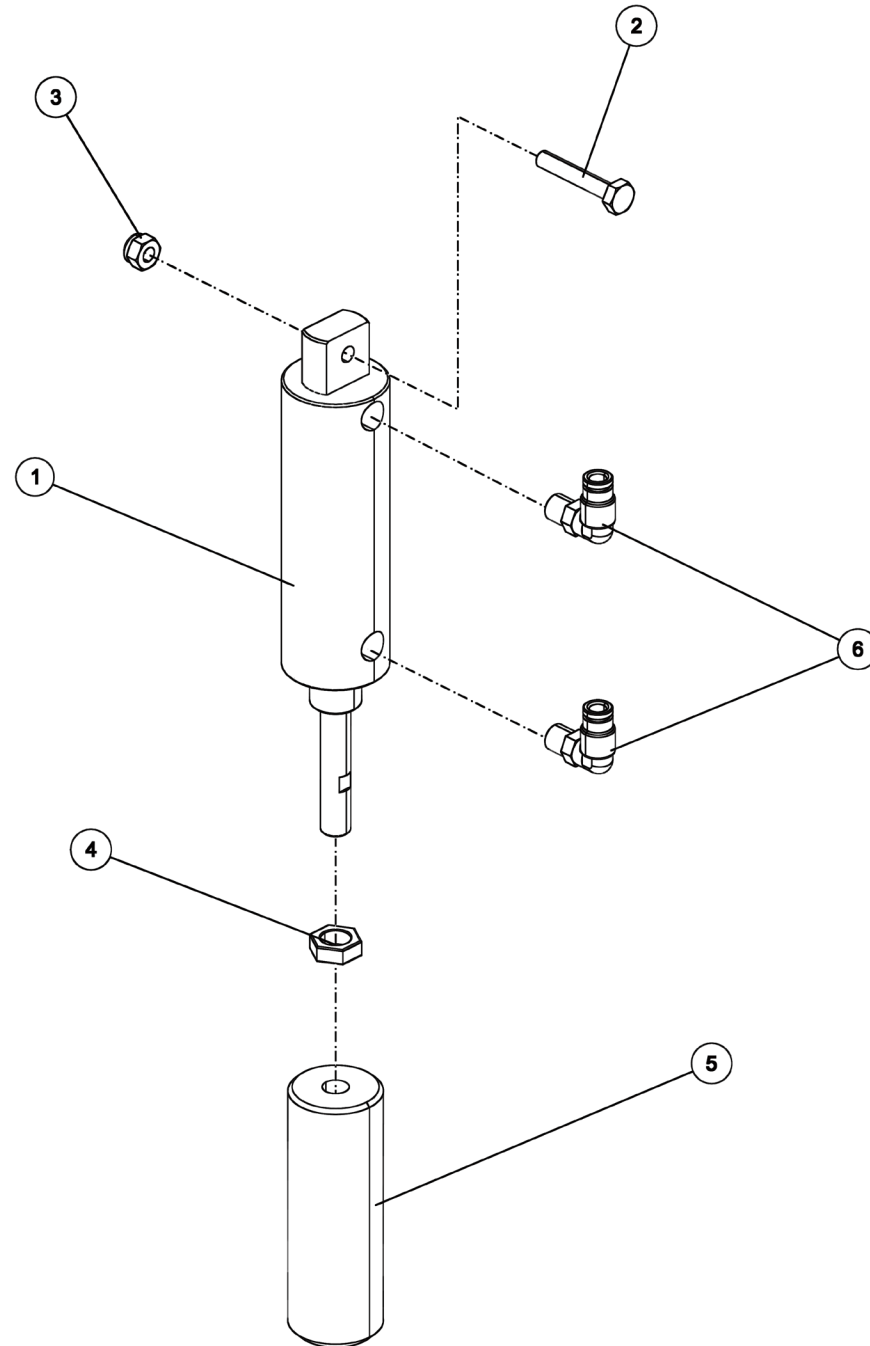

Section I - PARTS

09000229, PIVOT MTG HOUSE LOCK ASSEMBLY

Section I - PARTS

09000229, PIVOT MTG HOUSE LOCK ASSEMBLY

ITEM	PART NUMBER	DESCRIPTION	QTY
	09000229	PIVOT MTG HOUSE LOCK ASSY	-
1	0306698	AIR CYLINDER-1.5BORE/1.71STROK	2
2	0400084	SCREW, 1/4-20X1-1/2 HHC GR5	2
3	0400367	NUT, 1/4-20 LOK	2
4	0400401	NUT, 7/16-20 JAM PL	2
5	0719679	PIN, RETAINER	2
6	9010030	FITT, BRASS ELBOW 1/4T-1/8MPX	4