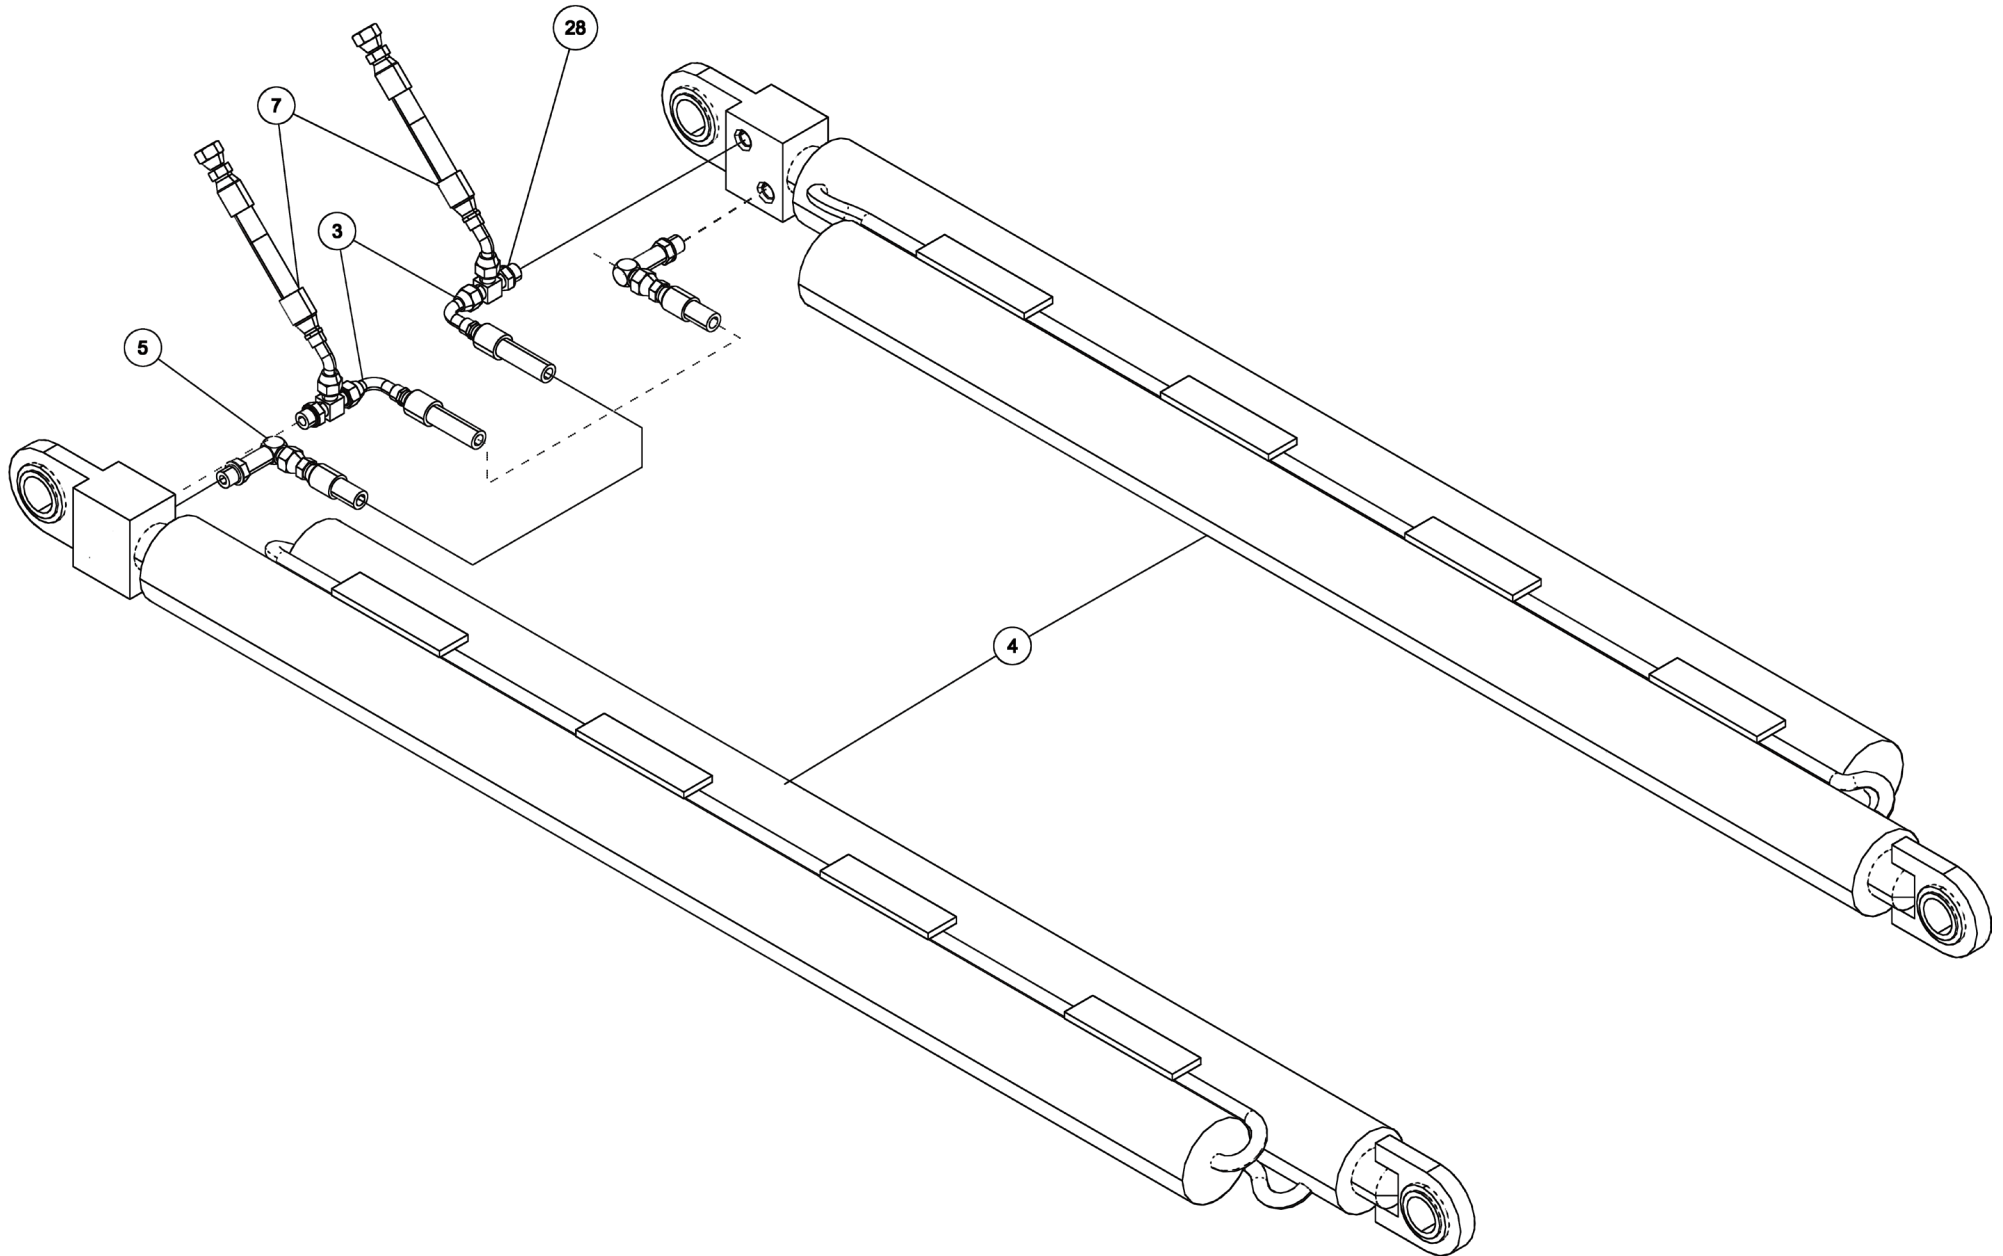

Section I - PARTS

0911338, LOWRIDER ASSEMBLY 9055 COACH

Section I - PARTS

0911338, LOWRIDER ASSEMBLY 9055 COACH

ITEM	PART NUMBER	DESCRIPTION	QTY
	0911338	LOWRIDER ASSY - 9055 COACH	-
1	0300113	GREASE FITTING, 1/4-28 STR	4
2	0302538	BUSHING - U/L	2
3	0303968	HOSE HYD, 10" LG	2
4	0307425	CYL, HYD - U/L BOOM EXTEND	2
5	0307460	FITTING, HYD 6MJ-6MB90LL	2
6	0311442	WEAR PAD (15/16 x 1 x 4)	2
7	0312349	HOSE HYD 141" 6M2T 6FJX-6FJX45	2
8	0400079	SCREW, 1/4-20X3/4 FHS GR5	8
9	0400086	SCREW, 1/4-20X1-1/4 FHS	4
10	0400139	SET SCREW, 3/8-16X1-1/2 SOC	1
11	0400249	SCREW, 5/8-11X1-1/4 SHC	2
12	0400344	SCREW, 1/2-13X3/4 FHS GR8	8
13	0400392	NUT, 3/8-16 LOK	1
14	0400594	SCREW, 1/4-20X5/8 FHS	4
15	0400749	SCREW, 1/2-13X1-1/4 FHS	1
16	0400990	SET SCREW, 1/2-13X1/2 SOC	4
17	0717869	PLATE, SPACER (BOLT-ON)	4
18	0717871	PIN, CYLINDER ROD	1
19	0717872	PIN, EXTEND CYLINDER BASE	1
20	0717873	PIN, SHEAR OUTER BOOM	2
21	0718087	PLATE - PAD SPACER	2
22	0718096	BLOCK, STOP	2
23	0724419	PLATE-PLUG RETAINER	2
24	0806812	BRACKET - EXTEND CYLINDER	1
25	0810105	OUTER BOOM WLMT	1
26	0810106	2nd STAGE BOOM WLMT	1
27	0908282	INNER BOOM ASSY	1
28	9012594	FITT, HYD RUN TEE, 6MJx6MBx6MJ	2
29	930150003	TOP PADS	6