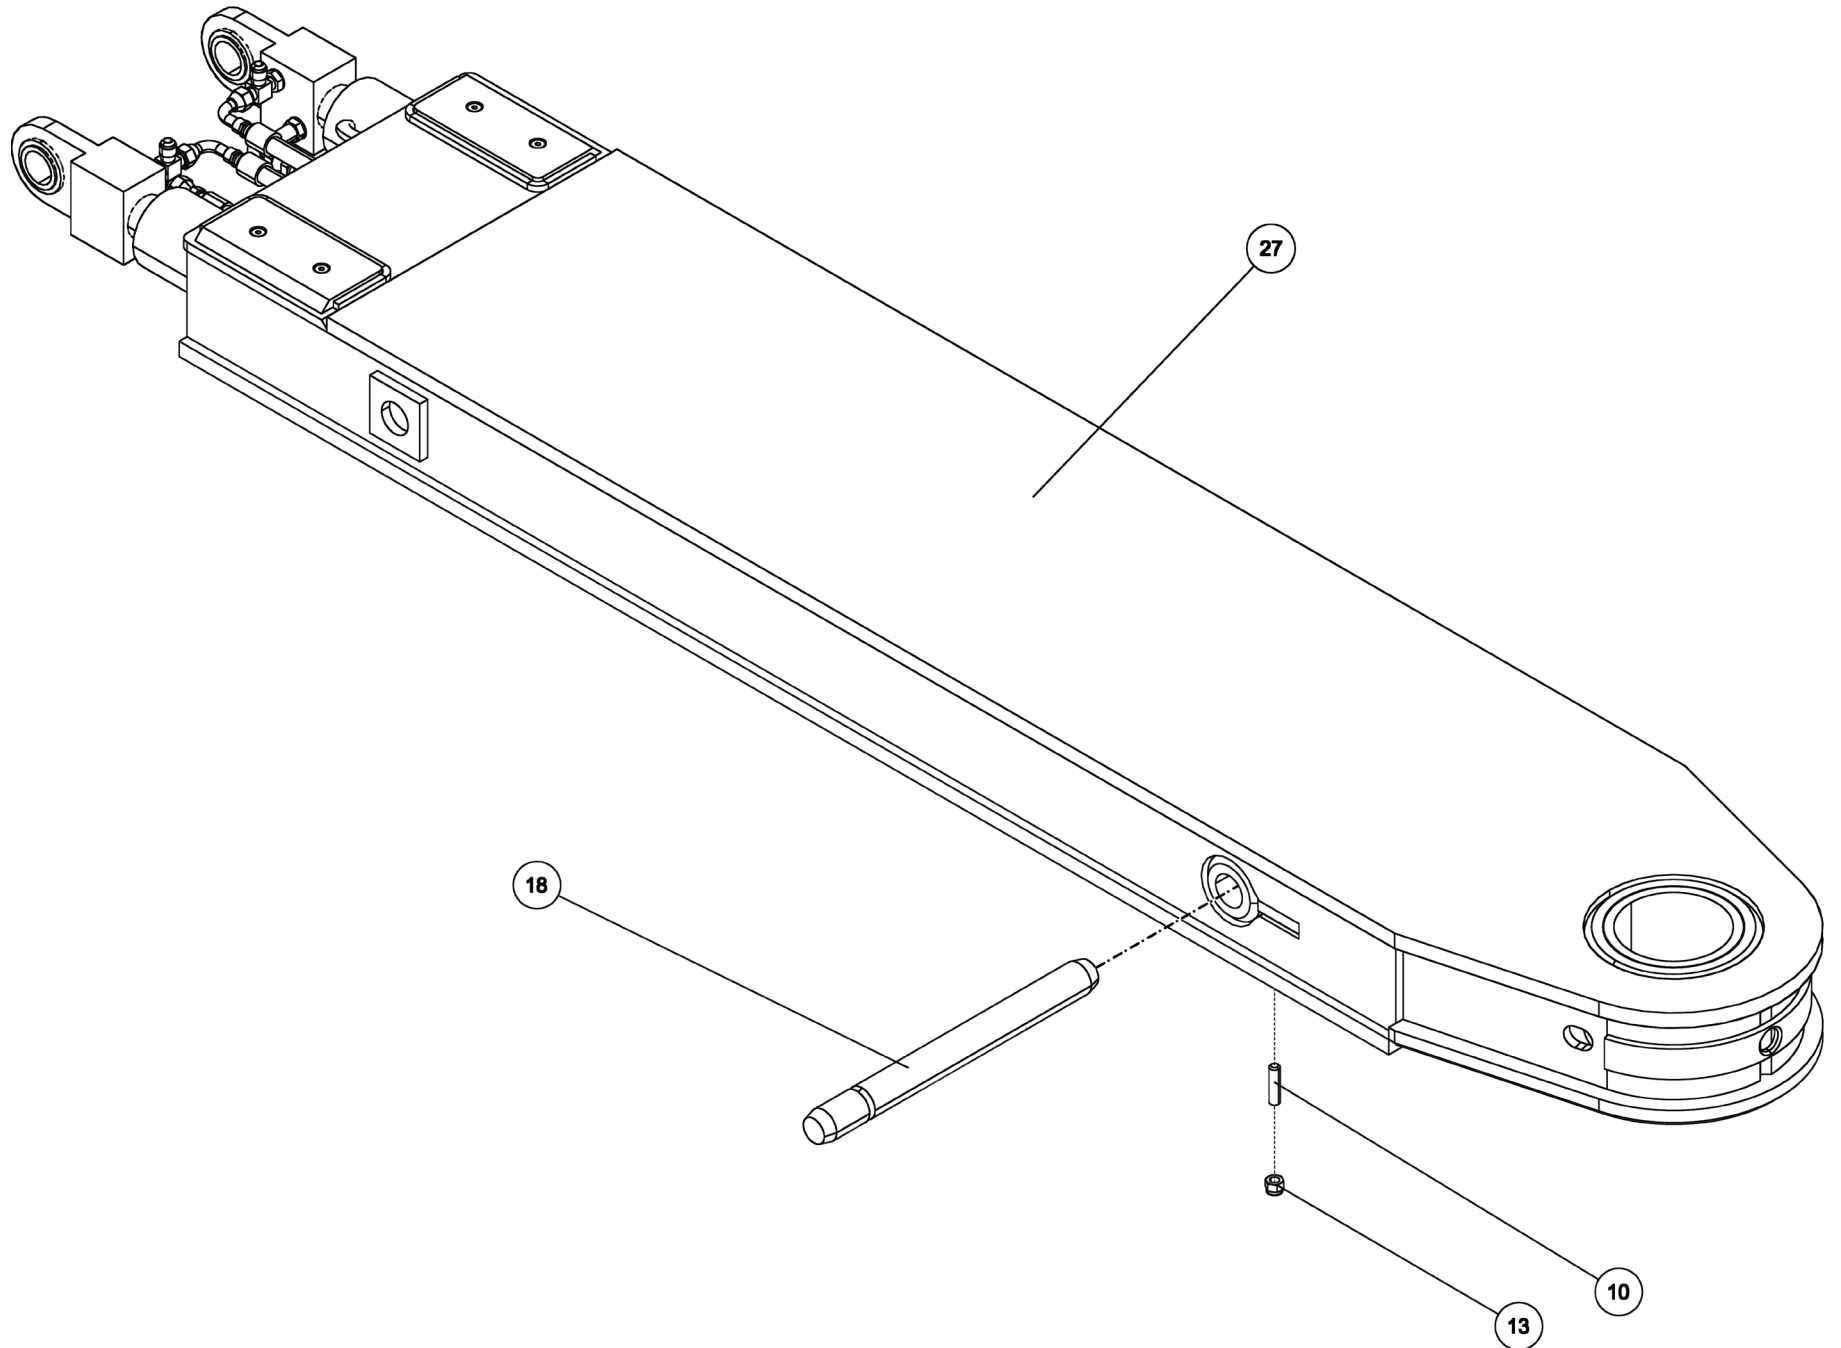

Section I - PARTS

0911338, LOWRIDER ASSEMBLY 9055 COACH

Section I - PARTS

0911338, LOWRIDER ASSEMBLY 9055 COACH

ITEM	PART NUMBER	DESCRIPTION	QTY
	0911338	LOWRIDER ASSY - 9055 COACH	-
1	0300113	GREASE FITTING, 1/4-28 STR	4
2	0302538	BUSHING - U/L	2
3	0303968	HOSE HYD, 10" LG	2
4	0307425	CYL, HYD - U/L BOOM EXTEND	2
5	0307460	FITTING, HYD 6MJ-6MB90LL	2
6	0311442	WEAR PAD (15/16 x 1 x 4)	2
7	0312349	HOSE HYD 141" 6M2T 6FJX-6FJX45	2
8	0400079	SCREW, 1/4-20X3/4 FHS GR5	8
9	0400086	SCREW, 1/4-20X1-1/4 FHS	4
10	0400139	SET SCREW, 3/8-16X1-1/2 SOC	1
11	0400249	SCREW, 5/8-11X1-1/4 SHC	2
12	0400344	SCREW, 1/2-13X3/4 FHS GR8	8
13	0400392	NUT, 3/8-16 LOK	1
14	0400594	SCREW, 1/4-20X5/8 FHS	4
15	0400749	SCREW, 1/2-13X1-1/4 FHS	1
16	0400990	SET SCREW, 1/2-13X1/2 SOC	4
17	0717869	PLATE, SPACER (BOLT-ON)	4
18	0717871	PIN, CYLINDER ROD	1
19	0717872	PIN, EXTEND CYLINDER BASE	1
20	0717873	PIN, SHEAR OUTER BOOM	2
21	0718087	PLATE - PAD SPACER	2
22	0718096	BLOCK, STOP	2
23	0724419	PLATE-PLUG RETAINER	2
24	0806812	BRACKET - EXTEND CYLINDER	1
25	0810105	OUTER BOOM WLMT	1
26	0810106	2nd STAGE BOOM WLMT	1
27	0908282	INNER BOOM ASSY	1
28	9012594	FITT, HYD RUN TEE, 6MJx6MBx6MJ	2
29	930150003	TOP PADS	6