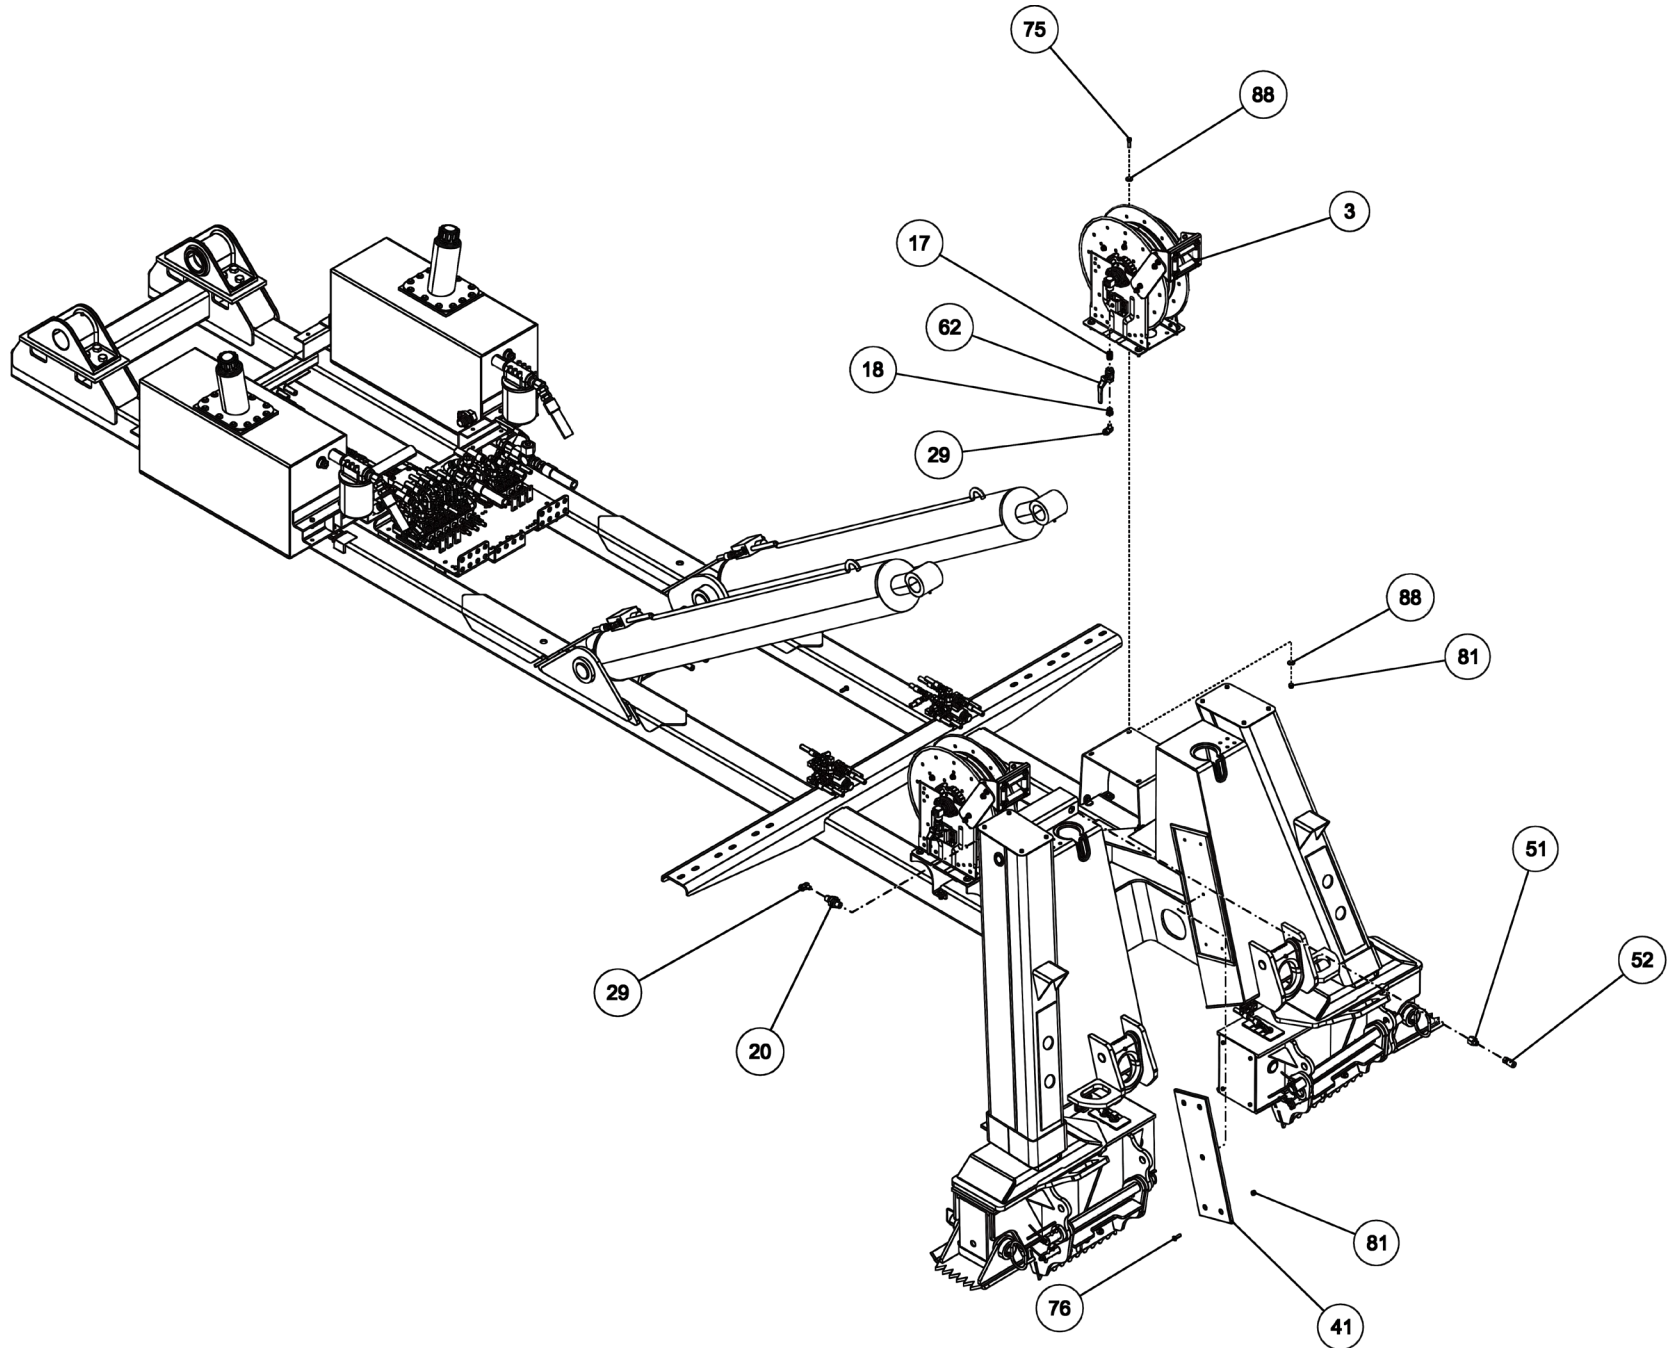

Section I - PARTS

09011768, BASIC UNIT ASSEMBLY, 9055XL XP850

Section I - PARTS

09011768, BASIC UNIT ASSEMBLY, 9055XL XP850