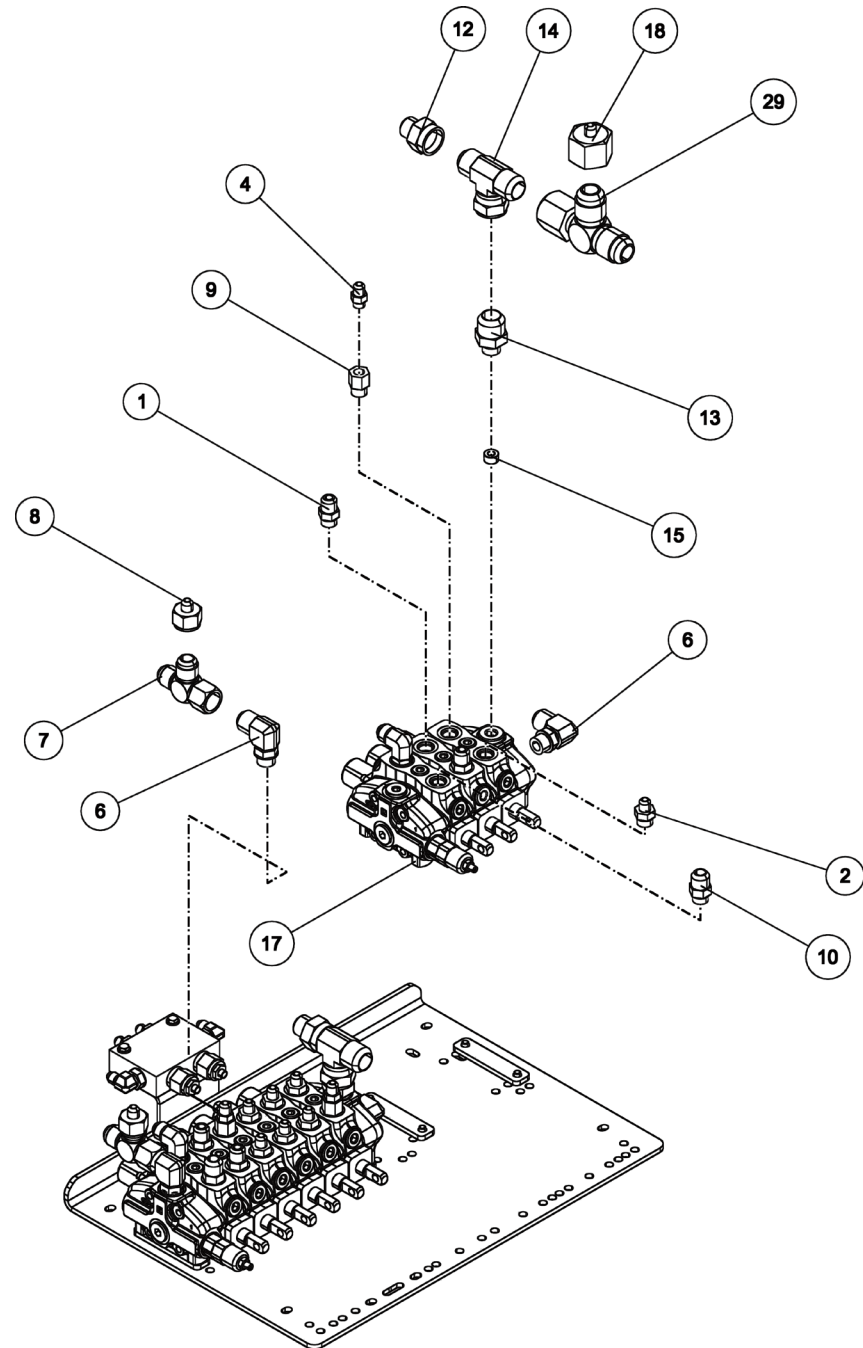

Section I - PARTS

09006273, VALVE PAN ASSEMBLY 9055XL XP850

Section I - PARTS

09006273, VALVE PAN ASSEMBLY 9055XL XP850

ITEM	PART NUMBER	DESCRIPTION	QTY
	09006273	PAN-VALVE ASSY 9055 XL-XP	-
1	0300041	CONNECTOR, 8MJ-8MB	4
2	0300044	FITT, HYD CONN. 6MJ-8MB	9
3	0301470	FITTING, 90ELB 6MJ-8MB90	2
4	0301522	ADAPTER, 6MJ-6MB	3
5	0301730	VALVE, DOUBLE HOLDING	1
6	0302085	FITTING, 90 DEG ADPTR	4
7	0302826	FITTING, TEE	2
8	0302829	FITTING, ADAPTOR	4
9	0303017	FITTING, CONNECTOR	3
10	0303079	ADAPTER, 10MJ-8MB	2
11	0303520	FITTING, ELL 90 DEG	2
12	0307345	CONNECTOR, 16MJ-12MJ	2
13	0307404	FITTING, HYD 16MJ-10MB	2
14	0307424	FITTING, TEE 16MJ-16MJ-16FJX	2
15	0311573	POWER BEYONDPLUG-WV 4TAP318010	2
16	0312421	VALVE - CONTROL 6-SPOOL MCCCCM	1
17	0312422	VALVE - CONTROL 3-SPOOL MCC	1
18	0312622	FITTING, 16FJ-6MJ	1
19	0400078	SCREW, 1/4-20X2 HHC GR5	2
20	0400109	SCREW, 5/16-18X1 HHC GR5	2
21	0400367	NUT, 1/4-20 LOK	2
22	0400382	NUT, 5/16-18 LOK	2
23	0400451	WASHER, 1/4	2
24	0400464	LKWASHER, 5/16	8
25	0400841	SCREW, M8-1.25X20 HHC 10.9	8
26	0719122	PLATE - VALVE MTG	1
27	0726586	PLATE - VALVE MOUNTING	1
28	0726587	PLATE - VALVE SPACER	4
29	HA293	FITTING-ADPTR SWV RUN	1