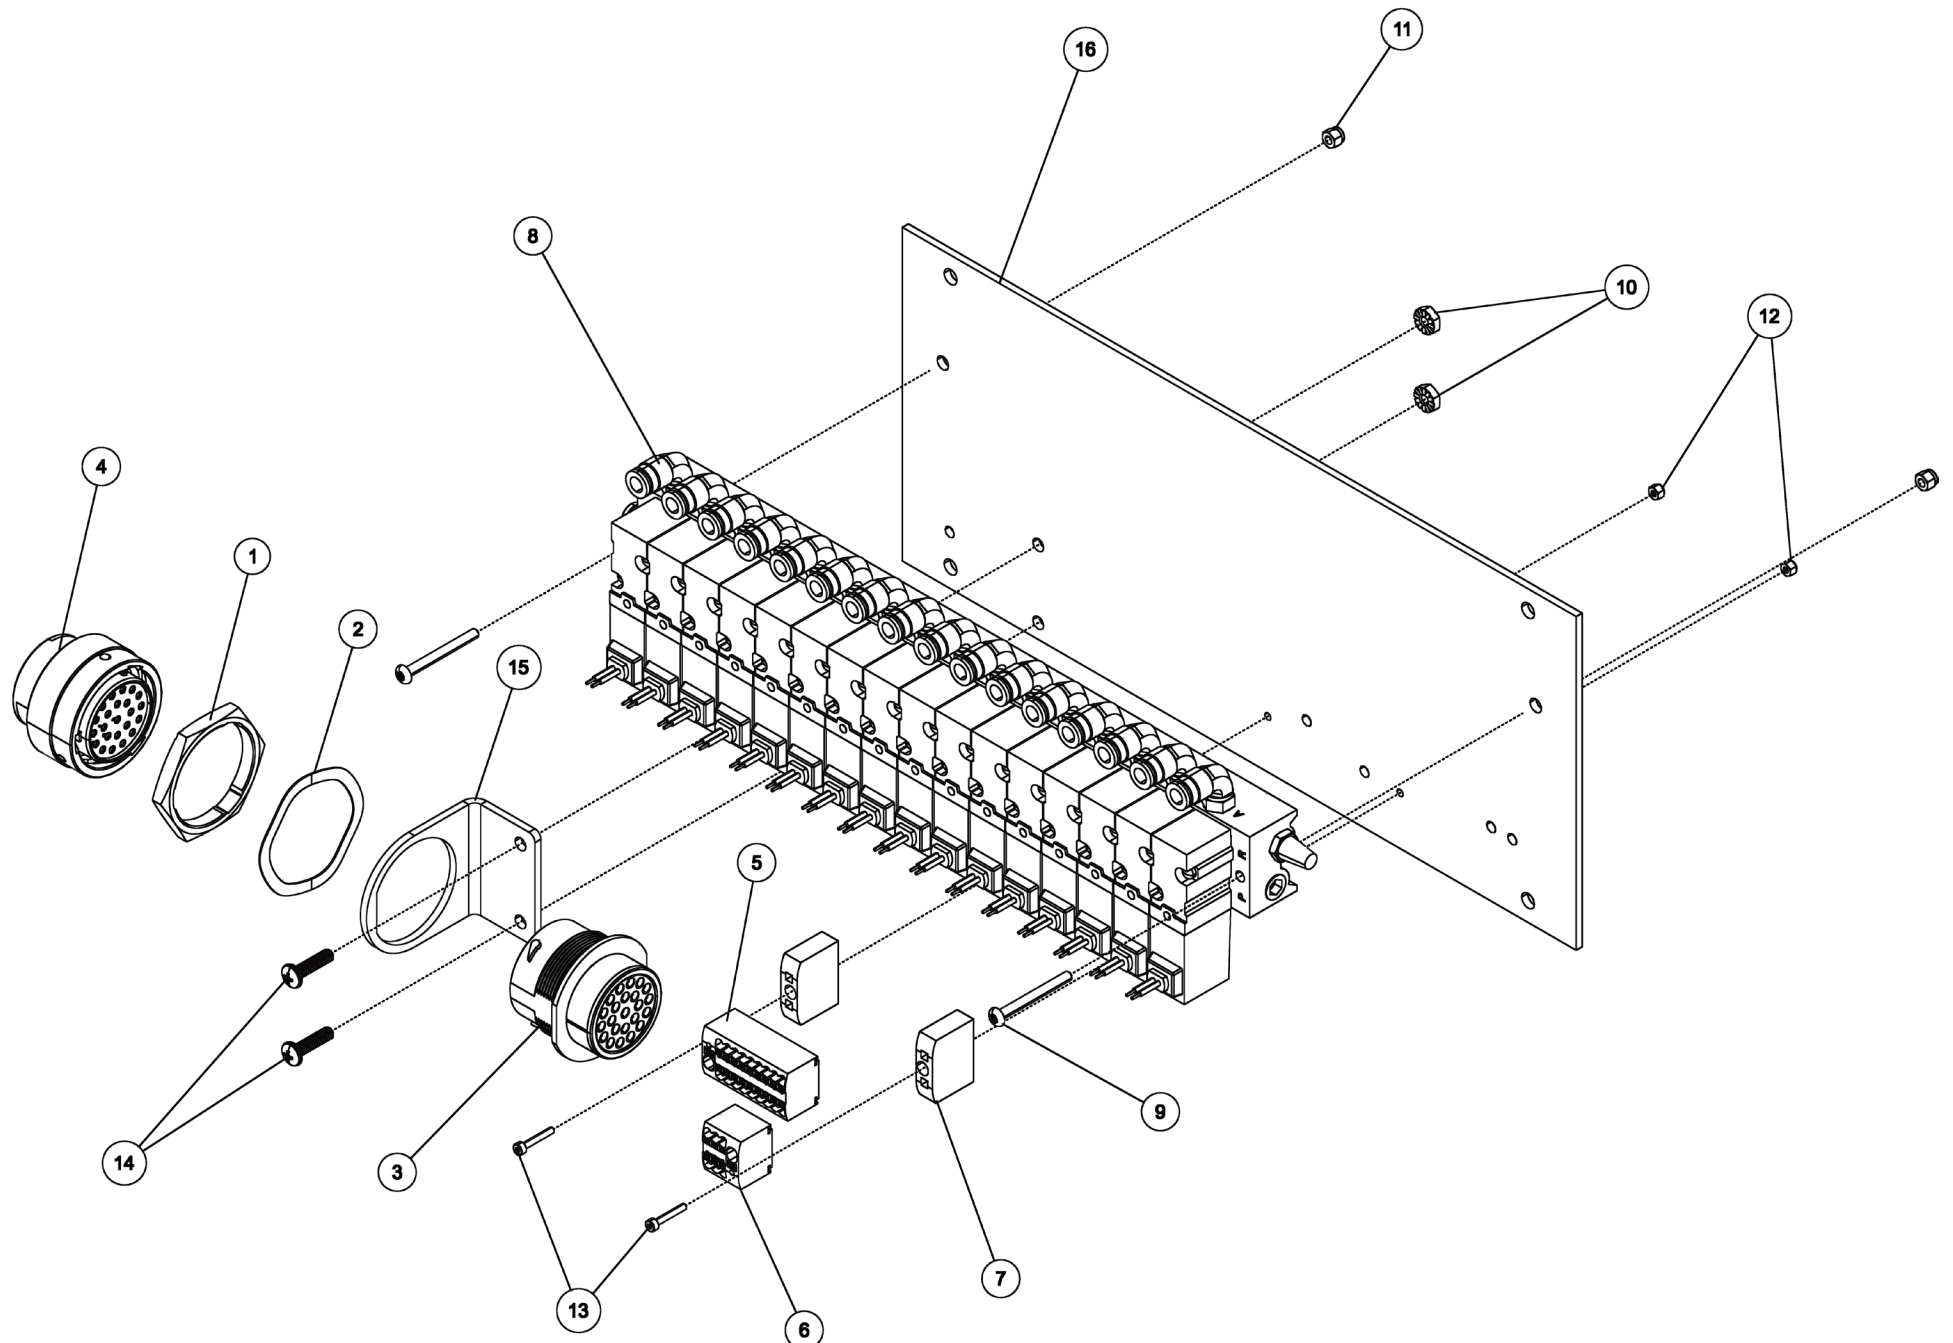

Section I - PARTS

0910535, MANIFOLD ASSEMBLY

Section I - PARTS

0910535, MANIFOLD ASSEMBLY

ITEM	PART NUMBER	DESCRIPTION	QTY
	0910535	MNFLD PKG 16 VLV 12VDC W/O HNS	-
1	03002200	PNUT HDP20 24, 2411-001-2405	1
2	03002201	LKWR HDP20 24, 2414-001-2486	1
3	03015444	CONN HDP20, HDP24-24-23PE	1
4	03015445	CONN HDP20, HDP26-24-23SE	1
5	03015481	DIST BLOCK, 18+1 BK, 1047436	1
6	03015482	DIST BLOCK, 6+1 RED, 1047480	1
7	03015483	FLANGE, PTFIX-F, 3274060	2
8	0311596	AIR BANK-16 POS 12V	1
9	0400009	SCREW, 8-32X1-1/2 PRH SS	2
10	04000361	10-24 SS KEP NUT	2
11	0400352	NUT, 8-32 LOK	2
12	04003628	NUT, LOK, M2.5 985-A2	2
13	04003629	SCREW, SHC, M2.5 X 16MM, A-2	2
14	0400687	SCREW, 10-24X3/4 PRH SS	2
15	07018065	BRACKET, HDP20 90 DEG. D	1
16	0725047	PLATE-AIR BANK BACKING	1