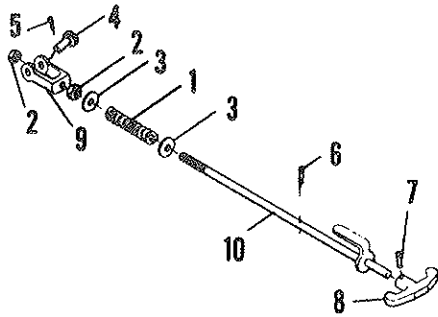

ELEVATION CYLINDER, EXTENSION CYLINDER AND WINCH MOTOR HYDRAULICS

ITEM	PART NO.	DESCRIPTION	NO. REQ'D
1	0300113	Grease Fitting	6
2	0300229	Male Elbow	4
3	0300310	Holding Valve	1
4	0300631	Extension Cylinder	1
5	0300632	Lift Cylinder - Left	1
6	0300636	Lift Cylinder - Right	1
7	0300657	Hose 1/2" x 46" Long	4
8	0300659	Hose 40" Long	1
9	0300660	Hose 120" Long	1
10	0300691	Winch Motor	2
11	0300710	Hose Clamp	1
12	0300756	Female Pipe Tee	1
13	0300 57	Reducer Bushing	1
14	0300759	Male 45° Elbow	2
15	0300761	Straight Adapter	2
16	0300762	Male Connector	1
17	0300763	Male Elbow	1
18	0300764	Male Elbow	2
19	0300765	Male Elbow	1

ITEM	PART NO.	DESCRIPTION	NO. REQ'D
20	0300766	Male Branch Tee	1
21	0300767	Tee Union	1
22	0300787	Lower Hose Elev. Cyl	2
23	0300789	Straight Connector	4
24	0301225	Clamp (Hydraulic Tubing)	3
25	0301333	Upper Hose Elev. Cyl.	2
26	0400066	Cap Screw, Hex Hd., 1/4" - 20 x 3/4", Gr. 5, Pl.	3
27	0400107	5/16" - 18 x 2-1/2" Cap Screw	2
28	0400181	1/2" - 13 x 1-1/2" Hex Bolt	4
29	0400367	Nut (Nylon Lock) 1/4" - 20 Pl.	3
30	0400382	Nut (Nylock) 5/16" - 18	2
31	0701597	Tube - ST Steel	1
32	0701598	Tube - ST Steel	1
33	0701599	Tube - ST Steel	1
34	0701600	Tube - ST Steel	1
35	0701601	Tube - ST Steel	1
36	0701602	Tube - ST Steel	1
37	0800508	Bracket, Holding Valve (Weldment)	1
A		See Page 14. Valve Hydraulics	

VALVE HYDRAULICS

ITEM	PART NO.	DESCRIPTION	NO. REQ'D
1	0300040	Connector, 1/2" NPT - 1/2" JIC	8
2	0300055	Hose Barb - 3/4" I.D. Hose	2
3	0300218	Elbow, 90° - 3/4" NPT - 1/2" JIC	2

ITEM	PART NO.	DESCRIPTION	NO. REQ'D
4	0300222	Valve - Two Spool - Right	1
5	0300288	Street Elbow, 90° - 3/4" NPT	2
6	0301209	Valve - Two Spool - Left	1

CLUTCH CONTROL ASS'Y 0900251

ITEM	PART NO.	DESCRIPTION	NO. REQ'D.
1	0300845	Spring	1
2	0400408	Nut	2
3	0400492	Flat Washer	2
4	0400534	Clevis Pin	1
5	0400541	Cotter Pin	1
6	0400544	Cotter Pin	1
7	0400561	Roll Pin	1
8	0700559	"T" Handle	1
9	0701113	Yoke	1
10	0800326	Control Rod	1