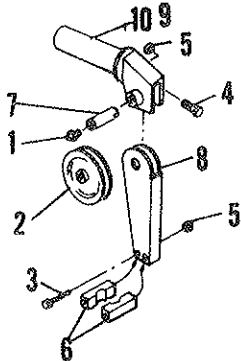

ITEM	PART NO.	DESCRIPTION	NO. REQ'D
20	0300766	Male Branch Tee	1
21	0300767	Tee Union	1
22	0300787	Lower Hose Elev. Cyl	2
23	0300789	Straight Connector	4
24	0301225	Clamp (Hydraulic Tubing)	3
25	0301333	Upper Hose Elev. Cyl.	2
26	0400066	Cap Screw, Hex Hd., 1/4" - 20 x 3/4", Gr. 5, Pl.	3
27	0400107	5/16" - 18 x 2-1/2" Cap Screw	2
28	0400181	1/2" - 13 x 1-1/2" Hex Bolt	4
29	0400367	Nut (Nylon Lock) 1/4" - 20 Pl.	3
30	0400382	Nut (Nylock) 5/16" - 18	2
31	0701597	Tube - ST Steel	1
32	0701598	Tube - ST Steel	1
33	0701599	Tube - ST Steel	1
34	0701600	Tube - ST Steel	1
35	0701601	Tube - ST Steel	1
36	0701602	Tube - ST Steel	1
37	0800508	Bracket, Holding Valve (Weldment)	1
A		See Page 14. Valve Hydraulics	

VALVE HYDRAULICS

ITEM	PART NO.	DESCRIPTION	NO. REQ'D
1	0300040	Connector, 1/2" NPT - 1/2" JIC	8
2	0300055	Hose Barb - 3/4" I.D. Hose	2
3	0300218	Elbow, 90° - 3/4" NPT - 1/2" JIC	2

ITEM	PART NO.	DESCRIPTION	NO. REQ'D
4	0300222	Valve - Two Spool - Right	1
5	0300288	Street Elbow, 90° - 3/4" NPT	2
6	0301209	Valve - Two Spool - Left	1

CLUTCH CONTROL ASS'Y 0900251

ITEM	PART NO.	DESCRIPTION	NO. REQ'D.
1	0300845	Spring	1
2	0400408	Nut	2
3	0400492	Flat Washer	2
4	0400534	Clevis Pin	1
5	0400541	Cotter Pin	1
6	0400544	Cotter Pin	1
7	0400561	Roll Pin	1
8	0700559	"T" Handle	1
9	0701113	Yoke	1
10	0800326	Control Rod	1

BOOM END SWIVEL

ITEM	PART NO.	DESCRIPTION	NO. REQ'D.
1	0300113	Grease Fitting	1
2	0300626	Sheave 8" Dia. x 1-1/2" Rim Width	1
3	0400124	Bolt - 3/8-16 x 2-1/2 Hex. Hd. GR5 Plated	2
4	0400133	Bolt - 3/8-16 x 3" Hex Hd. GR5 Plated	1
5	0400392	Nut 3/8-18 Nylox	3
6	0700801	Cable Guide - Bottom	2
7	0700888	Shaft - Sheave	1
8	0800286	Cable Guide	1
9	0800509	Swivel Weldment - Left Hand	1
10	0800510	Swivel Weldment - Right Hand	1