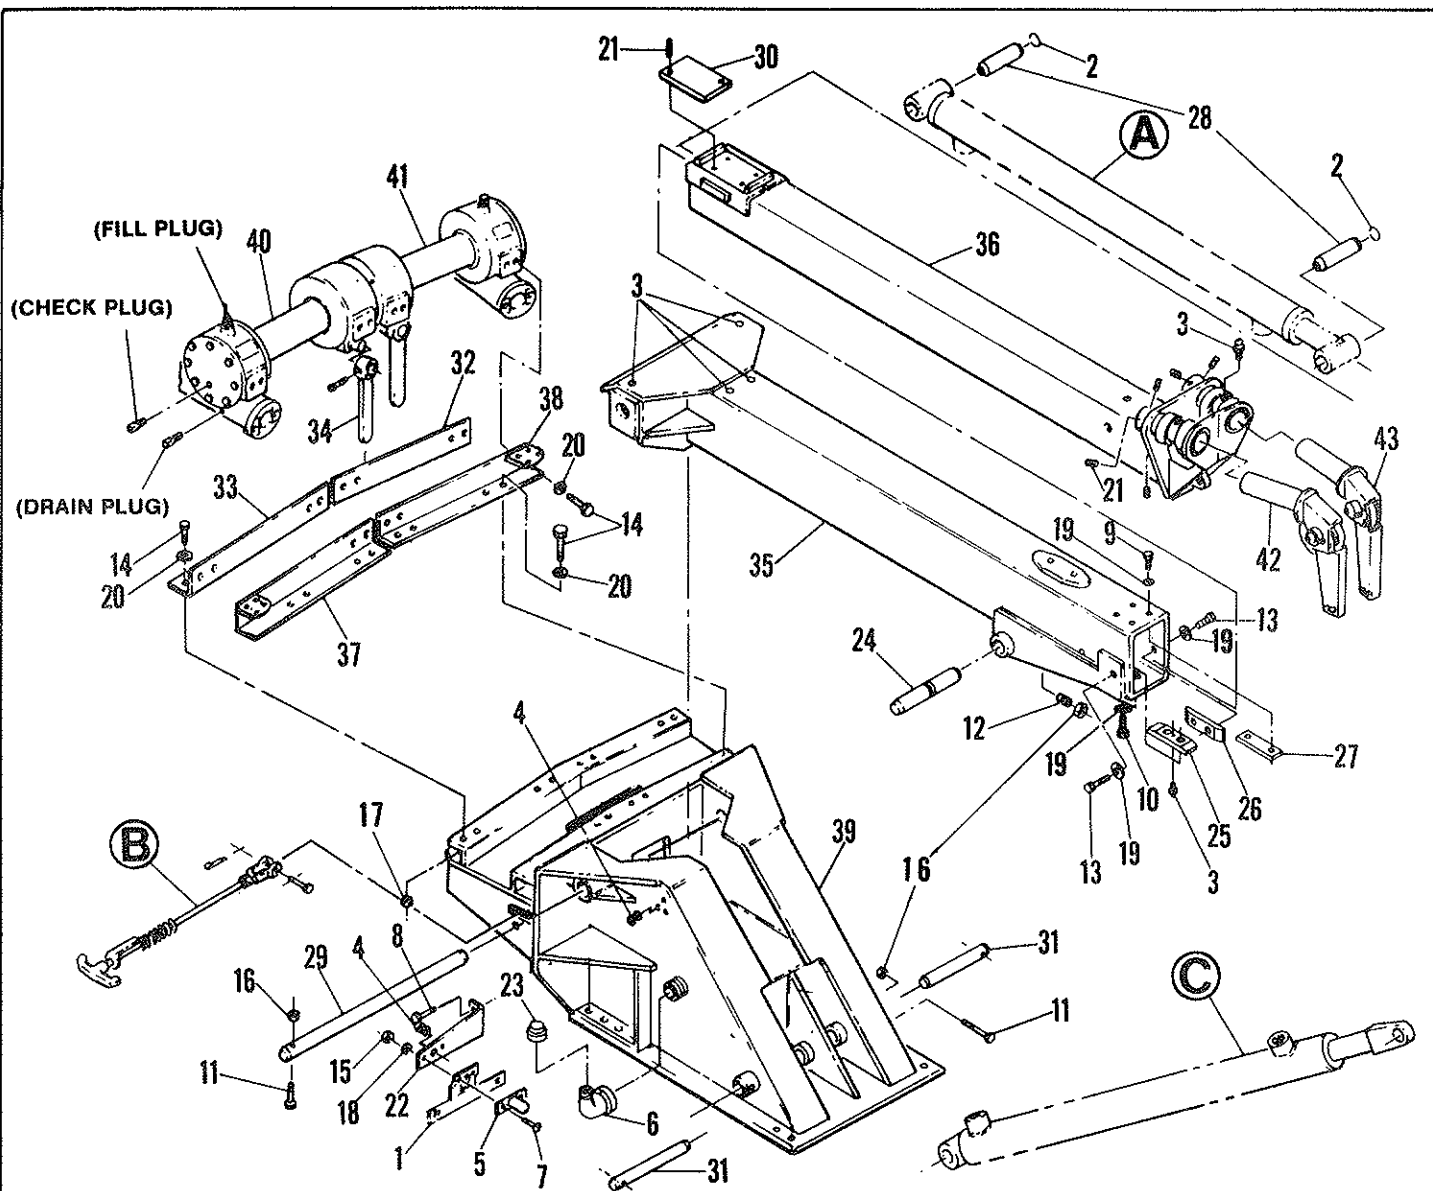

WRECKER ASSEMBLY

ITEM	PART NO.	DESCRIPTION	NO. REQ'D	ITEM	PART NO.	DESCRIPTION	NO. REQ'D
1	0300076	License Plate Holder	1	24	0700772	Shaft - Upper Elevation Cyl.	1
2	0300109	Snap Ring	4	25	0700775	Slide Pad - Bottom	1
3	0300113	Grease Fitting	7	26	0700776	Slide Pad - Side	2
4	0300117	Grommet - Rubber	2	27	0700778	Spacer - Boom Top	2
5	0300273	License Plate Illuminator	1	28	0700780	Shaft - Extension Cylinder	2
6	0300627	St. Ell. 1-1/2" NPT 90°	1	29	0700781	Shaft - Boom Pivot	1
7	0400061	1/4" - 20 x 3/4" Pan Head Screw	2	30	0700792	Slide Pad - Top	1
8	0400062	1/4" - 20 x 3/4" Cap Screw, THD, Cutting, Hex	2	31	0700804	Shaft - Lower Elevation Cyl.	2
9	0400121	3/8" - 16 x 3/4" Cap Screw Gr. 5, Plated	4	32	0701116	Angle - Winch Mtg. - Right Front	1
10	0400126	3/8" - 16 x 1" Cap Screw Gr. 5, Plated	4	33	0701117	Angle - Winch Mtg. - Left Front	1
11	0400130	3/8" - 16 x 3-1/2" Cap Screw Gr. 5, Plated	3	34	0701118	Handle, Clutch Control	2
12	0400139	3/8" - 16 x 1-1/2" Allen Head	1	35	0800248	Outer Boom Weldment	1
13	0400141	3/8" - 16 x 7/8" Cap Screw Gr. 5, Plated	4	36	0800249	Inner Boom Weldment	1
14	0400260	5/8" - 11 x 2" Cap Screw Gr. 5, Plated	32	37	0800396	Winch Angle Weldment - Left Rear	1
15	0400366	1/4" - 20 Nut - Plain, Plated	2	38	0800397	Winch Angle Weldment - Right Rear	1
16	0400392	3/8" - 16 Nut - Nylok, Plated	4	39	0800399	Wrecker Frame Weldment	1
17	0400421	5/8" - 11 Nut - Nylok, Plated	8	40	0900271	Winch - Left	1
18	0400452	1/4" Lockwasher - Helical	2	41	0900272	Winch - Right	1
19	0400482	3/8" Lockwasher - Helical	12	42	0900431	Swivel Boom Ass'y - Left (See Page 15)	1
20	0400508	5/8" Lockwasher - Helical	32	43	0900432	Swivel Boom Ass'y - Right (See Page 15)	1
21	0400554	3/8" Dia. x 1" Roll Pin	8	A	See Page - 13		
22	0700190	License Plate Bracket	1	B	See Page - 15		
23	0700283	Cap - Reservoir	1	C	See Page - 13		