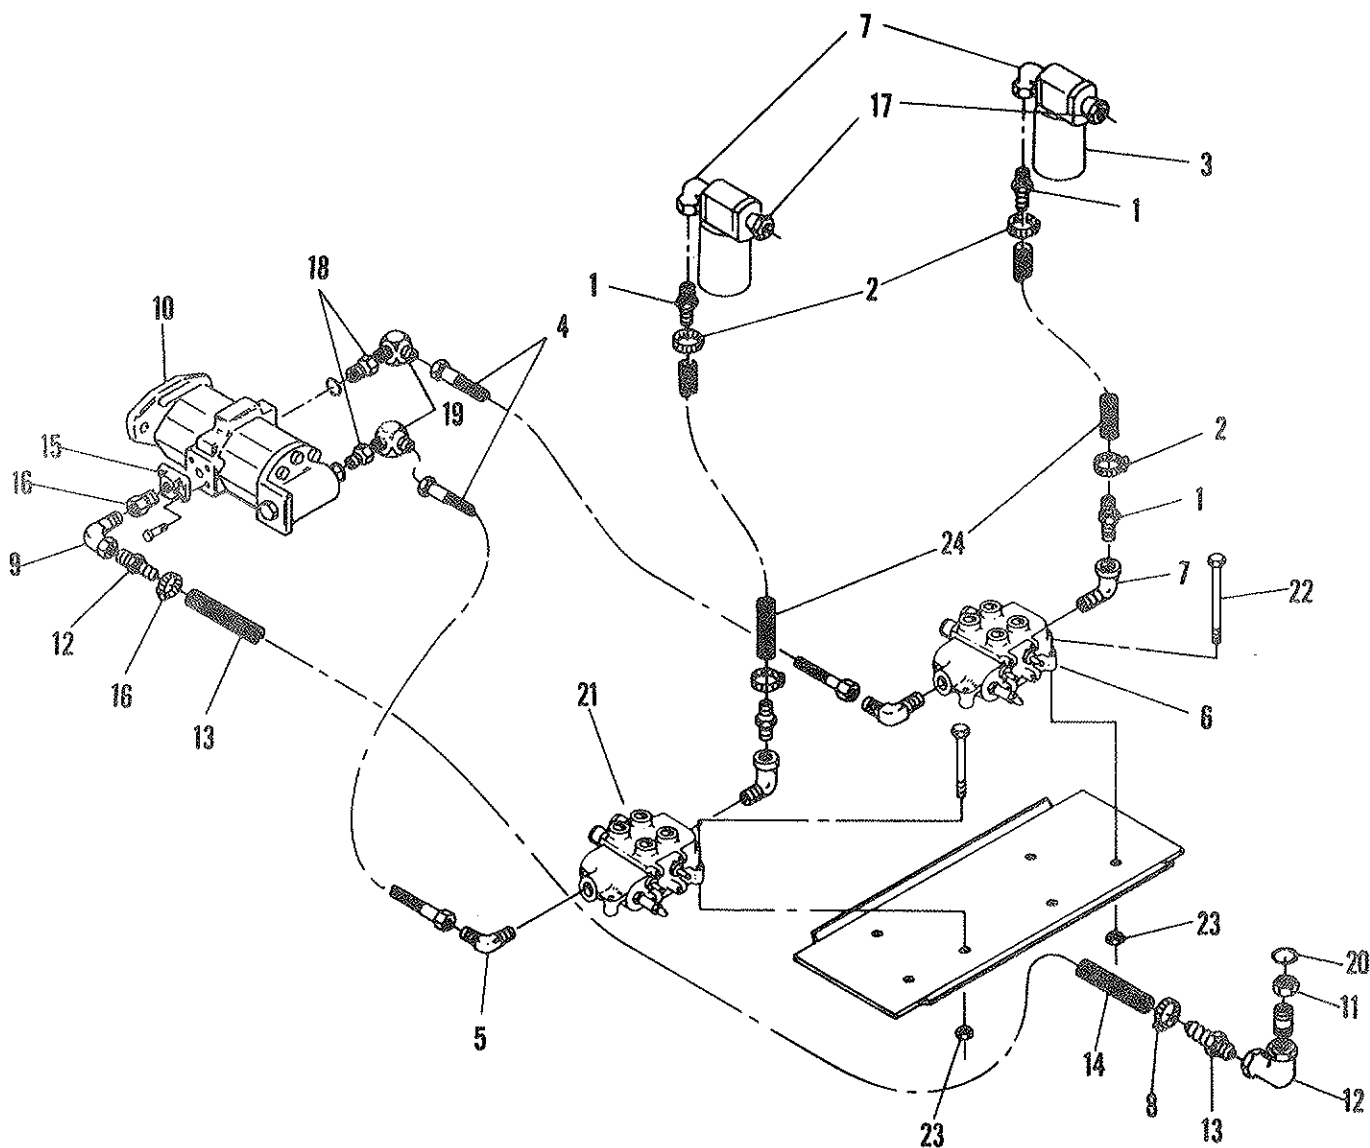

PUMP AND FILTER HYDRAULICS

ITEM	PART NO.	DESCRIPTION	NO.REQ'D	ITEM	PART NO.	DESCRIPTION	NO. REQ'D
1	0300055	Hose Barb - 3/4" I.D. Hose	4	13	0300666	Hose Barb 1 1/2" I.D. Hose	2
2	0300071	Hose Clamp - 1"	4	14	0300671	Suction Hose 1 1/2" I.D.	1
3	0300136	Filter	2	15	0300791	2" Split Flange Adapter	1
4	0300165	Hose - High Pressure	2	16	0300792	Reducer Bush. 2" NPTM x 1 1/2" NPTF	1
5	0300218	Elbow - 90° 3/4" NPT - 1/2" JIC	2	17	0300796	Bush. - 3/4" NPTM X 1" NPT Female	2
6	0300222	Valve - Two Spool - Rt.	1	18	0300813	Str. Conn. 1" SAE Male x 3/4" SAE Female	2
7	0300288	Street Ell. 90° - 3/4" NPT	4	19	0300814	Elbow 90° 3/4" SAE M x 1/2" JIC	2
8	0300364	Clamp - Hose - 2 1/4"	2	20	0300866	"O" Ring 1 7/8" Dia.	1
9	0300627	Street Ell. 90° 1-1/2" NPT	1	21	0301209	Valve - Two Spool - Left	1
10	0300635	Pump - Dana	1	22	0400125	Screw 3/8" - 16 x 3 3/4"	6
11	0300664	Tank Nipple w/Lock Nut	1	23	0400392	Nut 3/8" - 16 Nylok	6
12	0300665	Elbow - 1 1/2" - 90° NPT	1	24	0701153	Return Hose	2