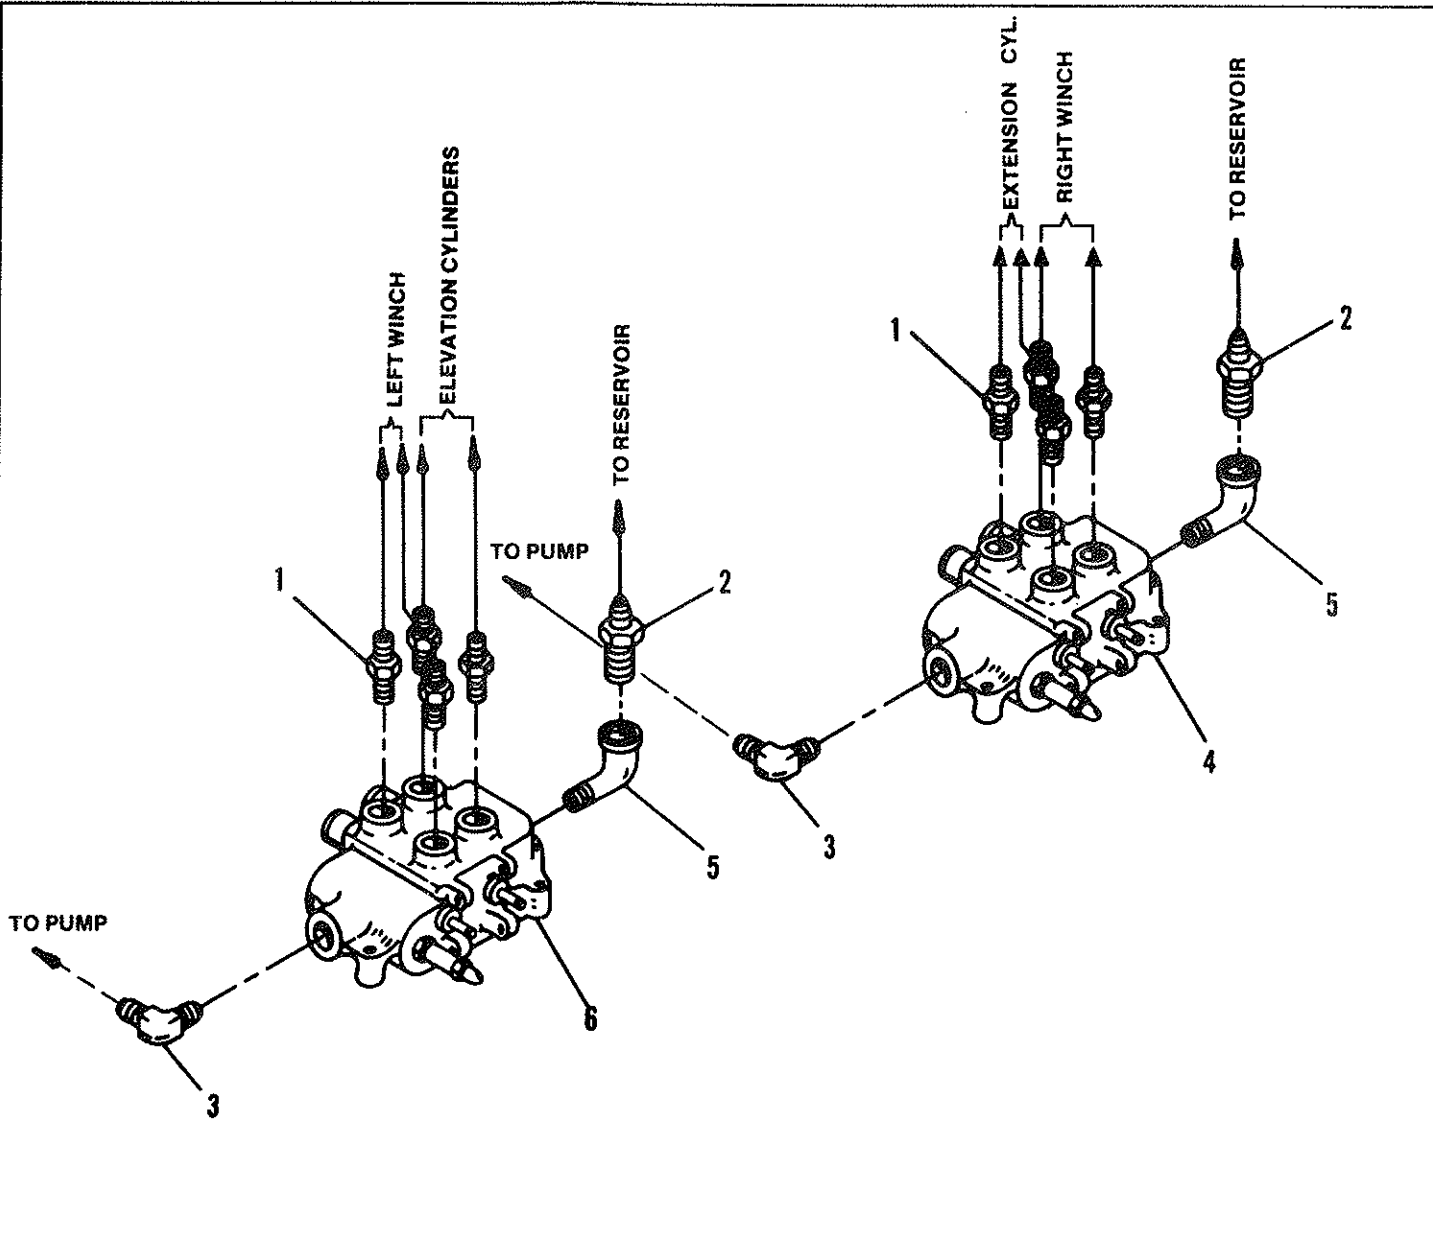

PUMP AND FILTER HYDRAULICS

ITEM	PART NO.	DESCRIPTION	NO.REQ'D	ITEM	PART NO.	DESCRIPTION	NO. REQ'D
1	0300055	Hose Barb - 3/4" I.D. Hose	4	13	0300666	Hose Barb 1 1/2" I.D. Hose	2
2	0300071	Hose Clamp - 1"	4	14	0300671	Suction Hose 1 1/2" I.D.	1
3	0300136	Filter	2	15	0300791	2" Split Flange Adapter	1
4	0300165	Hose - High Pressure	2	16	0300792	Reducer Bush. 2" NPTM x 1 1/2" NPTF	1
5	0300218	Elbow - 90° 3/4" NPT - 1/2" JIC	2	17	0300796	Bush. - 3/4" NPTM X 1" NPT Female	2
6	0300222	Valve - Two Spool - Rt.	1	18	0300813	Str. Conn. 1" SAE Male x 3/4" SAE Female	2
7	0300288	Street Ell. 90° - 3/4" NPT	4	19	0300814	Elbow 90° 3/4" SAE M x 1/2" JIC	2
8	0300364	Clamp - Hose - 2 1/4"	2	20	0300866	"O" Ring 1 7/8" Dia.	1
9	0300627	Street Ell. 90° 1-1/2" NPT	1	21	0301209	Valve - Two Spool - Left	1
10	0300635	Pump - Dana	1	22	0400125	Screw 3/8" - 16 x 3 3/4"	6
11	0300664	Tank Nipple w/Lock Nut	1	23	0400392	Nut 3/8" - 16 Nylok	6
12	0300665	Elbow - 1 1/2" - 90° NPT	1	24	0701153	Return Hose	2

ITEM	PART NO.	DESCRIPTION	NO. REQ'D
20	0300766	Male Branch Tee	1
21	0300767	Tee Union	1
22	0300787	Lower Hose Elev. Cyl	2
23	0300789	Straight Connector	4
24	0301225	Clamp (Hydraulic Tubing)	3
25	0301333	Upper Hose Elev. Cyl.	2
26	0400066	Cap Screw, Hex Hd., 1/4" - 20 x 3/4", Gr. 5, Pl.	3
27	0400107	5/16" - 18 x 2-1/2" Cap Screw	2
28	0400181	1/2" - 13 x 1-1/2" Hex Bolt	4
29	0400367	Nut (Nylon Lock) 1/4" - 20 Pl.	3
30	0400382	Nut (Nylock) 5/16" - 18	2
31	0701597	Tube - ST Steel	1
32	0701598	Tube - ST Steel	1
33	0701599	Tube - ST Steel	1
34	0701600	Tube - ST Steel	1
35	0701601	Tube - ST Steel	1
36	0701602	Tube - ST Steel	1
37	0800508	Bracket, Holding Valve (Weldment)	1
A		See Page 14. Valve Hydraulics	