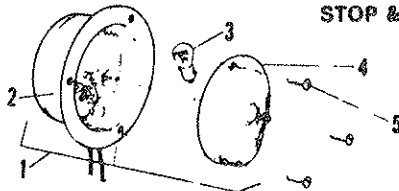

STOP & TURN LIGHT

1. Light, Stop & Turn - Complete
2. Housing, Stop & Turn Light
3. Bulb, Stop & Turn Light
4. Lens, Stop & Turn Light - Red
5. Screw, Lens

0300501
0300497
0300498
0300499
0300500