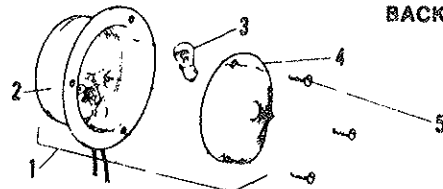

BACK-UP LIGHT

1. Light, Back-Up - Complete
2. Housing, Back-Up Light
3. Bulb, Back-Up Light
4. Lens, Back-Up Light - Clear
5. Screw, Lens

0300505
0300502
0300503
0300504
0300500