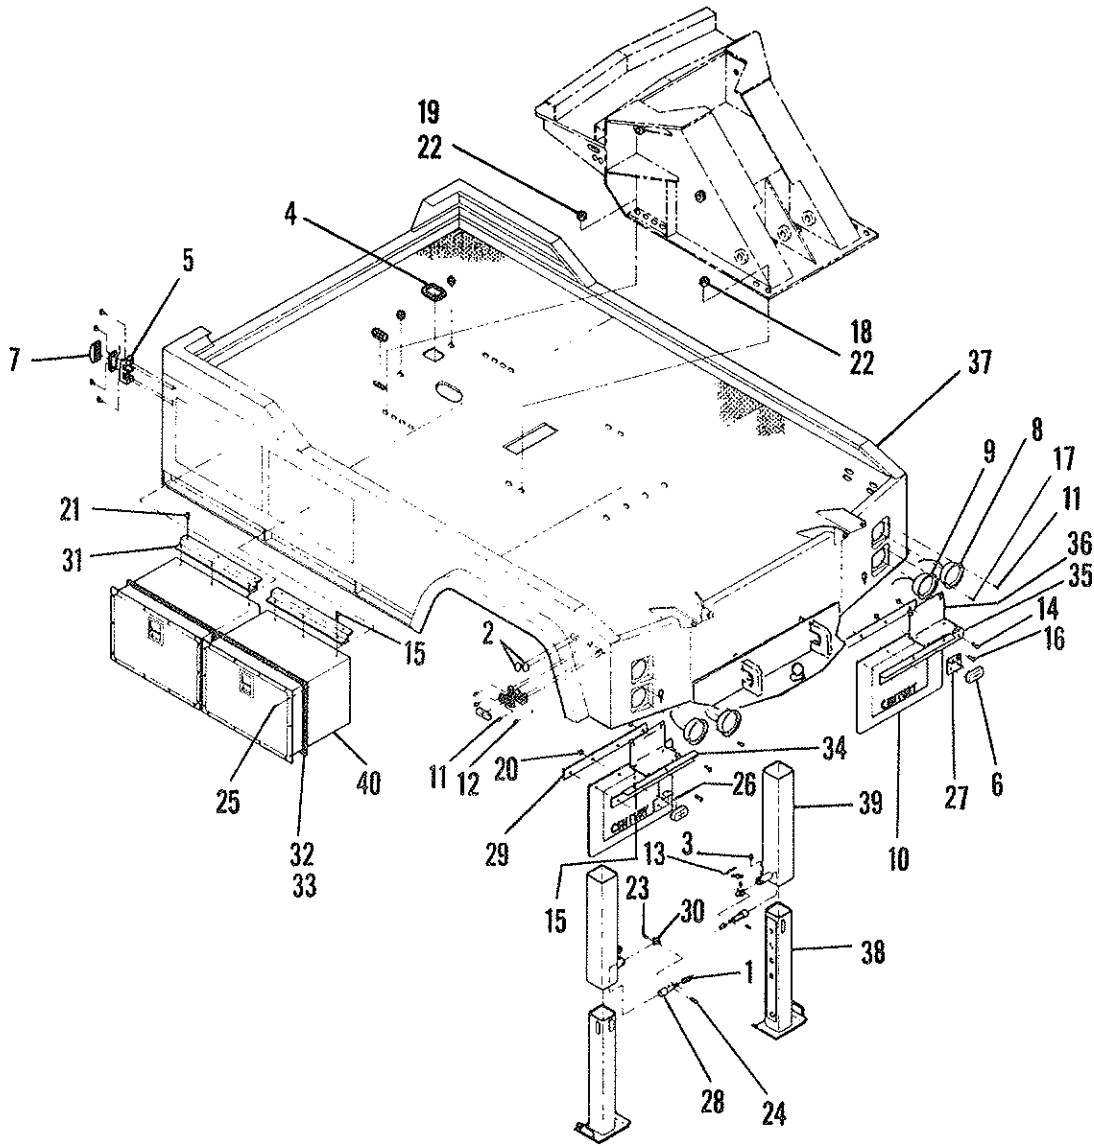

MODEL 820 EXPRESS

ITEM	PART NO.	DESCRIPTION	NO. REQ'D	ITEM	PART NO.	DESCRIPTION	NO. REQ'D
1	0300004	Spring, Plunger (Opt.)	2	21	0400396	"J" Nut (Opt.)	3 (Per Box)
2	0300032	Plug 1" Dia. Hole	2	22	0400431	Nut Nylok 3/4" - 10 Gr. 8	12
3	0300113	Grease Fitting (Opt.)	2	23	0400561	Roll Pin 5/32" x 1 3/4" (Opt.)	2
4	0300124	Grommet Caterpillar	4	24	0400563	Roll Pin 3/16" x 1 3/4" (Opt.)	2
5	0300242	Guard, Chrome-Light (Opt.)	4	25	0400567	Rivet (Opt.)	14 (Per Box)
6	0300427	Light Clearance-Red	4	26	0700159	Brkt. Clearance - Left	1
7	0300428	Light Clearance-Amber	2	27	0700160	Brkt. Clearance - Right	1
8	0300501	Light Stop & Turn	2	28	0700526	Plunger Pin (Opt.)	2
9	0300505	Light Back Up	2	29	0700554	Bar Mud Flap Mtg. (Opt.)	2
10	0301223	Mud Flap (Opt.)	2	30	0700559	Plunger Handle (Opt.)	2
11	0400042	No. 10-24 x 1/2" Pan Hd.	24	31	0701091	Brkt. Support (Opt.)	1 (Per Box)
12	0400046	No. 10-24 x 3/4" (Opt.)	8	32	0701108	Sponge - Top Bottom (Opt.)	2 (Per Box)
13	0400047	Set Screw (Opt.)	2	33	0701109	Sponge - Right & Left (Opt.)	2 (Per Box)
14	0400122	Screw 3/8" - 16 x 1 1/4" (Opt.)	6	34	0701570	Angle Flap Mtg. Left (Opt.)	1
15	0400126	Screw 3/8" - 16 x 1" (Opt.)	4	35	0701571	Angle Flap Mtg. Right (Opt.)	1
16	0400132	Screw 3/8" - 16 x 1 1/2"	2	36	0701644	Mud Flap Mtg. Brkt. (Opt.)	2
17	0400141	Screw 3/8" - 16 x 7/8" (Opt.)	8	37	0800495	Body Weldment	1
18	0400288	Screw 3/4" - 10 x 2 1/2" Gr. 8	4	38	0800504	Inner Jack Weldment (Opt.)	2
19	0400289	Screw 3/4" - 10 x 3" Gr. 8	8	39	0800507	Outer Jack Weldment (Opt.)	2
20	0400392	Nut, Hex 3/8" - 16 Nylok	20	40	0900128	Tool Box (Opt.)	1