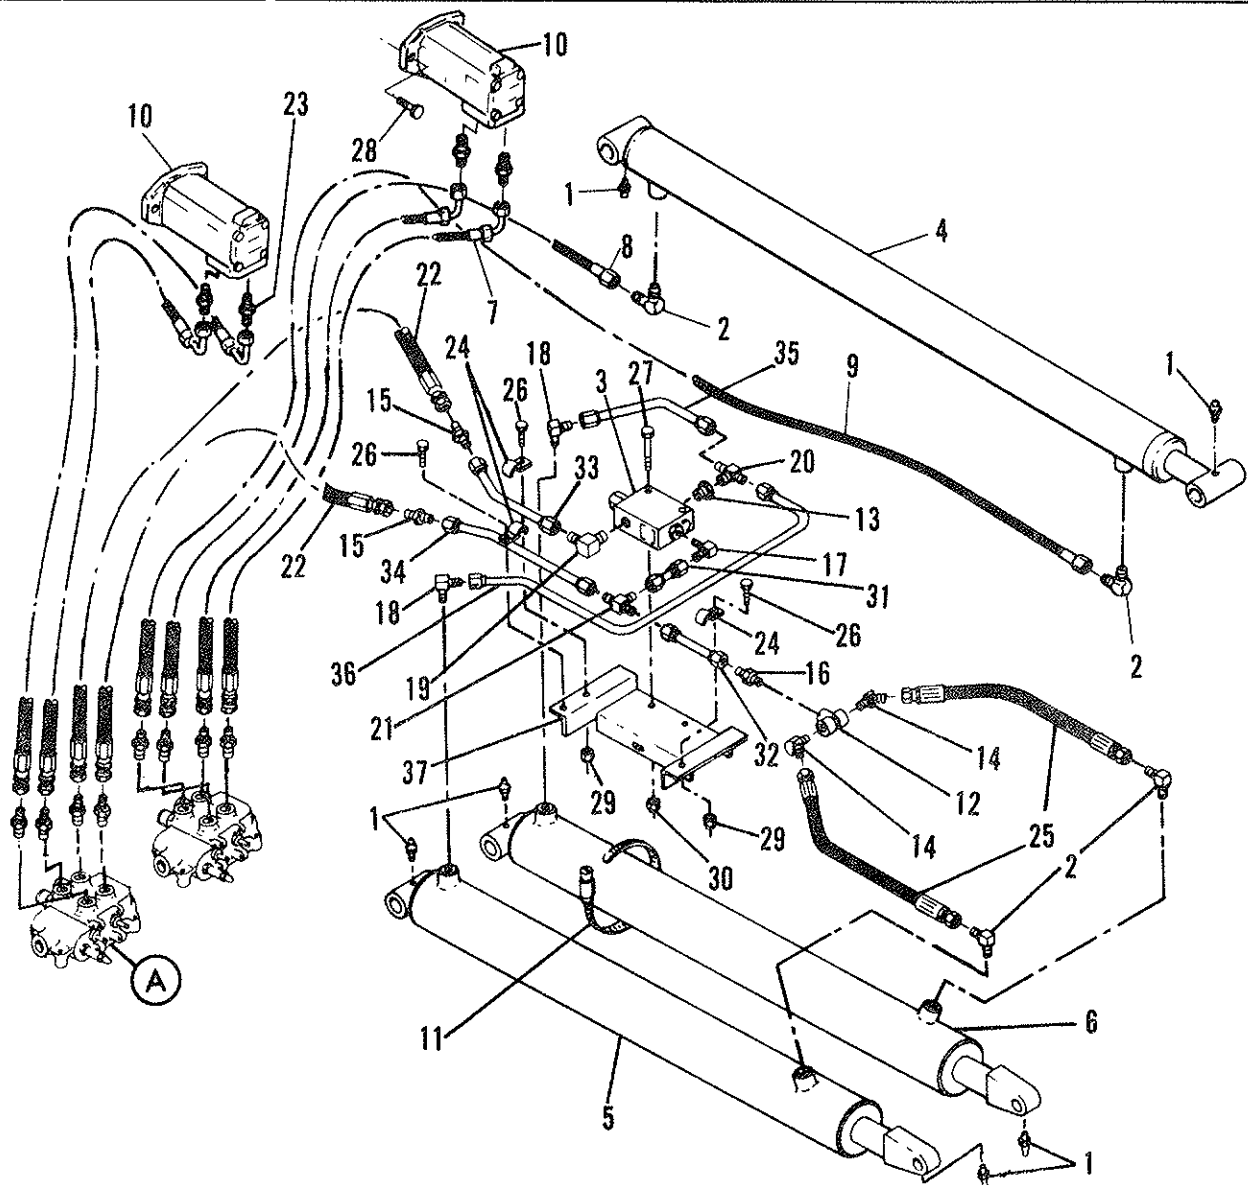

ELEVATION CYLINDER, EXTENSION CYLINDER AND WINCH MOTOR HYDRAULICS

ITEM	PART NO.	DESCRIPTION	NO. REQ'D
1	0300113	Grease Fitting	6
2	0300229	Male Elbow	4
3	0300310	Holding Valve	1
4	0300631	Extension Cylinder	1
5	0300632	Lift Cylinder - Left	1
6	0300636	Lift Cylinder - Right	1
7	0300657	Hose 1/2" x 46" Long	4
8	0300659	Hose 40" Long	1
9	0300660	Hose 120" Long	1
10	0300691	Winch Motor	2
11	0300710	Hose Clamp	1
12	0300756	Female Pipe Tee	1
13	0300 57	Reducer Bushing	1
14	0300759	Male 45° Elbow	2
15	0300761	Straight Adapter	2
16	0300762	Male Connector	1
17	0300763	Male Elbow	1
18	0300764	Male Elbow	2
19	0300765	Male Elbow	1

ITEM	PART NO.	DESCRIPTION	NO. REQ'D
20	0300766	Male Branch Tee	1
21	0300767	Tee Union	1
22	0300787	Lower Hose Elev. Cyl	2
23	0300789	Straight Connector	4
24	0301225	Clamp (Hydraulic Tubing)	3
25	0301333	Upper Hose Elev. Cyl.	2
26	0400066	Cap Screw, Hex Hd., 1/4" - 20 x 3/4", Gr. 5, Pl.	3
27	0400107	5/16" - 18 x 2-1/2" Cap Screw	2
28	0400181	1/2" - 13 x 1-1/2" Hex Bolt	4
29	0400367	Nut (Nylon Lock) 1/4" - 20 Pl.	3
30	0400382	Nut (Nylock) 5/16" - 18	2
31	0701597	Tube - ST Steel	1
32	0701598	Tube - ST Steel	1
33	0701599	Tube - ST Steel	1
34	0701600	Tube - ST Steel	1
35	0701601	Tube - ST Steel	1
36	0701602	Tube - ST Steel	1
37	0800508	Bracket, Holding Valve (Weldment)	1
A		See Page 14. Valve Hydraulics