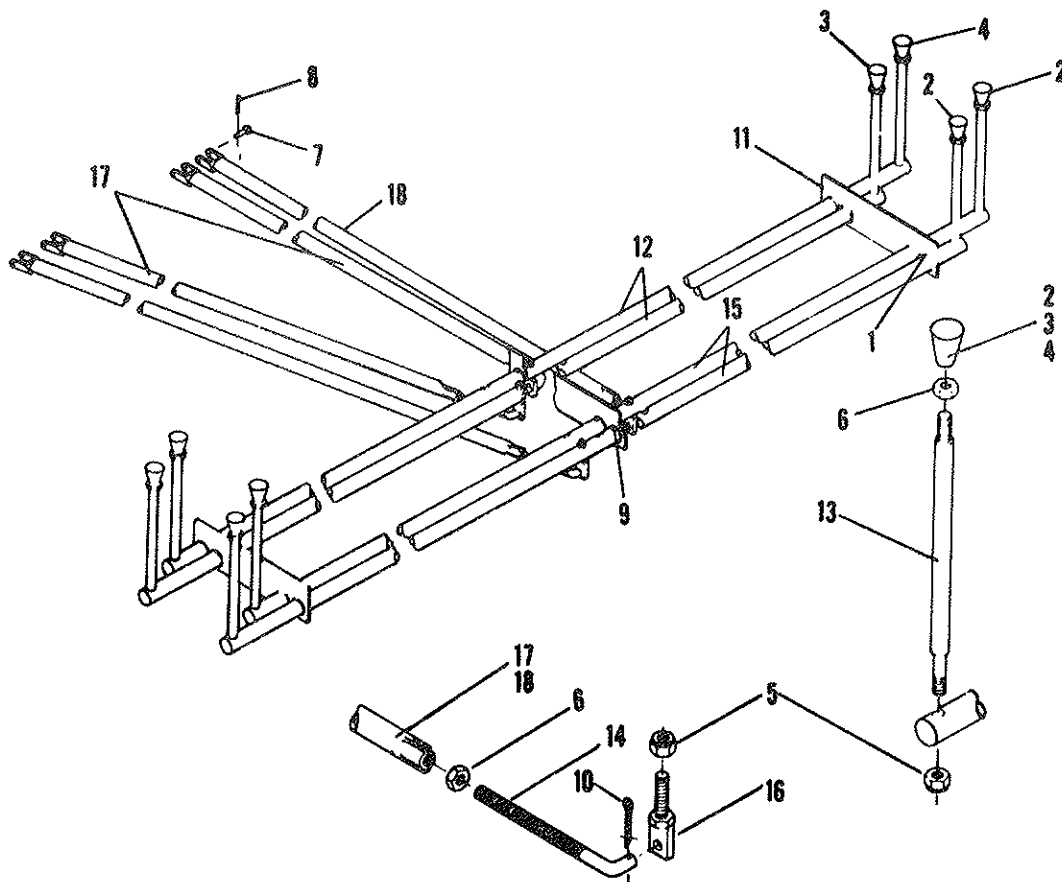

WRECKER ASSEMBLY

ITEM	PART NO.	DESCRIPTION	NO. REQ'D	ITEM	PART NO.	DESCRIPTION	NO. REQ'D
1	0300076	License Plate Holder	1	24	0700772	Shaft - Upper Elevation Cyl.	1
2	0300109	Snap Ring	4	25	0700775	Slide Pad - Bottom	1
3	0300113	Grease Fitting	7	26	0700776	Slide Pad - Side	2
4	0300117	Grommet - Rubber	2	27	0700778	Spacer - Boom Top	2
5	0300273	License Plate Illuminator	1	28	0700780	Shaft - Extension Cylinder	2
6	0300627	St. Ell. 1-1/2" NPT 90°	1	29	0700781	Shaft - Boom Pivot	1
7	0400061	1/4" - 20 x 3/4" Pan Head Screw	2	30	0700792	Slide Pad - Top	1
8	0400062	1/4" - 20 x 3/4" Cap Screw, THD, Cutting, Hex	2	31	0700804	Shaft - Lower Elevation Cyl.	2
9	0400121	3/8" - 16 x 3/4" Cap Screw Gr. 5, Plated	4	32	0701116	Angle - Winch Mtg. - Right Front	1
10	0400126	3/8" - 16 x 1" Cap Screw Gr. 5, Plated	4	33	0701117	Angle - Winch Mtg. - Left Front	1
11	0400130	3/8" - 16 x 3-1/2" Cap Screw Gr. 5, Plated	3	34	0701118	Handle, Clutch Control	2
12	0400139	3/8" - 16 x 1-1/2" Allen Head	1	35	0800248	Outer Boom Weldment	1
13	0400141	3/8" - 16 x 7/8" Cap Screw Gr. 5, Plated	4	36	0800249	Inner Boom Weldment	1
14	0400260	5/8" - 11 x 2" Cap Screw Gr. 5, Plated	32	37	0800396	Winch Angle Weldment - Left Rear	1
15	0400366	1/4" - 20 Nut - Plain, Plated	2	38	0800397	Winch Angle Weldment - Right Rear	1
16	0400392	3/8" - 16 Nut - Nylok, Plated	4	39	0800399	Wrecker Frame Weldment	1
17	0400421	5/8" - 11 Nut - Nylok, Plated	8	40	0900271	Winch - Left	1
18	0400452	1/4" Lockwasher - Helical	2	41	0900272	Winch - Right	1
19	0400482	3/8" Lockwasher - Helical	12	42	0900431	Swivel Boom Ass'y - Left (See Page 15)	1
20	0400508	5/8" Lockwasher - Helical	32	43	0900432	Swivel Boom Ass'y - Right (See Page 15)	1
21	0400554	3/8" Dia. x 1" Roll Pin	8	A	See Page - 13		
22	0700190	License Plate Bracket	1	B	See Page - 15		
23	0700283	Cap - Reservoir	1	C	See Page - 13		