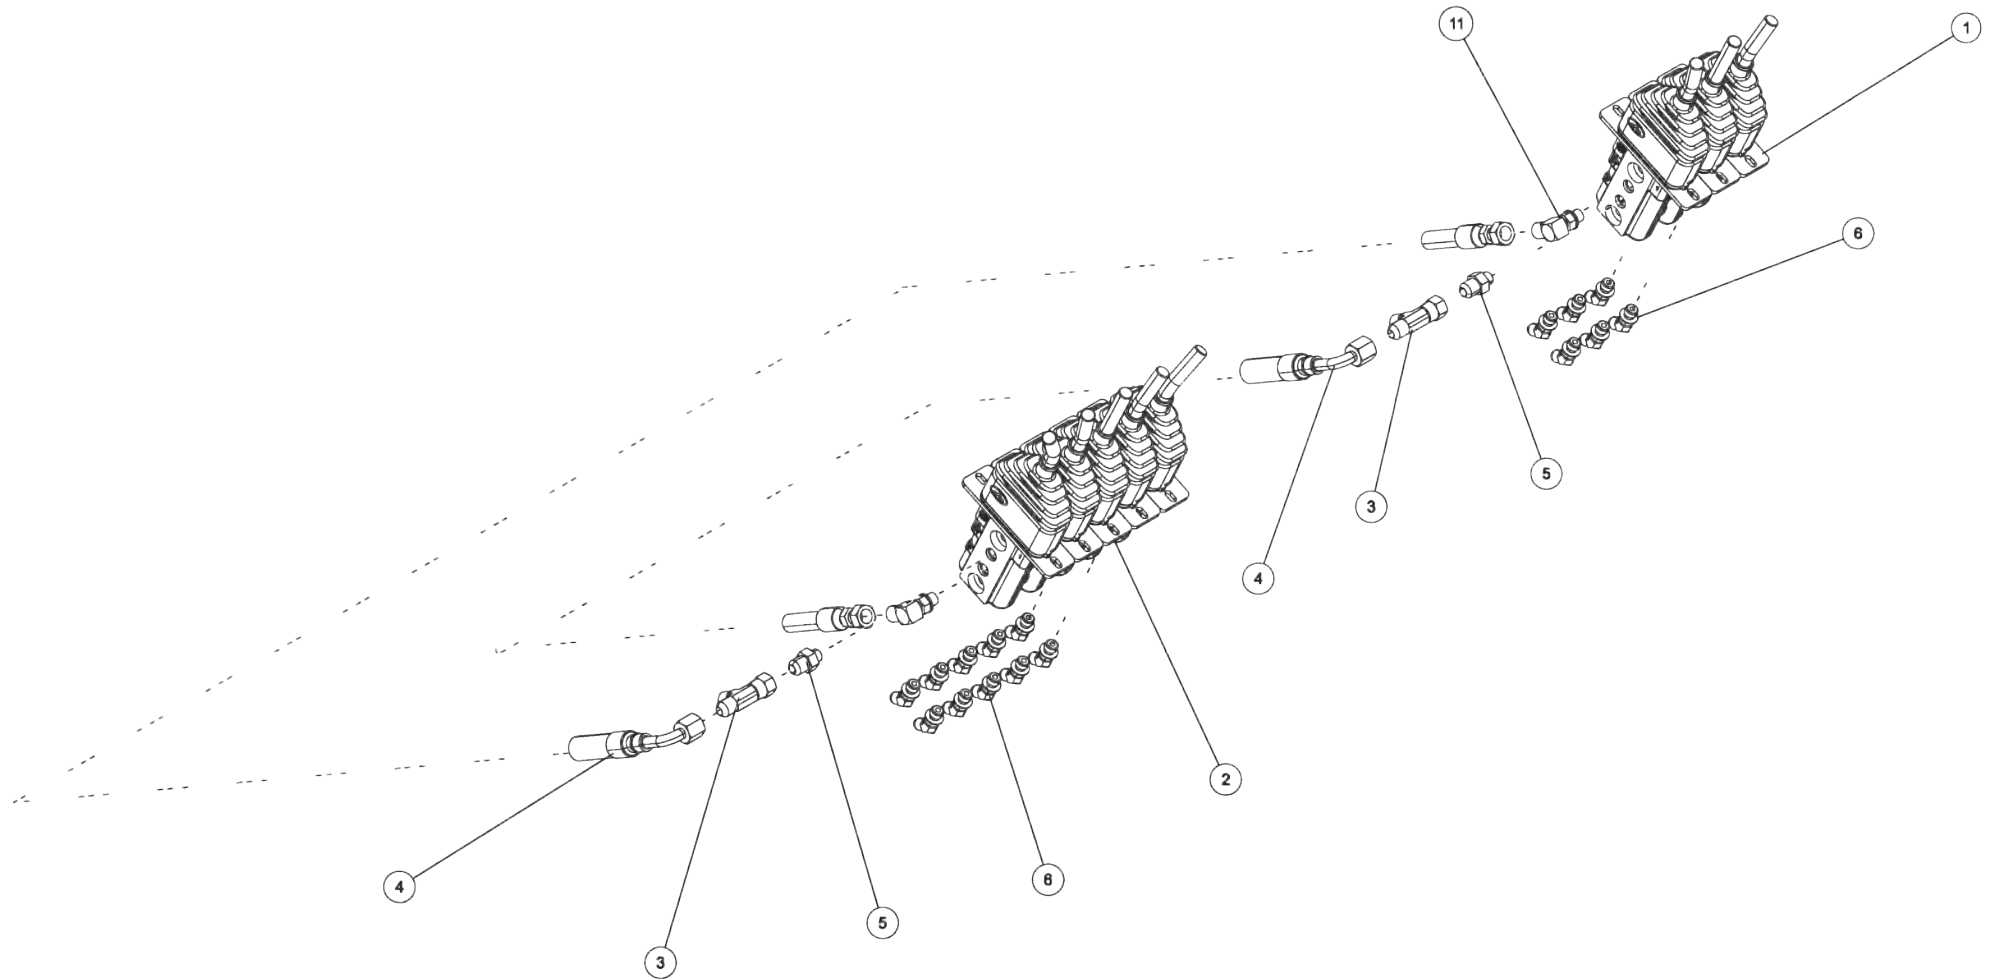

Section I - PARTS

0911324, RH CONTROL STATION ASSEMBLY 5 WINCH WV (cont'd)

Section I - PARTS

0911324, RH CONTROL STATION ASSEMBLY 5 WINCH WV (cont'd)

ITEM	PART NUMBER	DESCRIPTION	QTY
--	0911324	RH CONTROL STATION ASSEMBLY 5 WINCH WV	
1	03016755	VLV-3 SPL PILOT W/THREADED HDL	1
2	03016757	VLV-5 SPL PILOT W/THREADED HDL	1
3	0301781	FITTING, SWV NUT RUN TEE	2
4	0301998	HOSE HYD, 24" LG	2
5	0302695	ADAPTER, 6MJ-4MB	2
6	0311427	FITTING, 4MJ-4MB 45	16
7	0400066	SCREW, 1/4-20X3/4 HHC GR5	18
8	0400367	NUT, 1/4-20 LOK	18
9	0724777	PLATE-JOYSTICK COVER	1
10	0810056	CNTRL FRAME WLDMT-RT PILOT VLV	1
11	IC209	FTG-90DEG ADPTR 1/4 ORB	2