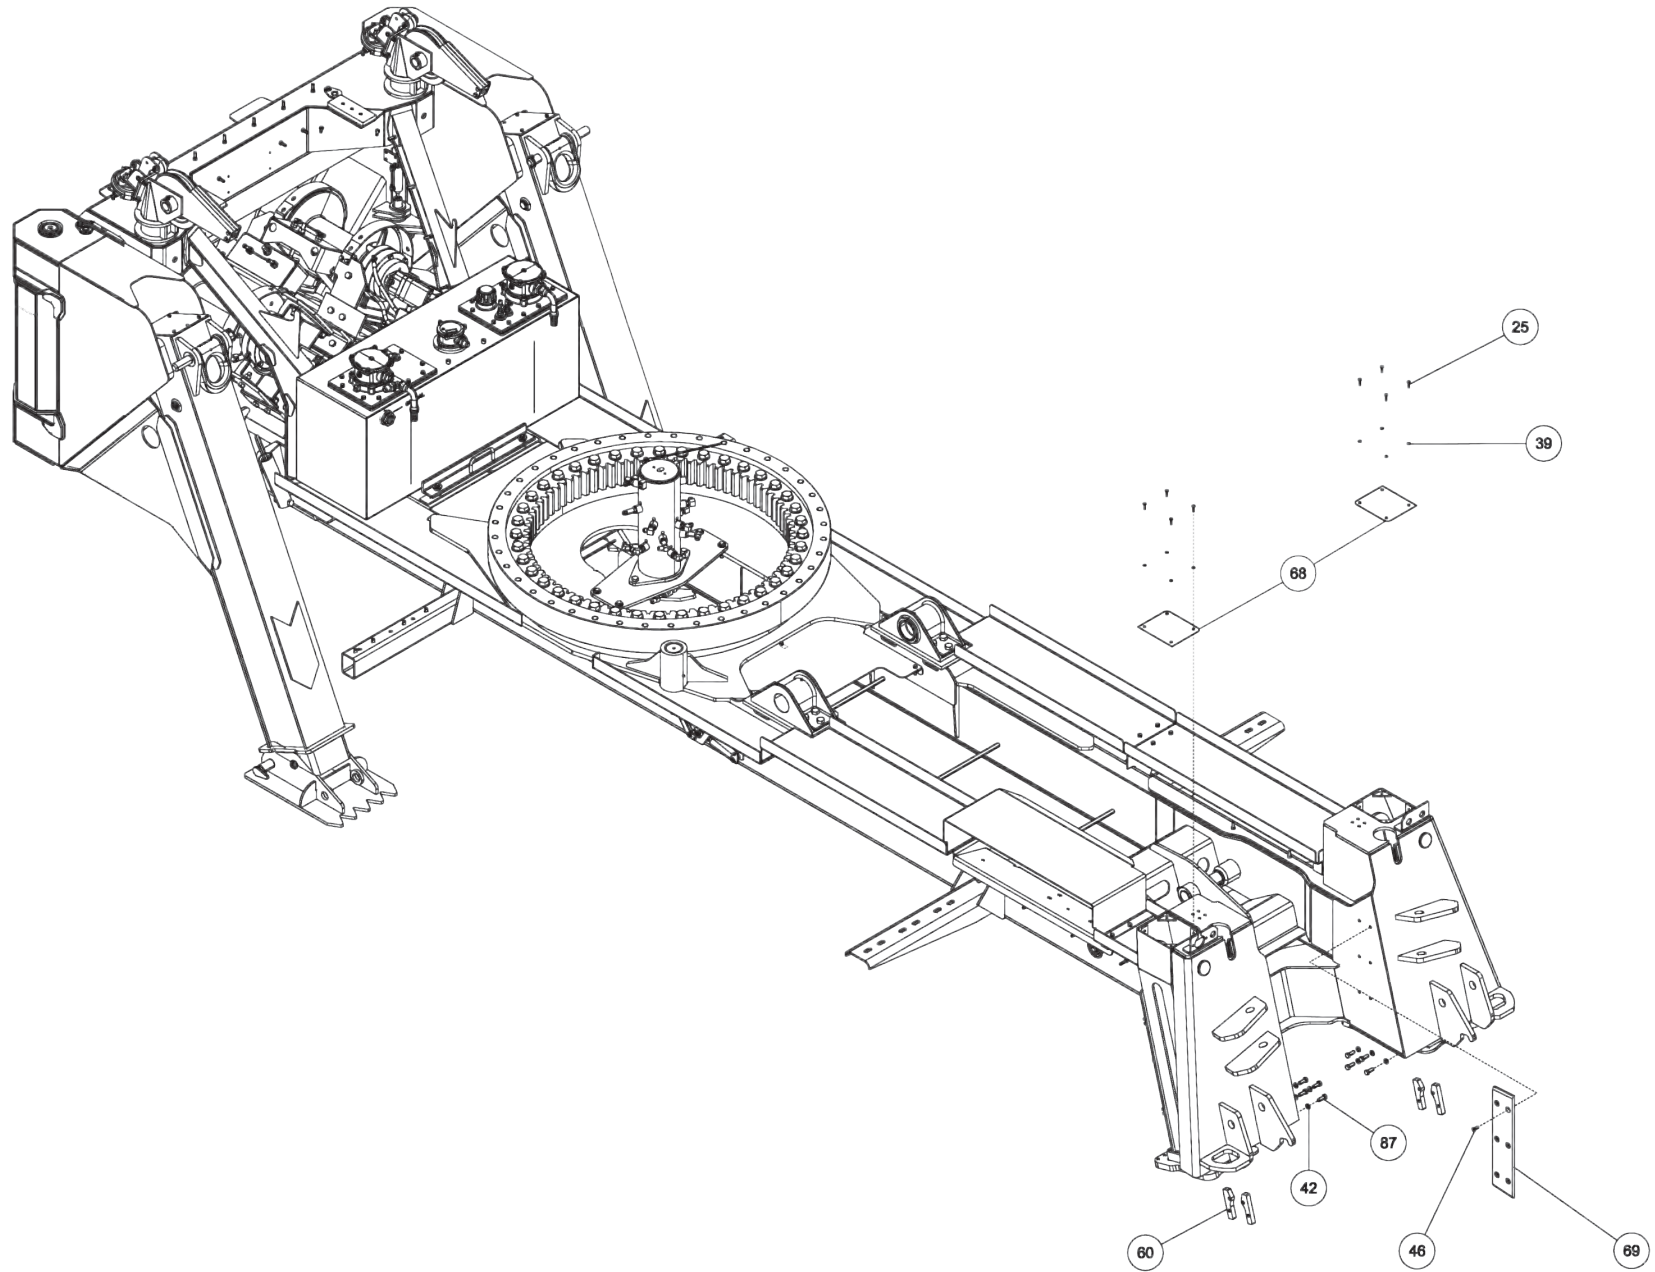

Section I - PARTS

09004042, SUBFRAME ASSEMBLY, 1150 KNEE RXP (cont'd)

Section I - PARTS

09004042, SUBFRAME ASSEMBLY, 1150 KNEE RXP (cont'd)

ITEM	PART NUMBER	DESCRIPTION	QTY
--	09004042	SUBFRAME ASSEMBLY, 1150 KNEE RXP	
1	0300041	CONNECTOR, 8MJ-8MB	4
2	0300108	SNAP RING, 2.5 5100-250	2
3	0300113	GREASE FITTING, 1/4-28 STR	5
4	0300229	FITTING, ELB 8MJ-8MP90	1
5	0300347	PLUG, 1/2 SQ HEAD BLK	1
6	03010029	BUSHING, AL BZ 3.0X2.5X1.9	4
7	0301368	ADAPTER, 16MB-12MJ	1
8	03016107	HYD TEE, 16MJ-16FJX-16MJ	1
9	0301620	FITTING, HYD. 6MJ - 6MB90	4
10	0301696	FITTING, ELB 90 DEG 6MJ-6FJX90	1
11	0301781	FITTING, SWV NUT RUN TEE	1
12	0301895	GREASE FITTING, 1/8 STR PTF	8
13	0302170	FITTING, SWV 90 DEG BENT	2
14	0302474	PIN, LINCH 3/16	8
15	0302538	BUSHING - U/L	2
16	0302575	FITTING-BULKHEAD RUN TEE	2
17	0302727	FITTING, HYD CONN	2
18	0306746	CYL HYD - FOLD	2
19	0307061	WINCH-35K DP 2-SP N.DRUM W/TEN	2
20	0307345	CONNECTOR, 16FJ-12MJ	1
21	0310432	FITTING - ADAPTER 16MJ-20MB	2
22	0310637	PLUG, HOLE	2
23	0311747	BEARING ROTATOR	1
24	0312575	BOOM PIVOT BRKT-MACHINED	2
25	0400070	SCREW, 1/4-20X1 HHC GR5	8
26	0400109	SCREW, 5/16-18X1 HHC GR5	1
27	0400126	SCREW, 3/8-16X1 HHC GR5	4
28	0400132	SCREW, 3/8-16X1-1/2 HHC GR5	19
29	0400206	SCREW, 1/2-13X5 HHC GR5	2
30	0400237	SCREW, 1/2-13X4 HHC GR5	2
31	0400262	SCREW, 5/8-11X2-1/2 HHC GR8	32
32	0400286	SCREW, 3/4-10X2-3/4 HHC GR8	12
33	0400338	SCREW, 1-8X6-1/2 HHC GR8	41
34	0400379	NUT, 5/16-18 SPR J	8
35	0400408	NUT, 1/2-13 LOK	4
36	0400416	NUT, 1/2-13 LOK GR8	4
37	0400426	NUT, 5/8-11 LOK GR8	32
38	0400431	NUT, 3/4-10 LOK GR8	12
39	0400452	LKWASHER, 1/4	8
40	0400480	WASHER, 3/8	4
41	0400482	LKWASHER, 3/8	4
42	0400491	LKWASHER, 1/2	10
43	0400497	WASHER, 1/2 GR8	6
44	0400503	WASHER, 5/8 GR8	32

ITEM	PART NUMBER	DESCRIPTION	QTY
45	0400522	WASHER, 1-1/16X2X1/8 TH YZ	41
46	0400980	SCREW, 3/8-16X1 FHS	12
47	0402032	SCREW, 5/16-18X1 HHC SS	4
48	0402118	LKWASHER, 5/16 SS	8
49	0402121	LKWASHER, 3/8 SS	16
50	07002416	PIN, U/L LIFT CYLINDER BASE	2
51	07002417	COVER, LEFT CHAIN BOX	1
52	07002418	COVER, RIGHT CHAIN BOX	1
53	07002692	FLOOR SHEET, MID CENTER COVER	1
54	07002693	FLOOR SHEET, LEFT MID DECK	1
55	07002696	FLOOR SHEET, RIGHT MID DECK	1
56	07002697	FLOOR SHEET, LEFT REAR DECK	1
57	07002698	FLOOR SHEET, RIGHT REAR DECK	1
58	07002699	CHANNEL, VALVE COVER	1
59	07008501	PLATE, FRONT HYD COVER	1
60	07030626	PLATE - SPACER	4
61	0714581	PLATE, BOLTING	4
62	0715947	ANGLE, WINCH MTG	2
63	0715948	ANGLE, WINCH MTG	2
64	0715949	ANGLE, WINCH MTG	2
65	0715950	ANGLE, WINCH MTG	2
66	0717763	PIN, FLEET SHEAVE	2
67	0717843	PIN, CABLE RETAINER	4
68	0722002	PLATE - REAR O/R COVER	2
69	0724476	PAD - NYLATORN - BBOM GUIDE	2
70	0725440	SHIM, WINCH, 35K DP	8
71	0725476	PLATE HYD SWIVEL MTG	1
72	08003512	SUBFRAME FINAL WLMT, 1150K RXP	1
73	0806727	PIN - PIVOT WLDT	2
74	09000229	PIVOT MTG HOUSE LOCK ASSY	2
75	0906572	KIT-WINCH CABLE STOW	2
76	0908055	REVERSING SHEAVE SUB-ASSEMBLY	2
77	0908062	CABLE SHEAVE & TENSIONER ASSY	2
78	0908432	ROTATOR PINLOCK ASSY	1
79	0910915	KIT, FRONT VALVE MOUNTING	1
80	0911877	KIT, SWIVEL PKG HYD ROTARY	1
81	24679012	LH LEG ASSEMBLY (USA)	1
82	24679013	RH LEG ASSEMBLY (USA)	1
83	25559013	RESERVOIR ASSEMBLY SPO	1
84	26687634	THRUST WASHER	2
85	805352500	PIN WELDT UPPER TILT CY	4
86	9010520	FITTING-ELBOW 1/4T-1/4NPT	2
87	9041402	1/2 NC X 1 1/4 HHCS PLT GR8	10
88	9041406	1/2 NC X 2 1/2 HHCS PL GR8	4