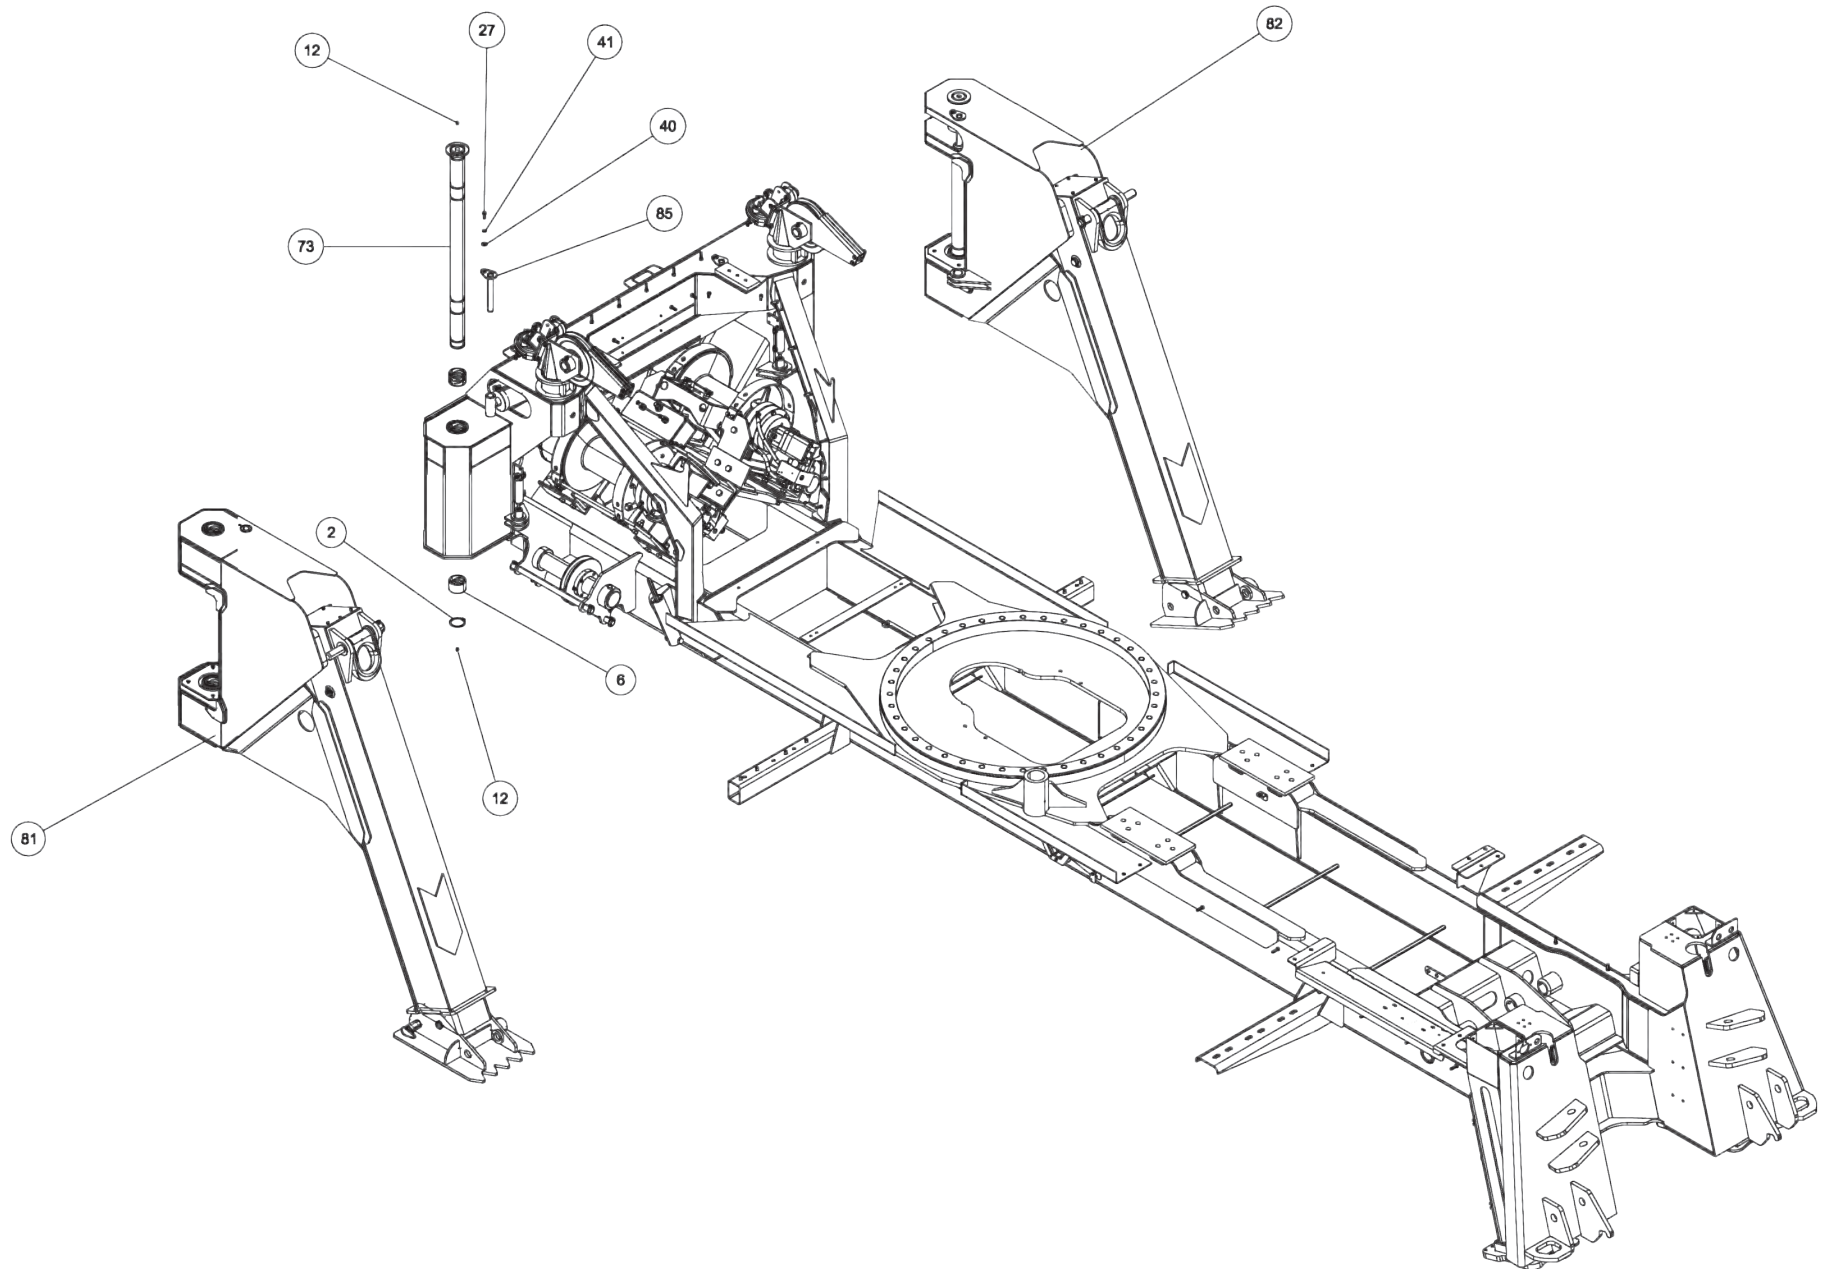

Section I - PARTS

09004042, SUBFRAME ASSEMBLY, 1150 KNEE RXP (cont'd)

Section I - PARTS

09004042, SUBFRAME ASSEMBLY, 1150 KNEE RXP (cont'd)

ITEM	PART NUMBER	DESCRIPTION	QTY
--	09004042	SUBFRAME ASSEMBLY, 1150 KNEE RXP	
1	0300041	CONNECTOR, 8MJ-8MB	4
2	0300108	SNAP RING, 2.5 5100-250	2
3	0300113	GREASE FITTING, 1/4-28 STR	5
4	0300229	FITTING, ELB 8MJ-8MP90	1
5	0300347	PLUG, 1/2 SQ HEAD BLK	1
6	03010029	BUSHING, AL BZ 3.0X2.5X1.9	4
7	0301368	ADAPTER, 16MB-12MJ	1
8	03016107	HYD TEE, 16MJ-16FJX-16MJ	1
9	0301620	FITTING, HYD. 6MJ - 6MB90	4
10	0301696	FITTING, ELB 90 DEG 6MJ-6FJX90	1
11	0301781	FITTING, SWV NUT RUN TEE	1
12	0301895	GREASE FITTING, 1/8 STR PTF	8
13	0302170	FITTING, SWV 90 DEG BENT	2
14	0302474	PIN, LINCH 3/16	8
15	0302538	BUSHING - U/L	2
16	0302575	FITTING-BULKHEAD RUN TEE	2
17	0302727	FITTING, HYD CONN	2
18	0306746	CYL HYD - FOLD	2
19	0307061	WINCH-35K DP 2-SP N.DRUM W/TEN	2
20	0307345	CONNECTOR, 16FJ-12MJ	1
21	0310432	FITTING - ADAPTER 16MJ-20MB	2
22	0310637	PLUG, HOLE	2
23	0311747	BEARING ROTATOR	1
24	0312575	BOOM PIVOT BRKT-MACHINED	2
25	0400070	SCREW, 1/4-20X1 HHC GR5	8
26	0400109	SCREW, 5/16-18X1 HHC GR5	1
27	0400126	SCREW, 3/8-16X1 HHC GR5	4
28	0400132	SCREW, 3/8-16X1-1/2 HHC GR5	19
29	0400206	SCREW, 1/2-13X5 HHC GR5	2
30	0400237	SCREW, 1/2-13X4 HHC GR5	2
31	0400262	SCREW, 5/8-11X2-1/2 HHC GR8	32
32	0400286	SCREW, 3/4-10X2-3/4 HHC GR8	12
33	0400338	SCREW, 1-8X6-1/2 HHC GR8	41
34	0400379	NUT, 5/16-18 SPR J	8
35	0400408	NUT, 1/2-13 LOK	4
36	0400416	NUT, 1/2-13 LOK GR8	4
37	0400426	NUT, 5/8-11 LOK GR8	32
38	0400431	NUT, 3/4-10 LOK GR8	12
39	0400452	LKWASHER, 1/4	8
40	0400480	WASHER, 3/8	4
41	0400482	LKWASHER, 3/8	4
42	0400491	LKWASHER, 1/2	10
43	0400497	WASHER, 1/2 GR8	6
44	0400503	WASHER, 5/8 GR8	32

ITEM	PART NUMBER	DESCRIPTION	QTY
45	0400522	WASHER, 1-1/16X2X1/8 TH YZ	41
46	0400980	SCREW, 3/8-16X1 FHS	12
47	0402032	SCREW, 5/16-18X1 HHC SS	4
48	0402118	LKWASHER, 5/16 SS	8
49	0402121	LKWASHER, 3/8 SS	16
50	07002416	PIN, U/L LIFT CYLINDER BASE	2
51	07002417	COVER, LEFT CHAIN BOX	1
52	07002418	COVER, RIGHT CHAIN BOX	1
53	07002692	FLOOR SHEET, MID CENTER COVER	1
54	07002693	FLOOR SHEET, LEFT MID DECK	1
55	07002696	FLOOR SHEET, RIGHT MID DECK	1
56	07002697	FLOOR SHEET, LEFT REAR DECK	1
57	07002698	FLOOR SHEET, RIGHT REAR DECK	1
58	07002699	CHANNEL, VALVE COVER	1
59	07008501	PLATE, FRONT HYD COVER	1
60	07030626	PLATE - SPACER	4
61	0714581	PLATE, BOLTING	4
62	0715947	ANGLE, WINCH MTG	2
63	0715948	ANGLE, WINCH MTG	2
64	0715949	ANGLE, WINCH MTG	2
65	0715950	ANGLE, WINCH MTG	2
66	0717763	PIN, FLEET SHEAVE	2
67	0717843	PIN, CABLE RETAINER	4
68	0722002	PLATE - REAR O/R COVER	2
69	0724476	PAD - NYLATORN - BBOM GUIDE	2
70	0725440	SHIM, WINCH, 35K DP	8
71	0725476	PLATE HYD SWIVEL MTG	1
72	08003512	SUBFRAME FINAL WLMT, 1150K RXP	1
73	0806727	PIN - PIVOT WLDT	2
74	09000229	PIVOT MTG HOUSE LOCK ASSY	2
75	0906572	KIT-WINCH CABLE STOW	2
76	0908055	REVERSING SHEAVE SUB-ASSEMBLY	2
77	0908062	CABLE SHEAVE & TENSIONER ASSY	2
78	0908432	ROTATOR PINLOCK ASSY	1
79	0910915	KIT, FRONT VALVE MOUNTING	1
80	0911877	KIT, SWIVEL PKG HYD ROTARY	1
81	24679012	LH LEG ASSEMBLY (USA)	1
82	24679013	RH LEG ASSEMBLY (USA)	1
83	25559013	RESERVOIR ASSEMBLY SPO	1
84	26687634	THRUST WASHER	2
85	805352500	PIN WELDT UPPER TILT CY	4
86	9010520	FITTING-ELBOW 1/4T-1/4NPT	2
87	9041402	1/2 NC X 1 1/4 HHCS PLT GR8	10
88	9041406	1/2 NC X 2 1/2 HHCS PL GR8	4