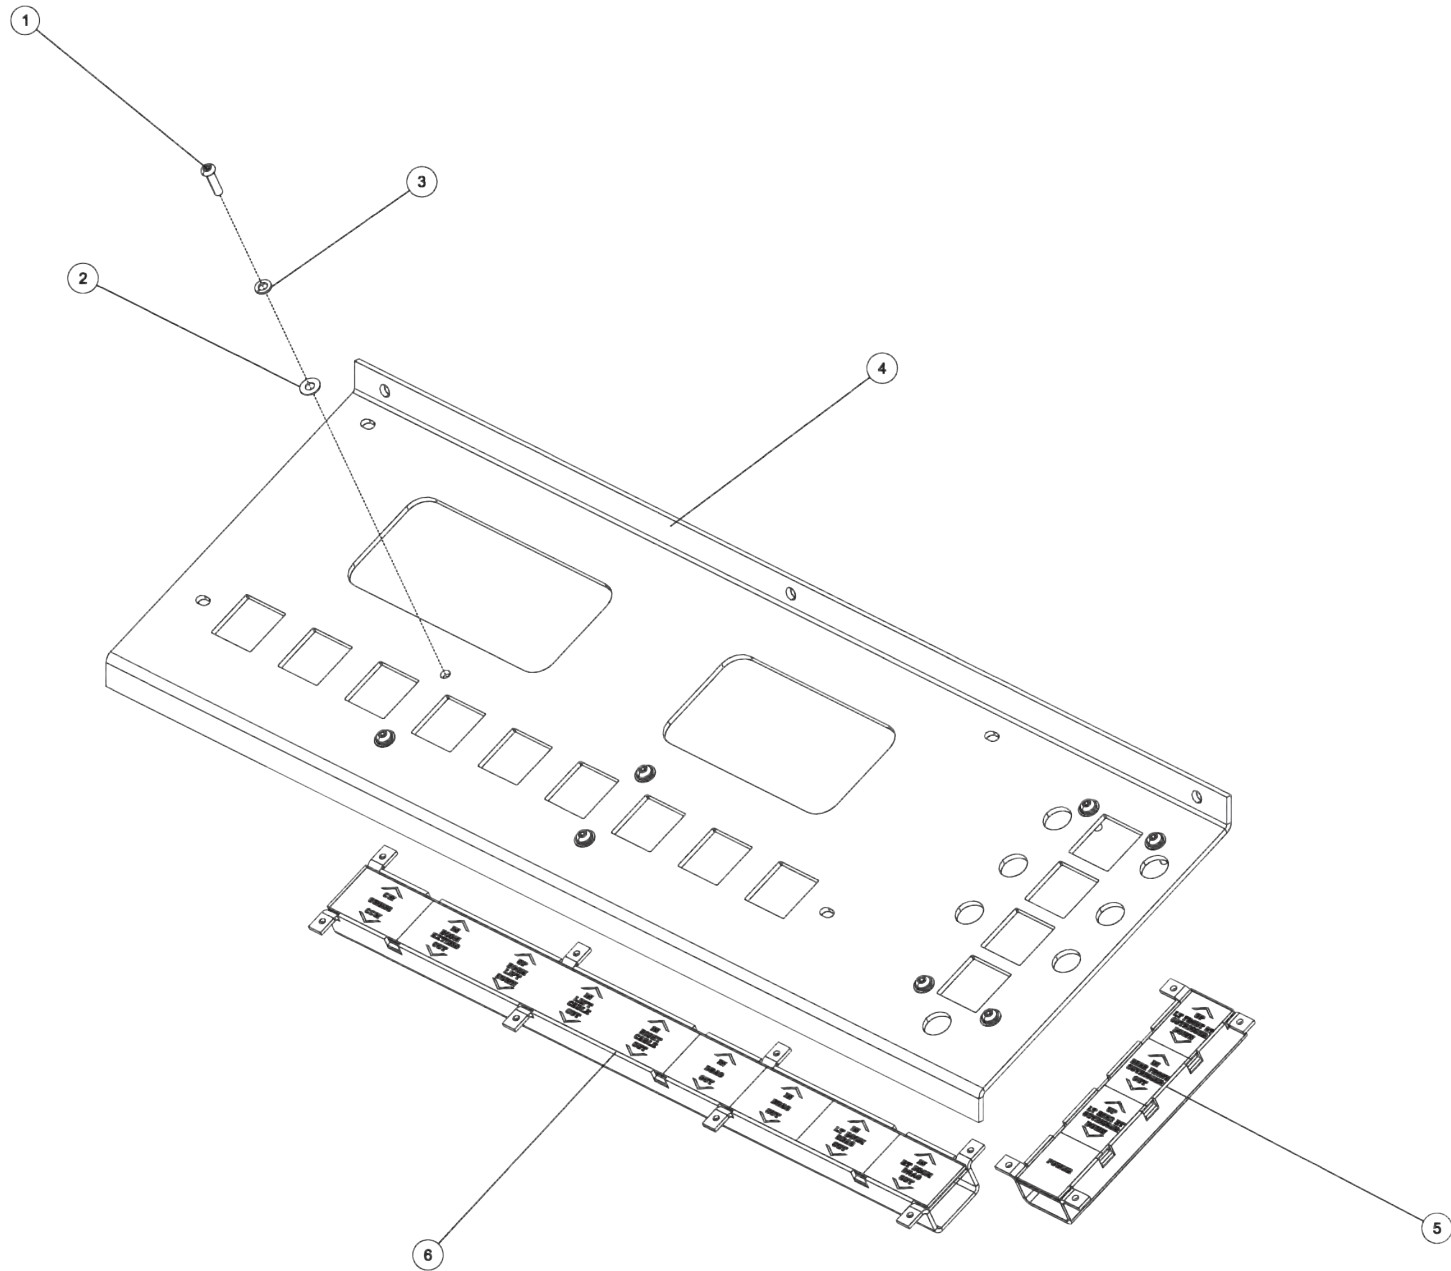

Section I - PARTS

0911237, ILLUMINATED LEGEND ASSEMBLY - RH LWR WLW

Section I - PARTS

0911237, ILLUMINATED LEGEND ASSEMBLY - RH LWR WLV (cont'd)

ITEM	PART NUMBER	DESCRIPTION	QTY
--	0911237	ILLUMINATED LEGEND ASSEMBLY - RH LWR WLV	
1	04000381	SS BHSCS 1/4-20 X 1	8
2	0400454	WASHER, 1/4 SS	8
3	0402111	LKWASHER, 1/4 SS	8
4	0727011	APANEL, CONTROL	1
5	09000120	ILLUMINATED LEGEND ASSY	1
6	09000142	ILLUMINATED LEGEND ASSY 24.75	1