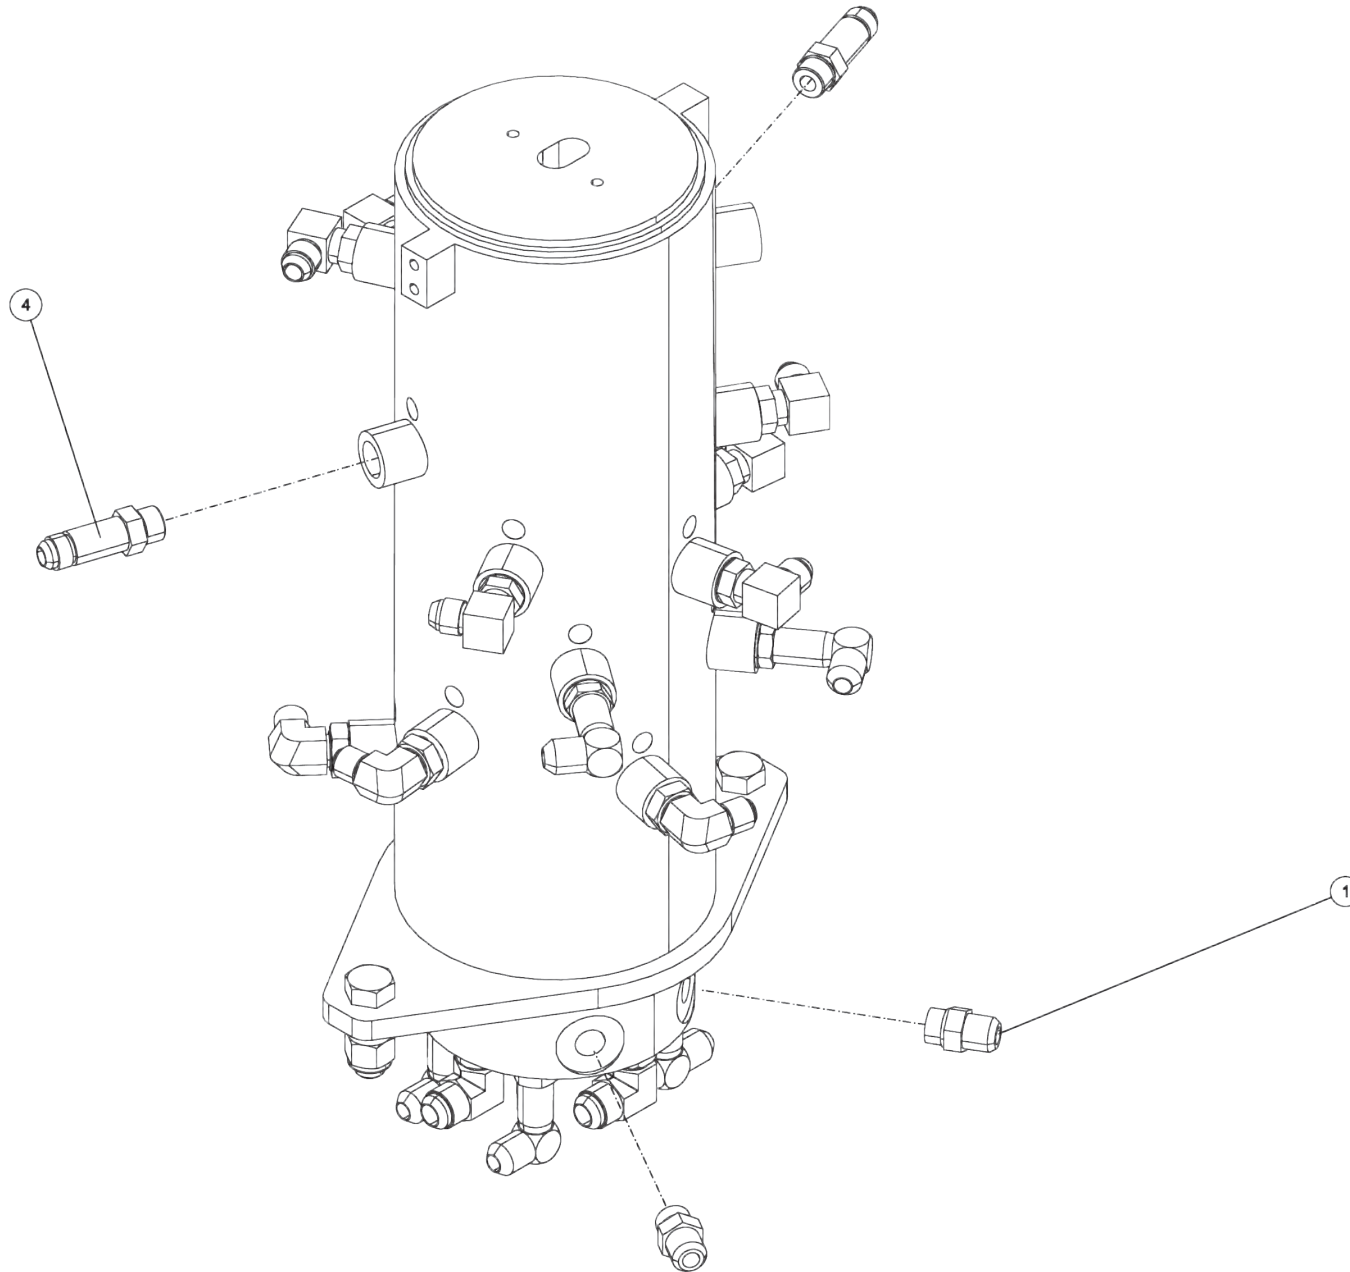

Section I - PARTS

0911877, KIT, SWIVEL PKG HYD ROTARY (cont'd)

Section I - PARTS

0911877, KIT, SWIVEL PKG HYD ROTARY (cont'd)

ITEM	PART NUMBER	DESCRIPTION	QTY
--	0911877	KIT, SWIVEL PKG HYD ROTARY	
1	0300041	CONNECTOR, 8MJ-8MB	4
2	0300052	FITTING, ELB 8MJ-10MB 90	4
3	0301388	ELBOW, 8MJ-8MB90	6
4	0301445	FITTING, EXTENDED	4
5	0301577	1/4 OD PLASTIC AIRLINE, BLACK	18
6	0302508	FITTING, ELL 8MJ-8MB 90LL	6
7	0302695	ADAPTER, 6MJ-4MB	1
8	0303886	4 MB-PLUG	1
9	0310083	SWIVEL, HYDRAULIC	1
10	0310132	FITTING, HYD 4MB-4FP	2
11	0311575	1/4X1/4 PTC SWIVEL MALE ELBOW	2
12	0400260	SCREW, 5/8-11X2 HHC GR5	2
13	0400421	NUT, 5/8-11 LOK	2
14	GX263	FITTING, ELB 10MJ-10MB90	4