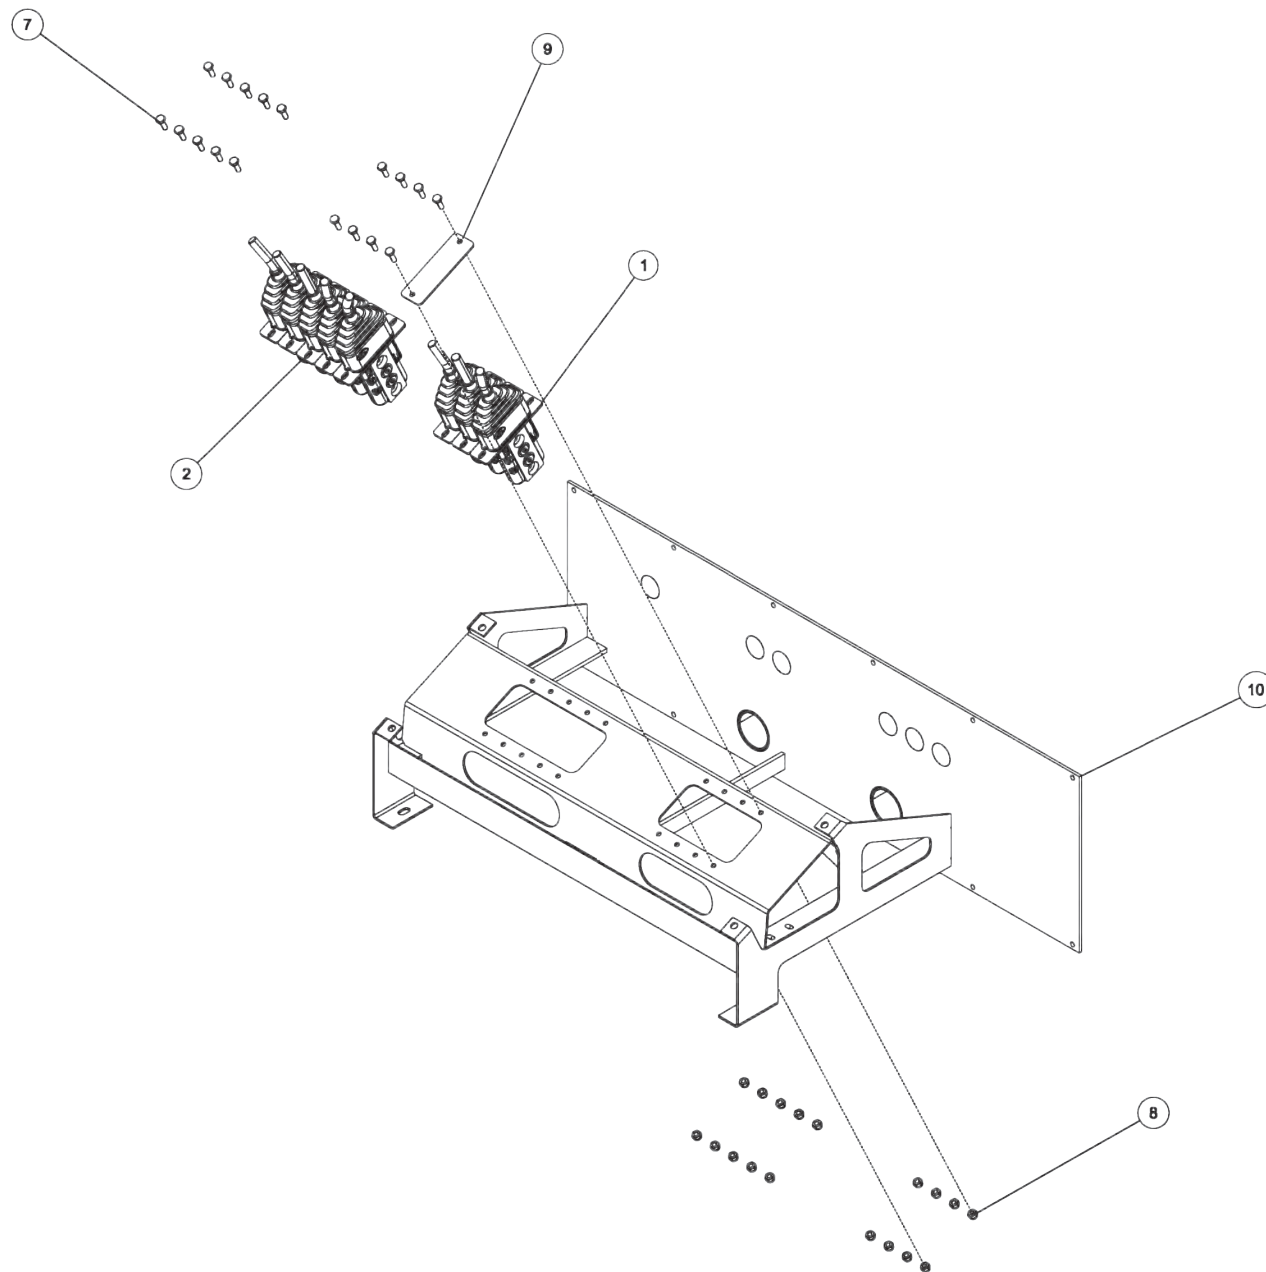

Section I - PARTS

0911324, RH CONTROL STATION ASSEMBLY 5 WINCH WV

Section I - PARTS

0911324, RH CONTROL STATION ASSEMBLY 5 WINCH WV (cont'd)

ITEM	PART NUMBER	DESCRIPTION	QTY
--	0911324	RH CONTROL STATION ASSEMBLY 5 WINCH WV	
1	03016755	VLV-3 SPL PILOT W/THREADED HDL	1
2	03016757	VLV-5 SPL PILOT W/THREADED HDL	1
3	0301781	FITTING, SWV NUT RUN TEE	2
4	0301998	HOSE HYD, 24" LG	2
5	0302695	ADAPTER, 6MJ-4MB	2
6	0311427	FITTING, 4MJ-4MB 45	16
7	0400066	SCREW, 1/4-20X3/4 HHC GR5	18
8	0400367	NUT, 1/4-20 LOK	18
9	0724777	PLATE-JOYSTICK COVER	1
10	0810056	CNTRL FRAME WLDMT-RT PILOT VLV	1
11	IC209	FTG-90DEG ADPTR 1/4 ORB	2