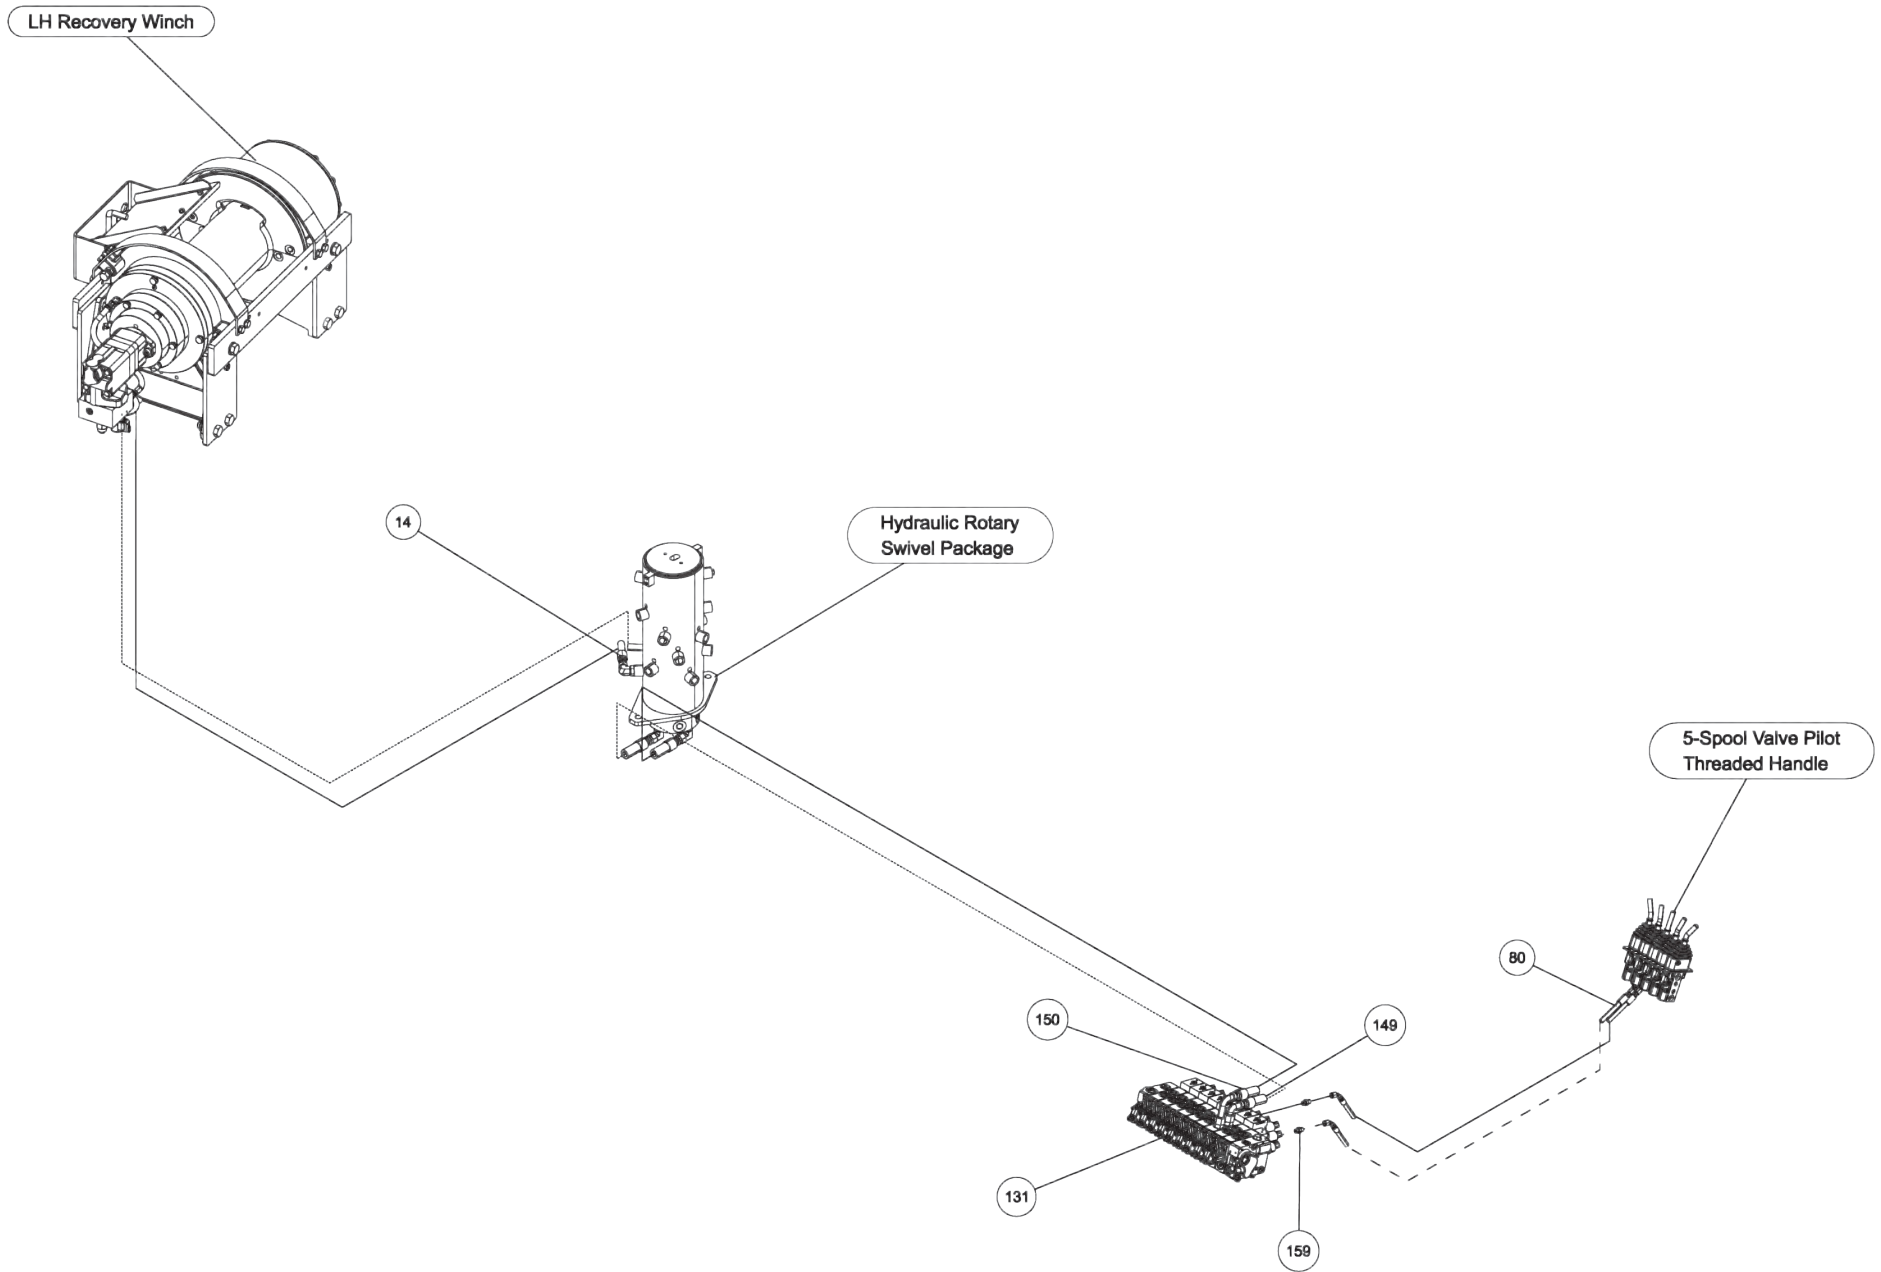

Section I - PARTS

09004043, BUA 1150 KNEE BOOM RXP (cont'd)