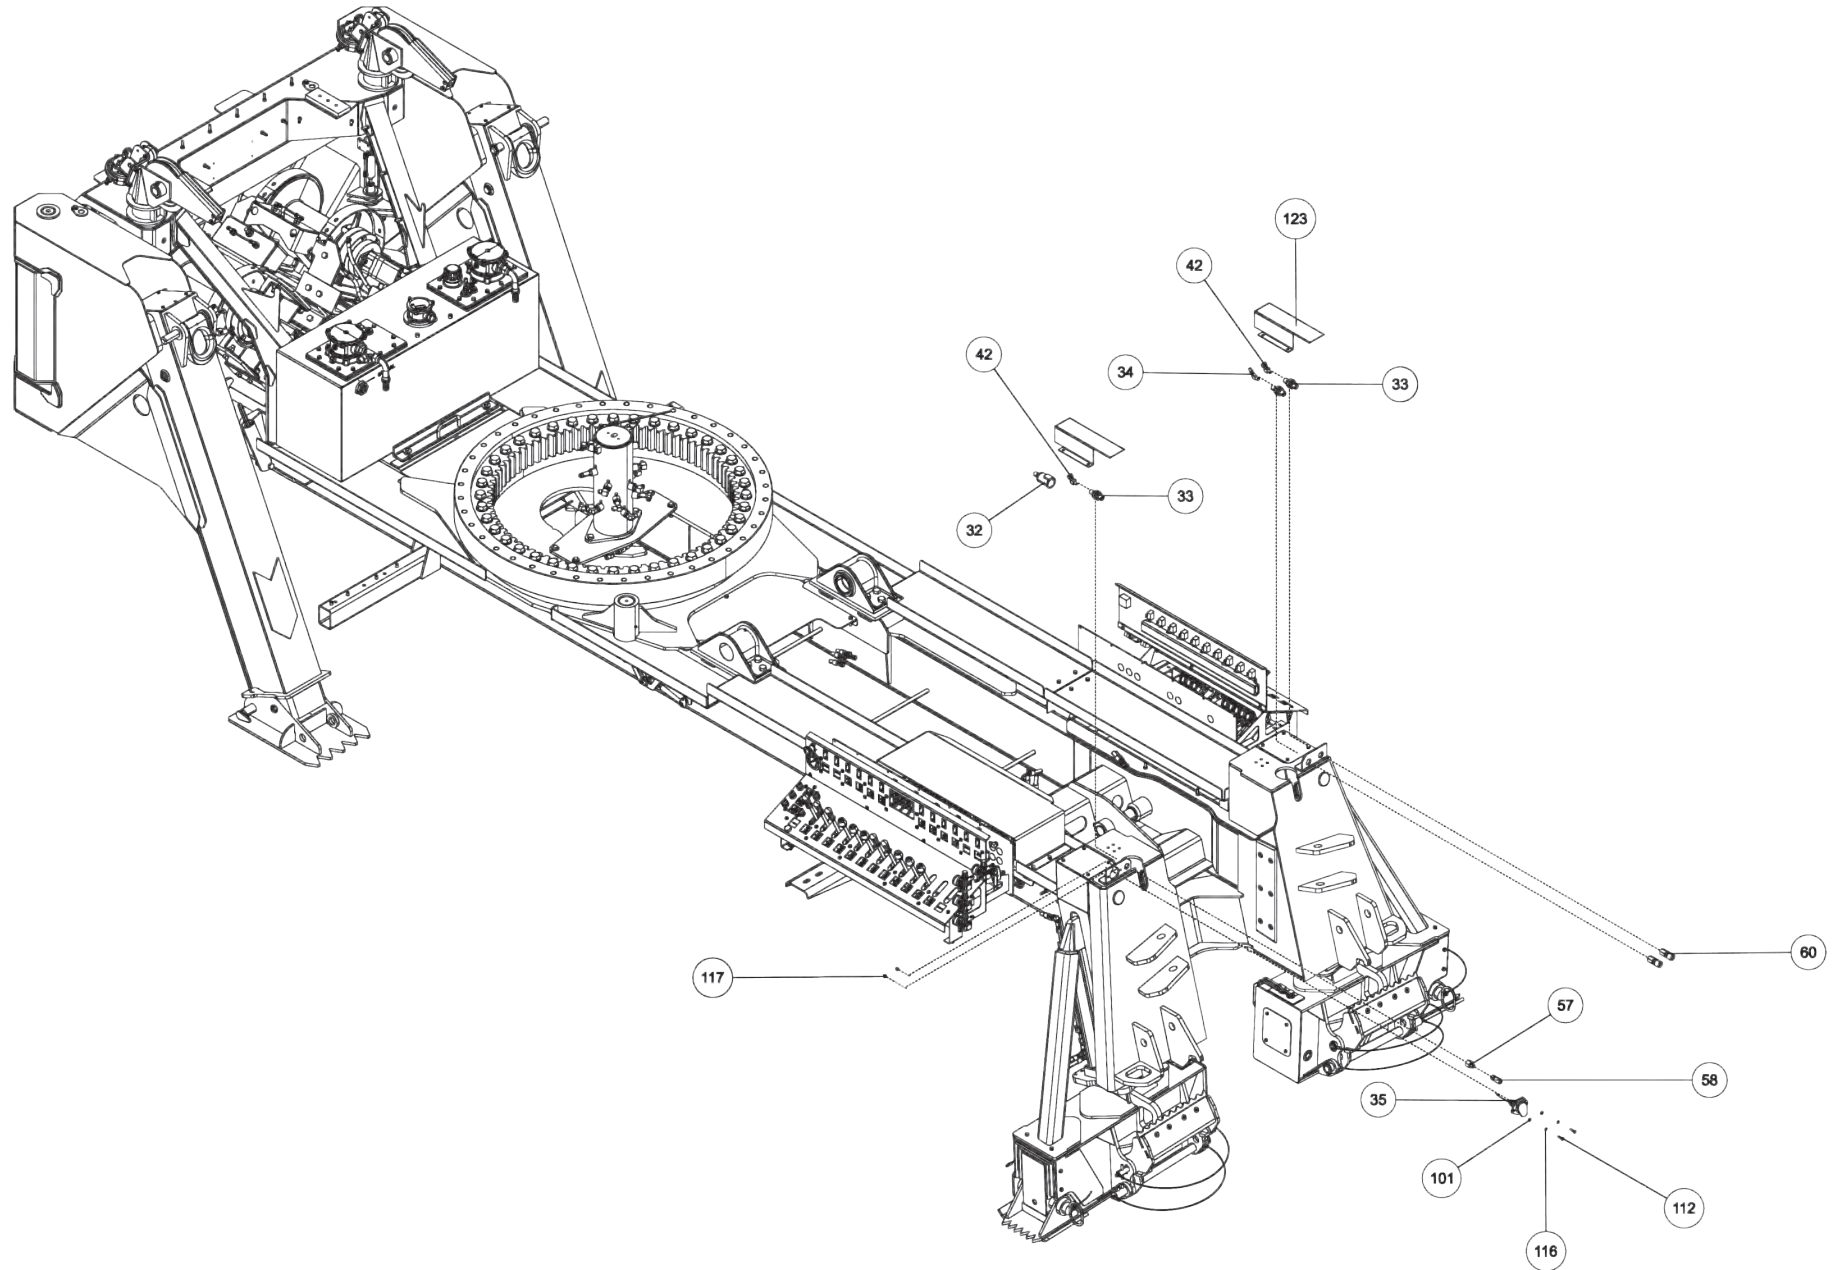

ITEM	PART NUMBER	DESCRIPTION	QTY	ITEM	PART NUMBER	DESCRIPTION	QTY	ITEM	PART NUMBER	DESCRIPTION	QTY
--	09004043	BUA 1150 KNEE BOOM RXP		54	0303380	KNOB-UNDERLIFT (IN-OUT)	1	108	0400508	LKWASHER, 5/8	2
1	0300044	FITT, HYD CONN. 6MJ-8MB	3	55	0303381	KNOB - UNDERLIFT (UP-DN)	1	109	0400710	SCREW, M10-1.5X20 HHC 10.9	1
2	03003419	HOSE, HYD 132" LG	1	56	0303391	HOSE 8AT2(8FJX-8FJ90) 110"	1	110	0400900	NUT, 1/2-13 LOK JAM	2
3	03003420	HOSE, HYD 60" LG	1	57	0303538	FITT, ADAPTER -BRASS 8FP-6MP	1	111	0402020	SCREW, 1/4-20X3/4 HHC SS	2
4	03003421	HOSE, HYD 18" LG	5	58	0303539	QUICK DISCONNECT 3/8 FPT	1	112	0402021	SCREW, 1/4-20X1 HHC SS	13
5	03003424	HOSE, HYD 138"	1	59	0303677	BACK UP ALARM - 12 / 24 VOLT	1	113	0402044	SCREW, 3/8-16X1-1/2 HHC SS	8
6	03003425	HOSE, HYD 90" LG	4	60	0304363	QUICK DISCONNECT 1/2 FPT	2	114	0402080	#8 FLAT WASHER SS	8
7	03003426	HOSE, HYD 45" LG	6	61	0306537	EMERGENCY SWITCH	2	115	0402094	NUT, HEX 6-32 SS	6
8	0300364	CLAMP-HOSE,0.875"-2.75" 50"LBS	4	62	0306540	ROTARY SELECT SWITCH OPERATOR	12	116	0402111	LKWASHER, 1/4 SS	30
9	0300431	CONNECTOR, 16MJ-16MJ	2	63	0306870	HOSE HYDR - 96"	4	117	0402113	NUT, 1/4-20 LOK SS	2
10	0300434	FITTING, HOSE BARB, 2	1	64	0306921	PIPE PLUG, 2" SQ HD	1	118	0402114	NUT, 1/4-20 LOK REV SS	11
11	03005247	HOSE, HYD 132" LG	1	65	0307311	FILTER SCREEN - INLINE	1	119	0402120	WASHER, 3/8 SS	8
12	0300558	HOSE, SUCTION 2"ID 100R4 (C4)	15	66	0307452	HOSE, HYD 146" LG	4	120	0402123	NUT, 3/8-16 LOK SS	8
13	0300659	HOSE HYD, 45"	2	67	0307472	HOSE, HYD ASSY 24" LG	1	121	07005922	MOUNT-HYD GAUGE	1
14	0300660	HOSE HYD, 120"	4	68	0307604	KNOB, RED LONG - SK0700-07	5	122	0712230	BOSS, TURNTABLE LOCK	4
15	0300835	KNOB-BOOM (UP-DOWN)	1	69	0310199	PUMP, PISTON - KAWASAKI	1	123	0724651	COVER	2
16	0300837	KNOB-BOOM (IN-OUT)	1	70	0310200	HYD FITTING,ELL 1 W/FLANGE KIT	1	124	0730323	BRACKET, FILTER SCREEN	1
17	0300865	FITTING, CONNECTOR 8MJ-8MJ	5	71	0310314	HOSE ASSY - 42" LG	4	125	0806994	HOUSE LOCK INDICATOR WELDMENT	4
18	0301113	HOSE HYD, 82"	2	72	0310406	VALVE, SHUTTLE LS10-30-8T-N	2	126	0810433	HHU CHAIN ROLLER BRACKET, LH	1
19	0301377	FITTING, TEE, 3/8" JIC	1	73	0310456	PUSH BUTTN OPER W/MTG(RED) N/C	2	127	0810434	HHU CHAIN ROLLER BRACKET, RH	1
20	0301388	ELBOW, 8MJ-8MB90	1	74	0311027	AL BODY '10 ROT W/ XP TRI LH	1	128	09000097	ILLUMINATED LEGEND ASSY-LT UPP	1
21	0301422	FITTING, 6MJ-6MJ SMALL	5	75	0311028	AL BODY '10 ROT W/ XP TRI RH	1	129	09000135	ILLUMINATED LEGEND ASSY-RT UPP	1
22	0301470	FITTING, 90ELB 6MJ-8MB90	3	76	0311191	ROLLER, POLY, 4" X 5/8"	2	130	09001440	50K DRAG WINCH ASSY	1
23	0301473	HOSE HYD, 18" LG	3	77	0311305	T-BOLT CLAMP 1 3/8 TO 1 9/16	4	131	09002243	VALVE ASSY, 1150 KNEE MAIN	1
24	0301522	ADAPTER, 6MJ-6MB	3	78	0311417	HOSE, 196" 3/8 2 X STRAIGHT	2	132	09002244	VALVE ASSY, 1150 KNEE BOOM U/L	1
25	03015903	HOSE, HYD 90" 8FJX-8M3K-8FJX90S	4	79	0311418	HOSE, 90" 3/8 2 X STRAIGHT	1	133	09002246	VALVE ASSY, PRESSURE REDUCING	1
26	03015922	STAUFF CLAMP, 3/8 TWIN	4	80	0311426	HOSE ASSY, 80" 4FJX-4FJX45	16	134	09002247	CONTROL ASSY, 11 HANDLE WV	1
27	03016142	TUBE, HYD ASSY SF TO O/R	4	81	0311500	LIGHT 6" OVAL REVERSE LED	2	135	09002949	ILLUM LEGEND LT 1150 KNEE	1
28	0301620	FITTING, HYD. 6MJ - 6MB90	1	82	0311502	LIGHT 6" OVAL CLEAR-AMBER LED	2	136	09004042	SUBFRAME ASSY, 1150 KNEE RXP	1
29	0301637	FITTING, FL - FLANGE	1	83	0311503	GROMMET, LIGHT 6" OVAL	8	137	09004266	U/L BOOM ASSEMBLY (SHORT)	1
30	0301695	HOSE HYD, 91"	2	84	0311514	LIGHT 2.5" CLEAR LENS-RED LED	2	138	0908418	KIT-MUDFLAP CENTURY ROTATOR	1
31	0301837	INLINE ORIFICE	4	85	0311516	GROMMET, LIGHT 2.5" ROUND	2	139	0910411	KIT - REAR OUTRGR 4-STG LG BOS	1
32	0301909	RECEPTACLE BOOT	1	86	0311755	WATER SEPARATOR-MONNIER	1	140	0910616	OUTRIGGER CONT VALVE KIT	1
33	0301946	FITTING, BLKHD CONNECT	3	87	0312309	LIGHT 6" OVAL GLO-LT STT CLR/R	4	141	0910635	OUTRIGGER BLEED VALVE ASSY	1
34	0301947	FITTING, 45 DEG ADAPTER	1	88	0313129	HOSE, 1 SUCTION 16C4	34	142	0910935	XBAR ASY HRDWR-XHD 5X5 CENTURY	1
35	0301948	HD 7 WAY TRAILER CONNECT	1	89	0400005	SCREW, 6-32X1/2 PRH SS	6	143	0911237	ILLUM LEGEND ASSY RH LWR WLV	1
36	0301961	BALL VALVE 2	1	90	0400012	LKWASHER, #8 SS	8	144	0911324	RH CTL STATION ASSY 5 WINCH WV	1
37	0302056	HOSE HYD, 183"	5	91	0400021	SCREW, 8-32X1/2 PRH SS	8	145	0911449	1150 BOOM ASSY	1
38	0302205	GAUGE, FLUSH MNTG-6000 PSI	2	92	04000381	SS BHSCS 1/4-20 X 1	15	146	0911454	WINCH ASSY 1150	1
39	0302313	HOSE HYD, 25"	4	93	0400066	SCREW, 1/4-20X3/4 HHC GR5	12	147	0911548	WRECKER FRM ASSY 1150 12V	1
40	0302367	PIPE NIPPLE - 2 X 4	1	94	0400078	SCREW, 1/4-20X2 HHC GR5	4	148	0911804	AIR REGULATOR-GAUGE ASSEMBLY	4
41	0302372	HOSE HYD, 240" LG	4	95	0400260	SCREW, 5/8-11X2 HHC GR5	2	149	24773017	HOSE ASSEMBLY 140"LG	2

Section I - PARTS

09004043, BUA 1150 KNEE BOOM RXP (cont'd)