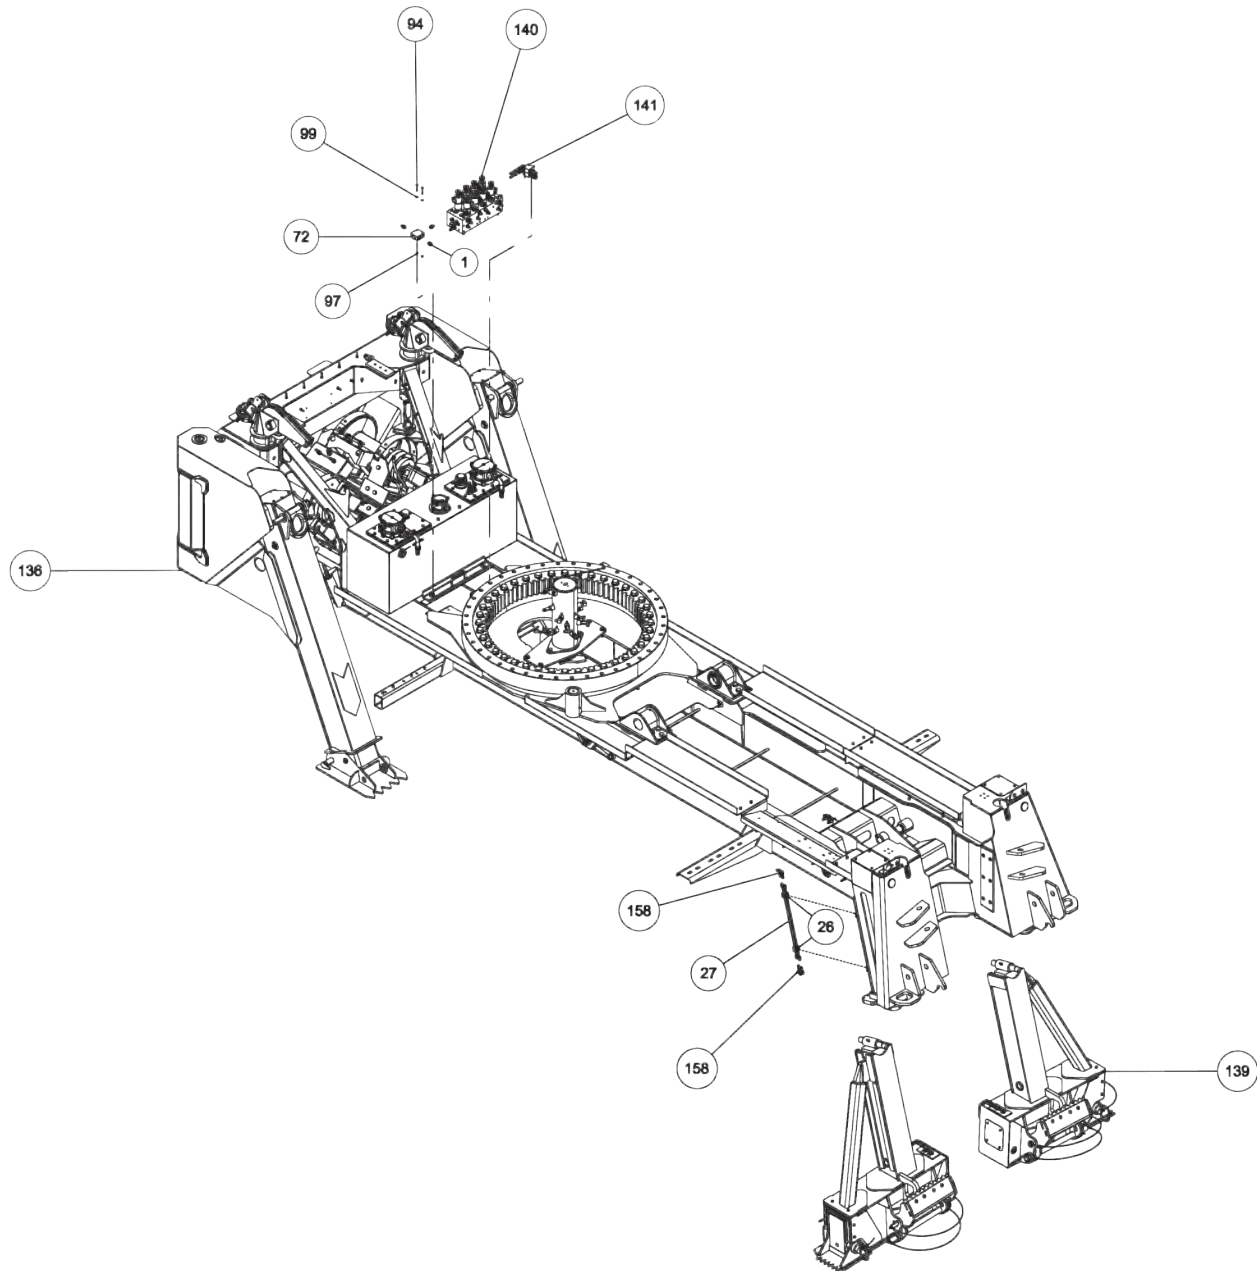

Section I - PARTS

09004043, BUA 1150 KNEE BOOM RXP

Section I - PARTS

09004043, BUA 1150 KNEE BOOM RXP (cont'd)