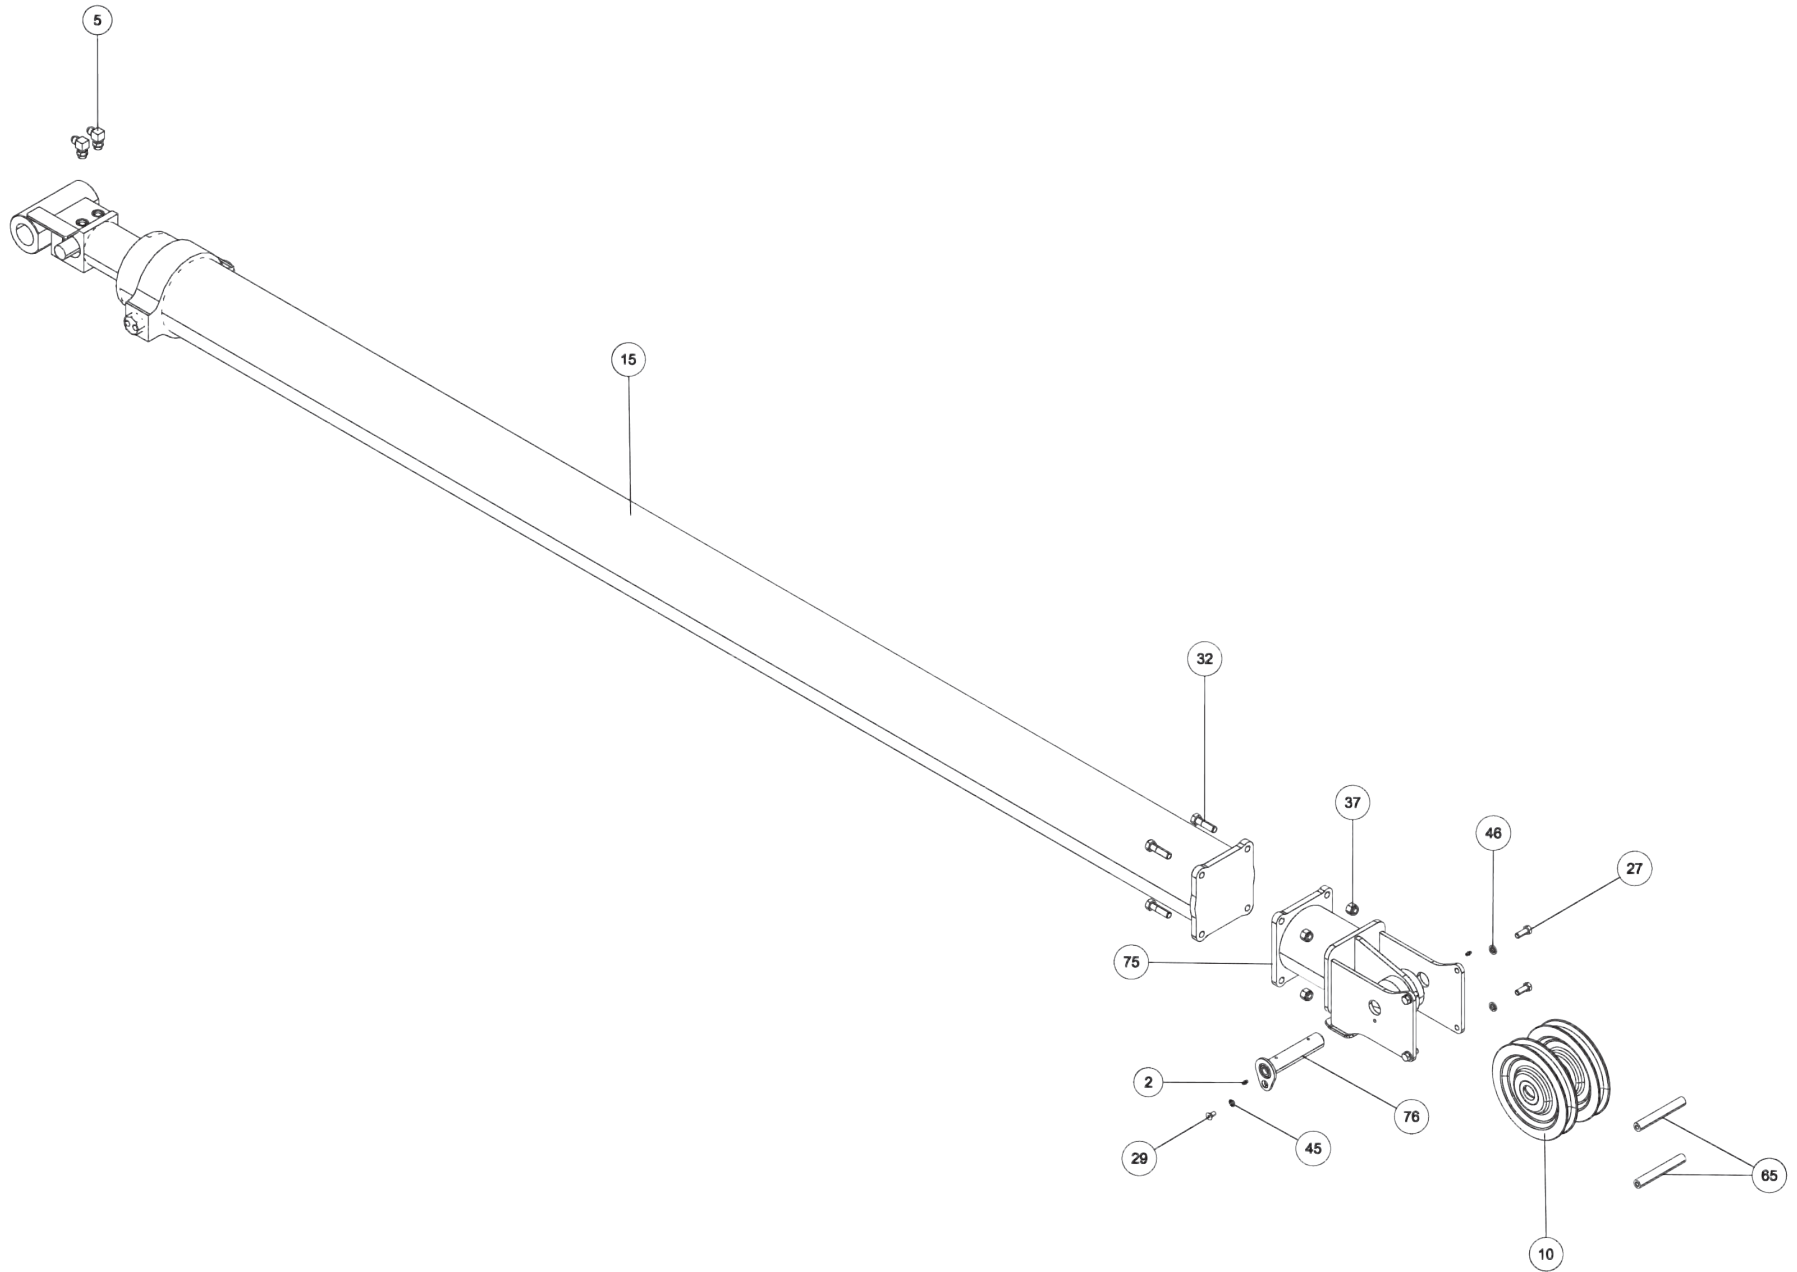

Section I - PARTS

0911449, 1150 BOOM ASSEMBLY

Section I - PARTS

0911449, 1150 BOOM ASSEMBLY (cont'd)

ITEM	PART NUMBER	DESCRIPTION	QTY
--	0911449	1150 BOOM ASSEMBLY	
1	0300110	SNAP RING, 1" 5100-100	2
2	0300113	GREASE FITTING, 1/4-28 STR	16
3	03004324	INNER BOOM SLIDE PAD	4
4	0300659	HOSE HYD, 45"	2
5	0301388	ELBOW, 8MJ-8MB90	2
6	0301397	GREASE FITTING, 1/4-28 90	2
7	0301895	GREASE FITTING, 1/8 STR PTF	6
8	0301923	SLIDE PAD-BOOM-BOTTOM	2
9	0301924	SLIDE PAD-BOOM-SIDE	4
10	0303441	SHEAVE-10" DIA X 1.5 BORE	2
11	0303892	SLIDE PAD-BOOM-SIDE	8
12	0305023	SNAP RING 5100-0225PP	2
13	0306825	SLIDE PAD - 3/4 X 1 X 4	4
14	0307234	PAD - SLIDE	2
15	0311664	CYLINDER	1
16	0311665	CABLE, RETRACT 3 STAGE 1150	2
17	0312379	CABLE-EXTEND 3STG 1150	2
18	0400066	SCREW, 1/4-20X3/4 HHC GR5	4
19	0400107	SCREW, 5/16-18X2-1/2 HHC GR5	2
20	0400121	SCREW, 3/8-16X3/4 HHC GR5	12
21	0400122	SCREW, 3/8-16X1-1/4 HHC GR5	4
22	0400126	SCREW, 3/8-16X1 HHC GR5	8
23	0400132	SCREW, 3/8-16X1-1/2 HHC GR5	4
24	0400133	SCREW, 3/8-16X3 HHC GR5	2
25	0400141	SCREW, 3/8-16X7/8 HHC GR5	8
26	0400157	SCREW, 3/8-16X1-3/4 HHC GR5	2
27	0400177	SCREW, 1/2-13X1-1/4 HHC GR5	8
28	0400186	SCREW, 1/2-13X3-1/2 HHC GR5	2
29	0400223	SCREW, 3/8-16X3/4 SHC	1
30	0400248	SCREW, 5/8-11X1 HHC GR8	4
31	0400262	SCREW, 5/8-11X2-1/2 HHC GR8	2
32	0400264	SCREW, 5/8-11X2-1/4 HHC GR5	4
33	0400349	SCREW, 3/8-16X3/4 FHS BO	18
34	0400392	NUT, 3/8-16 LOK	6
35	0400398	NUT, 3/8-16 LOK JAM	2
36	0400408	NUT, 1/2-13 LOK	6
37	0400421	NUT, 5/8-11 LOK	4
38	0400426	NUT, 5/8-11 LOK GR8	2
39	0400451	WASHER, 1/4	4
40	0400452	LKWASHER, 1/4	4
41	0400471	NUT, 7/8-14 HEX GR8	2

ITEM	PART NUMBER	DESCRIPTION	QTY
42	0400472	NUT, 7/8-14 JAM GR8	2
43	0400473	WASHER, 7/8 PL GR8	2
44	0400482	LKWASHER, 3/8	32
45	0400483	LKWASHER, 3/8 CET	5
46	0400491	LKWASHER, 1/2	28
47	0400501	WASHER, 1-1/4 SAE PL	6
48	0400503	WASHER, 5/8 GR8	2
49	0400508	LKWASHER, 5/8	8
50	0400564	PIN, 3/8X1-3/4 SPR	6
51	0400776	NUT, 5/16-18 JAM LOK	2
52	0400930	NUT, 1-1/2X12 HEX GR8	2
53	0400931	NUT, 1-1/2X12 HEX JAM GR8	2
54	0400935	WASHER, 1-1/12 SAE	2
55	0703734	SHIM, SIDE PLATE OUTER BOOM	18
56	0703740	SHAFT, EXTEND CYL	1
57	0706042	WING, CABLE LONG 1040&1040B	3
58	0706043	WING, CABLE MED 1040&1040B	1
59	0710638	PIN, D-RING	2
60	0717262	SHIM - SLIDE PAD	12
61	0718466	PLATE - SLIDE PAD SUPPORT	4
62	0719585	D-RING, TOWING	8
63	0722325	PIN - D-RING	2
64	0725173	PIN DRING	1
65	0725175	ROD EXTEND SHEAVE SPACER	2
66	0725176	SPACER TOP	4
67	0725177	PIN RETRACT CABLE	2
68	0726100	PLATE	2
69	0806752	SHAFT-RETRACT SHEAVE WLDT	4
70	0806922	LIFT CYL PIVOT ROD END WLDT	2
71	0807844	CABLE TIEBACK WELDMENT	2
72	0810167	OUTER BOOM WLDT 1150	1
73	0810168	SECOND STAGE BOOM WLDT 1150	1
74	0810169	THIRD STAGE BOOM WLDT 1150	1
75	0810170	EXT SHEAVE BRACKET WLDT	1
76	0810171	EXT SHEAVE SHAFT WLDT	1
77	0906537	SWIVEL - BOOM ASSEMBLY	2
78	0908118	SHEAVE ASSY 5" DIA	4
79	9041402	1/2 NC X 1 1/4 HHCS PLT GR8	24
80	9043950	5/8 NC X 1 1/2 HHCS PL GR 8	4
81	9048800	5/8 WELDLESS CHAIN LINK	2
82	945030007	CABLE TIE BACK SPRING-1	2
83	GA0215	PIN-"D" RING	1