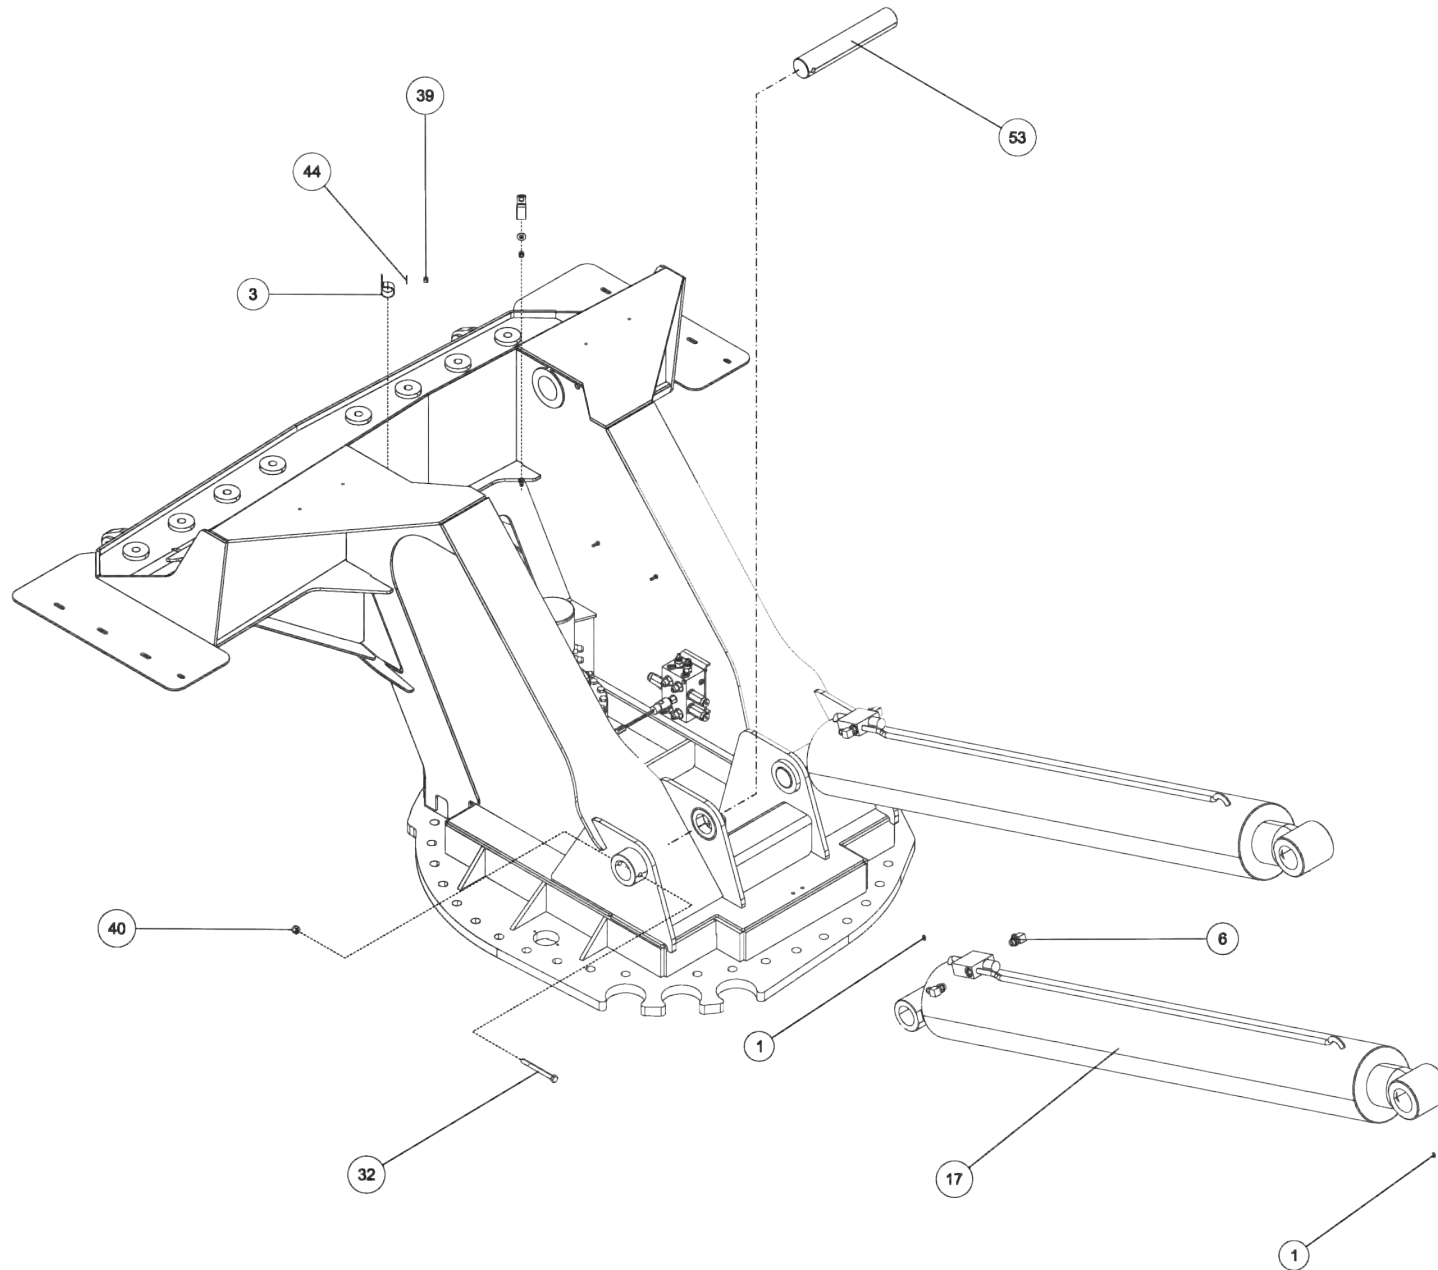

Section I - PARTS

0911548, WRECKER FRAME ASSEMBLY 1150 12V (cont'd)

Section I - PARTS

0911548, WRECKER FRAME ASSEMBLY 1150 12V (cont'd)

ITEM	PART NUMBER	DESCRIPTION	QTY
--	0911548	WRECKER FRAME ASSEMBLY 1150 12V	
1	0300113	GREASE FITTING, 1/4-28 STR	4
2	0300134	CLAMP, 1" HOSE INSULATED	1
3	0300188	CLAMP,1-1/2" HOSE	2
4	0300657	HOSE HYD, 46" LG	4
5	0301376	CONNECTOR 8 MJ - 10 MB	6
6	0301388	ELBOW, 8MJ-8MB90	4
7	0301471	HOSE, 30" 8FJK-8M3K-8FJX90	2
8	0301487	CLAMP HOSE 1/2 COVO909	1
9	0302574	FITTING-BULKHEAD RUN TEE	2
10	0302677	BREATHER VENT 1/8 MP	2
11	0302695	ADAPTER, 6MJ-4MB	1
12	0303365	BRACKET, MOUNTING - AIR PREP	1
13	0303994	HOSE ASSY- 22"	1
14	0306977	FITTING BRASS PLUG 1/8	5
15	0306978	TERMINAL BLOCK W/SCREW	1
16	0307396	SWING CONTROL VALVE	1
17	0307629	CYLINDER - BOOM LIFT	2
18	0310141	SOLENOID, AIR 12V STK 8 BANK	1
19	0310318	SWITCH - PRESSURE	1
20	0310381	ALARM, SWING (ECCO DT500)	1
21	0310634	FITTING 6MB-4FP	1
22	0311453	250 SWING DRIVE W/INTERNAL BRK	1
23	0311454	MOTOR, HYDRAULIC, PARKER	1
24	0400009	SCREW, 8-32X1-1/2 PRH SS	2
25	0400066	SCREW, 1/4-20X3/4 HHC GR5	4
26	0400070	SCREW, 1/4-20X1 HHC GR5	3
27	0400081	SCREW, 1/4-20X3-1/2 HHC GR5	2
28	0400126	SCREW, 3/8-16X1 HHC GR5	14
29	0400176	SCREW, 1/2-13X1 HHC GR5	2
30	0400180	SCREW, 1/2-13X6 HHC GR5	1
31	0400188	SCREW, 1/2-13X2 HHC GR5	4
32	0400206	SCREW, 1/2-13X5 HHC GR5	2
33	0400254	SCREW, 5/8-11X2-1/2 HHC GR5	16

ITEM	PART NUMBER	DESCRIPTION	QTY
34	0400318	SCREW, 1-8X3 SHC	4
35	0400336	SCREW, 1-8X3 HHC GR8	31
36	0400351	NUT, 8-32 HEX	2
37	0400366	NUT, 1/4-20 HEX	1
38	0400367	NUT, 1/4-20 LOK	7
39	0400392	NUT, 3/8-16 LOK	6
40	0400408	NUT, 1/2-13 LOK	7
41	0400451	WASHER, 1/4	4
42	0400452	LKWASHER, 1/4	4
43	0400458	LKWASHER, 1/4 EXT	1
44	0400480	WASHER, 3/8	16
45	0400482	LKWASHER, 3/8	10
46	0400491	LKWASHER, 1/2	2
47	0400492	USS FLAT WASHER, 1/2	8
48	0400508	LKWASHER, 5/8	16
49	0400522	WASHER, 1-1/16X2X1/8 TH YZ	35
50	0400687	SCREW, 10-24X3/4 PRH SS	4
51	0400752	NUT, 10-24 LOK EXT	4
52	0400816	WASHER, M10 SS	2
53	0718495	SHAFT-LIFT CYL PIVOT (FRAME)	2
54	0719162	PLATE, ACCESS COVER	2
55	0722103	SHAFT - BOOM PIVOT	1
56	0726417	PLATE-SWIVEL LOCK	1
57	0726421	OMNEX PANEL	1
58	0726422	ANGLE, SWIVEL LOCK	1
59	0726423	LONG ANGLE, SWIVEL LOCK	1
60	0810223	WRECKER FRM WLD 1150	1
61	0810233	AIR VALVE MTG PLATE WLD 1150	1
62	9010030	FITT, BRASS ELBOW 1/4T-1/8MPX	1
63	9010520	FITTING-ELBOW 1/4T-1/4NPT	2
64	9011071	FITT, BRASS TEE 1/4T-1/4T-1/4T	1
65	HA0131	REGULATOR , AIR	1
66	HA0132	GAUGE 0-160 PSI	1
67	HC1291	FITTING, 4MJ-4MB STR THR	1