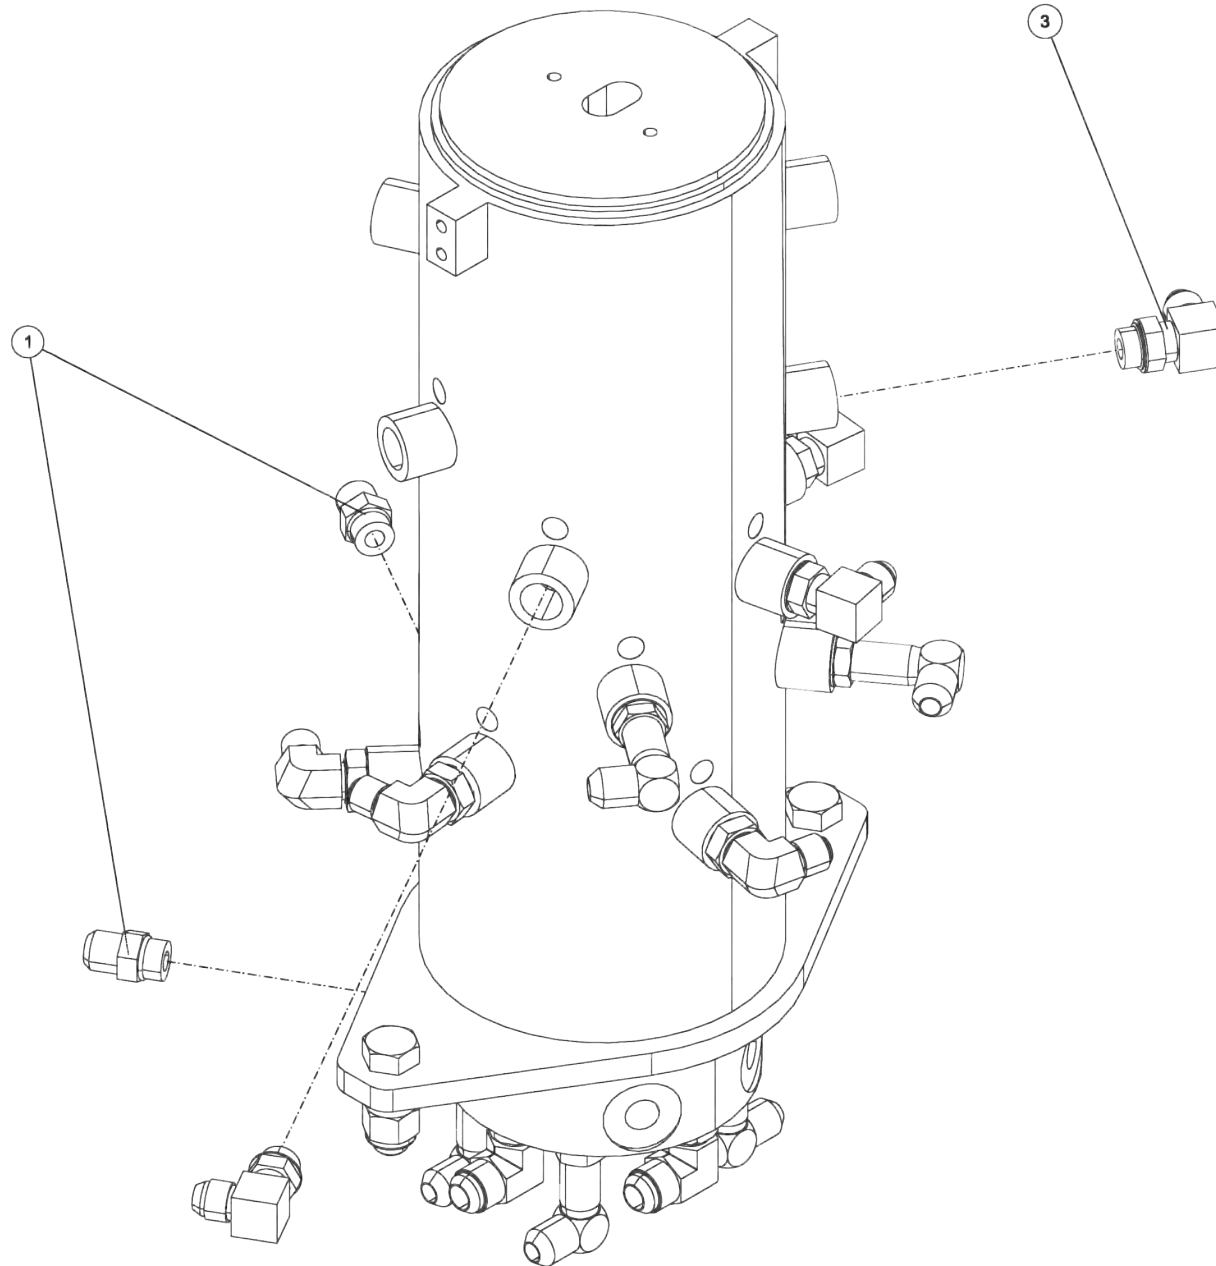

Section I - PARTS

0911877, KIT, SWIVEL PKG HYD ROTARY (cont'd)

Section I - PARTS

0911877, KIT, SWIVEL PKG HYD ROTARY (cont'd)

ITEM	PART NUMBER	DESCRIPTION	QTY
--	0911877	KIT, SWIVEL PKG HYD ROTARY	
1	0300041	CONNECTOR, 8MJ-8MB	4
2	0300052	FITTING, ELB 8MJ-10MB 90	4
3	0301388	ELBOW, 8MJ-8MB90	6
4	0301445	FITTING, EXTENDED	4
5	0301577	1/4 OD PLASTIC AIRLINE, BLACK	18
6	0302508	FITTING, ELL 8MJ-8MB 90LL	6
7	0302695	ADAPTER, 6MJ-4MB	1
8	0303886	4 MB-PLUG	1
9	0310083	SWIVEL, HYDRAULIC	1
10	0310132	FITTING, HYD 4MB-4FP	2
11	0311575	1/4X1/4 PTC SWIVEL MALE ELBOW	2
12	0400260	SCREW, 5/8-11X2 HHC GR5	2
13	0400421	NUT, 5/8-11 LOK	2
14	GX263	FITTING, ELB 10MJ-10MB90	4