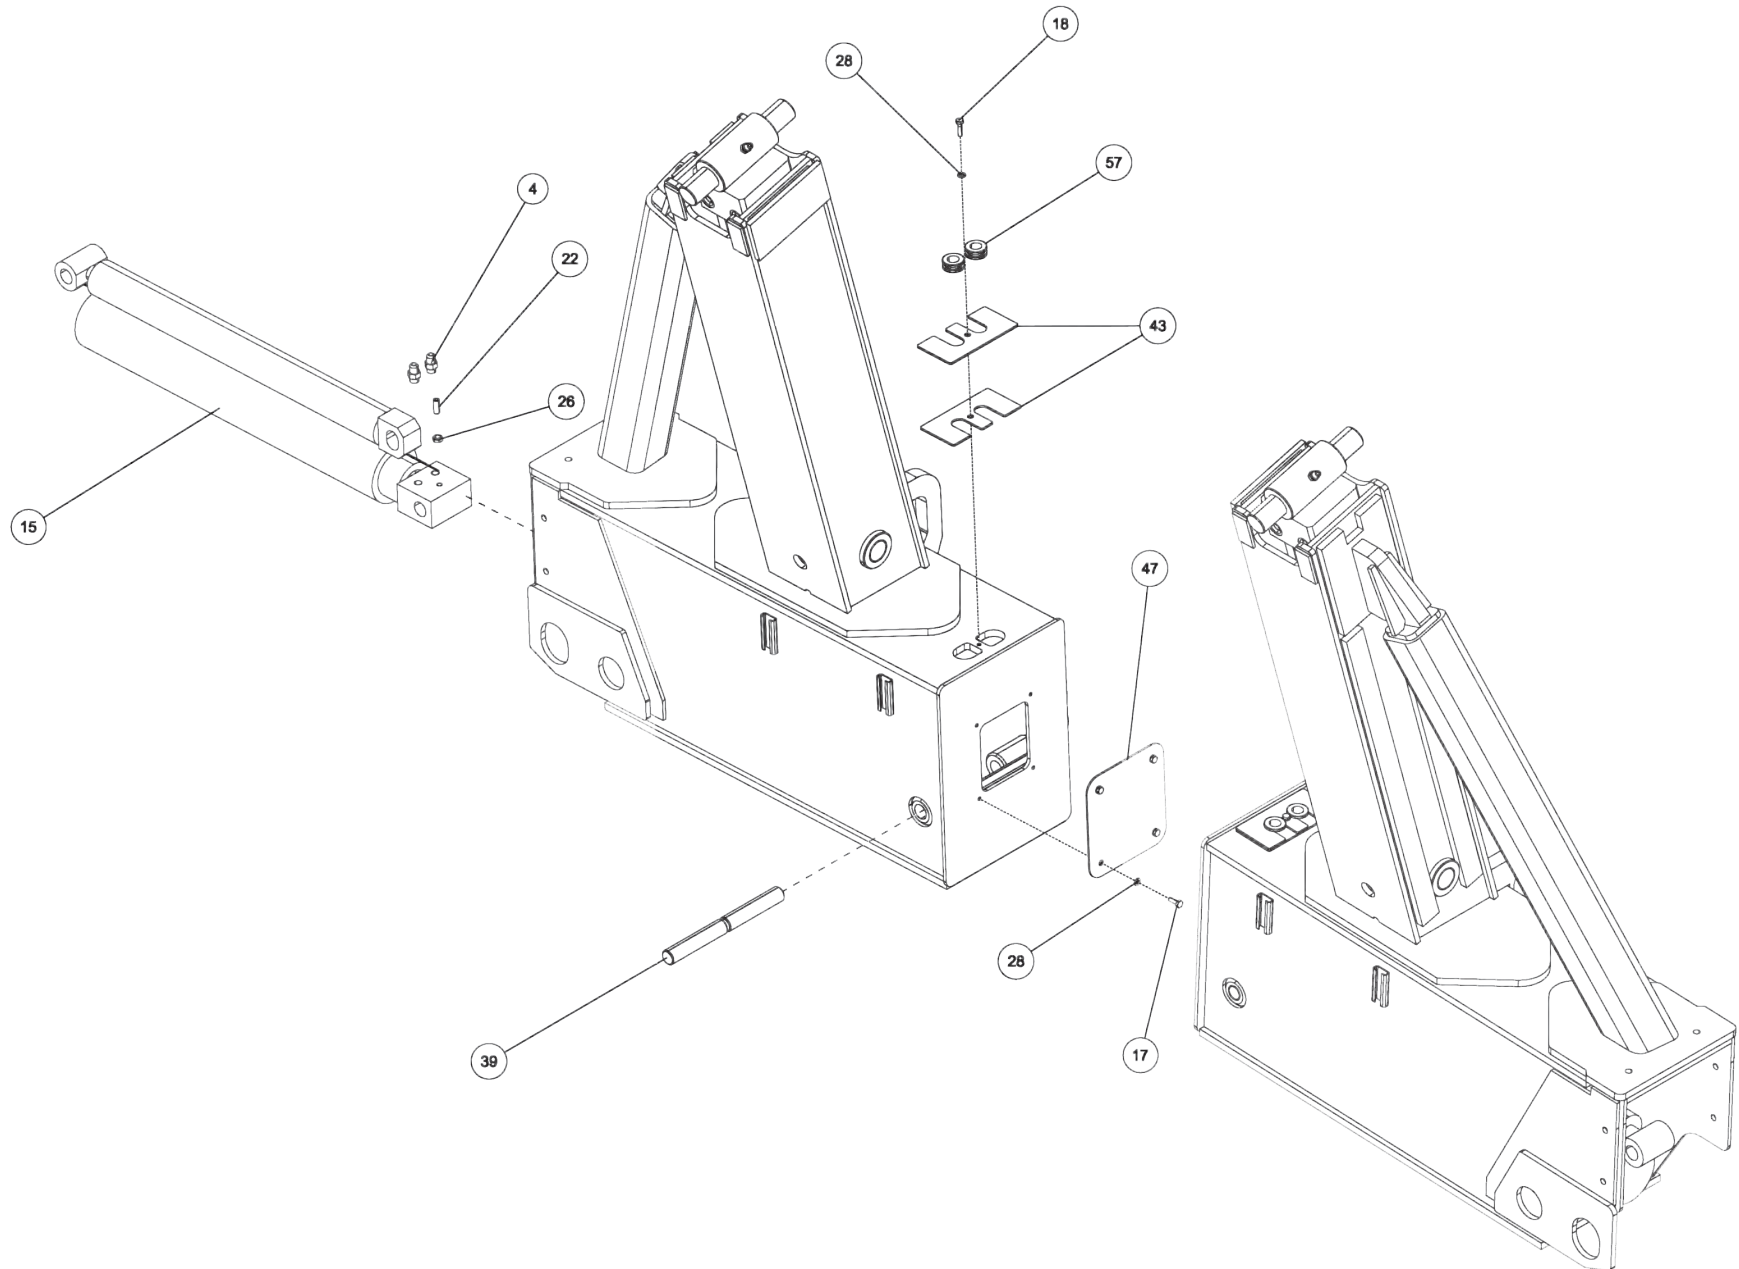

Section I - PARTS

0910411, KIT - REAR OUTRGR 4-STG LG BOS (cont'd)

Section I - PARTS

0910411, KIT - REAR OUTRGR 4-STG LG BOS (cont'd)

ITEM	PART NUMBER	DESCRIPTION	QTY
--	0910411	KIT - REAR OUTRGR 4-STG LG BOS	
1	0300110	SNAP RING, 1" 5100-100	8
2	0300113	GREASE FITTING, 1/4-28 STR	2
3	0301422	FITTING, 6MJ-6MJ SMALL	4
4	0301522	ADAPTER, 6MJ-6MB	4
5	03015922	STAUFF CLAMP, 3/8 TWIN	4
6	03016101	TUBE, HYD ASSY REAR O/R RH EXT	1
7	03016102	TUBE, HYD ASSY REAR O/R RH RET	1
8	03016103	TUBE, HYD ASSY REAR O/R LH RET	1
9	03016104	TUBE, HYD ASSY REAR O/R LH EXT	1
10	0301861	QUICK PIN,LINCH -B7932 PL 7/16	2
11	0302474	PIN, LINCH 3/16	2
12	0310289	FITTING-LONG ADAPTER 6MJ-8MBLL	4
13	0310707	CYLINDER, SPADE 4BOREx23STROKE	2
14	0311210	CABLE, PIN RETAINER ASSY .125	2
15	0312677	CYLINDER,TELESCOPING PIGGYBACK	2
16	0312703	CABLE, PIN RETAINER (LONG)	4
17	0400066	SCREW, 1/4-20X3/4 HHC GR5	24
18	0400070	SCREW, 1/4-20X1 HHC GR5	2
19	0400122	SCREW, 3/8-16X1-1/4 HHC GR5	4
20	0400139	SET SCREW, 3/8-16X1-1/2 SOC	4
21	0400193	SCREW, 1/2-13X1-1/2 FHS	8
22	0400221	SET SCREW, 3/8-16X1 SOC	2
23	0400228	SCREW, 3/8-24X5/8 BSC	8
24	0400347	SCREW, 3/8-24X7/8 HHC GR5	8
25	0400392	NUT, 3/8-16 LOK	4
26	0400398	NUT, 3/8-16 LOK JAM	2
27	0400416	NUT, 1/2-13 LOK GR8	8
28	0400452	LKWASHER, 1/4	26
29	0400481	LKWASHER, 3/8 EXT	12

ITEM	PART NUMBER	DESCRIPTION	QTY
30	0400564	PIN, 3/8X1-3/4 SPR	2
31	0400568	PIN, 3/8X3 SPR	6
32	0402020	SCREW, 1/4-20X3/4 HHC SS	6
33	07000099	TEL BLOCK, STAGE 3	8
34	07000162	SHAFT, 1 DIA X 5-1/2 L	2
35	07000283	SHIM	2
36	07020904	PLATE, HARDLINE COVER RH	1
37	07020905	PLATE, HARDLINE COVER LH	1
38	0703231	PLATE, STOP OUTER BOOM	4
39	0707117	SHAFT, UPPER SPADE	2
40	0721901	PIN - OUTRIGGER TOP	2
41	0721902	PIN - OUTRIGGER BOTTOM	2
42	0722970	PAD,SPACER	4
43	0723889	PLATE-HOSE RETAINING	4
44	0724616	PLATE BLADE SPADE	2
45	0724633	PIN LOCK SPADE	2
46	0724634	PIN PIVOT SPADE	2
47	0725043	PLATE-COVER	2
48	0727421	SHAFT, 1 DIA X 7 L	2
49	0805893	PIN WLDT REAR OUTRIGGER PAD	2
50	0807311	STAGE 4 ASSEMBLY WLDMT	2
51	0807312	STAGE 3 ASSEMBLY WLDMT	2
52	0807313	STAGE 2 ASSEMBLY WLDMT	2
53	0807635	PAD REAR OUTRIGGER PAD	2
54	0810034	SPADE - REAR OUTRIGGERS	2
55	0810584	ST1 ASSY WLDMT, LH 1.5 BOSS15	1
56	0810585	ST1 ASSY WLDMT, RH 1.5 BOSS15	1
57	GH246	SPLIT RUBBER GROMMET	4
58	HD1259	SAFETY SNAP PIN	2