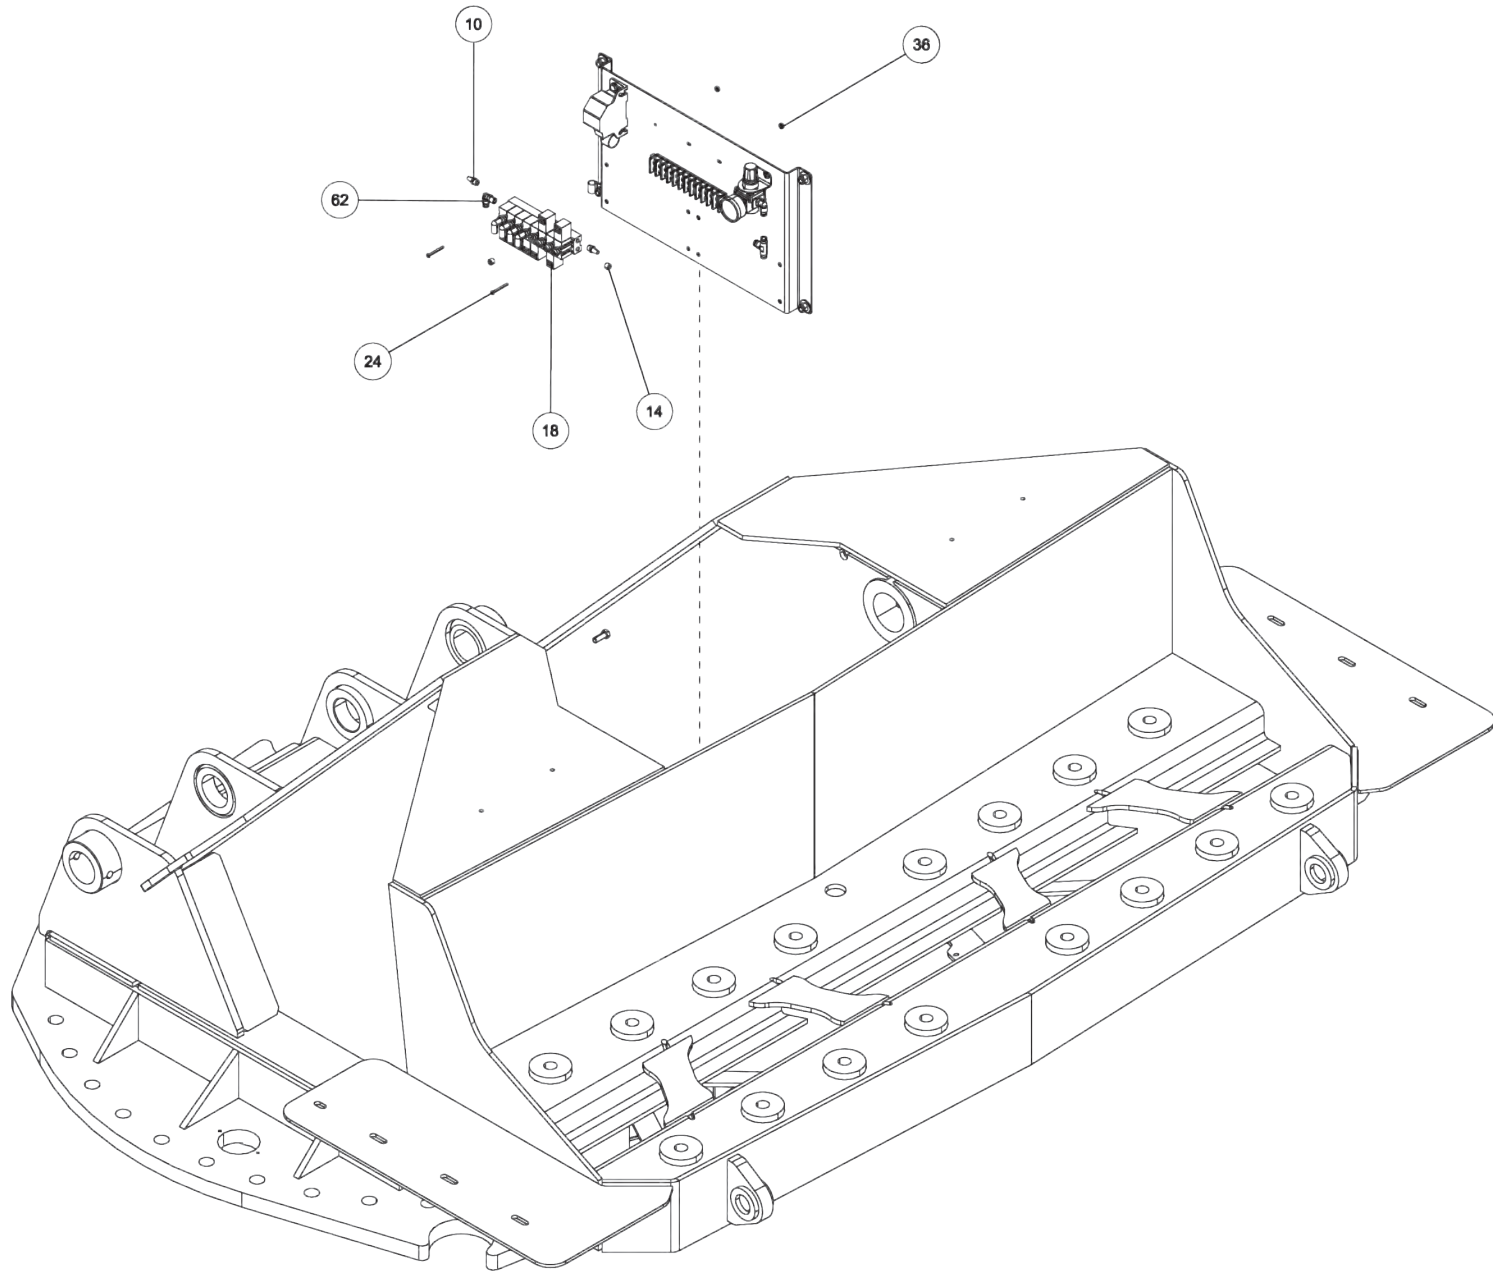

Section I - PARTS

0911548, WRECKER FRAME ASSEMBLY 1150 12V (cont'd)

Section I - PARTS

0911548, WRECKER FRAME ASSEMBLY 1150 12V (cont'd)

ITEM	PART NUMBER	DESCRIPTION	QTY
--	0911548	WRECKER FRAME ASSEMBLY 1150 12V	
1	0300113	GREASE FITTING, 1/4-28 STR	4
2	0300134	CLAMP, 1" HOSE INSULATED	1
3	0300188	CLAMP,1-1/2" HOSE	2
4	0300657	HOSE HYD, 46" LG	4
5	0301376	CONNECTOR 8 MJ - 10 MB	6
6	0301388	ELBOW, 8MJ-8MB90	4
7	0301471	HOSE, 30" 8FJK-8M3K-8FJX90	2
8	0301487	CLAMP HOSE 1/2 COVO909	1
9	0302574	FITTING-BULKHEAD RUN TEE	2
10	0302677	BREATHER VENT 1/8 MP	2
11	0302695	ADAPTER, 6MJ-4MB	1
12	0303365	BRACKET, MOUNTING - AIR PREP	1
13	0303994	HOSE ASSY- 22"	1
14	0306977	FITTING BRASS PLUG 1/8	5
15	0306978	TERMINAL BLOCK W/SCREW	1
16	0307396	SWING CONTROL VALVE	1
17	0307629	CYLINDER - BOOM LIFT	2
18	0310141	SOLENOID, AIR 12V STK 8 BANK	1
19	0310318	SWITCH - PRESSURE	1
20	0310381	ALARM, SWING (ECCO DT500)	1
21	0310634	FITTING 6MB-4FP	1
22	0311453	250 SWING DRIVE W/INTERNAL BRK	1
23	0311454	MOTOR, HYDRAULIC, PARKER	1
24	0400009	SCREW, 8-32X1-1/2 PRH SS	2
25	0400066	SCREW, 1/4-20X3/4 HHC GR5	4
26	0400070	SCREW, 1/4-20X1 HHC GR5	3
27	0400081	SCREW, 1/4-20X3-1/2 HHC GR5	2
28	0400126	SCREW, 3/8-16X1 HHC GR5	14
29	0400176	SCREW, 1/2-13X1 HHC GR5	2
30	0400180	SCREW, 1/2-13X6 HHC GR5	1
31	0400188	SCREW, 1/2-13X2 HHC GR5	4
32	0400206	SCREW, 1/2-13X5 HHC GR5	2
33	0400254	SCREW, 5/8-11X2-1/2 HHC GR5	16

ITEM	PART NUMBER	DESCRIPTION	QTY
34	0400318	SCREW, 1-8X3 SHC	4
35	0400336	SCREW, 1-8X3 HHC GR8	31
36	0400351	NUT, 8-32 HEX	2
37	0400366	NUT, 1/4-20 HEX	1
38	0400367	NUT, 1/4-20 LOK	7
39	0400392	NUT, 3/8-16 LOK	6
40	0400408	NUT, 1/2-13 LOK	7
41	0400451	WASHER, 1/4	4
42	0400452	LKWASHER, 1/4	4
43	0400458	LKWASHER, 1/4 EXT	1
44	0400480	WASHER, 3/8	16
45	0400482	LKWASHER, 3/8	10
46	0400491	LKWASHER, 1/2	2
47	0400492	USS FLAT WASHER, 1/2	8
48	0400508	LKWASHER, 5/8	16
49	0400522	WASHER, 1-1/16X2X1/8 TH YZ	35
50	0400687	SCREW, 10-24X3/4 PRH SS	4
51	0400752	NUT, 10-24 LOK EXT	4
52	0400816	WASHER, M10 SS	2
53	0718495	SHAFT-LIFT CYL PIVOT (FRAME)	2
54	0719162	PLATE, ACCESS COVER	2
55	0722103	SHAFT - BOOM PIVOT	1
56	0726417	PLATE-SWIVEL LOCK	1
57	0726421	OMNEX PANEL	1
58	0726422	ANGLE, SWIVEL LOCK	1
59	0726423	LONG ANGLE, SWIVEL LOCK	1
60	0810223	WRECKER FRM WLD 1150	1
61	0810233	AIR VALVE MTG PLATE WLD 1150	1
62	9010030	FITT, BRASS ELBOW 1/4T-1/8MPX	1
63	9010520	FITTING-ELBOW 1/4T-1/4NPT	2
64	9011071	FITT, BRASS TEE 1/4T-1/4T-1/4T	1
65	HA0131	REGULATOR , AIR	1
66	HA0132	GAUGE 0-160 PSI	1
67	HC1291	FITTING, 4MJ-4MB STR THR	1