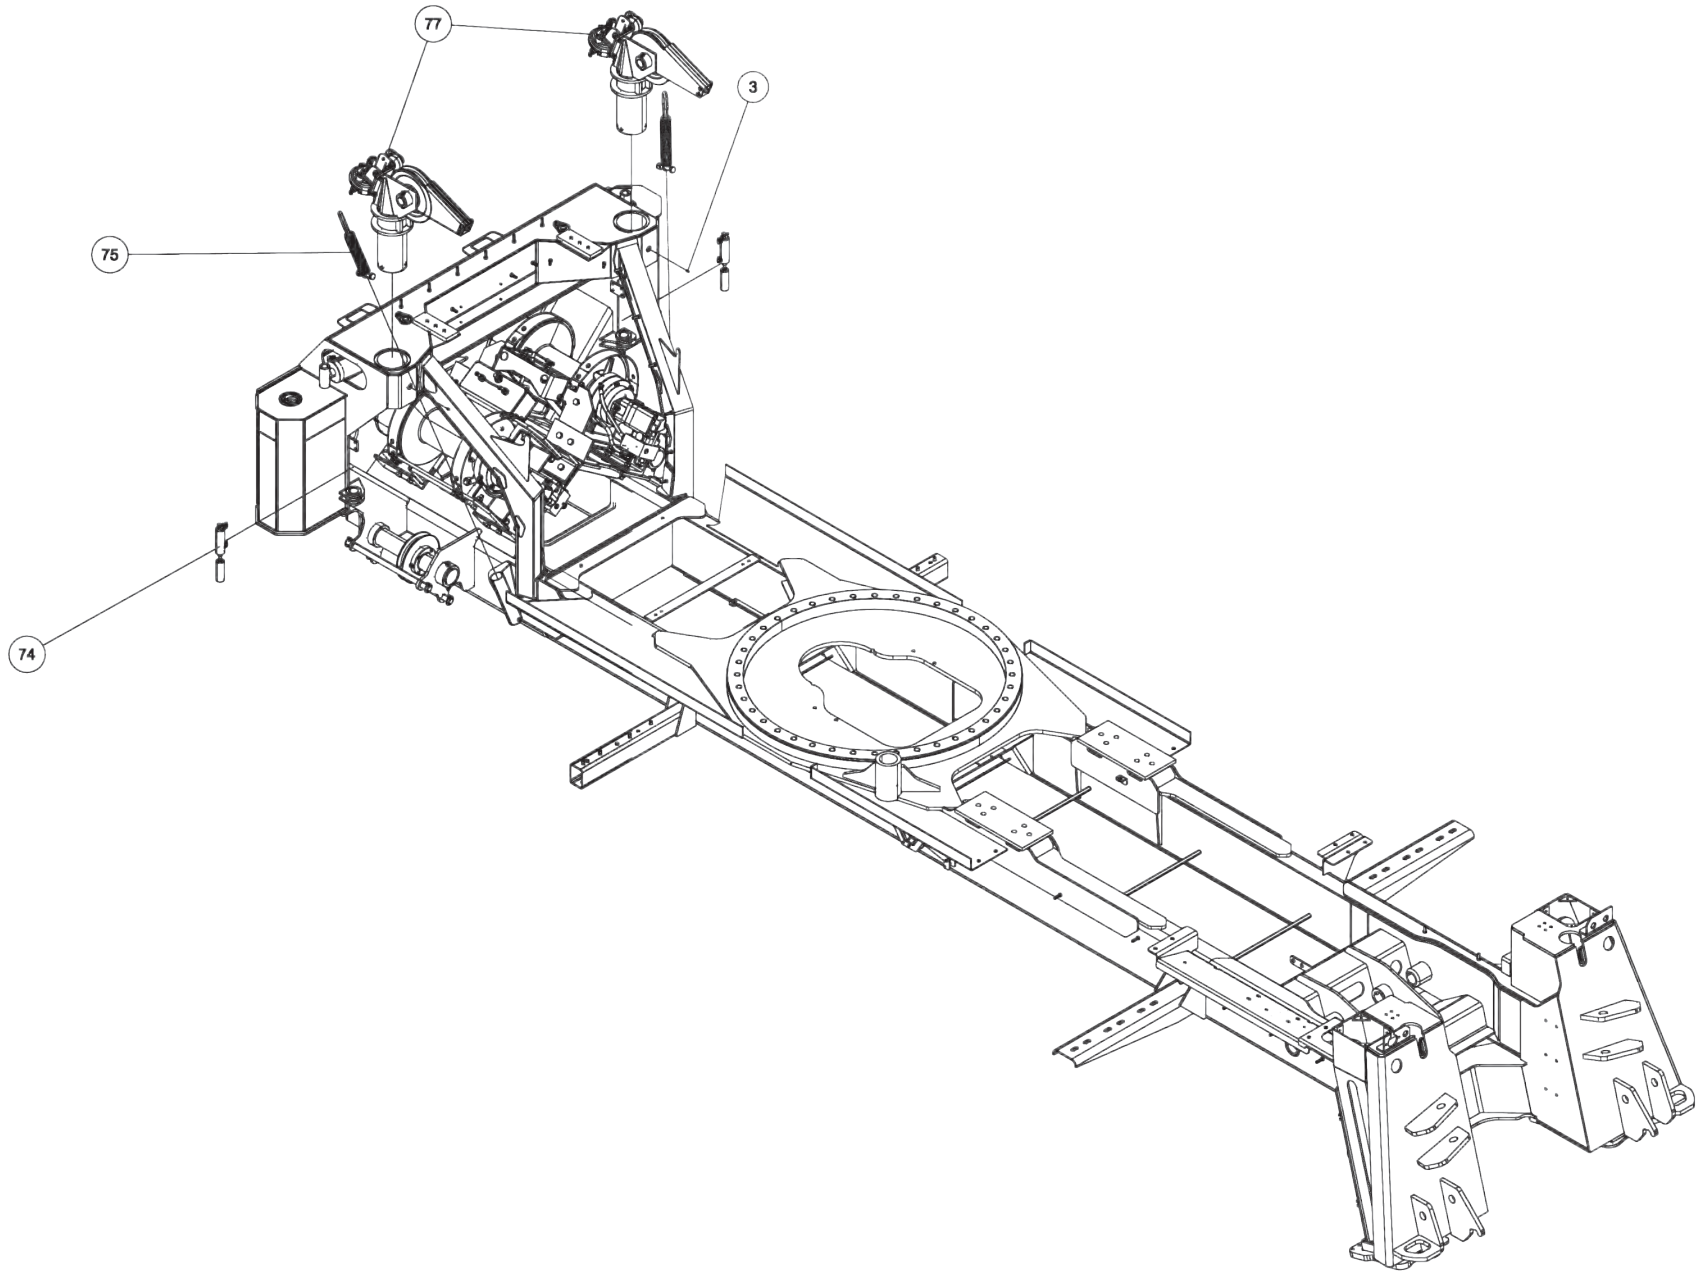

Section I - PARTS

09004042, SUBFRAME ASSEMBLY, 1150 KNEE RXP (cont'd)

Section I - PARTS

09004042, SUBFRAME ASSEMBLY, 1150 KNEE RXP (cont'd)

ITEM	PART NUMBER	DESCRIPTION	QTY
--	09004042	SUBFRAME ASSEMBLY, 1150 KNEE RXP	
1	0300041	CONNECTOR, 8MJ-8MB	4
2	0300108	SNAP RING, 2.5 5100-250	2
3	0300113	GREASE FITTING, 1/4-28 STR	5
4	0300229	FITTING, ELB 8MJ-8MP90	1
5	0300347	PLUG, 1/2 SQ HEAD BLK	1
6	03010029	BUSHING, AL BZ 3.0X2.5X1.9	4
7	0301368	ADAPTER, 16MB-12MJ	1
8	03016107	HYD TEE, 16MJ-16FJX-16MJ	1
9	0301620	FITTING, HYD. 6MJ - 6MB90	4
10	0301696	FITTING, ELB 90 DEG 6MJ-6FJX90	1
11	0301781	FITTING, SWV NUT RUN TEE	1
12	0301895	GREASE FITTING, 1/8 STR PTF	8
13	0302170	FITTING, SWV 90 DEG BENT	2
14	0302474	PIN, LINCH 3/16	8
15	0302538	BUSHING - U/L	2
16	0302575	FITTING-BULKHEAD RUN TEE	2
17	0302727	FITTING, HYD CONN	2
18	0306746	CYL HYD - FOLD	2
19	0307061	WINCH-35K DP 2-SP N.DRUM W/TEN	2
20	0307345	CONNECTOR, 16FJ-12MJ	1
21	0310432	FITTING - ADAPTER 16MJ-20MB	2
22	0310637	PLUG, HOLE	2
23	0311747	BEARING ROTATOR	1
24	0312575	BOOM PIVOT BRKT-MACHINED	2
25	0400070	SCREW, 1/4-20X1 HHC GR5	8
26	0400109	SCREW, 5/16-18X1 HHC GR5	1
27	0400126	SCREW, 3/8-16X1 HHC GR5	4
28	0400132	SCREW, 3/8-16X1-1/2 HHC GR5	19
29	0400206	SCREW, 1/2-13X5 HHC GR5	2
30	0400237	SCREW, 1/2-13X4 HHC GR5	2
31	0400262	SCREW, 5/8-11X2-1/2 HHC GR8	32
32	0400286	SCREW, 3/4-10X2-3/4 HHC GR8	12
33	0400338	SCREW, 1-8X6-1/2 HHC GR8	41
34	0400379	NUT, 5/16-18 SPR J	8
35	0400408	NUT, 1/2-13 LOK	4
36	0400416	NUT, 1/2-13 LOK GR8	4
37	0400426	NUT, 5/8-11 LOK GR8	32
38	0400431	NUT, 3/4-10 LOK GR8	12
39	0400452	LKWASHER, 1/4	8
40	0400480	WASHER, 3/8	4
41	0400482	LKWASHER, 3/8	4
42	0400491	LKWASHER, 1/2	10
43	0400497	WASHER, 1/2 GR8	6
44	0400503	WASHER, 5/8 GR8	32

ITEM	PART NUMBER	DESCRIPTION	QTY
45	0400522	WASHER, 1-1/16X2X1/8 TH YZ	41
46	0400980	SCREW, 3/8-16X1 FHS	12
47	0402032	SCREW, 5/16-18X1 HHC SS	4
48	0402118	LKWASHER, 5/16 SS	8
49	0402121	LKWASHER, 3/8 SS	16
50	07002416	PIN, U/L LIFT CYLINDER BASE	2
51	07002417	COVER, LEFT CHAIN BOX	1
52	07002418	COVER, RIGHT CHAIN BOX	1
53	07002692	FLOOR SHEET, MID CENTER COVER	1
54	07002693	FLOOR SHEET, LEFT MID DECK	1
55	07002696	FLOOR SHEET, RIGHT MID DECK	1
56	07002697	FLOOR SHEET, LEFT REAR DECK	1
57	07002698	FLOOR SHEET, RIGHT REAR DECK	1
58	07002699	CHANNEL, VALVE COVER	1
59	07008501	PLATE, FRONT HYD COVER	1
60	07030626	PLATE - SPACER	4
61	0714581	PLATE, BOLTING	4
62	0715947	ANGLE, WINCH MTG	2
63	0715948	ANGLE, WINCH MTG	2
64	0715949	ANGLE, WINCH MTG	2
65	0715950	ANGLE, WINCH MTG	2
66	0717763	PIN, FLEET SHEAVE	2
67	0717843	PIN, CABLE RETAINER	4
68	0722002	PLATE - REAR O/R COVER	2
69	0724476	PAD - NYLATORN - BBOM GUIDE	2
70	0725440	SHIM, WINCH, 35K DP	8
71	0725476	PLATE HYD SWIVEL MTG	1
72	08003512	SUBFRAME FINAL WLMT, 1150K RXP	1
73	0806727	PIN - PIVOT WLDT	2
74	09000229	PIVOT MTG HOUSE LOCK ASSY	2
75	0906572	KIT-WINCH CABLE STOW	2
76	0908055	REVERSING SHEAVE SUB-ASSEMBLY	2
77	0908062	CABLE SHEAVE & TENSIONER ASSY	2
78	0908432	ROTATOR PINLOCK ASSY	1
79	0910915	KIT, FRONT VALVE MOUNTING	1
80	0911877	KIT, SWIVEL PKG HYD ROTARY	1
81	24679012	LH LEG ASSEMBLY (USA)	1
82	24679013	RH LEG ASSEMBLY (USA)	1
83	25559013	RESERVOIR ASSEMBLY SPO	1
84	26687634	THRUST WASHER	2
85	805352500	PIN WELDT UPPER TILT CY	4
86	9010520	FITTING-ELBOW 1/4T-1/4NPT	2
87	9041402	1/2 NC X 1 1/4 HHCS PLT GR8	10
88	9041406	1/2 NC X 2 1/2 HHCS PL GR8	4