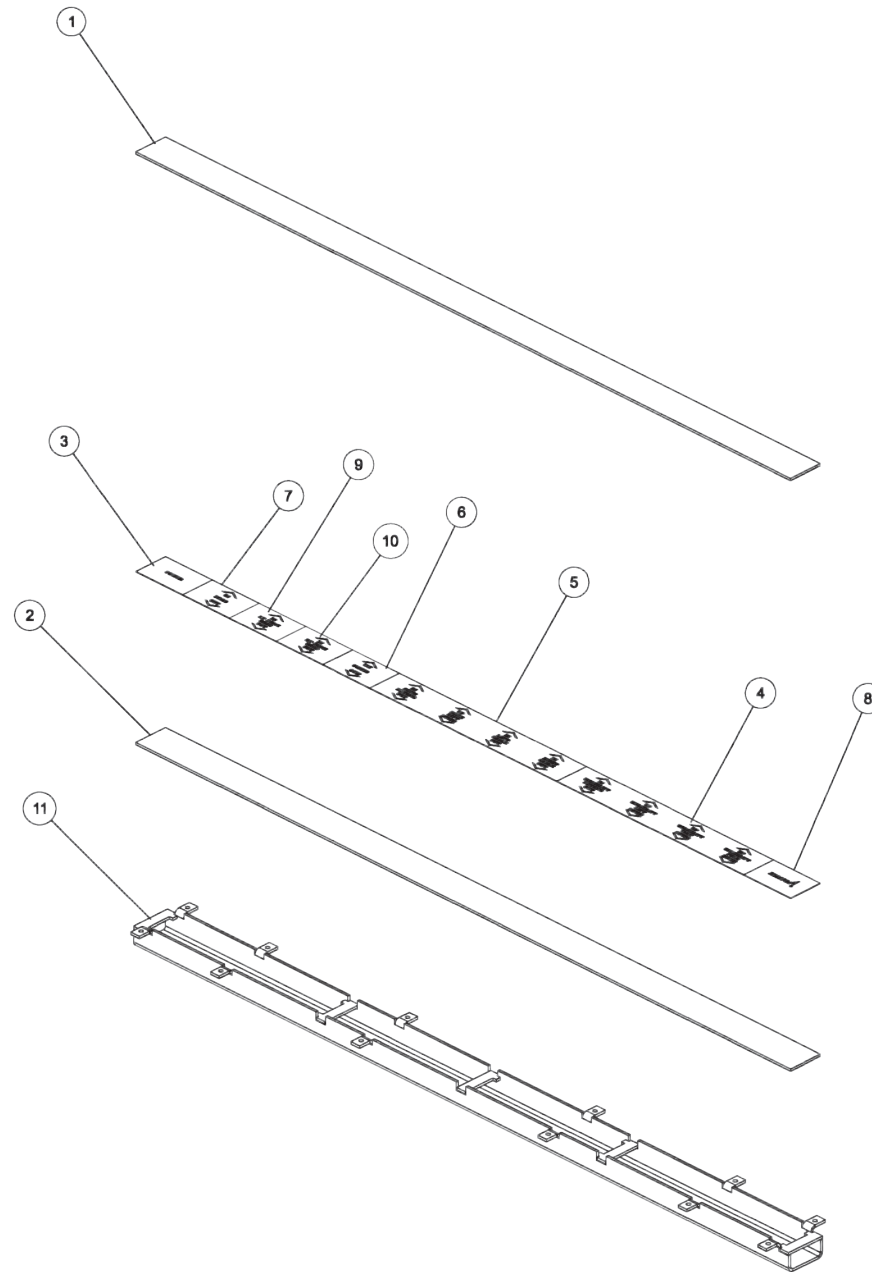

Section I - PARTS

09002950, ILLUMINATED LEGEND ASSEMBLY LT 1150 KNEE

Section I - PARTS

09002950, ILLUMINATED LEGEND ASSEMBLY LT 1150 KNEE (cont'd)

ITEM	PART NUMBER	DESCRIPTION	QTY
--	09002950	ILLUMINATED LEGEND ASSY LT 1150 KNEE	
1	0310040	FLEXLITE LED STRIP	1
2	0310041	FLEXLITE LED POWER WIRE	1
3	0310042	FLEXLITE LED JUMPER WIRE	2
4	0310171	PLASTIC, COLOR LENS - CLEAR	1
5	0310172	PLASTIC, DUST COVER-RED	1
6	0310184	JUMPER WIRE, 15 FLEXLIGHT	1
7	0501582	LEGEND, PANEL-POWER	1
8	0501583	LEGEND, PANEL-UNDERLIFT	1
9	0501584	LEGEND, PANEL-BOOM/CABLE	1
10	0501585	LEGEND, PANEL-SWING	1
11	0501586	LEGEND, PANEL-DRAG	1
12	0501597	LEGEND, PANEL-BLANK MILLER LGO	1
13	0501621	LEGEND, PANEL- LT BOOM DRAG	1
14	0501622	LEGEND, PANEL- RT BOOM DRAG	1
15	0807202	CHANNEL, LIGHT&LEGEND WLMT 38.5	1