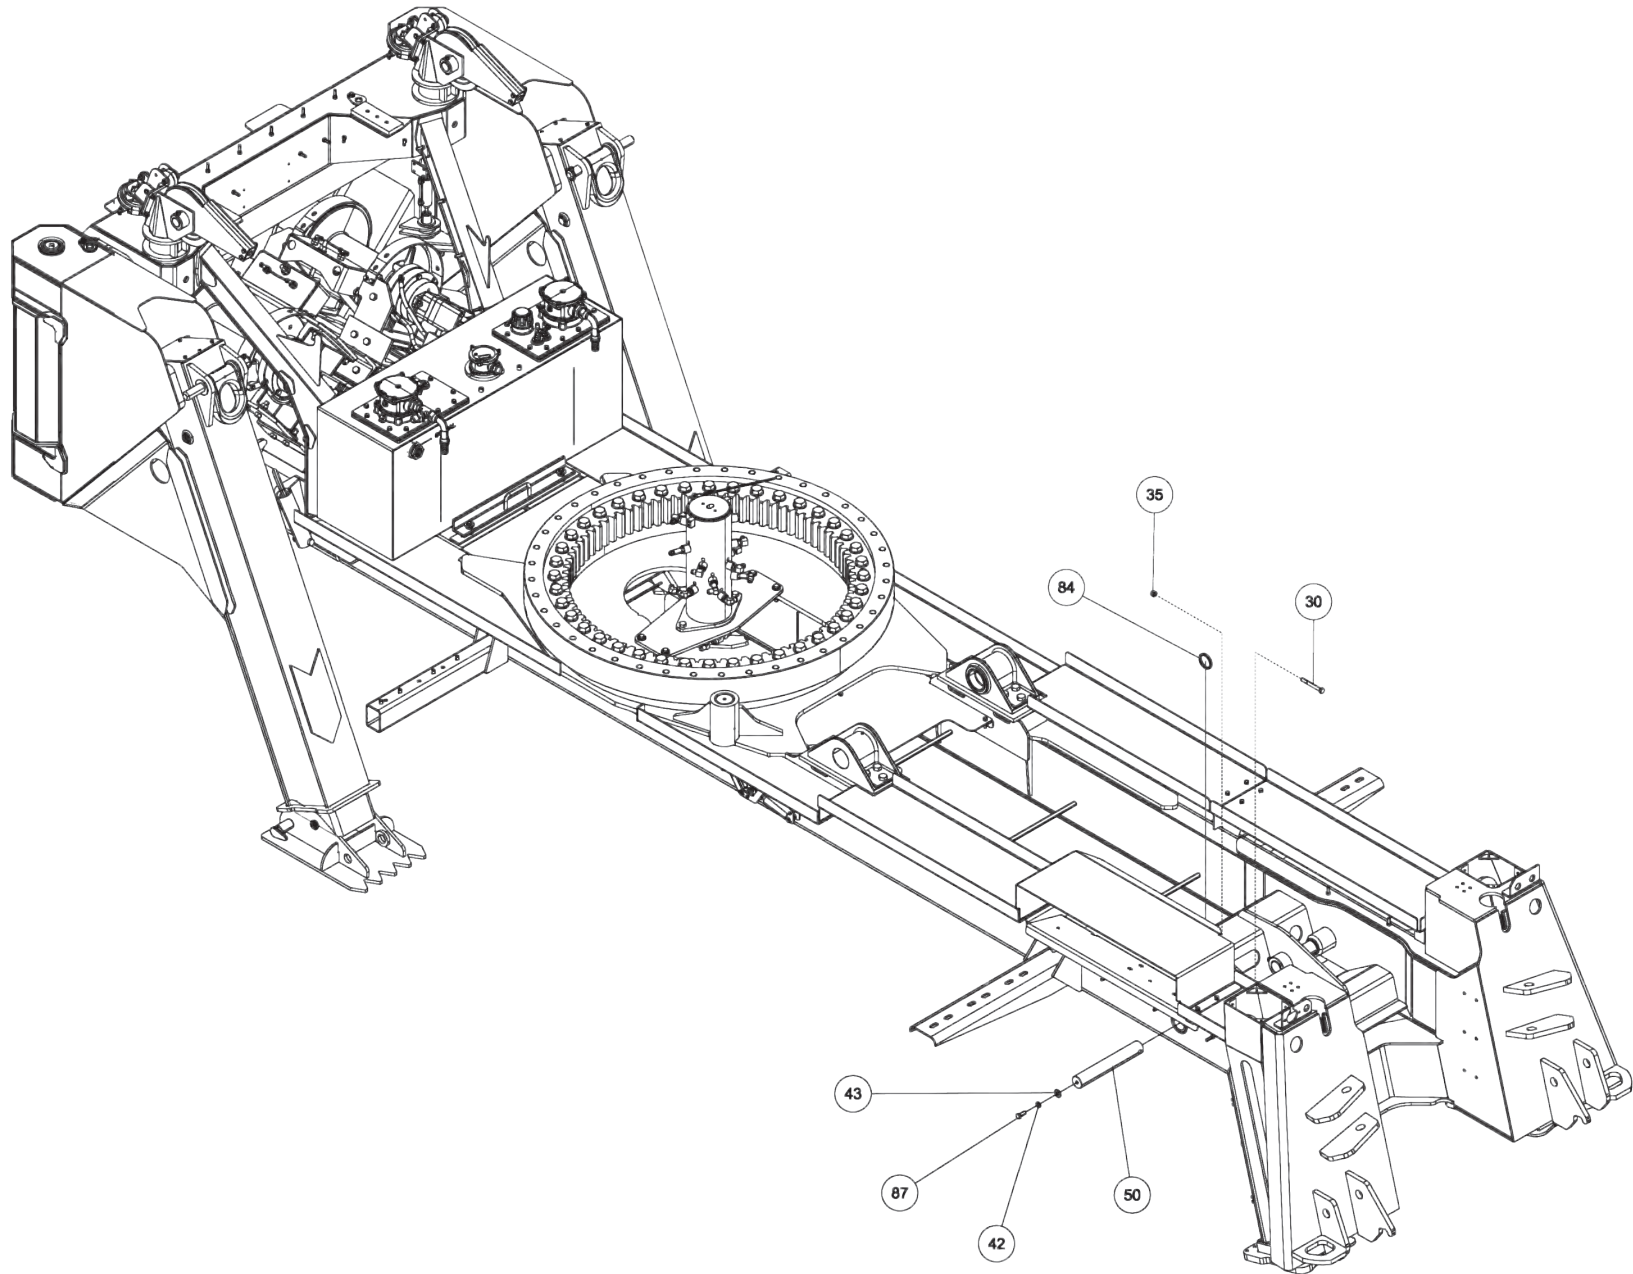

Section I - PARTS

09004042, SUBFRAME ASSEMBLY, 1150 KNEE RXP (cont'd)

Section I - PARTS

09004042, SUBFRAME ASSEMBLY, 1150 KNEE RXP (cont'd)

ITEM	PART NUMBER	DESCRIPTION	QTY
--	09004042	SUBFRAME ASSEMBLY, 1150 KNEE RXP	
1	0300041	CONNECTOR, 8MJ-8MB	4
2	0300108	SNAP RING, 2.5 5100-250	2
3	0300113	GREASE FITTING, 1/4-28 STR	5
4	0300229	FITTING, ELB 8MJ-8MP90	1
5	0300347	PLUG, 1/2 SQ HEAD BLK	1
6	03010029	BUSHING, AL BZ 3.0X2.5X1.9	4
7	0301368	ADAPTER, 16MB-12MJ	1
8	03016107	HYD TEE, 16MJ-16FJX-16MJ	1
9	0301620	FITTING, HYD. 6MJ - 6MB90	4
10	0301696	FITTING, ELB 90 DEG 6MJ-6FJX90	1
11	0301781	FITTING, SWV NUT RUN TEE	1
12	0301895	GREASE FITTING, 1/8 STR PTF	8
13	0302170	FITTING, SWV 90 DEG BENT	2
14	0302474	PIN, LINCH 3/16	8
15	0302538	BUSHING - U/L	2
16	0302575	FITTING-BULKHEAD RUN TEE	2
17	0302727	FITTING, HYD CONN	2
18	0306746	CYL HYD - FOLD	2
19	0307061	WINCH-35K DP 2-SP N.DRUM W/TEN	2
20	0307345	CONNECTOR, 16FJ-12MJ	1
21	0310432	FITTING - ADAPTER 16MJ-20MB	2
22	0310637	PLUG, HOLE	2
23	0311747	BEARING ROTATOR	1
24	0312575	BOOM PIVOT BRKT-MACHINED	2
25	0400070	SCREW, 1/4-20X1 HHC GR5	8
26	0400109	SCREW, 5/16-18X1 HHC GR5	1
27	0400126	SCREW, 3/8-16X1 HHC GR5	4
28	0400132	SCREW, 3/8-16X1-1/2 HHC GR5	19
29	0400206	SCREW, 1/2-13X5 HHC GR5	2
30	0400237	SCREW, 1/2-13X4 HHC GR5	2
31	0400262	SCREW, 5/8-11X2-1/2 HHC GR8	32
32	0400286	SCREW, 3/4-10X2-3/4 HHC GR8	12
33	0400338	SCREW, 1-8X6-1/2 HHC GR8	41
34	0400379	NUT, 5/16-18 SPR J	8
35	0400408	NUT, 1/2-13 LOK	4
36	0400416	NUT, 1/2-13 LOK GR8	4
37	0400426	NUT, 5/8-11 LOK GR8	32
38	0400431	NUT, 3/4-10 LOK GR8	12
39	0400452	LKWASHER, 1/4	8
40	0400480	WASHER, 3/8	4
41	0400482	LKWASHER, 3/8	4
42	0400491	LKWASHER, 1/2	10
43	0400497	WASHER, 1/2 GR8	6
44	0400503	WASHER, 5/8 GR8	32

ITEM	PART NUMBER	DESCRIPTION	QTY
45	0400522	WASHER, 1-1/16X2X1/8 TH YZ	41
46	0400980	SCREW, 3/8-16X1 FHS	12
47	0402032	SCREW, 5/16-18X1 HHC SS	4
48	0402118	LKWASHER, 5/16 SS	8
49	0402121	LKWASHER, 3/8 SS	16
50	07002416	PIN, U/L LIFT CYLINDER BASE	2
51	07002417	COVER, LEFT CHAIN BOX	1
52	07002418	COVER, RIGHT CHAIN BOX	1
53	07002692	FLOOR SHEET, MID CENTER COVER	1
54	07002693	FLOOR SHEET, LEFT MID DECK	1
55	07002696	FLOOR SHEET, RIGHT MID DECK	1
56	07002697	FLOOR SHEET, LEFT REAR DECK	1
57	07002698	FLOOR SHEET, RIGHT REAR DECK	1
58	07002699	CHANNEL, VALVE COVER	1
59	07008501	PLATE, FRONT HYD COVER	1
60	07030626	PLATE - SPACER	4
61	0714581	PLATE, BOLTING	4
62	0715947	ANGLE, WINCH MTG	2
63	0715948	ANGLE, WINCH MTG	2
64	0715949	ANGLE, WINCH MTG	2
65	0715950	ANGLE, WINCH MTG	2
66	0717763	PIN, FLEET SHEAVE	2
67	0717843	PIN, CABLE RETAINER	4
68	0722002	PLATE - REAR O/R COVER	2
69	0724476	PAD - NYLATORN - BBOM GUIDE	2
70	0725440	SHIM, WINCH, 35K DP	8
71	0725476	PLATE HYD SWIVEL MTG	1
72	08003512	SUBFRAME FINAL WLMT, 1150K RXP	1
73	0806727	PIN - PIVOT WLDT	2
74	09000229	PIVOT MTG HOUSE LOCK ASSY	2
75	0906572	KIT-WINCH CABLE STOW	2
76	0908055	REVERSING SHEAVE SUB-ASSEMBLY	2
77	0908062	CABLE SHEAVE & TENSIONER ASSY	2
78	0908432	ROTATOR PINLOCK ASSY	1
79	0910915	KIT, FRONT VALVE MOUNTING	1
80	0911877	KIT, SWIVEL PKG HYD ROTARY	1
81	24679012	LH LEG ASSEMBLY (USA)	1
82	24679013	RH LEG ASSEMBLY (USA)	1
83	25559013	RESERVOIR ASSEMBLY SPO	1
84	26687634	THRUST WASHER	2
85	805352500	PIN WELDT UPPER TILT CY	4
86	9010520	FITTING-ELBOW 1/4T-1/4NPT	2
87	9041402	1/2 NC X 1 1/4 HHCS PLT GR8	10
88	9041406	1/2 NC X 2 1/2 HHCS PL GR8	4