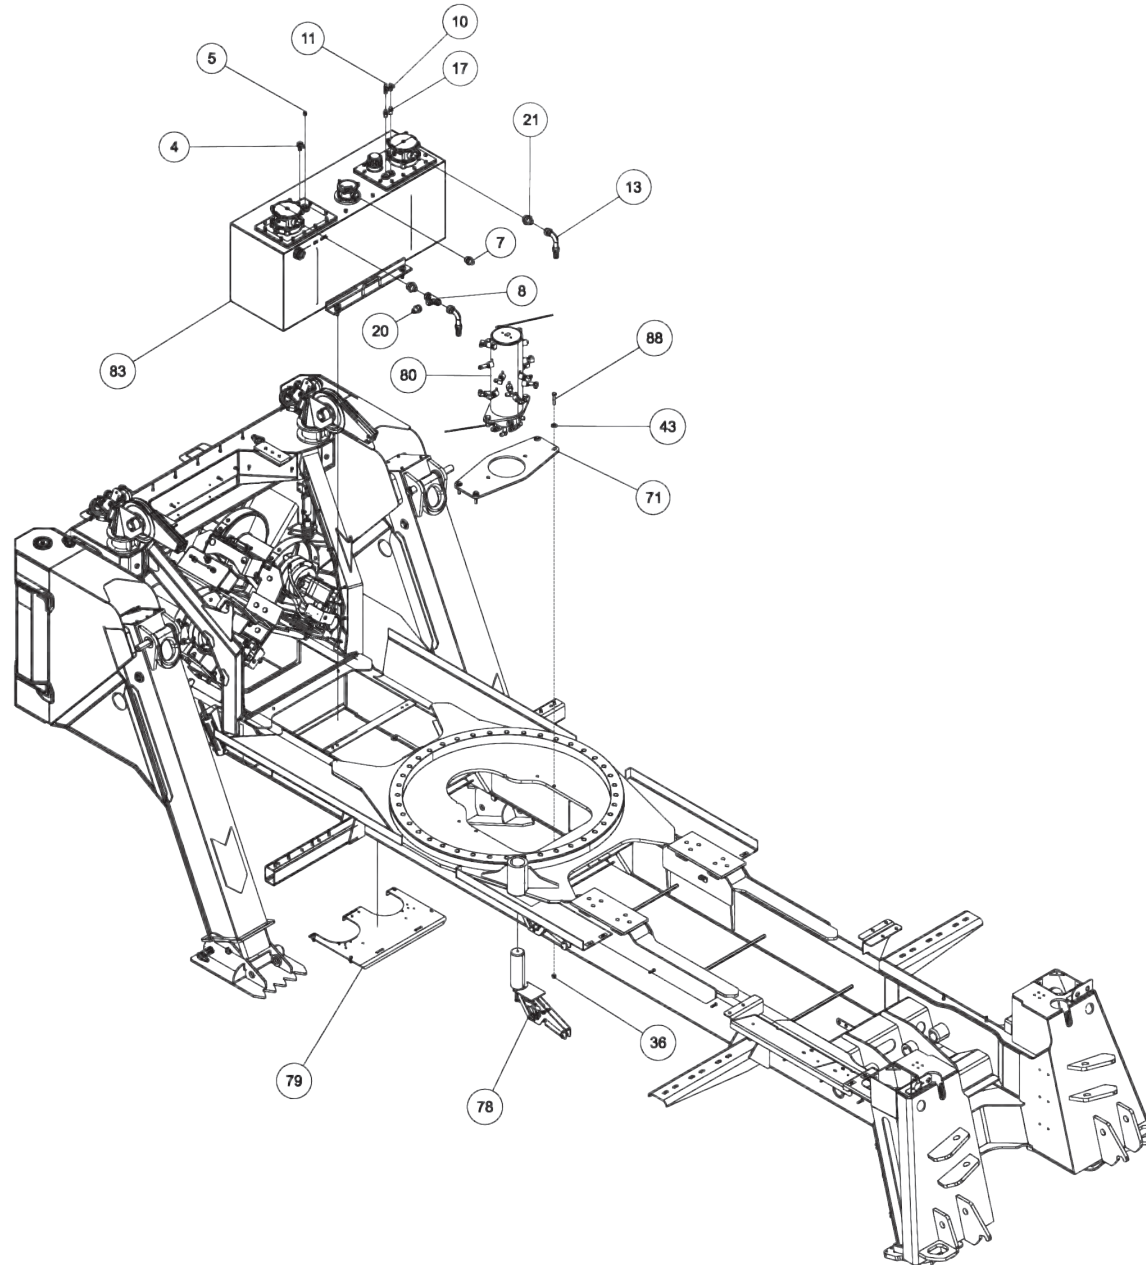

Section I - PARTS

09004042, SUBFRAME ASSEMBLY, 1150 KNEE RXP (cont'd)

Section I - PARTS

09004042, SUBFRAME ASSEMBLY, 1150 KNEE RXP (cont'd)

ITEM	PART NUMBER	DESCRIPTION	QTY
--	09004042	SUBFRAME ASSEMBLY, 1150 KNEE RXP	
1	0300041	CONNECTOR, 8MJ-8MB	4
2	0300108	SNAP RING, 2.5 5100-250	2
3	0300113	GREASE FITTING, 1/4-28 STR	5
4	0300229	FITTING, ELB 8MJ-8MP90	1
5	0300347	PLUG, 1/2 SQ HEAD BLK	1
6	03010029	BUSHING, AL BZ 3.0X2.5X1.9	4
7	0301368	ADAPTER, 16MB-12MJ	1
8	03016107	HYD TEE, 16MJ-16FJX-16MJ	1
9	0301620	FITTING, HYD. 6MJ - 6MB90	4
10	0301696	FITTING, ELB 90 DEG 6MJ-6FJX90	1
11	0301781	FITTING, SWV NUT RUN TEE	1
12	0301895	GREASE FITTING, 1/8 STR PTF	8
13	0302170	FITTING, SWV 90 DEG BENT	2
14	0302474	PIN, LINCH 3/16	8
15	0302538	BUSHING - U/L	2
16	0302575	FITTING-BULKHEAD RUN TEE	2
17	0302727	FITTING, HYD CONN	2
18	0306746	CYL HYD - FOLD	2
19	0307061	WINCH-35K DP 2-SP N.DRUM W/TEN	2
20	0307345	CONNECTOR, 16FJ-12MJ	1
21	0310432	FITTING - ADAPTER 16MJ-20MB	2
22	0310637	PLUG, HOLE	2
23	0311747	BEARING ROTATOR	1
24	0312575	BOOM PIVOT BRKT-MACHINED	2
25	0400070	SCREW, 1/4-20X1 HHC GR5	8
26	0400109	SCREW, 5/16-18X1 HHC GR5	1
27	0400126	SCREW, 3/8-16X1 HHC GR5	4
28	0400132	SCREW, 3/8-16X1-1/2 HHC GR5	19
29	0400206	SCREW, 1/2-13X5 HHC GR5	2
30	0400237	SCREW, 1/2-13X4 HHC GR5	2
31	0400262	SCREW, 5/8-11X2-1/2 HHC GR8	32
32	0400286	SCREW, 3/4-10X2-3/4 HHC GR8	12
33	0400338	SCREW, 1-8X6-1/2 HHC GR8	41
34	0400379	NUT, 5/16-18 SPR J	8
35	0400408	NUT, 1/2-13 LOK	4
36	0400416	NUT, 1/2-13 LOK GR8	4
37	0400426	NUT, 5/8-11 LOK GR8	32
38	0400431	NUT, 3/4-10 LOK GR8	12
39	0400452	LKWASHER, 1/4	8
40	0400480	WASHER, 3/8	4
41	0400482	LKWASHER, 3/8	4
42	0400491	LKWASHER, 1/2	10
43	0400497	WASHER, 1/2 GR8	6
44	0400503	WASHER, 5/8 GR8	32

ITEM	PART NUMBER	DESCRIPTION	QTY
45	0400522	WASHER, 1-1/16X2X1/8 TH YZ	41
46	0400980	SCREW, 3/8-16X1 FHS	12
47	0402032	SCREW, 5/16-18X1 HHC SS	4
48	0402118	LKWASHER, 5/16 SS	8
49	0402121	LKWASHER, 3/8 SS	16
50	07002416	PIN, U/L LIFT CYLINDER BASE	2
51	07002417	COVER, LEFT CHAIN BOX	1
52	07002418	COVER, RIGHT CHAIN BOX	1
53	07002692	FLOOR SHEET, MID CENTER COVER	1
54	07002693	FLOOR SHEET, LEFT MID DECK	1
55	07002696	FLOOR SHEET, RIGHT MID DECK	1
56	07002697	FLOOR SHEET, LEFT REAR DECK	1
57	07002698	FLOOR SHEET, RIGHT REAR DECK	1
58	07002699	CHANNEL, VALVE COVER	1
59	07008501	PLATE, FRONT HYD COVER	1
60	07030626	PLATE - SPACER	4
61	0714581	PLATE, BOLTING	4
62	0715947	ANGLE, WINCH MTG	2
63	0715948	ANGLE, WINCH MTG	2
64	0715949	ANGLE, WINCH MTG	2
65	0715950	ANGLE, WINCH MTG	2
66	0717763	PIN, FLEET SHEAVE	2
67	0717843	PIN, CABLE RETAINER	4
68	0722002	PLATE - REAR O/R COVER	2
69	0724476	PAD - NYLATORN - BBOM GUIDE	2
70	0725440	SHIM, WINCH, 35K DP	8
71	0725476	PLATE HYD SWIVEL MTG	1
72	08003512	SUBFRAME FINAL WLMT, 1150K RXP	1
73	0806727	PIN - PIVOT WLDT	2
74	09000229	PIVOT MTG HOUSE LOCK ASSY	2
75	0906572	KIT-WINCH CABLE STOW	2
76	0908055	REVERSING SHEAVE SUB-ASSEMBLY	2
77	0908062	CABLE SHEAVE & TENSIONER ASSY	2
78	0908432	ROTATOR PINLOCK ASSY	1
79	0910915	KIT, FRONT VALVE MOUNTING	1
80	0911877	KIT, SWIVEL PKG HYD ROTARY	1
81	24679012	LH LEG ASSEMBLY (USA)	1
82	24679013	RH LEG ASSEMBLY (USA)	1
83	25559013	RESERVOIR ASSEMBLY SPO	1
84	26687634	THRUST WASHER	2
85	805352500	PIN WELDT UPPER TILT CY	4
86	9010520	FITTING-ELBOW 1/4T-1/4NPT	2
87	9041402	1/2 NC X 1 1/4 HHCS PLT GR8	10
88	9041406	1/2 NC X 2 1/2 HHCS PL GR8	4