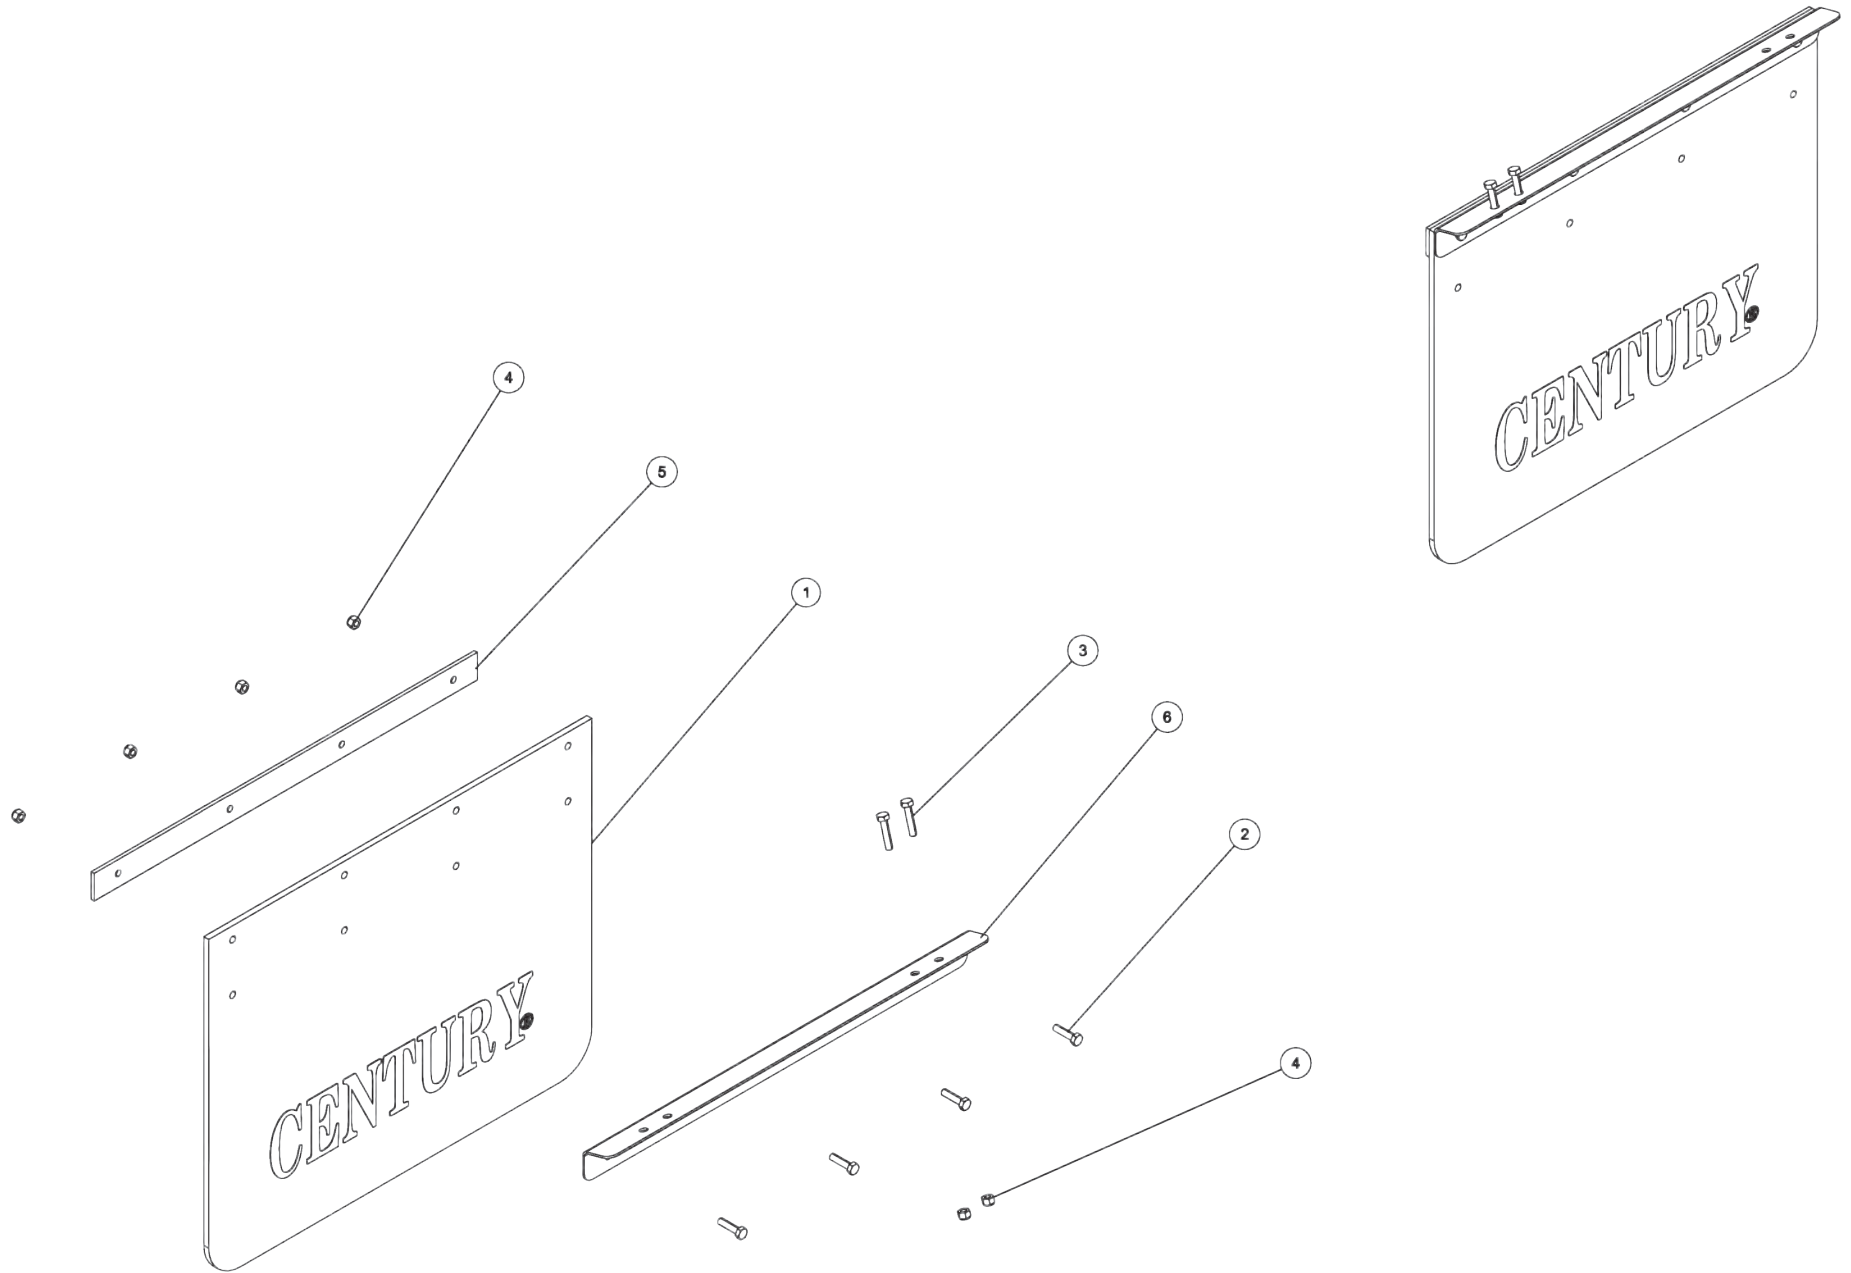

Section I - PARTS

0908418, KIT - MUDFLAP CENTURY ROTATOR

Section I - PARTS

0908418, KIT - MUDFLAP CENTURY ROTATOR (cont'd)

ITEM	PART NUMBER	DESCRIPTION	QTY
--	0908418	KIT - MUDFLAP CENTURY ROTATOR	
1	0310631	MUD FLAP, CENTURY	2
2	0400103	SCREW, 5/16-18X1-1/4 HHC GR5	12
3	0400382	NUT, 5/16-18 LOK	12
4	0717386	BAR - MUDFLAP	2
5	0718264	ANGLE, ROTATOR MUD FLAP MOUNT	2