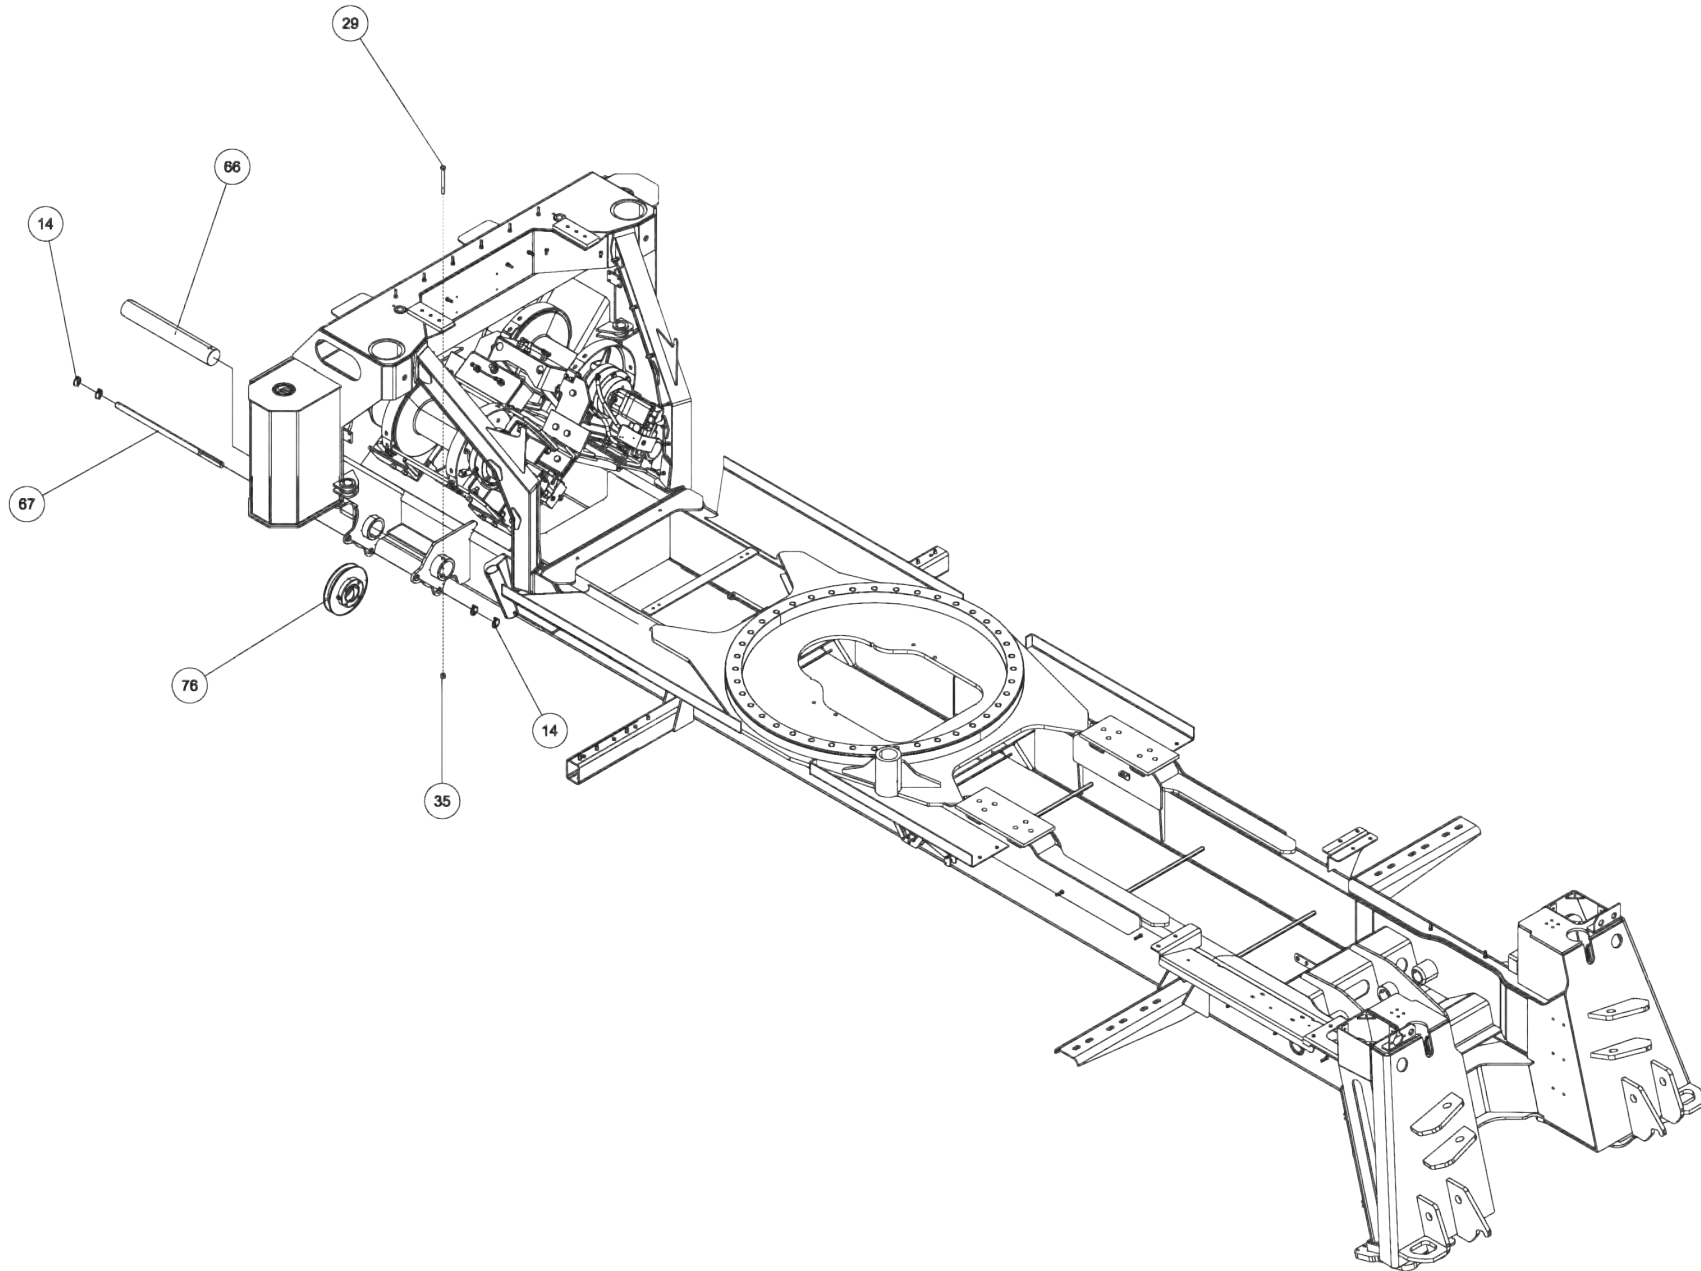

Section I - PARTS

09004042, SUBFRAME ASSEMBLY, 1150 KNEE RXP (cont'd)

Section I - PARTS

09004042, SUBFRAME ASSEMBLY, 1150 KNEE RXP (cont'd)

ITEM	PART NUMBER	DESCRIPTION	QTY
--	09004042	SUBFRAME ASSEMBLY, 1150 KNEE RXP	
1	0300041	CONNECTOR, 8MJ-8MB	4
2	0300108	SNAP RING, 2.5 5100-250	2
3	0300113	GREASE FITTING, 1/4-28 STR	5
4	0300229	FITTING, ELB 8MJ-8MP90	1
5	0300347	PLUG, 1/2 SQ HEAD BLK	1
6	03010029	BUSHING, AL BZ 3.0X2.5X1.9	4
7	0301368	ADAPTER, 16MB-12MJ	1
8	03016107	HYD TEE, 16MJ-16FJX-16MJ	1
9	0301620	FITTING, HYD. 6MJ - 6MB90	4
10	0301696	FITTING, ELB 90 DEG 6MJ-6FJX90	1
11	0301781	FITTING, SWV NUT RUN TEE	1
12	0301895	GREASE FITTING, 1/8 STR PTF	8
13	0302170	FITTING, SWV 90 DEG BENT	2
14	0302474	PIN, LINCH 3/16	8
15	0302538	BUSHING - U/L	2
16	0302575	FITTING-BULKHEAD RUN TEE	2
17	0302727	FITTING, HYD CONN	2
18	0306746	CYL HYD - FOLD	2
19	0307061	WINCH-35K DP 2-SP N.DRUM W/TEN	2
20	0307345	CONNECTOR, 16FJ-12MJ	1
21	0310432	FITTING - ADAPTER 16MJ-20MB	2
22	0310637	PLUG, HOLE	2
23	0311747	BEARING ROTATOR	1
24	0312575	BOOM PIVOT BRKT-MACHINED	2
25	0400070	SCREW, 1/4-20X1 HHC GR5	8
26	0400109	SCREW, 5/16-18X1 HHC GR5	1
27	0400126	SCREW, 3/8-16X1 HHC GR5	4
28	0400132	SCREW, 3/8-16X1-1/2 HHC GR5	19
29	0400206	SCREW, 1/2-13X5 HHC GR5	2
30	0400237	SCREW, 1/2-13X4 HHC GR5	2
31	0400262	SCREW, 5/8-11X2-1/2 HHC GR8	32
32	0400286	SCREW, 3/4-10X2-3/4 HHC GR8	12
33	0400338	SCREW, 1-8X6-1/2 HHC GR8	41
34	0400379	NUT, 5/16-18 SPR J	8
35	0400408	NUT, 1/2-13 LOK	4
36	0400416	NUT, 1/2-13 LOK GR8	4
37	0400426	NUT, 5/8-11 LOK GR8	32
38	0400431	NUT, 3/4-10 LOK GR8	12
39	0400452	LKWASHER, 1/4	8
40	0400480	WASHER, 3/8	4
41	0400482	LKWASHER, 3/8	4
42	0400491	LKWASHER, 1/2	10
43	0400497	WASHER, 1/2 GR8	6
44	0400503	WASHER, 5/8 GR8	32

ITEM	PART NUMBER	DESCRIPTION	QTY
45	0400522	WASHER, 1-1/16X2X1/8 TH YZ	41
46	0400980	SCREW, 3/8-16X1 FHS	12
47	0402032	SCREW, 5/16-18X1 HHC SS	4
48	0402118	LKWASHER, 5/16 SS	8
49	0402121	LKWASHER, 3/8 SS	16
50	07002416	PIN, U/L LIFT CYLINDER BASE	2
51	07002417	COVER, LEFT CHAIN BOX	1
52	07002418	COVER, RIGHT CHAIN BOX	1
53	07002692	FLOOR SHEET, MID CENTER COVER	1
54	07002693	FLOOR SHEET, LEFT MID DECK	1
55	07002696	FLOOR SHEET, RIGHT MID DECK	1
56	07002697	FLOOR SHEET, LEFT REAR DECK	1
57	07002698	FLOOR SHEET, RIGHT REAR DECK	1
58	07002699	CHANNEL, VALVE COVER	1
59	07008501	PLATE, FRONT HYD COVER	1
60	07030626	PLATE - SPACER	4
61	0714581	PLATE, BOLTING	4
62	0715947	ANGLE, WINCH MTG	2
63	0715948	ANGLE, WINCH MTG	2
64	0715949	ANGLE, WINCH MTG	2
65	0715950	ANGLE, WINCH MTG	2
66	0717763	PIN, FLEET SHEAVE	2
67	0717843	PIN, CABLE RETAINER	4
68	0722002	PLATE - REAR O/R COVER	2
69	0724476	PAD - NYLATORN - BBOM GUIDE	2
70	0725440	SHIM, WINCH, 35K DP	8
71	0725476	PLATE HYD SWIVEL MTG	1
72	08003512	SUBFRAME FINAL WLMT, 1150K RXP	1
73	0806727	PIN - PIVOT WLDT	2
74	09000229	PIVOT MTG HOUSE LOCK ASSY	2
75	0906572	KIT-WINCH CABLE STOW	2
76	0908055	REVERSING SHEAVE SUB-ASSEMBLY	2
77	0908062	CABLE SHEAVE & TENSIONER ASSY	2
78	0908432	ROTATOR PINLOCK ASSY	1
79	0910915	KIT, FRONT VALVE MOUNTING	1
80	0911877	KIT, SWIVEL PKG HYD ROTARY	1
81	24679012	LH LEG ASSEMBLY (USA)	1
82	24679013	RH LEG ASSEMBLY (USA)	1
83	25559013	RESERVOIR ASSEMBLY SPO	1
84	26687634	THRUST WASHER	2
85	805352500	PIN WELDT UPPER TILT CY	4
86	9010520	FITTING-ELBOW 1/4T-1/4NPT	2
87	9041402	1/2 NC X 1 1/4 HHCS PLT GR8	10
88	9041406	1/2 NC X 2 1/2 HHCS PL GR8	4