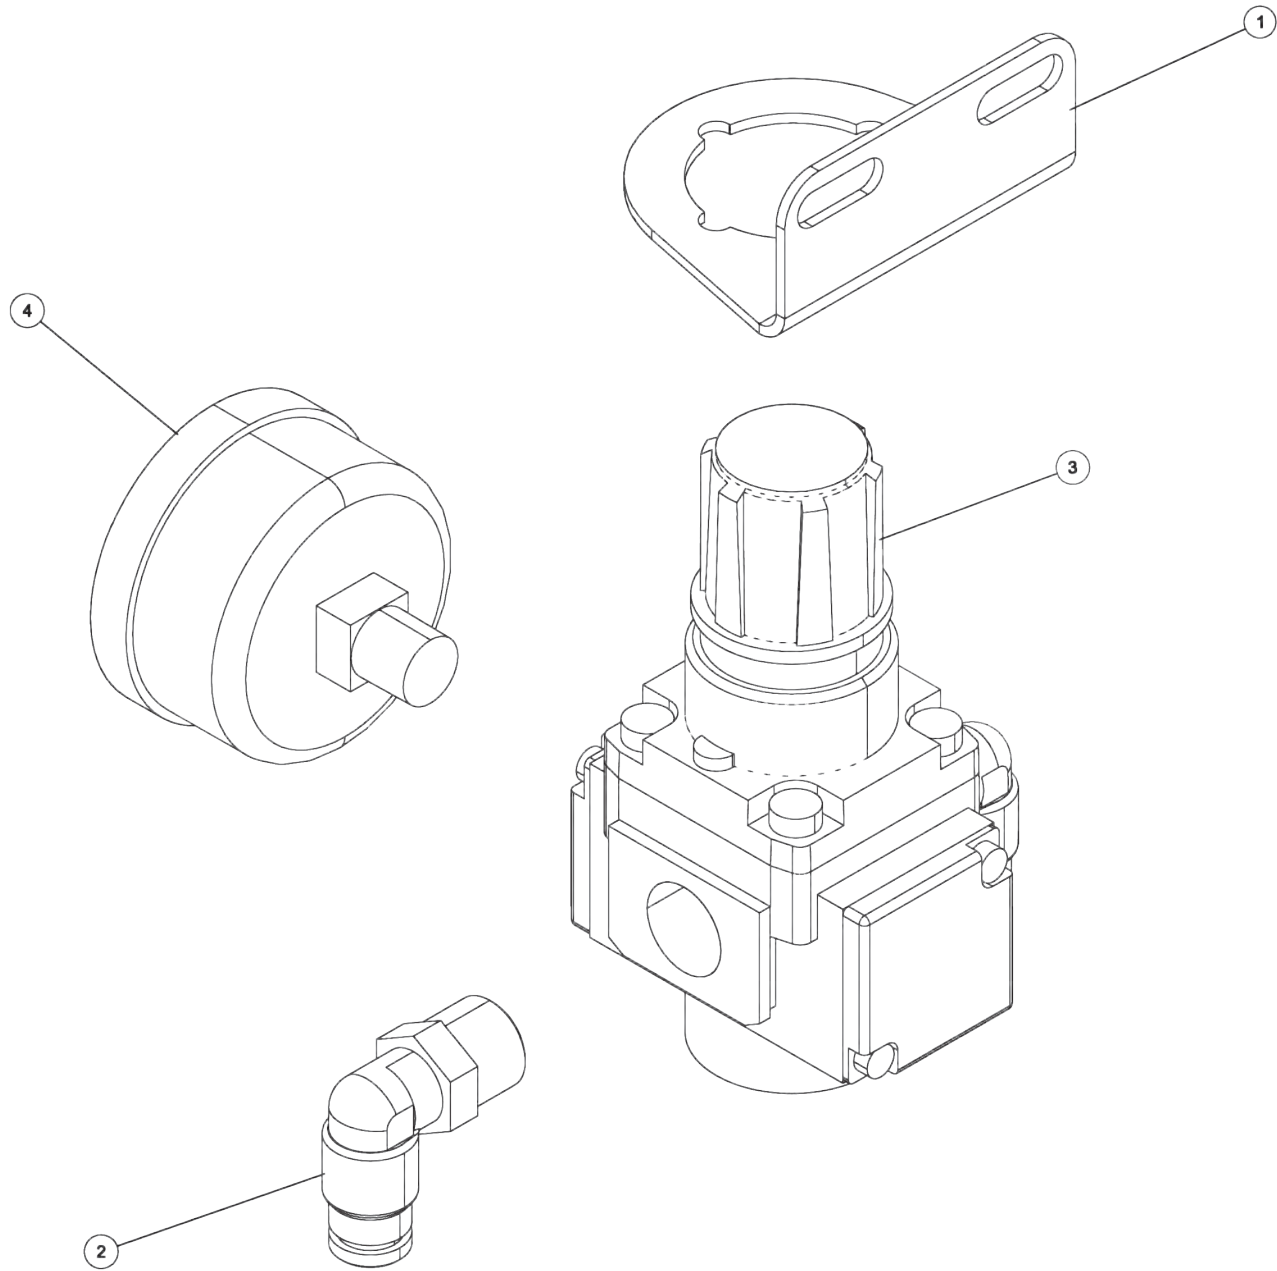

Section I - PARTS

0911804, AIR REGULATOR-GAUGE ASSEMBLY

Section I - PARTS

0911804, AIR REGULATOR-GAUGE ASSEMBLY (cont'd)

ITEM	PART NUMBER	DESCRIPTION	QTY
--	0911804	AIR REGULATOR-GAUGE ASSEMBLY	
1	0303365	BRACKET, MOUNTING - AIR PREP	1
2	9010520	FITTING-ELBOW 1/4T-1/4NPT	2
3	HA0131	REGULATOR , AIR	1
4	HA0132	GAUGE 0-160 PSI	1