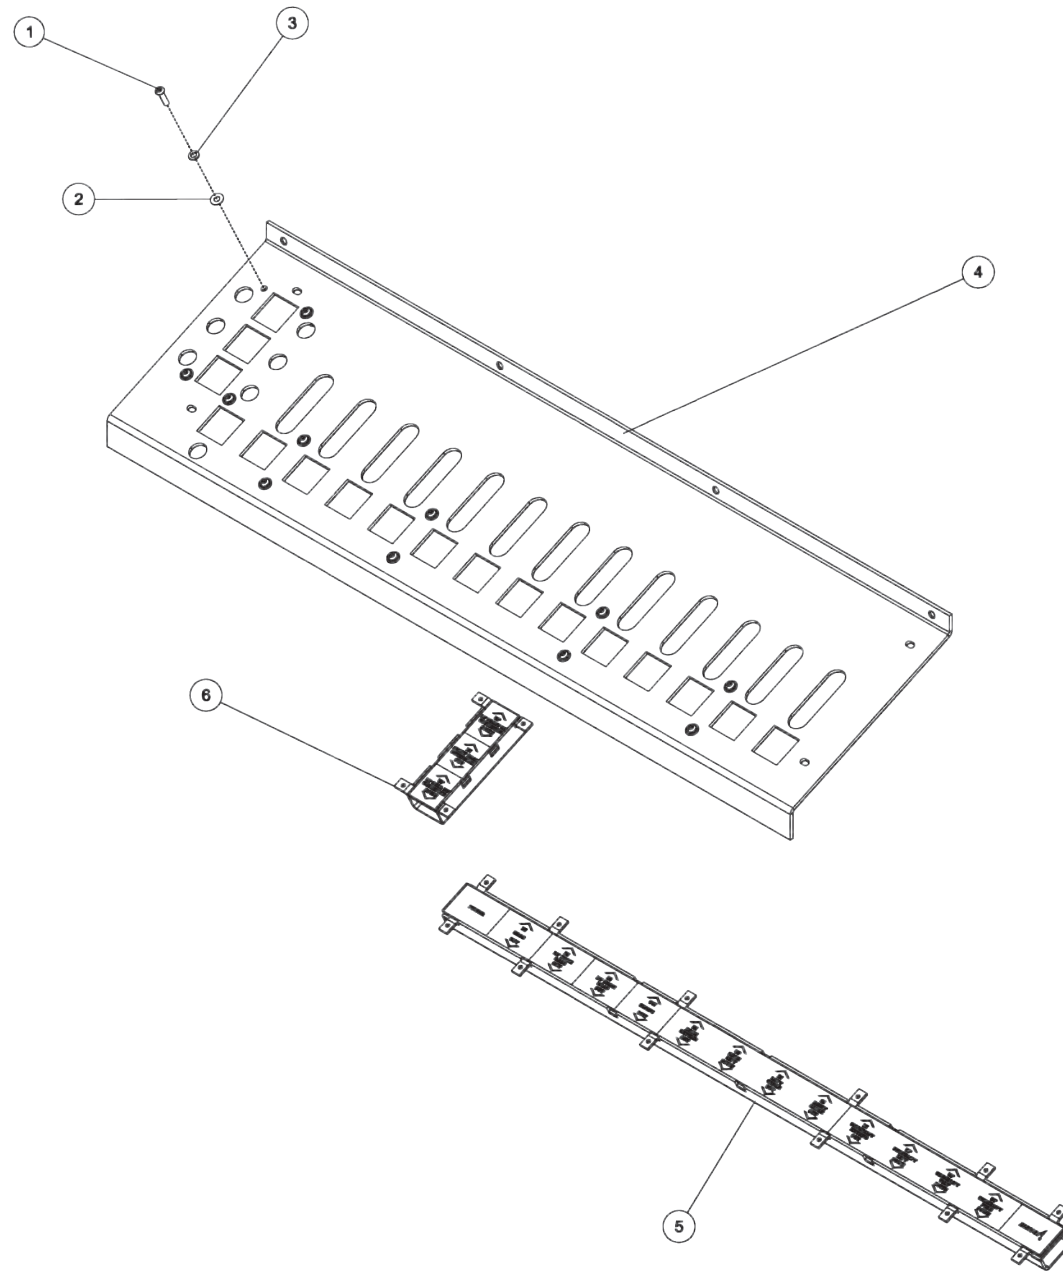

Section I - PARTS

09002949, ILLUMINATED LEGEND LT 1150 KNEE

Section I - PARTS

09002949, ILLUMINATED LEGEND LT 1150 KNEE (cont'd)

ITEM	PART NUMBER	DESCRIPTION	QTY
--	09002949	ILLUM LEGEND LT 1150 KNEE	
1	04000381	SS BHSCS 1/4-20 X 1	12
2	0400454	WASHER, 1/4 SS	12
3	0402111	LKWASHER, 1/4 SS	12
4	0727008	APANEL, CONTROL 13 HANDLE	1
5	09002950	ILLUM LEGEND ASSY LT 1150 KNEE	1
6	0908745	ILLUMINATED LEGEND ASSY 6	1