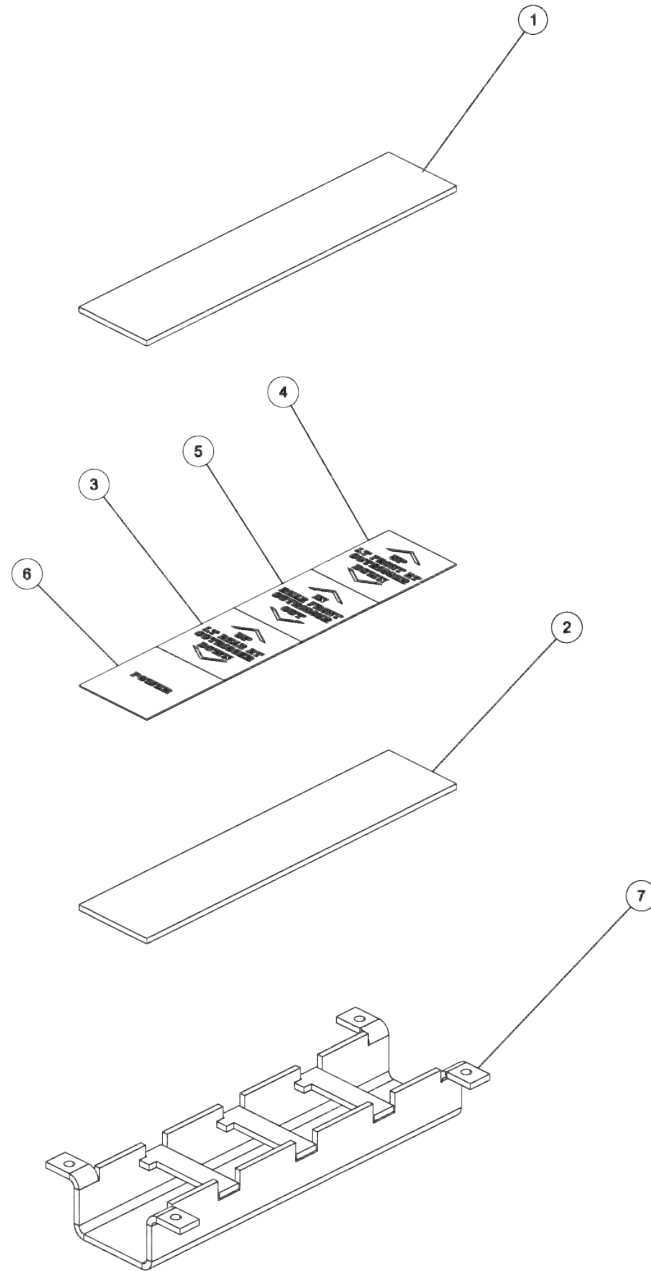

Section I - PARTS

09000120, ILLUMINATED LEGEND ASSEMBLY

Section I - PARTS

09000120, ILLUMINATED LEGEND ASSEMBLY (cont'd)

ITEM	PART NUMBER	DESCRIPTION	QTY
--	09000120	ILLUMINATED LEGEND ASSEMBLY	
1	0310093	PLASTIC, DUST COVER-CLEAR 8	1
2	0310095	PLASTIC, COLOR LENS -RED 8	1
3	0501579	LEGEND, PANEL-REAR OUTRIGGER	1
4	0501580	LEGEND, PANEL-FRONT OUTRIGGER	1
5	0501618	LEGEND,PANEL- REAR/ FRT OUTRIG	1
6	0501620	LEGEND,PANEL- POWER	1
7	0807114	CHANNEL,LIGHT&LEGEND WLMT 8	1