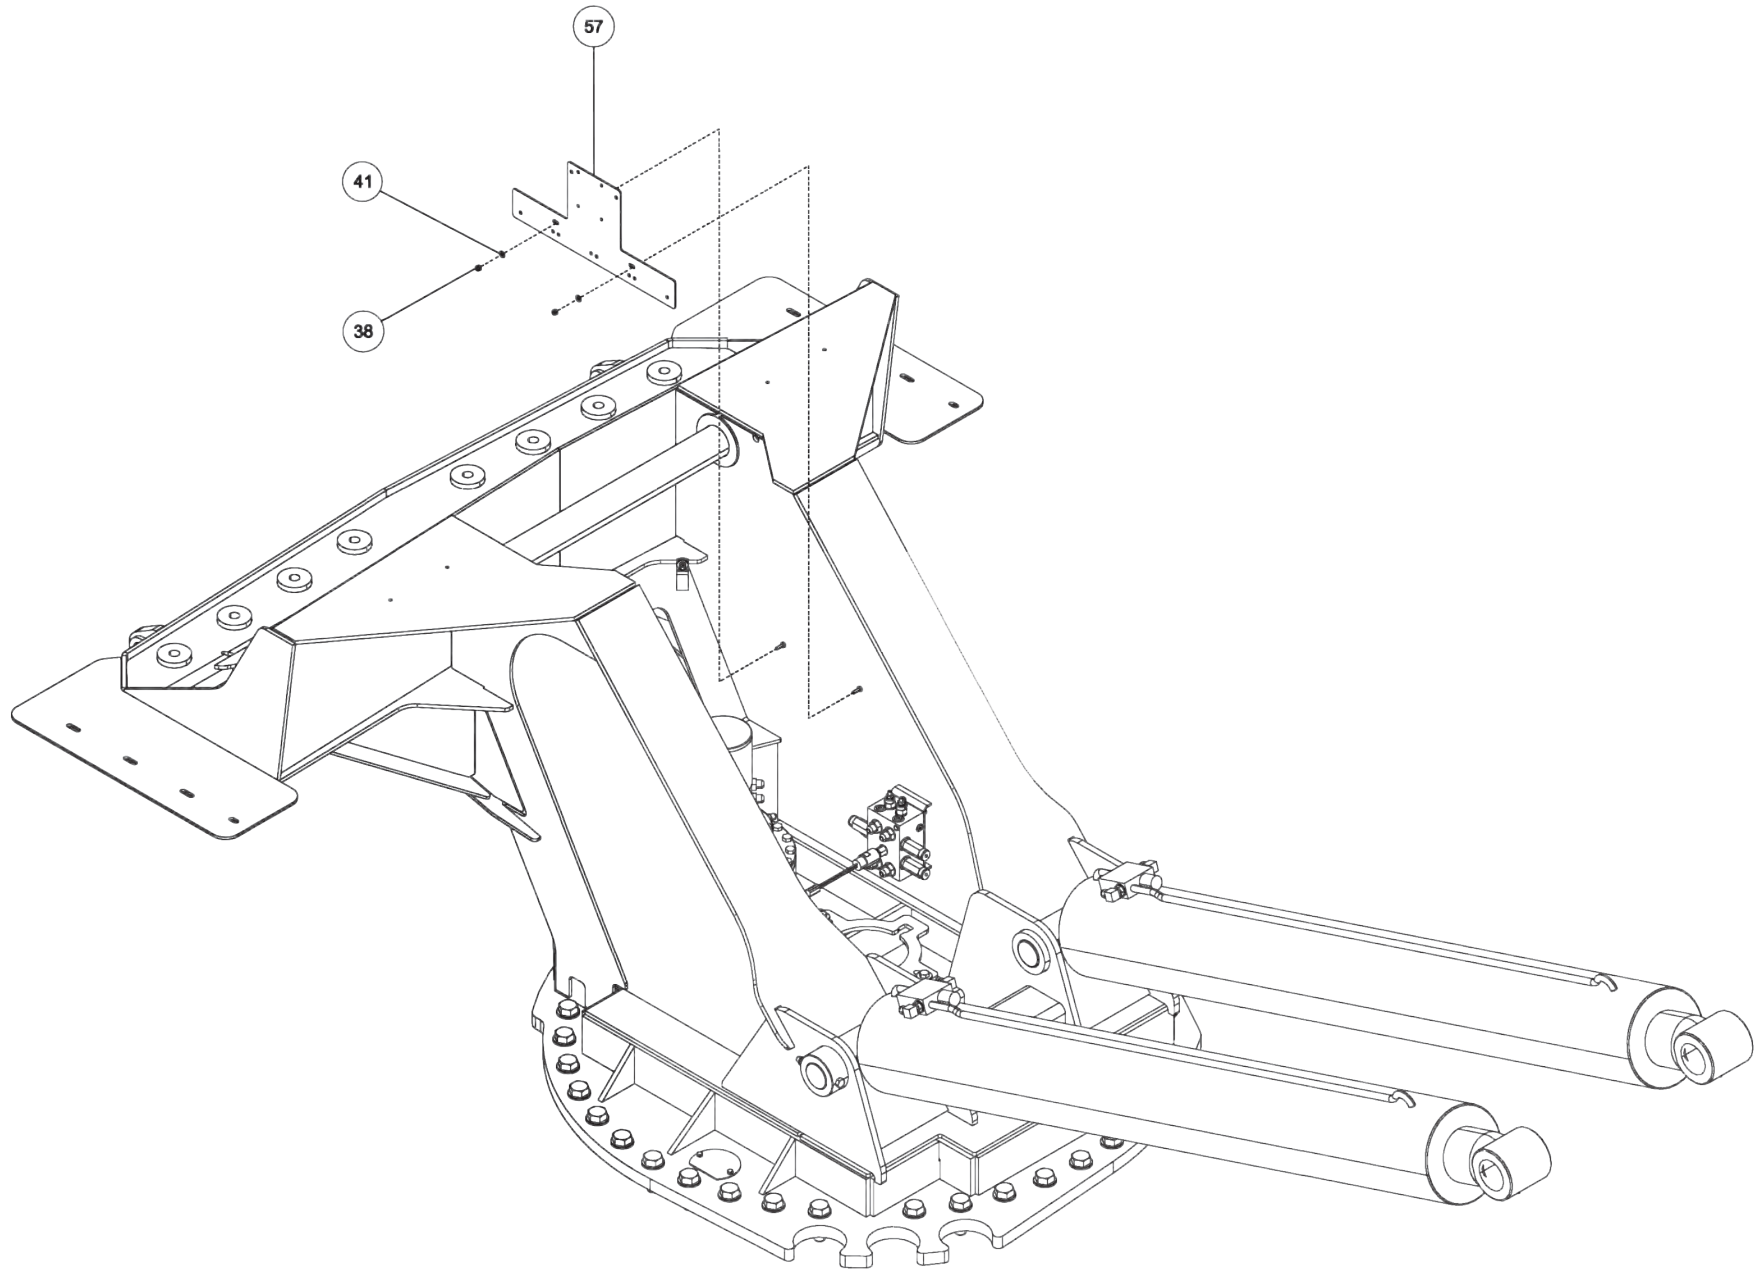

Section I - PARTS

0911548, WRECKER FRAME ASSEMBLY 1150 12V (cont'd)

Section I - PARTS

0911548, WRECKER FRAME ASSEMBLY 1150 12V (cont'd)

ITEM	PART NUMBER	DESCRIPTION	QTY
--	0911548	WRECKER FRAME ASSEMBLY 1150 12V	
1	0300113	GREASE FITTING, 1/4-28 STR	4
2	0300134	CLAMP, 1" HOSE INSULATED	1
3	0300188	CLAMP,1-1/2" HOSE	2
4	0300657	HOSE HYD, 46" LG	4
5	0301376	CONNECTOR 8 MJ - 10 MB	6
6	0301388	ELBOW, 8MJ-8MB90	4
7	0301471	HOSE, 30" 8FJK-8M3K-8FJX90	2
8	0301487	CLAMP HOSE 1/2 COVO909	1
9	0302574	FITTING-BULKHEAD RUN TEE	2
10	0302677	BREATHER VENT 1/8 MP	2
11	0302695	ADAPTER, 6MJ-4MB	1
12	0303365	BRACKET, MOUNTING - AIR PREP	1
13	0303994	HOSE ASSY- 22"	1
14	0306977	FITTING BRASS PLUG 1/8	5
15	0306978	TERMINAL BLOCK W/SCREW	1
16	0307396	SWING CONTROL VALVE	1
17	0307629	CYLINDER - BOOM LIFT	2
18	0310141	SOLENOID, AIR 12V STK 8 BANK	1
19	0310318	SWITCH - PRESSURE	1
20	0310381	ALARM, SWING (ECCO DT500)	1
21	0310634	FITTING 6MB-4FP	1
22	0311453	250 SWING DRIVE W/INTERNAL BRK	1
23	0311454	MOTOR, HYDRAULIC, PARKER	1
24	0400009	SCREW, 8-32X1-1/2 PRH SS	2
25	0400066	SCREW, 1/4-20X3/4 HHC GR5	4
26	0400070	SCREW, 1/4-20X1 HHC GR5	3
27	0400081	SCREW, 1/4-20X3-1/2 HHC GR5	2
28	0400126	SCREW, 3/8-16X1 HHC GR5	14
29	0400176	SCREW, 1/2-13X1 HHC GR5	2
30	0400180	SCREW, 1/2-13X6 HHC GR5	1
31	0400188	SCREW, 1/2-13X2 HHC GR5	4
32	0400206	SCREW, 1/2-13X5 HHC GR5	2
33	0400254	SCREW, 5/8-11X2-1/2 HHC GR5	16

ITEM	PART NUMBER	DESCRIPTION	QTY
34	0400318	SCREW, 1-8X3 SHC	4
35	0400336	SCREW, 1-8X3 HHC GR8	31
36	0400351	NUT, 8-32 HEX	2
37	0400366	NUT, 1/4-20 HEX	1
38	0400367	NUT, 1/4-20 LOK	7
39	0400392	NUT, 3/8-16 LOK	6
40	0400408	NUT, 1/2-13 LOK	7
41	0400451	WASHER, 1/4	4
42	0400452	LKWASHER, 1/4	4
43	0400458	LKWASHER, 1/4 EXT	1
44	0400480	WASHER, 3/8	16
45	0400482	LKWASHER, 3/8	10
46	0400491	LKWASHER, 1/2	2
47	0400492	USS FLAT WASHER, 1/2	8
48	0400508	LKWASHER, 5/8	16
49	0400522	WASHER, 1-1/16X2X1/8 TH YZ	35
50	0400687	SCREW, 10-24X3/4 PRH SS	4
51	0400752	NUT, 10-24 LOK EXT	4
52	0400816	WASHER, M10 SS	2
53	0718495	SHAFT-LIFT CYL PIVOT (FRAME)	2
54	0719162	PLATE, ACCESS COVER	2
55	0722103	SHAFT - BOOM PIVOT	1
56	0726417	PLATE-SWIVEL LOCK	1
57	0726421	OMNEX PANEL	1
58	0726422	ANGLE, SWIVEL LOCK	1
59	0726423	LONG ANGLE, SWIVEL LOCK	1
60	0810223	WRECKER FRM WLD 1150	1
61	0810233	AIR VALVE MTG PLATE WLD 1150	1
62	9010030	FITT, BRASS ELBOW 1/4T-1/8MPX	1
63	9010520	FITTING-ELBOW 1/4T-1/4NPT	2
64	9011071	FITT, BRASS TEE 1/4T-1/4T-1/4T	1
65	HA0131	REGULATOR , AIR	1
66	HA0132	GAUGE 0-160 PSI	1
67	HC1291	FITTING, 4MJ-4MB STR THR	1