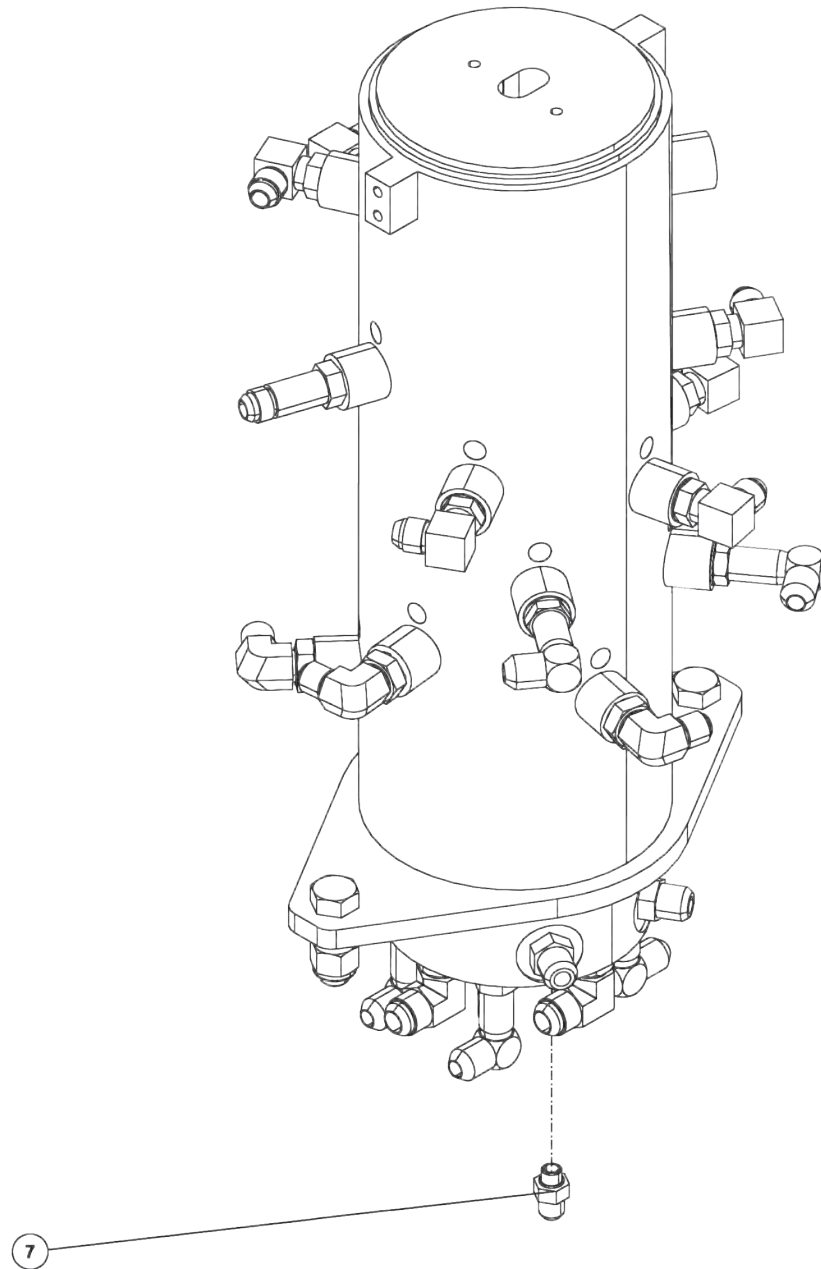

Section I - PARTS

0911877, KIT, SWIVEL PKG HYD ROTARY (cont'd)

Section I - PARTS

0911877, KIT, SWIVEL PKG HYD ROTARY (cont'd)

ITEM	PART NUMBER	DESCRIPTION	QTY
--	0911877	KIT, SWIVEL PKG HYD ROTARY	
1	0300041	CONNECTOR, 8MJ-8MB	4
2	0300052	FITTING, ELB 8MJ-10MB 90	4
3	0301388	ELBOW, 8MJ-8MB90	6
4	0301445	FITTING, EXTENDED	4
5	0301577	1/4 OD PLASTIC AIRLINE, BLACK	18
6	0302508	FITTING, ELL 8MJ-8MB 90LL	6
7	0302695	ADAPTER, 6MJ-4MB	1
8	0303886	4 MB-PLUG	1
9	0310083	SWIVEL, HYDRAULIC	1
10	0310132	FITTING, HYD 4MB-4FP	2
11	0311575	1/4X1/4 PTC SWIVEL MALE ELBOW	2
12	0400260	SCREW, 5/8-11X2 HHC GR5	2
13	0400421	NUT, 5/8-11 LOK	2
14	GX263	FITTING, ELB 10MJ-10MB90	4