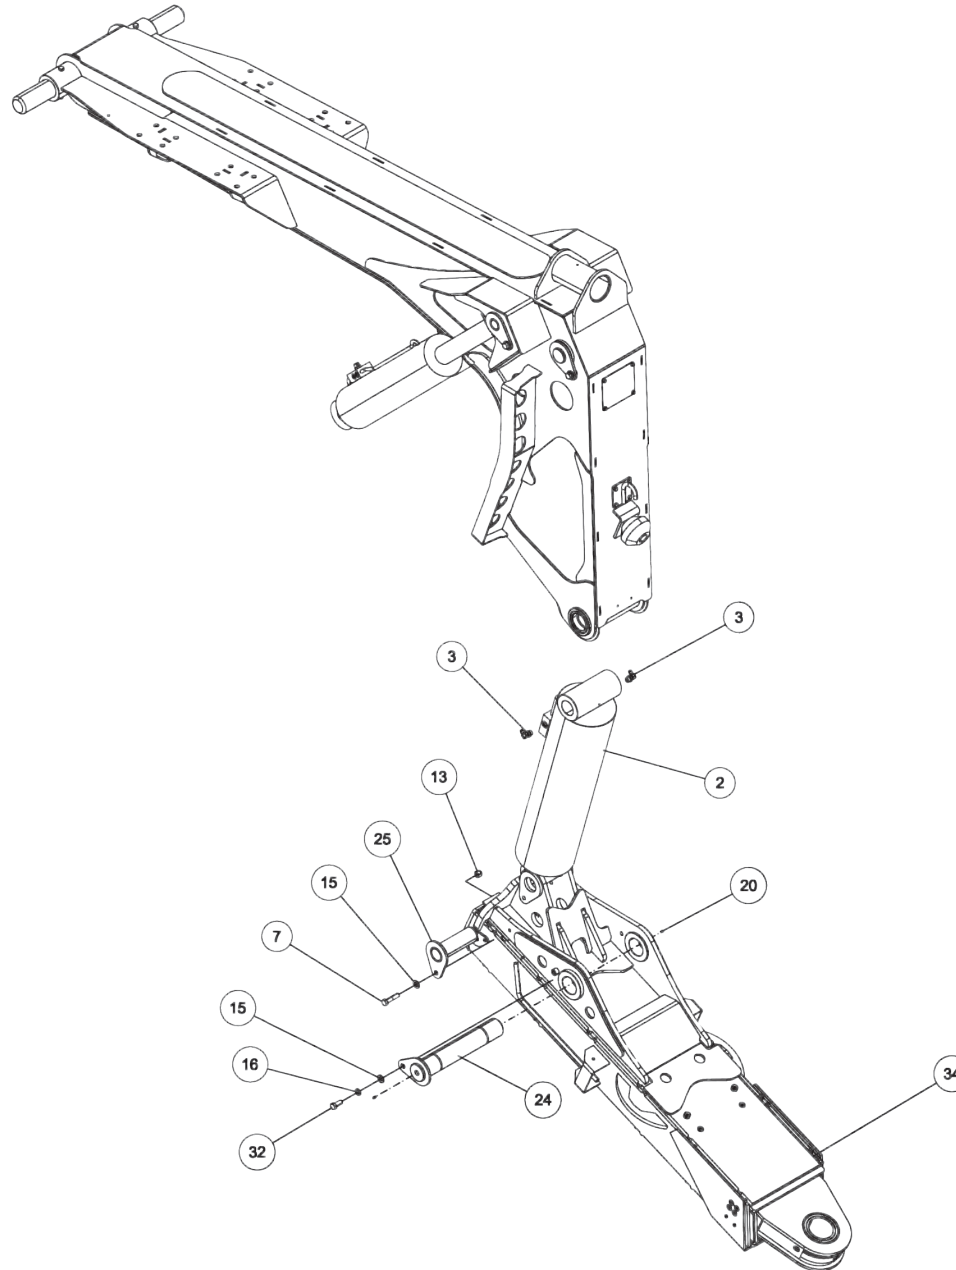

Section I - PARTS

09004266, U/L BOOM ASSEMBLY (SHORT) (cont'd)

Section I - PARTS

09004266, U/L BOOM ASSEMBLY (SHORT) (cont'd)

ITEM	PART NUMBER	DESCRIPTION	QTY
--	09004266	U/L BOOM ASSEMBLY (SHORT)	
1	03001432	CYLINDER, U/L LIFT	2
2	03001433	CYLINDER, U/L TILT	1
3	0301470	FITTING, 90ELB 6MJ-8MB90	2
4	0301522	ADAPTER, 6MJ-6MB	4
5	0310480	FITTING - BULKHEAD -6 UNION	4
6	0311418	HOSE, 90" 3/8 2 X STRAIGHT	2
7	04000401	SCREW, 5/8-11 X 2-3/4 HHC GR8	1
8	0400122	SCREW, 3/8-16 X 1-1/4 HHC GR5	4
9	0400211	SCREW, 1/2-13 X 1-3/4 HHC GR5	1
10	0400220	SCREW, 1/2-13 X 5-1/2 HHC GR5	2
11	0400392	NUT, 3/8-16 LOK	4
12	0400408	NUT, 1/2-13 LOK	3
13	0400426	NUT, 5/8-11 LOK GR8	3
14	0400492	USS FLAT WASHER, 1/2	2
15	0400503	WASHER, 5/8 GR8	5
16	0400508	LKWASHER, 5/8	2
17	0402020	SCREW, 1/4-20 X 3/4 HHC SS	4
18	0402110	WASHER, 1/4 SS	4
19	0402111	LKWASHER, 1/4 SS	4
20	0410410	GREASE FITTING, M6-1.0 STR SS	2
21	0715953	PIN, BOOM PIVOT	1
22	08001034	U/L BOOM WELDMENT	1
23	08001289	U/L LIFT CYLINDER PIN WELDMENT	2
24	08001290	U/L PIVOT PIN WELDMENT	1
25	08002548	PIN WELDMENT, LOWER TILT CYL	1
26	0810517	HOOK PLATE WLDMT	1
27	09003929	U/L HORIZONTAL BOOM ASSY	1
28	26113028	TIMBREN SPRING - A103B-75	1
29	26687448	BUSHING 3 ID X 3 75 OD X 2 31	2
30	26687481	PLATE, COVER - TILT CYL ACCESS	1
31	26688067	PIN WELD'T - UPPER TILT CYL	1
32	9043950	5/8 NC X 1 1/2 HHCS PL GR 8	2
33	9044409	SCREW, 5/8-11 X 2-1/4 HHC GR8 YZ	2