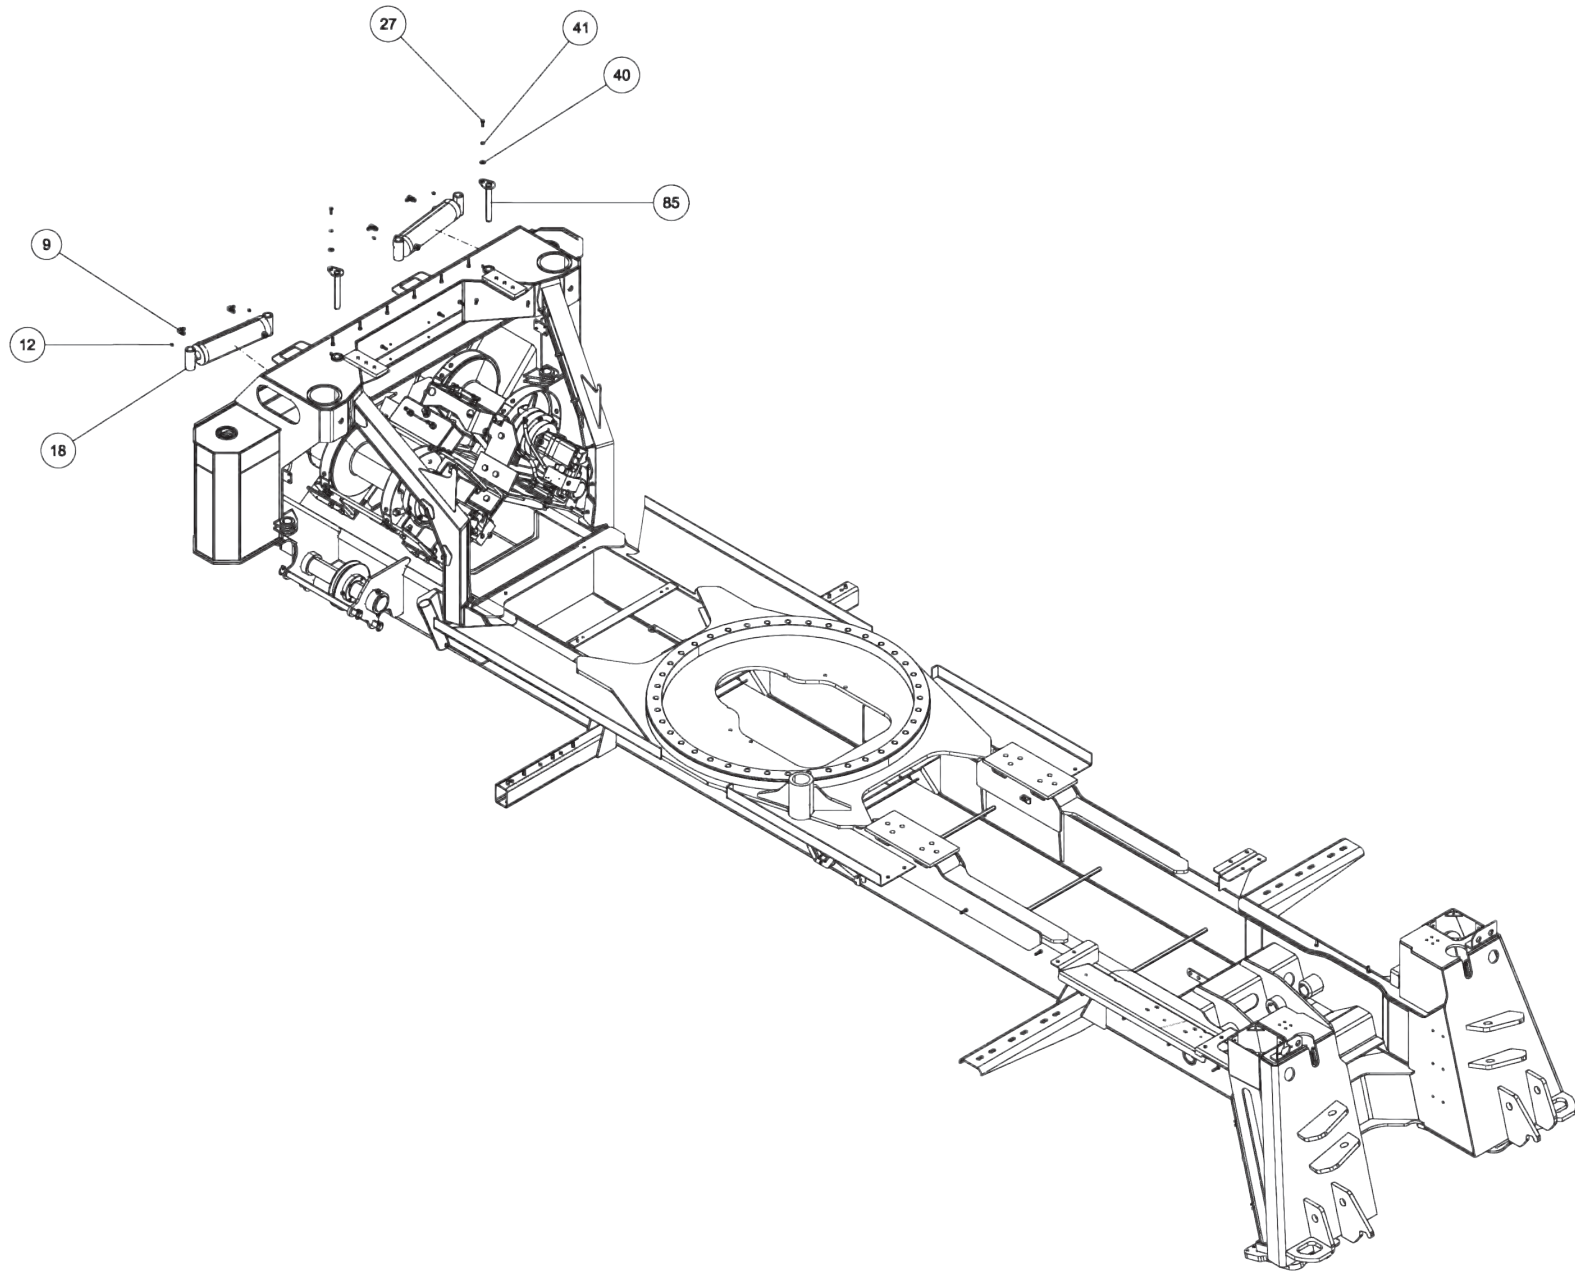

Section I - PARTS

09004042, SUBFRAME ASSEMBLY, 1150 KNEE RXP (cont'd)

Section I - PARTS

09004042, SUBFRAME ASSEMBLY, 1150 KNEE RXP (cont'd)

ITEM	PART NUMBER	DESCRIPTION	QTY
--	09004042	SUBFRAME ASSEMBLY, 1150 KNEE RXP	
1	0300041	CONNECTOR, 8MJ-8MB	4
2	0300108	SNAP RING, 2.5 5100-250	2
3	0300113	GREASE FITTING, 1/4-28 STR	5
4	0300229	FITTING, ELB 8MJ-8MP90	1
5	0300347	PLUG, 1/2 SQ HEAD BLK	1
6	03010029	BUSHING, AL BZ 3.0X2.5X1.9	4
7	0301368	ADAPTER, 16MB-12MJ	1
8	03016107	HYD TEE, 16MJ-16FJX-16MJ	1
9	0301620	FITTING, HYD. 6MJ - 6MB90	4
10	0301696	FITTING, ELB 90 DEG 6MJ-6FJX90	1
11	0301781	FITTING, SWV NUT RUN TEE	1
12	0301895	GREASE FITTING, 1/8 STR PTF	8
13	0302170	FITTING, SWV 90 DEG BENT	2
14	0302474	PIN, LINCH 3/16	8
15	0302538	BUSHING - U/L	2
16	0302575	FITTING-BULKHEAD RUN TEE	2
17	0302727	FITTING, HYD CONN	2
18	0306746	CYL HYD - FOLD	2
19	0307061	WINCH-35K DP 2-SP N.DRUM W/TEN	2
20	0307345	CONNECTOR, 16FJ-12MJ	1
21	0310432	FITTING - ADAPTER 16MJ-20MB	2
22	0310637	PLUG, HOLE	2
23	0311747	BEARING ROTATOR	1
24	0312575	BOOM PIVOT BRKT-MACHINED	2
25	0400070	SCREW, 1/4-20X1 HHC GR5	8
26	0400109	SCREW, 5/16-18X1 HHC GR5	1
27	0400126	SCREW, 3/8-16X1 HHC GR5	4
28	0400132	SCREW, 3/8-16X1-1/2 HHC GR5	19
29	0400206	SCREW, 1/2-13X5 HHC GR5	2
30	0400237	SCREW, 1/2-13X4 HHC GR5	2
31	0400262	SCREW, 5/8-11X2-1/2 HHC GR8	32
32	0400286	SCREW, 3/4-10X2-3/4 HHC GR8	12
33	0400338	SCREW, 1-8X6-1/2 HHC GR8	41
34	0400379	NUT, 5/16-18 SPR J	8
35	0400408	NUT, 1/2-13 LOK	4
36	0400416	NUT, 1/2-13 LOK GR8	4
37	0400426	NUT, 5/8-11 LOK GR8	32
38	0400431	NUT, 3/4-10 LOK GR8	12
39	0400452	LKWASHER, 1/4	8
40	0400480	WASHER, 3/8	4
41	0400482	LKWASHER, 3/8	4
42	0400491	LKWASHER, 1/2	10
43	0400497	WASHER, 1/2 GR8	6
44	0400503	WASHER, 5/8 GR8	32

ITEM	PART NUMBER	DESCRIPTION	QTY
45	0400522	WASHER, 1-1/16X2X1/8 TH YZ	41
46	0400980	SCREW, 3/8-16X1 FHS	12
47	0402032	SCREW, 5/16-18X1 HHC SS	4
48	0402118	LKWASHER, 5/16 SS	8
49	0402121	LKWASHER, 3/8 SS	16
50	07002416	PIN, U/L LIFT CYLINDER BASE	2
51	07002417	COVER, LEFT CHAIN BOX	1
52	07002418	COVER, RIGHT CHAIN BOX	1
53	07002692	FLOOR SHEET, MID CENTER COVER	1
54	07002693	FLOOR SHEET, LEFT MID DECK	1
55	07002696	FLOOR SHEET, RIGHT MID DECK	1
56	07002697	FLOOR SHEET, LEFT REAR DECK	1
57	07002698	FLOOR SHEET, RIGHT REAR DECK	1
58	07002699	CHANNEL, VALVE COVER	1
59	07008501	PLATE, FRONT HYD COVER	1
60	07030626	PLATE - SPACER	4
61	0714581	PLATE, BOLTING	4
62	0715947	ANGLE, WINCH MTG	2
63	0715948	ANGLE, WINCH MTG	2
64	0715949	ANGLE, WINCH MTG	2
65	0715950	ANGLE, WINCH MTG	2
66	0717763	PIN, FLEET SHEAVE	2
67	0717843	PIN, CABLE RETAINER	4
68	0722002	PLATE - REAR O/R COVER	2
69	0724476	PAD - NYLATORN - BBOM GUIDE	2
70	0725440	SHIM, WINCH, 35K DP	8
71	0725476	PLATE HYD SWIVEL MTG	1
72	08003512	SUBFRAME FINAL WLMT, 1150K RXP	1
73	0806727	PIN - PIVOT WLDT	2
74	09000229	PIVOT MTG HOUSE LOCK ASSY	2
75	0906572	KIT-WINCH CABLE STOW	2
76	0908055	REVERSING SHEAVE SUB-ASSEMBLY	2
77	0908062	CABLE SHEAVE & TENSIONER ASSY	2
78	0908432	ROTATOR PINLOCK ASSY	1
79	0910915	KIT, FRONT VALVE MOUNTING	1
80	0911877	KIT, SWIVEL PKG HYD ROTARY	1
81	24679012	LH LEG ASSEMBLY (USA)	1
82	24679013	RH LEG ASSEMBLY (USA)	1
83	25559013	RESERVOIR ASSEMBLY SPO	1
84	26687634	THRUST WASHER	2
85	805352500	PIN WELDT UPPER TILT CY	4
86	9010520	FITTING-ELBOW 1/4T-1/4NPT	2
87	9041402	1/2 NC X 1 1/4 HHCS PLT GR8	10
88	9041406	1/2 NC X 2 1/2 HHCS PL GR8	4