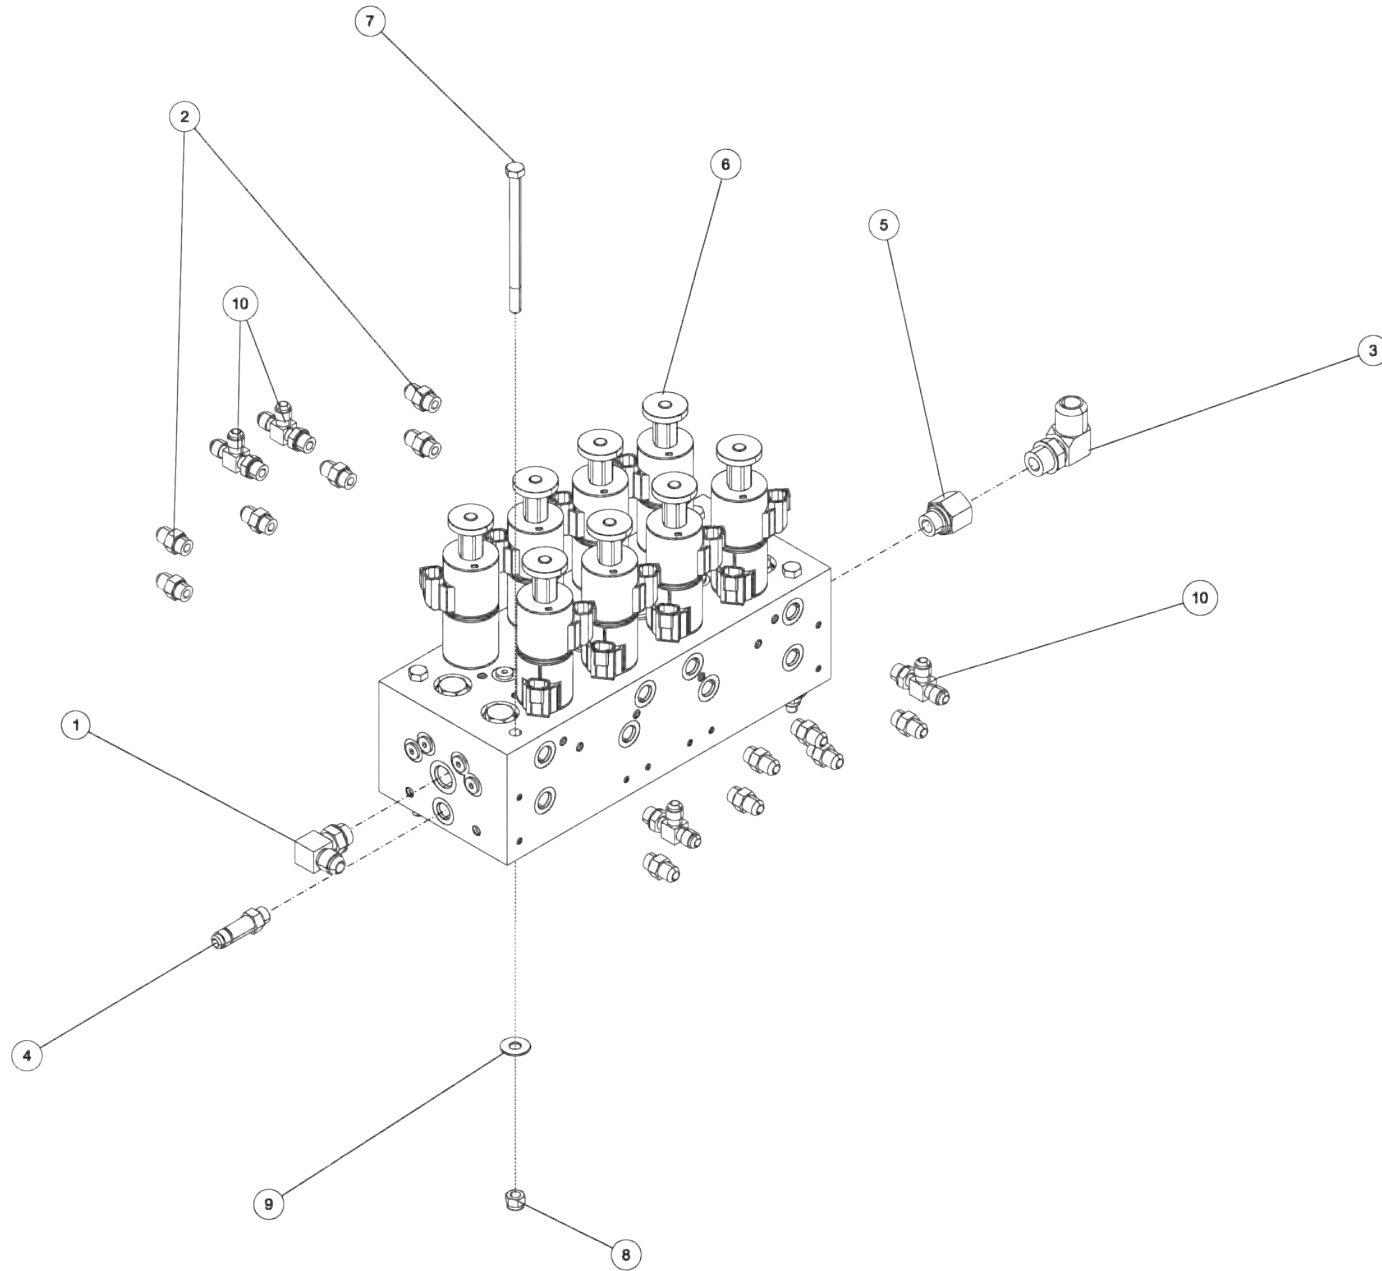

Section I - PARTS

0910616, OUTRIGGER CONTROL VALVE KIT

Section I - PARTS

0910616, OUTRIGGER CONTROL VALVE KIT (cont'd)

ITEM	PART NUMBER	DESCRIPTION	QTY
--	0910616	OUTRIGGER CONTROL VALVE KIT	
1	0301388	ELBOW, 8MJ-8MB90	1
2	0301522	ADAPTER, 6MJ-6MB	12
3	0302085	FITTING, 90 DEG ADAPTER	1
4	0302510	ADAPTER, 6MJ-6MBL	1
5	0306633	FITTING, 8MB-10FB	1
6	0310358	VALVE, SOLENOID 12V OUTRIG CTRL	1
7	0400143	SCREW, 3/8-16X5-1/2 HHC GR5	4
8	0400392	NUT, 3/8-16 LOK	4
9	0400480	WASHER, 3/8	4
10	9012594	FITT,HYD RUN TEE, 6MJX6MBX6MJ	4