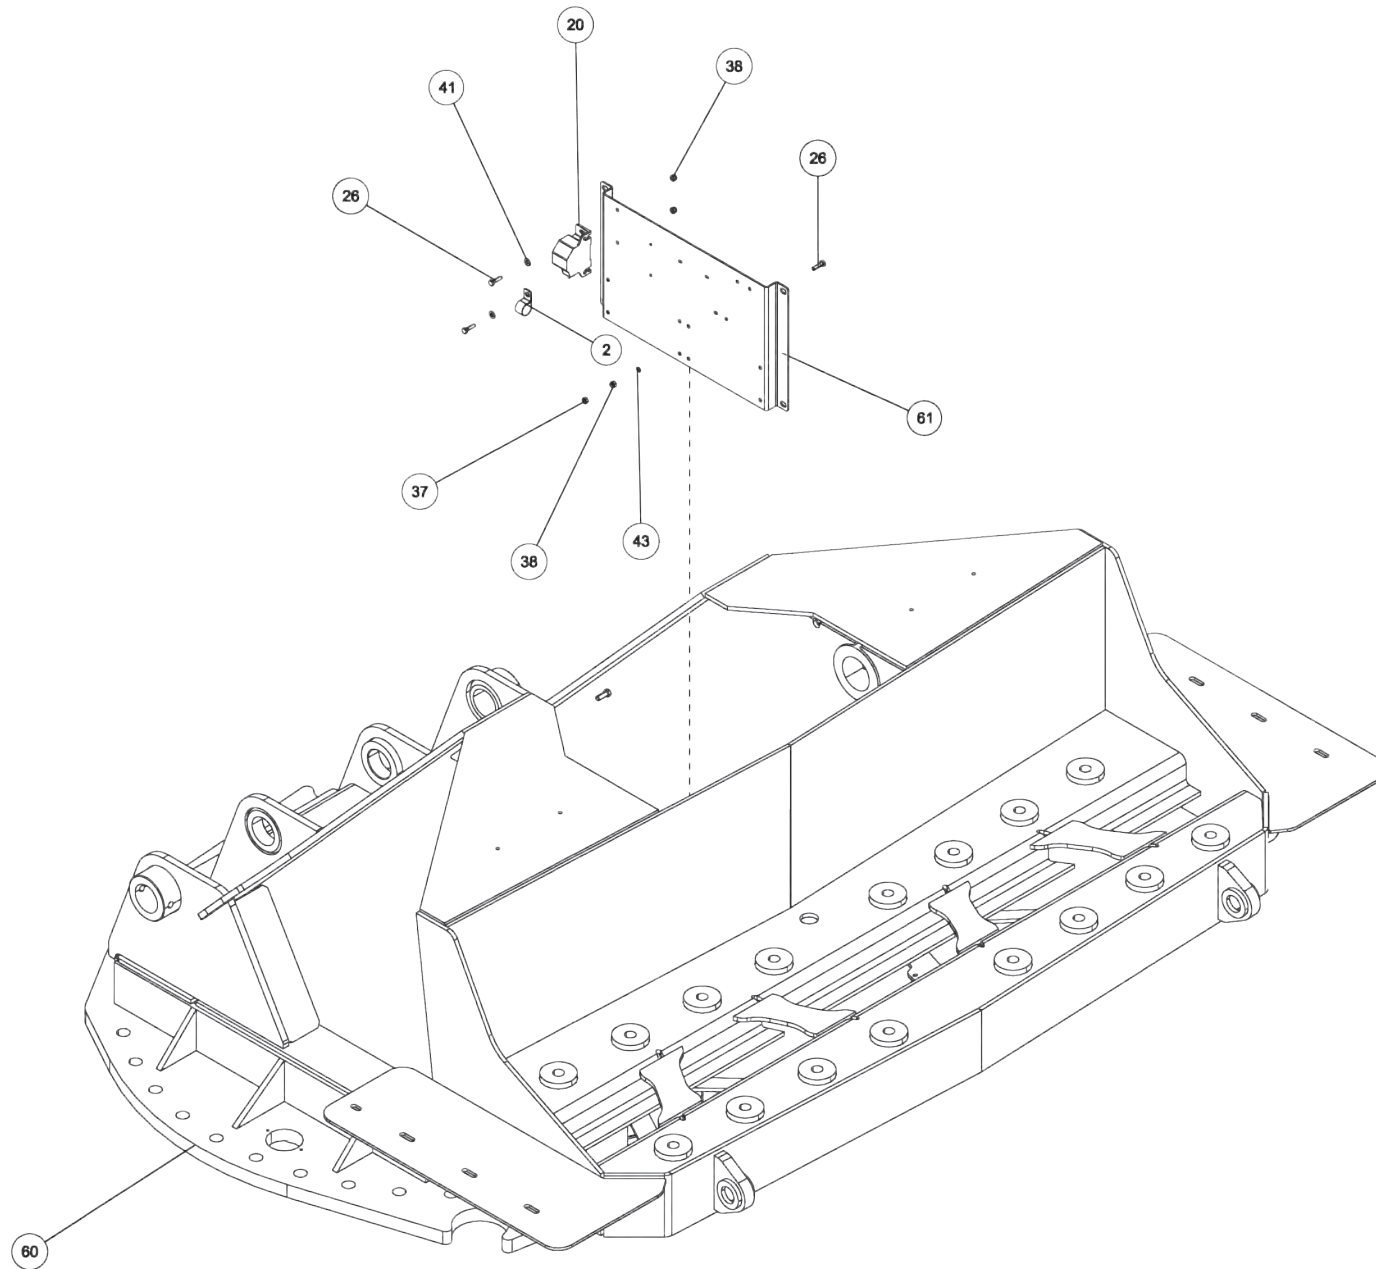

Section I - PARTS

0911548, WRECKER FRAME ASSEMBLY 1150 12V

Section I - PARTS

0911548, WRECKER FRAME ASSEMBLY 1150 12V (cont'd)

ITEM	PART NUMBER	DESCRIPTION	QTY
--	0911548	WRECKER FRAME ASSEMBLY 1150 12V	
1	0300113	GREASE FITTING, 1/4-28 STR	4
2	0300134	CLAMP, 1" HOSE INSULATED	1
3	0300188	CLAMP,1-1/2" HOSE	2
4	0300657	HOSE HYD, 46" LG	4
5	0301376	CONNECTOR 8 MJ - 10 MB	6
6	0301388	ELBOW, 8MJ-8MB90	4
7	0301471	HOSE, 30" 8FJK-8M3K-8FJX90	2
8	0301487	CLAMP HOSE 1/2 COVO909	1
9	0302574	FITTING-BULKHEAD RUN TEE	2
10	0302677	BREATHER VENT 1/8 MP	2
11	0302695	ADAPTER, 6MJ-4MB	1
12	0303365	BRACKET, MOUNTING - AIR PREP	1
13	0303994	HOSE ASSY- 22"	1
14	0306977	FITTING BRASS PLUG 1/8	5
15	0306978	TERMINAL BLOCK W/SCREW	1
16	0307396	SWING CONTROL VALVE	1
17	0307629	CYLINDER - BOOM LIFT	2
18	0310141	SOLENOID, AIR 12V STK 8 BANK	1
19	0310318	SWITCH - PRESSURE	1
20	0310381	ALARM, SWING (ECCO DT500)	1
21	0310634	FITTING 6MB-4FP	1
22	0311453	250 SWING DRIVE W/INTERNAL BRK	1
23	0311454	MOTOR, HYDRAULIC, PARKER	1
24	0400009	SCREW, 8-32X1-1/2 PRH SS	2
25	0400066	SCREW, 1/4-20X3/4 HHC GR5	4
26	0400070	SCREW, 1/4-20X1 HHC GR5	3
27	0400081	SCREW, 1/4-20X3-1/2 HHC GR5	2
28	0400126	SCREW, 3/8-16X1 HHC GR5	14
29	0400176	SCREW, 1/2-13X1 HHC GR5	2
30	0400180	SCREW, 1/2-13X6 HHC GR5	1
31	0400188	SCREW, 1/2-13X2 HHC GR5	4
32	0400206	SCREW, 1/2-13X5 HHC GR5	2
33	0400254	SCREW, 5/8-11X2-1/2 HHC GR5	16

ITEM	PART NUMBER	DESCRIPTION	QTY
34	0400318	SCREW, 1-8X3 SHC	4
35	0400336	SCREW, 1-8X3 HHC GR8	31
36	0400351	NUT, 8-32 HEX	2
37	0400366	NUT, 1/4-20 HEX	1
38	0400367	NUT, 1/4-20 LOK	7
39	0400392	NUT, 3/8-16 LOK	6
40	0400408	NUT, 1/2-13 LOK	7
41	0400451	WASHER, 1/4	4
42	0400452	LKWASHER, 1/4	4
43	0400458	LKWASHER, 1/4 EXT	1
44	0400480	WASHER, 3/8	16
45	0400482	LKWASHER, 3/8	10
46	0400491	LKWASHER, 1/2	2
47	0400492	USS FLAT WASHER, 1/2	8
48	0400508	LKWASHER, 5/8	16
49	0400522	WASHER, 1-1/16X2X1/8 TH YZ	35
50	0400687	SCREW, 10-24X3/4 PRH SS	4
51	0400752	NUT, 10-24 LOK EXT	4
52	0400816	WASHER, M10 SS	2
53	0718495	SHAFT-LIFT CYL PIVOT (FRAME)	2
54	0719162	PLATE, ACCESS COVER	2
55	0722103	SHAFT - BOOM PIVOT	1
56	0726417	PLATE-SWIVEL LOCK	1
57	0726421	OMNEX PANEL	1
58	0726422	ANGLE, SWIVEL LOCK	1
59	0726423	LONG ANGLE, SWIVEL LOCK	1
60	0810223	WRECKER FRM WLD 1150	1
61	0810233	AIR VALVE MTG PLATE WLD 1150	1
62	9010030	FITT, BRASS ELBOW 1/4T-1/8MPX	1
63	9010520	FITTING-ELBOW 1/4T-1/4NPT	2
64	9011071	FITT, BRASS TEE 1/4T-1/4T-1/4T	1
65	HA0131	REGULATOR , AIR	1
66	HA0132	GAUGE 0-160 PSI	1
67	HC1291	FITTING, 4MJ-4MB STR THR	1