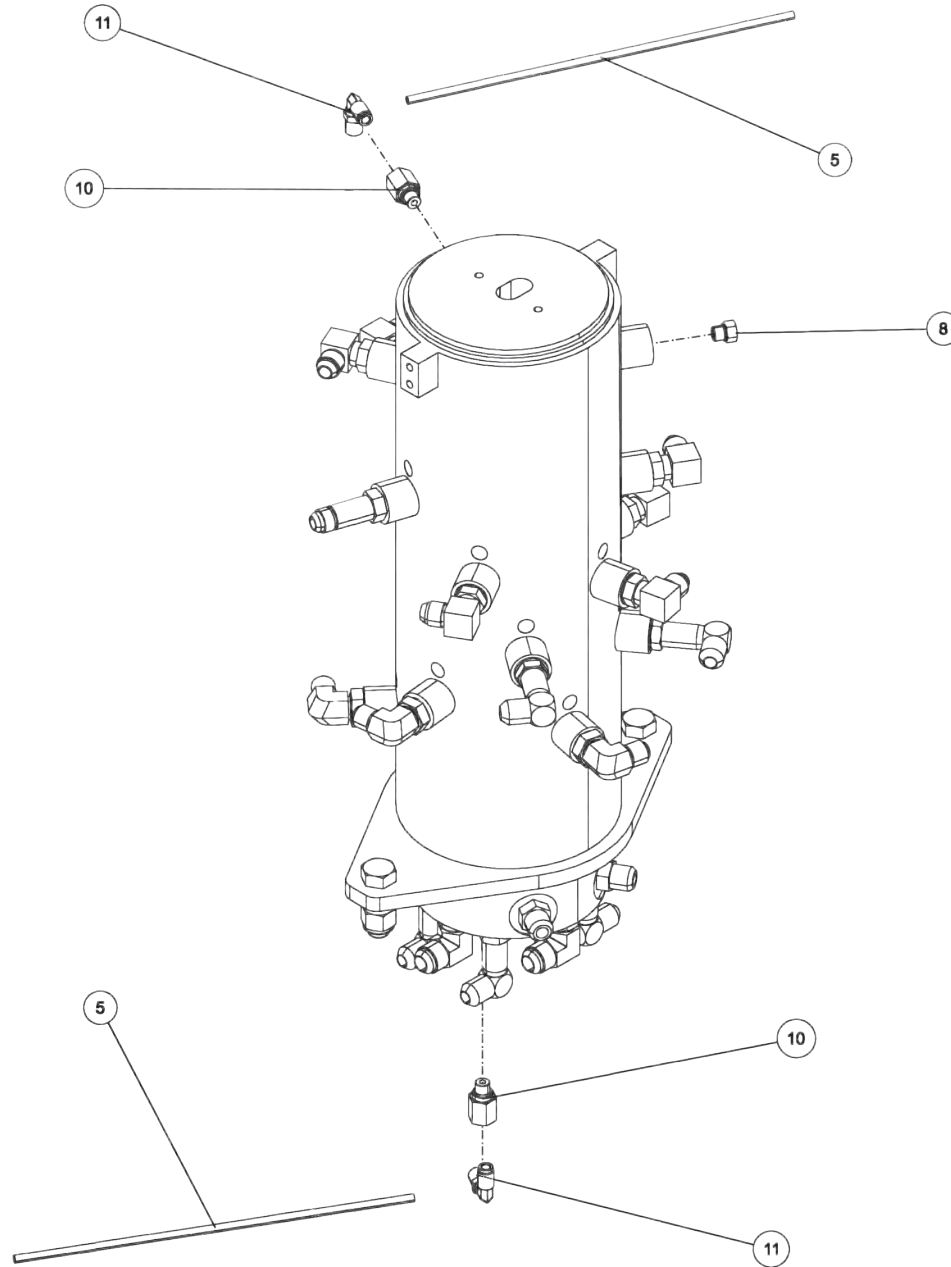

Section I - PARTS

0911877, KIT, SWIVEL PKG HYD ROTARY (cont'd)

Section I - PARTS

0911877, KIT, SWIVEL PKG HYD ROTARY (cont'd)

ITEM	PART NUMBER	DESCRIPTION	QTY
--	0911877	KIT, SWIVEL PKG HYD ROTARY	
1	0300041	CONNECTOR, 8MJ-8MB	4
2	0300052	FITTING, ELB 8MJ-10MB 90	4
3	0301388	ELBOW, 8MJ-8MB90	6
4	0301445	FITTING, EXTENDED	4
5	0301577	1/4 OD PLASTIC AIRLINE, BLACK	18
6	0302508	FITTING, ELL 8MJ-8MB 90LL	6
7	0302695	ADAPTER, 6MJ-4MB	1
8	0303886	4 MB-PLUG	1
9	0310083	SWIVEL, HYDRAULIC	1
10	0310132	FITTING, HYD 4MB-4FP	2
11	0311575	1/4X1/4 PTC SWIVEL MALE ELBOW	2
12	0400260	SCREW, 5/8-11X2 HHC GR5	2
13	0400421	NUT, 5/8-11 LOK	2
14	GX263	FITTING, ELB 10MJ-10MB90	4