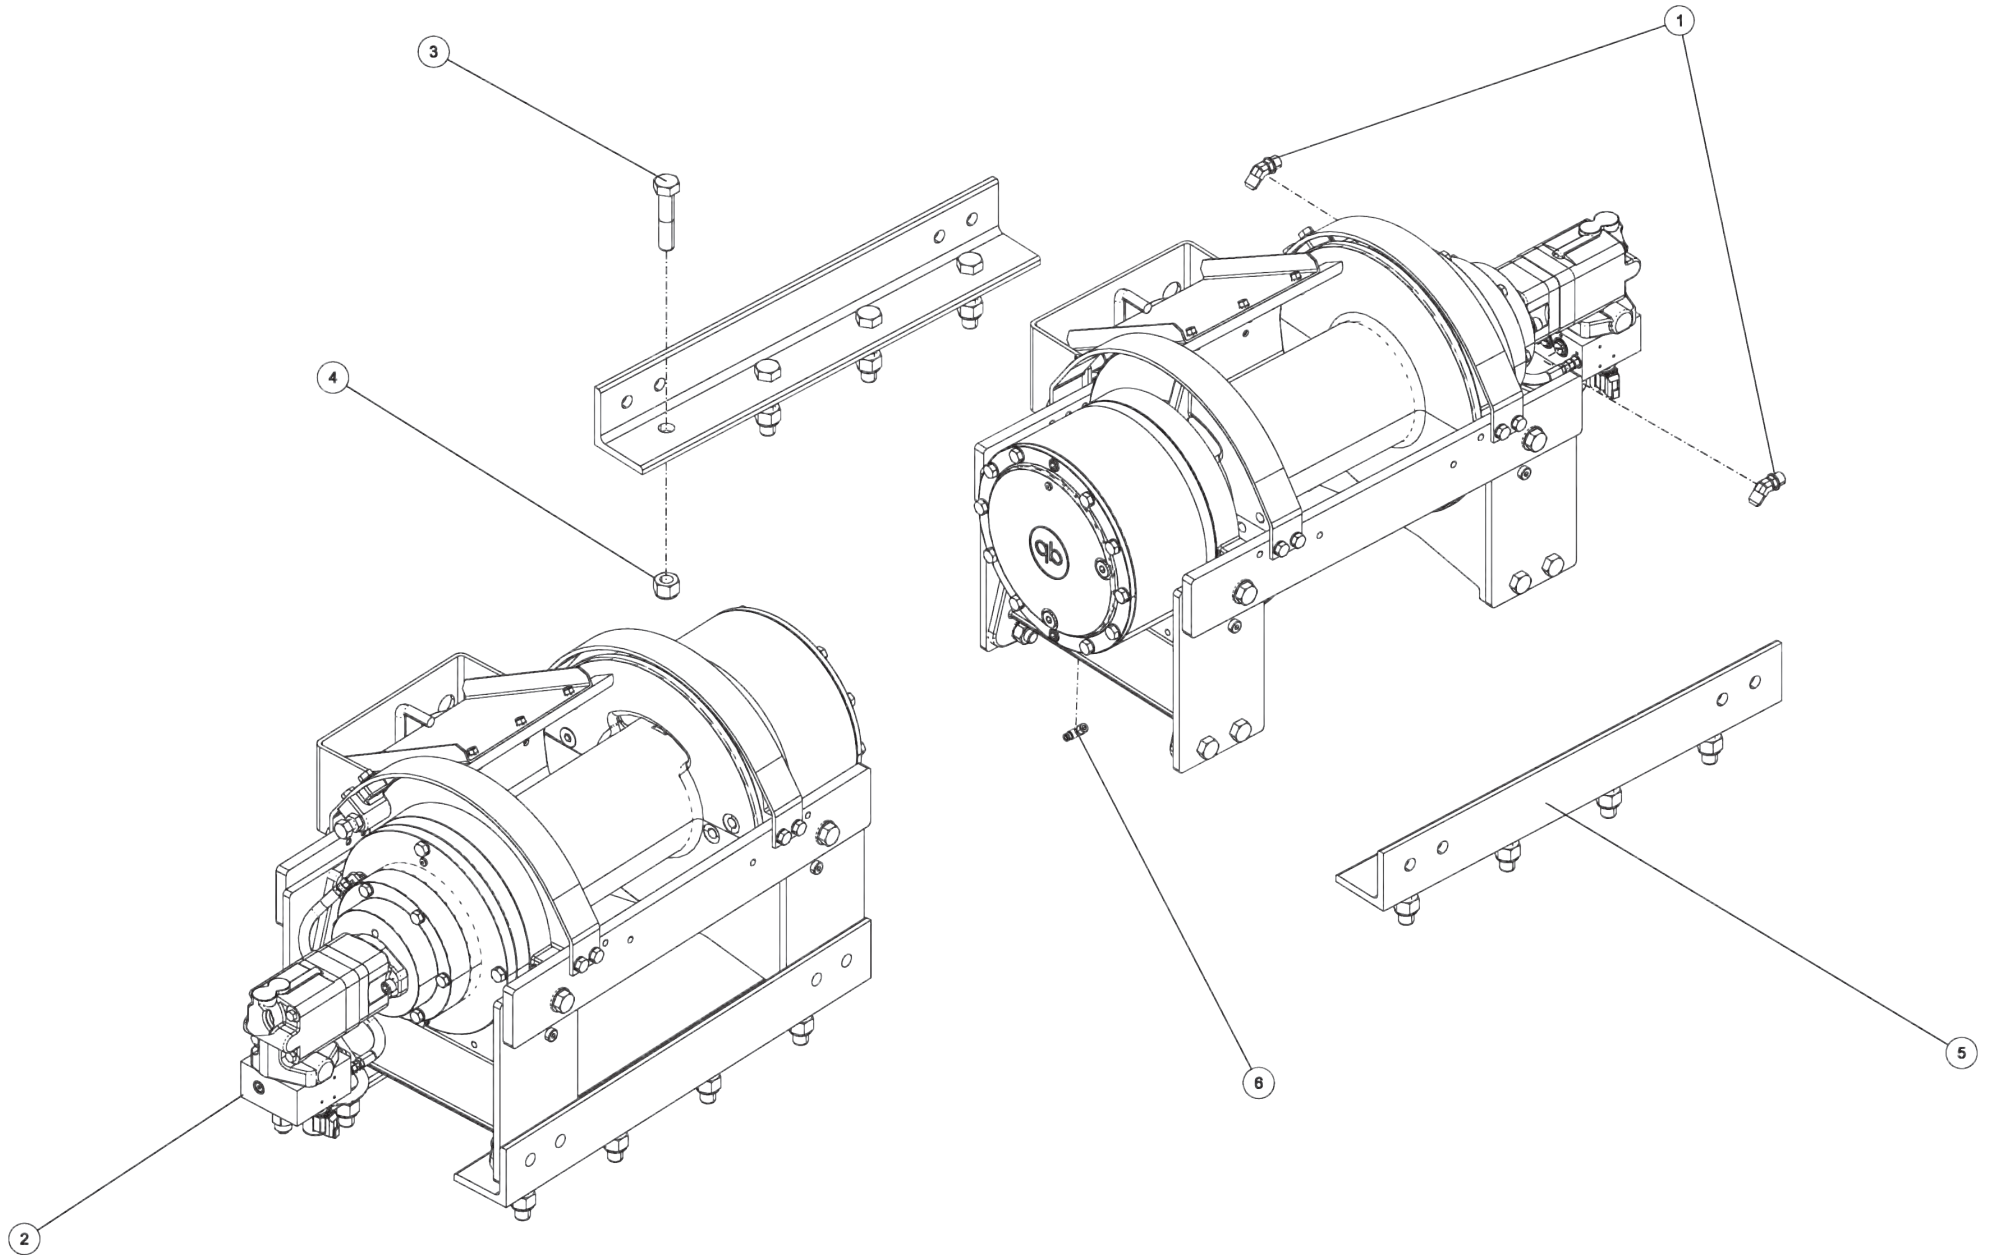

Section I - PARTS

0911454, WINCH ASSEMBLY 1150

Section I - PARTS

0911454, WINCH ASSEMBLY 1150 (cont'd)

ITEM	PART NUMBER	DESCRIPTION	QTY
--	0911454	WINCH ASSEMBLY 1150	
1	0302321	FITTING, ELB 45 DEG	4
2	0303505	WINCH-DP MODEL S50-50K (2)SPD	2
3	0400307	SCREW, 7/8-9X4 HHC GR8	16
4	0400437	NUT, 7/8-9 LOK GR8	16
5	0724984	ANGLE, WINCH MTG MR40-SA	4
6	9010520	FITTING-ELBOW 1/4T-1/4NPT	2