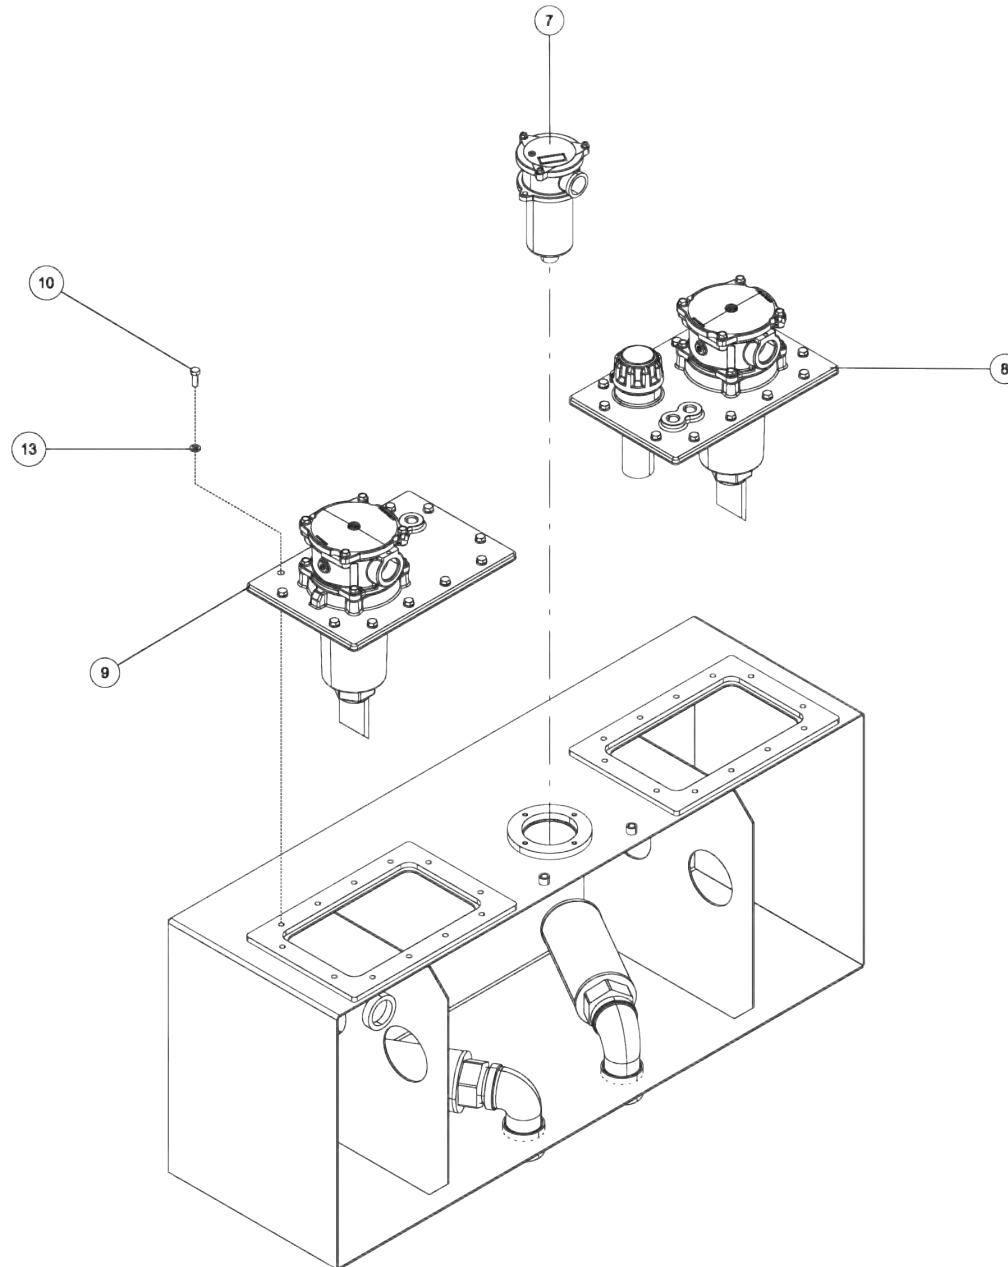

Section I - PARTS

25559013, RESERVOIR ASSEMBLY SPO (cont'd)

Section I - PARTS

25559013, RESERVOIR ASSEMBLY SPO (cont'd)

ITEM	PART NUMBER	DESCRIPTION	QTY
--	25559013	RESERVOIR ASSEMBLY SPO	
1	0300593	FITTING, 2BL STREET	2
2	0301541	SIGHT GAGE, TYPE SVM-24	1
3	0302227	CENTER BONDED MOUNT	4
4	0302228	SPECIAL WASHER (LORD	4
5	0303155	PIPE PLUG 3/4 NPT MAGNETIC	1
6	0310204	NIPPLE, 2 CLOSE	2
7	0310296	FILTR HEAD ASSY W ELEMENT	1
8	0310429	TANK COVER - FILTER & FILLER	1
9	0310430	TANK COVER & FILTER	1
10	0400126	SCREW, 3/8-16 X 1 HHC GR5	24
11	0400150	SCREW, 3/8-16 X 2-1/2 HHC GR5	4
12	0400392	NUT, 3/8-16 LOK	4
13	0400482	LKWASHER, 3/8	24
14	25558014	RESERVOIR WELDMENT-SPO	1
15	HC0634	STRAINER/FILTER	2