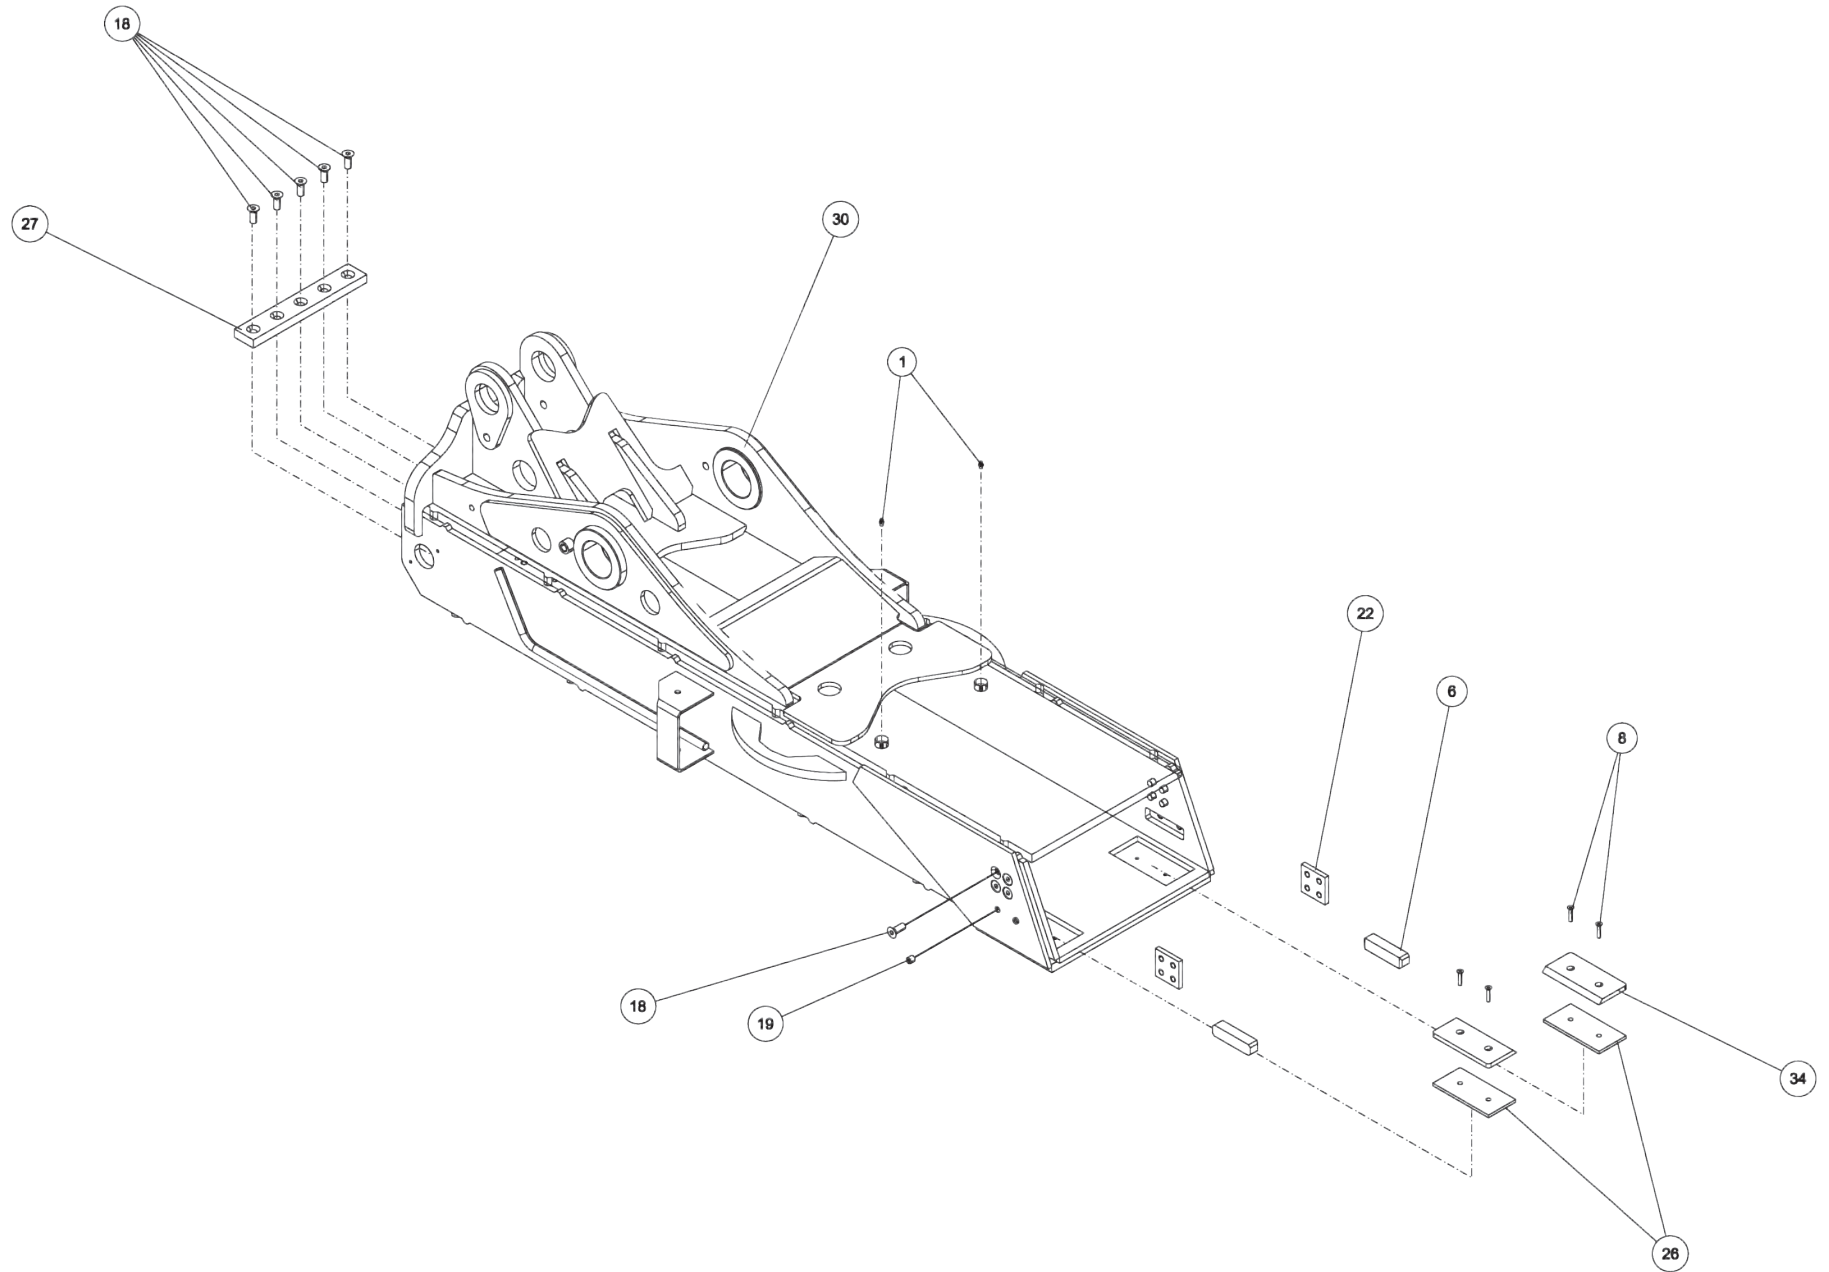

Section I - PARTS

09003929, U/L HORIZONTAL BOOM ASSEMBLY (cont'd)

Section I - PARTS

09003929, U/L HORIZONTAL BOOM ASSEMBLY (cont'd)

ITEM	PART NUMBER	DESCRIPTION	QTY
--	09003929	U/L HORIZONTAL BOOM ASSEMBLY	
1	0300113	GREASE FITTING, 1/4-28 STR	4
2	03003427	HOSE, HYD 192" LG	2
3	0303968	HOSE HYD, 10" LG	2
4	0307425	CYL, HYD - U/L BOOM EXTEND	2
5	0307460	FITTING, HYD 6MJ-6MB90LL	2
6	0311442	WEAR PAD (15/16 X 1 X 4)	2
7	0400079	SCREW, 1/4-20X3/4 FHS GR5	8
8	0400086	SCREW, 1/4-20X1-1/4 FHS	4
9	0400118	SCREW, 5/16-18X3/4 HHC GR5	3
10	0400139	SET SCREW, 3/8-16X1-1/2 SOC	1
11	0400249	SCREW, 5/8-11X1-1/4 SHC	2
12	0400344	SCREW, 1/2-13X3/4 FHS GR8	8
13	0400379	NUT, 5/16-18 SPR J	1
14	0400392	NUT, 3/8-16 LOK	1
15	0400463	WASHER, 5/16	3
16	0400464	LKWASHER, 5/16	3
17	0400594	SCREW, 1/4-20X5/8 FHS	4
18	0400749	SCREW, 1/2-13X1-1/4 FHS	18
19	0400990	SET SCREW, 1/2-13X1/2 SOC	4
20	07004402	ANGLE, HOSE COVER	1
21	07004403	PLATE, HOSE COVER	1
22	0717869	PLATE, SPACER (BOLT-ON)	4
23	0717871	PIN, CYLINDER ROD	1
24	0717872	PIN, EXTEND CYLINDER BASE	1
25	0717873	PIN, SHEAR OUTER BOOM	2
26	0718087	PLATE - PAD SPACER	2
27	0718096	BLOCK, STOP	2
28	0724419	PLATE-PLUG RETAINER	2
29	08001288	EXTEND CYL BRACKET WELDMENT	1
30	08003427	U/L OUTER BOOM WELDMENT	1
31	0810106	2ND STAGE BOOM WLMT	1
32	0908282	INNER BOOM ASSY	1
33	9012594	FITT, HYD RUN TEE, 6MJX6MBX6MJ	2
34	930150003	TOP PADS	6
35	GH246	SPLIT RUBBER GROMMET	2