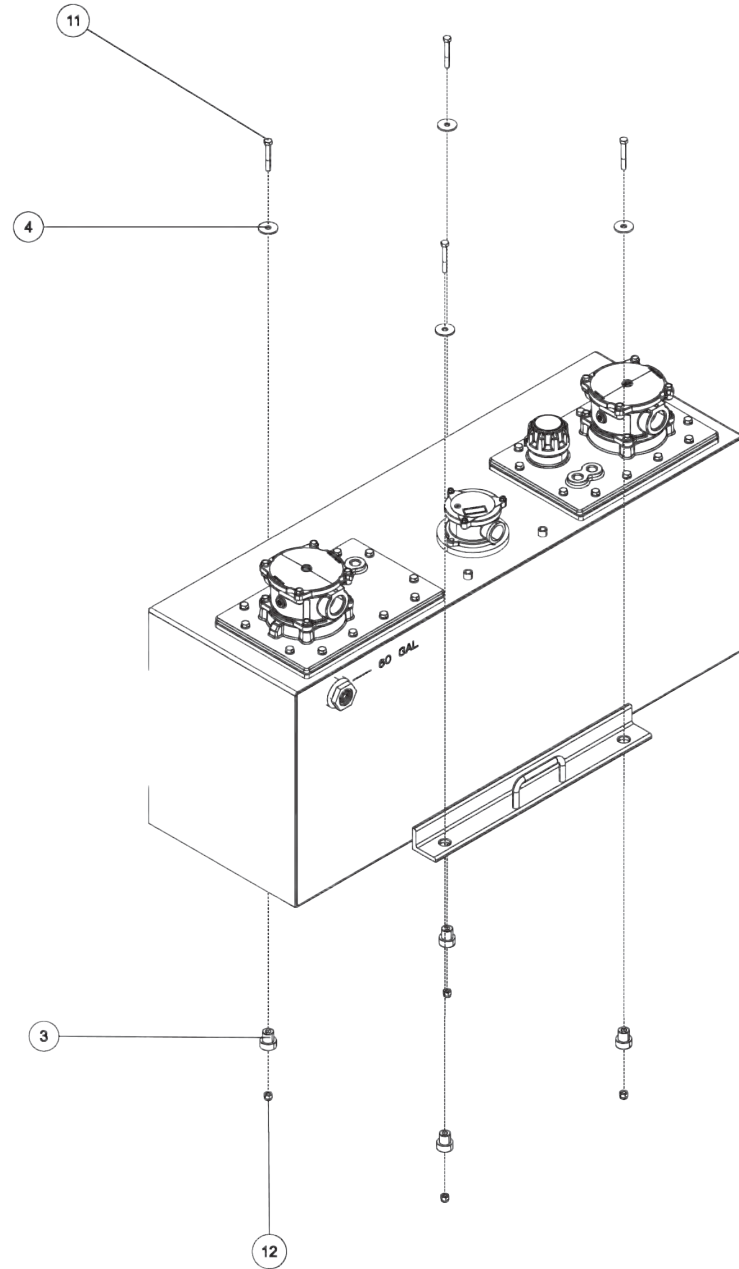

Section I - PARTS

25559013, RESERVOIR ASSEMBLY SPO (cont'd)

Section I - PARTS

25559013, RESERVOIR ASSEMBLY SPO (cont'd)

ITEM	PART NUMBER	DESCRIPTION	QTY
--	25559013	RESERVOIR ASSEMBLY SPO	
1	0300593	FITTING, 2BL STREET	2
2	0301541	SIGHT GAGE, TYPE SVM-24	1
3	0302227	CENTER BONDED MOUNT	4
4	0302228	SPECIAL WASHER (LORD	4
5	0303155	PIPE PLUG 3/4 NPT MAGNETIC	1
6	0310204	NIPPLE, 2 CLOSE	2
7	0310296	FILTR HEAD ASSY W ELEMENT	1
8	0310429	TANK COVER - FILTER & FILLER	1
9	0310430	TANK COVER & FILTER	1
10	0400126	SCREW, 3/8-16 X 1 HHC GR5	24
11	0400150	SCREW, 3/8-16 X 2-1/2 HHC GR5	4
12	0400392	NUT, 3/8-16 LOK	4
13	0400482	LKWASHER, 3/8	24
14	25558014	RESERVOIR WELDMENT-SPO	1
15	HC0634	STRAINER/FILTER	2