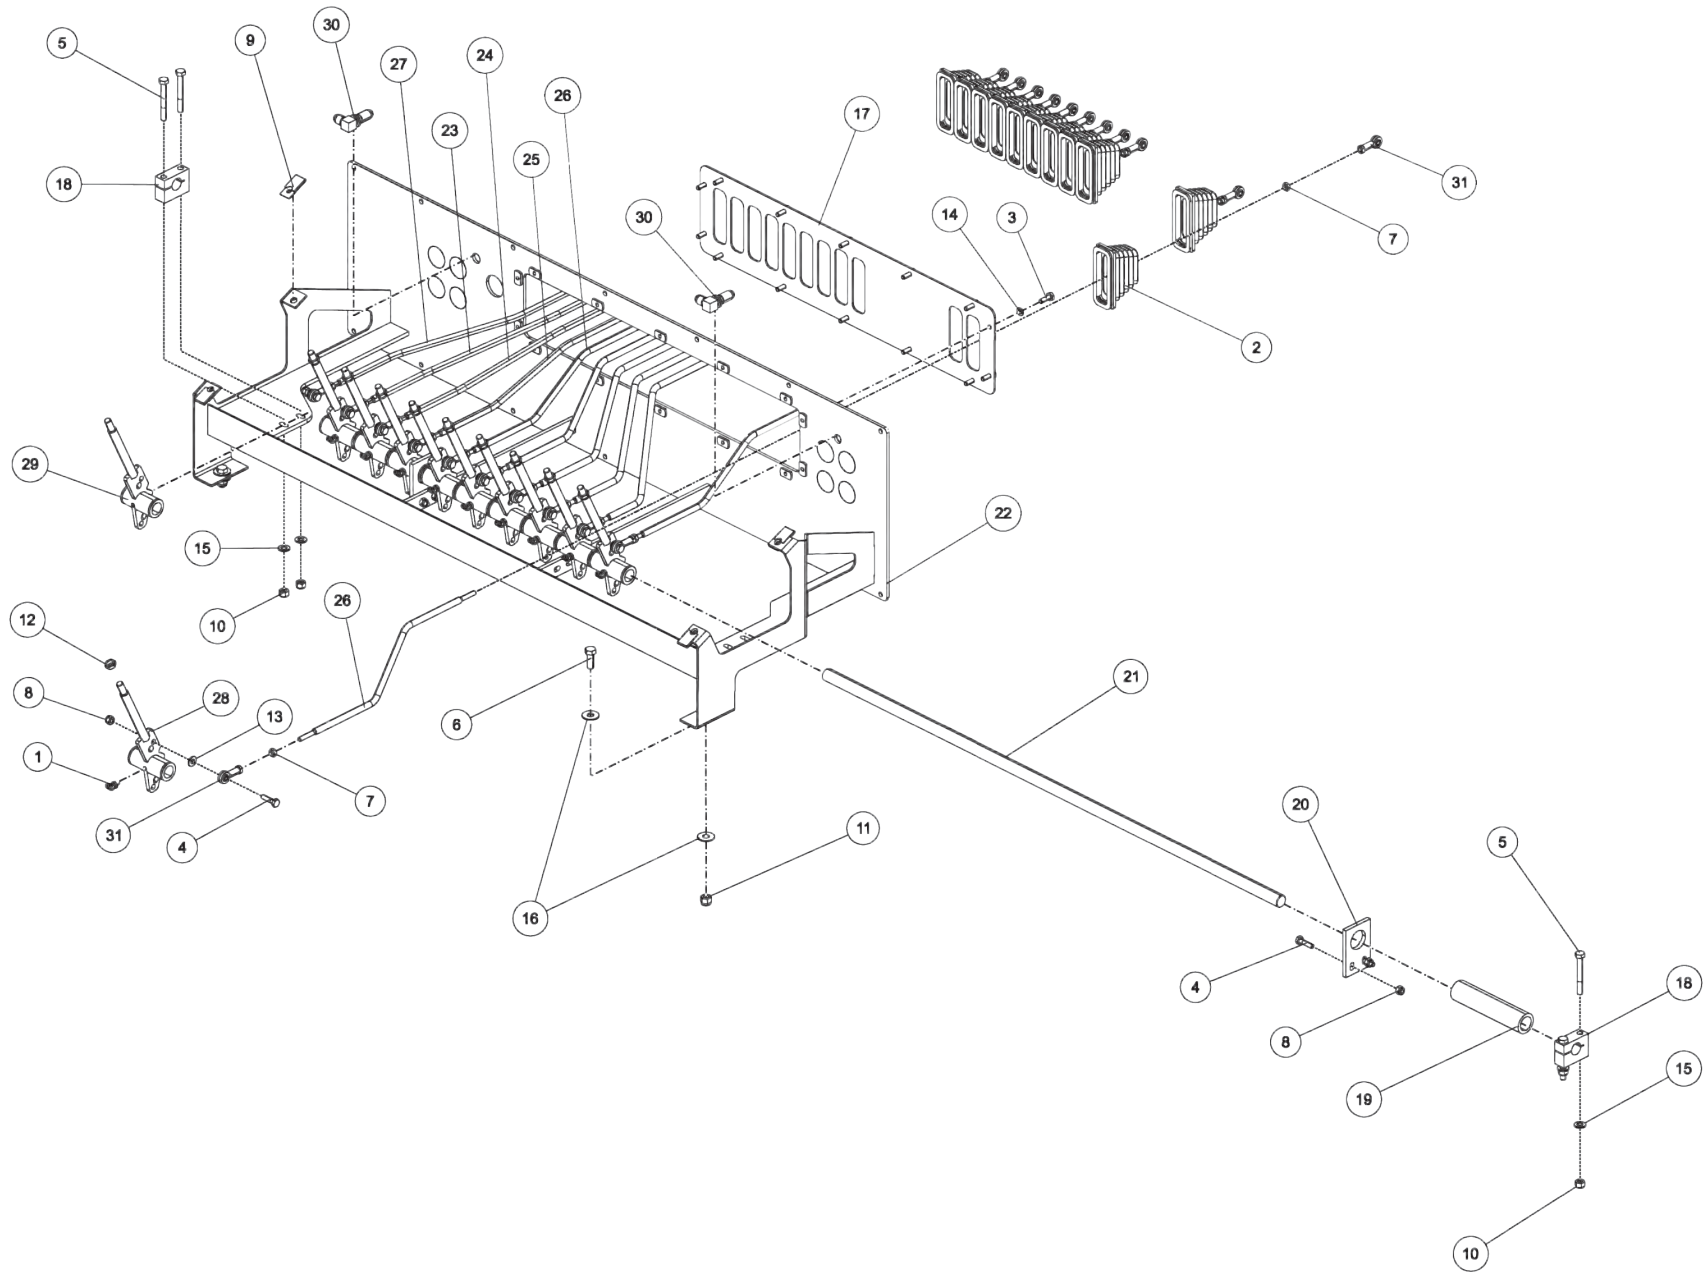

Section I - PARTS

09002247, CONTROL ASSEMBLY, 11 HANDLE WV

Section I - PARTS

09002247, CONTROL ASSEMBLY, 11 HANDLE WV (cont'd)

ITEM	PART NUMBER	DESCRIPTION	QTY
--	09002247	CONTROL ASSY, 11 HANDLE WV	
1	0302726	GREASE FITTING, 1/4-28 45	11
2	0310148	BOOT, CONTROL HANDLE	11
3	0400066	SCREW, 1/4-20X3/4 HHC GR5	14
4	0400070	SCREW, 1/4-20X1 HHC GR5	15
5	0400107	SCREW, 5/16-18X2-1/2 HHC GR5	4
6	0400126	SCREW, 3/8-16X1 HHC GR5	2
7	0400365	NUT, 1/4-28 HEX	22
8	0400367	NUT, 1/4-20 LOK	15
9	0400379	NUT, 5/16-18 SPR J	4
10	0400382	NUT, 5/16-18 LOK	4
11	0400392	NUT, 3/8-16 LOK	2
12	0400393	NUT, 3/8-16 JAM	11
13	0400451	WASHER, 1/4	11
14	0400452	LKWASHER, 1/4	14
15	0400463	WASHER, 5/16	4
16	0400480	WASHER, 3/8	4
17	07002691	PLATE, CONTROL ASSEMBLY BACK	1
18	0711235	CLAMP, SHAFT CONTROL BOX	2
19	0717206	TUBE - 1.25 OD SPACER	1
20	0723378	PLATE-PIN SUPPORT	2
21	0724669	PIN CONTROL HANDLE	1
22	08002068	CONTROL FRAME WELDMENT	1
23	0807980	CONTROL ROD WELDMENT	2
24	0807981	CONTROL ROD WELDMENT	2
25	0807982	CONTROL ROD WELDMENT	2
26	0807983	CONTROL ROD WELDMENT	4
27	0807984	CONTROL ROD WELDMENT	1
28	0907441	CONTROL HANDLE ASSY - SHORT	10
29	0911240	CTL HANDLE ASSY-SPL	1
30	FC41	FITTING-90DEG BLKHD ELB W/ NUT	2
31	HD0900	BEARING, ROD END, 1/4-28	22