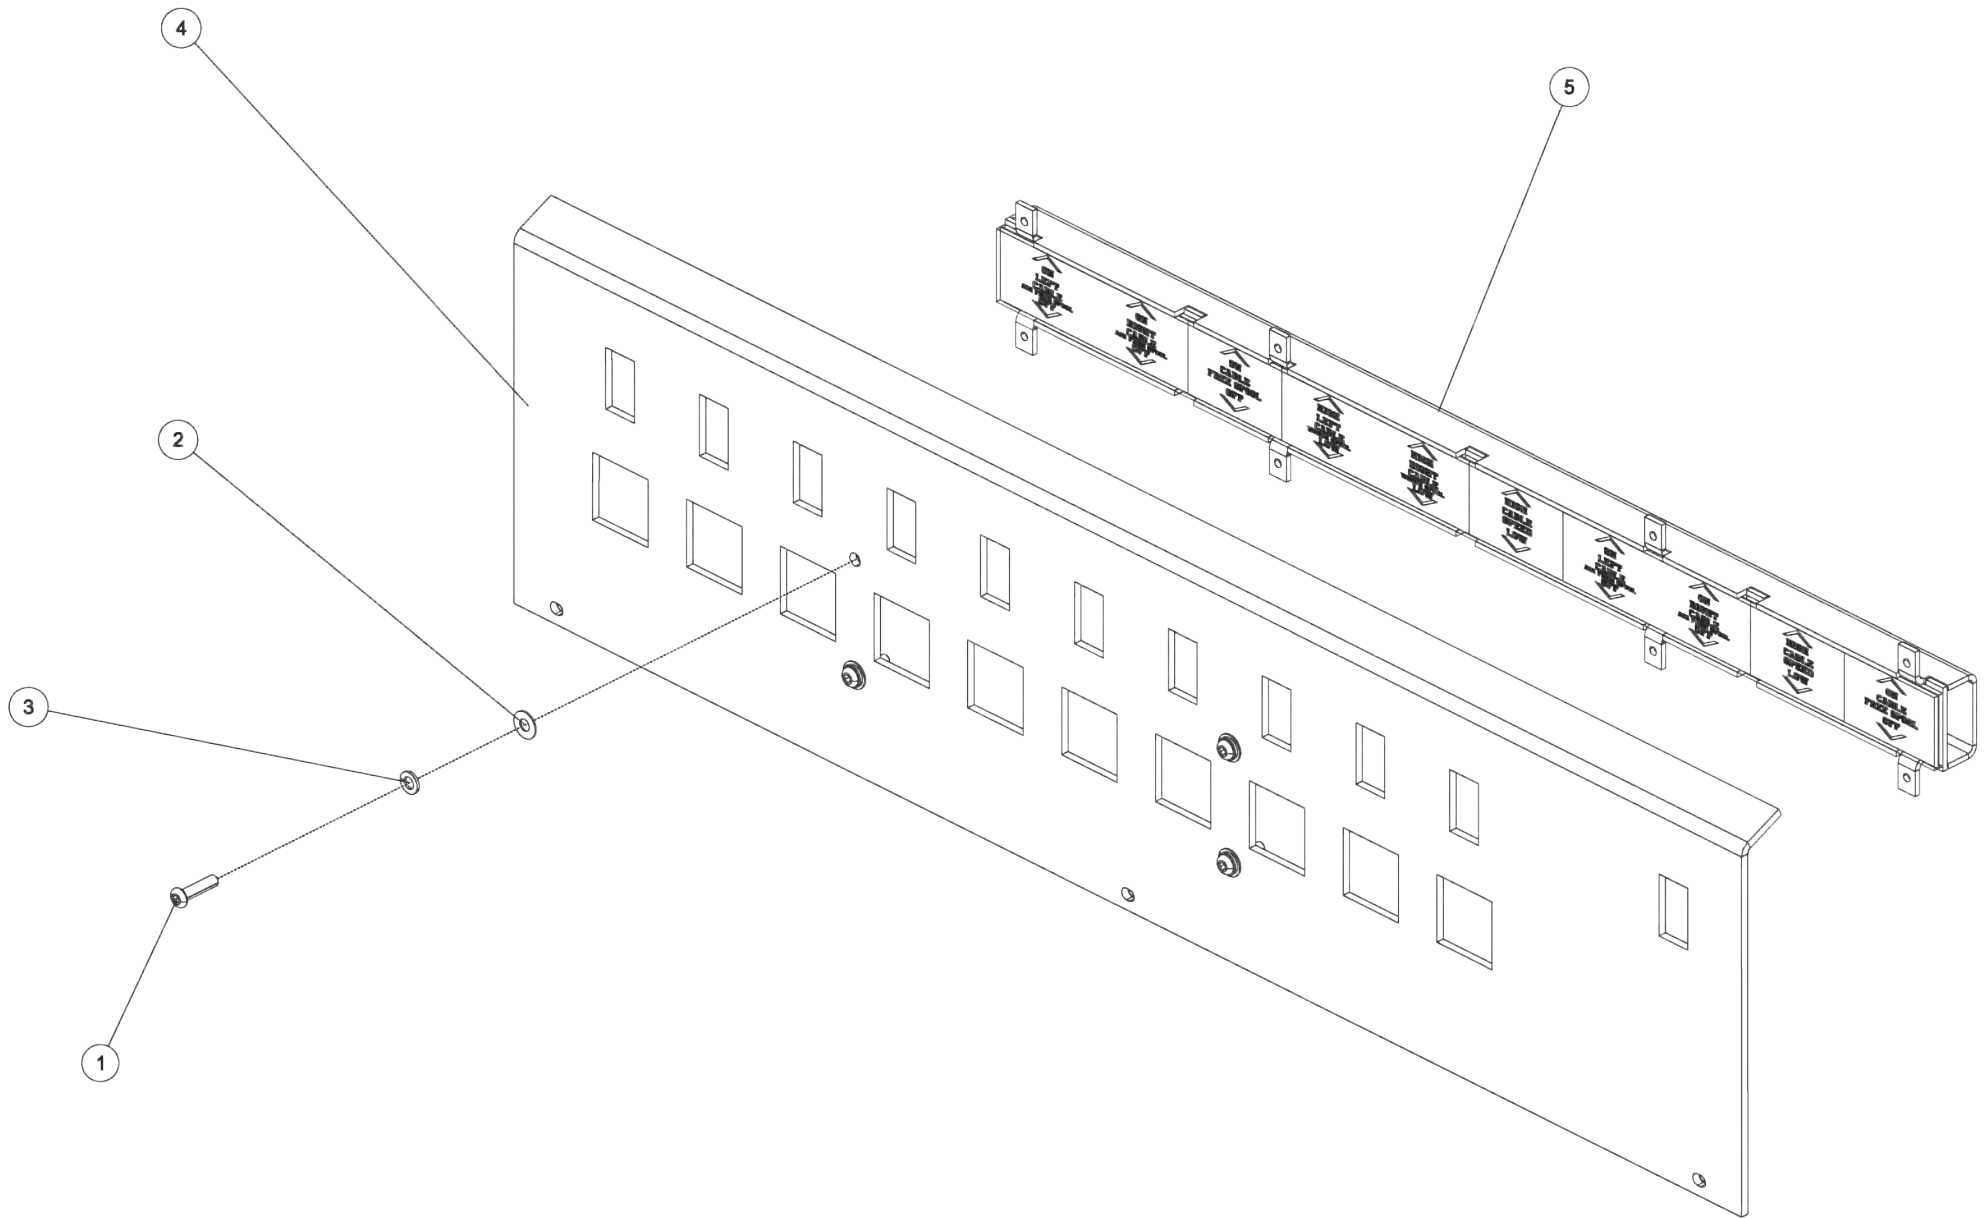

Section I - PARTS

09000135, ILLUMINATED LEGEND ASSEMBLY - RT UPPER

Section I - PARTS

09000135, ILLUMINATED LEGEND ASSEMBLY - RT UPPER (cont'd)

ITEM	PART NUMBER	DESCRIPTION	QTY
--	09000135	ILLUMINATED LEGEND ASSEMBLY - RT UPPER	
1	04000381	SS BHSCS 1/4-20 X 1	4
2	0400454	WASHER, 1/4 SS	4
3	0402111	LKWASHER, 1/4 SS	4
4	0727010	APANEL, 10 SWITCH	1
5	09000139	ILLUMINATED LEGEND ASSY 27.5	1