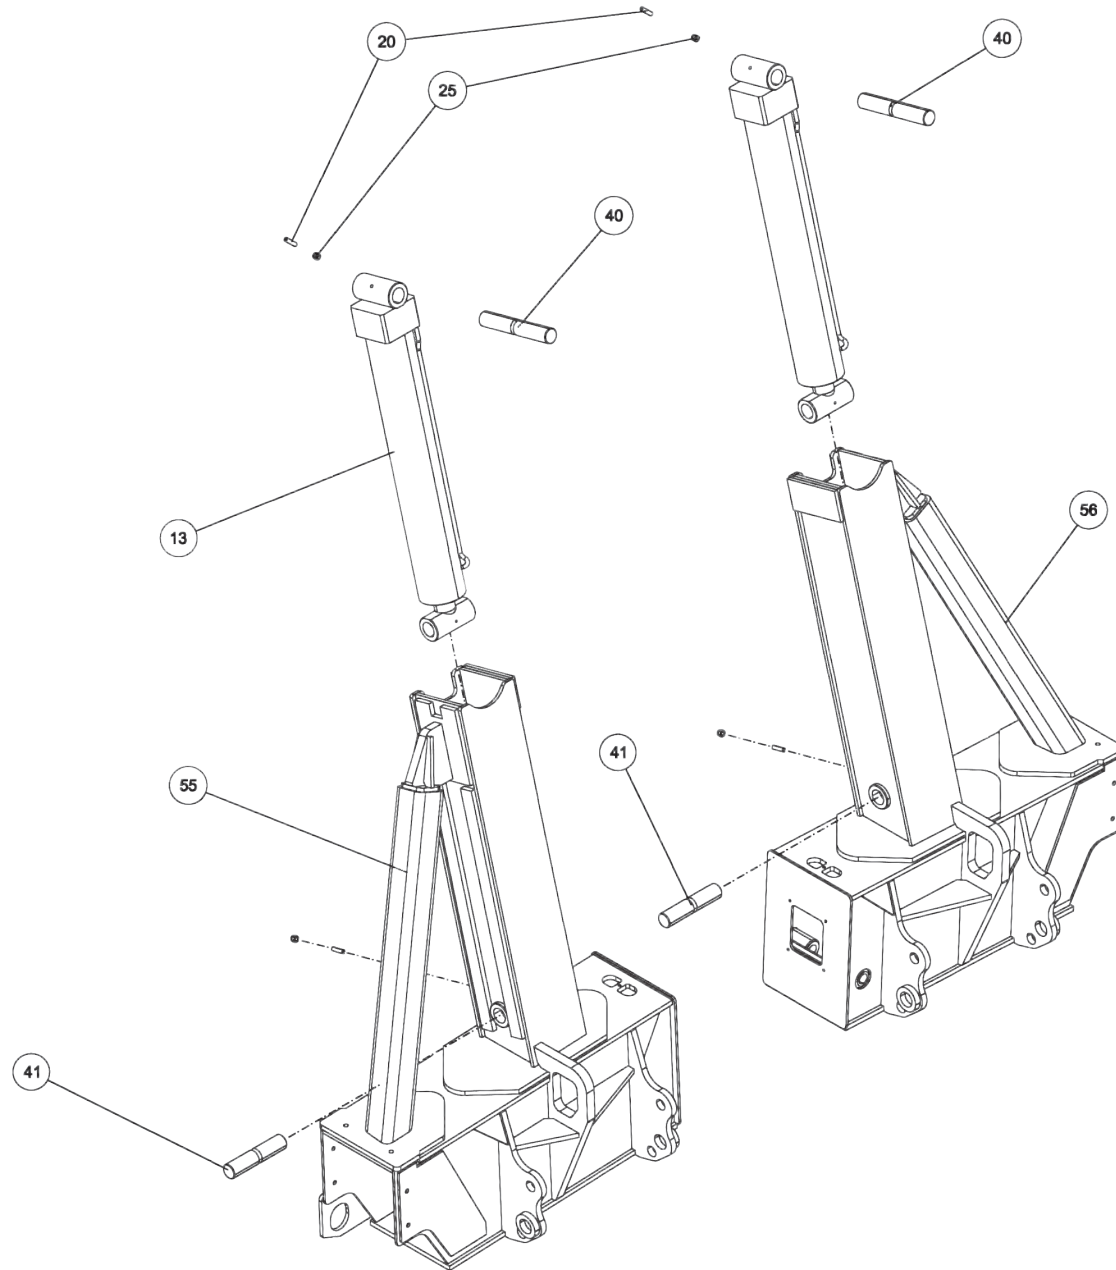

Section I - PARTS

0910411, KIT - REAR OUTRGR 4-STG LG BOS

Section I - PARTS

0910411, KIT - REAR OUTRGR 4-STG LG BOS (cont'd)

ITEM	PART NUMBER	DESCRIPTION	QTY
--	0910411	KIT - REAR OUTRGR 4-STG LG BOS	
1	0300110	SNAP RING, 1" 5100-100	8
2	0300113	GREASE FITTING, 1/4-28 STR	2
3	0301422	FITTING, 6MJ-6MJ SMALL	4
4	0301522	ADAPTER, 6MJ-6MB	4
5	03015922	STAUFF CLAMP, 3/8 TWIN	4
6	03016101	TUBE, HYD ASSY REAR O/R RH EXT	1
7	03016102	TUBE, HYD ASSY REAR O/R RH RET	1
8	03016103	TUBE, HYD ASSY REAR O/R LH RET	1
9	03016104	TUBE, HYD ASSY REAR O/R LH EXT	1
10	0301861	QUICK PIN,LINCH -B7932 PL 7/16	2
11	0302474	PIN, LINCH 3/16	2
12	0310289	FITTING-LONG ADAPTER 6MJ-8MBLL	4
13	0310707	CYLINDER, SPADE 4BOREx23STROKE	2
14	0311210	CABLE, PIN RETAINER ASSY .125	2
15	0312677	CYLINDER,TELESCOPING PIGGYBACK	2
16	0312703	CABLE, PIN RETAINER (LONG)	4
17	0400066	SCREW, 1/4-20X3/4 HHC GR5	24
18	0400070	SCREW, 1/4-20X1 HHC GR5	2
19	0400122	SCREW, 3/8-16X1-1/4 HHC GR5	4
20	0400139	SET SCREW, 3/8-16X1-1/2 SOC	4
21	0400193	SCREW, 1/2-13X1-1/2 FHS	8
22	0400221	SET SCREW, 3/8-16X1 SOC	2
23	0400228	SCREW, 3/8-24X5/8 BSC	8
24	0400347	SCREW, 3/8-24X7/8 HHC GR5	8
25	0400392	NUT, 3/8-16 LOK	4
26	0400398	NUT, 3/8-16 LOK JAM	2
27	0400416	NUT, 1/2-13 LOK GR8	8
28	0400452	LKWASHER, 1/4	26
29	0400481	LKWASHER, 3/8 EXT	12

ITEM	PART NUMBER	DESCRIPTION	QTY
30	0400564	PIN, 3/8X1-3/4 SPR	2
31	0400568	PIN, 3/8X3 SPR	6
32	0402020	SCREW, 1/4-20X3/4 HHC SS	6
33	07000099	TEL BLOCK, STAGE 3	8
34	07000162	SHAFT, 1 DIA X 5-1/2 L	2
35	07000283	SHIM	2
36	07020904	PLATE, HARDLINE COVER RH	1
37	07020905	PLATE, HARDLINE COVER LH	1
38	0703231	PLATE, STOP OUTER BOOM	4
39	0707117	SHAFT, UPPER SPADE	2
40	0721901	PIN - OUTRIGGER TOP	2
41	0721902	PIN - OUTRIGGER BOTTOM	2
42	0722970	PAD,SPACER	4
43	0723889	PLATE-HOSE RETAINING	4
44	0724616	PLATE BLADE SPADE	2
45	0724633	PIN LOCK SPADE	2
46	0724634	PIN PIVOT SPADE	2
47	0725043	PLATE-COVER	2
48	0727421	SHAFT, 1 DIA X 7 L	2
49	0805893	PIN WLDT REAR OUTRIGGER PAD	2
50	0807311	STAGE 4 ASSEMBLY WLDMT	2
51	0807312	STAGE 3 ASSEMBLY WLDMT	2
52	0807313	STAGE 2 ASSEMBLY WLDMT	2
53	0807635	PAD REAR OUTRIGGER PAD	2
54	0810034	SPADE - REAR OUTRIGGERS	2
55	0810584	ST1 ASSY WLDMT, LH 1.5 BOSS15	1
56	0810585	ST1 ASSY WLDMT, RH 1.5 BOSS15	1
57	GH246	SPLIT RUBBER GROMMET	4
58	HD1259	SAFETY SNAP PIN	2