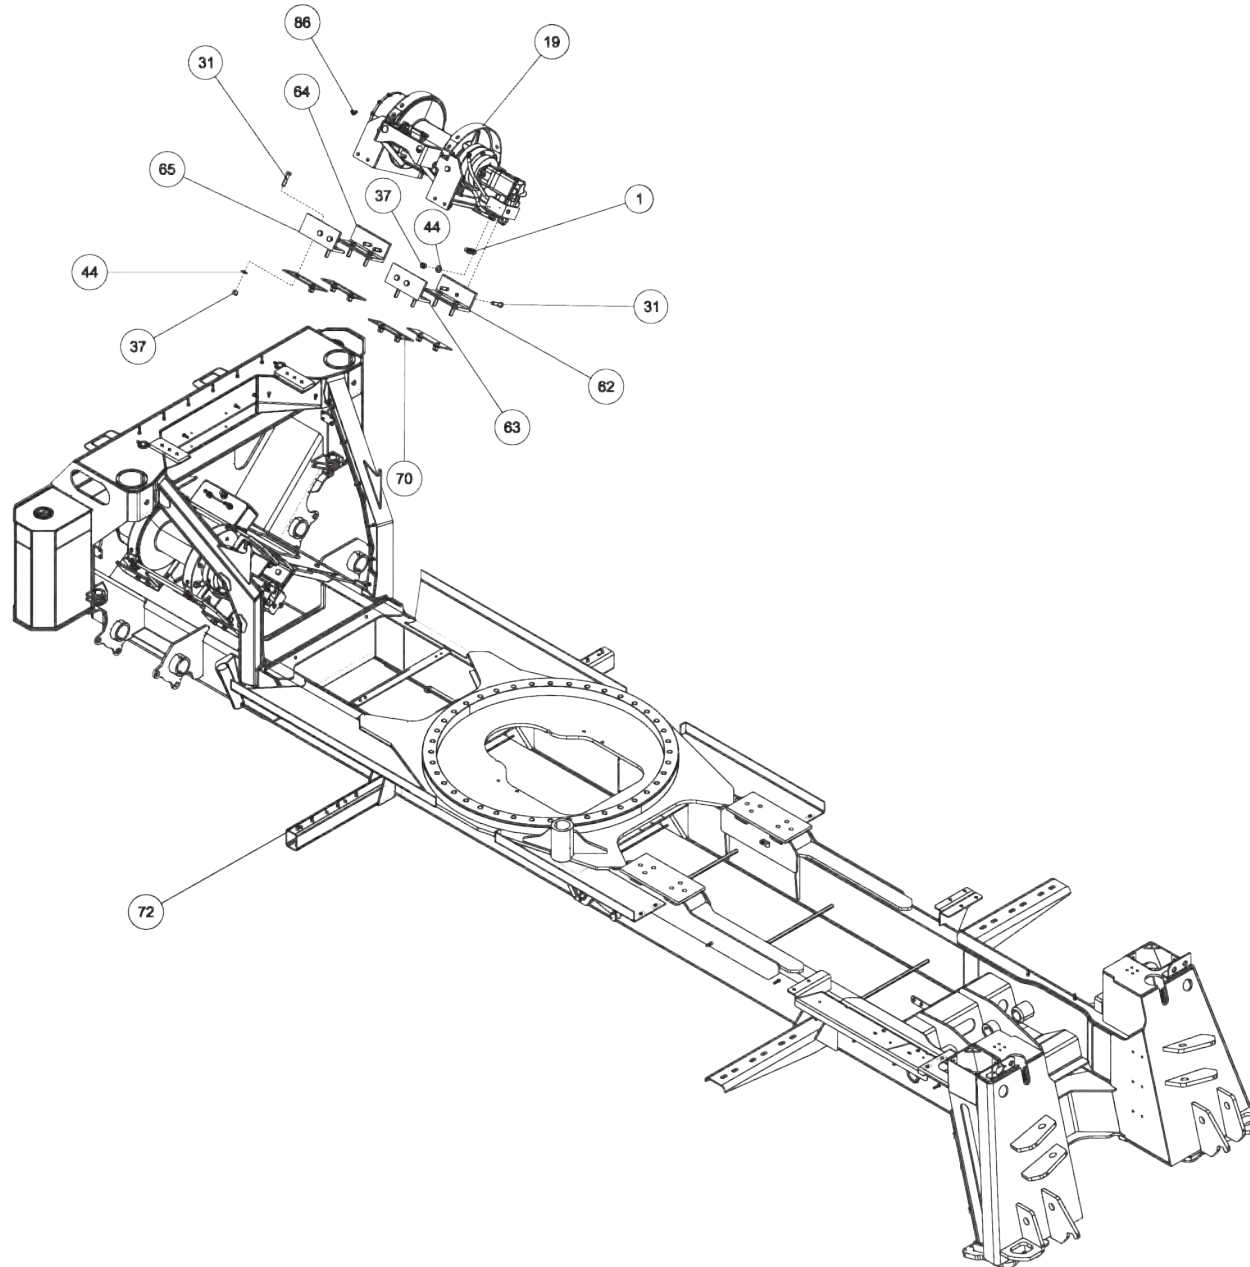

Section I - PARTS

09004042, SUBFRAME ASSEMBLY, 1150 KNEE RXP

Section I - PARTS

09004042, SUBFRAME ASSEMBLY, 1150 KNEE RXP (cont'd)

ITEM	PART NUMBER	DESCRIPTION	QTY
--	09004042	SUBFRAME ASSEMBLY, 1150 KNEE RXP	
1	0300041	CONNECTOR, 8MJ-8MB	4
2	0300108	SNAP RING, 2.5 5100-250	2
3	0300113	GREASE FITTING, 1/4-28 STR	5
4	0300229	FITTING, ELB 8MJ-8MP90	1
5	0300347	PLUG, 1/2 SQ HEAD BLK	1
6	03010029	BUSHING, AL BZ 3.0X2.5X1.9	4
7	0301368	ADAPTER, 16MB-12MJ	1
8	03016107	HYD TEE, 16MJ-16FJX-16MJ	1
9	0301620	FITTING, HYD. 6MJ - 6MB90	4
10	0301696	FITTING, ELB 90 DEG 6MJ-6FJX90	1
11	0301781	FITTING, SWV NUT RUN TEE	1
12	0301895	GREASE FITTING, 1/8 STR PTF	8
13	0302170	FITTING, SWV 90 DEG BENT	2
14	0302474	PIN, LINCH 3/16	8
15	0302538	BUSHING - U/L	2
16	0302575	FITTING-BULKHEAD RUN TEE	2
17	0302727	FITTING, HYD CONN	2
18	0306746	CYL HYD - FOLD	2
19	0307061	WINCH-35K DP 2-SP N.DRUM W/TEN	2
20	0307345	CONNECTOR, 16FJ-12MJ	1
21	0310432	FITTING - ADAPTER 16MJ-20MB	2
22	0310637	PLUG, HOLE	2
23	0311747	BEARING ROTATOR	1
24	0312575	BOOM PIVOT BRKT-MACHINED	2
25	0400070	SCREW, 1/4-20X1 HHC GR5	8
26	0400109	SCREW, 5/16-18X1 HHC GR5	1
27	0400126	SCREW, 3/8-16X1 HHC GR5	4
28	0400132	SCREW, 3/8-16X1-1/2 HHC GR5	19
29	0400206	SCREW, 1/2-13X5 HHC GR5	2
30	0400237	SCREW, 1/2-13X4 HHC GR5	2
31	0400262	SCREW, 5/8-11X2-1/2 HHC GR8	32
32	0400286	SCREW, 3/4-10X2-3/4 HHC GR8	12
33	0400338	SCREW, 1-8X6-1/2 HHC GR8	41
34	0400379	NUT, 5/16-18 SPR J	8
35	0400408	NUT, 1/2-13 LOK	4
36	0400416	NUT, 1/2-13 LOK GR8	4
37	0400426	NUT, 5/8-11 LOK GR8	32
38	0400431	NUT, 3/4-10 LOK GR8	12
39	0400452	LKWASHER, 1/4	8
40	0400480	WASHER, 3/8	4
41	0400482	LKWASHER, 3/8	4
42	0400491	LKWASHER, 1/2	10
43	0400497	WASHER, 1/2 GR8	6
44	0400503	WASHER, 5/8 GR8	32

ITEM	PART NUMBER	DESCRIPTION	QTY
45	0400522	WASHER, 1-1/16X2X1/8 TH YZ	41
46	0400980	SCREW, 3/8-16X1 FHS	12
47	0402032	SCREW, 5/16-18X1 HHC SS	4
48	0402118	LKWASHER, 5/16 SS	8
49	0402121	LKWASHER, 3/8 SS	16
50	07002416	PIN, U/L LIFT CYLINDER BASE	2
51	07002417	COVER, LEFT CHAIN BOX	1
52	07002418	COVER, RIGHT CHAIN BOX	1
53	07002692	FLOOR SHEET, MID CENTER COVER	1
54	07002693	FLOOR SHEET, LEFT MID DECK	1
55	07002696	FLOOR SHEET, RIGHT MID DECK	1
56	07002697	FLOOR SHEET, LEFT REAR DECK	1
57	07002698	FLOOR SHEET, RIGHT REAR DECK	1
58	07002699	CHANNEL, VALVE COVER	1
59	07008501	PLATE, FRONT HYD COVER	1
60	07030626	PLATE - SPACER	4
61	0714581	PLATE, BOLTING	4
62	0715947	ANGLE, WINCH MTG	2
63	0715948	ANGLE, WINCH MTG	2
64	0715949	ANGLE, WINCH MTG	2
65	0715950	ANGLE, WINCH MTG	2
66	0717763	PIN, FLEET SHEAVE	2
67	0717843	PIN, CABLE RETAINER	4
68	0722002	PLATE - REAR O/R COVER	2
69	0724476	PAD - NYLATORN - BBOM GUIDE	2
70	0725440	SHIM, WINCH, 35K DP	8
71	0725476	PLATE HYD SWIVEL MTG	1
72	08003512	SUBFRAME FINAL WLMT, 1150K RXP	1
73	0806727	PIN - PIVOT WLDT	2
74	09000229	PIVOT MTG HOUSE LOCK ASSY	2
75	0906572	KIT-WINCH CABLE STOW	2
76	0908055	REVERSING SHEAVE SUB-ASSEMBLY	2
77	0908062	CABLE SHEAVE & TENSIONER ASSY	2
78	0908432	ROTATOR PINLOCK ASSY	1
79	0910915	KIT, FRONT VALVE MOUNTING	1
80	0911877	KIT, SWIVEL PKG HYD ROTARY	1
81	24679012	LH LEG ASSEMBLY (USA)	1
82	24679013	RH LEG ASSEMBLY (USA)	1
83	25559013	RESERVOIR ASSEMBLY SPO	1
84	26687634	THRUST WASHER	2
85	805352500	PIN WELDT UPPER TILT CY	4
86	9010520	FITTING-ELBOW 1/4T-1/4NPT	2
87	9041402	1/2 NC X 1 1/4 HHCS PLT GR8	10
88	9041406	1/2 NC X 2 1/2 HHCS PL GR8	4