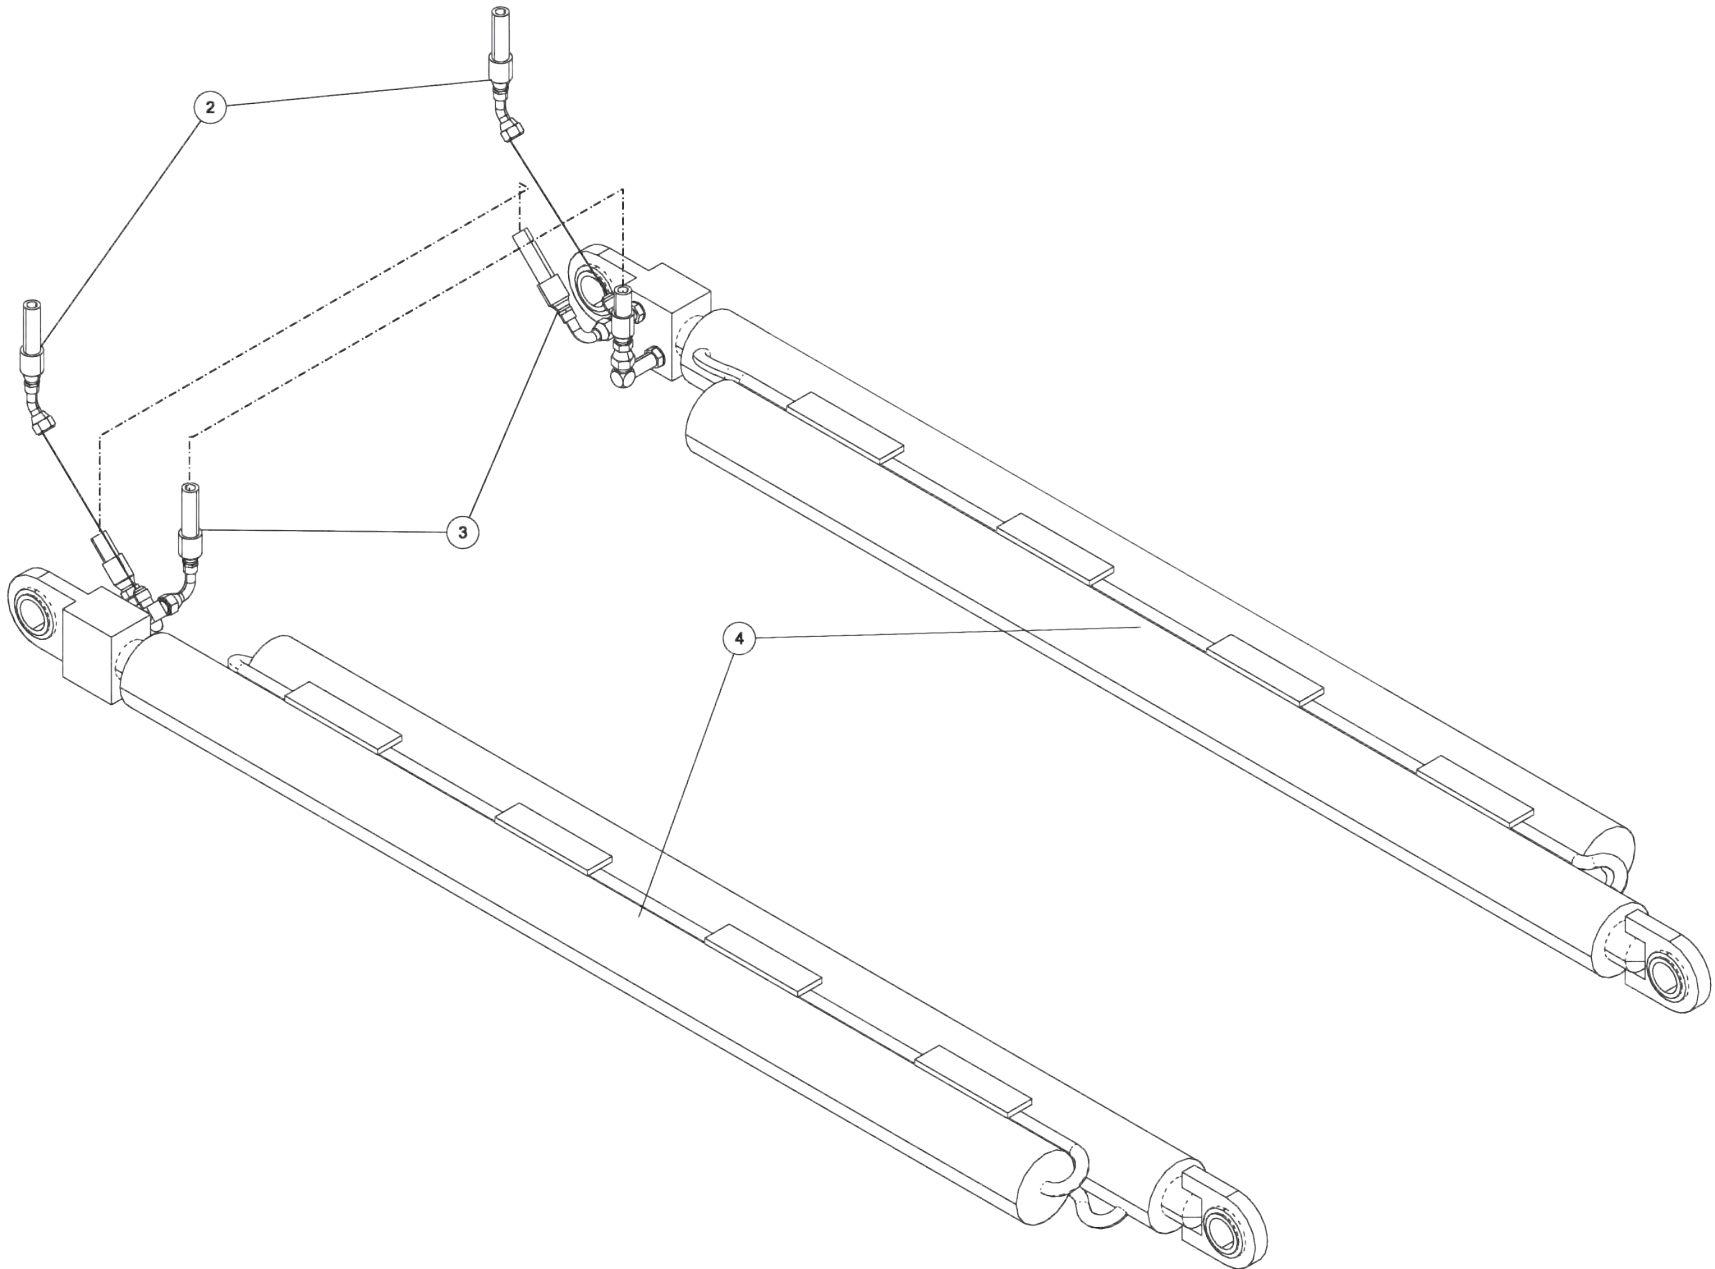

Section I - PARTS

09003929, U/L HORIZONTAL BOOM ASSEMBLY (cont'd)

Section I - PARTS

09003929, U/L HORIZONTAL BOOM ASSEMBLY (cont'd)

ITEM	PART NUMBER	DESCRIPTION	QTY
--	09003929	U/L HORIZONTAL BOOM ASSEMBLY	
1	0300113	GREASE FITTING, 1/4-28 STR	4
2	03003427	HOSE, HYD 192" LG	2
3	0303968	HOSE HYD, 10" LG	2
4	0307425	CYL, HYD - U/L BOOM EXTEND	2
5	0307460	FITTING, HYD 6MJ-6MB90LL	2
6	0311442	WEAR PAD (15/16 X 1 X 4)	2
7	0400079	SCREW, 1/4-20X3/4 FHS GR5	8
8	0400086	SCREW, 1/4-20X1-1/4 FHS	4
9	0400118	SCREW, 5/16-18X3/4 HHC GR5	3
10	0400139	SET SCREW, 3/8-16X1-1/2 SOC	1
11	0400249	SCREW, 5/8-11X1-1/4 SHC	2
12	0400344	SCREW, 1/2-13X3/4 FHS GR8	8
13	0400379	NUT, 5/16-18 SPR J	1
14	0400392	NUT, 3/8-16 LOK	1
15	0400463	WASHER, 5/16	3
16	0400464	LKWASHER, 5/16	3
17	0400594	SCREW, 1/4-20X5/8 FHS	4
18	0400749	SCREW, 1/2-13X1-1/4 FHS	18
19	0400990	SET SCREW, 1/2-13X1/2 SOC	4
20	07004402	ANGLE, HOSE COVER	1
21	07004403	PLATE, HOSE COVER	1
22	0717869	PLATE, SPACER (BOLT-ON)	4
23	0717871	PIN, CYLINDER ROD	1
24	0717872	PIN, EXTEND CYLINDER BASE	1
25	0717873	PIN, SHEAR OUTER BOOM	2
26	0718087	PLATE - PAD SPACER	2
27	0718096	BLOCK, STOP	2
28	0724419	PLATE-PLUG RETAINER	2
29	08001288	EXTEND CYL BRACKET WELDMENT	1
30	08003427	U/L OUTER BOOM WELDMENT	1
31	0810106	2ND STAGE BOOM WLMT	1
32	0908282	INNER BOOM ASSY	1
33	9012594	FITT, HYD RUN TEE, 6MJX6MBX6MJ	2
34	930150003	TOP PADS	6
35	GH246	SPLIT RUBBER GROMMET	2