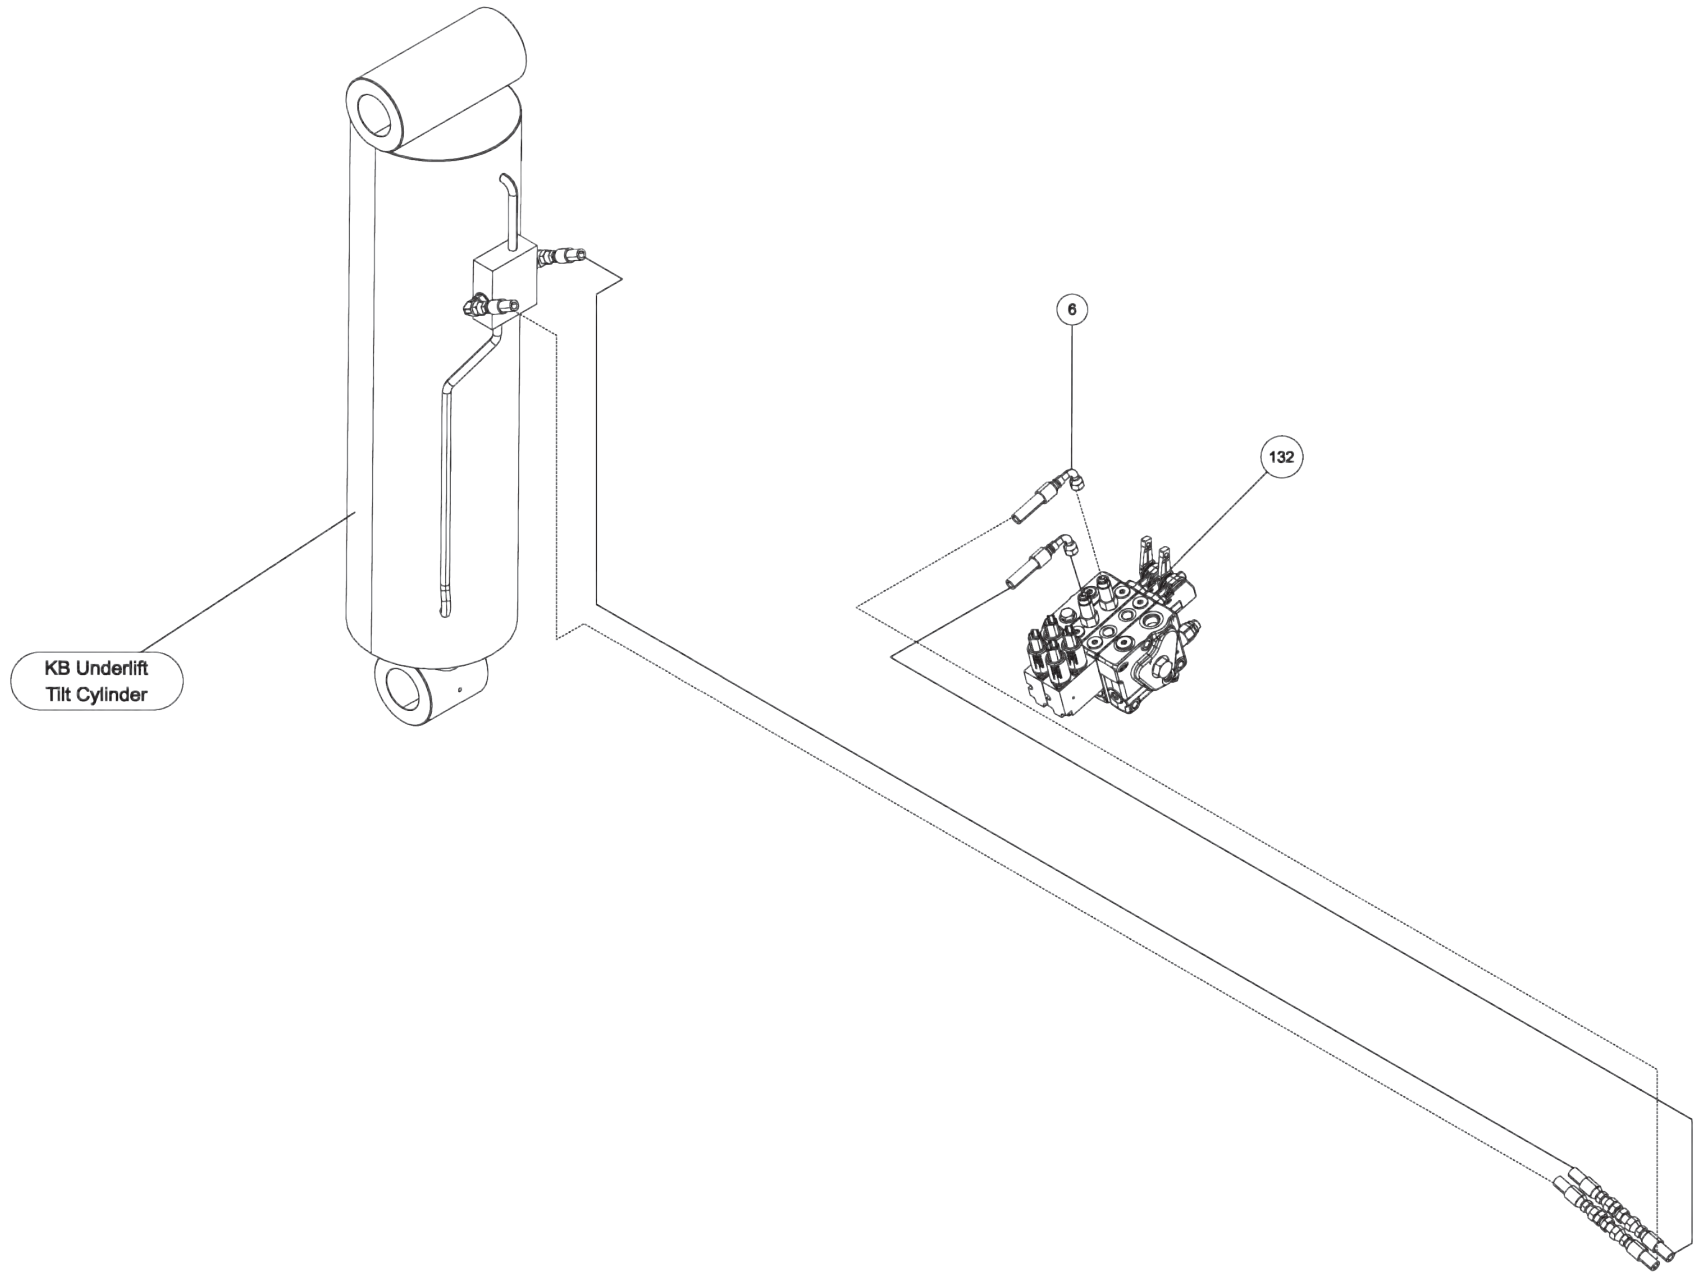

Section I - PARTS

09004043, BUA 1150 KNEE BOOM RXP (cont'd)

Section I - PARTS

09004043, BUA 1150 KNEE BOOM RXP (cont'd)