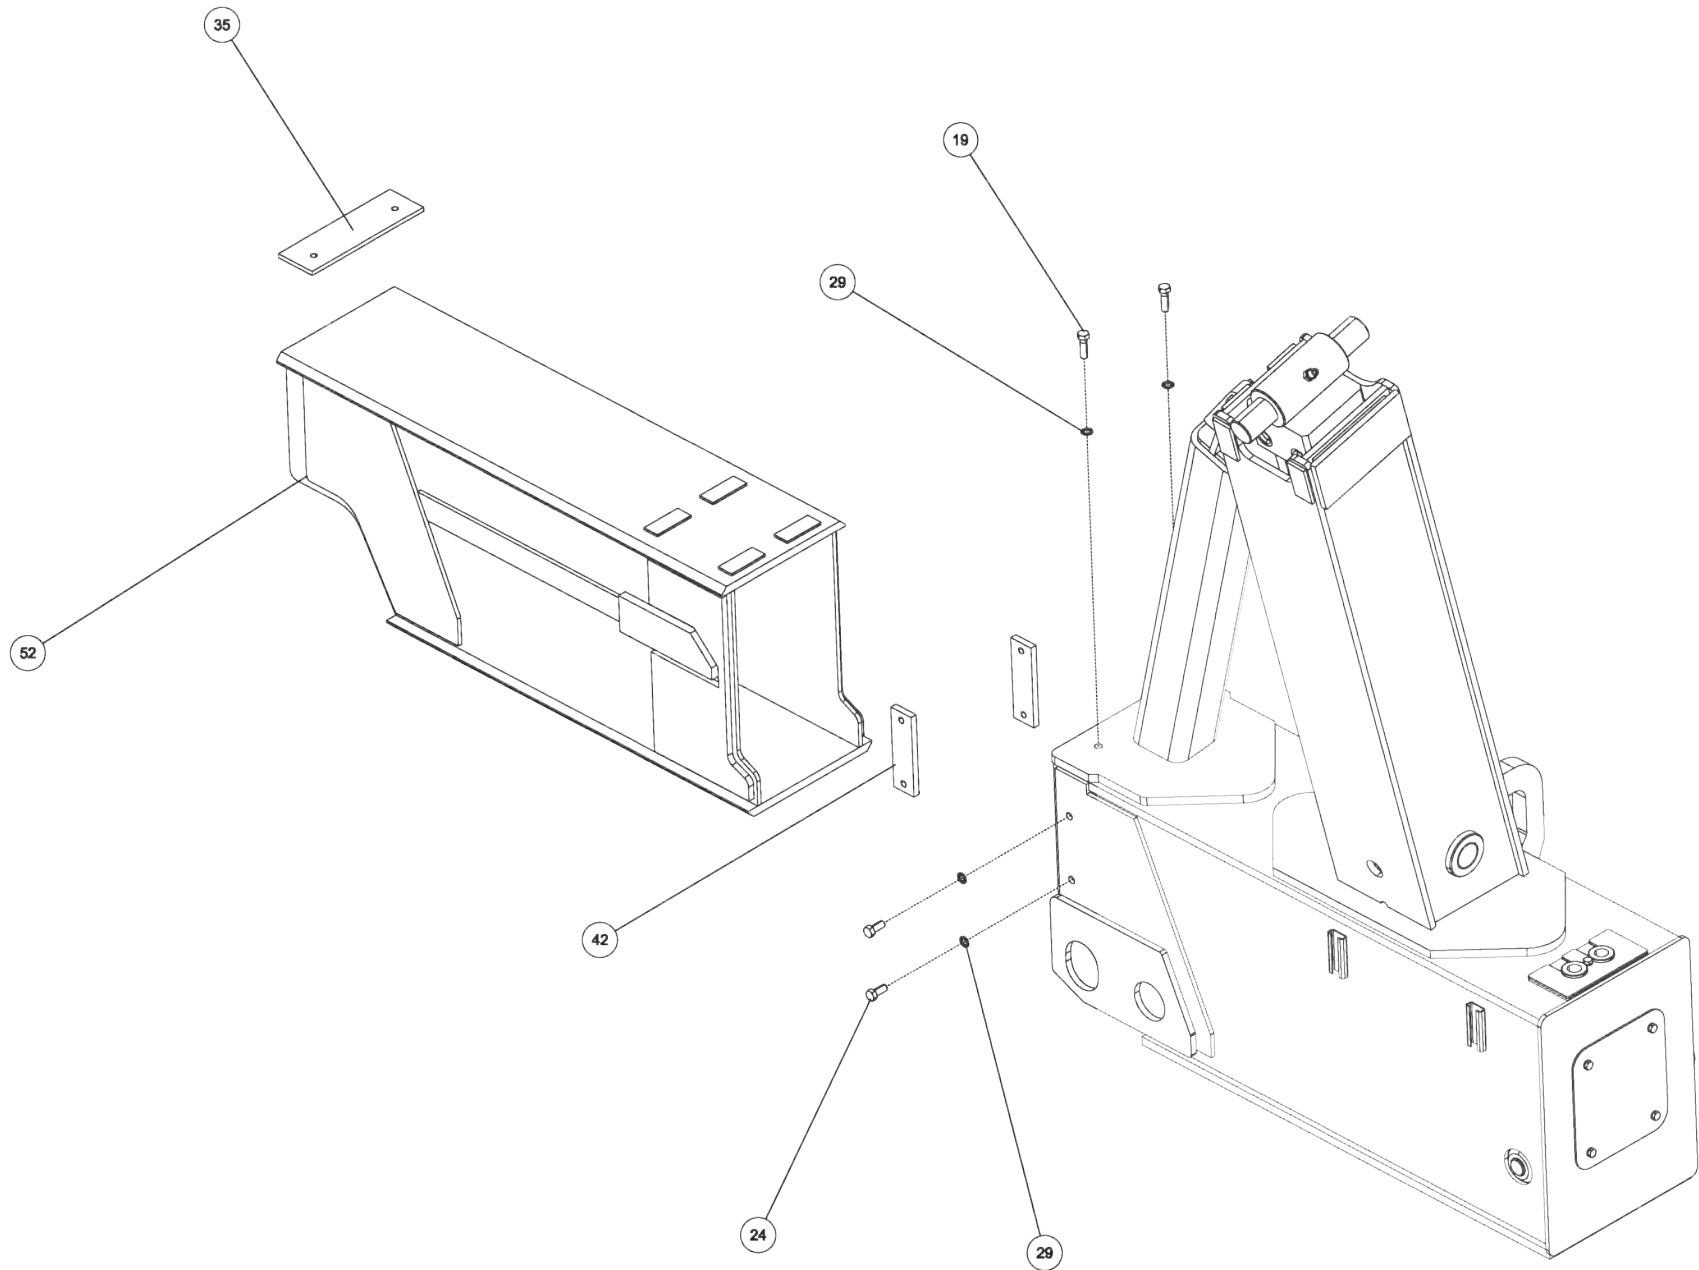

Section I - PARTS

0910411, KIT - REAR OUTRGR 4-STG LG BOS (cont'd)

Section I - PARTS

0910411, KIT - REAR OUTRGR 4-STG LG BOS (cont'd)

ITEM	PART NUMBER	DESCRIPTION	QTY
--	0910411	KIT - REAR OUTRGR 4-STG LG BOS	
1	0300110	SNAP RING, 1" 5100-100	8
2	0300113	GREASE FITTING, 1/4-28 STR	2
3	0301422	FITTING, 6MJ-6MJ SMALL	4
4	0301522	ADAPTER, 6MJ-6MB	4
5	03015922	STAUFF CLAMP, 3/8 TWIN	4
6	03016101	TUBE, HYD ASSY REAR O/R RH EXT	1
7	03016102	TUBE, HYD ASSY REAR O/R RH RET	1
8	03016103	TUBE, HYD ASSY REAR O/R LH RET	1
9	03016104	TUBE, HYD ASSY REAR O/R LH EXT	1
10	0301861	QUICK PIN,LINCH -B7932 PL 7/16	2
11	0302474	PIN, LINCH 3/16	2
12	0310289	FITTING-LONG ADAPTER 6MJ-8MBLL	4
13	0310707	CYLINDER, SPADE 4BOREx23STROKE	2
14	0311210	CABLE, PIN RETAINER ASSY .125	2
15	0312677	CYLINDER,TELESCOPING PIGGYBACK	2
16	0312703	CABLE, PIN RETAINER (LONG)	4
17	0400066	SCREW, 1/4-20X3/4 HHC GR5	24
18	0400070	SCREW, 1/4-20X1 HHC GR5	2
19	0400122	SCREW, 3/8-16X1-1/4 HHC GR5	4
20	0400139	SET SCREW, 3/8-16X1-1/2 SOC	4
21	0400193	SCREW, 1/2-13X1-1/2 FHS	8
22	0400221	SET SCREW, 3/8-16X1 SOC	2
23	0400228	SCREW, 3/8-24X5/8 BSC	8
24	0400347	SCREW, 3/8-24X7/8 HHC GR5	8
25	0400392	NUT, 3/8-16 LOK	4
26	0400398	NUT, 3/8-16 LOK JAM	2
27	0400416	NUT, 1/2-13 LOK GR8	8
28	0400452	LKWASHER, 1/4	26
29	0400481	LKWASHER, 3/8 EXT	12

ITEM	PART NUMBER	DESCRIPTION	QTY
30	0400564	PIN, 3/8X1-3/4 SPR	2
31	0400568	PIN, 3/8X3 SPR	6
32	0402020	SCREW, 1/4-20X3/4 HHC SS	6
33	07000099	TEL BLOCK, STAGE 3	8
34	07000162	SHAFT, 1 DIA X 5-1/2 L	2
35	07000283	SHIM	2
36	07020904	PLATE, HARDLINE COVER RH	1
37	07020905	PLATE, HARDLINE COVER LH	1
38	0703231	PLATE, STOP OUTER BOOM	4
39	0707117	SHAFT, UPPER SPADE	2
40	0721901	PIN - OUTRIGGER TOP	2
41	0721902	PIN - OUTRIGGER BOTTOM	2
42	0722970	PAD,SPACER	4
43	0723889	PLATE-HOSE RETAINING	4
44	0724616	PLATE BLADE SPADE	2
45	0724633	PIN LOCK SPADE	2
46	0724634	PIN PIVOT SPADE	2
47	0725043	PLATE-COVER	2
48	0727421	SHAFT, 1 DIA X 7 L	2
49	0805893	PIN WLDT REAR OUTRIGGER PAD	2
50	0807311	STAGE 4 ASSEMBLY WLDMT	2
51	0807312	STAGE 3 ASSEMBLY WLDMT	2
52	0807313	STAGE 2 ASSEMBLY WLDMT	2
53	0807635	PAD REAR OUTRIGGER PAD	2
54	0810034	SPADE - REAR OUTRIGGERS	2
55	0810584	ST1 ASSY WLDMT, LH 1.5 BOSS15	1
56	0810585	ST1 ASSY WLDMT, RH 1.5 BOSS15	1
57	GH246	SPLIT RUBBER GROMMET	4
58	HD1259	SAFETY SNAP PIN	2