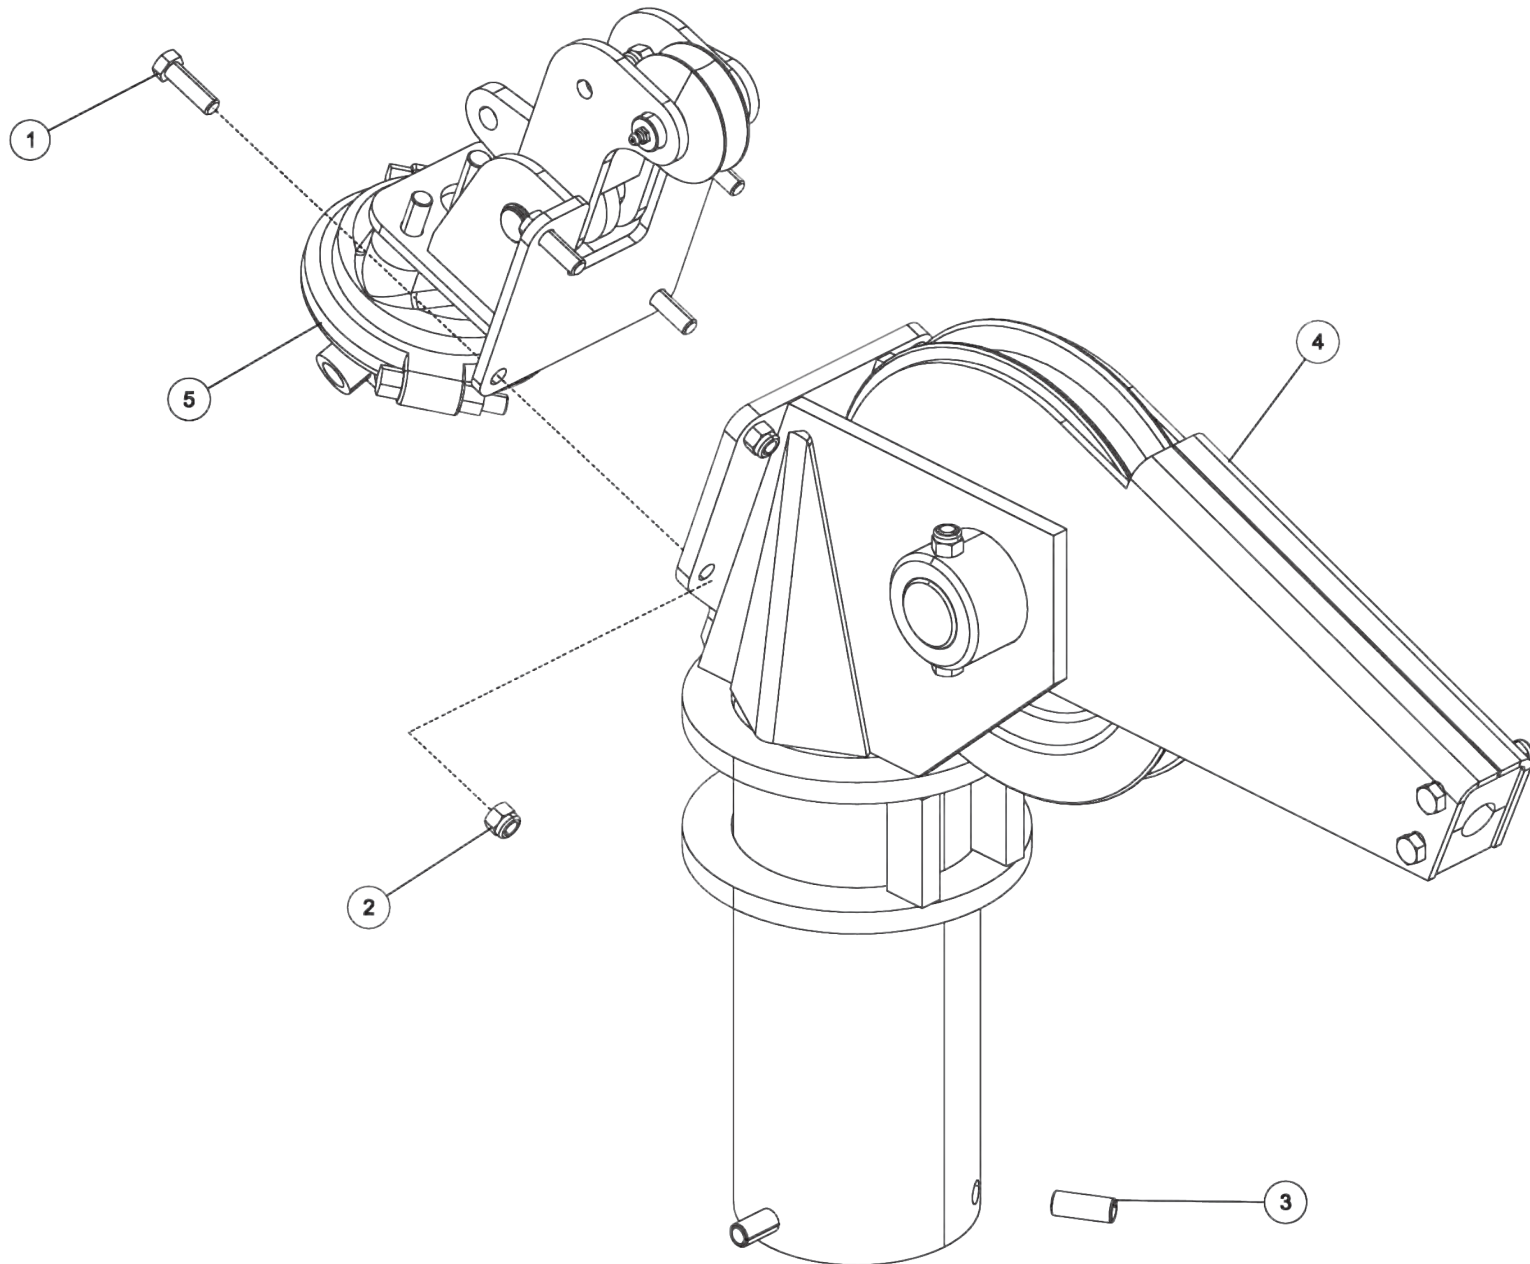

Section I - PARTS

0908062, CABLE SHEAVE & TENSIONER ASSEMBLY

Section I - PARTS

0908062, CABLE SHEAVE & TENSIONER ASSEMBLY (cont'd)

ITEM	PART NUMBER	DESCRIPTION	QTY
--	0908062	CABLE SHEAVE & TENSIONER ASSEMBLY	
1	0400122	SCREW, 3/8-16X1-1/4 HHC GR5	4
2	0400392	NUT, 3/8-16 LOK	4
3	0400557	PIN, 1/2X1-1/4 SPR	3
4	0908054	CABLE SHEAVE SWIVEL ASSEMBLY	1
5	0908063	TENSIONER ASSEMBLY	1