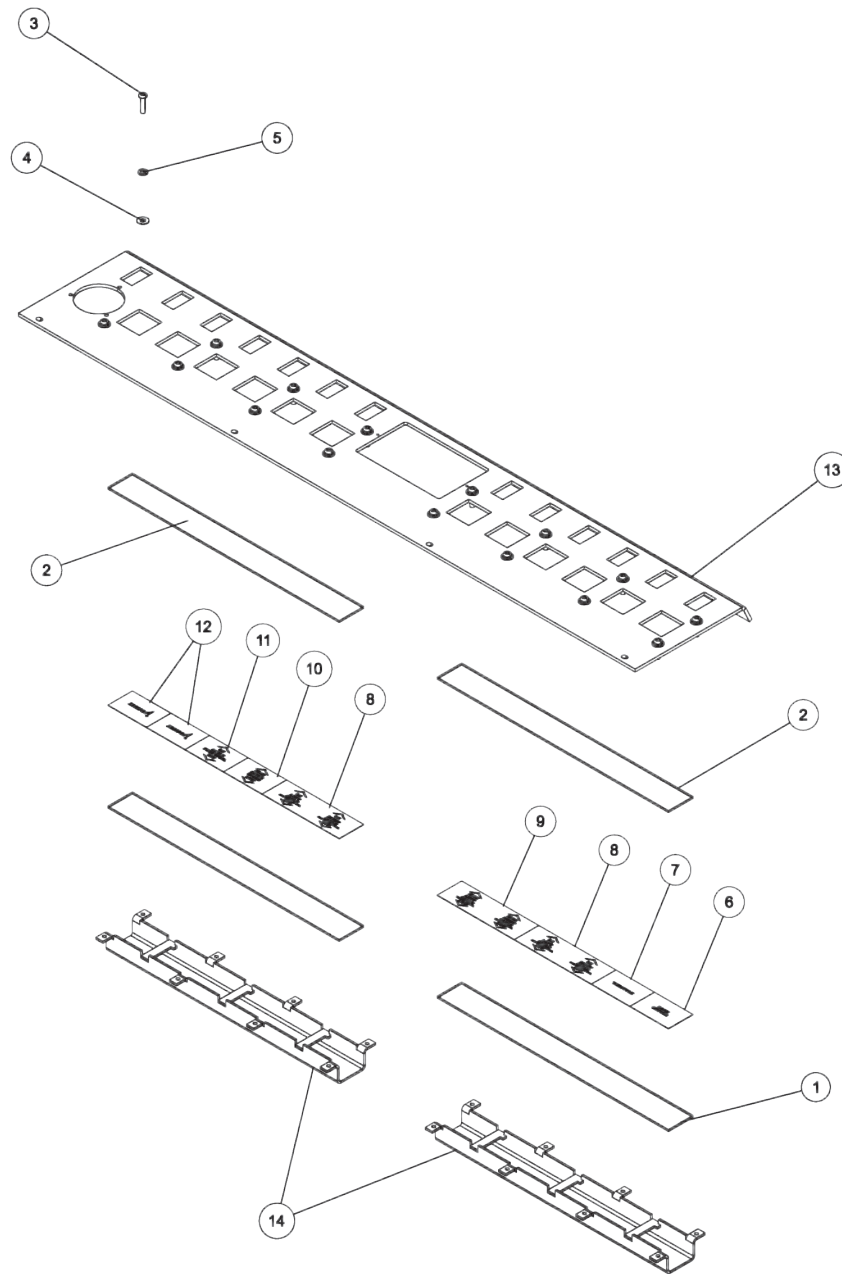

Section I - PARTS

09000097, ILLUMINATED LEGEND ASSEMBLY - LT UPPER

Section I - PARTS

09000097, ILLUMINATED LEGEND ASSEMBLY - LT UPPER (cont'd)

ITEM	PART NUMBER	DESCRIPTION	QTY
--	09000097	ILLUMINATED LEGEND ASSEMBLY - LT UPPER	
1	0310004	PLASTIC, DUST COVER-CLEAR 16.5	2
2	0310005	PLASTIC, COLOR LENS - RED 16.5	2
3	0310040	FLEXLITE LED STRIP	2
4	0310041	FLEXLITE LED POWER WIRE	2
5	04000381	SS BHSCS 1/4-20 X 1	16
6	0400454	WASHER, 1/4 SS	16
7	0402111	LKWASHER, 1/4 SS	16
8	0501587	LEGEND, PANEL-BOOM	1
9	0501588	LEGEND, PANEL-THROTTLE	1
10	0501589	LEGEND, PANEL-CABLE ON/OFF	2
11	0501590	LEGEND, PANEL-CABLE HIGH/LOW	1
12	0501591	LEGEND, PANEL-CABLE SPEED	1
13	0501593	LEGEND, PANEL-CABLE FREE SPOOL	1
14	0501597	LEGEND, PANEL-BLANK MILLER LGO	2
15	0727012	APANEL, LH 5 WINCH ROT	1
16	0807057	CHANNEL,LIGHT&LEGEND WLMT 16.5	2