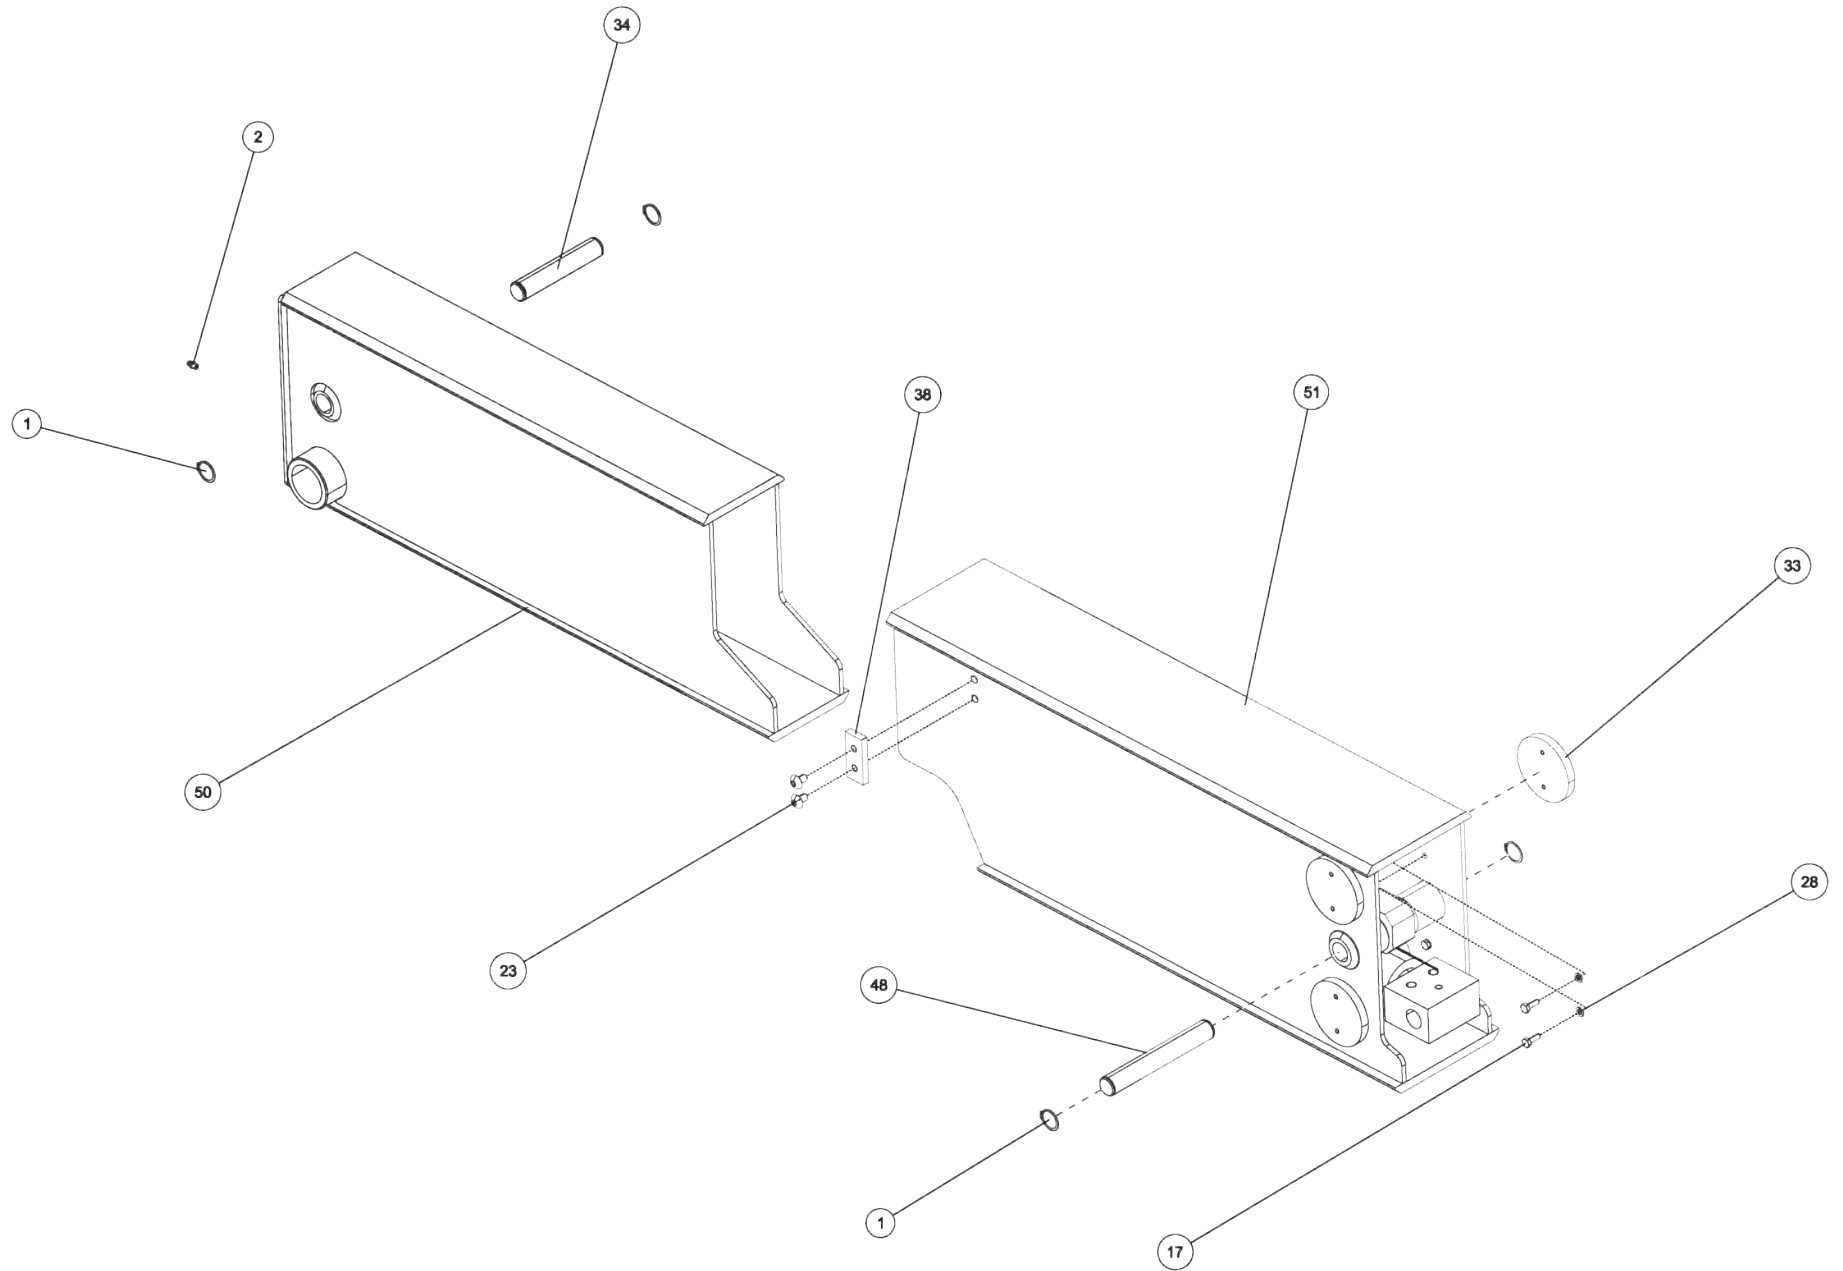

Section I - PARTS

0910411, KIT - REAR OUTRGR 4-STG LG BOS (cont'd)

Section I - PARTS

0910411, KIT - REAR OUTRGR 4-STG LG BOS (cont'd)

ITEM	PART NUMBER	DESCRIPTION	QTY
--	0910411	KIT - REAR OUTRGR 4-STG LG BOS	
1	0300110	SNAP RING, 1" 5100-100	8
2	0300113	GREASE FITTING, 1/4-28 STR	2
3	0301422	FITTING, 6MJ-6MJ SMALL	4
4	0301522	ADAPTER, 6MJ-6MB	4
5	03015922	STAUFF CLAMP, 3/8 TWIN	4
6	03016101	TUBE, HYD ASSY REAR O/R RH EXT	1
7	03016102	TUBE, HYD ASSY REAR O/R RH RET	1
8	03016103	TUBE, HYD ASSY REAR O/R LH RET	1
9	03016104	TUBE, HYD ASSY REAR O/R LH EXT	1
10	0301861	QUICK PIN,LINCH -B7932 PL 7/16	2
11	0302474	PIN, LINCH 3/16	2
12	0310289	FITTING-LONG ADAPTER 6MJ-8MBLL	4
13	0310707	CYLINDER, SPADE 4BOREx23STROKE	2
14	0311210	CABLE, PIN RETAINER ASSY .125	2
15	0312677	CYLINDER,TELESCOPING PIGGYBACK	2
16	0312703	CABLE, PIN RETAINER (LONG)	4
17	0400066	SCREW, 1/4-20X3/4 HHC GR5	24
18	0400070	SCREW, 1/4-20X1 HHC GR5	2
19	0400122	SCREW, 3/8-16X1-1/4 HHC GR5	4
20	0400139	SET SCREW, 3/8-16X1-1/2 SOC	4
21	0400193	SCREW, 1/2-13X1-1/2 FHS	8
22	0400221	SET SCREW, 3/8-16X1 SOC	2
23	0400228	SCREW, 3/8-24X5/8 BSC	8
24	0400347	SCREW, 3/8-24X7/8 HHC GR5	8
25	0400392	NUT, 3/8-16 LOK	4
26	0400398	NUT, 3/8-16 LOK JAM	2
27	0400416	NUT, 1/2-13 LOK GR8	8
28	0400452	LKWASHER, 1/4	26
29	0400481	LKWASHER, 3/8 EXT	12

ITEM	PART NUMBER	DESCRIPTION	QTY
30	0400564	PIN, 3/8X1-3/4 SPR	2
31	0400568	PIN, 3/8X3 SPR	6
32	0402020	SCREW, 1/4-20X3/4 HHC SS	6
33	07000099	TEL BLOCK, STAGE 3	8
34	07000162	SHAFT, 1 DIA X 5-1/2 L	2
35	07000283	SHIM	2
36	07020904	PLATE, HARDLINE COVER RH	1
37	07020905	PLATE, HARDLINE COVER LH	1
38	0703231	PLATE, STOP OUTER BOOM	4
39	0707117	SHAFT, UPPER SPADE	2
40	0721901	PIN - OUTRIGGER TOP	2
41	0721902	PIN - OUTRIGGER BOTTOM	2
42	0722970	PAD,SPACER	4
43	0723889	PLATE-HOSE RETAINING	4
44	0724616	PLATE BLADE SPADE	2
45	0724633	PIN LOCK SPADE	2
46	0724634	PIN PIVOT SPADE	2
47	0725043	PLATE-COVER	2
48	0727421	SHAFT, 1 DIA X 7 L	2
49	0805893	PIN WLDT REAR OUTRIGGER PAD	2
50	0807311	STAGE 4 ASSEMBLY WLDMT	2
51	0807312	STAGE 3 ASSEMBLY WLDMT	2
52	0807313	STAGE 2 ASSEMBLY WLDMT	2
53	0807635	PAD REAR OUTRIGGER PAD	2
54	0810034	SPADE - REAR OUTRIGGERS	2
55	0810584	ST1 ASSY WLDMT, LH 1.5 BOSS15	1
56	0810585	ST1 ASSY WLDMT, RH 1.5 BOSS15	1
57	GH246	SPLIT RUBBER GROMMET	4
58	HD1259	SAFETY SNAP PIN	2