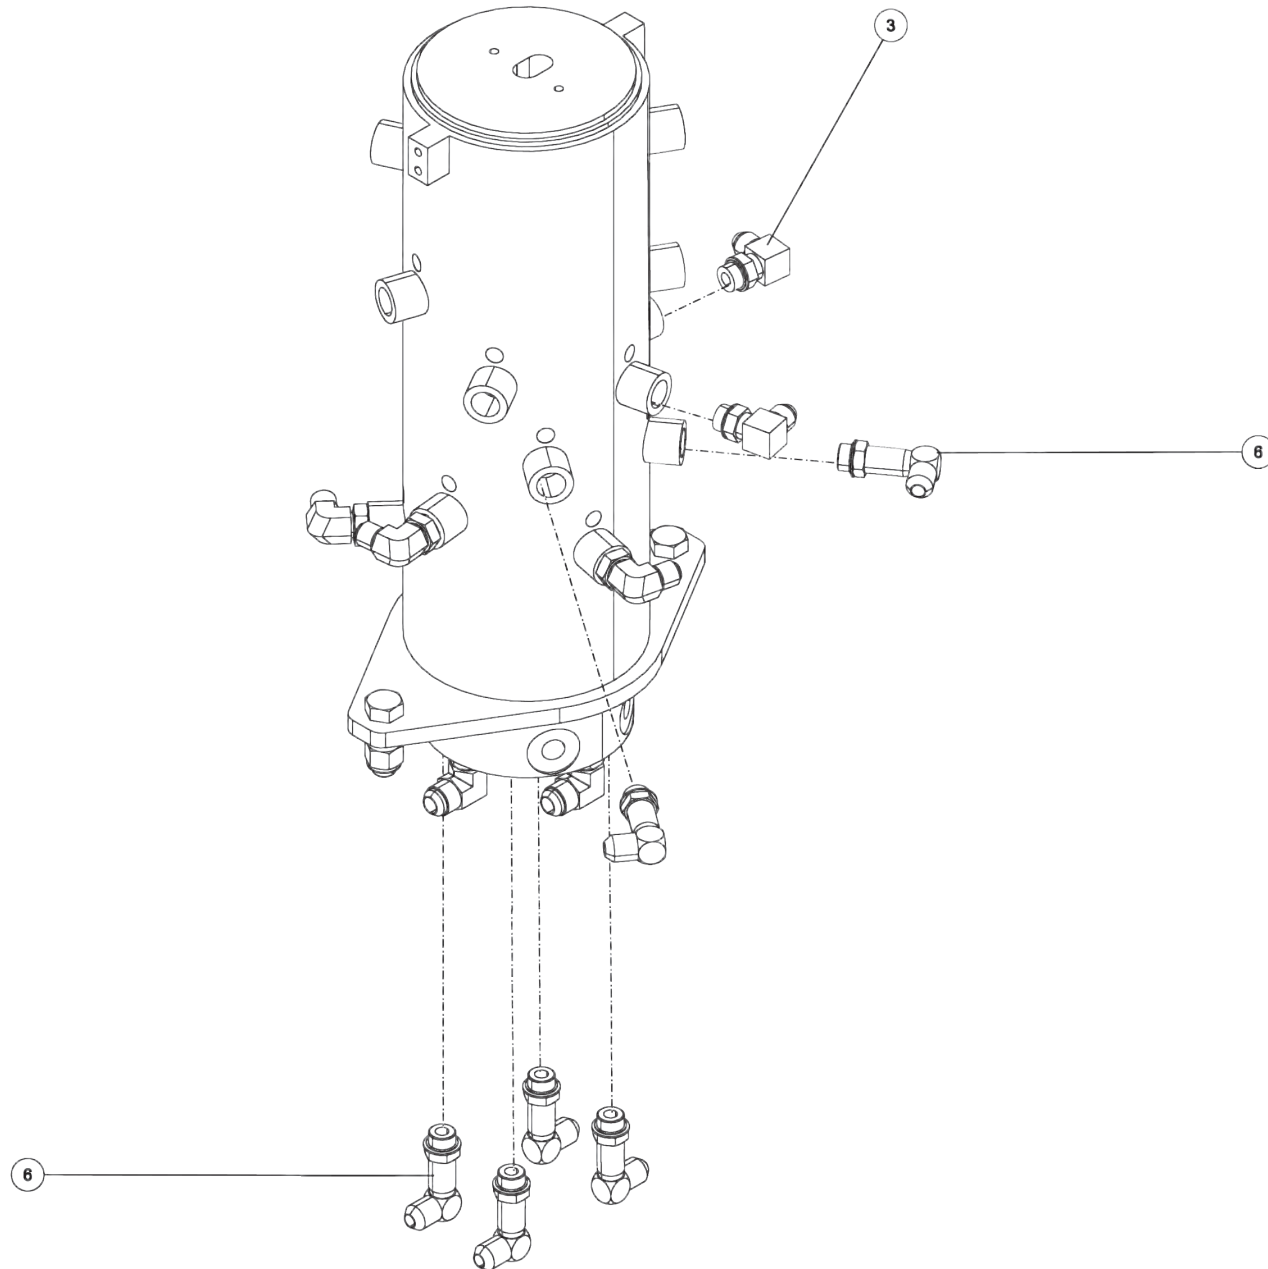

Section I - PARTS

0911877, KIT, SWIVEL PKG HYD ROTARY (cont'd)

Section I - PARTS

0911877, KIT, SWIVEL PKG HYD ROTARY (cont'd)

ITEM	PART NUMBER	DESCRIPTION	QTY
--	0911877	KIT, SWIVEL PKG HYD ROTARY	
1	0300041	CONNECTOR, 8MJ-8MB	4
2	0300052	FITTING, ELB 8MJ-10MB 90	4
3	0301388	ELBOW, 8MJ-8MB90	6
4	0301445	FITTING, EXTENDED	4
5	0301577	1/4 OD PLASTIC AIRLINE, BLACK	18
6	0302508	FITTING, ELL 8MJ-8MB 90LL	6
7	0302695	ADAPTER, 6MJ-4MB	1
8	0303886	4 MB-PLUG	1
9	0310083	SWIVEL, HYDRAULIC	1
10	0310132	FITTING, HYD 4MB-4FP	2
11	0311575	1/4X1/4 PTC SWIVEL MALE ELBOW	2
12	0400260	SCREW, 5/8-11X2 HHC GR5	2
13	0400421	NUT, 5/8-11 LOK	2
14	GX263	FITTING, ELB 10MJ-10MB90	4