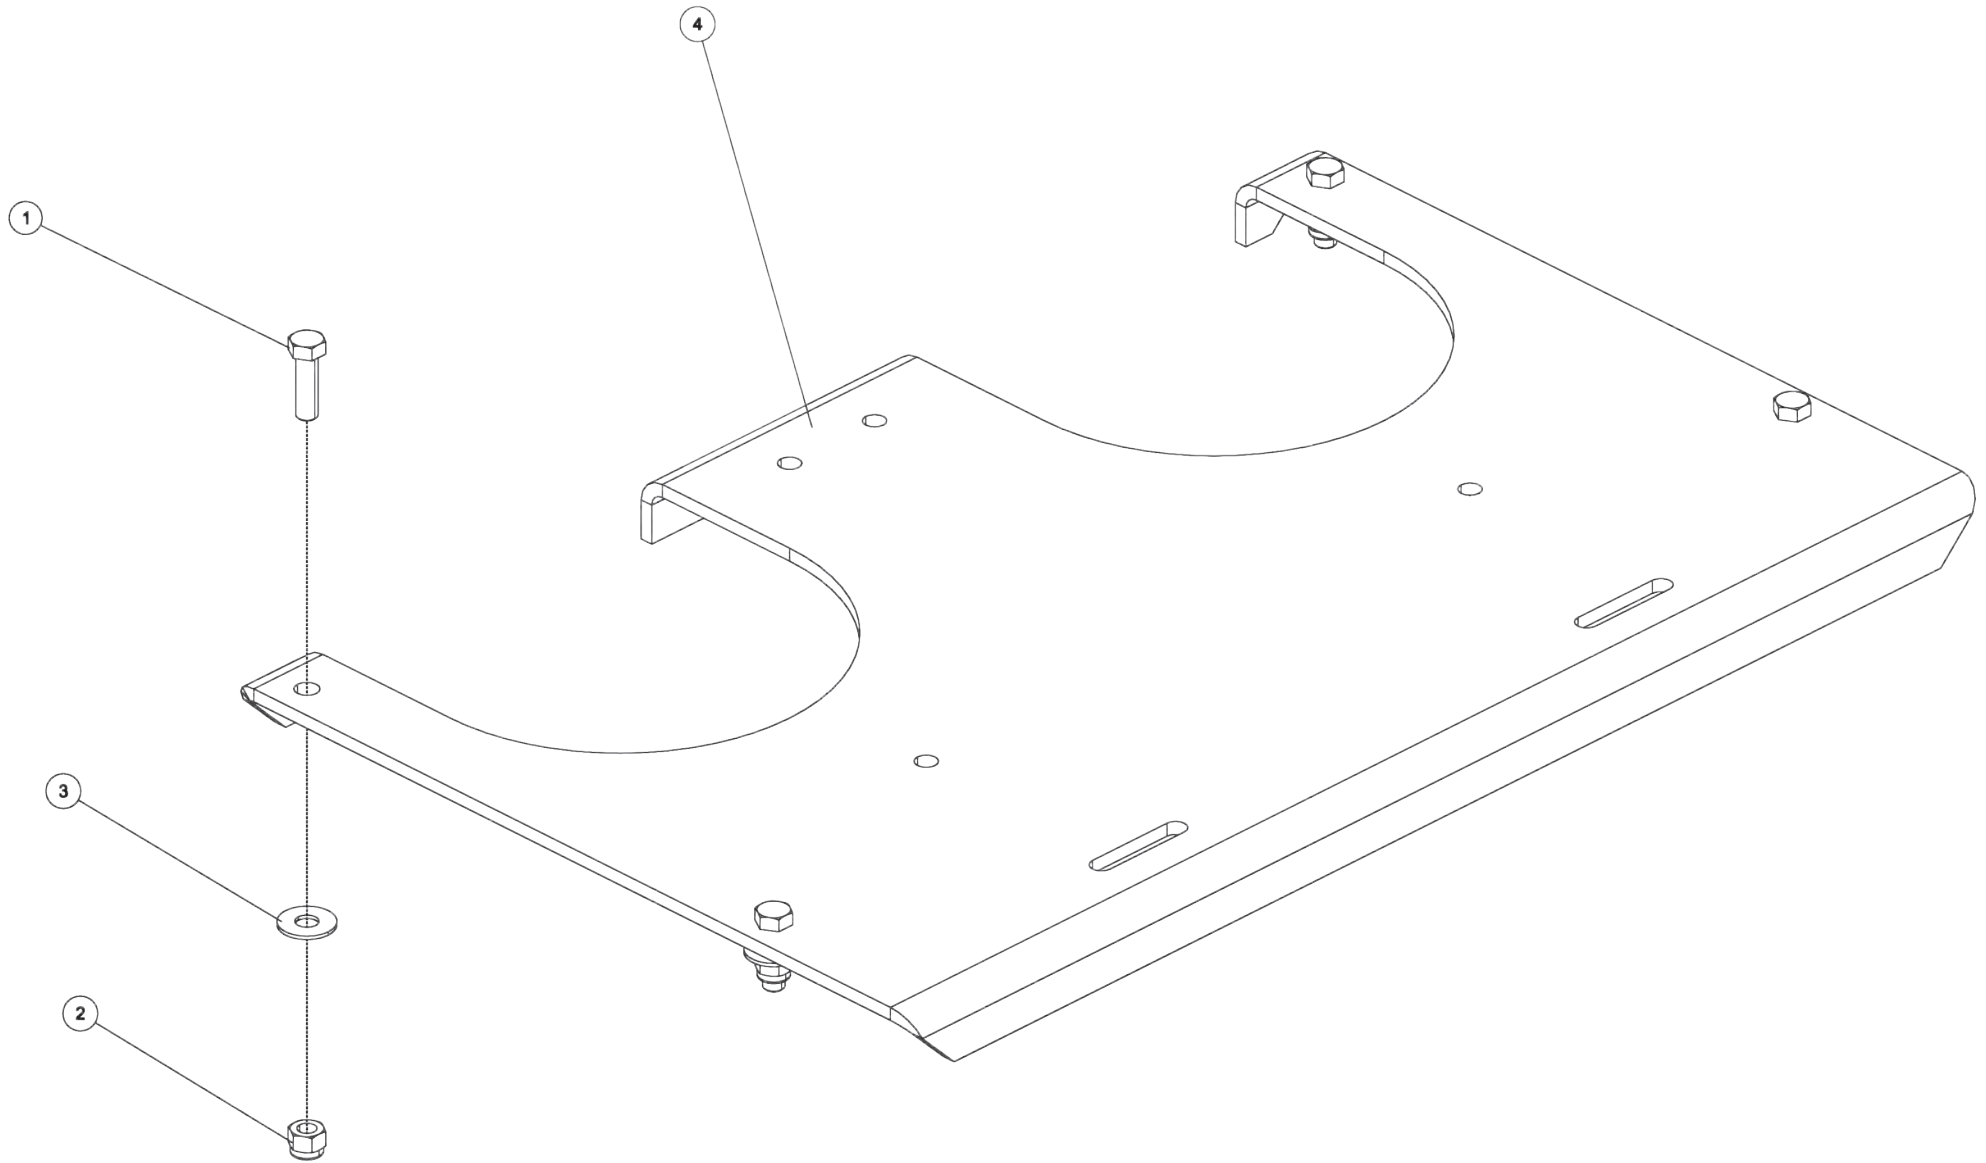

Section I - PARTS

0910915, KIT, FRONT VALVE MOUNTING

Section I - PARTS

0910915, KIT, FRONT VALVE MOUNTING (cont'd)

ITEM	PART NUMBER	DESCRIPTION	QTY
--	0910915	KIT, FRONT VALVE MOUNTING	
1	0400122	SCREW, 3/8-16X1-1/4 HHC GR5	4
2	0400392	NUT, 3/8-16 LOK	4
3	0400480	WASHER, 3/8	4
4	0723933	PLATE - FRONT VALVE MOUNTING	1