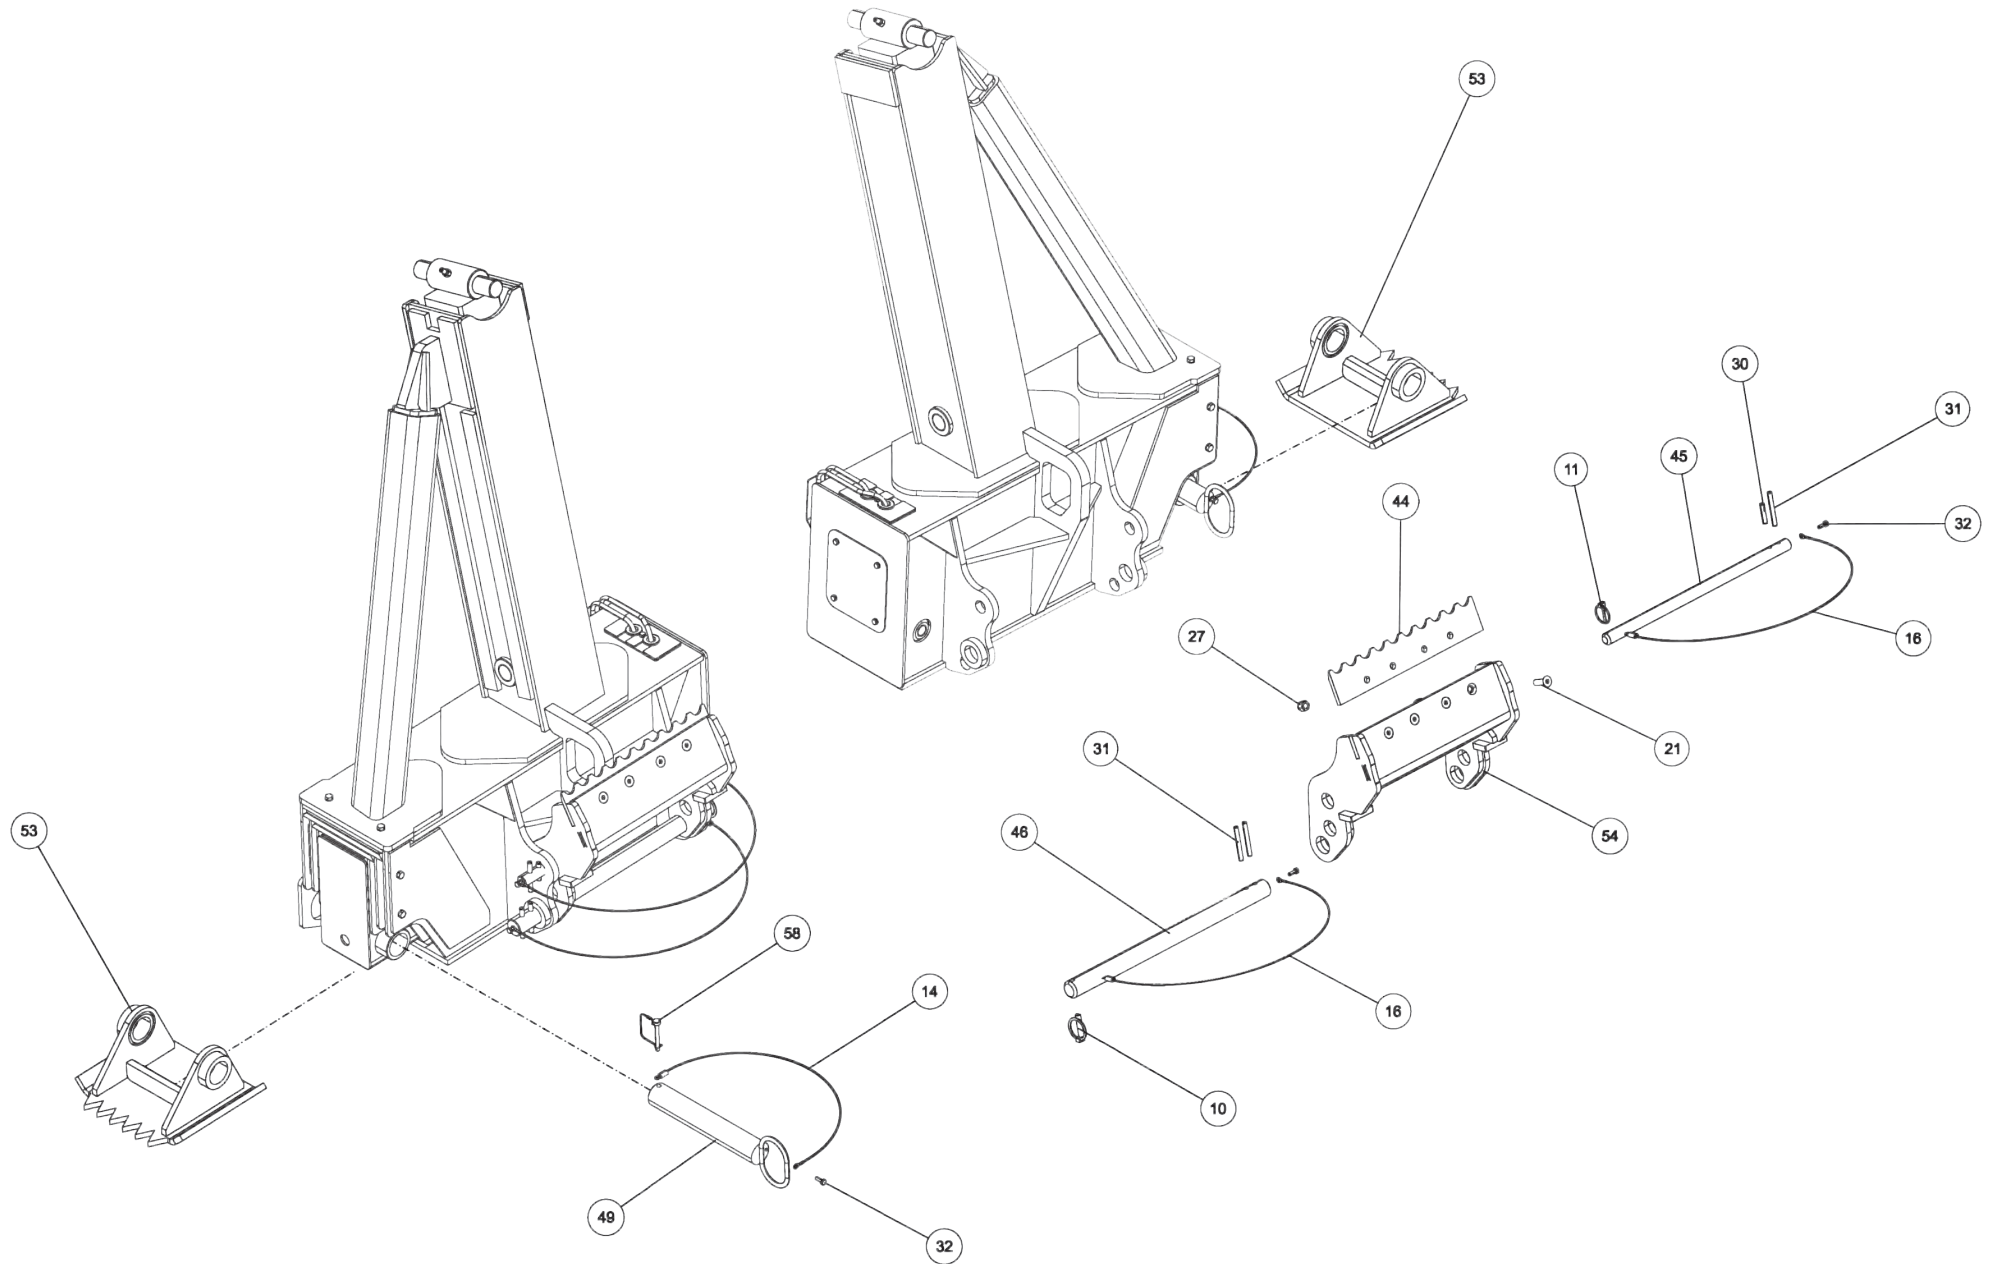

Section I - PARTS

0910411, KIT - REAR OUTRGR 4-STG LG BOS (cont'd)

Section I - PARTS

0910411, KIT - REAR OUTRGR 4-STG LG BOS (cont'd)

ITEM	PART NUMBER	DESCRIPTION	QTY
--	0910411	KIT - REAR OUTRGR 4-STG LG BOS	
1	0300110	SNAP RING, 1" 5100-100	8
2	0300113	GREASE FITTING, 1/4-28 STR	2
3	0301422	FITTING, 6MJ-6MJ SMALL	4
4	0301522	ADAPTER, 6MJ-6MB	4
5	03015922	STAUFF CLAMP, 3/8 TWIN	4
6	03016101	TUBE, HYD ASSY REAR O/R RH EXT	1
7	03016102	TUBE, HYD ASSY REAR O/R RH RET	1
8	03016103	TUBE, HYD ASSY REAR O/R LH RET	1
9	03016104	TUBE, HYD ASSY REAR O/R LH EXT	1
10	0301861	QUICK PIN,LINCH -B7932 PL 7/16	2
11	0302474	PIN, LINCH 3/16	2
12	0310289	FITTING-LONG ADAPTER 6MJ-8MBLL	4
13	0310707	CYLINDER, SPADE 4BOREx23STROKE	2
14	0311210	CABLE, PIN RETAINER ASSY .125	2
15	0312677	CYLINDER,TELESCOPING PIGGYBACK	2
16	0312703	CABLE, PIN RETAINER (LONG)	4
17	0400066	SCREW, 1/4-20X3/4 HHC GR5	24
18	0400070	SCREW, 1/4-20X1 HHC GR5	2
19	0400122	SCREW, 3/8-16X1-1/4 HHC GR5	4
20	0400139	SET SCREW, 3/8-16X1-1/2 SOC	4
21	0400193	SCREW, 1/2-13X1-1/2 FHS	8
22	0400221	SET SCREW, 3/8-16X1 SOC	2
23	0400228	SCREW, 3/8-24X5/8 BSC	8
24	0400347	SCREW, 3/8-24X7/8 HHC GR5	8
25	0400392	NUT, 3/8-16 LOK	4
26	0400398	NUT, 3/8-16 LOK JAM	2
27	0400416	NUT, 1/2-13 LOK GR8	8
28	0400452	LKWASHER, 1/4	26
29	0400481	LKWASHER, 3/8 EXT	12

ITEM	PART NUMBER	DESCRIPTION	QTY
30	0400564	PIN, 3/8X1-3/4 SPR	2
31	0400568	PIN, 3/8X3 SPR	6
32	0402020	SCREW, 1/4-20X3/4 HHC SS	6
33	07000099	TEL BLOCK, STAGE 3	8
34	07000162	SHAFT, 1 DIA X 5-1/2 L	2
35	07000283	SHIM	2
36	07020904	PLATE, HARDLINE COVER RH	1
37	07020905	PLATE, HARDLINE COVER LH	1
38	0703231	PLATE, STOP OUTER BOOM	4
39	0707117	SHAFT, UPPER SPADE	2
40	0721901	PIN - OUTRIGGER TOP	2
41	0721902	PIN - OUTRIGGER BOTTOM	2
42	0722970	PAD,SPACER	4
43	0723889	PLATE-HOSE RETAINING	4
44	0724616	PLATE BLADE SPADE	2
45	0724633	PIN LOCK SPADE	2
46	0724634	PIN PIVOT SPADE	2
47	0725043	PLATE-COVER	2
48	0727421	SHAFT, 1 DIA X 7 L	2
49	0805893	PIN WLDT REAR OUTRIGGER PAD	2
50	0807311	STAGE 4 ASSEMBLY WLDMT	2
51	0807312	STAGE 3 ASSEMBLY WLDMT	2
52	0807313	STAGE 2 ASSEMBLY WLDMT	2
53	0807635	PAD REAR OUTRIGGER PAD	2
54	0810034	SPADE - REAR OUTRIGGERS	2
55	0810584	ST1 ASSY WLDMT, LH 1.5 BOSS15	1
56	0810585	ST1 ASSY WLDMT, RH 1.5 BOSS15	1
57	GH246	SPLIT RUBBER GROMMET	4
58	HD1259	SAFETY SNAP PIN	2