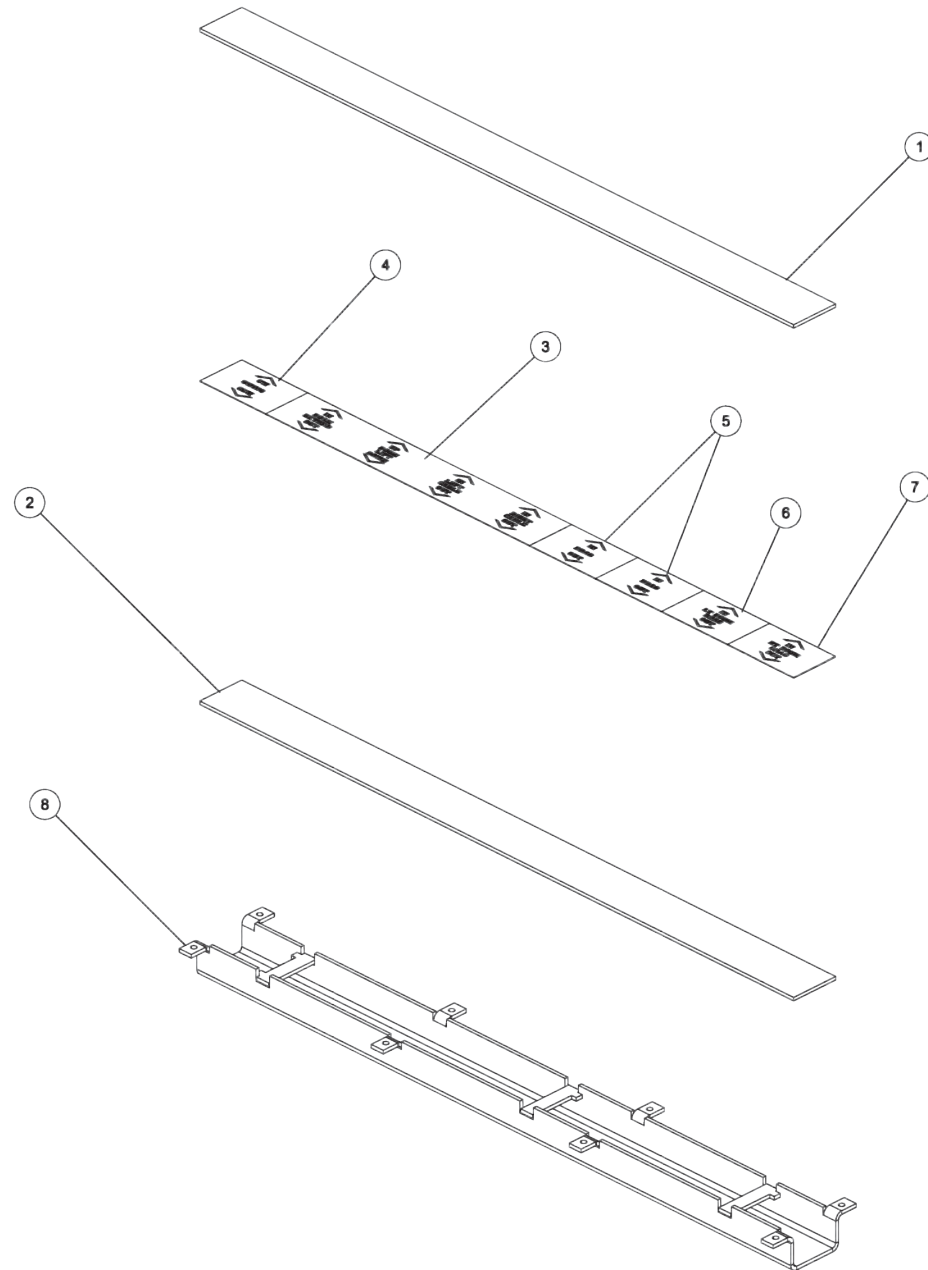

Section I - PARTS

09000142, ILLUMINATED LEGEND ASSEMBLY 24.75

Section I - PARTS

09000142, ILLUMINATED LEGEND ASSEMBLY 24.75 (cont'd)

ITEM	PART NUMBER	DESCRIPTION	QTY
--	09000142	ILLUMINATED LEGEND ASSEMBLY 24.75	
1	0310002	PLASTIC, DUST COVER-CLEAR 24.7	1
2	0310003	PLASTIC, COLOR LENS -RED 24.75	1
3	0310040	FLEXLITE LED STRIP	1
4	0310041	FLEXLITE LED POWER WIRE	1
5	0310042	FLEXLITE LED JUMPER WIRE	1
6	0310184	JUMPER WIRE, 15 FLEXLIGHT	1
7	0501584	LEGEND, PANEL-BOOM/CABLE	1
8	0501585	LEGEND, PANEL-SWING	1
9	0501586	LEGEND, PANEL-DRAG	2
10	0501621	LEGEND,PANEL- LT BOOM DRAG	1
11	0501622	LEGEND,PANEL- RT BOOM DRAG	1
12	0807056	CHANNEL,LIGHT&LEGEND WLMT 24.7	1