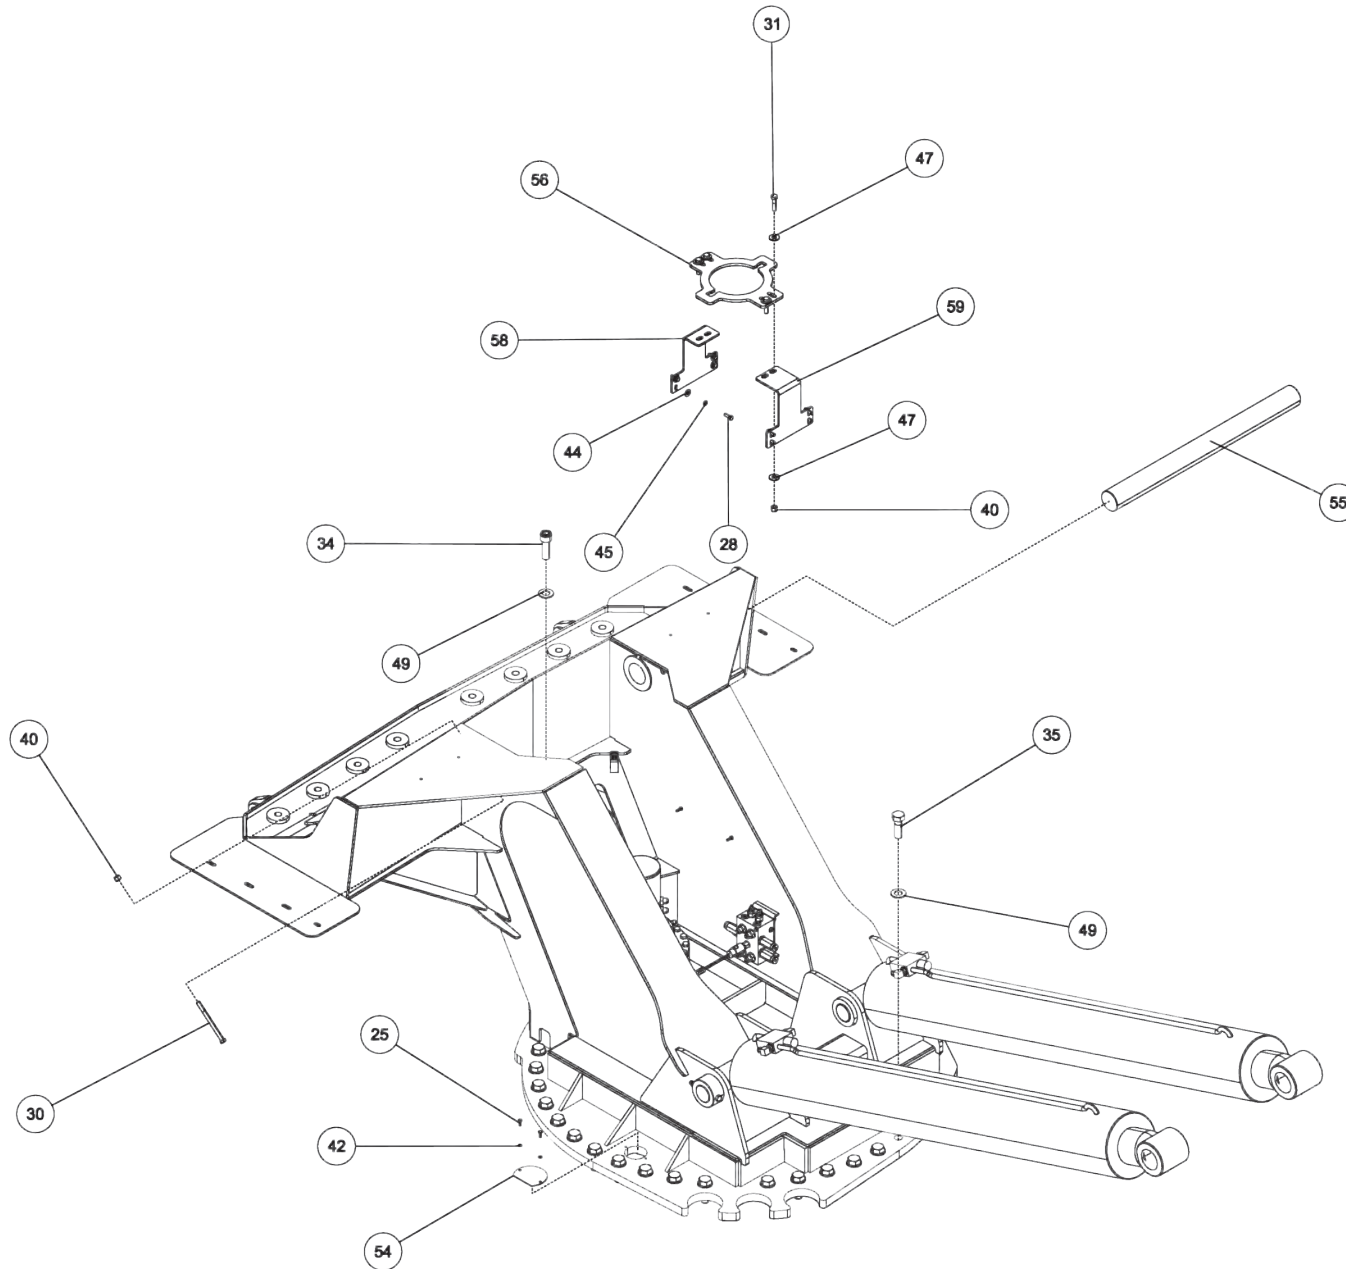

Section I - PARTS

0911548, WRECKER FRAME ASSEMBLY 1150 12V (cont'd)

Section I - PARTS

0911548, WRECKER FRAME ASSEMBLY 1150 12V (cont'd)

ITEM	PART NUMBER	DESCRIPTION	QTY
--	0911548	WRECKER FRAME ASSEMBLY 1150 12V	
1	0300113	GREASE FITTING, 1/4-28 STR	4
2	0300134	CLAMP, 1" HOSE INSULATED	1
3	0300188	CLAMP,1-1/2" HOSE	2
4	0300657	HOSE HYD, 46" LG	4
5	0301376	CONNECTOR 8 MJ - 10 MB	6
6	0301388	ELBOW, 8MJ-8MB90	4
7	0301471	HOSE, 30" 8FJK-8M3K-8FJX90	2
8	0301487	CLAMP HOSE 1/2 COVO909	1
9	0302574	FITTING-BULKHEAD RUN TEE	2
10	0302677	BREATHER VENT 1/8 MP	2
11	0302695	ADAPTER, 6MJ-4MB	1
12	0303365	BRACKET, MOUNTING - AIR PREP	1
13	0303994	HOSE ASSY- 22"	1
14	0306977	FITTING BRASS PLUG 1/8	5
15	0306978	TERMINAL BLOCK W/SCREW	1
16	0307396	SWING CONTROL VALVE	1
17	0307629	CYLINDER - BOOM LIFT	2
18	0310141	SOLENOID, AIR 12V STK 8 BANK	1
19	0310318	SWITCH - PRESSURE	1
20	0310381	ALARM, SWING (ECCO DT500)	1
21	0310634	FITTING 6MB-4FP	1
22	0311453	250 SWING DRIVE W/INTERNAL BRK	1
23	0311454	MOTOR, HYDRAULIC, PARKER	1
24	0400009	SCREW, 8-32X1-1/2 PRH SS	2
25	0400066	SCREW, 1/4-20X3/4 HHC GR5	4
26	0400070	SCREW, 1/4-20X1 HHC GR5	3
27	0400081	SCREW, 1/4-20X3-1/2 HHC GR5	2
28	0400126	SCREW, 3/8-16X1 HHC GR5	14
29	0400176	SCREW, 1/2-13X1 HHC GR5	2
30	0400180	SCREW, 1/2-13X6 HHC GR5	1
31	0400188	SCREW, 1/2-13X2 HHC GR5	4
32	0400206	SCREW, 1/2-13X5 HHC GR5	2
33	0400254	SCREW, 5/8-11X2-1/2 HHC GR5	16

ITEM	PART NUMBER	DESCRIPTION	QTY
34	0400318	SCREW, 1-8X3 SHC	4
35	0400336	SCREW, 1-8X3 HHC GR8	31
36	0400351	NUT, 8-32 HEX	2
37	0400366	NUT, 1/4-20 HEX	1
38	0400367	NUT, 1/4-20 LOK	7
39	0400392	NUT, 3/8-16 LOK	6
40	0400408	NUT, 1/2-13 LOK	7
41	0400451	WASHER, 1/4	4
42	0400452	LKWASHER, 1/4	4
43	0400458	LKWASHER, 1/4 EXT	1
44	0400480	WASHER, 3/8	16
45	0400482	LKWASHER, 3/8	10
46	0400491	LKWASHER, 1/2	2
47	0400492	USS FLAT WASHER, 1/2	8
48	0400508	LKWASHER, 5/8	16
49	0400522	WASHER, 1-1/16X2X1/8 TH YZ	35
50	0400687	SCREW, 10-24X3/4 PRH SS	4
51	0400752	NUT, 10-24 LOK EXT	4
52	0400816	WASHER, M10 SS	2
53	0718495	SHAFT-LIFT CYL PIVOT (FRAME)	2
54	0719162	PLATE, ACCESS COVER	2
55	0722103	SHAFT - BOOM PIVOT	1
56	0726417	PLATE-SWIVEL LOCK	1
57	0726421	OMNEX PANEL	1
58	0726422	ANGLE, SWIVEL LOCK	1
59	0726423	LONG ANGLE, SWIVEL LOCK	1
60	0810223	WRECKER FRM WLD 1150	1
61	0810233	AIR VALVE MTG PLATE WLD 1150	1
62	9010030	FITT, BRASS ELBOW 1/4T-1/8MPX	1
63	9010520	FITTING-ELBOW 1/4T-1/4NPT	2
64	9011071	FITT, BRASS TEE 1/4T-1/4T-1/4T	1
65	HA0131	REGULATOR , AIR	1
66	HA0132	GAUGE 0-160 PSI	1
67	HC1291	FITTING, 4MJ-4MB STR THR	1