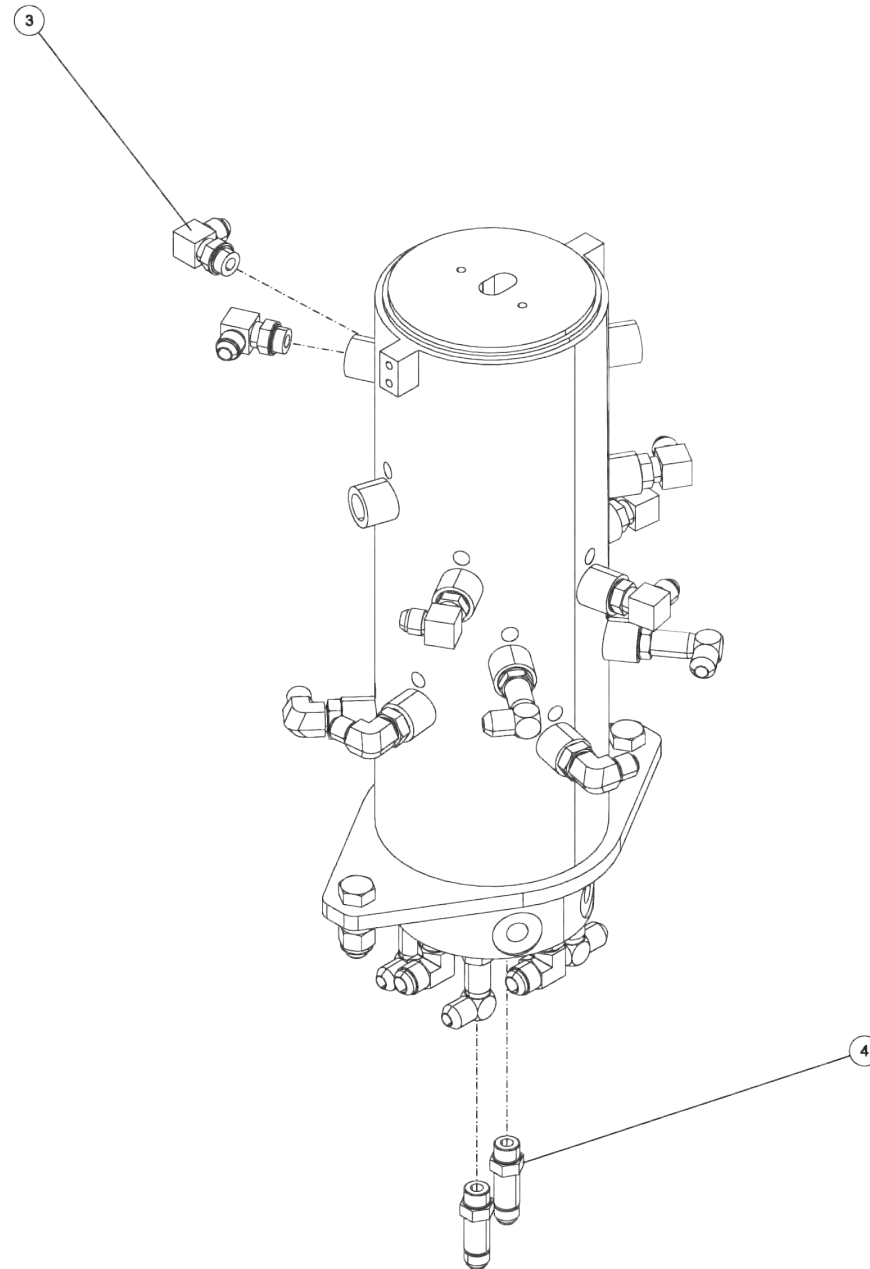

Section I - PARTS

0911877, KIT, SWIVEL PKG HYD ROTARY (cont'd)

Section I - PARTS

0911877, KIT, SWIVEL PKG HYD ROTARY (cont'd)

ITEM	PART NUMBER	DESCRIPTION	QTY
--	0911877	KIT, SWIVEL PKG HYD ROTARY	
1	0300041	CONNECTOR, 8MJ-8MB	4
2	0300052	FITTING, ELB 8MJ-10MB 90	4
3	0301388	ELBOW, 8MJ-8MB90	6
4	0301445	FITTING, EXTENDED	4
5	0301577	1/4 OD PLASTIC AIRLINE, BLACK	18
6	0302508	FITTING, ELL 8MJ-8MB 90LL	6
7	0302695	ADAPTER, 6MJ-4MB	1
8	0303886	4 MB-PLUG	1
9	0310083	SWIVEL, HYDRAULIC	1
10	0310132	FITTING, HYD 4MB-4FP	2
11	0311575	1/4X1/4 PTC SWIVEL MALE ELBOW	2
12	0400260	SCREW, 5/8-11X2 HHC GR5	2
13	0400421	NUT, 5/8-11 LOK	2
14	GX263	FITTING, ELB 10MJ-10MB90	4