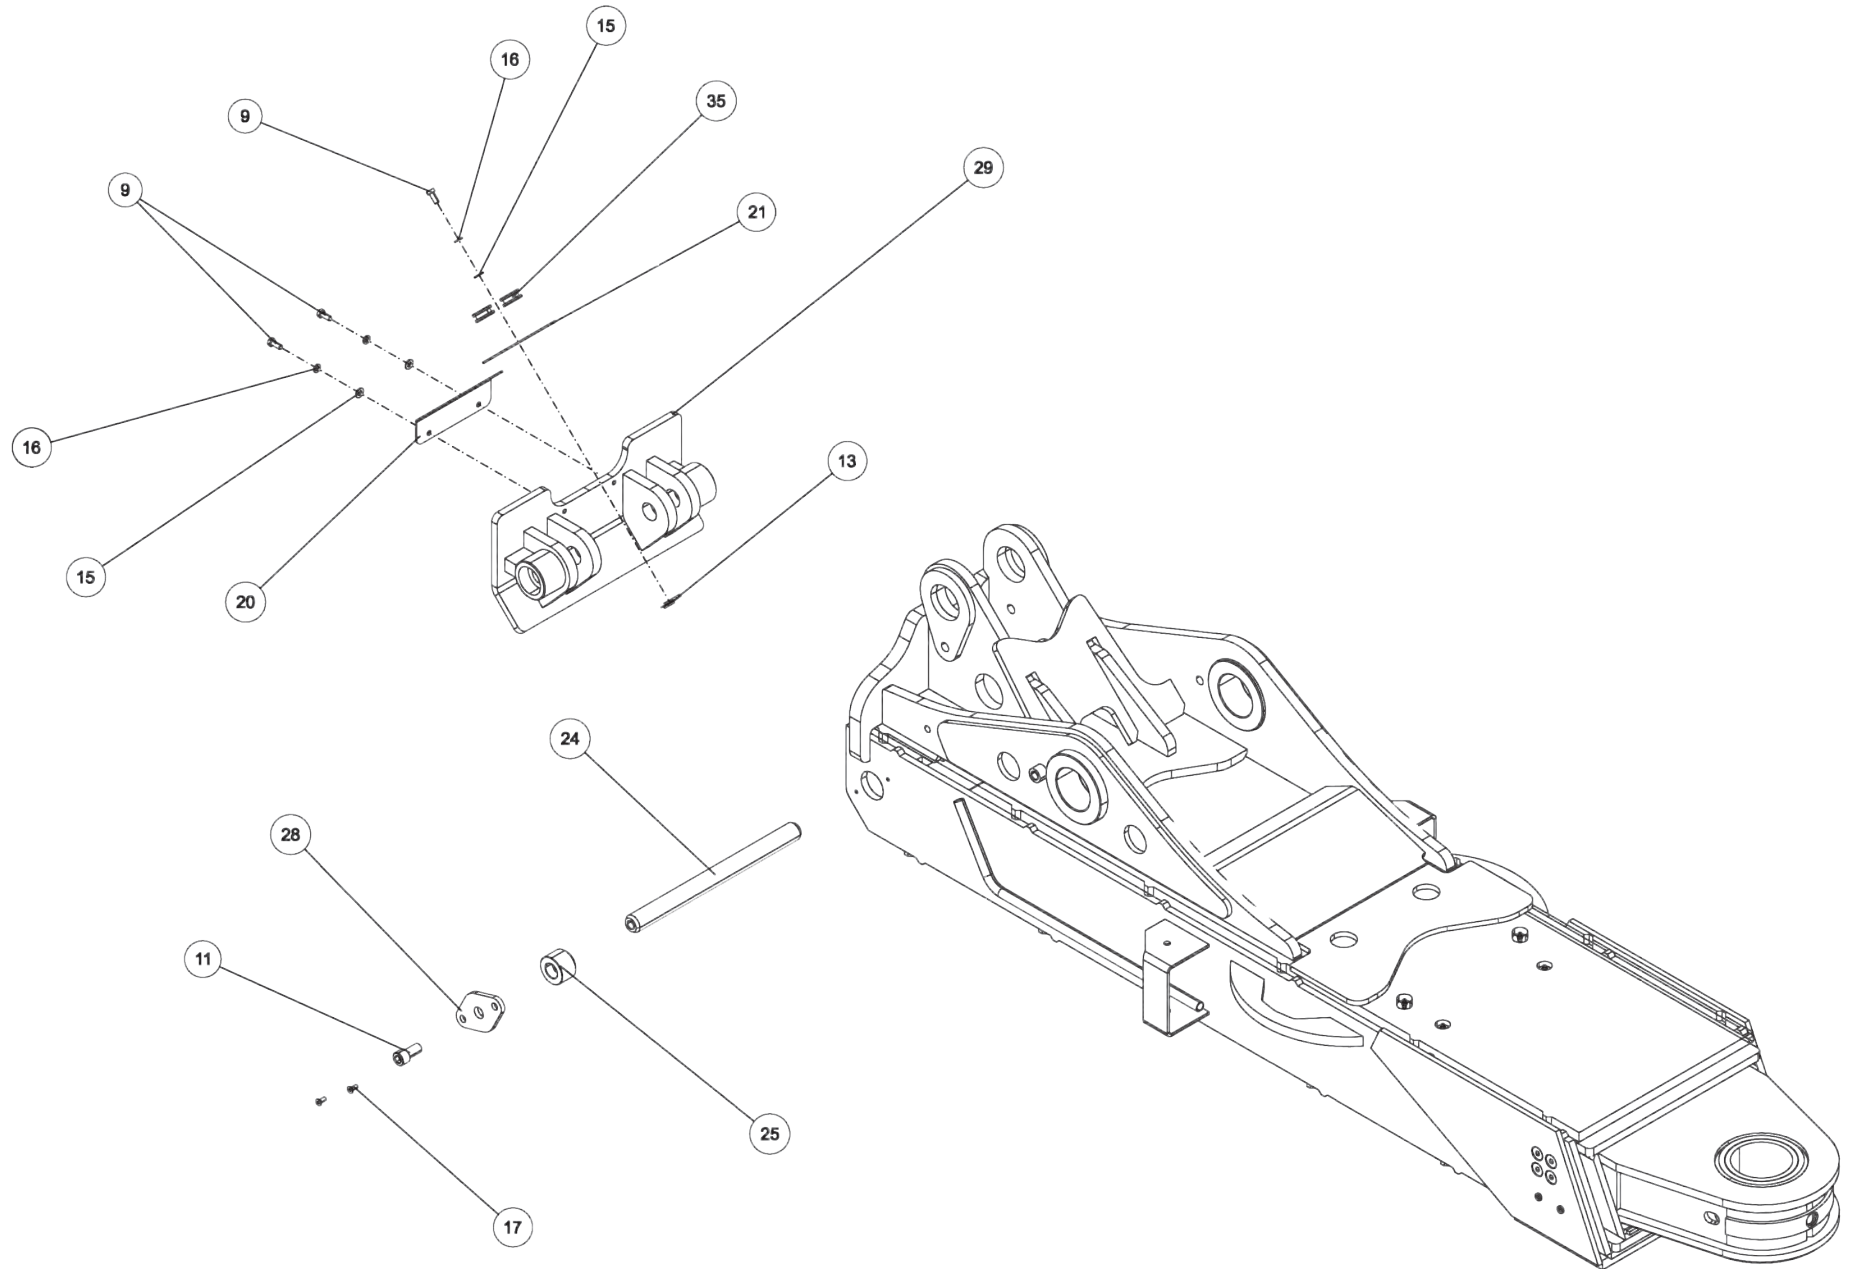

Section I - PARTS

09003929, U/L HORIZONTAL BOOM ASSEMBLY (cont'd)

Section I - PARTS

09003929, U/L HORIZONTAL BOOM ASSEMBLY (cont'd)

ITEM	PART NUMBER	DESCRIPTION	QTY
--	09003929	U/L HORIZONTAL BOOM ASSEMBLY	
1	0300113	GREASE FITTING, 1/4-28 STR	4
2	03003427	HOSE, HYD 192" LG	2
3	0303968	HOSE HYD, 10" LG	2
4	0307425	CYL, HYD - U/L BOOM EXTEND	2
5	0307460	FITTING, HYD 6MJ-6MB90LL	2
6	0311442	WEAR PAD (15/16 X 1 X 4)	2
7	0400079	SCREW, 1/4-20X3/4 FHS GR5	8
8	0400086	SCREW, 1/4-20X1-1/4 FHS	4
9	0400118	SCREW, 5/16-18X3/4 HHC GR5	3
10	0400139	SET SCREW, 3/8-16X1-1/2 SOC	1
11	0400249	SCREW, 5/8-11X1-1/4 SHC	2
12	0400344	SCREW, 1/2-13X3/4 FHS GR8	8
13	0400379	NUT, 5/16-18 SPR J	1
14	0400392	NUT, 3/8-16 LOK	1
15	0400463	WASHER, 5/16	3
16	0400464	LKWASHER, 5/16	3
17	0400594	SCREW, 1/4-20X5/8 FHS	4
18	0400749	SCREW, 1/2-13X1-1/4 FHS	18
19	0400990	SET SCREW, 1/2-13X1/2 SOC	4
20	07004402	ANGLE, HOSE COVER	1
21	07004403	PLATE, HOSE COVER	1
22	0717869	PLATE, SPACER (BOLT-ON)	4
23	0717871	PIN, CYLINDER ROD	1
24	0717872	PIN, EXTEND CYLINDER BASE	1
25	0717873	PIN, SHEAR OUTER BOOM	2
26	0718087	PLATE - PAD SPACER	2
27	0718096	BLOCK, STOP	2
28	0724419	PLATE-PLUG RETAINER	2
29	08001288	EXTEND CYL BRACKET WELDMENT	1
30	08003427	U/L OUTER BOOM WELDMENT	1
31	0810106	2ND STAGE BOOM WLMT	1
32	0908282	INNER BOOM ASSY	1
33	9012594	FITT, HYD RUN TEE, 6MJX6MBX6MJ	2
34	930150003	TOP PADS	6
35	GH246	SPLIT RUBBER GROMMET	2