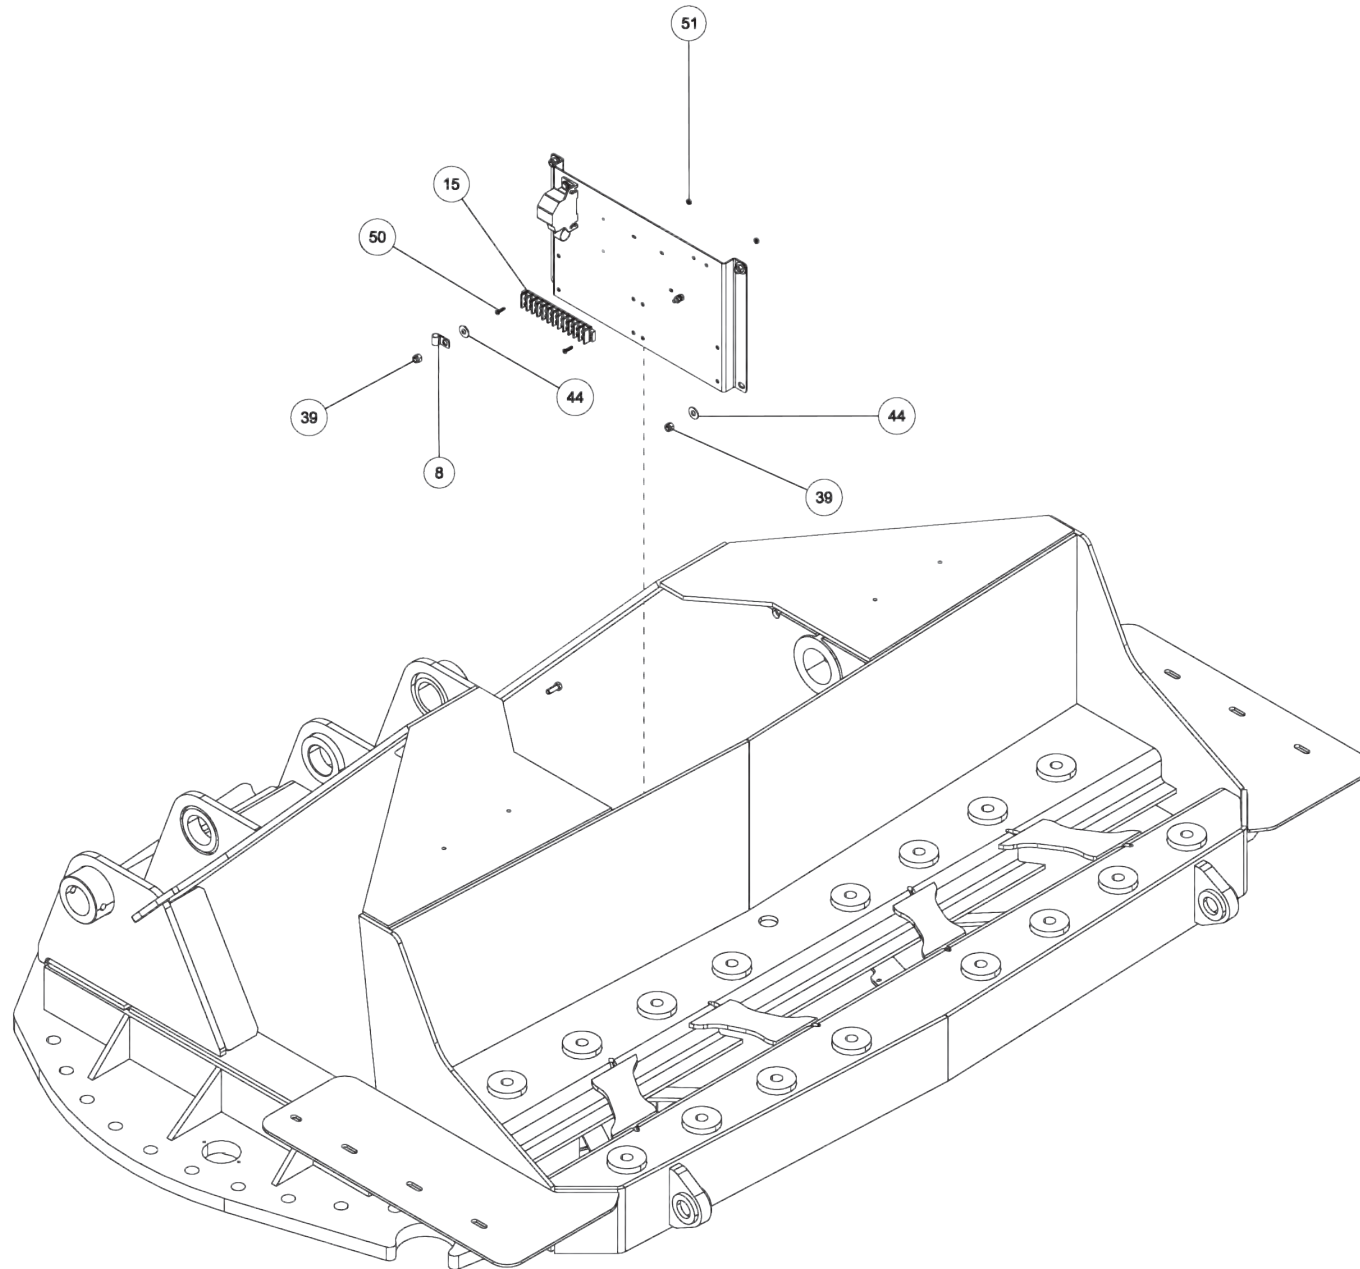

Section I - PARTS

0911548, WRECKER FRAME ASSEMBLY 1150 12V (cont'd)

Section I - PARTS

0911548, WRECKER FRAME ASSEMBLY 1150 12V (cont'd)

ITEM	PART NUMBER	DESCRIPTION	QTY
--	0911548	WRECKER FRAME ASSEMBLY 1150 12V	
1	0300113	GREASE FITTING, 1/4-28 STR	4
2	0300134	CLAMP, 1" HOSE INSULATED	1
3	0300188	CLAMP,1-1/2" HOSE	2
4	0300657	HOSE HYD, 46" LG	4
5	0301376	CONNECTOR 8 MJ - 10 MB	6
6	0301388	ELBOW, 8MJ-8MB90	4
7	0301471	HOSE, 30" 8FJK-8M3K-8FJX90	2
8	0301487	CLAMP HOSE 1/2 COVO909	1
9	0302574	FITTING-BULKHEAD RUN TEE	2
10	0302677	BREATHER VENT 1/8 MP	2
11	0302695	ADAPTER, 6MJ-4MB	1
12	0303365	BRACKET, MOUNTING - AIR PREP	1
13	0303994	HOSE ASSY- 22"	1
14	0306977	FITTING BRASS PLUG 1/8	5
15	0306978	TERMINAL BLOCK W/SCREW	1
16	0307396	SWING CONTROL VALVE	1
17	0307629	CYLINDER - BOOM LIFT	2
18	0310141	SOLENOID, AIR 12V STK 8 BANK	1
19	0310318	SWITCH - PRESSURE	1
20	0310381	ALARM, SWING (ECCO DT500)	1
21	0310634	FITTING 6MB-4FP	1
22	0311453	250 SWING DRIVE W/INTERNAL BRK	1
23	0311454	MOTOR, HYDRAULIC, PARKER	1
24	0400009	SCREW, 8-32X1-1/2 PRH SS	2
25	0400066	SCREW, 1/4-20X3/4 HHC GR5	4
26	0400070	SCREW, 1/4-20X1 HHC GR5	3
27	0400081	SCREW, 1/4-20X3-1/2 HHC GR5	2
28	0400126	SCREW, 3/8-16X1 HHC GR5	14
29	0400176	SCREW, 1/2-13X1 HHC GR5	2
30	0400180	SCREW, 1/2-13X6 HHC GR5	1
31	0400188	SCREW, 1/2-13X2 HHC GR5	4
32	0400206	SCREW, 1/2-13X5 HHC GR5	2
33	0400254	SCREW, 5/8-11X2-1/2 HHC GR5	16

ITEM	PART NUMBER	DESCRIPTION	QTY
34	0400318	SCREW, 1-8X3 SHC	4
35	0400336	SCREW, 1-8X3 HHC GR8	31
36	0400351	NUT, 8-32 HEX	2
37	0400366	NUT, 1/4-20 HEX	1
38	0400367	NUT, 1/4-20 LOK	7
39	0400392	NUT, 3/8-16 LOK	6
40	0400408	NUT, 1/2-13 LOK	7
41	0400451	WASHER, 1/4	4
42	0400452	LKWASHER, 1/4	4
43	0400458	LKWASHER, 1/4 EXT	1
44	0400480	WASHER, 3/8	16
45	0400482	LKWASHER, 3/8	10
46	0400491	LKWASHER, 1/2	2
47	0400492	USS FLAT WASHER, 1/2	8
48	0400508	LKWASHER, 5/8	16
49	0400522	WASHER, 1-1/16X2X1/8 TH YZ	35
50	0400687	SCREW, 10-24X3/4 PRH SS	4
51	0400752	NUT, 10-24 LOK EXT	4
52	0400816	WASHER, M10 SS	2
53	0718495	SHAFT-LIFT CYL PIVOT (FRAME)	2
54	0719162	PLATE, ACCESS COVER	2
55	0722103	SHAFT - BOOM PIVOT	1
56	0726417	PLATE-SWIVEL LOCK	1
57	0726421	OMNEX PANEL	1
58	0726422	ANGLE, SWIVEL LOCK	1
59	0726423	LONG ANGLE, SWIVEL LOCK	1
60	0810223	WRECKER FRM WLD 1150	1
61	0810233	AIR VALVE MTG PLATE WLD 1150	1
62	9010030	FITT, BRASS ELBOW 1/4T-1/8MPX	1
63	9010520	FITTING-ELBOW 1/4T-1/4NPT	2
64	9011071	FITT, BRASS TEE 1/4T-1/4T-1/4T	1
65	HA0131	REGULATOR , AIR	1
66	HA0132	GAUGE 0-160 PSI	1
67	HC1291	FITTING, 4MJ-4MB STR THR	1