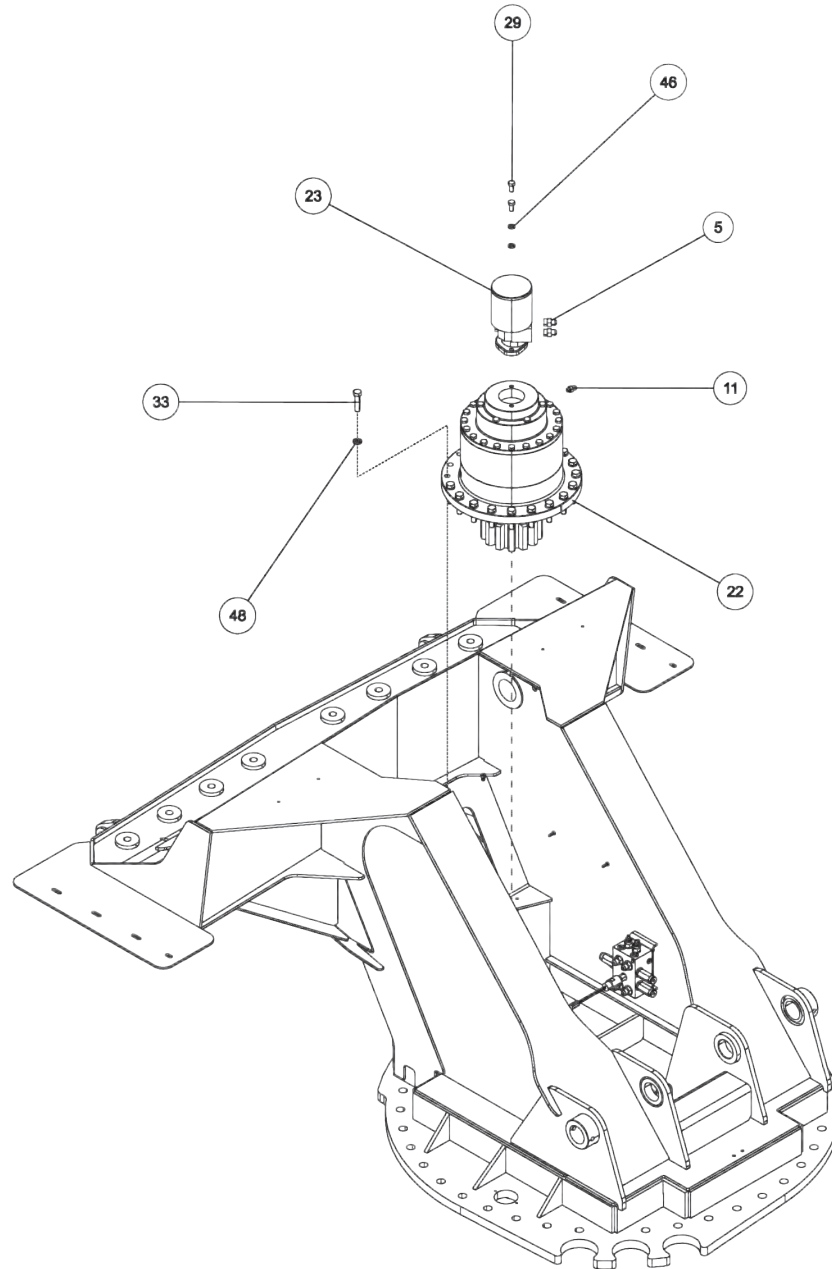

Section I - PARTS

0911548, WRECKER FRAME ASSEMBLY 1150 12V (cont'd)

Section I - PARTS

0911548, WRECKER FRAME ASSEMBLY 1150 12V (cont'd)

ITEM	PART NUMBER	DESCRIPTION	QTY
--	0911548	WRECKER FRAME ASSEMBLY 1150 12V	
1	0300113	GREASE FITTING, 1/4-28 STR	4
2	0300134	CLAMP, 1" HOSE INSULATED	1
3	0300188	CLAMP,1-1/2" HOSE	2
4	0300657	HOSE HYD, 46" LG	4
5	0301376	CONNECTOR 8 MJ - 10 MB	6
6	0301388	ELBOW, 8MJ-8MB90	4
7	0301471	HOSE, 30" 8FJK-8M3K-8FJX90	2
8	0301487	CLAMP HOSE 1/2 COVO909	1
9	0302574	FITTING-BULKHEAD RUN TEE	2
10	0302677	BREATHER VENT 1/8 MP	2
11	0302695	ADAPTER, 6MJ-4MB	1
12	0303365	BRACKET, MOUNTING - AIR PREP	1
13	0303994	HOSE ASSY- 22"	1
14	0306977	FITTING BRASS PLUG 1/8	5
15	0306978	TERMINAL BLOCK W/SCREW	1
16	0307396	SWING CONTROL VALVE	1
17	0307629	CYLINDER - BOOM LIFT	2
18	0310141	SOLENOID, AIR 12V STK 8 BANK	1
19	0310318	SWITCH - PRESSURE	1
20	0310381	ALARM, SWING (ECCO DT500)	1
21	0310634	FITTING 6MB-4FP	1
22	0311453	250 SWING DRIVE W/INTERNAL BRK	1
23	0311454	MOTOR, HYDRAULIC, PARKER	1
24	0400009	SCREW, 8-32X1-1/2 PRH SS	2
25	0400066	SCREW, 1/4-20X3/4 HHC GR5	4
26	0400070	SCREW, 1/4-20X1 HHC GR5	3
27	0400081	SCREW, 1/4-20X3-1/2 HHC GR5	2
28	0400126	SCREW, 3/8-16X1 HHC GR5	14
29	0400176	SCREW, 1/2-13X1 HHC GR5	2
30	0400180	SCREW, 1/2-13X6 HHC GR5	1
31	0400188	SCREW, 1/2-13X2 HHC GR5	4
32	0400206	SCREW, 1/2-13X5 HHC GR5	2
33	0400254	SCREW, 5/8-11X2-1/2 HHC GR5	16

ITEM	PART NUMBER	DESCRIPTION	QTY
34	0400318	SCREW, 1-8X3 SHC	4
35	0400336	SCREW, 1-8X3 HHC GR8	31
36	0400351	NUT, 8-32 HEX	2
37	0400366	NUT, 1/4-20 HEX	1
38	0400367	NUT, 1/4-20 LOK	7
39	0400392	NUT, 3/8-16 LOK	6
40	0400408	NUT, 1/2-13 LOK	7
41	0400451	WASHER, 1/4	4
42	0400452	LKWASHER, 1/4	4
43	0400458	LKWASHER, 1/4 EXT	1
44	0400480	WASHER, 3/8	16
45	0400482	LKWASHER, 3/8	10
46	0400491	LKWASHER, 1/2	2
47	0400492	USS FLAT WASHER, 1/2	8
48	0400508	LKWASHER, 5/8	16
49	0400522	WASHER, 1-1/16X2X1/8 TH YZ	35
50	0400687	SCREW, 10-24X3/4 PRH SS	4
51	0400752	NUT, 10-24 LOK EXT	4
52	0400816	WASHER, M10 SS	2
53	0718495	SHAFT-LIFT CYL PIVOT (FRAME)	2
54	0719162	PLATE, ACCESS COVER	2
55	0722103	SHAFT - BOOM PIVOT	1
56	0726417	PLATE-SWIVEL LOCK	1
57	0726421	OMNEX PANEL	1
58	0726422	ANGLE, SWIVEL LOCK	1
59	0726423	LONG ANGLE, SWIVEL LOCK	1
60	0810223	WRECKER FRM WLD 1150	1
61	0810233	AIR VALVE MTG PLATE WLD 1150	1
62	9010030	FITT, BRASS ELBOW 1/4T-1/8MPX	1
63	9010520	FITTING-ELBOW 1/4T-1/4NPT	2
64	9011071	FITT, BRASS TEE 1/4T-1/4T-1/4T	1
65	HA0131	REGULATOR , AIR	1
66	HA0132	GAUGE 0-160 PSI	1
67	HC1291	FITTING, 4MJ-4MB STR THR	1