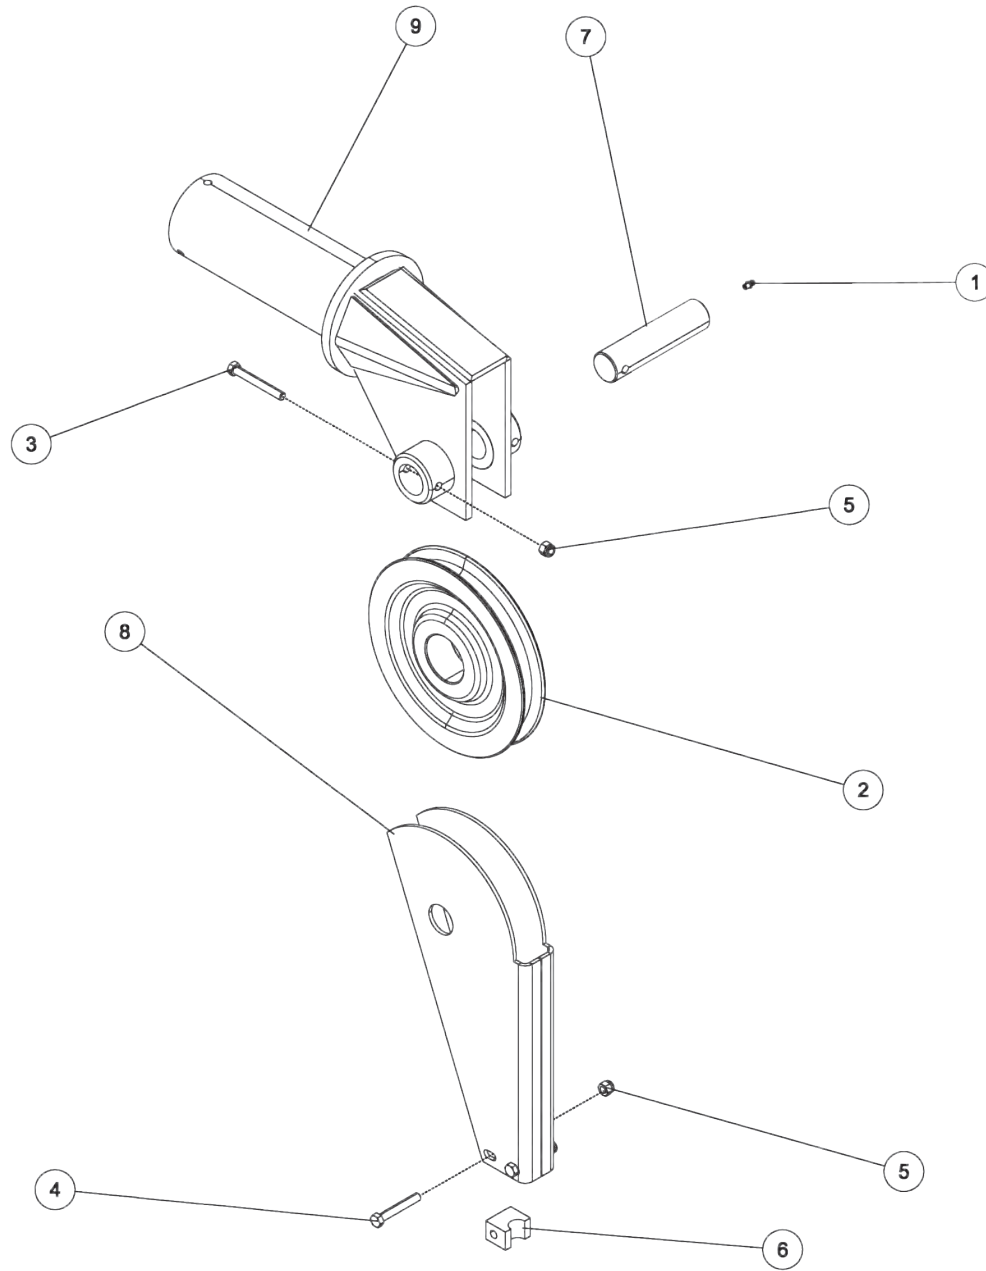

Section I - PARTS

0906532, SWIVEL - BOOM ASSEMBLY

Section I - PARTS

0906532, SWIVEL - BOOM ASSEMBLY (cont'd)

ITEM	PART NUMBER	DESCRIPTION	QTY
--	0906532	SWIVEL - BOOM ASSEMBLY	
1	0300113	GREASE FITTING, 1/4-28 STR	1
2	0303441	SHEAVE-10" DIA X 1.5 BORE	1
3	0400133	SCREW, 3/8-16X3 HHC GR5	1
4	0400150	SCREW, 3/8-16X2-1/2 HHC GR5	2
5	0400392	NUT, 3/8-16 LOK	3
6	0700801	GUIDE, BTM CABLE	2
7	0716134	SHEAVE SHAFT	1
8	0803313	GUIDE-CABLE WELDMENT	1
9	0804449	BOOM END SWIVEL WLDT-INTEGRATD	1