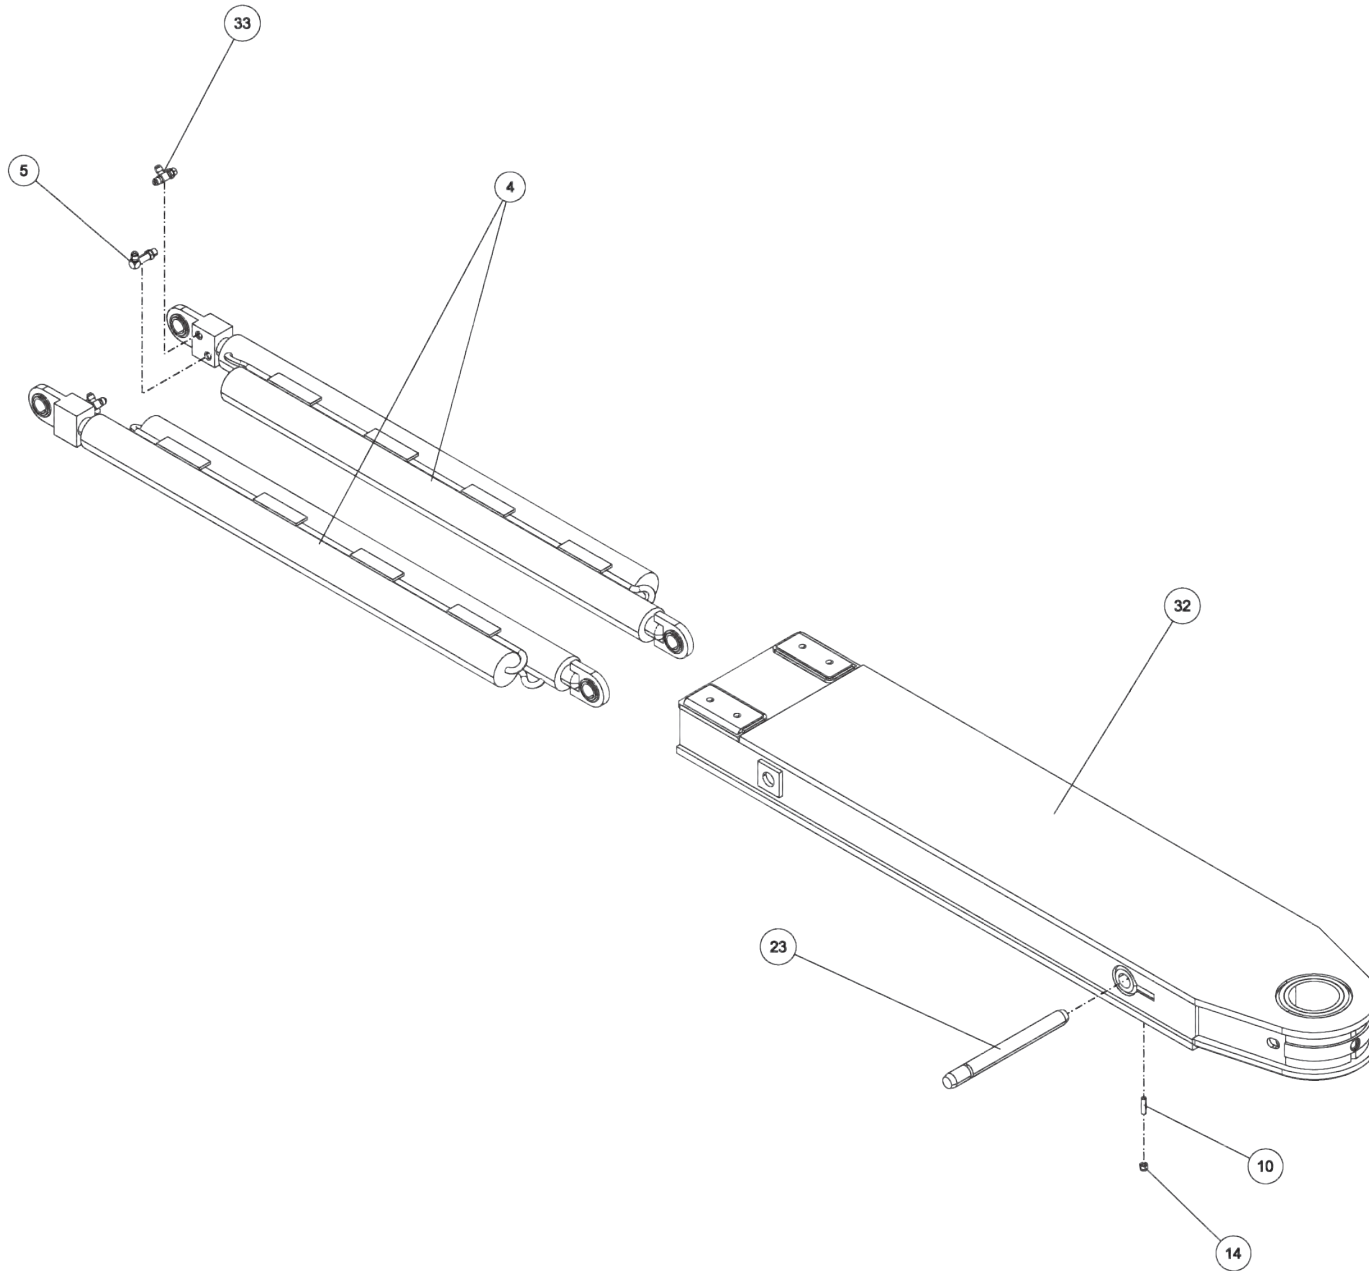

Section I - PARTS

09003929, U/L HORIZONTAL BOOM ASSEMBLY

Section I - PARTS

09003929, U/L HORIZONTAL BOOM ASSEMBLY (cont'd)

ITEM	PART NUMBER	DESCRIPTION	QTY
--	09003929	U/L HORIZONTAL BOOM ASSEMBLY	
1	0300113	GREASE FITTING, 1/4-28 STR	4
2	03003427	HOSE, HYD 192" LG	2
3	0303968	HOSE HYD, 10" LG	2
4	0307425	CYL, HYD - U/L BOOM EXTEND	2
5	0307460	FITTING, HYD 6MJ-6MB90LL	2
6	0311442	WEAR PAD (15/16 X 1 X 4)	2
7	0400079	SCREW, 1/4-20X3/4 FHS GR5	8
8	0400086	SCREW, 1/4-20X1-1/4 FHS	4
9	0400118	SCREW, 5/16-18X3/4 HHC GR5	3
10	0400139	SET SCREW, 3/8-16X1-1/2 SOC	1
11	0400249	SCREW, 5/8-11X1-1/4 SHC	2
12	0400344	SCREW, 1/2-13X3/4 FHS GR8	8
13	0400379	NUT, 5/16-18 SPR J	1
14	0400392	NUT, 3/8-16 LOK	1
15	0400463	WASHER, 5/16	3
16	0400464	LKWASHER, 5/16	3
17	0400594	SCREW, 1/4-20X5/8 FHS	4
18	0400749	SCREW, 1/2-13X1-1/4 FHS	18
19	0400990	SET SCREW, 1/2-13X1/2 SOC	4
20	07004402	ANGLE, HOSE COVER	1
21	07004403	PLATE, HOSE COVER	1
22	0717869	PLATE, SPACER (BOLT-ON)	4
23	0717871	PIN, CYLINDER ROD	1
24	0717872	PIN, EXTEND CYLINDER BASE	1
25	0717873	PIN, SHEAR OUTER BOOM	2
26	0718087	PLATE - PAD SPACER	2
27	0718096	BLOCK, STOP	2
28	0724419	PLATE-PLUG RETAINER	2
29	08001288	EXTEND CYL BRACKET WELDMENT	1
30	08003427	U/L OUTER BOOM WELDMENT	1
31	0810106	2ND STAGE BOOM WLMT	1
32	0908282	INNER BOOM ASSY	1
33	9012594	FITT, HYD RUN TEE, 6MJX6MBX6MJ	2
34	930150003	TOP PADS	6
35	GH246	SPLIT RUBBER GROMMET	2