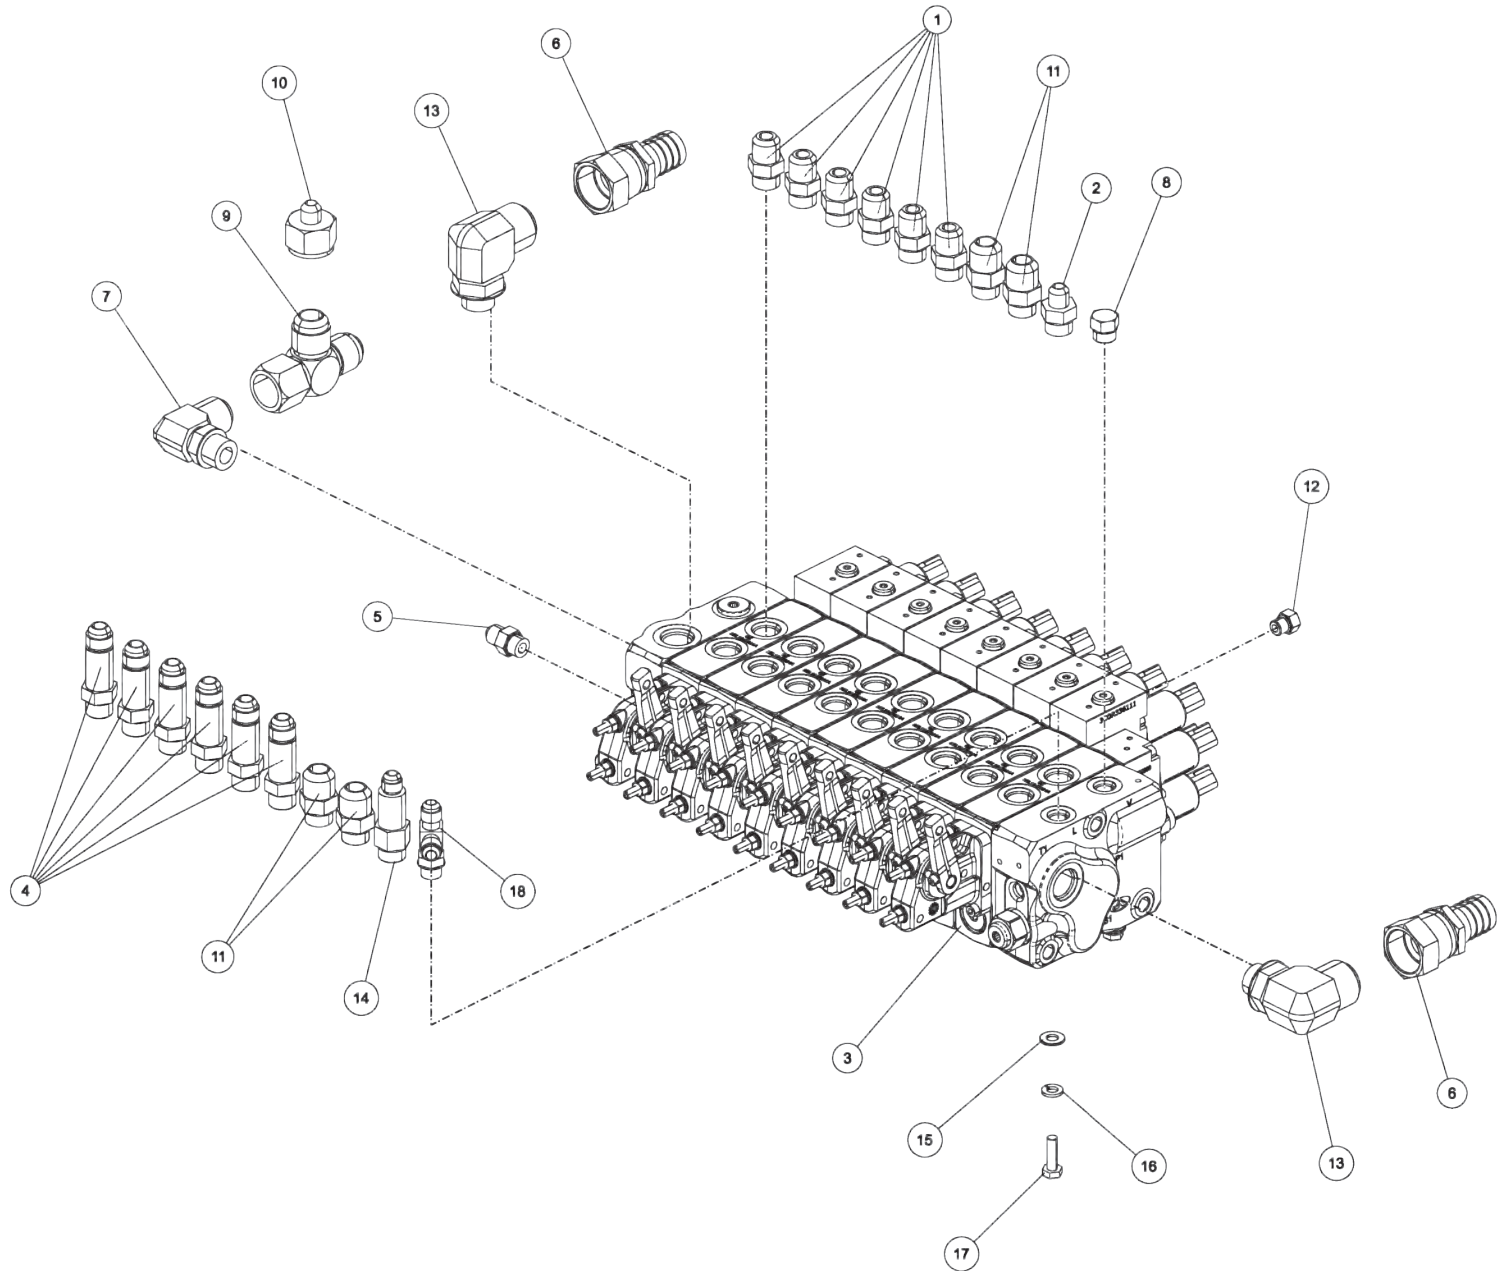

Section I - PARTS

09002243, VALVE ASSEMBLY, 1150 KNEE MAIN

Section I - PARTS

09002243, VALVE ASSEMBLY, 1150 KNEE MAIN (cont'd)

ITEM	PART NUMBER	DESCRIPTION	QTY
--	09002243	VALVE ASSY, 1150 KNEE BOOM MAIN	
1	0300041	CONNECTOR, 8MJ-8MB	6
2	0300044	FITT, HYD CONN. 6MJ-8MB	1
3	03001779	VALVE, MAIN CONTROL	1
4	0301445	FITTING, EXTENDED	6
5	0301522	ADAPTER, 6MJ-6MB	1
6	0301767	FITTING, HOSE BARB 1FJIX	2
7	0302085	FITTING, 90 DEG ADPTR	1
8	0302507	6 SAE PLUG (6MB PLUG)	1
9	0302826	FITTING, TEE	1
10	0302829	FITTING, ADAPTER	1
11	0303079	ADAPTER, 10MJ-8MB	4
12	0303886	4 MB-PLUG	16
13	0307444	FITTING, 16MJ-10MB90	2
14	0310289	FITTING-LONG ADAPTER 6MJ-8MBLL	1
15	0400463	WASHER, 5/16	3
16	0400464	LKWASHER, 5/16	3
17	0410540	SCREW, M8-1.25X25 HHC 8.8	3
18	9012594	FITT, HYD RUN TEE, 6MJX6MBX6MJ	1