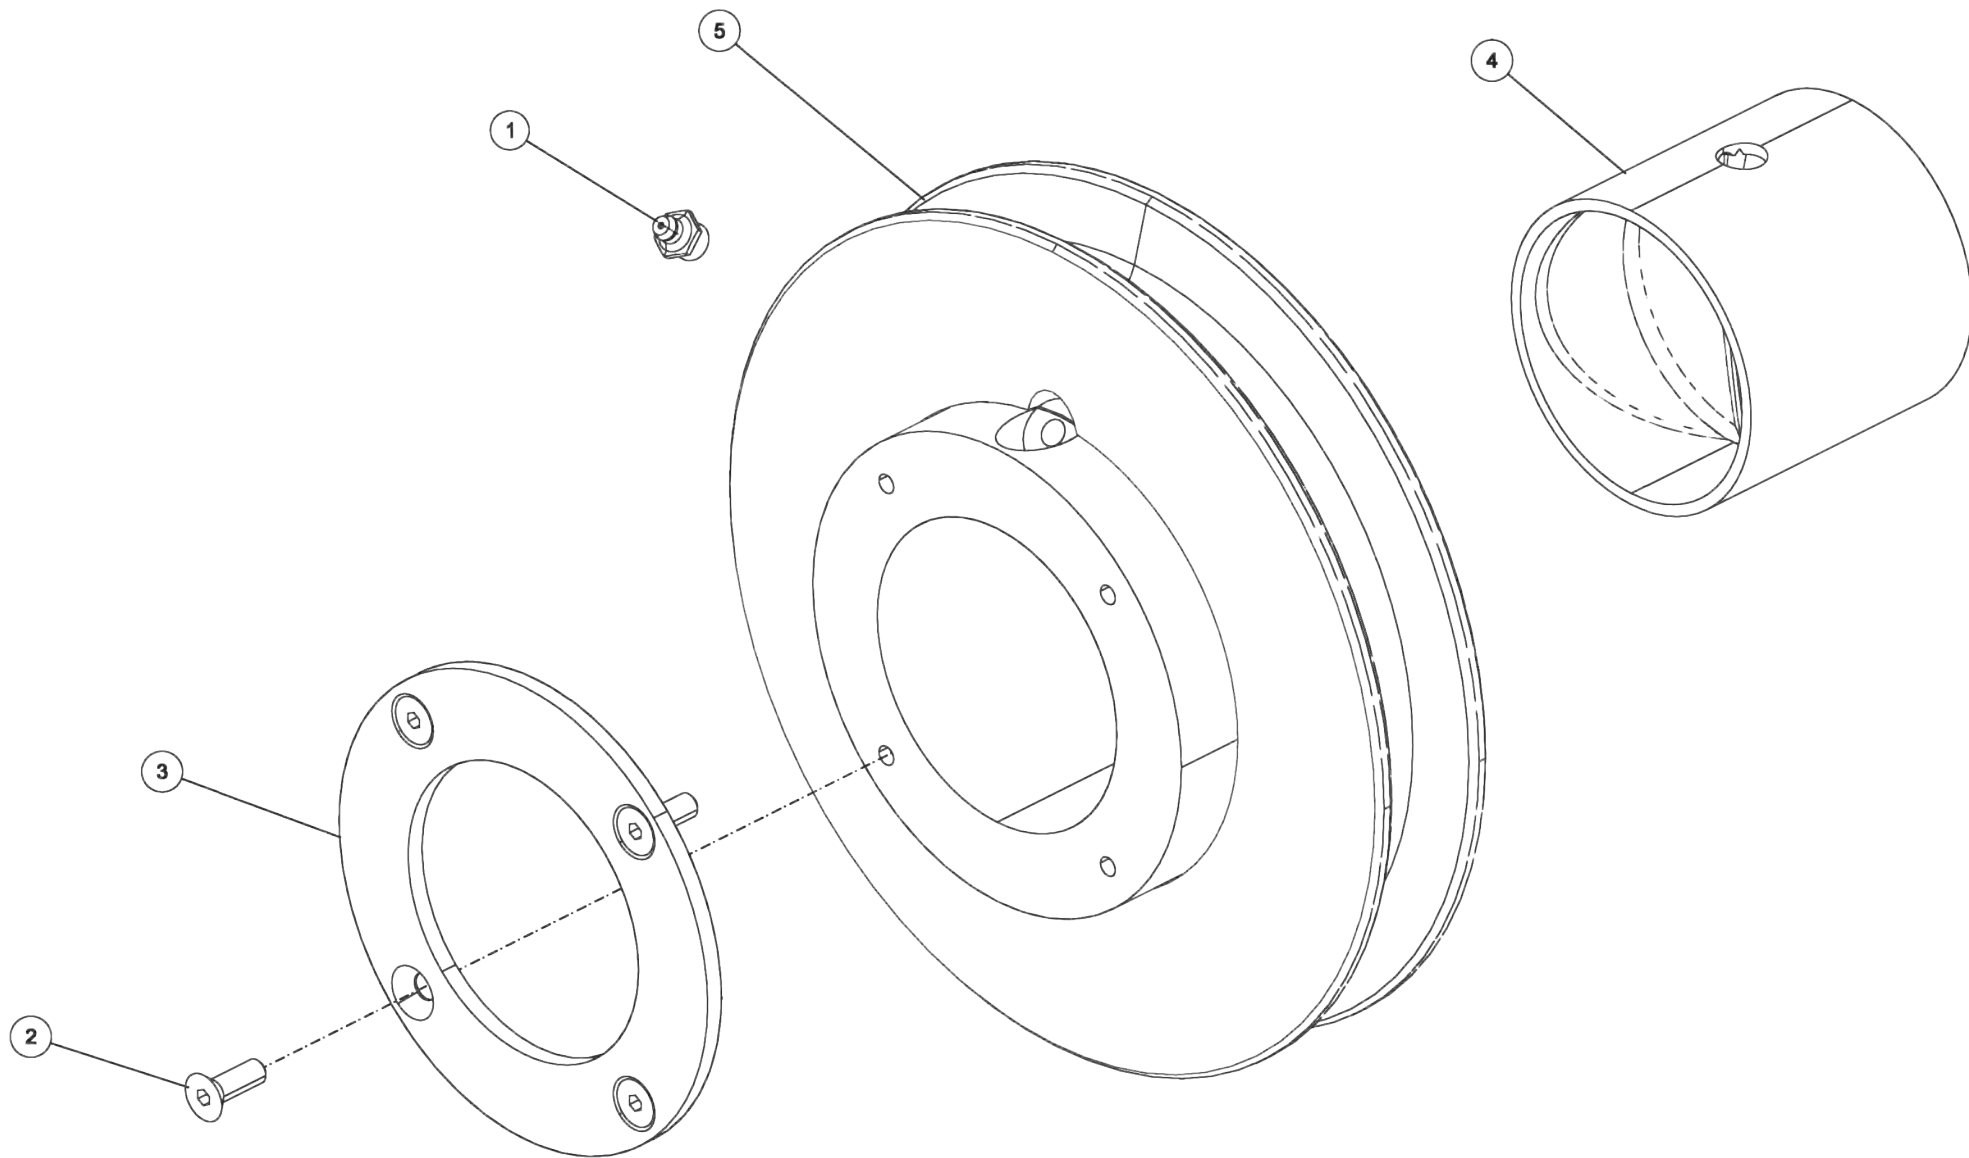

Section I - PARTS

0908055, REVERSING SHEAVE SUBASSEMBLY

Section I - PARTS

0908055, REVERSING SHEAVE SUBASSEMBLY (cont'd)

ITEM	PART NUMBER	DESCRIPTION	QTY
--	0908055	REVERSING SHEAVE SUB-ASSEMBLY	
1	0301895	GREASE FITTING, 1/8 STR PTF	1
2	0400079	SCREW, 1/4-20X3/4 FHS GR5	8
3	0717748	PLATE, SHEAVE COVER	2
4	0718059	BUSHING, WITH HOLE (0306748)	1
5	0806736	FLEET SHEAVE WLD'T/MACH DRW	1