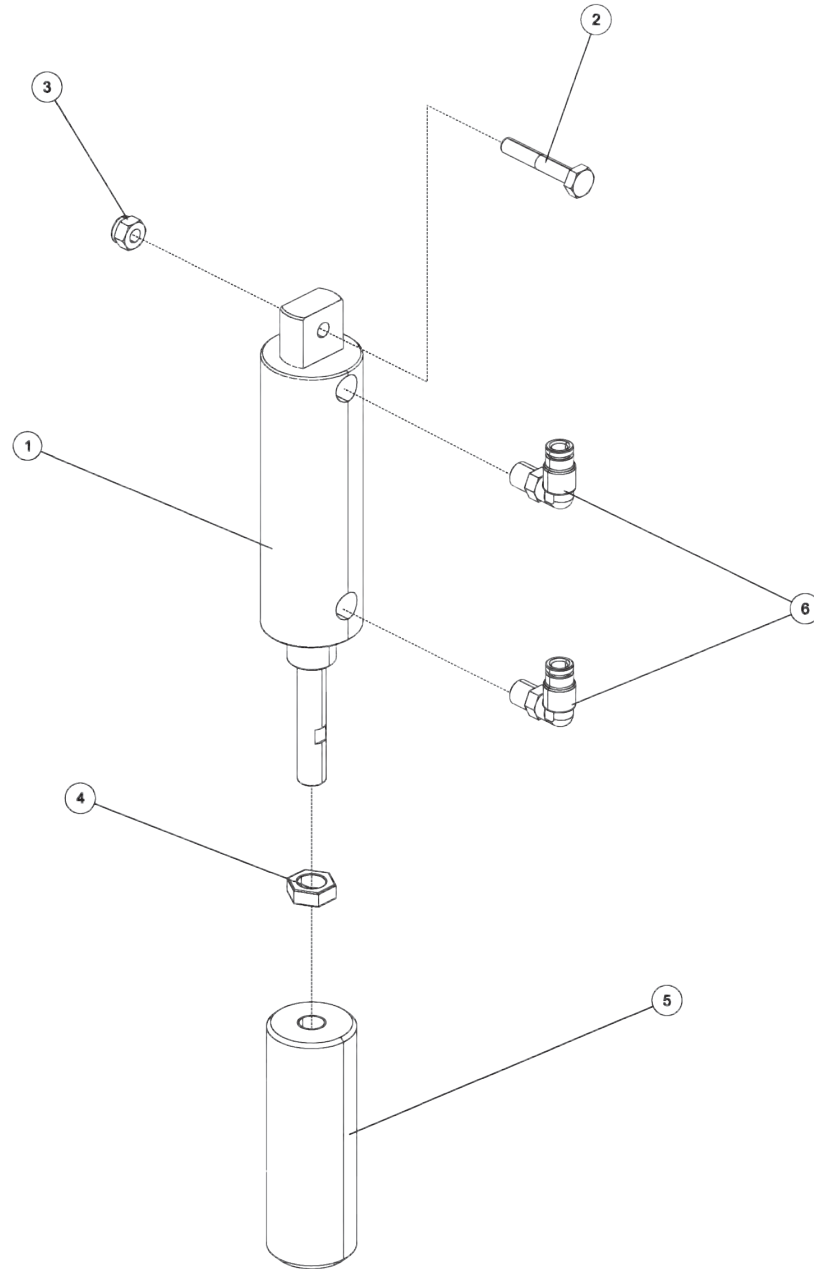

Section I - PARTS

09000229, PIVOT MTG HOUSE LOCK ASSEMBLY

Section I - PARTS

09000229, PIVOT MTG HOUSE LOCK ASSEMBLY (cont'd)

ITEM	PART NUMBER	DESCRIPTION	QTY
--	09000229	PIVOT MTG HOUSE LOCK ASSY	
1	0306698	AIR CYLINDER-1.5BORE/1.71STROK	2
2	0400084	SCREW, 1/4-20X1-1/2 HHC GR5	2
3	0400367	NUT, 1/4-20 LOK	2
4	0400401	NUT, 7/16-20 JAM PL	2
5	0719679	PIN, RETAINER	2
6	9010030	FITT, BRASS ELBOW 1/4T-1/8MPX	4