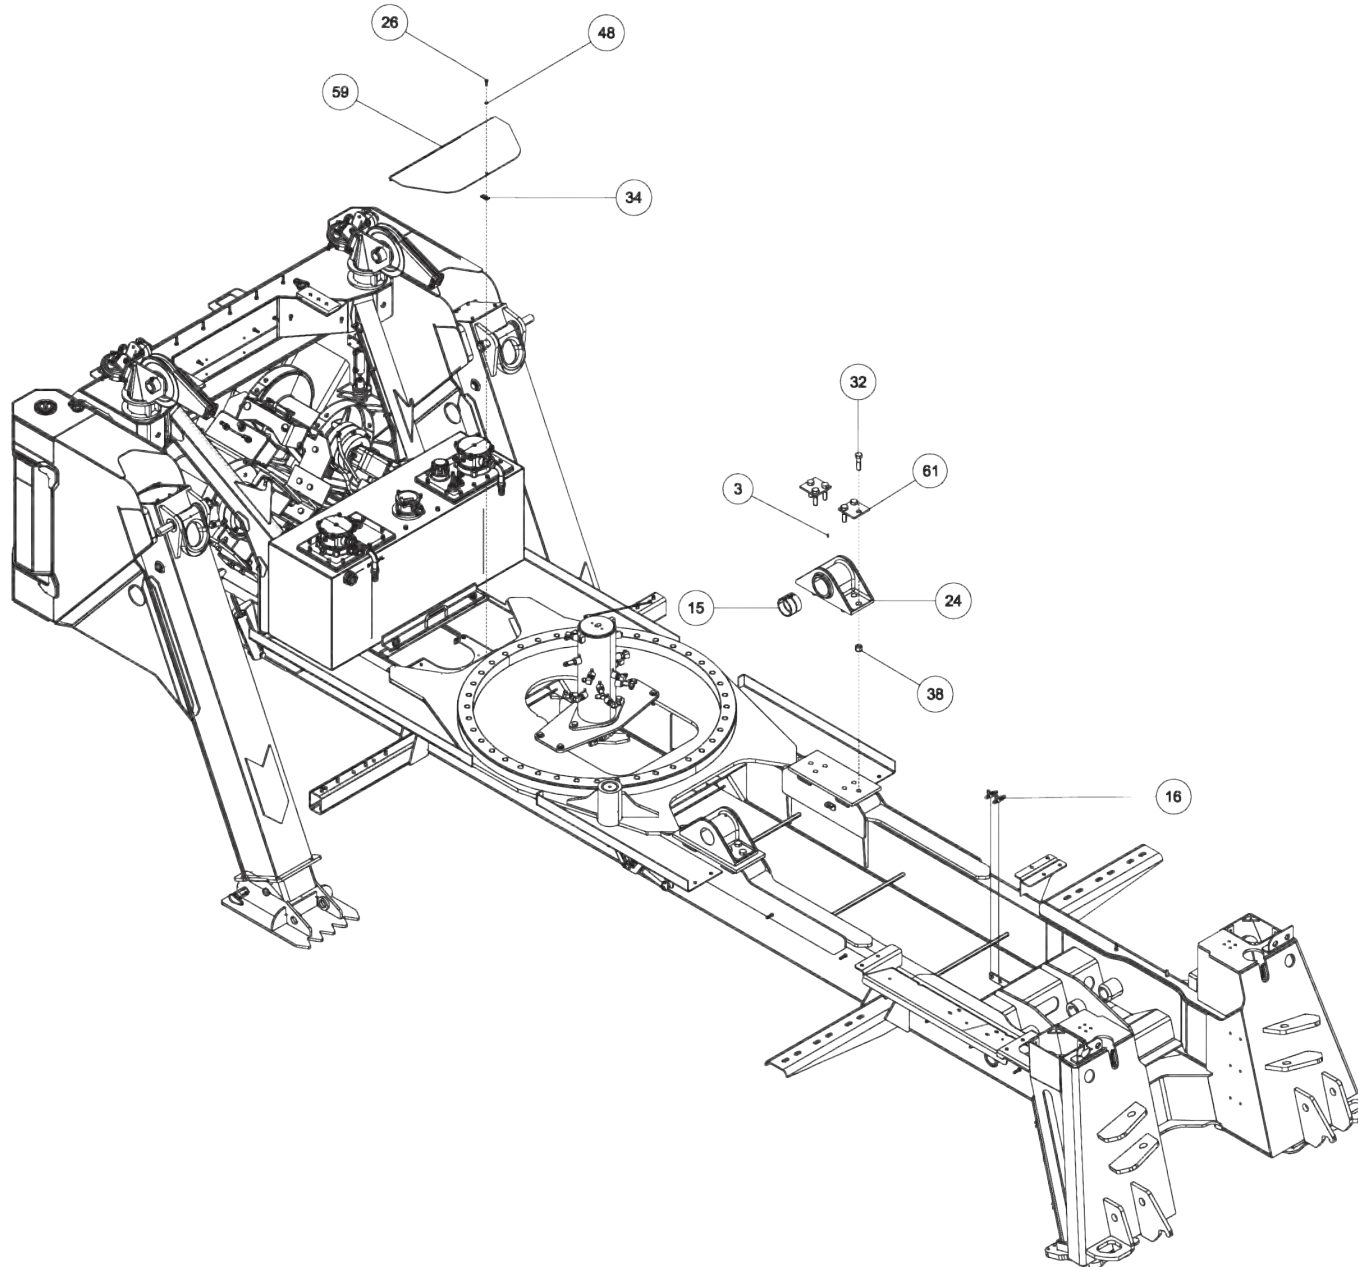

Section I - PARTS

09004042, SUBFRAME ASSEMBLY, 1150 KNEE RXP (cont'd)

Section I - PARTS

09004042, SUBFRAME ASSEMBLY, 1150 KNEE RXP (cont'd)

ITEM	PART NUMBER	DESCRIPTION	QTY
--	09004042	SUBFRAME ASSEMBLY, 1150 KNEE RXP	
1	0300041	CONNECTOR, 8MJ-8MB	4
2	0300108	SNAP RING, 2.5 5100-250	2
3	0300113	GREASE FITTING, 1/4-28 STR	5
4	0300229	FITTING, ELB 8MJ-8MP90	1
5	0300347	PLUG, 1/2 SQ HEAD BLK	1
6	03010029	BUSHING, AL BZ 3.0X2.5X1.9	4
7	0301368	ADAPTER, 16MB-12MJ	1
8	03016107	HYD TEE, 16MJ-16FJX-16MJ	1
9	0301620	FITTING, HYD. 6MJ - 6MB90	4
10	0301696	FITTING, ELB 90 DEG 6MJ-6FJX90	1
11	0301781	FITTING, SWV NUT RUN TEE	1
12	0301895	GREASE FITTING, 1/8 STR PTF	8
13	0302170	FITTING, SWV 90 DEG BENT	2
14	0302474	PIN, LINCH 3/16	8
15	0302538	BUSHING - U/L	2
16	0302575	FITTING-BULKHEAD RUN TEE	2
17	0302727	FITTING, HYD CONN	2
18	0306746	CYL HYD - FOLD	2
19	0307061	WINCH-35K DP 2-SP N.DRUM W/TEN	2
20	0307345	CONNECTOR, 16FJ-12MJ	1
21	0310432	FITTING - ADAPTER 16MJ-20MB	2
22	0310637	PLUG, HOLE	2
23	0311747	BEARING ROTATOR	1
24	0312575	BOOM PIVOT BRKT-MACHINED	2
25	0400070	SCREW, 1/4-20X1 HHC GR5	8
26	0400109	SCREW, 5/16-18X1 HHC GR5	1
27	0400126	SCREW, 3/8-16X1 HHC GR5	4
28	0400132	SCREW, 3/8-16X1-1/2 HHC GR5	19
29	0400206	SCREW, 1/2-13X5 HHC GR5	2
30	0400237	SCREW, 1/2-13X4 HHC GR5	2
31	0400262	SCREW, 5/8-11X2-1/2 HHC GR8	32
32	0400286	SCREW, 3/4-10X2-3/4 HHC GR8	12
33	0400338	SCREW, 1-8X6-1/2 HHC GR8	41
34	0400379	NUT, 5/16-18 SPR J	8
35	0400408	NUT, 1/2-13 LOK	4
36	0400416	NUT, 1/2-13 LOK GR8	4
37	0400426	NUT, 5/8-11 LOK GR8	32
38	0400431	NUT, 3/4-10 LOK GR8	12
39	0400452	LKWASHER, 1/4	8
40	0400480	WASHER, 3/8	4
41	0400482	LKWASHER, 3/8	4
42	0400491	LKWASHER, 1/2	10
43	0400497	WASHER, 1/2 GR8	6
44	0400503	WASHER, 5/8 GR8	32

ITEM	PART NUMBER	DESCRIPTION	QTY
45	0400522	WASHER, 1-1/16X2X1/8 TH YZ	41
46	0400980	SCREW, 3/8-16X1 FHS	12
47	0402032	SCREW, 5/16-18X1 HHC SS	4
48	0402118	LKWASHER, 5/16 SS	8
49	0402121	LKWASHER, 3/8 SS	16
50	07002416	PIN, U/L LIFT CYLINDER BASE	2
51	07002417	COVER, LEFT CHAIN BOX	1
52	07002418	COVER, RIGHT CHAIN BOX	1
53	07002692	FLOOR SHEET, MID CENTER COVER	1
54	07002693	FLOOR SHEET, LEFT MID DECK	1
55	07002696	FLOOR SHEET, RIGHT MID DECK	1
56	07002697	FLOOR SHEET, LEFT REAR DECK	1
57	07002698	FLOOR SHEET, RIGHT REAR DECK	1
58	07002699	CHANNEL, VALVE COVER	1
59	07008501	PLATE, FRONT HYD COVER	1
60	07030626	PLATE - SPACER	4
61	0714581	PLATE, BOLTING	4
62	0715947	ANGLE, WINCH MTG	2
63	0715948	ANGLE, WINCH MTG	2
64	0715949	ANGLE, WINCH MTG	2
65	0715950	ANGLE, WINCH MTG	2
66	0717763	PIN, FLEET SHEAVE	2
67	0717843	PIN, CABLE RETAINER	4
68	0722002	PLATE - REAR O/R COVER	2
69	0724476	PAD - NYLATORN - BBOM GUIDE	2
70	0725440	SHIM, WINCH, 35K DP	8
71	0725476	PLATE HYD SWIVEL MTG	1
72	08003512	SUBFRAME FINAL WLMT, 1150K RXP	1
73	0806727	PIN - PIVOT WLDT	2
74	09000229	PIVOT MTG HOUSE LOCK ASSY	2
75	0906572	KIT-WINCH CABLE STOW	2
76	0908055	REVERSING SHEAVE SUB-ASSEMBLY	2
77	0908062	CABLE SHEAVE & TENSIONER ASSY	2
78	0908432	ROTATOR PINLOCK ASSY	1
79	0910915	KIT, FRONT VALVE MOUNTING	1
80	0911877	KIT, SWIVEL PKG HYD ROTARY	1
81	24679012	LH LEG ASSEMBLY (USA)	1
82	24679013	RH LEG ASSEMBLY (USA)	1
83	25559013	RESERVOIR ASSEMBLY SPO	1
84	26687634	THRUST WASHER	2
85	805352500	PIN WELDT UPPER TILT CY	4
86	9010520	FITTING-ELBOW 1/4T-1/4NPT	2
87	9041402	1/2 NC X 1 1/4 HHCS PLT GR8	10
88	9041406	1/2 NC X 2 1/2 HHCS PL GR8	4