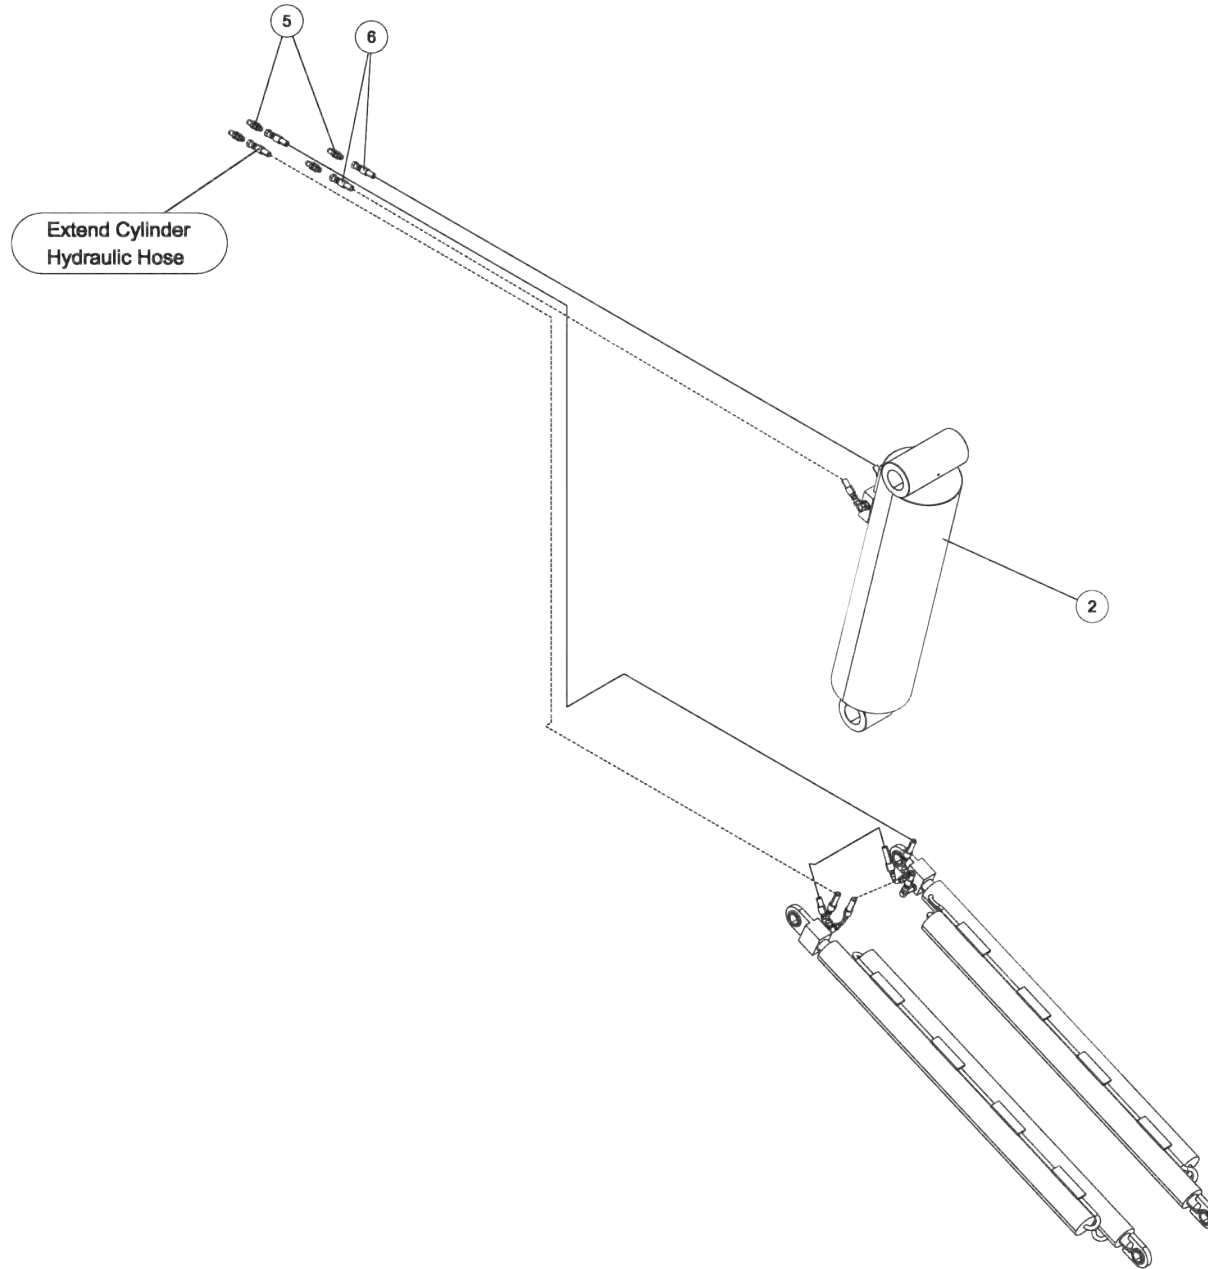

Section I - PARTS

09004266, U/L BOOM ASSEMBLY (SHORT) (cont'd)

Section I - PARTS

09004266, U/L BOOM ASSEMBLY (SHORT) (cont'd)

ITEM	PART NUMBER	DESCRIPTION	QTY
--	09004266	U/L BOOM ASSEMBLY (SHORT)	
1	03001432	CYLINDER, U/L LIFT	2
2	03001433	CYLINDER, U/L TILT	1
3	0301470	FITTING, 90ELB 6MJ-8MB90	2
4	0301522	ADAPTER, 6MJ-6MB	4
5	0310480	FITTING - BULKHEAD -6 UNION	4
6	0311418	HOSE, 90" 3/8 2 X STRAIGHT	2
7	04000401	SCREW, 5/8-11 X 2-3/4 HHC GR8	1
8	0400122	SCREW, 3/8-16 X 1-1/4 HHC GR5	4
9	0400211	SCREW, 1/2-13 X 1-3/4 HHC GR5	1
10	0400220	SCREW, 1/2-13 X 5-1/2 HHC GR5	2
11	0400392	NUT, 3/8-16 LOK	4
12	0400408	NUT, 1/2-13 LOK	3
13	0400426	NUT, 5/8-11 LOK GR8	3
14	0400492	USS FLAT WASHER, 1/2	2
15	0400503	WASHER, 5/8 GR8	5
16	0400508	LKWASHER, 5/8	2
17	0402020	SCREW, 1/4-20 X 3/4 HHC SS	4
18	0402110	WASHER, 1/4 SS	4
19	0402111	LKWASHER, 1/4 SS	4
20	0410410	GREASE FITTING, M6-1.0 STR SS	2
21	0715953	PIN, BOOM PIVOT	1
22	08001034	U/L BOOM WELDMENT	1
23	08001289	U/L LIFT CYLINDER PIN WELDMENT	2
24	08001290	U/L PIVOT PIN WELDMENT	1
25	08002548	PIN WELDMENT, LOWER TILT CYL	1
26	0810517	HOOK PLATE WLDMT	1
27	09003929	U/L HORIZONTAL BOOM ASSY	1
28	26113028	TIMBREN SPRING - A103B-75	1
29	26687448	BUSHING 3 ID X 3 75 OD X 2 31	2
30	26687481	PLATE, COVER - TILT CYL ACCESS	1
31	26688067	PIN WELD'T - UPPER TILT CYL	1
32	9043950	5/8 NC X 1 1/2 HHCS PL GR 8	2
33	9044409	SCREW, 5/8-11 X 2-1/4 HHC GR8 YZ	2