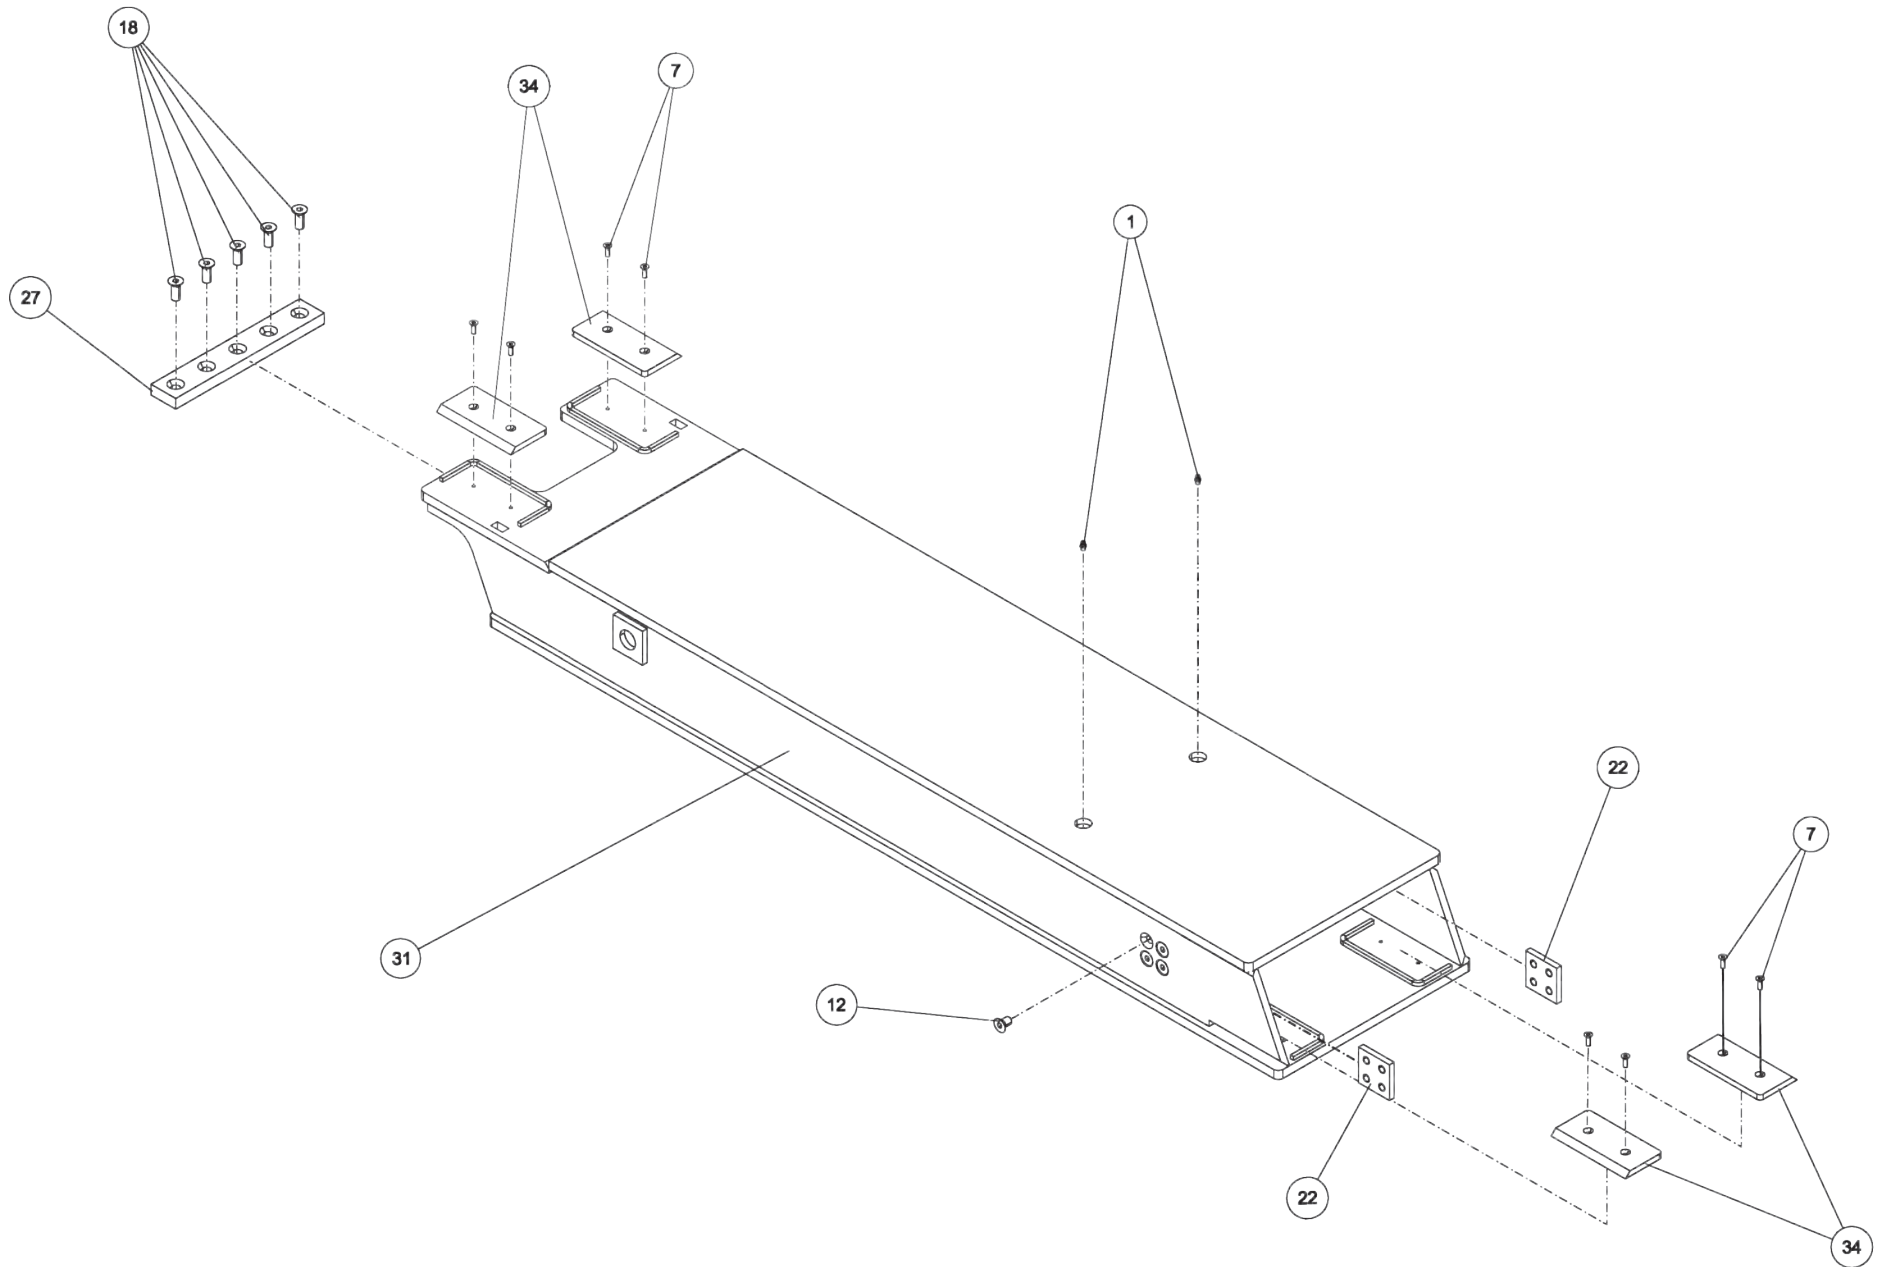

Section I - PARTS

09003929, U/L HORIZONTAL BOOM ASSEMBLY (cont'd)

Section I - PARTS

09003929, U/L HORIZONTAL BOOM ASSEMBLY (cont'd)

ITEM	PART NUMBER	DESCRIPTION	QTY
--	09003929	U/L HORIZONTAL BOOM ASSEMBLY	
1	0300113	GREASE FITTING, 1/4-28 STR	4
2	03003427	HOSE, HYD 192" LG	2
3	0303968	HOSE HYD, 10" LG	2
4	0307425	CYL, HYD - U/L BOOM EXTEND	2
5	0307460	FITTING, HYD 6MJ-6MB90LL	2
6	0311442	WEAR PAD (15/16 X 1 X 4)	2
7	0400079	SCREW, 1/4-20X3/4 FHS GR5	8
8	0400086	SCREW, 1/4-20X1-1/4 FHS	4
9	0400118	SCREW, 5/16-18X3/4 HHC GR5	3
10	0400139	SET SCREW, 3/8-16X1-1/2 SOC	1
11	0400249	SCREW, 5/8-11X1-1/4 SHC	2
12	0400344	SCREW, 1/2-13X3/4 FHS GR8	8
13	0400379	NUT, 5/16-18 SPR J	1
14	0400392	NUT, 3/8-16 LOK	1
15	0400463	WASHER, 5/16	3
16	0400464	LKWASHER, 5/16	3
17	0400594	SCREW, 1/4-20X5/8 FHS	4
18	0400749	SCREW, 1/2-13X1-1/4 FHS	18
19	0400990	SET SCREW, 1/2-13X1/2 SOC	4
20	07004402	ANGLE, HOSE COVER	1
21	07004403	PLATE, HOSE COVER	1
22	0717869	PLATE, SPACER (BOLT-ON)	4
23	0717871	PIN, CYLINDER ROD	1
24	0717872	PIN, EXTEND CYLINDER BASE	1
25	0717873	PIN, SHEAR OUTER BOOM	2
26	0718087	PLATE - PAD SPACER	2
27	0718096	BLOCK, STOP	2
28	0724419	PLATE-PLUG RETAINER	2
29	08001288	EXTEND CYL BRACKET WELDMENT	1
30	08003427	U/L OUTER BOOM WELDMENT	1
31	0810106	2ND STAGE BOOM WLMT	1
32	0908282	INNER BOOM ASSY	1
33	9012594	FITT, HYD RUN TEE, 6MJX6MBX6MJ	2
34	930150003	TOP PADS	6
35	GH246	SPLIT RUBBER GROMMET	2