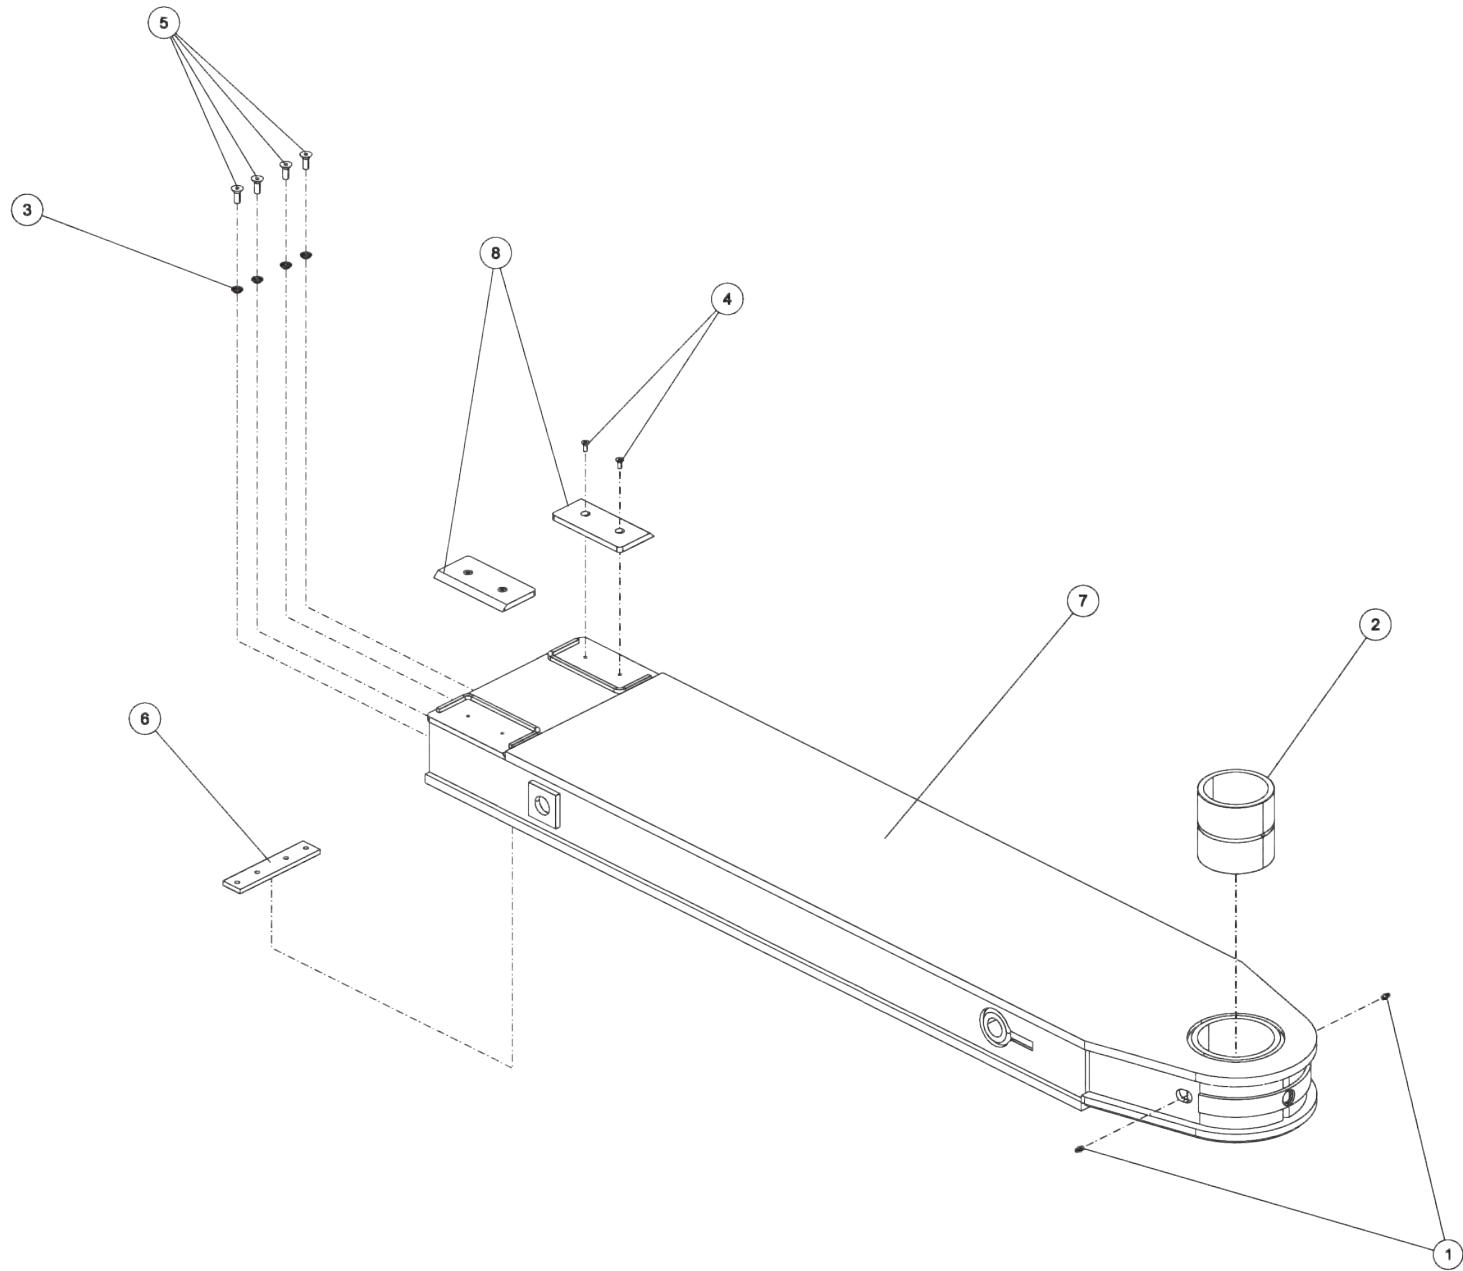

Section I - PARTS

0908282, INNER BOOM ASSEMBLY

Section I - PARTS

0908282, INNER BOOM ASSEMBLY (cont'd)

ITEM	PART NUMBER	DESCRIPTION	QTY
--	0908282	INNER BOOM ASSEMBLY	
1	0300113	GREASE FITTING, 1/4-28 STR	2
2	0303088	BUSHING - PIVOT PIN	1
3	0400483	LKWASHER, 3/8 CET	4
4	0400594	SCREW, 1/4-20 X 5/8 FHS	4
5	0400653	SCREW, 3/8-24 X 1 FHS	4
6	0706996	PAD, SPACER	1
7	0806813	BOOM - 3RD STAGE WLMT U/L	1
8	930150003	TOP PADS	2