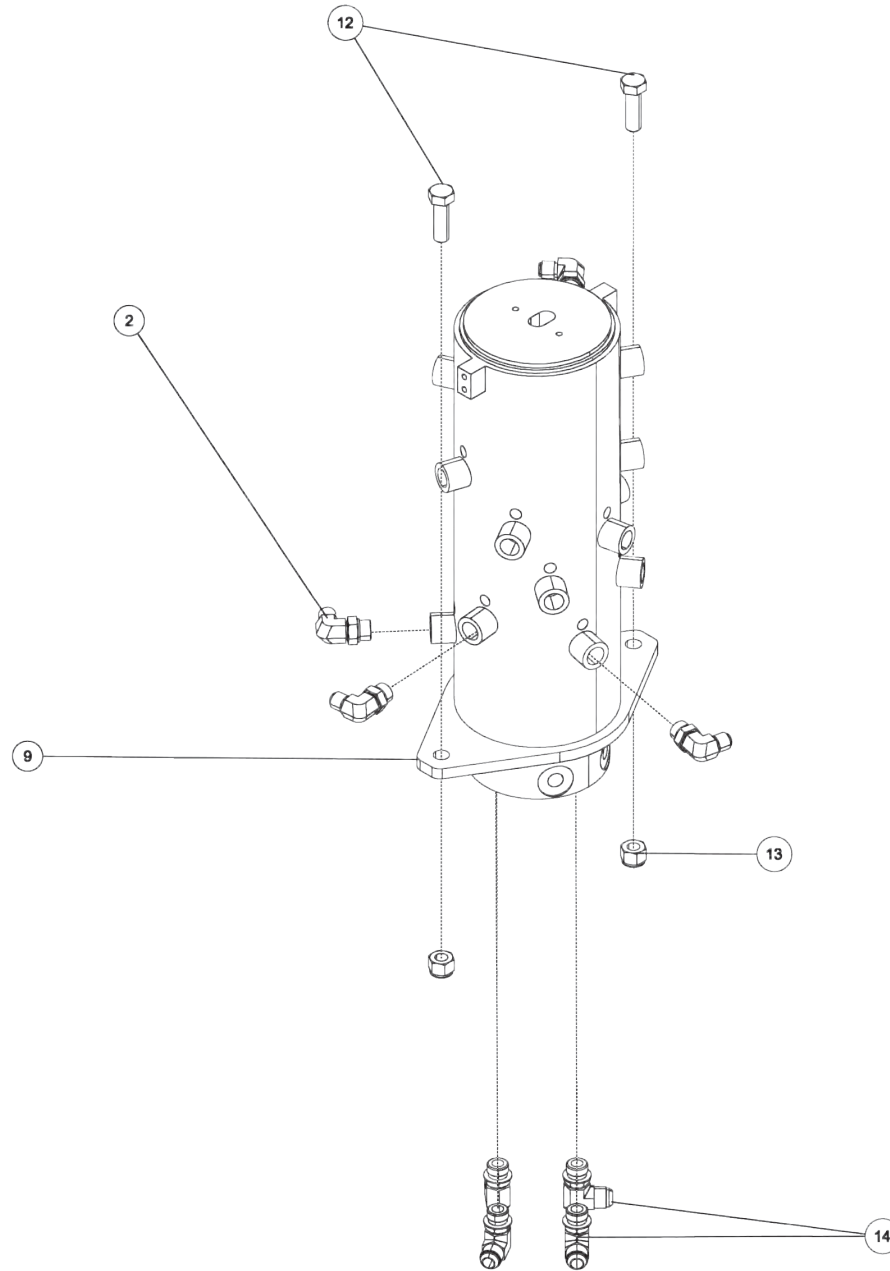

Section I - PARTS

0911877, KIT, SWIVEL PKG HYD ROTARY

Section I - PARTS

0911877, KIT, SWIVEL PKG HYD ROTARY (cont'd)

ITEM	PART NUMBER	DESCRIPTION	QTY
--	0911877	KIT, SWIVEL PKG HYD ROTARY	
1	0300041	CONNECTOR, 8MJ-8MB	4
2	0300052	FITTING, ELB 8MJ-10MB 90	4
3	0301388	ELBOW, 8MJ-8MB90	6
4	0301445	FITTING, EXTENDED	4
5	0301577	1/4 OD PLASTIC AIRLINE, BLACK	18
6	0302508	FITTING, ELL 8MJ-8MB 90LL	6
7	0302695	ADAPTER, 6MJ-4MB	1
8	0303886	4 MB-PLUG	1
9	0310083	SWIVEL, HYDRAULIC	1
10	0310132	FITTING, HYD 4MB-4FP	2
11	0311575	1/4X1/4 PTC SWIVEL MALE ELBOW	2
12	0400260	SCREW, 5/8-11X2 HHC GR5	2
13	0400421	NUT, 5/8-11 LOK	2
14	GX263	FITTING, ELB 10MJ-10MB90	4