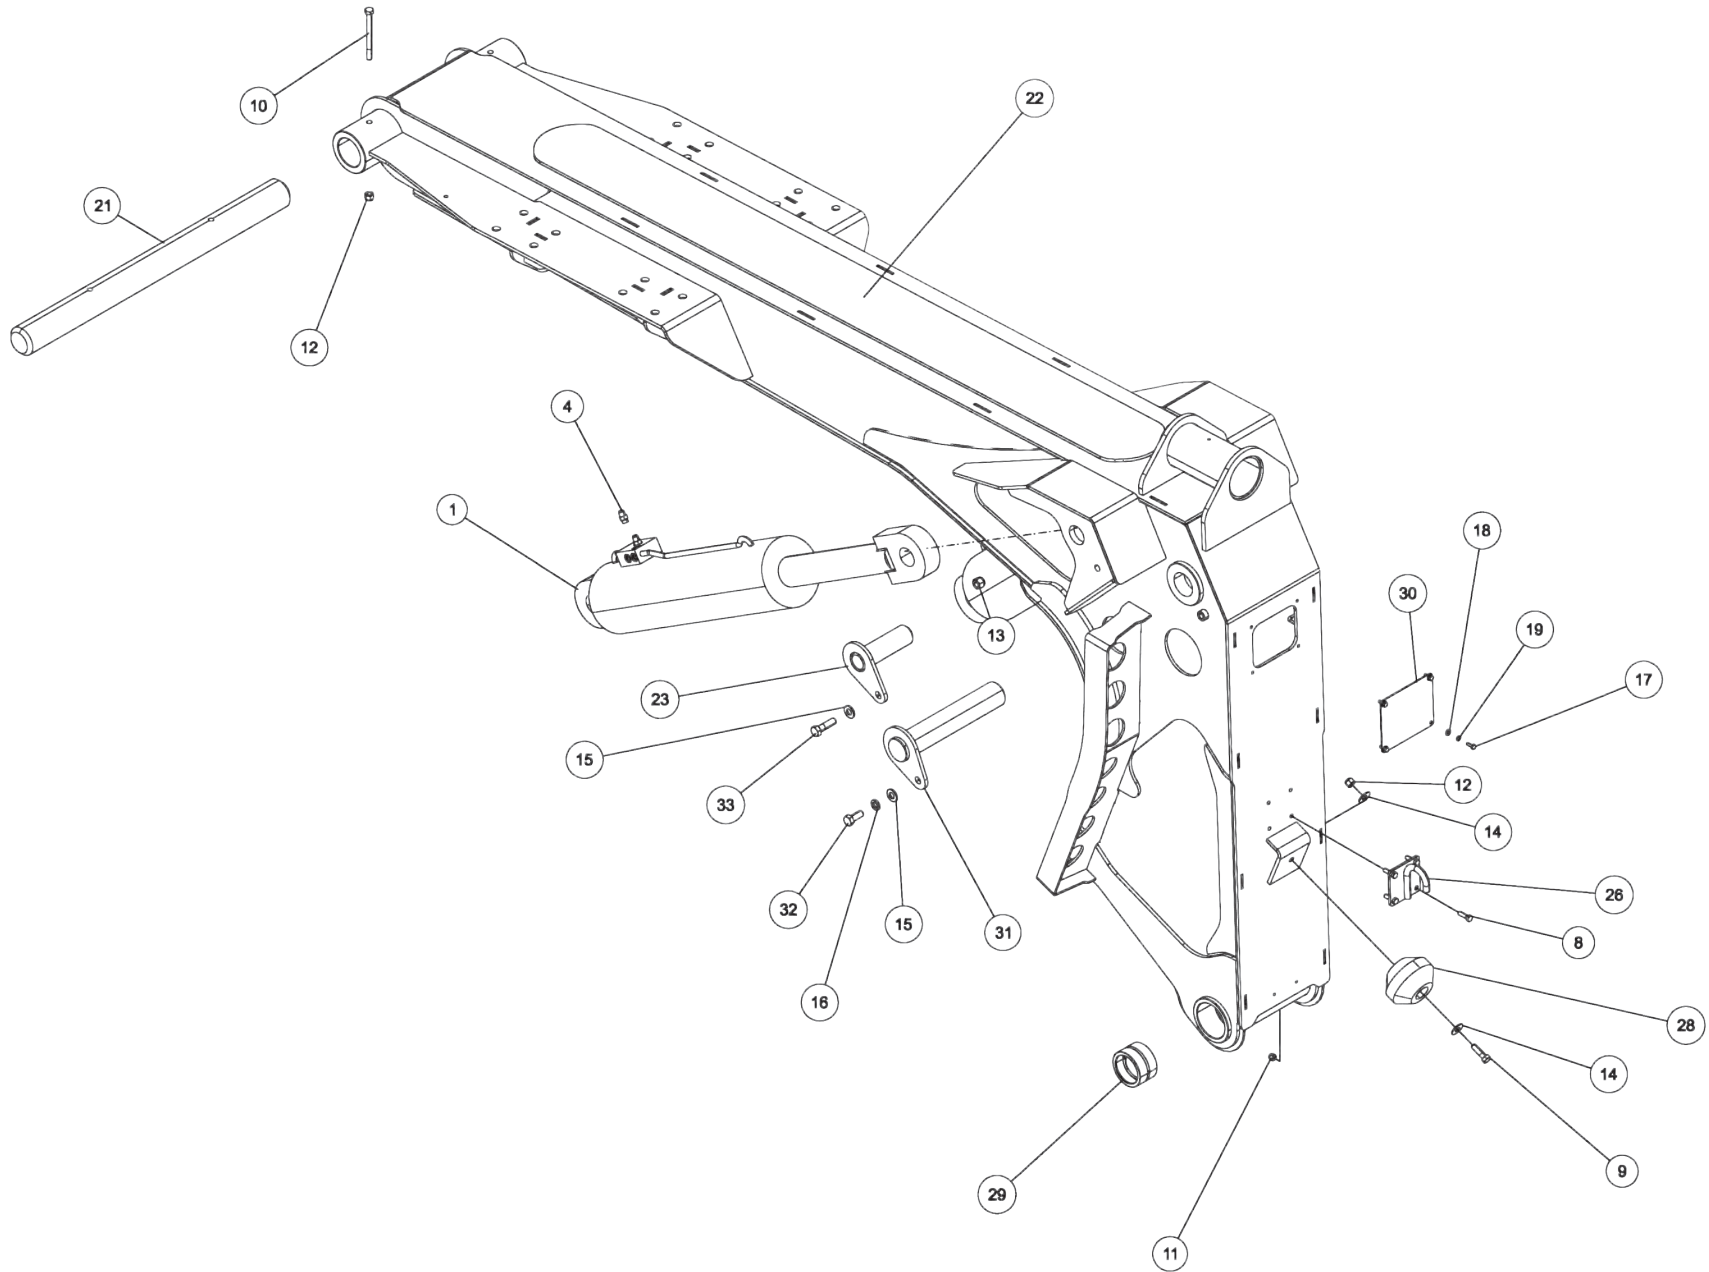

Section I - PARTS

09004266, U/L BOOM ASSEMBLY (SHORT)

Section I - PARTS

09004266, U/L BOOM ASSEMBLY (SHORT) (cont'd)

ITEM	PART NUMBER	DESCRIPTION	QTY
--	09004266	U/L BOOM ASSEMBLY (SHORT)	
1	03001432	CYLINDER, U/L LIFT	2
2	03001433	CYLINDER, U/L TILT	1
3	0301470	FITTING, 90ELB 6MJ-8MB90	2
4	0301522	ADAPTER, 6MJ-6MB	4
5	0310480	FITTING - BULKHEAD -6 UNION	4
6	0311418	HOSE, 90" 3/8 2 X STRAIGHT	2
7	04000401	SCREW, 5/8-11 X 2-3/4 HHC GR8	1
8	0400122	SCREW, 3/8-16 X 1-1/4 HHC GR5	4
9	0400211	SCREW, 1/2-13 X 1-3/4 HHC GR5	1
10	0400220	SCREW, 1/2-13 X 5-1/2 HHC GR5	2
11	0400392	NUT, 3/8-16 LOK	4
12	0400408	NUT, 1/2-13 LOK	3
13	0400426	NUT, 5/8-11 LOK GR8	3
14	0400492	USS FLAT WASHER, 1/2	2
15	0400503	WASHER, 5/8 GR8	5
16	0400508	LKWASHER, 5/8	2
17	0402020	SCREW, 1/4-20 X 3/4 HHC SS	4
18	0402110	WASHER, 1/4 SS	4
19	0402111	LKWASHER, 1/4 SS	4
20	0410410	GREASE FITTING, M6-1.0 STR SS	2
21	0715953	PIN, BOOM PIVOT	1
22	08001034	U/L BOOM WELDMENT	1
23	08001289	U/L LIFT CYLINDER PIN WELDMENT	2
24	08001290	U/L PIVOT PIN WELDMENT	1
25	08002548	PIN WELDMENT, LOWER TILT CYL	1
26	0810517	HOOK PLATE WLDMT	1
27	09003929	U/L HORIZONTAL BOOM ASSY	1
28	26113028	TIMBREN SPRING - A103B-75	1
29	26687448	BUSHING 3 ID X 3 75 OD X 2 31	2
30	26687481	PLATE, COVER - TILT CYL ACCESS	1
31	26688067	PIN WELD'T - UPPER TILT CYL	1
32	9043950	5/8 NC X 1 1/2 HHCS PL GR 8	2
33	9044409	SCREW, 5/8-11 X 2-1/4 HHC GR8 YZ	2