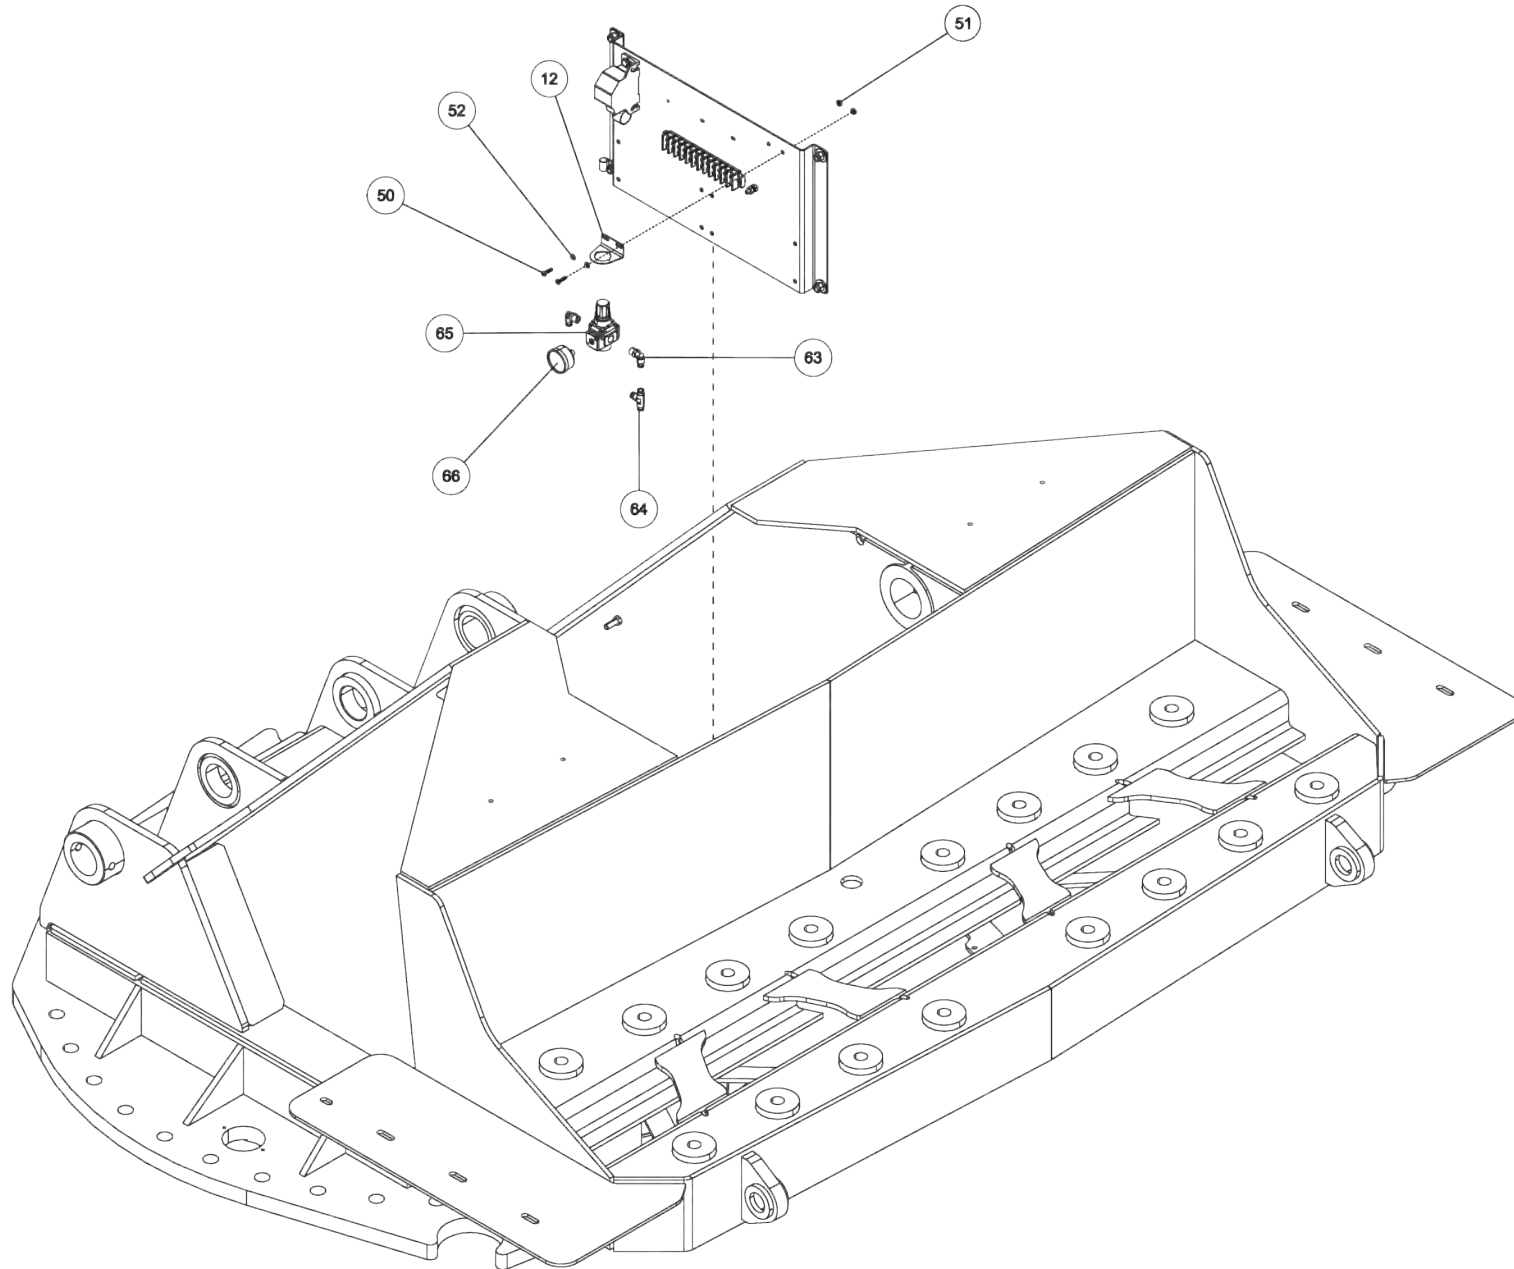

Section I - PARTS

0911548, WRECKER FRAME ASSEMBLY 1150 12V (cont'd)

Section I - PARTS

0911548, WRECKER FRAME ASSEMBLY 1150 12V (cont'd)

ITEM	PART NUMBER	DESCRIPTION	QTY
--	0911548	WRECKER FRAME ASSEMBLY 1150 12V	
1	0300113	GREASE FITTING, 1/4-28 STR	4
2	0300134	CLAMP, 1" HOSE INSULATED	1
3	0300188	CLAMP,1-1/2" HOSE	2
4	0300657	HOSE HYD, 46" LG	4
5	0301376	CONNECTOR 8 MJ - 10 MB	6
6	0301388	ELBOW, 8MJ-8MB90	4
7	0301471	HOSE, 30" 8FJK-8M3K-8FJX90	2
8	0301487	CLAMP HOSE 1/2 COVO909	1
9	0302574	FITTING-BULKHEAD RUN TEE	2
10	0302677	BREATHER VENT 1/8 MP	2
11	0302695	ADAPTER, 6MJ-4MB	1
12	0303365	BRACKET, MOUNTING - AIR PREP	1
13	0303994	HOSE ASSY- 22"	1
14	0306977	FITTING BRASS PLUG 1/8	5
15	0306978	TERMINAL BLOCK W/SCREW	1
16	0307396	SWING CONTROL VALVE	1
17	0307629	CYLINDER - BOOM LIFT	2
18	0310141	SOLENOID, AIR 12V STK 8 BANK	1
19	0310318	SWITCH - PRESSURE	1
20	0310381	ALARM, SWING (ECCO DT500)	1
21	0310634	FITTING 6MB-4FP	1
22	0311453	250 SWING DRIVE W/INTERNAL BRK	1
23	0311454	MOTOR, HYDRAULIC, PARKER	1
24	0400009	SCREW, 8-32X1-1/2 PRH SS	2
25	0400066	SCREW, 1/4-20X3/4 HHC GR5	4
26	0400070	SCREW, 1/4-20X1 HHC GR5	3
27	0400081	SCREW, 1/4-20X3-1/2 HHC GR5	2
28	0400126	SCREW, 3/8-16X1 HHC GR5	14
29	0400176	SCREW, 1/2-13X1 HHC GR5	2
30	0400180	SCREW, 1/2-13X6 HHC GR5	1
31	0400188	SCREW, 1/2-13X2 HHC GR5	4
32	0400206	SCREW, 1/2-13X5 HHC GR5	2
33	0400254	SCREW, 5/8-11X2-1/2 HHC GR5	16

ITEM	PART NUMBER	DESCRIPTION	QTY
34	0400318	SCREW, 1-8X3 SHC	4
35	0400336	SCREW, 1-8X3 HHC GR8	31
36	0400351	NUT, 8-32 HEX	2
37	0400366	NUT, 1/4-20 HEX	1
38	0400367	NUT, 1/4-20 LOK	7
39	0400392	NUT, 3/8-16 LOK	6
40	0400408	NUT, 1/2-13 LOK	7
41	0400451	WASHER, 1/4	4
42	0400452	LKWASHER, 1/4	4
43	0400458	LKWASHER, 1/4 EXT	1
44	0400480	WASHER, 3/8	16
45	0400482	LKWASHER, 3/8	10
46	0400491	LKWASHER, 1/2	2
47	0400492	USS FLAT WASHER, 1/2	8
48	0400508	LKWASHER, 5/8	16
49	0400522	WASHER, 1-1/16X2X1/8 TH YZ	35
50	0400687	SCREW, 10-24X3/4 PRH SS	4
51	0400752	NUT, 10-24 LOK EXT	4
52	0400816	WASHER, M10 SS	2
53	0718495	SHAFT-LIFT CYL PIVOT (FRAME)	2
54	0719162	PLATE, ACCESS COVER	2
55	0722103	SHAFT - BOOM PIVOT	1
56	0726417	PLATE-SWIVEL LOCK	1
57	0726421	OMNEX PANEL	1
58	0726422	ANGLE, SWIVEL LOCK	1
59	0726423	LONG ANGLE, SWIVEL LOCK	1
60	0810223	WRECKER FRM WLD 1150	1
61	0810233	AIR VALVE MTG PLATE WLD 1150	1
62	9010030	FITT, BRASS ELBOW 1/4T-1/8MPX	1
63	9010520	FITTING-ELBOW 1/4T-1/4NPT	2
64	9011071	FITT, BRASS TEE 1/4T-1/4T-1/4T	1
65	HA0131	REGULATOR , AIR	1
66	HA0132	GAUGE 0-160 PSI	1
67	HC1291	FITTING, 4MJ-4MB STR THR	1