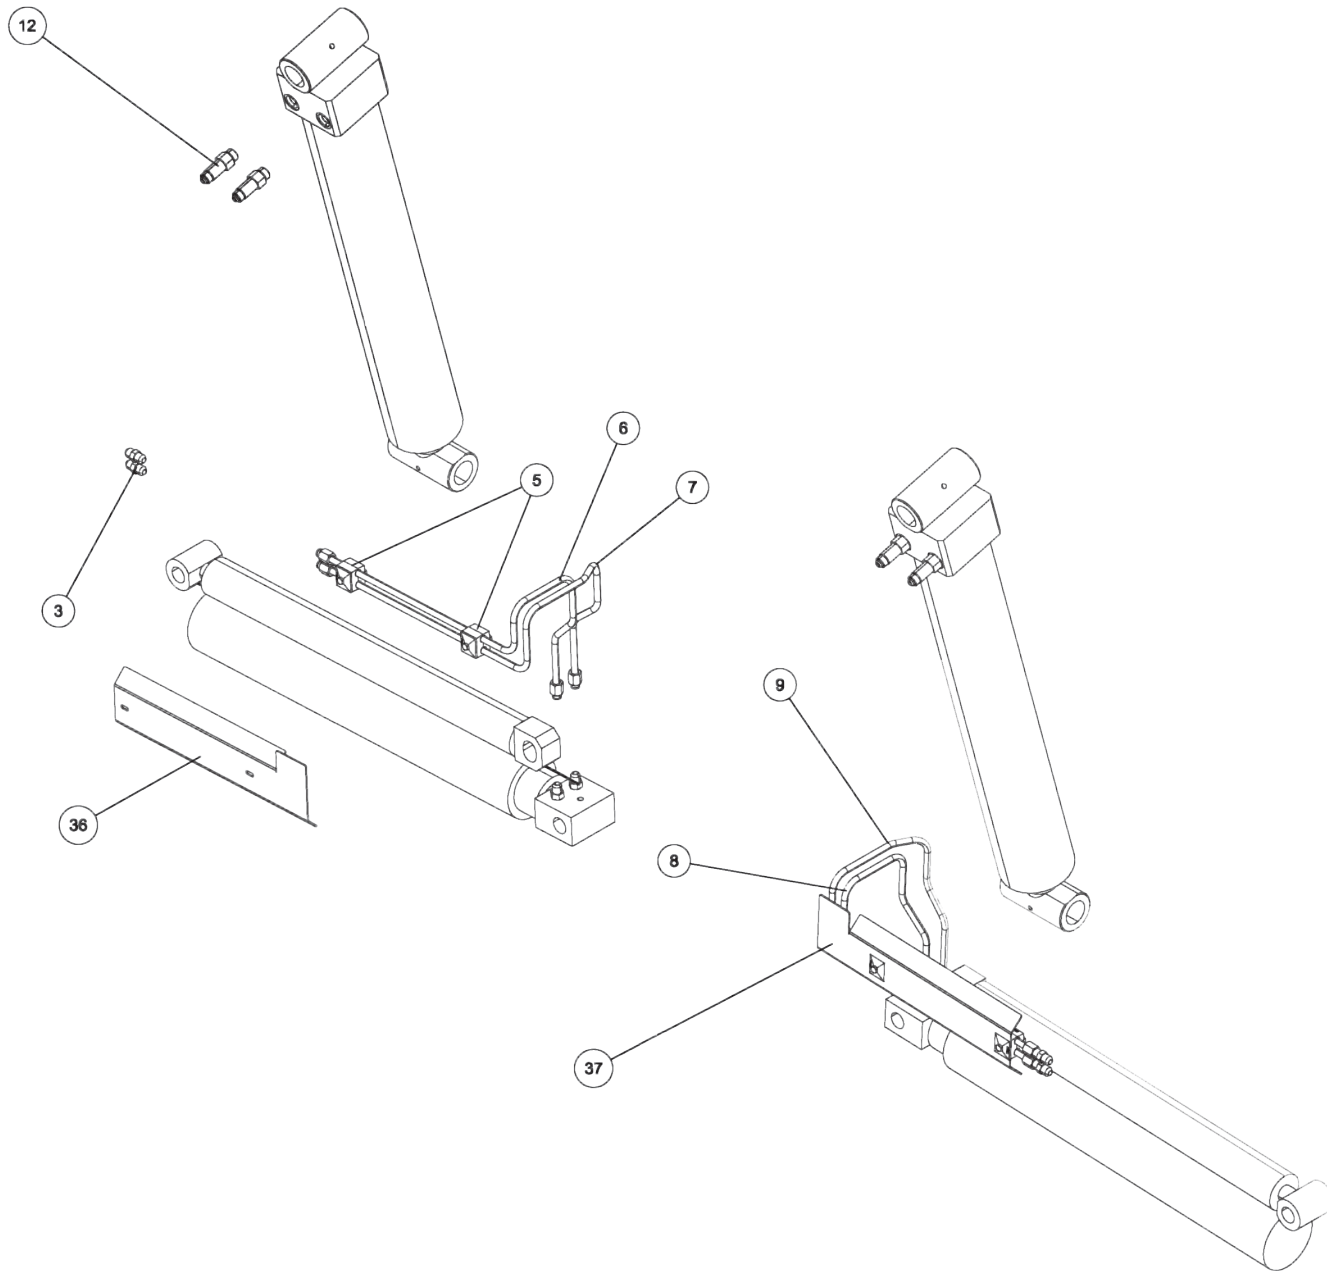

Section I - PARTS

0910411, KIT - REAR OUTRGR 4-STG LG BOS (cont'd)

Section I - PARTS

0910411, KIT - REAR OUTRGR 4-STG LG BOS (cont'd)

ITEM	PART NUMBER	DESCRIPTION	QTY
--	0910411	KIT - REAR OUTRGR 4-STG LG BOS	
1	0300110	SNAP RING, 1" 5100-100	8
2	0300113	GREASE FITTING, 1/4-28 STR	2
3	0301422	FITTING, 6MJ-6MJ SMALL	4
4	0301522	ADAPTER, 6MJ-6MB	4
5	03015922	STAUFF CLAMP, 3/8 TWIN	4
6	03016101	TUBE, HYD ASSY REAR O/R RH EXT	1
7	03016102	TUBE, HYD ASSY REAR O/R RH RET	1
8	03016103	TUBE, HYD ASSY REAR O/R LH RET	1
9	03016104	TUBE, HYD ASSY REAR O/R LH EXT	1
10	0301861	QUICK PIN,LINCH -B7932 PL 7/16	2
11	0302474	PIN, LINCH 3/16	2
12	0310289	FITTING-LONG ADAPTER 6MJ-8MBLL	4
13	0310707	CYLINDER, SPADE 4BOREx23STROKE	2
14	0311210	CABLE, PIN RETAINER ASSY .125	2
15	0312677	CYLINDER,TELESCOPING PIGGYBACK	2
16	0312703	CABLE, PIN RETAINER (LONG)	4
17	0400066	SCREW, 1/4-20X3/4 HHC GR5	24
18	0400070	SCREW, 1/4-20X1 HHC GR5	2
19	0400122	SCREW, 3/8-16X1-1/4 HHC GR5	4
20	0400139	SET SCREW, 3/8-16X1-1/2 SOC	4
21	0400193	SCREW, 1/2-13X1-1/2 FHS	8
22	0400221	SET SCREW, 3/8-16X1 SOC	2
23	0400228	SCREW, 3/8-24X5/8 BSC	8
24	0400347	SCREW, 3/8-24X7/8 HHC GR5	8
25	0400392	NUT, 3/8-16 LOK	4
26	0400398	NUT, 3/8-16 LOK JAM	2
27	0400416	NUT, 1/2-13 LOK GR8	8
28	0400452	LKWASHER, 1/4	26
29	0400481	LKWASHER, 3/8 EXT	12

ITEM	PART NUMBER	DESCRIPTION	QTY
30	0400564	PIN, 3/8X1-3/4 SPR	2
31	0400568	PIN, 3/8X3 SPR	6
32	0402020	SCREW, 1/4-20X3/4 HHC SS	6
33	07000099	TEL BLOCK, STAGE 3	8
34	07000162	SHAFT, 1 DIA X 5-1/2 L	2
35	07000283	SHIM	2
36	07020904	PLATE, HARDLINE COVER RH	1
37	07020905	PLATE, HARDLINE COVER LH	1
38	0703231	PLATE, STOP OUTER BOOM	4
39	0707117	SHAFT, UPPER SPADE	2
40	0721901	PIN - OUTRIGGER TOP	2
41	0721902	PIN - OUTRIGGER BOTTOM	2
42	0722970	PAD,SPACER	4
43	0723889	PLATE-HOSE RETAINING	4
44	0724616	PLATE BLADE SPADE	2
45	0724633	PIN LOCK SPADE	2
46	0724634	PIN PIVOT SPADE	2
47	0725043	PLATE-COVER	2
48	0727421	SHAFT, 1 DIA X 7 L	2
49	0805893	PIN WLDT REAR OUTRIGGER PAD	2
50	0807311	STAGE 4 ASSEMBLY WLDMT	2
51	0807312	STAGE 3 ASSEMBLY WLDMT	2
52	0807313	STAGE 2 ASSEMBLY WLDMT	2
53	0807635	PAD REAR OUTRIGGER PAD	2
54	0810034	SPADE - REAR OUTRIGGERS	2
55	0810584	ST1 ASSY WLDMT, LH 1.5 BOSS15	1
56	0810585	ST1 ASSY WLDMT, RH 1.5 BOSS15	1
57	GH246	SPLIT RUBBER GROMMET	4
58	HD1259	SAFETY SNAP PIN	2