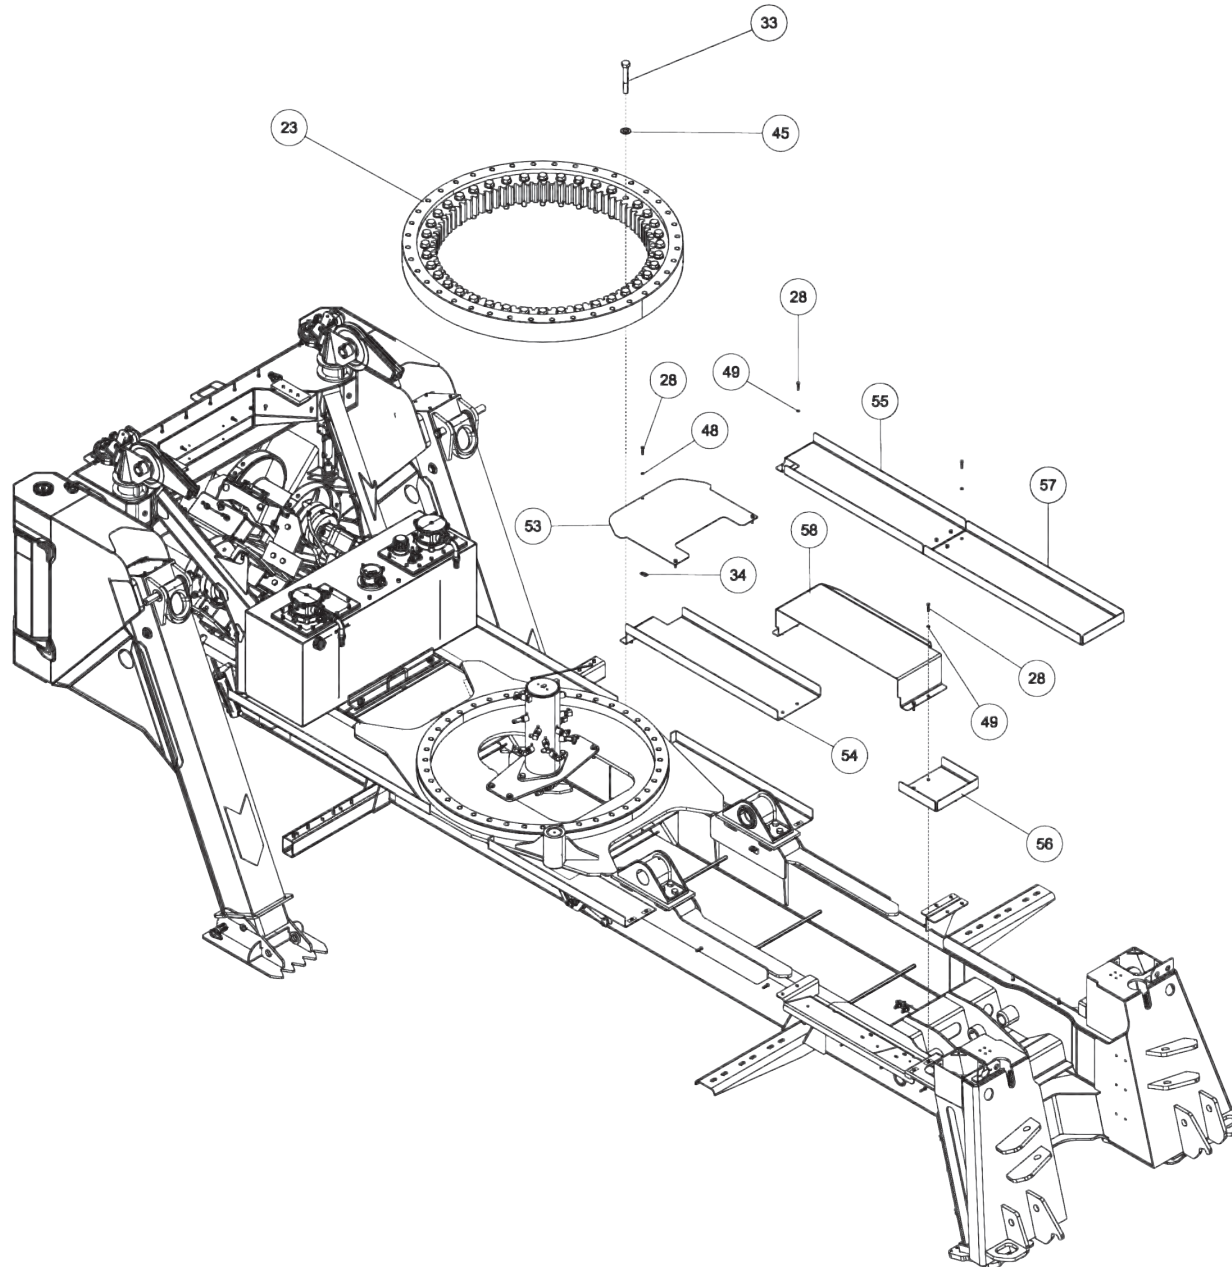

Section I - PARTS

09004042, SUBFRAME ASSEMBLY, 1150 KNEE RXP (cont'd)

Section I - PARTS

09004042, SUBFRAME ASSEMBLY, 1150 KNEE RXP (cont'd)

ITEM	PART NUMBER	DESCRIPTION	QTY
--	09004042	SUBFRAME ASSEMBLY, 1150 KNEE RXP	
1	0300041	CONNECTOR, 8MJ-8MB	4
2	0300108	SNAP RING, 2.5 5100-250	2
3	0300113	GREASE FITTING, 1/4-28 STR	5
4	0300229	FITTING, ELB 8MJ-8MP90	1
5	0300347	PLUG, 1/2 SQ HEAD BLK	1
6	03010029	BUSHING, AL BZ 3.0X2.5X1.9	4
7	0301368	ADAPTER, 16MB-12MJ	1
8	03016107	HYD TEE, 16MJ-16FJX-16MJ	1
9	0301620	FITTING, HYD. 6MJ - 6MB90	4
10	0301696	FITTING, ELB 90 DEG 6MJ-6FJX90	1
11	0301781	FITTING, SWV NUT RUN TEE	1
12	0301895	GREASE FITTING, 1/8 STR PTF	8
13	0302170	FITTING, SWV 90 DEG BENT	2
14	0302474	PIN, LINCH 3/16	8
15	0302538	BUSHING - U/L	2
16	0302575	FITTING-BULKHEAD RUN TEE	2
17	0302727	FITTING, HYD CONN	2
18	0306746	CYL HYD - FOLD	2
19	0307061	WINCH-35K DP 2-SP N.DRUM W/TEN	2
20	0307345	CONNECTOR, 16FJ-12MJ	1
21	0310432	FITTING - ADAPTER 16MJ-20MB	2
22	0310637	PLUG, HOLE	2
23	0311747	BEARING ROTATOR	1
24	0312575	BOOM PIVOT BRKT-MACHINED	2
25	0400070	SCREW, 1/4-20X1 HHC GR5	8
26	0400109	SCREW, 5/16-18X1 HHC GR5	1
27	0400126	SCREW, 3/8-16X1 HHC GR5	4
28	0400132	SCREW, 3/8-16X1-1/2 HHC GR5	19
29	0400206	SCREW, 1/2-13X5 HHC GR5	2
30	0400237	SCREW, 1/2-13X4 HHC GR5	2
31	0400262	SCREW, 5/8-11X2-1/2 HHC GR8	32
32	0400286	SCREW, 3/4-10X2-3/4 HHC GR8	12
33	0400338	SCREW, 1-8X6-1/2 HHC GR8	41
34	0400379	NUT, 5/16-18 SPR J	8
35	0400408	NUT, 1/2-13 LOK	4
36	0400416	NUT, 1/2-13 LOK GR8	4
37	0400426	NUT, 5/8-11 LOK GR8	32
38	0400431	NUT, 3/4-10 LOK GR8	12
39	0400452	LKWASHER, 1/4	8
40	0400480	WASHER, 3/8	4
41	0400482	LKWASHER, 3/8	4
42	0400491	LKWASHER, 1/2	10
43	0400497	WASHER, 1/2 GR8	6
44	0400503	WASHER, 5/8 GR8	32

ITEM	PART NUMBER	DESCRIPTION	QTY
45	0400522	WASHER, 1-1/16X2X1/8 TH YZ	41
46	0400980	SCREW, 3/8-16X1 FHS	12
47	0402032	SCREW, 5/16-18X1 HHC SS	4
48	0402118	LKWASHER, 5/16 SS	8
49	0402121	LKWASHER, 3/8 SS	16
50	07002416	PIN, U/L LIFT CYLINDER BASE	2
51	07002417	COVER, LEFT CHAIN BOX	1
52	07002418	COVER, RIGHT CHAIN BOX	1
53	07002692	FLOOR SHEET, MID CENTER COVER	1
54	07002693	FLOOR SHEET, LEFT MID DECK	1
55	07002696	FLOOR SHEET, RIGHT MID DECK	1
56	07002697	FLOOR SHEET, LEFT REAR DECK	1
57	07002698	FLOOR SHEET, RIGHT REAR DECK	1
58	07002699	CHANNEL, VALVE COVER	1
59	07008501	PLATE, FRONT HYD COVER	1
60	07030626	PLATE - SPACER	4
61	0714581	PLATE, BOLTING	4
62	0715947	ANGLE, WINCH MTG	2
63	0715948	ANGLE, WINCH MTG	2
64	0715949	ANGLE, WINCH MTG	2
65	0715950	ANGLE, WINCH MTG	2
66	0717763	PIN, FLEET SHEAVE	2
67	0717843	PIN, CABLE RETAINER	4
68	0722002	PLATE - REAR O/R COVER	2
69	0724476	PAD - NYLATORN - BBOM GUIDE	2
70	0725440	SHIM, WINCH, 35K DP	8
71	0725476	PLATE HYD SWIVEL MTG	1
72	08003512	SUBFRAME FINAL WLMT, 1150K RXP	1
73	0806727	PIN - PIVOT WLDT	2
74	09000229	PIVOT MTG HOUSE LOCK ASSY	2
75	0906572	KIT-WINCH CABLE STOW	2
76	0908055	REVERSING SHEAVE SUB-ASSEMBLY	2
77	0908062	CABLE SHEAVE & TENSIONER ASSY	2
78	0908432	ROTATOR PINLOCK ASSY	1
79	0910915	KIT, FRONT VALVE MOUNTING	1
80	0911877	KIT, SWIVEL PKG HYD ROTARY	1
81	24679012	LH LEG ASSEMBLY (USA)	1
82	24679013	RH LEG ASSEMBLY (USA)	1
83	25559013	RESERVOIR ASSEMBLY SPO	1
84	26687634	THRUST WASHER	2
85	805352500	PIN WELDT UPPER TILT CY	4
86	9010520	FITTING-ELBOW 1/4T-1/4NPT	2
87	9041402	1/2 NC X 1 1/4 HHCS PLT GR8	10
88	9041406	1/2 NC X 2 1/2 HHCS PL GR8	4