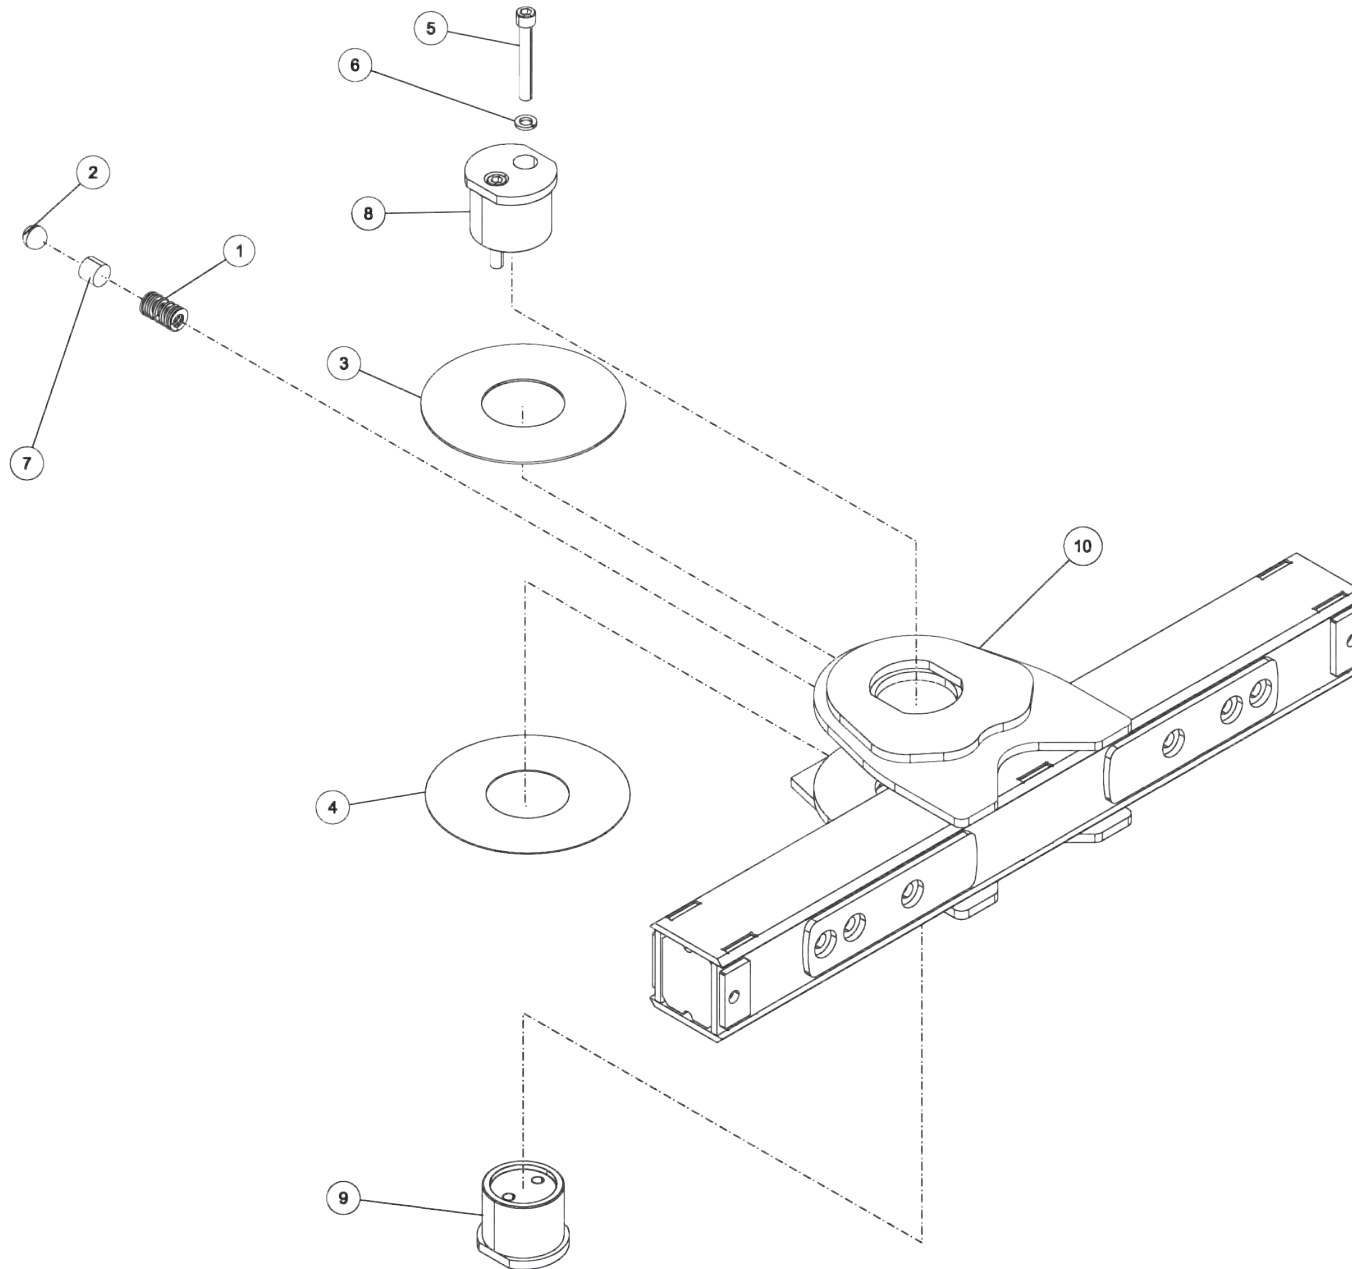

Section I - PARTS

0910935, XBAR ASSEMBLY HRDWR - XHD 5X5 CENTURY

Section I - PARTS

0910935, XBAR ASSEMBLY HRDWR - XHD 5X5 CENTURY (cont'd)

ITEM	PART NUMBER	DESCRIPTION	QTY
--	0910935	XBAR ASSEMBLY HRDWR - XHD 5X5 CENTURY	
1	0301197	COMP.SPRING,CROSS BAR,FI	1
2	0301398	STEEL BALL, 1-3/16 DIA	1
3	0303097	THRUST WASHER - 1/8 THK	1
4	0303098	THRUST WASHER - 1/16 THK	1
5	0400271	SCREW, 5/8-11X4-1/2 HHC	2
6	0400508	LKWASHER, 5/8	2
7	07011109	SPACER, DETENT BALL SPRING	1
8	0724980	PIN-TOP HALF PIVOT	1
9	0724981	PIN-BOTTOM HALF PIVOT	1
10	0807124	CROSSBAR WELDMENT 25K, CENTURY	1