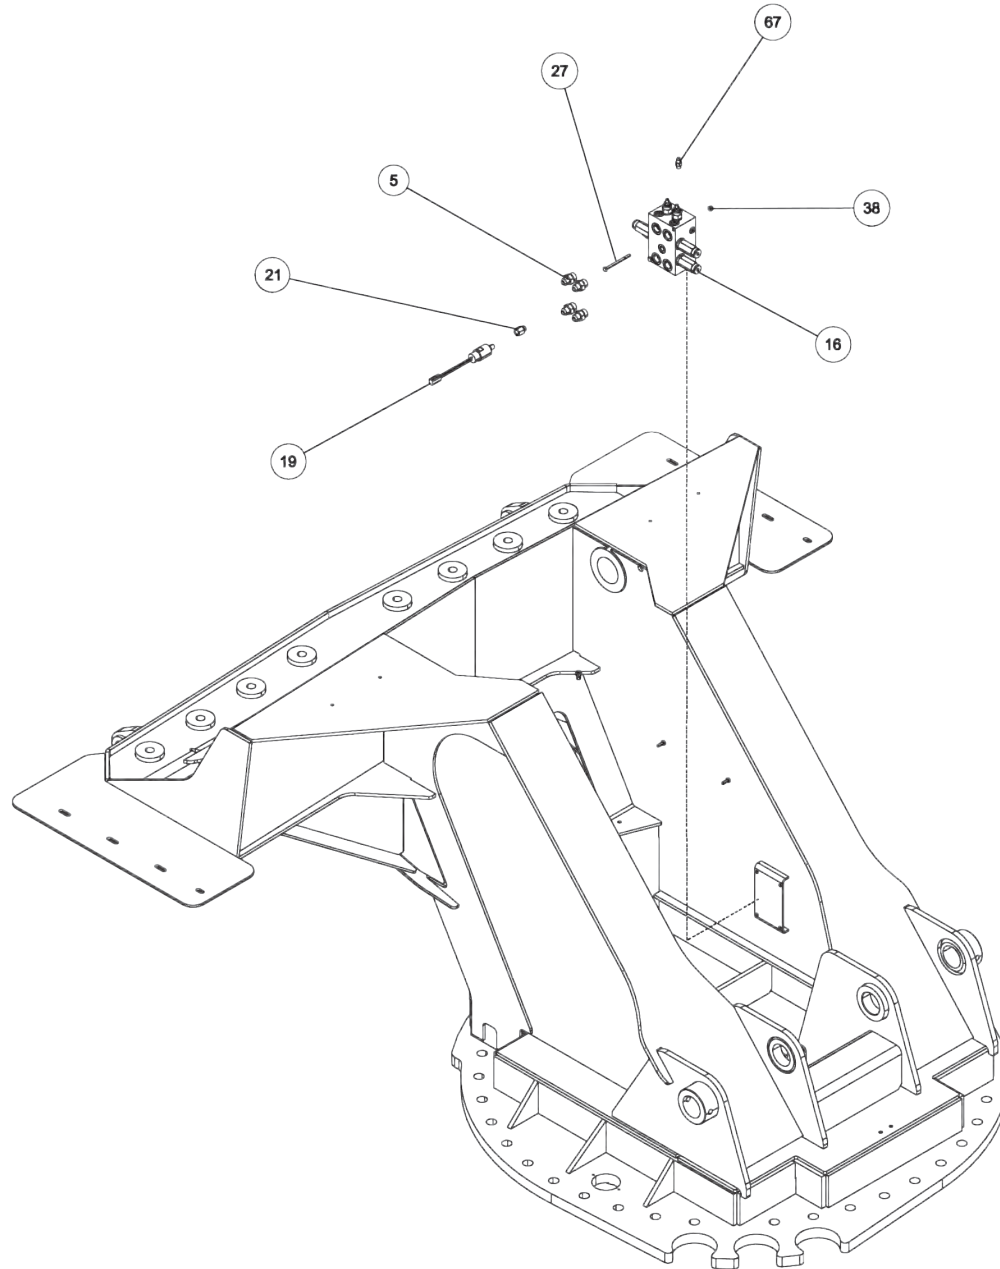

Section I - PARTS

0911548, WRECKER FRAME ASSEMBLY 1150 12V (cont'd)

Section I - PARTS

0911548, WRECKER FRAME ASSEMBLY 1150 12V (cont'd)

ITEM	PART NUMBER	DESCRIPTION	QTY
--	0911548	WRECKER FRAME ASSEMBLY 1150 12V	
1	0300113	GREASE FITTING, 1/4-28 STR	4
2	0300134	CLAMP, 1" HOSE INSULATED	1
3	0300188	CLAMP,1-1/2" HOSE	2
4	0300657	HOSE HYD, 46" LG	4
5	0301376	CONNECTOR 8 MJ - 10 MB	6
6	0301388	ELBOW, 8MJ-8MB90	4
7	0301471	HOSE, 30" 8FJK-8M3K-8FJX90	2
8	0301487	CLAMP HOSE 1/2 COVO909	1
9	0302574	FITTING-BULKHEAD RUN TEE	2
10	0302677	BREATHER VENT 1/8 MP	2
11	0302695	ADAPTER, 6MJ-4MB	1
12	0303365	BRACKET, MOUNTING - AIR PREP	1
13	0303994	HOSE ASSY- 22"	1
14	0306977	FITTING BRASS PLUG 1/8	5
15	0306978	TERMINAL BLOCK W/SCREW	1
16	0307396	SWING CONTROL VALVE	1
17	0307629	CYLINDER - BOOM LIFT	2
18	0310141	SOLENOID, AIR 12V STK 8 BANK	1
19	0310318	SWITCH - PRESSURE	1
20	0310381	ALARM, SWING (ECCO DT500)	1
21	0310634	FITTING 6MB-4FP	1
22	0311453	250 SWING DRIVE W/INTERNAL BRK	1
23	0311454	MOTOR, HYDRAULIC, PARKER	1
24	0400009	SCREW, 8-32X1-1/2 PRH SS	2
25	0400066	SCREW, 1/4-20X3/4 HHC GR5	4
26	0400070	SCREW, 1/4-20X1 HHC GR5	3
27	0400081	SCREW, 1/4-20X3-1/2 HHC GR5	2
28	0400126	SCREW, 3/8-16X1 HHC GR5	14
29	0400176	SCREW, 1/2-13X1 HHC GR5	2
30	0400180	SCREW, 1/2-13X6 HHC GR5	1
31	0400188	SCREW, 1/2-13X2 HHC GR5	4
32	0400206	SCREW, 1/2-13X5 HHC GR5	2
33	0400254	SCREW, 5/8-11X2-1/2 HHC GR5	16

ITEM	PART NUMBER	DESCRIPTION	QTY
34	0400318	SCREW, 1-8X3 SHC	4
35	0400336	SCREW, 1-8X3 HHC GR8	31
36	0400351	NUT, 8-32 HEX	2
37	0400366	NUT, 1/4-20 HEX	1
38	0400367	NUT, 1/4-20 LOK	7
39	0400392	NUT, 3/8-16 LOK	6
40	0400408	NUT, 1/2-13 LOK	7
41	0400451	WASHER, 1/4	4
42	0400452	LKWASHER, 1/4	4
43	0400458	LKWASHER, 1/4 EXT	1
44	0400480	WASHER, 3/8	16
45	0400482	LKWASHER, 3/8	10
46	0400491	LKWASHER, 1/2	2
47	0400492	USS FLAT WASHER, 1/2	8
48	0400508	LKWASHER, 5/8	16
49	0400522	WASHER, 1-1/16X2X1/8 TH YZ	35
50	0400687	SCREW, 10-24X3/4 PRH SS	4
51	0400752	NUT, 10-24 LOK EXT	4
52	0400816	WASHER, M10 SS	2
53	0718495	SHAFT-LIFT CYL PIVOT (FRAME)	2
54	0719162	PLATE, ACCESS COVER	2
55	0722103	SHAFT - BOOM PIVOT	1
56	0726417	PLATE-SWIVEL LOCK	1
57	0726421	OMNEX PANEL	1
58	0726422	ANGLE, SWIVEL LOCK	1
59	0726423	LONG ANGLE, SWIVEL LOCK	1
60	0810223	WRECKER FRM WLD 1150	1
61	0810233	AIR VALVE MTG PLATE WLD 1150	1
62	9010030	FITT, BRASS ELBOW 1/4T-1/8MPX	1
63	9010520	FITTING-ELBOW 1/4T-1/4NPT	2
64	9011071	FITT, BRASS TEE 1/4T-1/4T-1/4T	1
65	HA0131	REGULATOR , AIR	1
66	HA0132	GAUGE 0-160 PSI	1
67	HC1291	FITTING, 4MJ-4MB STR THR	1