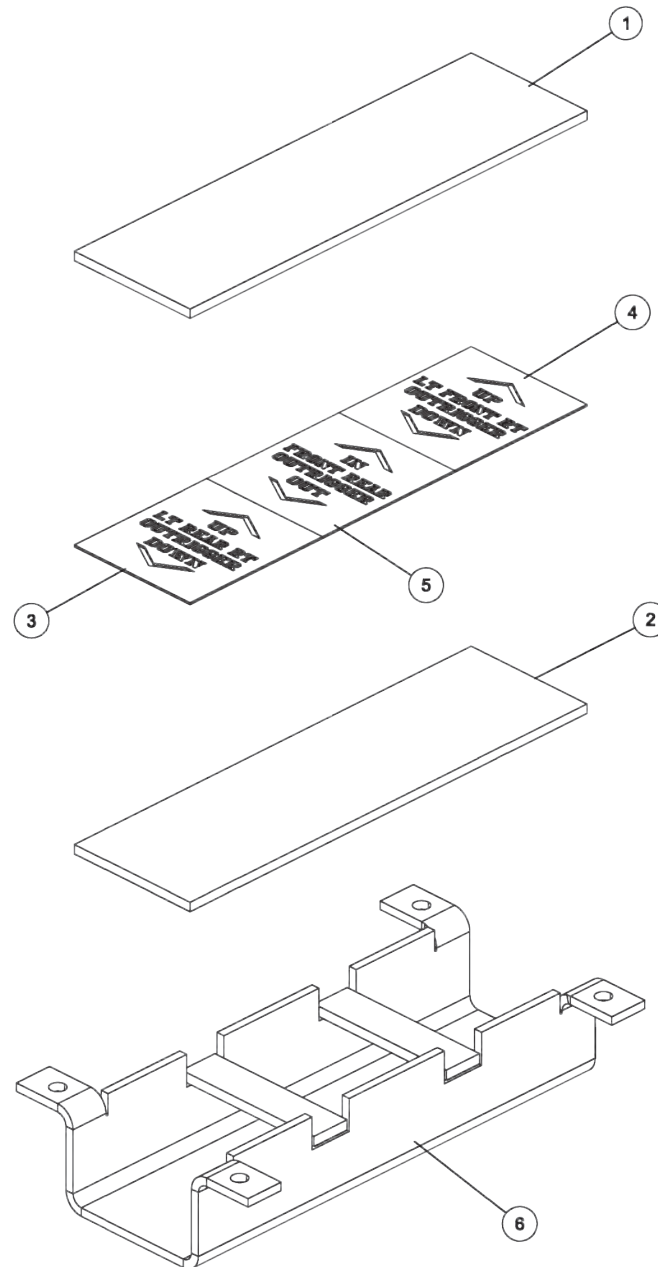

Section I - PARTS

0908745, ILLUMINATED LEGEND ASSEMBLY 6

Section I - PARTS

0908745, ILLUMINATED LEGEND ASSEMBLY 6 (cont'd)

ITEM	PART NUMBER	DESCRIPTION	QTY
--	0908745	ILLUMINATED LEGEND ASSEMBLY 6	
1	0307972	PLASTIC, DUST COVER-CLEAR 6	1
2	0307976	PLASTIC, COLOR LENS - RED 6	1
3	0501579	LEGEND, PANEL-REAR OUTRIGGER	1
4	0501580	LEGEND, PANEL-FRONT OUTRIGGER	1
5	0501581	LEGEND, PANEL-FRT/REAR OUTRIG	1
6	0807047	CHANNEL, LIGHT&LEGENDS WLMT 6	1