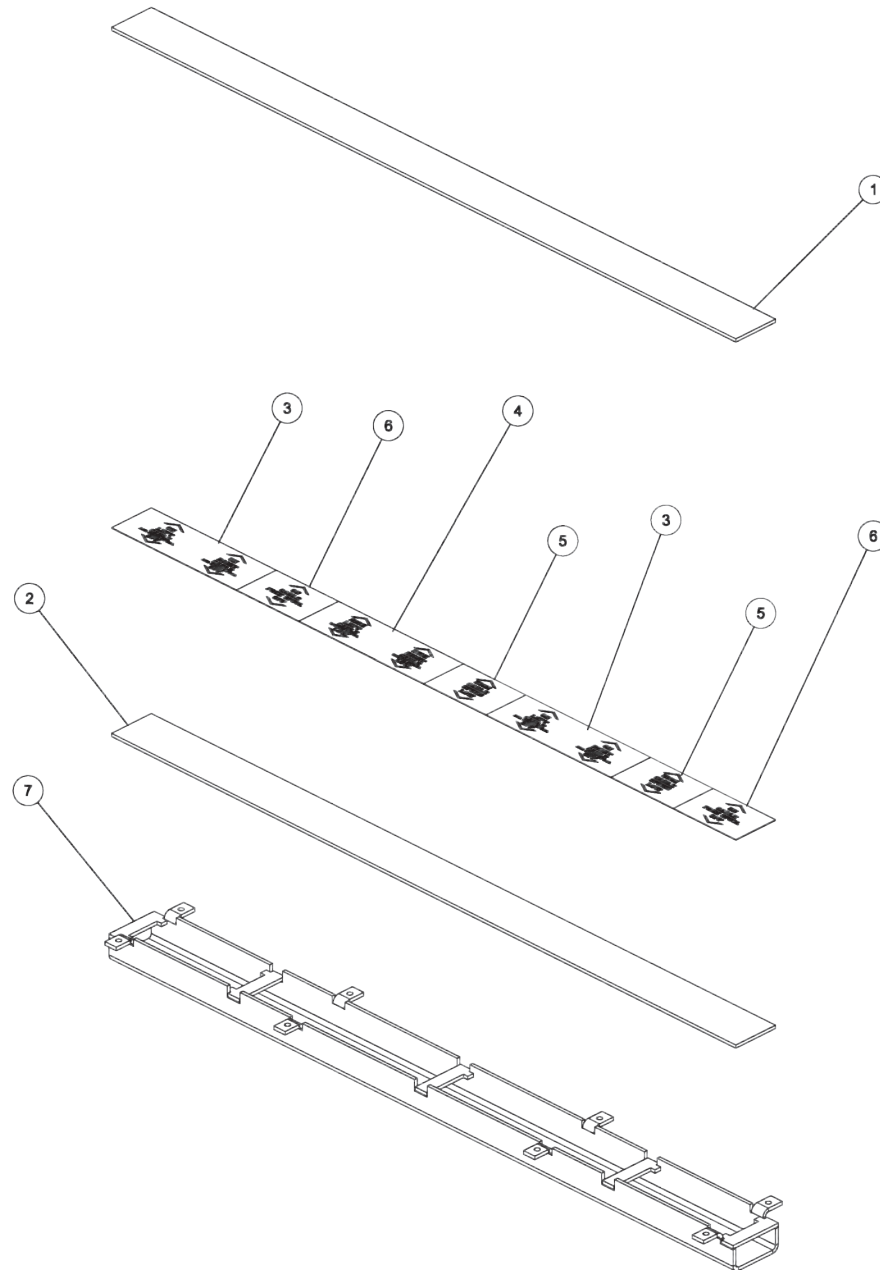

Section I - PARTS

09000139, ILLUMINATED LEGEND ASSEMBLY

Section I - PARTS

09000139, ILLUMINATED LEGEND ASSEMBLY (cont'd)

ITEM	PART NUMBER	DESCRIPTION	QTY
--	09000139	ILLUMINATED LEGEND ASSEMBLY	
1	0307971	PLASTIC, DUST COVER-CLEAR 27.5	1
2	0307975	PLASTIC, COLOR LENS - RED 27.5	1
3	0310040	FLEXLITE LED STRIP	1
4	0310041	FLEXLITE LED POWER WIRE	1
5	0310042	FLEXLITE LED JUMPER WIRE	1
6	0501589	LEGEND, PANEL-CABLE ON/OFF	2
7	0501590	LEGEND, PANEL-CABLE HIGH/LOW	1
8	0501591	LEGEND, PANEL-CABLE SPEED	2
9	0501593	LEGEND, PANEL-CABLE FREE SPOOL	2
10	0807046	CHANNEL,LIGHT&LEGEND WLMT 27.5	1