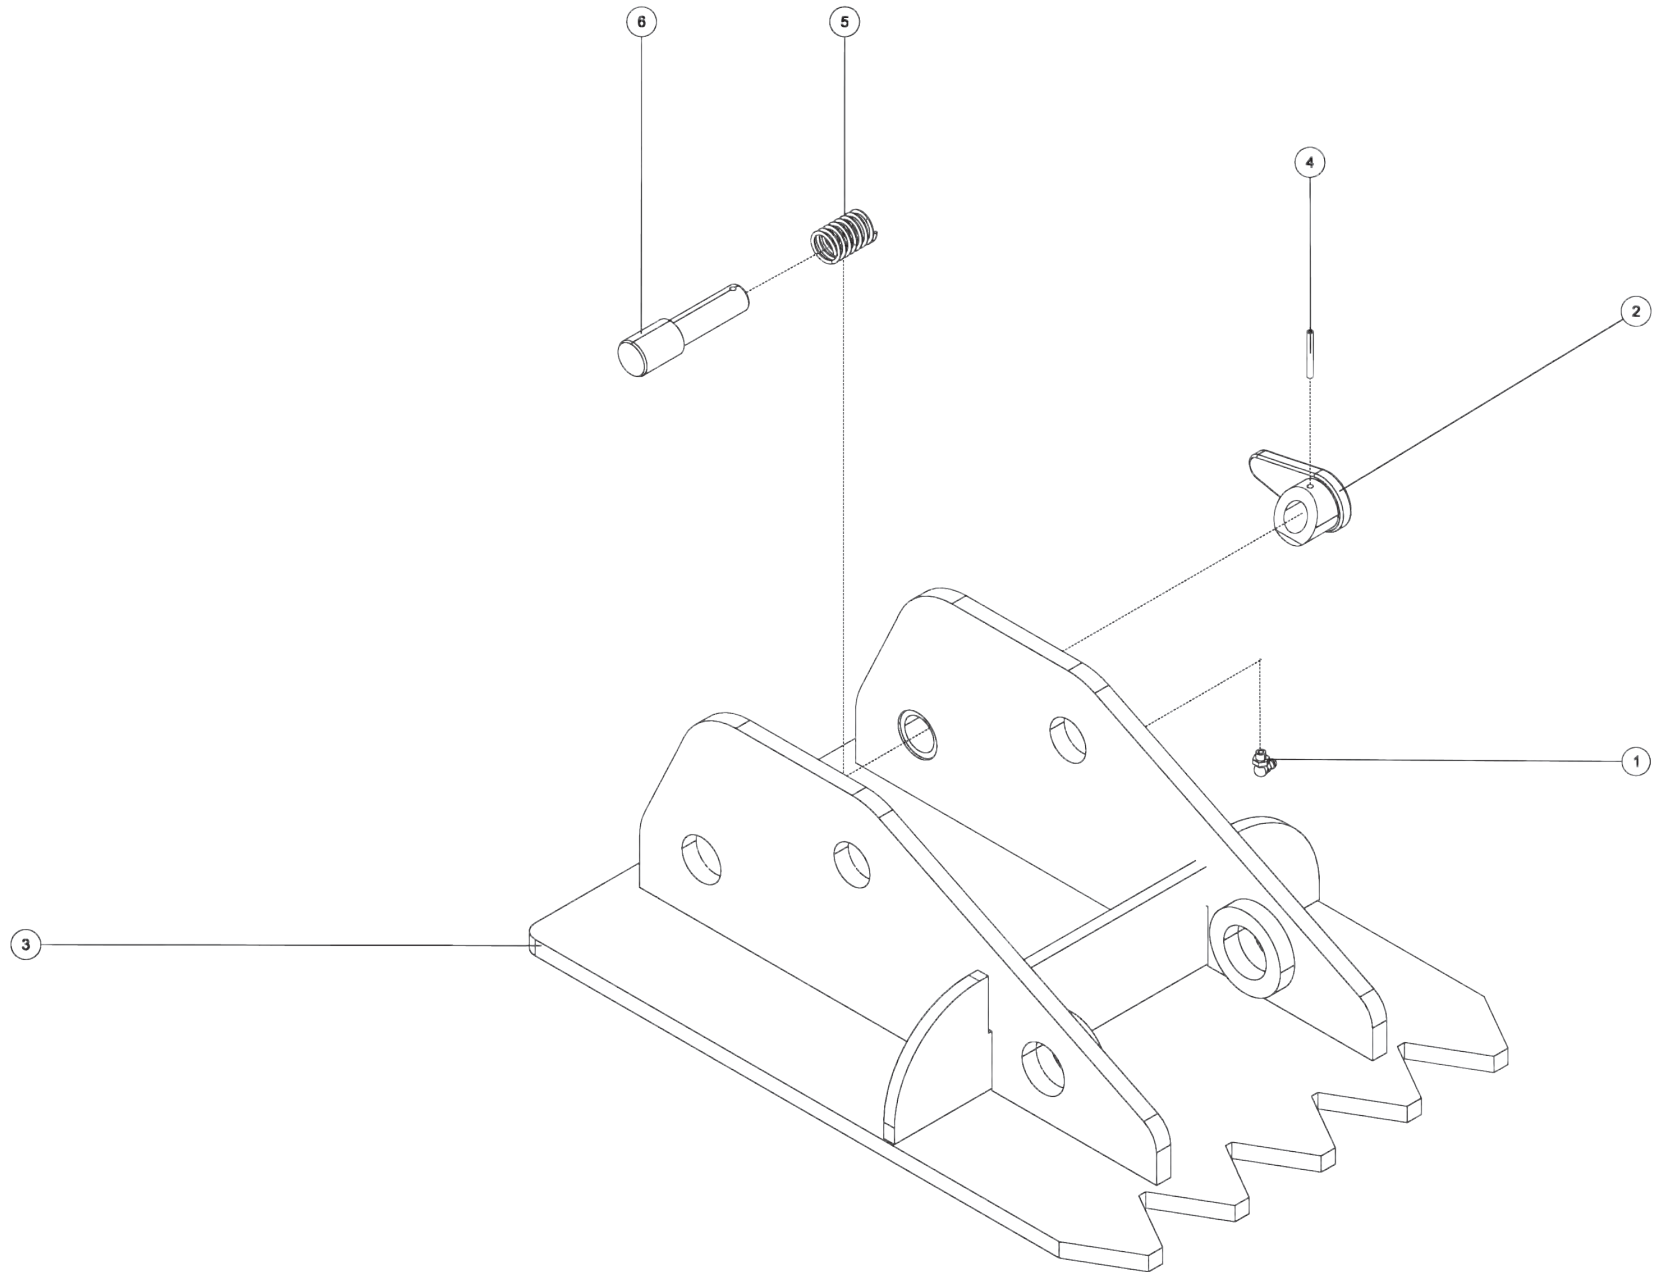

Section I - PARTS

22909010, FOOT ASSEMBLY (RH) -SIDEWINDER

Section I - PARTS

22909010, FOOT ASSEMBLY (RH) -SIDEWINDER (cont'd)

ITEM	PART NUMBER	DESCRIPTION	QTY
--	22909010	FOOT ASSEMBLY (RH) -SIDEWINDER	
1	0301397	GREASE FITTING, 1/4-28 90	1
2	0807036	HANDLE, CAM LOCK WLMT. LH	1
3	22908007	FOOT WLDT (RH)	1
4	HD0125	5/32X1 3/8SPRING PIN	1
5	HD1203	SPRING, COMP 15/16OD x	1
6	RB0296	PIN PLUNGER PULL LOCK	1