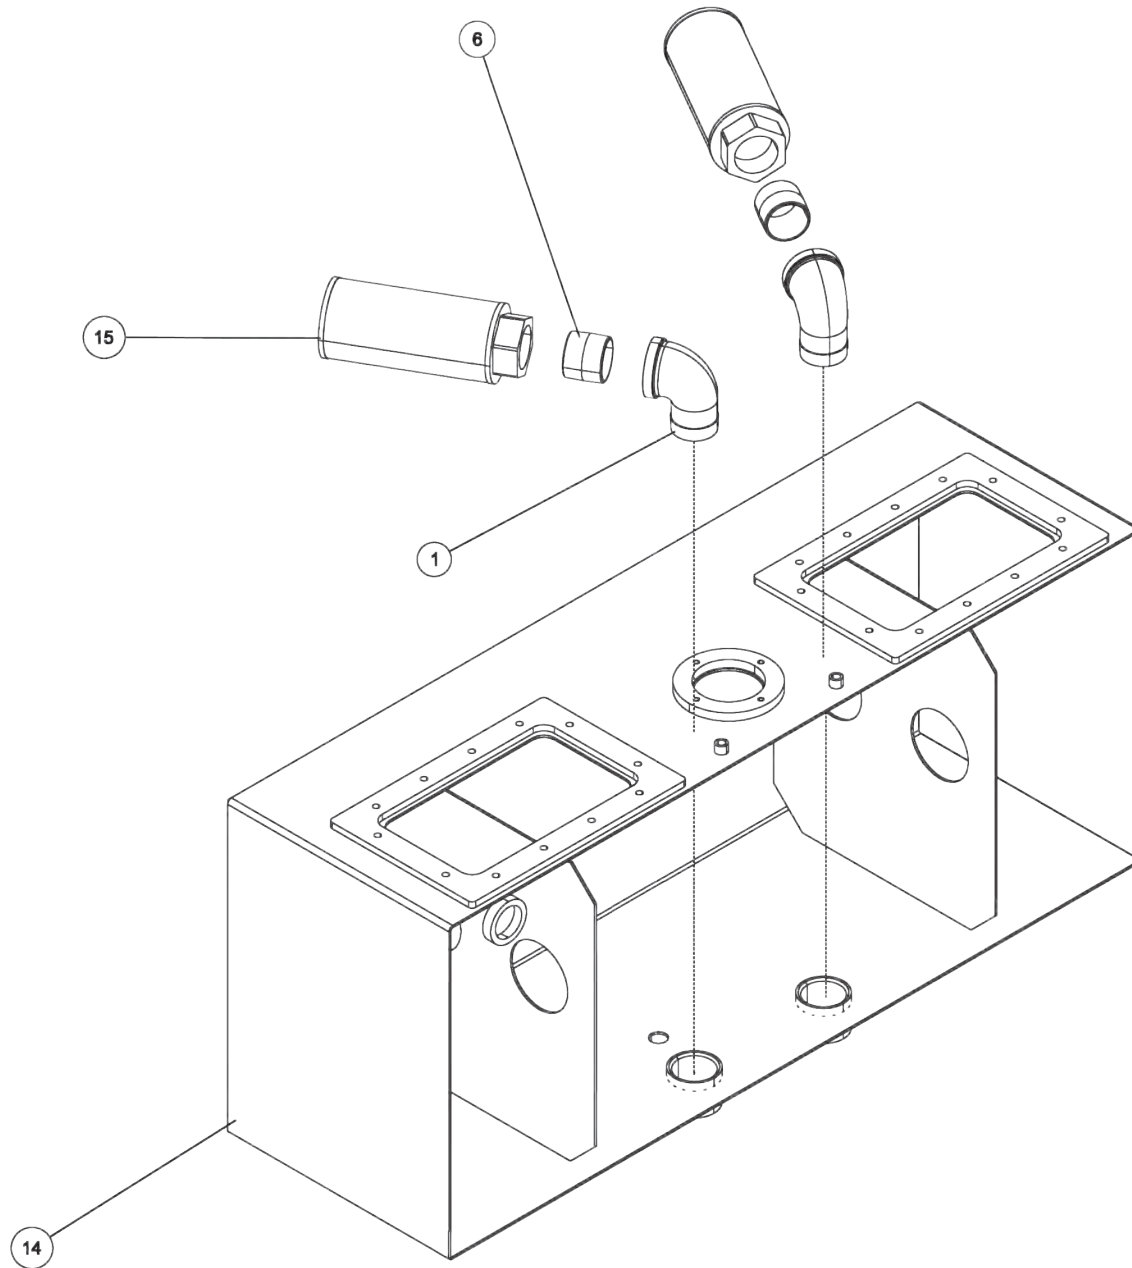

Section I - PARTS

25559013, RESERVOIR ASSEMBLY SPO

Section I - PARTS

25559013, RESERVOIR ASSEMBLY SPO (cont'd)

ITEM	PART NUMBER	DESCRIPTION	QTY
--	25559013	RESERVOIR ASSEMBLY SPO	
1	0300593	FITTING, 2BL STREET	2
2	0301541	SIGHT GAGE, TYPE SVM-24	1
3	0302227	CENTER BONDED MOUNT	4
4	0302228	SPECIAL WASHER (LORD	4
5	0303155	PIPE PLUG 3/4 NPT MAGNETIC	1
6	0310204	NIPPLE, 2 CLOSE	2
7	0310296	FILTR HEAD ASSY W ELEMENT	1
8	0310429	TANK COVER - FILTER & FILLER	1
9	0310430	TANK COVER & FILTER	1
10	0400126	SCREW, 3/8-16 X 1 HHC GR5	24
11	0400150	SCREW, 3/8-16 X 2-1/2 HHC GR5	4
12	0400392	NUT, 3/8-16 LOK	4
13	0400482	LKWASHER, 3/8	24
14	25558014	RESERVOIR WELDMENT-SPO	1
15	HC0634	STRAINER/FILTER	2