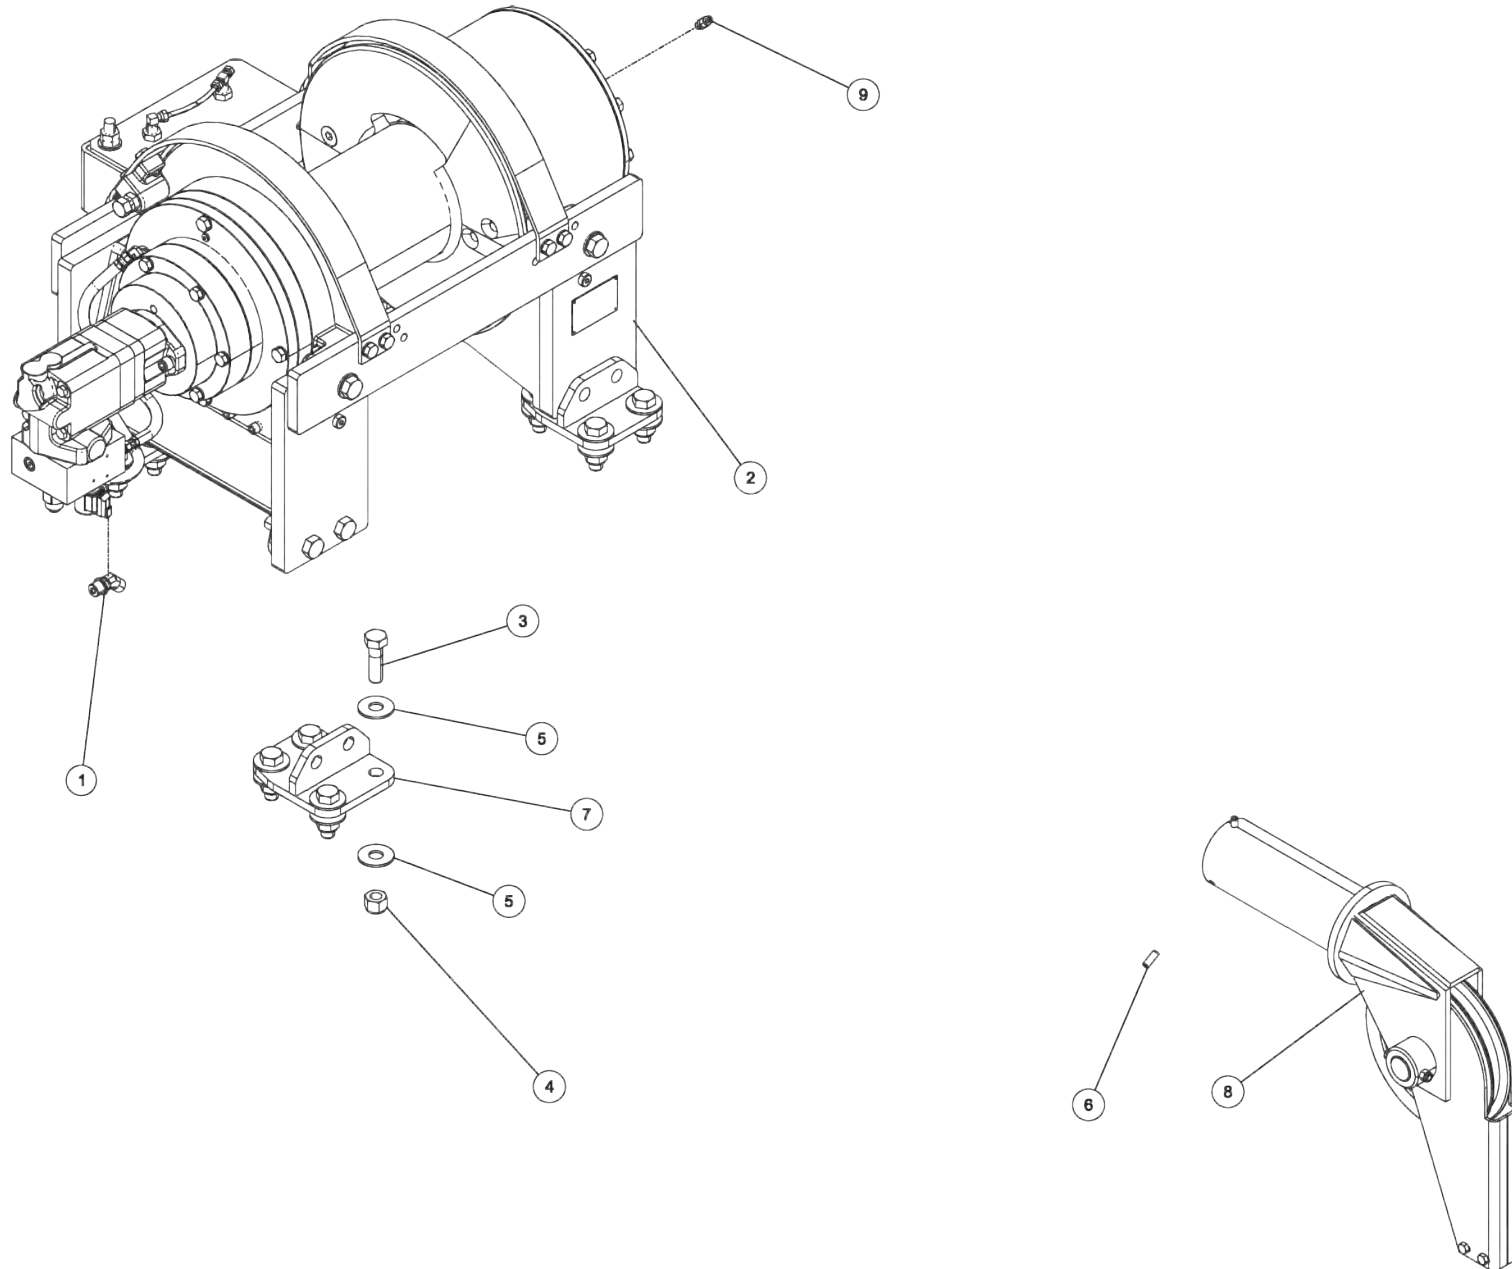

Section I - PARTS

09001440, 50K DRAG WINCH ASSEMBLY

Section I - PARTS

09001440, 50K DRAG WINCH ASSEMBLY (cont'd)

ITEM	PART NUMBER	DESCRIPTION	QTY
--	09001440	50K DRAG WINCH ASSEMBLY	
1	0302321	FITTING, ELB 45 DEG	2
2	0311878	WINCH 50K SHORT DRUM W TENS	1
3	0400288	SCREW, 3/4-10X2-1/2 HHC GR8	16
4	0400431	NUT, 3/4-10 LOK GR8	16
5	0400489	WASHER, 3/4 SAE GR8	32
6	0400554	PIN, 3/8X1 SPR	3
7	0807965	WINCH MTG BRACKET	4
8	0906532	SWIVEL - BOOM ASSEMBLY	1
9	9010520	FITTING-ELBOW 1/4T-1/4NPT	1