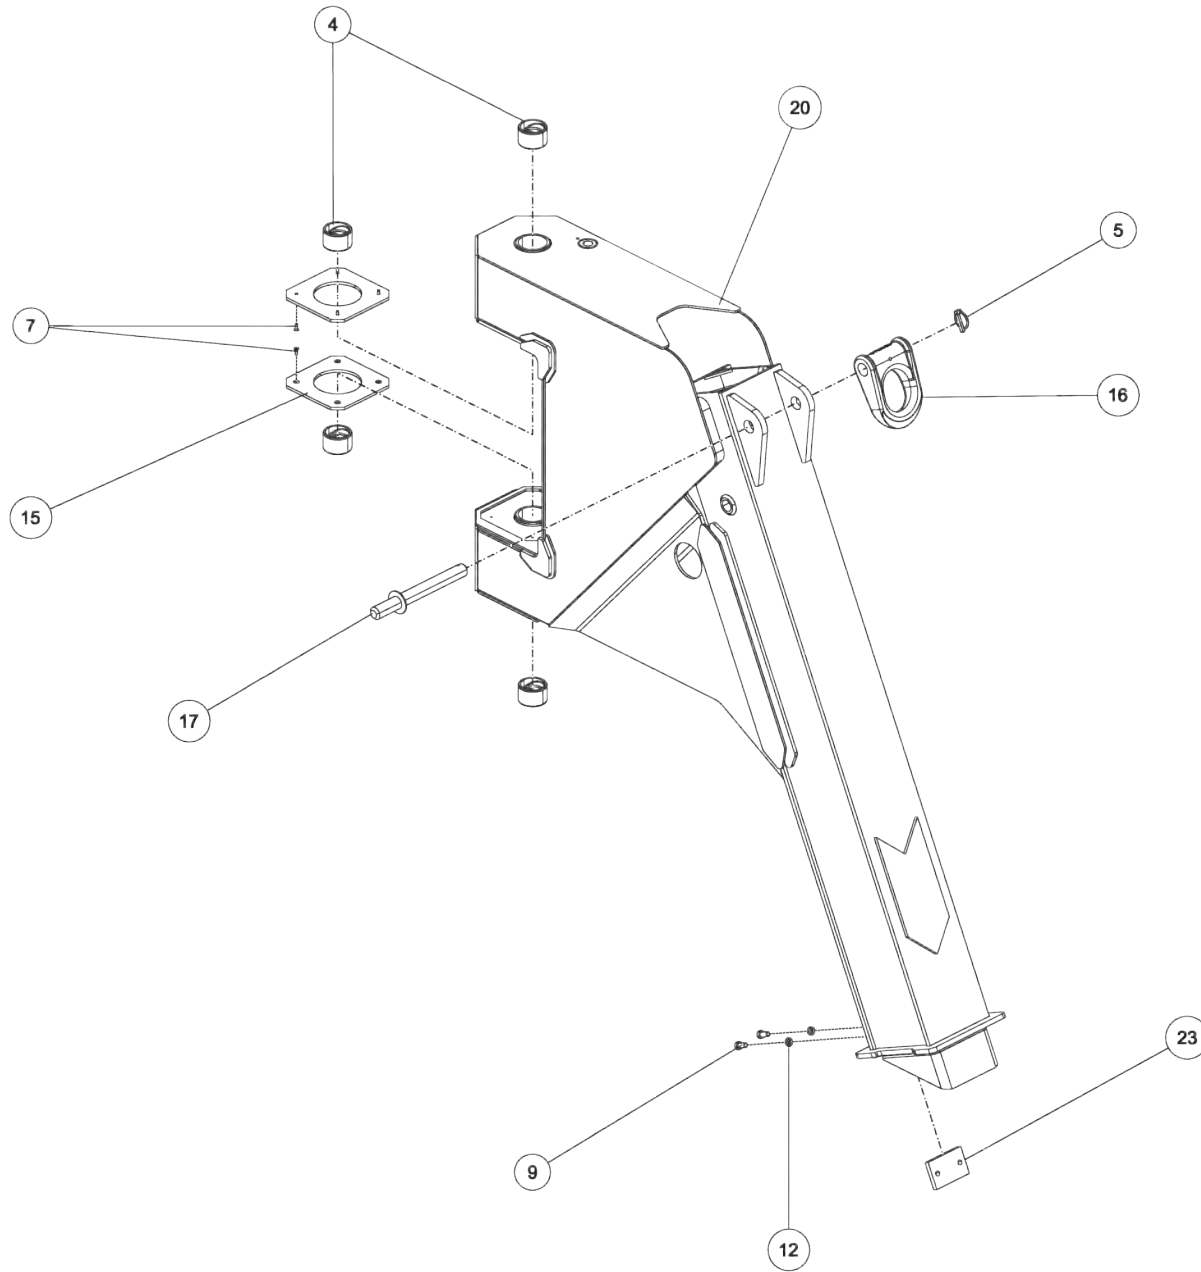

Section I - PARTS

24679012, LH LEG ASSEMBLY (USA)

Section I - PARTS

24679012, LH LEG ASSEMBLY (USA) (cont'd)

ITEM	PART NUMBER	DESCRIPTION	QTY
--	24679012	LH LEG ASSEMBLY (USA)	
1	0300044	FITT, HYD CONN. 6MJ-8MB	2
2	0300113	GREASE FITTING, 1/4-28 STR	3
3	03008128	CYLINDER, RXP LEG EXTEND	1
4	03010029	BUSHING, AL BZ 3.0X2.5X1.9	4
5	0301861	QUICK PIN,LINCH -B7932 PL 7/16	1
6	0400066	SCREW, 1/4-20X3/4 HHC GR5	4
7	0400079	SCREW, 1/4-20X3/4 FHS GR5	8
8	0400139	SET SCREW, 3/8-16X1-1/2 SOC	1
9	0400176	SCREW, 1/2-13X1 HHC GR5	2
10	0400392	NUT, 3/8-16 LOK	1
11	0400452	LKWASHER, 1/4	4
12	0400491	LKWASHER, 1/2	2
13	0713129	SHAFT, UPPER SPADE	1
14	0713510	PIN, CYL SIDEWINDR	2
15	0717797	PAD, THRUST SIDEWINDER LEG	2
16	0719585	D-RING, TOWING	1
17	0803923	PIN WLDT - D RING	1
18	22907002	PLATE - TUBE END	1
19	22909009	FOOT ASSEMBLY (LH) -SIDEWINDER	1
20	24678001	OUTER LEG WELDMENT LH	1
21	24678004	INNER LEG WELDMENT	1
22	9056125	1.25 NOM HVY DUTY RET RING EXT	4
23	930020001	SPACER PLATE STIFFLEG SU	1