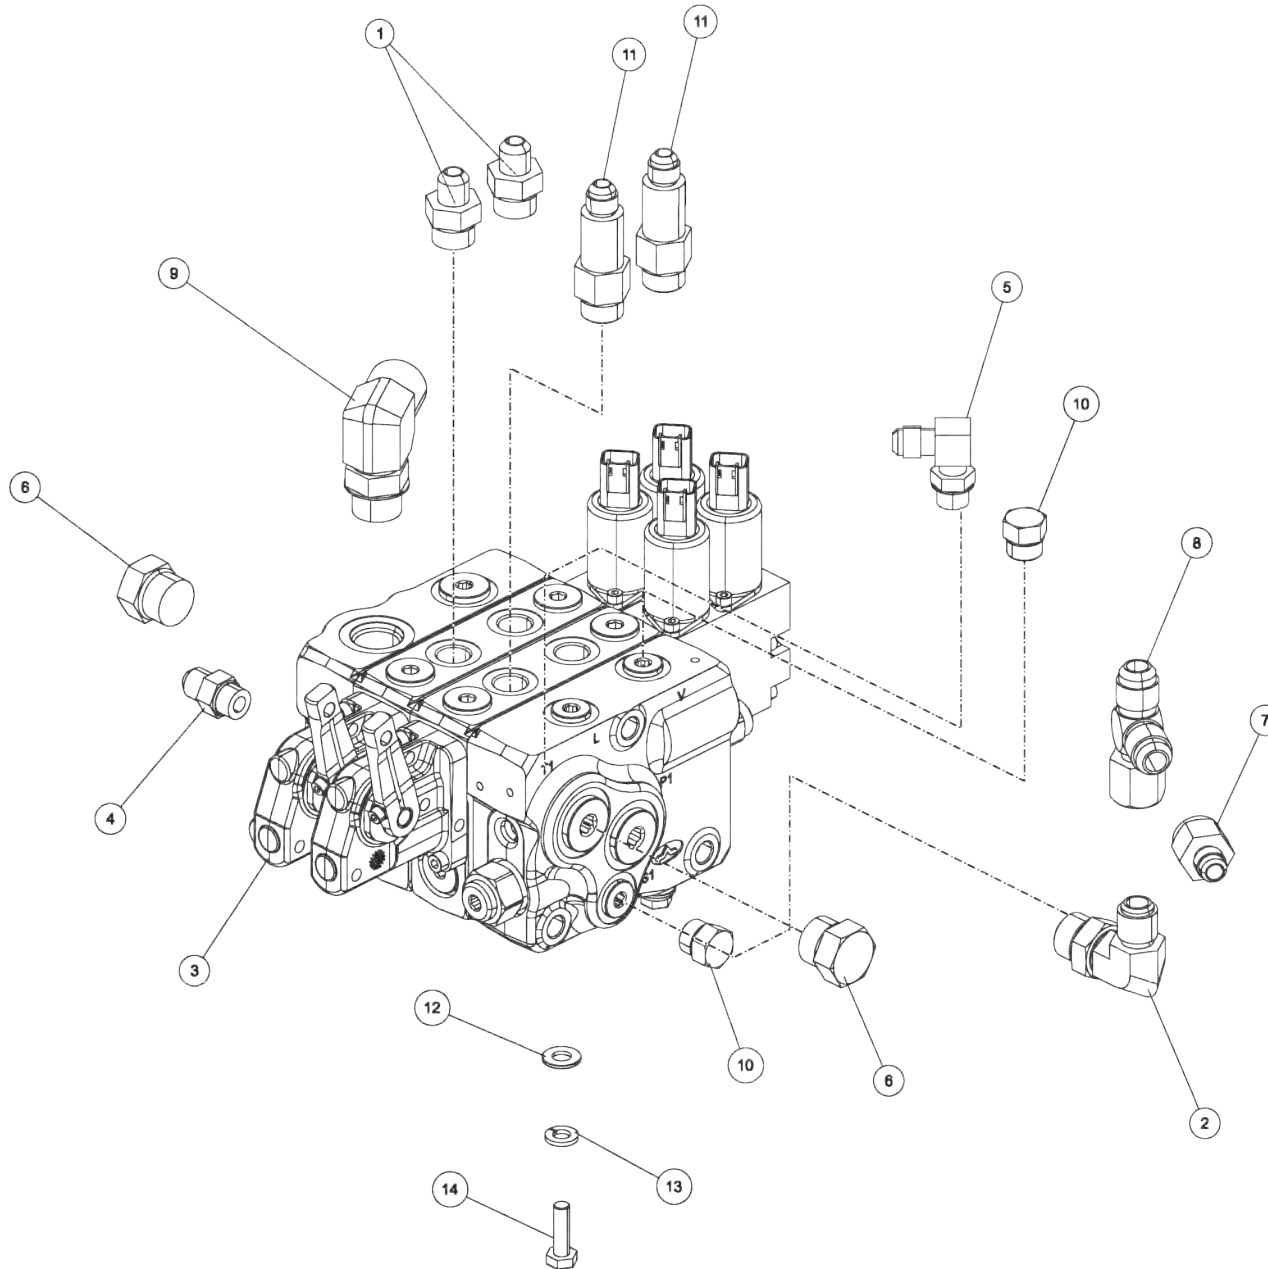

Section I - PARTS

09002244, VALVE ASSEMBLY, 1150 KNEE BOOM U/L

Section I - PARTS

09002244, VALVE ASSEMBLY, 1150 KNEE BOOM U/L (cont'd)

ITEM	PART NUMBER	DESCRIPTION	QTY
--	09002244	VALVE ASSY, 1150 KNEE BOOM U/L	
1	0300044	FITT, HYD CONN. 6MJ-8MB	2
2	0300052	FITTING, ELB 8MJ-10MB 90	1
3	03001780	VALVE, 4K U/L CONTROL	1
4	0301522	ADAPTER, 6MJ-6MB	1
5	0301620	FITTING, HYD. 6MJ - 6MB90	1
6	0301783	FIT-STR THRD O-RING PLUG 10MB	2
7	0301995	FITTING, ADAPTER STR	1
8	0302052	TEE, 8MJ-8FJX-8MJ RUN	1
9	0302085	FITTING, 90 DEG ADPTR	1
10	0302507	6 SAE PLUG (6MB PLUG)	2
11	0310289	FITTING-LONG ADAPTER 6MJ-8MBLL	2
12	0400463	WASHER, 5/16	3
13	0400464	LKWASHER, 5/16	3
14	0410540	SCREW, M8-1.25X25 HHC 8.8	3