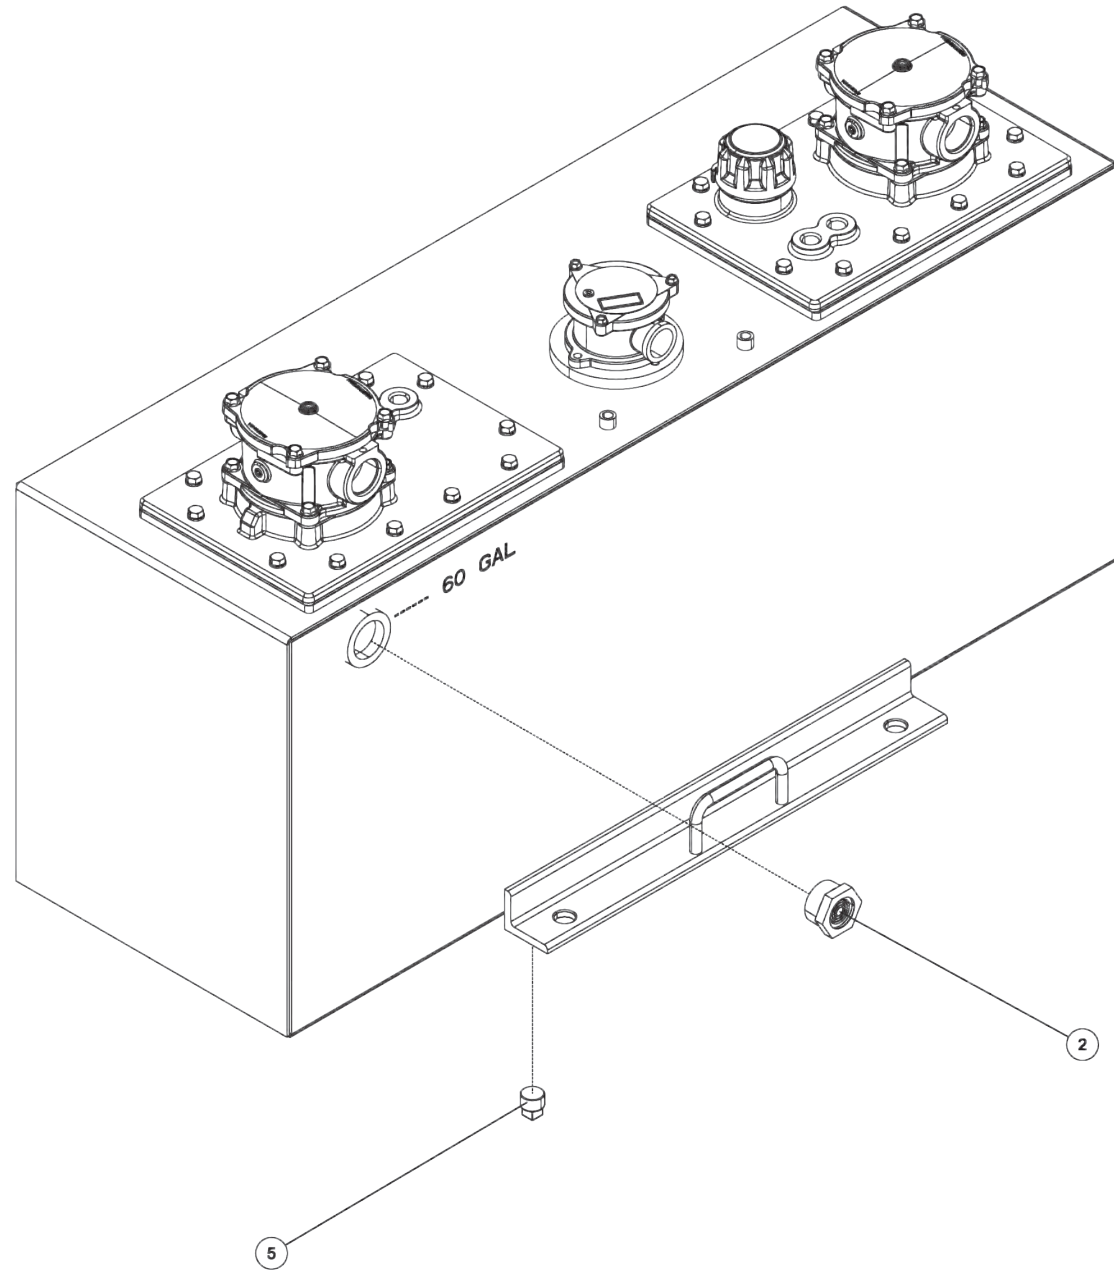

Section I - PARTS

25559013, RESERVOIR ASSEMBLY SPO (cont'd)

Section I - PARTS

25559013, RESERVOIR ASSEMBLY SPO (cont'd)

ITEM	PART NUMBER	DESCRIPTION	QTY
--	25559013	RESERVOIR ASSEMBLY SPO	
1	0300593	FITTING, 2BL STREET	2
2	0301541	SIGHT GAGE, TYPE SVM-24	1
3	0302227	CENTER BONDED MOUNT	4
4	0302228	SPECIAL WASHER (LORD	4
5	0303155	PIPE PLUG 3/4 NPT MAGNETIC	1
6	0310204	NIPPLE, 2 CLOSE	2
7	0310296	FILTR HEAD ASSY W ELEMENT	1
8	0310429	TANK COVER - FILTER & FILLER	1
9	0310430	TANK COVER & FILTER	1
10	0400126	SCREW, 3/8-16 X 1 HHC GR5	24
11	0400150	SCREW, 3/8-16 X 2-1/2 HHC GR5	4
12	0400392	NUT, 3/8-16 LOK	4
13	0400482	LKWASHER, 3/8	24
14	25558014	RESERVOIR WELDMENT-SPO	1
15	HC0634	STRAINER/FILTER	2