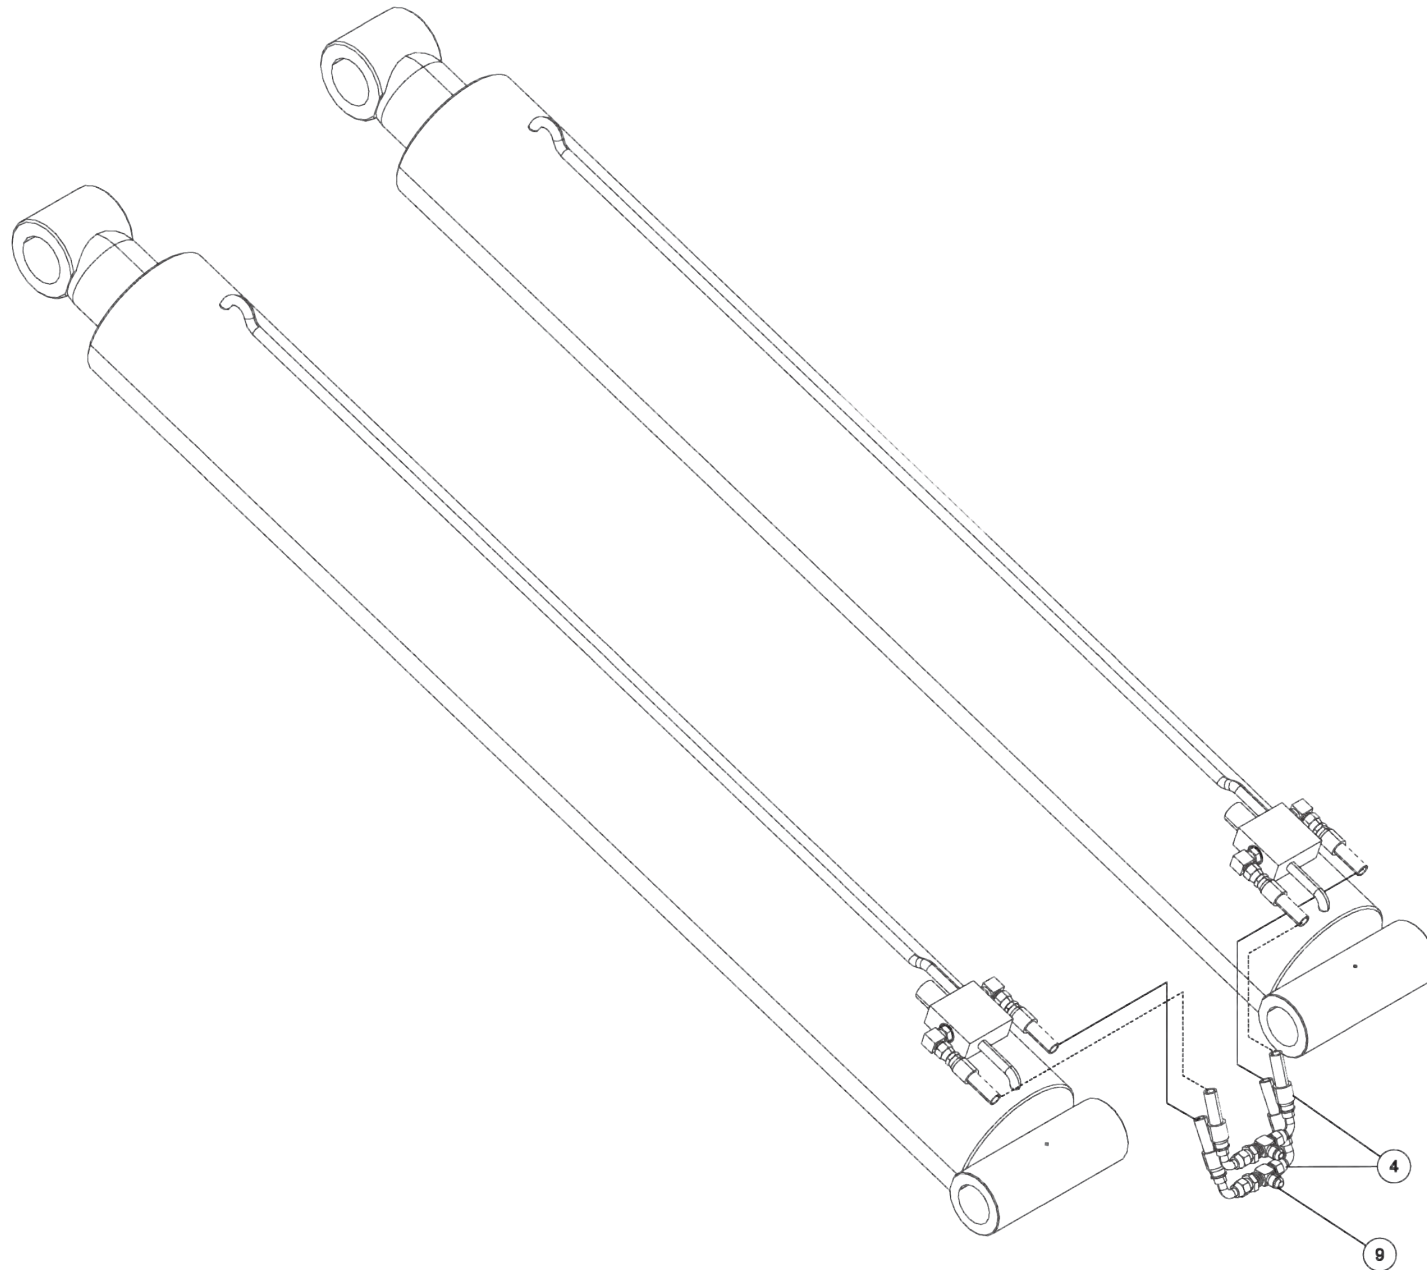

Section I - PARTS

0911548, WRECKER FRAME ASSEMBLY 1150 12V (cont'd)

Section I - PARTS

0911548, WRECKER FRAME ASSEMBLY 1150 12V (cont'd)

ITEM	PART NUMBER	DESCRIPTION	QTY
--	0911548	WRECKER FRAME ASSEMBLY 1150 12V	
1	0300113	GREASE FITTING, 1/4-28 STR	4
2	0300134	CLAMP, 1" HOSE INSULATED	1
3	0300188	CLAMP,1-1/2" HOSE	2
4	0300657	HOSE HYD, 46" LG	4
5	0301376	CONNECTOR 8 MJ - 10 MB	6
6	0301388	ELBOW, 8MJ-8MB90	4
7	0301471	HOSE, 30" 8FJK-8M3K-8FJX90	2
8	0301487	CLAMP HOSE 1/2 COVO909	1
9	0302574	FITTING-BULKHEAD RUN TEE	2
10	0302677	BREATHER VENT 1/8 MP	2
11	0302695	ADAPTER, 6MJ-4MB	1
12	0303365	BRACKET, MOUNTING - AIR PREP	1
13	0303994	HOSE ASSY- 22"	1
14	0306977	FITTING BRASS PLUG 1/8	5
15	0306978	TERMINAL BLOCK W/SCREW	1
16	0307396	SWING CONTROL VALVE	1
17	0307629	CYLINDER - BOOM LIFT	2
18	0310141	SOLENOID, AIR 12V STK 8 BANK	1
19	0310318	SWITCH - PRESSURE	1
20	0310381	ALARM, SWING (ECCO DT500)	1
21	0310634	FITTING 6MB-4FP	1
22	0311453	250 SWING DRIVE W/INTERNAL BRK	1
23	0311454	MOTOR, HYDRAULIC, PARKER	1
24	0400009	SCREW, 8-32X1-1/2 PRH SS	2
25	0400066	SCREW, 1/4-20X3/4 HHC GR5	4
26	0400070	SCREW, 1/4-20X1 HHC GR5	3
27	0400081	SCREW, 1/4-20X3-1/2 HHC GR5	2
28	0400126	SCREW, 3/8-16X1 HHC GR5	14
29	0400176	SCREW, 1/2-13X1 HHC GR5	2
30	0400180	SCREW, 1/2-13X6 HHC GR5	1
31	0400188	SCREW, 1/2-13X2 HHC GR5	4
32	0400206	SCREW, 1/2-13X5 HHC GR5	2
33	0400254	SCREW, 5/8-11X2-1/2 HHC GR5	16

ITEM	PART NUMBER	DESCRIPTION	QTY
34	0400318	SCREW, 1-8X3 SHC	4
35	0400336	SCREW, 1-8X3 HHC GR8	31
36	0400351	NUT, 8-32 HEX	2
37	0400366	NUT, 1/4-20 HEX	1
38	0400367	NUT, 1/4-20 LOK	7
39	0400392	NUT, 3/8-16 LOK	6
40	0400408	NUT, 1/2-13 LOK	7
41	0400451	WASHER, 1/4	4
42	0400452	LKWASHER, 1/4	4
43	0400458	LKWASHER, 1/4 EXT	1
44	0400480	WASHER, 3/8	16
45	0400482	LKWASHER, 3/8	10
46	0400491	LKWASHER, 1/2	2
47	0400492	USS FLAT WASHER, 1/2	8
48	0400508	LKWASHER, 5/8	16
49	0400522	WASHER, 1-1/16X2X1/8 TH YZ	35
50	0400687	SCREW, 10-24X3/4 PRH SS	4
51	0400752	NUT, 10-24 LOK EXT	4
52	0400816	WASHER, M10 SS	2
53	0718495	SHAFT-LIFT CYL PIVOT (FRAME)	2
54	0719162	PLATE, ACCESS COVER	2
55	0722103	SHAFT - BOOM PIVOT	1
56	0726417	PLATE-SWIVEL LOCK	1
57	0726421	OMNEX PANEL	1
58	0726422	ANGLE, SWIVEL LOCK	1
59	0726423	LONG ANGLE, SWIVEL LOCK	1
60	0810223	WRECKER FRM WLD 1150	1
61	0810233	AIR VALVE MTG PLATE WLD 1150	1
62	9010030	FITT, BRASS ELBOW 1/4T-1/8MPX	1
63	9010520	FITTING-ELBOW 1/4T-1/4NPT	2
64	9011071	FITT, BRASS TEE 1/4T-1/4T-1/4T	1
65	HA0131	REGULATOR , AIR	1
66	HA0132	GAUGE 0-160 PSI	1
67	HC1291	FITTING, 4MJ-4MB STR THR	1