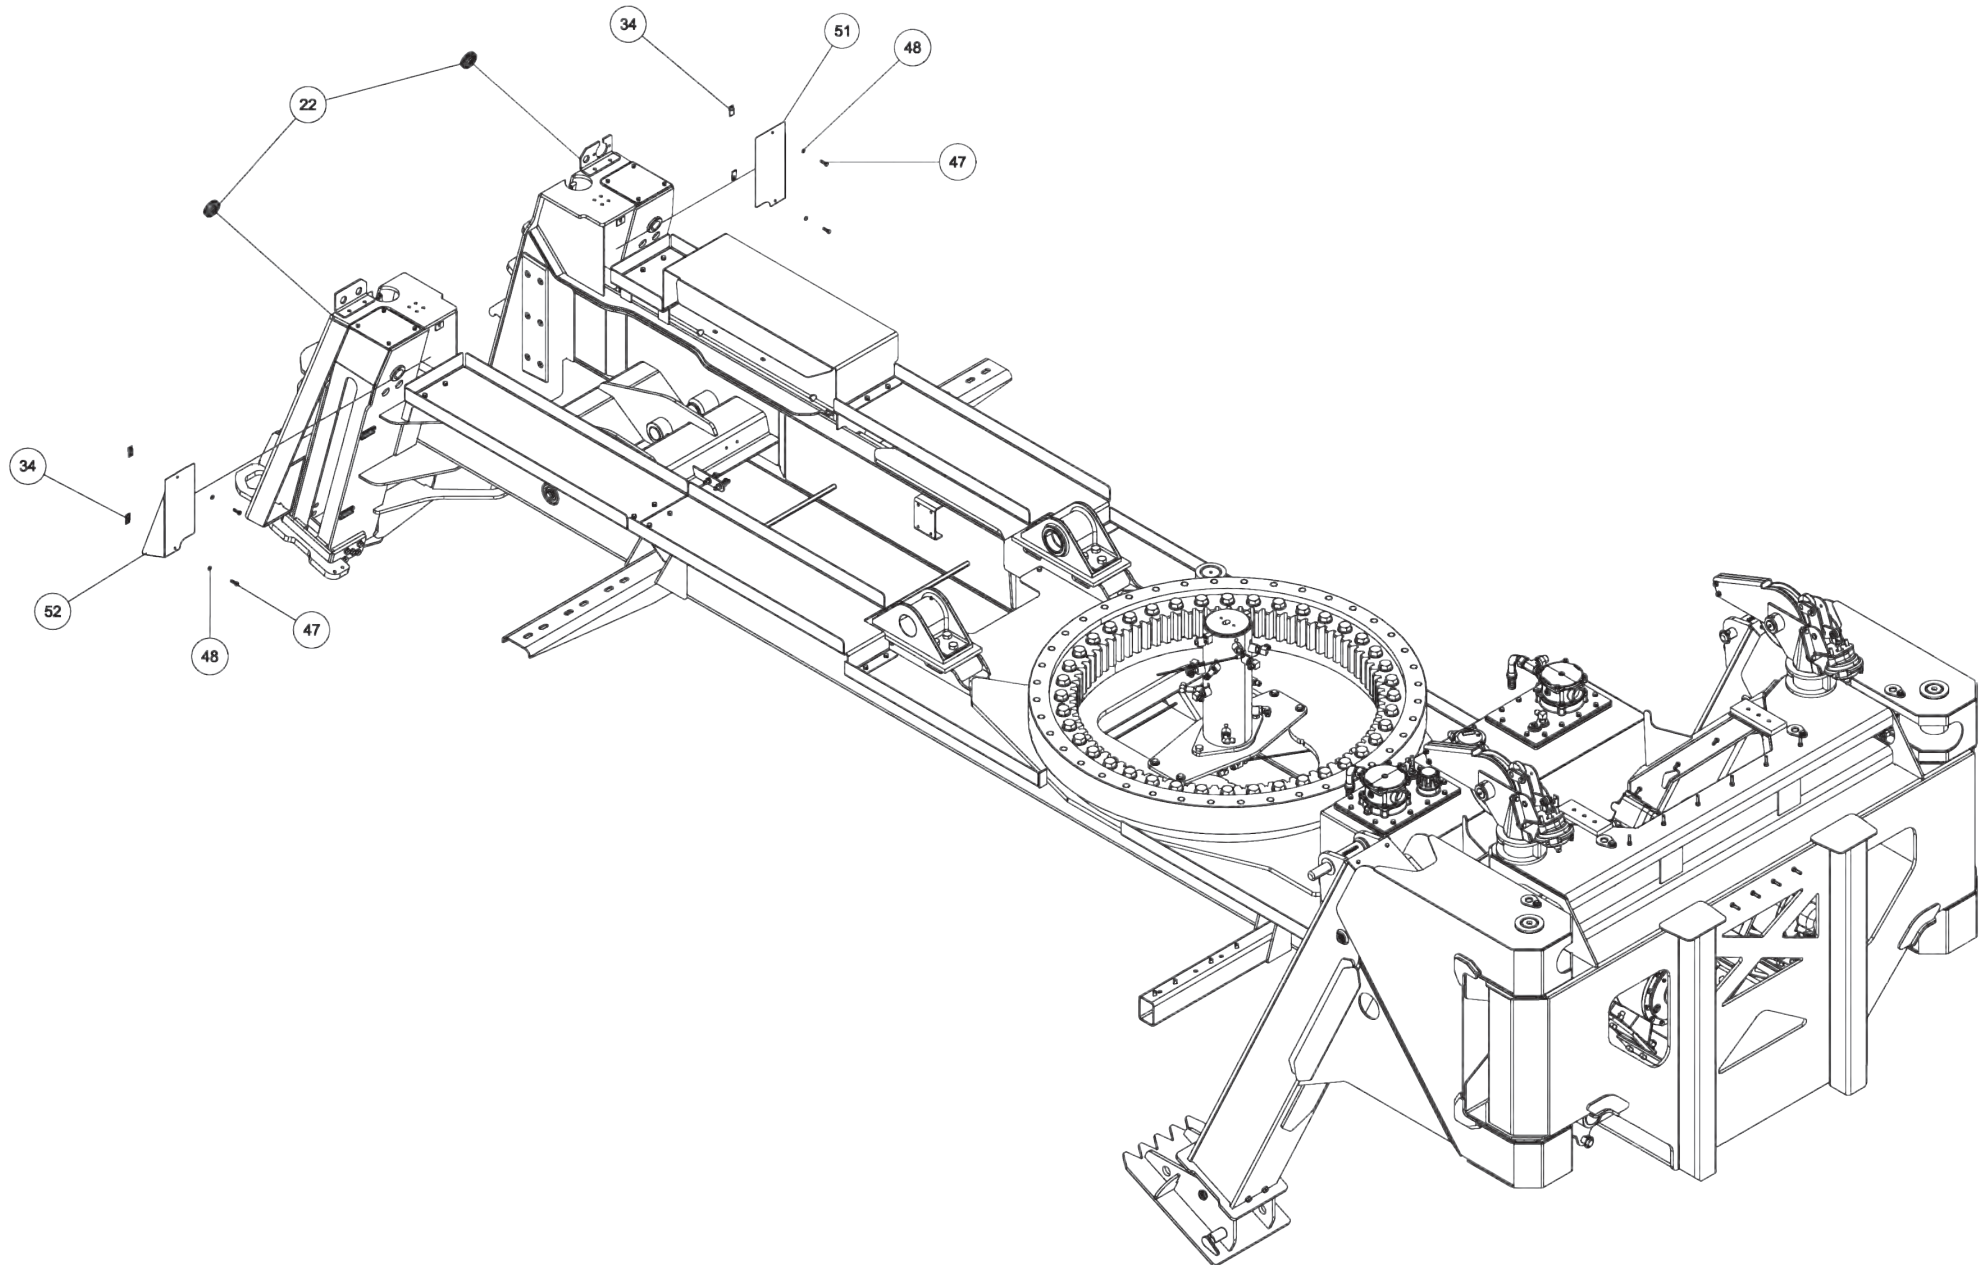

Section I - PARTS

09004042, SUBFRAME ASSEMBLY, 1150 KNEE RXP (cont'd)

Section I - PARTS

09004042, SUBFRAME ASSEMBLY, 1150 KNEE RXP (cont'd)

ITEM	PART NUMBER	DESCRIPTION	QTY
--	09004042	SUBFRAME ASSEMBLY, 1150 KNEE RXP	
1	0300041	CONNECTOR, 8MJ-8MB	4
2	0300108	SNAP RING, 2.5 5100-250	2
3	0300113	GREASE FITTING, 1/4-28 STR	5
4	0300229	FITTING, ELB 8MJ-8MP90	1
5	0300347	PLUG, 1/2 SQ HEAD BLK	1
6	03010029	BUSHING, AL BZ 3.0X2.5X1.9	4
7	0301368	ADAPTER, 16MB-12MJ	1
8	03016107	HYD TEE, 16MJ-16FJX-16MJ	1
9	0301620	FITTING, HYD. 6MJ - 6MB90	4
10	0301696	FITTING, ELB 90 DEG 6MJ-6FJX90	1
11	0301781	FITTING, SWV NUT RUN TEE	1
12	0301895	GREASE FITTING, 1/8 STR PTF	8
13	0302170	FITTING, SWV 90 DEG BENT	2
14	0302474	PIN, LINCH 3/16	8
15	0302538	BUSHING - U/L	2
16	0302575	FITTING-BULKHEAD RUN TEE	2
17	0302727	FITTING, HYD CONN	2
18	0306746	CYL HYD - FOLD	2
19	0307061	WINCH-35K DP 2-SP N.DRUM W/TEN	2
20	0307345	CONNECTOR, 16FJ-12MJ	1
21	0310432	FITTING - ADAPTER 16MJ-20MB	2
22	0310637	PLUG, HOLE	2
23	0311747	BEARING ROTATOR	1
24	0312575	BOOM PIVOT BRKT-MACHINED	2
25	0400070	SCREW, 1/4-20X1 HHC GR5	8
26	0400109	SCREW, 5/16-18X1 HHC GR5	1
27	0400126	SCREW, 3/8-16X1 HHC GR5	4
28	0400132	SCREW, 3/8-16X1-1/2 HHC GR5	19
29	0400206	SCREW, 1/2-13X5 HHC GR5	2
30	0400237	SCREW, 1/2-13X4 HHC GR5	2
31	0400262	SCREW, 5/8-11X2-1/2 HHC GR8	32
32	0400286	SCREW, 3/4-10X2-3/4 HHC GR8	12
33	0400338	SCREW, 1-8X6-1/2 HHC GR8	41
34	0400379	NUT, 5/16-18 SPR J	8
35	0400408	NUT, 1/2-13 LOK	4
36	0400416	NUT, 1/2-13 LOK GR8	4
37	0400426	NUT, 5/8-11 LOK GR8	32
38	0400431	NUT, 3/4-10 LOK GR8	12
39	0400452	LKWASHER, 1/4	8
40	0400480	WASHER, 3/8	4
41	0400482	LKWASHER, 3/8	4
42	0400491	LKWASHER, 1/2	10
43	0400497	WASHER, 1/2 GR8	6
44	0400503	WASHER, 5/8 GR8	32

ITEM	PART NUMBER	DESCRIPTION	QTY
45	0400522	WASHER, 1-1/16X2X1/8 TH YZ	41
46	0400980	SCREW, 3/8-16X1 FHS	12
47	0402032	SCREW, 5/16-18X1 HHC SS	4
48	0402118	LKWASHER, 5/16 SS	8
49	0402121	LKWASHER, 3/8 SS	16
50	07002416	PIN, U/L LIFT CYLINDER BASE	2
51	07002417	COVER, LEFT CHAIN BOX	1
52	07002418	COVER, RIGHT CHAIN BOX	1
53	07002692	FLOOR SHEET, MID CENTER COVER	1
54	07002693	FLOOR SHEET, LEFT MID DECK	1
55	07002696	FLOOR SHEET, RIGHT MID DECK	1
56	07002697	FLOOR SHEET, LEFT REAR DECK	1
57	07002698	FLOOR SHEET, RIGHT REAR DECK	1
58	07002699	CHANNEL, VALVE COVER	1
59	07008501	PLATE, FRONT HYD COVER	1
60	07030626	PLATE - SPACER	4
61	0714581	PLATE, BOLTING	4
62	0715947	ANGLE, WINCH MTG	2
63	0715948	ANGLE, WINCH MTG	2
64	0715949	ANGLE, WINCH MTG	2
65	0715950	ANGLE, WINCH MTG	2
66	0717763	PIN, FLEET SHEAVE	2
67	0717843	PIN, CABLE RETAINER	4
68	0722002	PLATE - REAR O/R COVER	2
69	0724476	PAD - NYLATORN - BBOM GUIDE	2
70	0725440	SHIM, WINCH, 35K DP	8
71	0725476	PLATE HYD SWIVEL MTG	1
72	08003512	SUBFRAME FINAL WLMT, 1150K RXP	1
73	0806727	PIN - PIVOT WLDT	2
74	09000229	PIVOT MTG HOUSE LOCK ASSY	2
75	0906572	KIT-WINCH CABLE STOW	2
76	0908055	REVERSING SHEAVE SUB-ASSEMBLY	2
77	0908062	CABLE SHEAVE & TENSIONER ASSY	2
78	0908432	ROTATOR PINLOCK ASSY	1
79	0910915	KIT, FRONT VALVE MOUNTING	1
80	0911877	KIT, SWIVEL PKG HYD ROTARY	1
81	24679012	LH LEG ASSEMBLY (USA)	1
82	24679013	RH LEG ASSEMBLY (USA)	1
83	25559013	RESERVOIR ASSEMBLY SPO	1
84	26687634	THRUST WASHER	2
85	805352500	PIN WELDT UPPER TILT CY	4
86	9010520	FITTING-ELBOW 1/4T-1/4NPT	2
87	9041402	1/2 NC X 1 1/4 HHCS PLT GR8	10
88	9041406	1/2 NC X 2 1/2 HHCS PL GR8	4