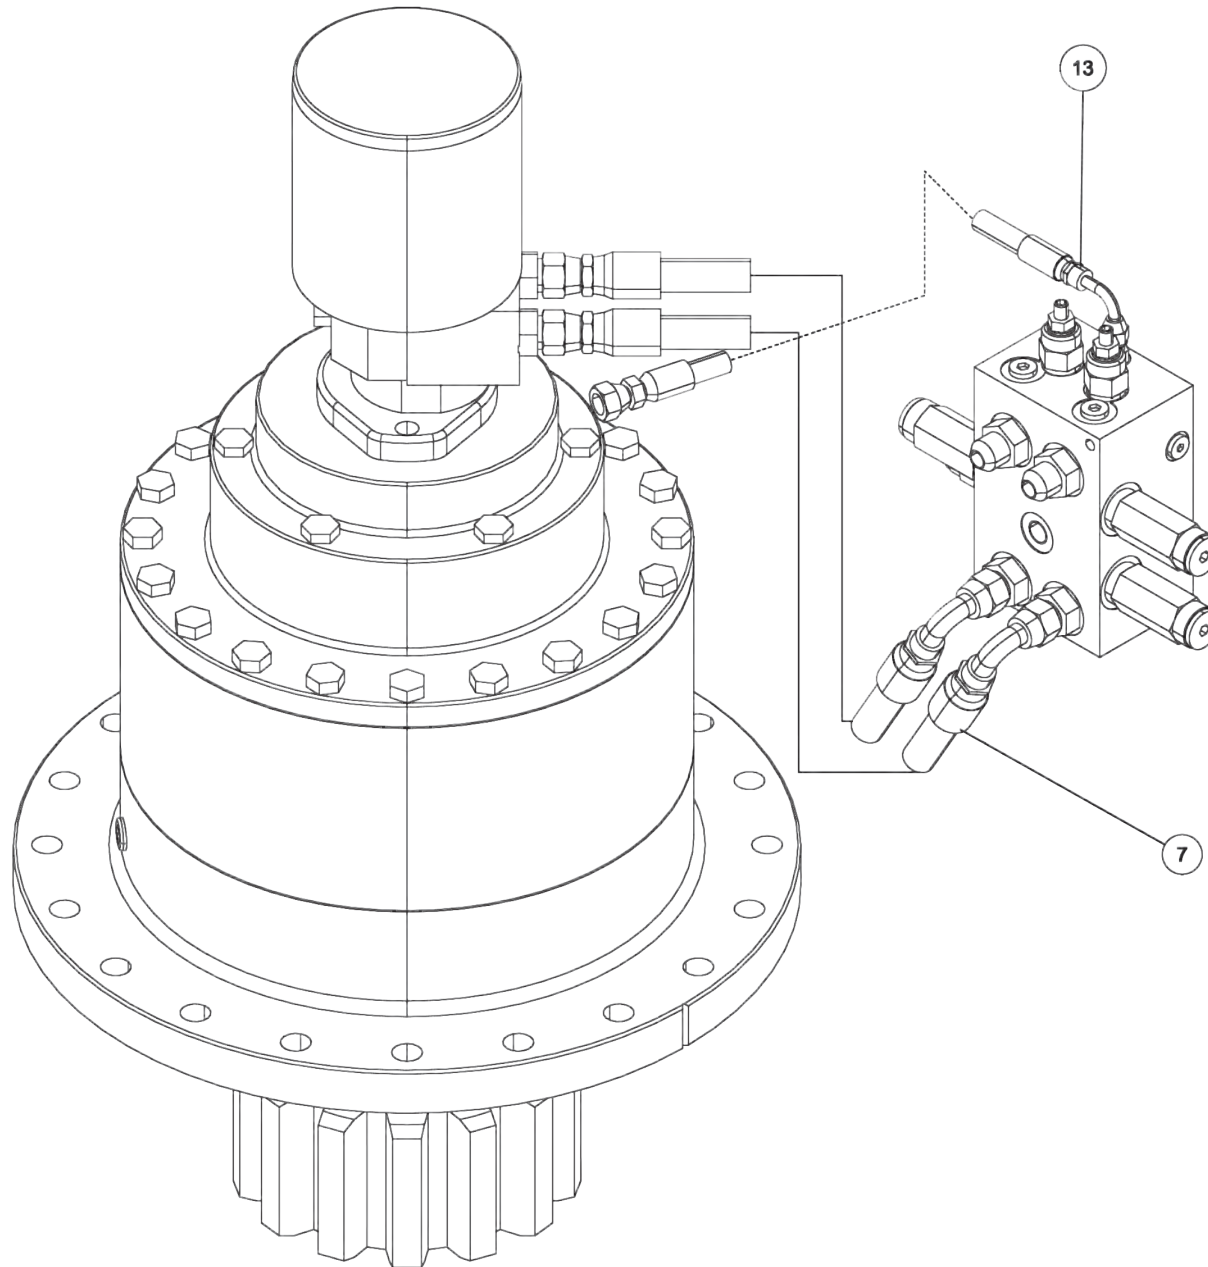

Section I - PARTS

0911548, WRECKER FRAME ASSEMBLY 1150 12V (cont'd)

Section I - PARTS

0911548, WRECKER FRAME ASSEMBLY 1150 12V (cont'd)

ITEM	PART NUMBER	DESCRIPTION	QTY
--	0911548	WRECKER FRAME ASSEMBLY 1150 12V	
1	0300113	GREASE FITTING, 1/4-28 STR	4
2	0300134	CLAMP, 1" HOSE INSULATED	1
3	0300188	CLAMP,1-1/2" HOSE	2
4	0300657	HOSE HYD, 46" LG	4
5	0301376	CONNECTOR 8 MJ - 10 MB	6
6	0301388	ELBOW, 8MJ-8MB90	4
7	0301471	HOSE, 30" 8FJK-8M3K-8FJX90	2
8	0301487	CLAMP HOSE 1/2 COVO909	1
9	0302574	FITTING-BULKHEAD RUN TEE	2
10	0302677	BREATHER VENT 1/8 MP	2
11	0302695	ADAPTER, 6MJ-4MB	1
12	0303365	BRACKET, MOUNTING - AIR PREP	1
13	0303994	HOSE ASSY- 22"	1
14	0306977	FITTING BRASS PLUG 1/8	5
15	0306978	TERMINAL BLOCK W/SCREW	1
16	0307396	SWING CONTROL VALVE	1
17	0307629	CYLINDER - BOOM LIFT	2
18	0310141	SOLENOID, AIR 12V STK 8 BANK	1
19	0310318	SWITCH - PRESSURE	1
20	0310381	ALARM, SWING (ECCO DT500)	1
21	0310634	FITTING 6MB-4FP	1
22	0311453	250 SWING DRIVE W/INTERNAL BRK	1
23	0311454	MOTOR, HYDRAULIC, PARKER	1
24	0400009	SCREW, 8-32X1-1/2 PRH SS	2
25	0400066	SCREW, 1/4-20X3/4 HHC GR5	4
26	0400070	SCREW, 1/4-20X1 HHC GR5	3
27	0400081	SCREW, 1/4-20X3-1/2 HHC GR5	2
28	0400126	SCREW, 3/8-16X1 HHC GR5	14
29	0400176	SCREW, 1/2-13X1 HHC GR5	2
30	0400180	SCREW, 1/2-13X6 HHC GR5	1
31	0400188	SCREW, 1/2-13X2 HHC GR5	4
32	0400206	SCREW, 1/2-13X5 HHC GR5	2
33	0400254	SCREW, 5/8-11X2-1/2 HHC GR5	16

ITEM	PART NUMBER	DESCRIPTION	QTY
34	0400318	SCREW, 1-8X3 SHC	4
35	0400336	SCREW, 1-8X3 HHC GR8	31
36	0400351	NUT, 8-32 HEX	2
37	0400366	NUT, 1/4-20 HEX	1
38	0400367	NUT, 1/4-20 LOK	7
39	0400392	NUT, 3/8-16 LOK	6
40	0400408	NUT, 1/2-13 LOK	7
41	0400451	WASHER, 1/4	4
42	0400452	LKWASHER, 1/4	4
43	0400458	LKWASHER, 1/4 EXT	1
44	0400480	WASHER, 3/8	16
45	0400482	LKWASHER, 3/8	10
46	0400491	LKWASHER, 1/2	2
47	0400492	USS FLAT WASHER, 1/2	8
48	0400508	LKWASHER, 5/8	16
49	0400522	WASHER, 1-1/16X2X1/8 TH YZ	35
50	0400687	SCREW, 10-24X3/4 PRH SS	4
51	0400752	NUT, 10-24 LOK EXT	4
52	0400816	WASHER, M10 SS	2
53	0718495	SHAFT-LIFT CYL PIVOT (FRAME)	2
54	0719162	PLATE, ACCESS COVER	2
55	0722103	SHAFT - BOOM PIVOT	1
56	0726417	PLATE-SWIVEL LOCK	1
57	0726421	OMNEX PANEL	1
58	0726422	ANGLE, SWIVEL LOCK	1
59	0726423	LONG ANGLE, SWIVEL LOCK	1
60	0810223	WRECKER FRM WLD 1150	1
61	0810233	AIR VALVE MTG PLATE WLD 1150	1
62	9010030	FITT, BRASS ELBOW 1/4T-1/8MPX	1
63	9010520	FITTING-ELBOW 1/4T-1/4NPT	2
64	9011071	FITT, BRASS TEE 1/4T-1/4T-1/4T	1
65	HA0131	REGULATOR , AIR	1
66	HA0132	GAUGE 0-160 PSI	1
67	HC1291	FITTING, 4MJ-4MB STR THR	1