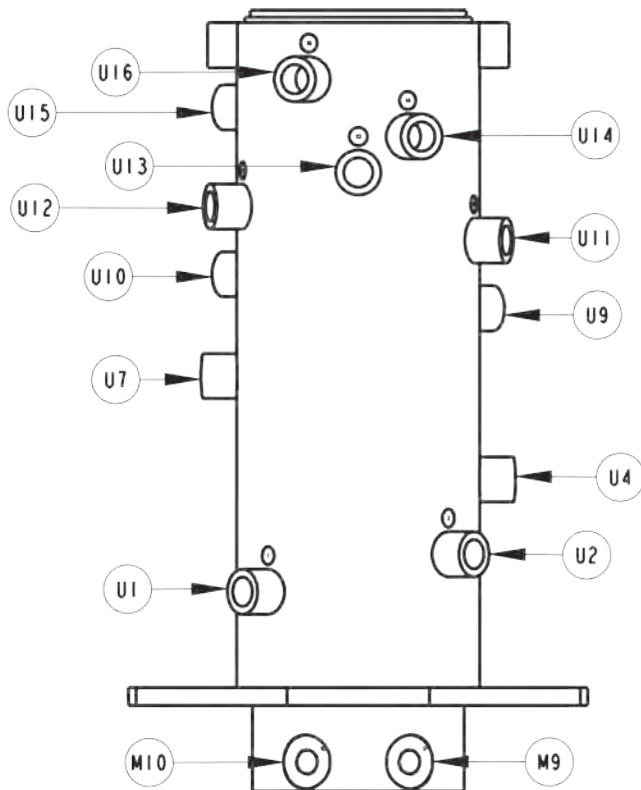

RIGHT SIDE VIEW