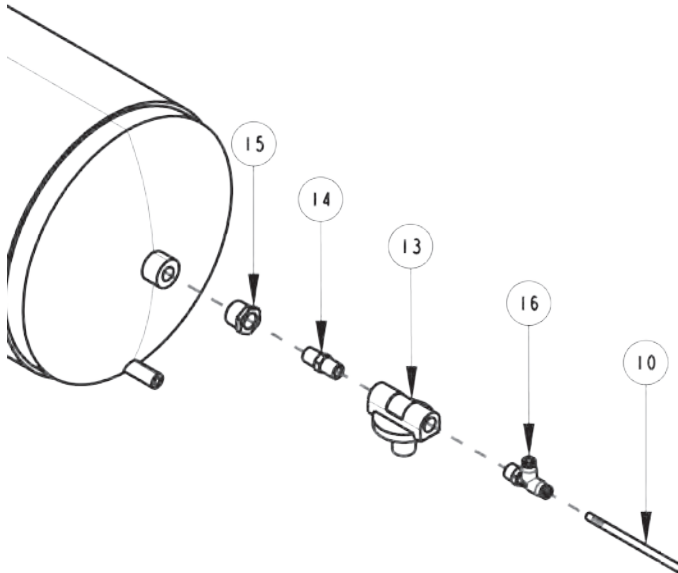

TRUCK AIR CONNECTIONS