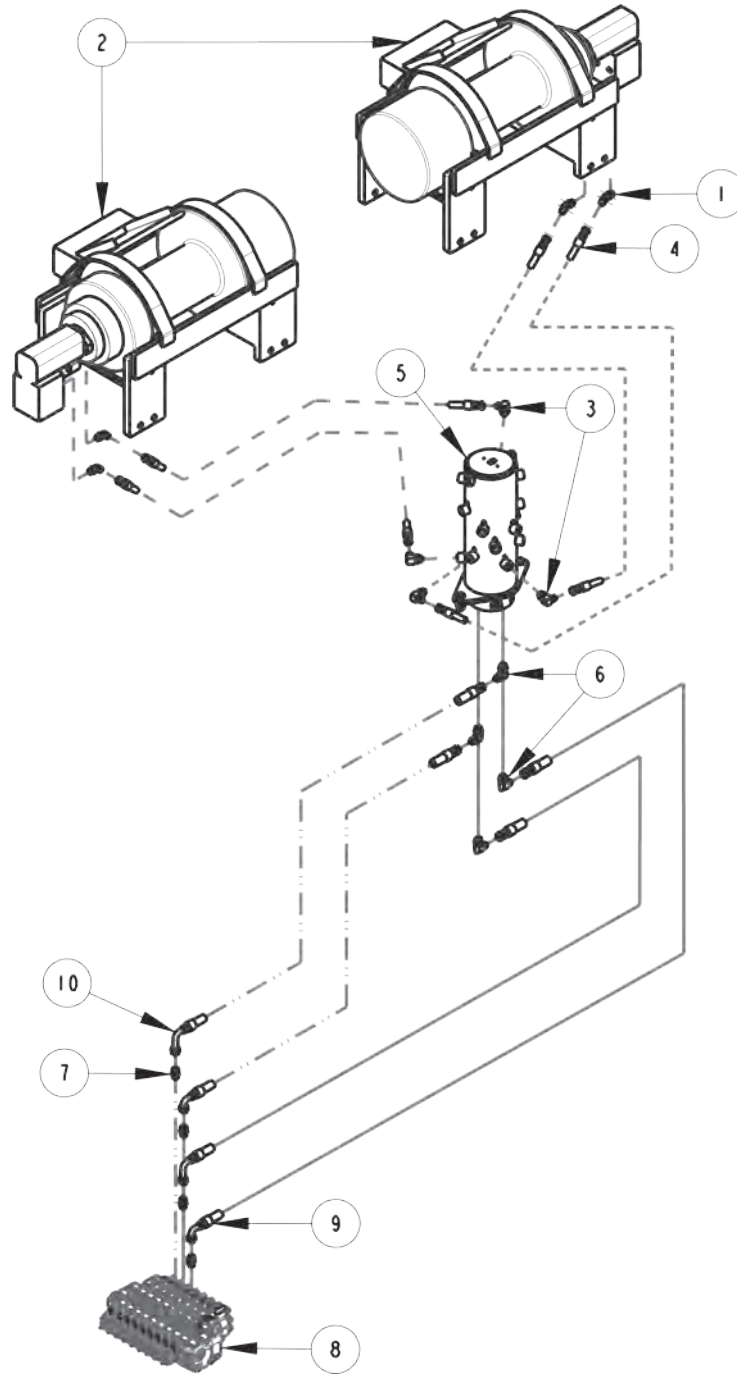

Section I - PARTS

PNEUMATIC COMPONENTS

ITEM	PART NUMBER	DESCRIPTION	QTY
--	0908432	ROTATOR PINLOCK ASSY	--
1	9011071	FITT, BRASS TEE 1/4T-1/4T-1/4T	3
--	0908765	KIT, PINLOCK AIR PARTS,ROTATOR	--
2	0302677	BREATHER VENT 1/8 MP	2
3	0306977	FITTING BRASS PLUG 1/8	1
4	0310192	AIR SOL STK 12VDC 4 BANK	1
5	9010030	FITT, BRASS ELBOW 1/4T-1/8MPX	4
--	0911804	AIR REGULATOR-GAUGE ASSEMBLY	--
6	0303365	BRACKET, MOUNTING - AIR PREP	1
7	9010520	FITTING-ELBOW 1/4T-1/4NPT	2
8	HA0131	REGULATOR , AIR	1
9	HA0132	GAUGE 0-160 PSI	1
--	0911812	WATER SEPARATOR KIT	--
10	0301577	1/4 OD PLASTIC AIRLINE, BLACK	1FT
11	0311755	WATER SEPARATOR-MONNIER	1
12	9010520	FITTING-ELBOW 1/4T-1/4NPT	2
--	09001436	SHIP KIT, 1150 KNEE BOOM	--
13	0301621	PRESSURE PROTECTION VLV.	1
14	0302123	HEX NIPPLE 4MP-4MP	1
15	0302125	PIPE, BUSHING 1/2MPT X 1/4FPT	1
16	0306983	FITT-MALE RUNTEE 1/4T-1/4NPT	1
--	0911552	AIR VALVE PLATE ASSY 1150 12V	--
17	0301577	1/4 OD PLASTIC AIRLINE, BLACK	5FT
--	0302495	CONVOLUTED LOOM 1/4	5FT
18	0302677	BREATHER VENT 1/8 MP	2
19	0306977	FITTING BRASS PLUG 1/8	1
20	0310141	SOLENOID, AIR 12V STK 8 BANK	1
21	0911804	AIR REGULATOR-GAUGE ASSEMBLY	1
22	9010030	FITT, BRASS ELBOW 1/4T-1/8MPX	1
23	9011071	FITT, BRASS TEE 1/4T-1/4T-1/4T	1
--	0911887	KIT, SWIVEL PKG HYD ROTARY	--
24	0301577	1/4 OD PLASTIC AIRLINE, BLACK	18FT
--	0302495	CONVOLUTED LOOM 1/4	18FT
25	0307106	FITT, CONNECTOR 4MB-6FB	1
26	0310083	SWIVEL, HYDRAULIC	1
27	0310132	FITTING, HYD 4MB-4FP	2
28	9010520	FITTING-ELBOW 1/4T-1/4NPT	1
29	9011053	FITTING, BRASS 1/4 TUBE-1/4 MP	1

Section I - PARTS

RECOVERY WINCH HYDRAULICS