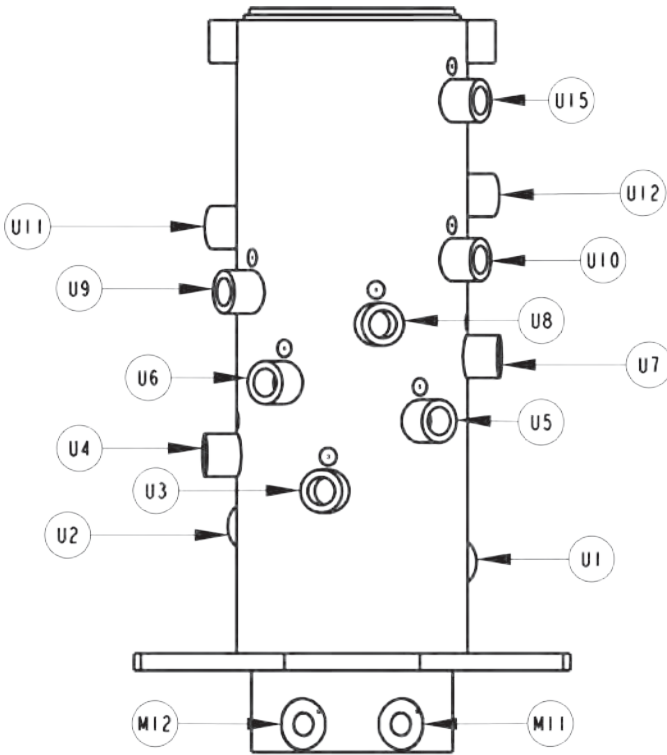

Section I - PARTS

HYDRAULIC SWIVEL ASSEMBLY - PORTS

LEFT SIDE VIEW