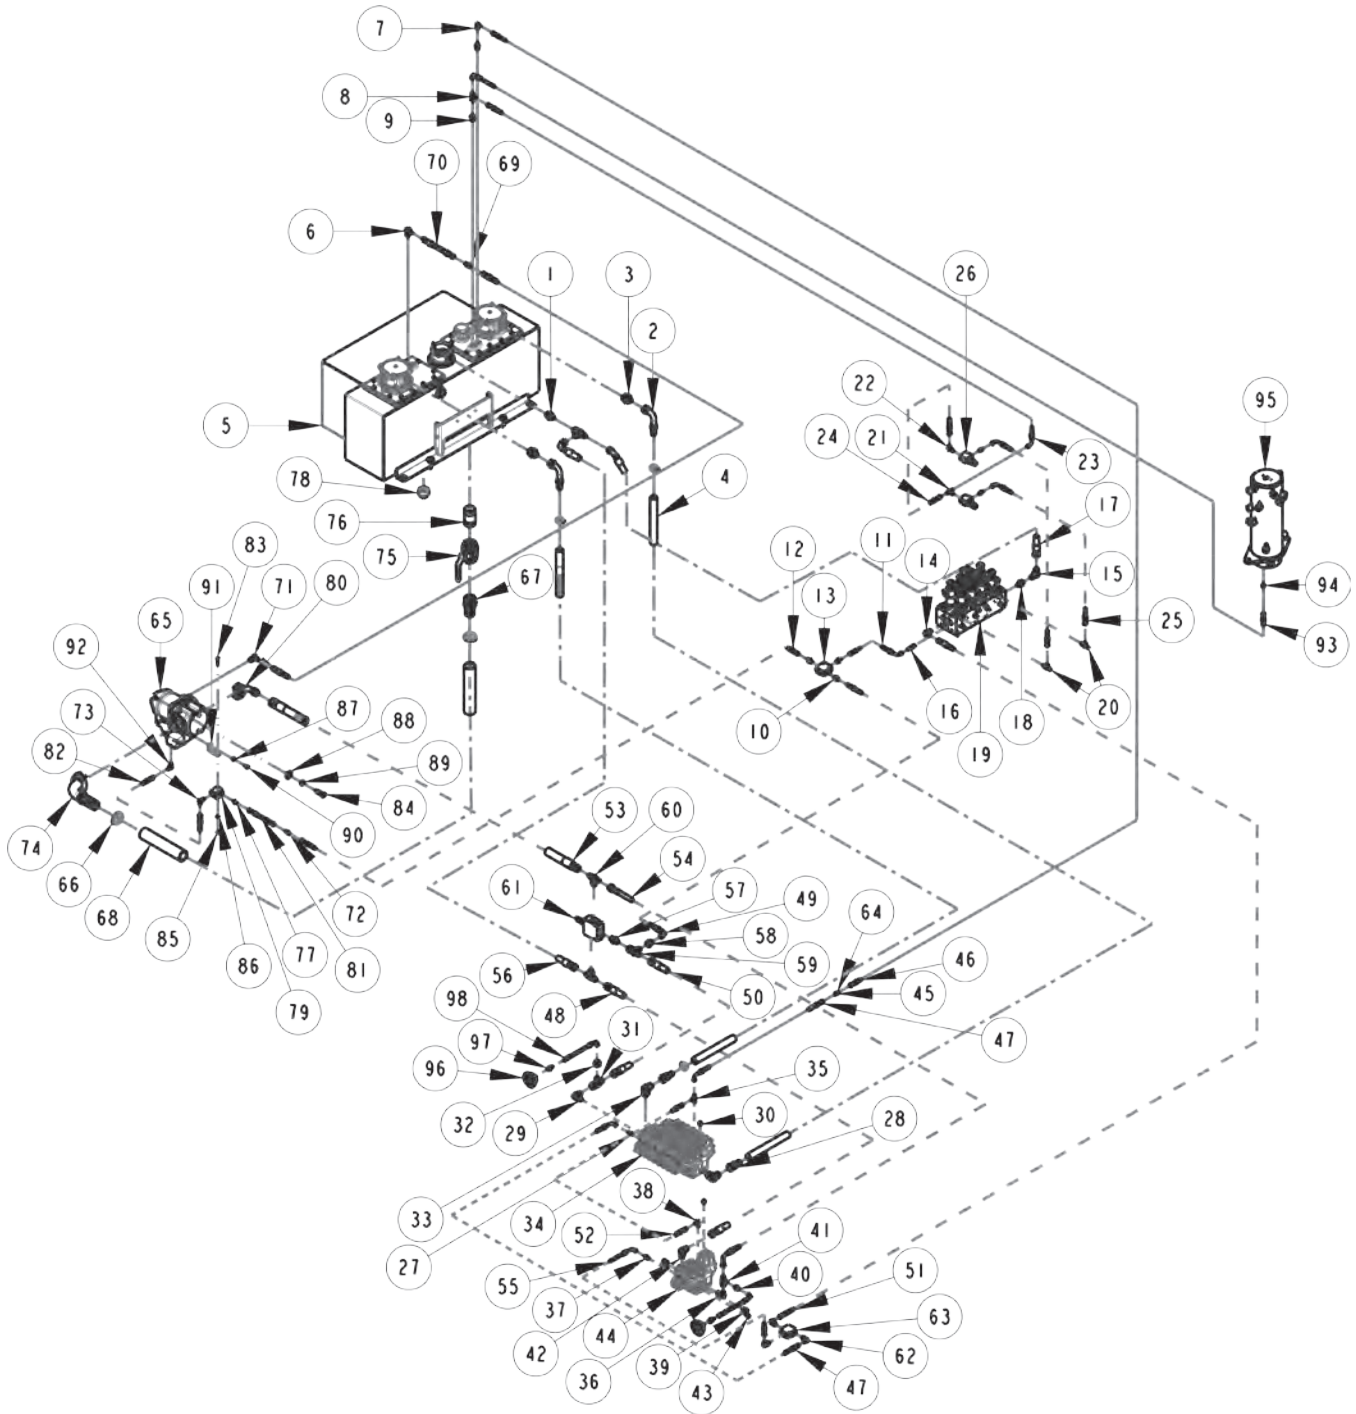

Section I - PARTS

PUMP, VALVE, & TANK HYDRAULICS

Section I - PARTS

PUMP, VALVE, & TANK HYDRAULICS

ITEM	PART NUMBER	DESCRIPTION	QTY
--	09001437	SUBFRAME ASSEMBLY, KNEE BOOM	--
1	0301368	FITTING, CONNECTOR 12MJ-16MB	1
2	0302170	FITTING, SWV 90 DEG BENT	2
3	0310432	FITTING - ADAPTER 16MJ-20MB	2
4	0313129	HOSE, 1 SUCTION 16C4	34FT
5	0911857	TANK ASSEMBLY	1
--	25789094	HYDRAULIC KIT	--
6	0301388	FITTING, 90ELL, 8MJ-8MB90	1
7	0301696	FITTING, ELB 90 DEG 6MJ-6FJX90	2
8	0301781	FITTING, SWV NUT RUN TEE	1
9	0302727	FITTING, HYDRAULIC CONN	3
--	0910615	OUTRIGGER CONTROL VALVE KIT	--
10	0300044	FITTING, CONNECTOR 6MJ-8MB	3
11	0301473	HOSE HYDRAULIC, RAULIC 18" LG	1
12	0302000	HOSE HYDRAULIC, 24"	1
13	0310406	VALVE, SHUTTLE LS10-30-8T-N	1
--	0910616	OUTRIGGER CONTROL VALVE KIT	--
14	0301388	FITTING, 90ELL, 8MJ-8MB90	1
15	0302085	FITTING, 90 DEG ADPTR	1
16	0302510	FITTING, 6MJ-6MBL HYD	1
17	0303339	HOSE HYDRAULIC, RAULIC 45" LG	1
18	0306633	FITTING, 8MB-10FB	1
19	0310358	VALVE, SOLENOID 12V OUTRIGGER CTRL	1
20	9012594	FITT, HYD RUN TEE, 6MJx6MBx6MJ	6
--	0910635	OUTRIGGER BLEED VALVE ASSEMBLY	--
21	0301619	FITT, 6MJ-6MJ-6MB BRANCH TEE	1
22	0301620	FITTING, HYD. 6MJ - 6MB90	3
23	0302881	HOSE HYDRAULIC, RAULIC 45"	1
24	03000008	HOSE 4AT2(6FJX-6FJX) 14"	1
25	03000012	HOSE HYDRAULIC, 29" LONG	2
26	03000389	RELIEF VALVE, WALVOIL RV08	2
--	09002243	VALVE ASSY, 1150 KNEE MAIN	--
27	0301522	FITTING, CONNECTOR 6MJ-6MB	1
28	0301767	FITTING, HOSE BARB 1FJIX	2
29	0302085	FITTING, 90 DEG ADPTR	1
30	0302507	6 SAE PLUG (6MB PLUG)	1
31	0302826	FITTING, TEE	2
32	0302829	FITTING, ADAPTER	1
33	0307444	FITTING, 16MJ-10MB90	2
34	03001779	VALVE, MAIN CONTROL	1
35	9012594	FITT, HYD RUN TEE, 6MJx6MBx6MJ	1