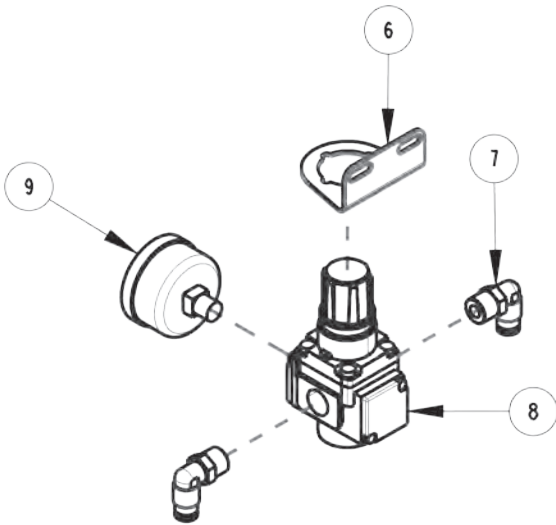

AIR REGULATOR WITH GAUGE