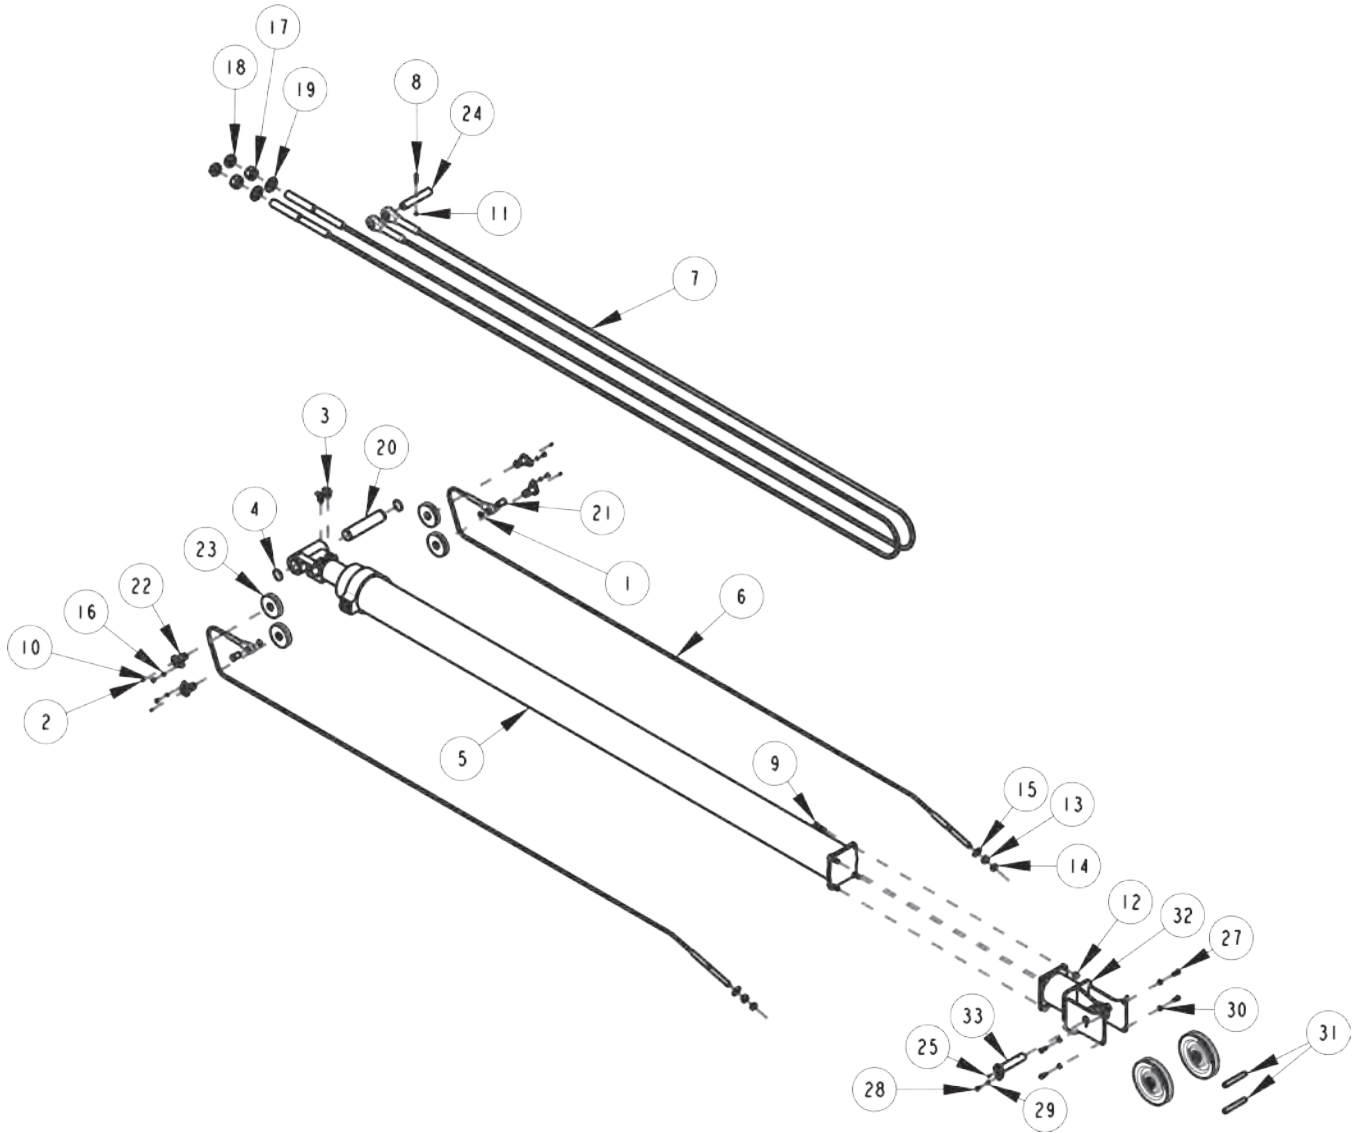

Section I - PARTS

3 - STAGE BOOM ASSEMBLY - INNER STAGE

ITEM	PART NUMBER	DESCRIPTION	QTY
--	0911449	1150 BOOM ASSEMBLY	--
1	0300113	GREASE FITTING, 1/4-28 STR	10
2	0301895	GREASE FITTING, 1/8 STR PTF	6
3	0303892	SLIDE PAD-BOOM-SIDE	6
4	0305031	INNER BOOM SLIDE PAD	4
5	0400121	SCREW, 3/8-16X3/4 HHC GR5	8
6	0400482	LOCKWASHER 3/8	12
7	0703734	SHIM, SIDE PLATE OUTER BOOM	18
8	0810169	THIRD STAGE BOOM WELDMENT 1150	1
9	0911450	EXTEND SYSTEM	1
--	0906536	KIT-BOOM SWIVEL	--
10	0400557	PIN, 1/2 X 1-1/4 SPR ZP	6
11	0906537	SWIVEL - BOOM ASSEMBLY	2
--	0911453	DRING KIT	--
12	0400501	WASHER, 1-1/4 SAE PL	4
13	0400564	PIN, 3/8X1-3/4 SPR	4
14	0710638	PIN, D-RING	2
15	0719585	D-RING, TOWING	4
--	0910707	SIDE D-RING PARTS 1060S/1075S	--
16	0400107	SCREW, 5/16-18X2-1/2 HHC GR5	2
17	0400776	NUT, 5/16-18 JAM LOCK	2
18	0719585	D-RING, TOWING	2
19	0722325	PIN - D-RING	2

Section I - PARTS

3-STAGE EXTENSION SYSTEM ASSEMBLY