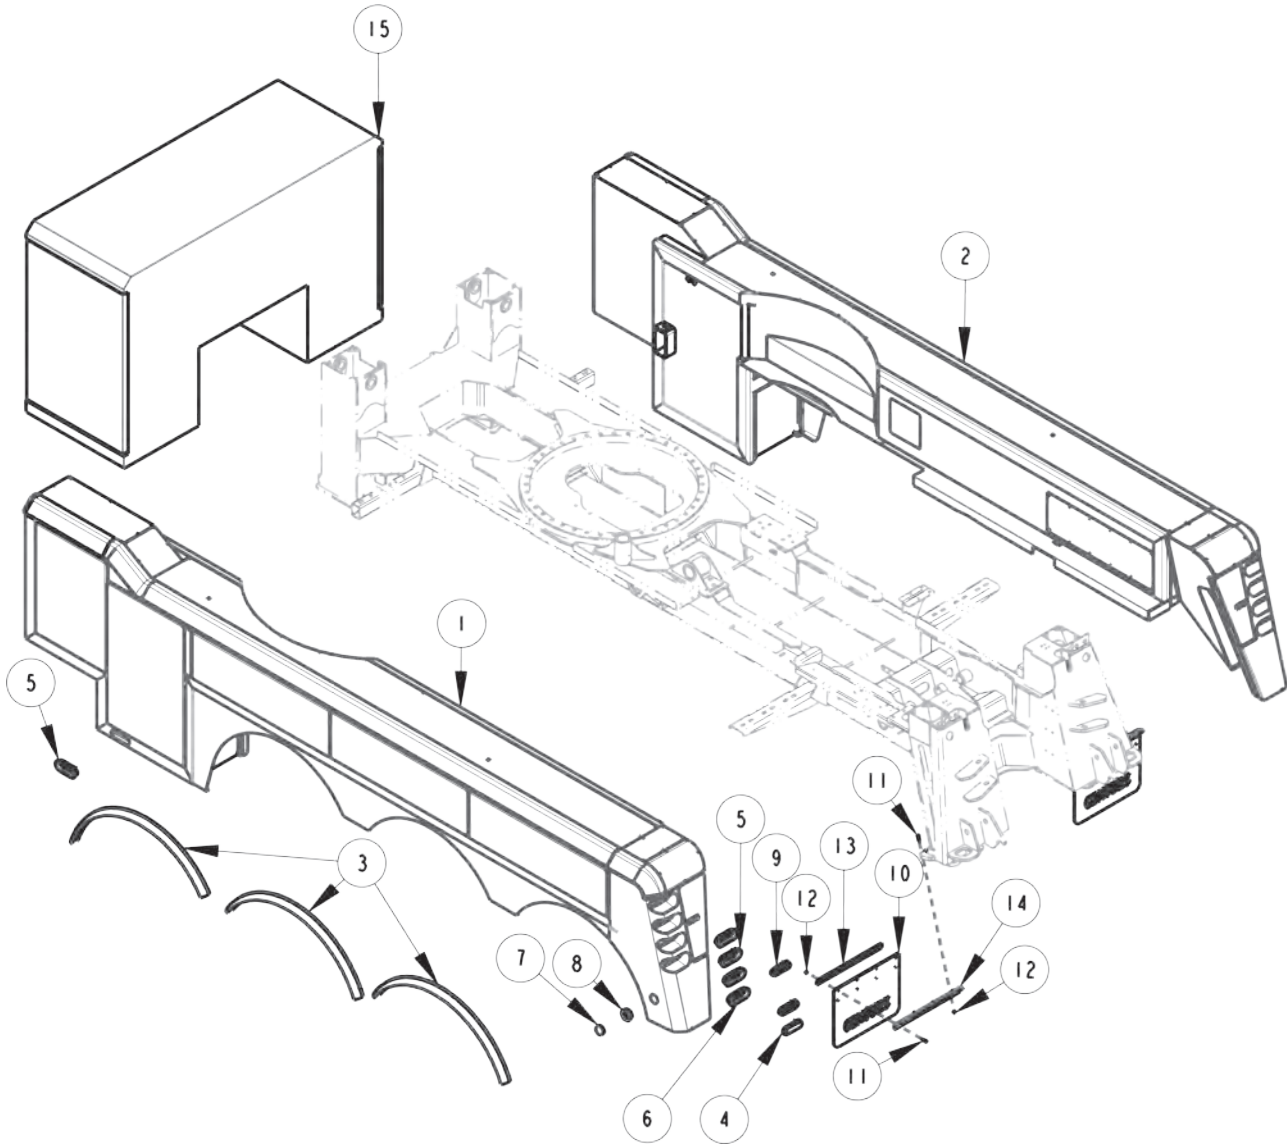

Section I - PARTS

BODY AND TUNNEL BOX ASSEMBLY

Section I - PARTS

BODY AND TUNNEL BOX ASSEMBLY

ITEM	PART NUMBER	DESCRIPTION	QTY
--	0910825	TOOLBX,BUA ROT-TRI 2010 W/ PD	--
1	0310956	TOOLBOX LH AL ROT TRI 2010 W/	1
2	0310957	TOOLBOX RH AL ROT TRI 2010 W/	1
--	0311140	DOOR SEAL	110FT
--	0907311	KIT-RUBBER FENDER-TRIAXL (AL)	--
3	0307151	RUBBER FENDER	35FT
--	0400607	RIVET, 1/4" X 5/8" ALUMINUM	108
--	0911309	CENTURY BODY LAMP KIT-10 LAMP	--
4	0311500	LIGHT 6"OVAL REVERSE LED	2
5	0311502	LIGHT 6"OVAL CLEAR-AMBER LED	4
6	0311503	LIGHT 6"OVAL GROMMET	10
7	0311514	LIGHT 2.5" CLEAR LENS-RED LED	2
8	0311516	GROMMET, LIGHT 2.5" ROUND	2
--	0311520	LIGHT 3/4"RED SGL LED W/ GRMT	2
9	0312309	LIGHT 6" OVAL GLO-LT STT CLR/R	4
--	0312578	MILLENUM MKR AMBR/CLR 12/24LED	2
--	0908418	KIT-MUDFLAP CENTURY ROTATOR	--
10	0310631	MUD FLAP, CENTURY	2
11	0400103	SCREW, 5/16-18X1-1/4 HHC GR5	12
12	0400382	NUT, 5/16-18 LOCK	12
13	0717386	BAR - MUDFLAP	2
14	0718264	ANGLE - ROTATOR MUD FLAP MOUNT	2
15	124004389	TUNNEL BOX, 48 ALUM 2010	1