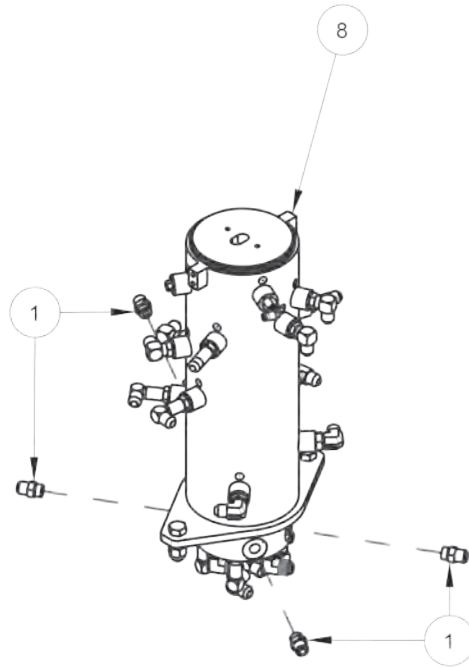

Section I - PARTS

HYDRAULIC SWIVEL ASSEMBLY (U & M PORTS) FITTINGS

Section I - PARTS

HYDRAULIC SWIVEL ASSEMBLY (U & M PORTS) FITTINGS

ITEM	PART NUMBER	DESCRIPTION	QTY
--	0911877	KIT, SWIVEL PACKAGE HYDRAULIC ROTARY	--
1	0300041	FITTING, CONNECTOR 8MJ-8MB	4
2	0300052	FITTING, ELB 8MJ-10MB 90	4
3	0301388	FITTING, 90ELL, 8MJ-8MB90	5
4	0301445	FITTING, EXTENDED	4
5	0302508	FITTING, ELL 8MJ-8MB 90LL	7
6	0302695	ADAPTER, 6MJ-4MB	1
7	0303886	4 MB-PLUG	1
8	0310083	SWIVEL, HYDRAULIC	1
9	0310132	FITTING, HYDRAULIC 4MB-4FP	2
10	9010520	FITTING-ELBOW 1/4T-1/4NPT	2
11	GX263	FITTING, ELB 10MJ-10MB90	4