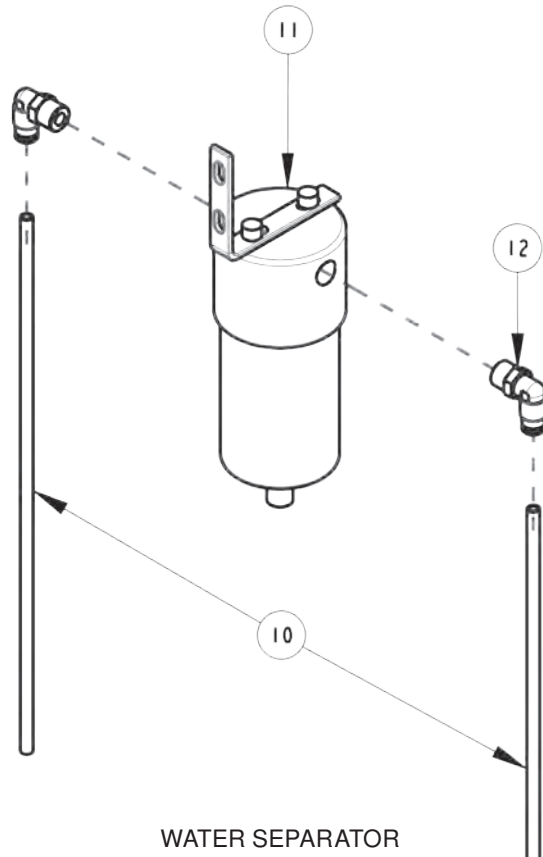

AIR SOLENOID 12VDC 4 - BANK

WATER SEPARATOR