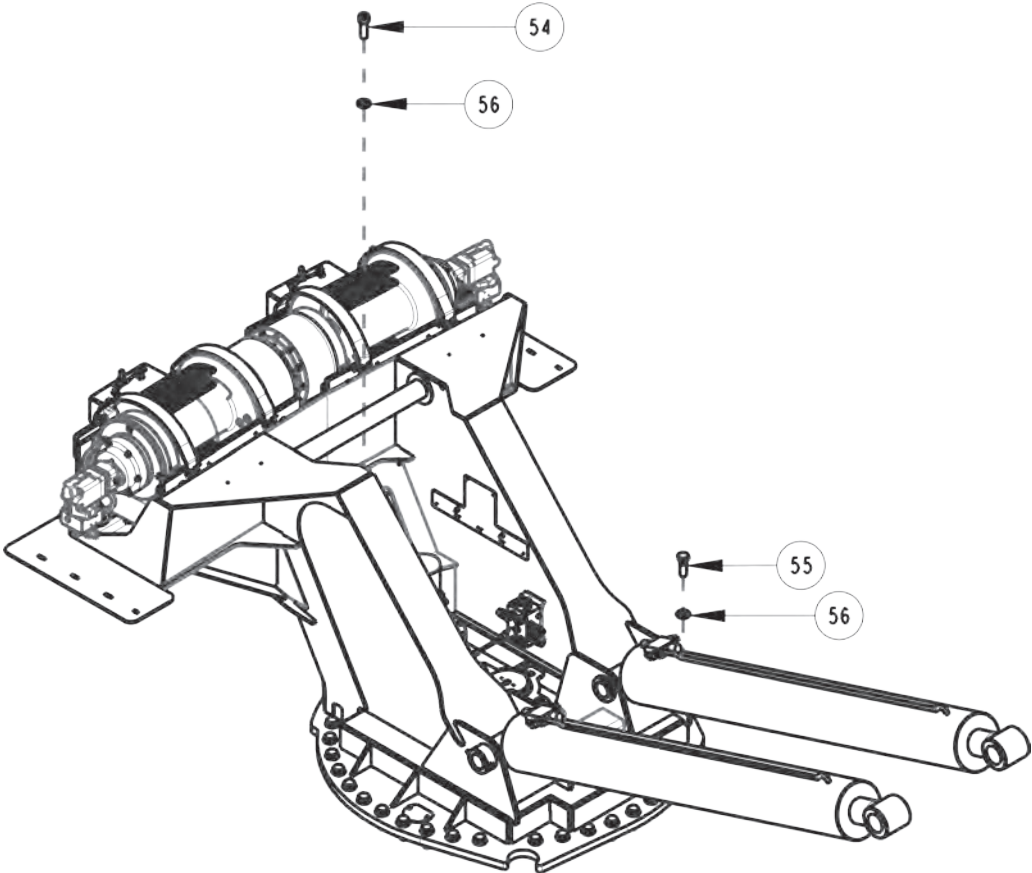

Section I - PARTS
WRECKER FRAME ASSEMBLY (NO SIDE DRAG WINCH OPTION)

Section I - PARTS

WRECKER FRAME ASSEMBLY (NO SIDE DRAG WINCH OPTION)

ITEM	PART NUMBER	DESCRIPTION	QTY
--	0911548	WRECKER FRM ASSEMBLY 1150 12V	--
21	0400126	3/8-16 X 1 HHCS GR.5,ZP	8
22	0400188	1/2-13x2 HHCS GR 5 ZP	4
23	0400367	NUT, 1/4-20 LOK	2
24	0400408	NUT, 1/2"-13 HEX NYLOK	4
25	0400451	1/4 FLAT WASHER ZP	2
26	0400480	WASHER, 3/8" FLAT	8
27	0400482	3/8 HELICAL LOCKWASHER ZP	10
28	0400492	WASHER, 1/2" FLAT	8
29	0726417	PLATE - SWIVEL LOCK	1
30	0726421	OMNEX PANEL	1
31	0726422	ANGLE, SWIVEL LOCK	1
32	0726423	LONG ANGLE, SWIVEL LOCK	1
33	0911552	AIR VALVE PLATE ASSEMBLY 1150 12V	1
--	0910107	KIT, SWING ALARM	--
34	0310318	SWITCH - PRESSURE	1
--	0911359	SWING DRIVE W/ INTERNAL BRAKE	--
35	0301376	CONNECTOR 8MJx10MB	2
36	0311453	PLANETARY GEARBOX	1
37	0311454	HYDRAULIC MOTOR, PARKER	1
38	0400176	1/2-13 X 1 HHCS GR.5,ZP	2
39	0400254	5/8-11 X 2.5 HHCS GR 5 ZP	16
40	0400491	1/2 HELICAL LOCKWASHER ZP	2
41	0400508	5/8 HELICAL LOCKWASHER ZP	16
42	HC1291	FITTING, 4MJ-4MB STR THR	1
--	0907994	SWING VALVE KIT (1060S)	--
43	0301376	CONNECTOR 8 MJ - 10 MB	4
44	0307396	SWING CONTROL VALVE	1
45	0310634	FITTING 6MB-4FP	1
46	0400081	1/4-20 x 3-1/2 Lg. HHCS Gr.5	2
47	0400367	1/4-20 NYLOCK HEX NUT ZP	2
48	IC209	ELBOW, 4MB-6MJ90	1
--	0911957	KIT, D-RING PARTS	--
49	0400107	SCREW, 5/16-18X2-1/2 HHC GR5	2
50	0400451	WASHER, 1/4	2
51	0400776	NUT, 5/16-18 JAM LOK	2
52	0719585	D-RING, TOWING	2
53	GA0215	PIN-"D" RING	2
--	09002784	KIT, 1150 WRECKER MOUNTING	--
54	0400318	SCREW, 1-8X3 SHC	4
55	0400336	SCREW, 1-8X3 HHC GR8	31
56	0400522	WASHER, 1-1/16X2X1/8	75