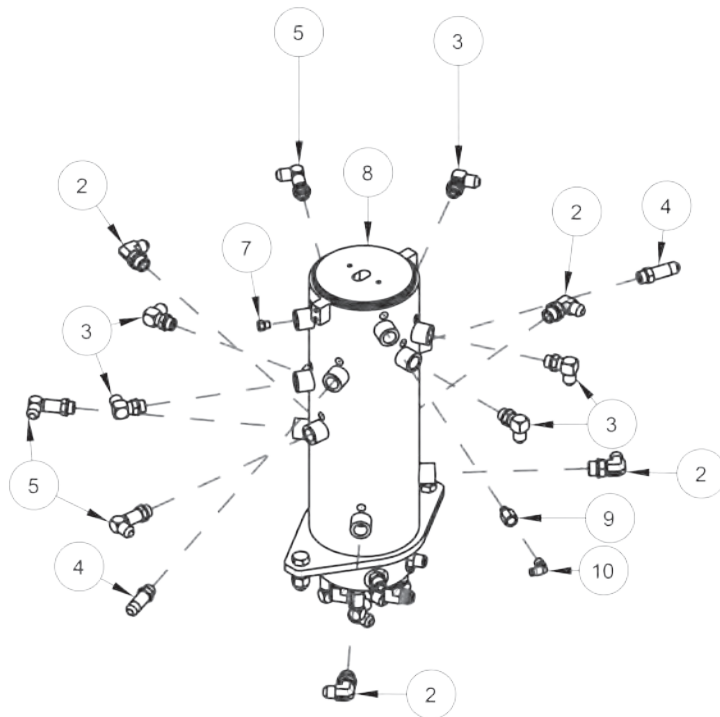

Section I - PARTS

HYDRAULIC SWIVEL ASSEMBLY (U & M PORTS) FITTINGS

Section I - PARTS

HYDRAULIC SWIVEL ASSEMBLY (U & M PORTS) FITTINGS

ITEM	PART NUMBER	DESCRIPTION	QTY
--	0911877	KIT, SWIVEL PACKAGE HYDRAULIC ROTARY	--
1	0300041	FITTING, CONNECTOR 8MJ-8MB	4
2	0300052	FITTING, ELB 8MJ-10MB 90	4
3	0301388	FITTING, 90ELL, 8MJ-8MB90	5
4	0301445	FITTING, EXTENDED	4
5	0302508	FITTING, ELL 8MJ-8MB 90LL	7
6	0302695	ADAPTER, 6MJ-4MB	1
7	0303886	4 MB-PLUG	1
8	0310083	SWIVEL, HYDRAULIC	1
9	0310132	FITTING, HYDRAULIC 4MB-4FP	2
10	9010520	FITTING-ELBOW 1/4T-1/4NPT	2
11	GX263	FITTING, ELB 10MJ-10MB90	4