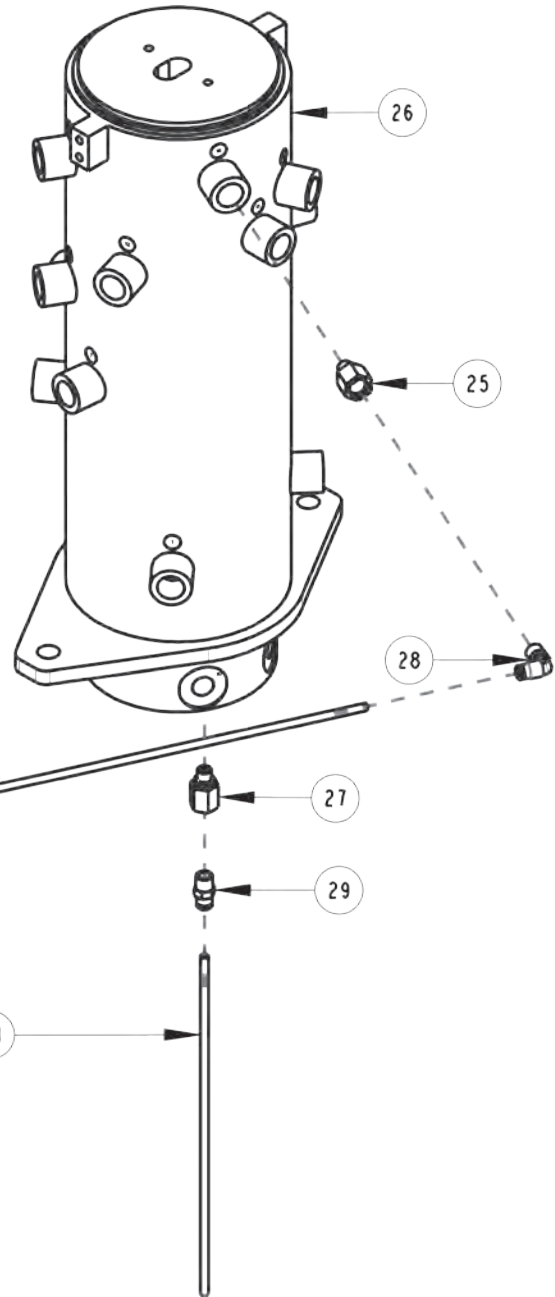

HYDRAULIC SWIVEL AIR CONNECTIONS