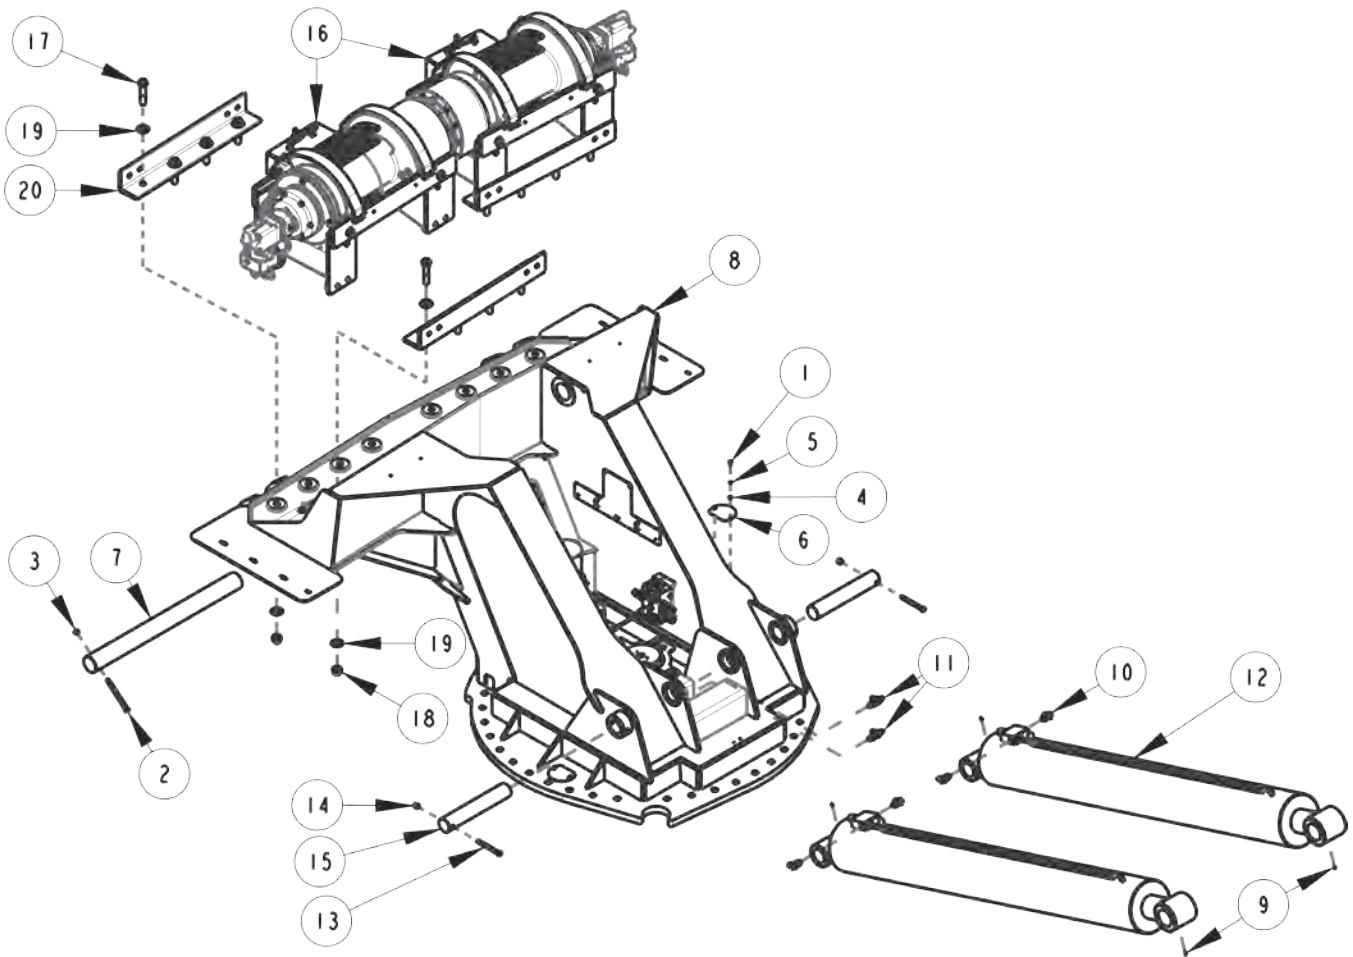

Section I - PARTS

WRECKER FRAME ASSEMBLY (NO SIDE DRAG WINCH OPTION)

Section I - PARTS

WRECKER FRAME ASSEMBLY (NO SIDE DRAG WINCH OPTION)

ITEM	PART NUMBER	DESCRIPTION	QTY
--	0911548	WRECKER FRAME ASSEMBLY 1150 12V	--
1	040066	1/4-20 X 3/4 HHCS GR.5,ZP	4
2	0400180	1/2-16 x 6 HHCSGR5 ZP	1
3	0400408	1/2-13 NYLOCK HEX NUT ZP	1
4	0400451	1/4 FLAT WASHER ZP	4
5	0400452	1/4 HELICAL LOCKWASHER ZP	4
6	0719162	PLATE, ACCESS COVER	2
7	0722103	SHAFT - BOOM PIVOT	1
8	0810223	WRECKER FRAME WELDMENT	1
--	0911549	LIFT CYL ASSEMBLY 1150	--
9	0300113	GREASE FITTING, 1/4-28 STRAIGHT SS	4
10	0301388	ELBOW, 8MJ-8MB90	4
11	0302574	BULKHEAD RUN TEE W/NUT, 8MJ	2
12	0307629	CYLINDER - BOOM LIFT	2
13	0400206	1/2-13 X 5 HHCS GR.5, ZP	2
14	0400408	1/2-13 NYLOCK HEX NUT ZP	2
15	0718495	SHAFT-LIFT CYL PIVOT (FRAME)	2
--	0911454	WINCH ASSEMBLY 1150	--
16	0303505	WINCH-dp MODEL S50-50K (2)SPD	2
17	0400307	SCREW, 7/8-9X4 HHC GR8	16
18	0400437	NUT, 7/8-9 LOK GR8	16
19	0400473	WASHER, 7/8 PL GR8	16
20	0724984	ANGLE, WINCH MTG MR40-SA	4