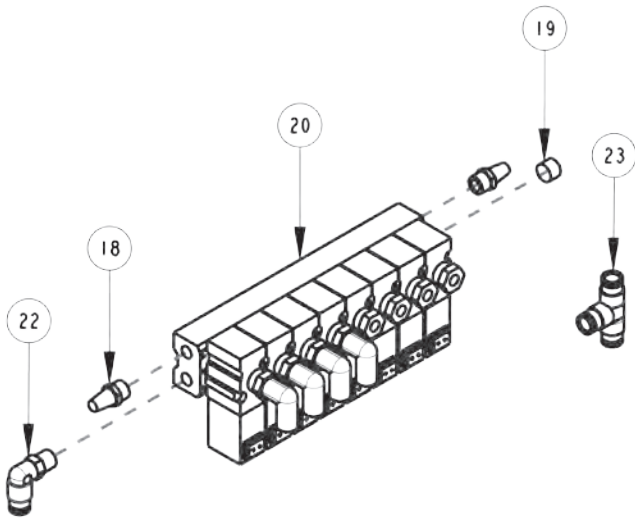

Section I - PARTS

PNEUMATIC COMPONENTS

AIR SOLENOID 12VDC 8 - BANK