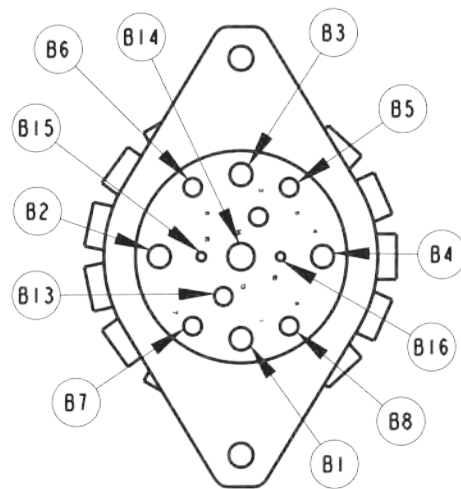

BOTTOM SIDE VIEW