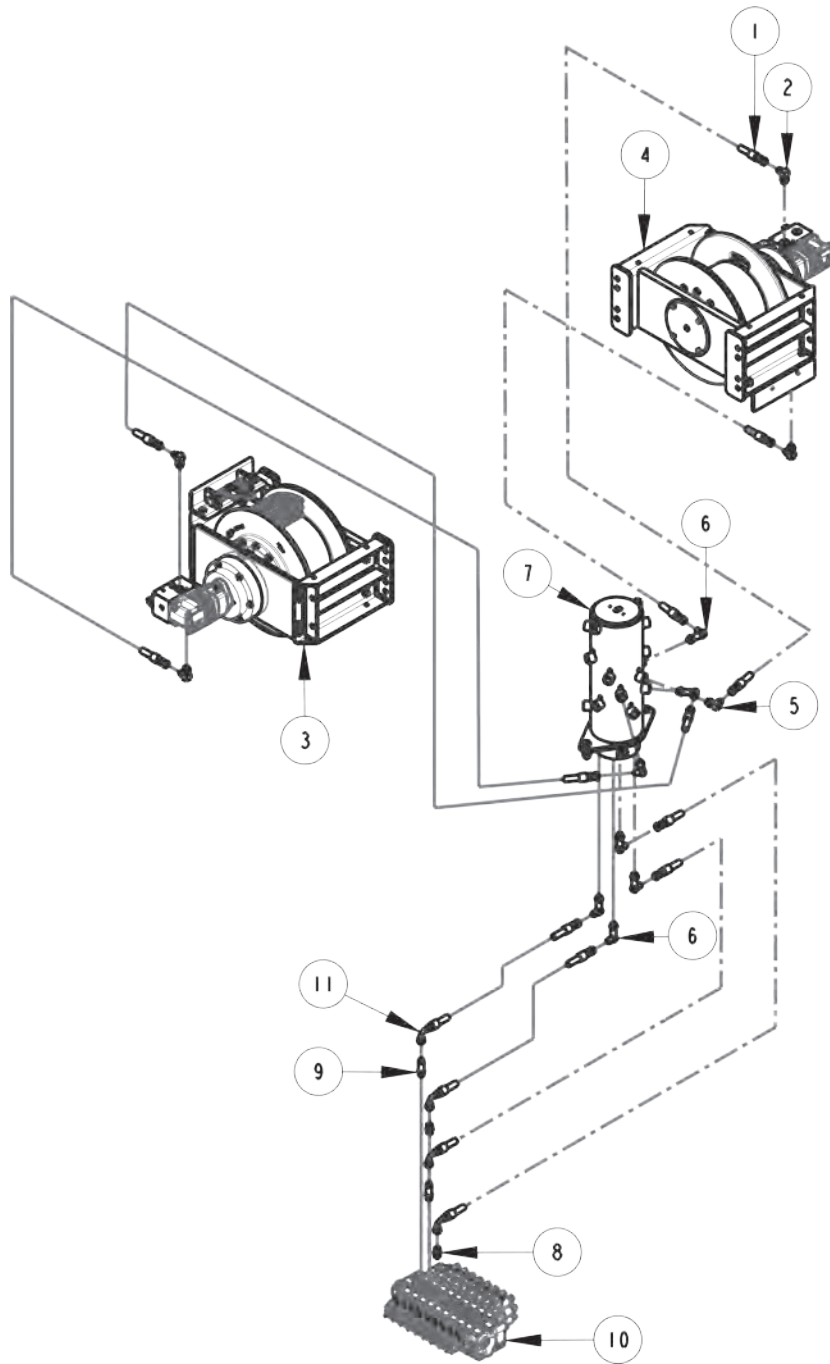

Section I - PARTS

RECOVERY WINCH PNEUMATICS

ITEM	PART NUMBER	DESCRIPTION	QTY
--	0911454	WINCH ASSY 1150	--
1	0301577	1/4 OD PLASTIC AIRLINE, BLACK	35FT
--	0302495	CONVOLUTED LOOM 1/4	35FT
2	0303505	WINCH-dp MODEL S50-50K (2)SPD	2
3	9010520	FITTING-ELBOW 1/4T-1/4NPT	2
--	0908432	ROTATOR PINLOCK ASSY	--
4	9011071	FITT, BRASS TEE 1/4T-1/4T-1/4T	3
--	0908765	KIT, PINLOCK AIR PARTS,ROTATOR	--
5	0302677	BREATHER VENT 1/8 MP	2
6	0306977	FITTING BRASS PLUG 1/8	1
7	0310192	AIR SOL STK 12VDC 4 BANK	1
8	9010030	FITT, BRASS ELBOW 1/4T-1/8MPX	4
--	0911812	WATER SEPARATOR KIT	--
9	0301577	1/4 OD PLASTIC AIRLINE, BLACK	1FT
10	0311755	WATER SEPARATOR-MONNIER	1
11	9010520	FITTING-ELBOW 1/4T-1/4NPT	2
12	0911804	AIR REGULATOR-GAUGE ASSEMBLY	2
--	09001436	SHIP KIT, 1150 KNEE BOOM	--
13	0301621	PRESSURE PROTECTION VLV.	1
14	0302123	HEX NIPPLE 4MP-4MP	1
15	0302125	PIPE, BUSHING 1/2MPT X 1/4FPT	1
16	0306983	FITT-MALE RUNTEE 1/4T-1/4NPT	1
--	0911552	AIR VALVE PLATE ASSY 1150 12V	--
17	0301577	1/4 OD PLASTIC AIRLINE, BLACK	5FT
--	0302495	CONVOLUTED LOOM 1/4	5FT
18	0302677	BREATHER VENT 1/8 MP	2
19	0306977	FITTING BRASS PLUG 1/8	1
20	0310141	SOLENOID, AIR 12V STK 8 BANK	1
21	0911804	AIR REGULATOR-GAUGE ASSEMBLY	1
22	9010030	FITT, BRASS ELBOW 1/4T-1/8MPX	1
23	9011071	FITT, BRASS TEE 1/4T-1/4T-1/4T	1
--	0911887	KIT, SWIVEL PKG HYD ROTARY	--
24	0301577	1/4 OD PLASTIC AIRLINE, BLACK	18FT
--	0302495	CONVOLUTED LOOM 1/4	18FT
25	0307106	FITT, CONNECTOR 4MB-6FB	1
26	0310083	SWIVEL, HYDRAULIC	1
27	0310132	FITTING, HYD 4MB-4FP	2
28	9010520	FITTING-ELBOW 1/4T-1/4NPT	1
29	9011053	FITTING, BRASS 1/4 TUBE-1/4 MP	1

Section I - PARTS

SIDE DRAG WINCH HYDRAULICS