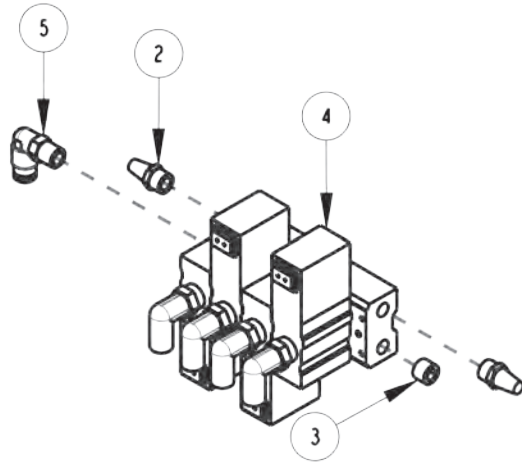

Section I - PARTS

PNEUMATIC COMPONENTS

PLASTIC AIRLINE WITH T - CONNECTORS

AIR REGULATOR WITH GAUGE