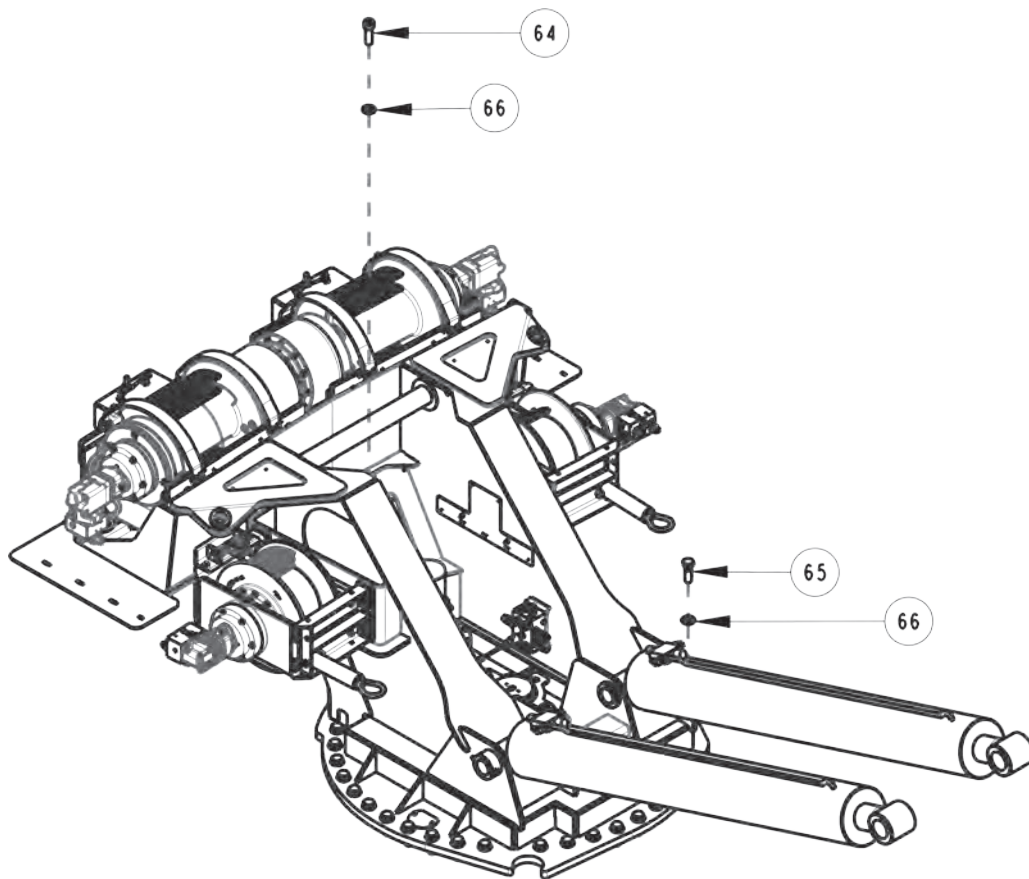

Section I - PARTS

WRECKER FRAME ASSEMBLY (DUAL DRAG WINCH OPTION)

Section I - PARTS

WRECKER FRAME ASSEMBLY (DUAL DRAG WINCH OPTION)

ITEM	PART NUMBER	DESCRIPTION	QTY
--	0911548	WRECKER FRM ASSEMBLY 1150 12V	--
31	0400126	3/8-16 X 1 HHCS GR.5,ZP	8
32	0400188	1/2-13x2 HHCS GR 5 ZP	4
33	0400367	NUT, 1/4-20 LOK	2
34	0400408	NUT, 1/2"-13 HEX NYLOK	4
35	0400451	1/4 FLAT WASHER ZP	2
36	0400480	WASHER, 3/8" FLAT	8
37	0400482	3/8 HELICAL LOCKWASHER ZP	10
38	0400492	WASHER, 1/2" FLAT	8
39	0726417	PLATE - SWIVEL LOCK	1
40	0726421	OMNEX PANEL	1
41	0726422	ANGLE, SWIVEL LOCK	1
42	0726423	LONG ANGLE, SWIVEL LOCK	1
43	0911552	AIR VALVE PLATE ASSEMBLY 1150 12V	1
--	0910107	KIT, SWING ALARM	--
44	0310318	SWITCH - PRESSURE	1
--	0911359	SWING DRIVE W/ INTERNAL BRAKE	--
45	0301376	CONNECTOR 8MJx10MB	2
46	0311453	PLANETARY GEARBOX	1
47	0311454	HYDRAULIC MOTOR, PARKER	1
48	0400176	1/2-13 X 1 HHCS GR.5,ZP	2
49	0400254	5/8-11 X 2.5 HHCS GR 5 ZP	16
50	0400491	1/2 HELICAL LOCKWASHER ZP	2
51	0400508	5/8 HELICAL LOCKWASHER ZP	16
52	HC1291	FITTING, 4MJ-4MB STR THR	1
--	0907994	SWING VALVE KIT (1060S)	--
53	0301376	CONNECTOR 8 MJ - 10 MB	4
54	0307396	SWING CONTROL VALVE	1
55	0310634	FITTING 6MB-4FP	1
56	0400081	1/4-20 x 3-1/2 Lg. HHCS Gr.5	2
57	0400367	1/4-20 NYLOCK HEX NUT ZP	2
58	IC209	ELBOW, 4MB-6MJ90	1
--	0911957	KIT, D-RING PARTS	--
59	0400107	SCREW, 5/16-18X2-1/2 HHC GR5	2
60	0400451	WASHER, 1/4	2
61	0400776	NUT, 5/16-18 JAM LOK	2
62	0719585	D-RING, TOWING	2
63	GA0215	PIN-"D" RING	2
--	09002784	KIT, 1150 WRECKER MOUNTING	--
64	0400318	SCREW, 1-8X3 SHC	4
65	0400336	SCREW, 1-8X3 HHC GR8	31
66	0400522	WASHER, 1-1/16X2X1/8	75