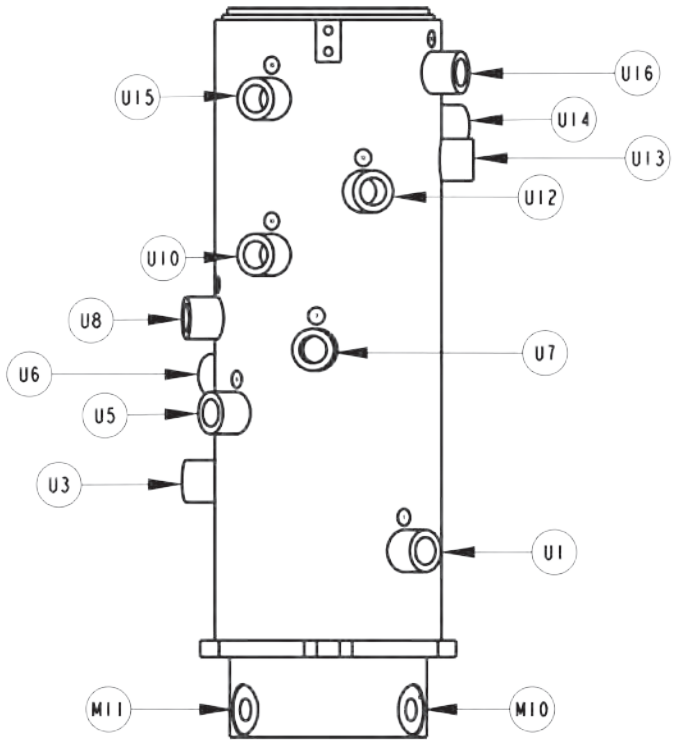

FRONT SIDE VIEW