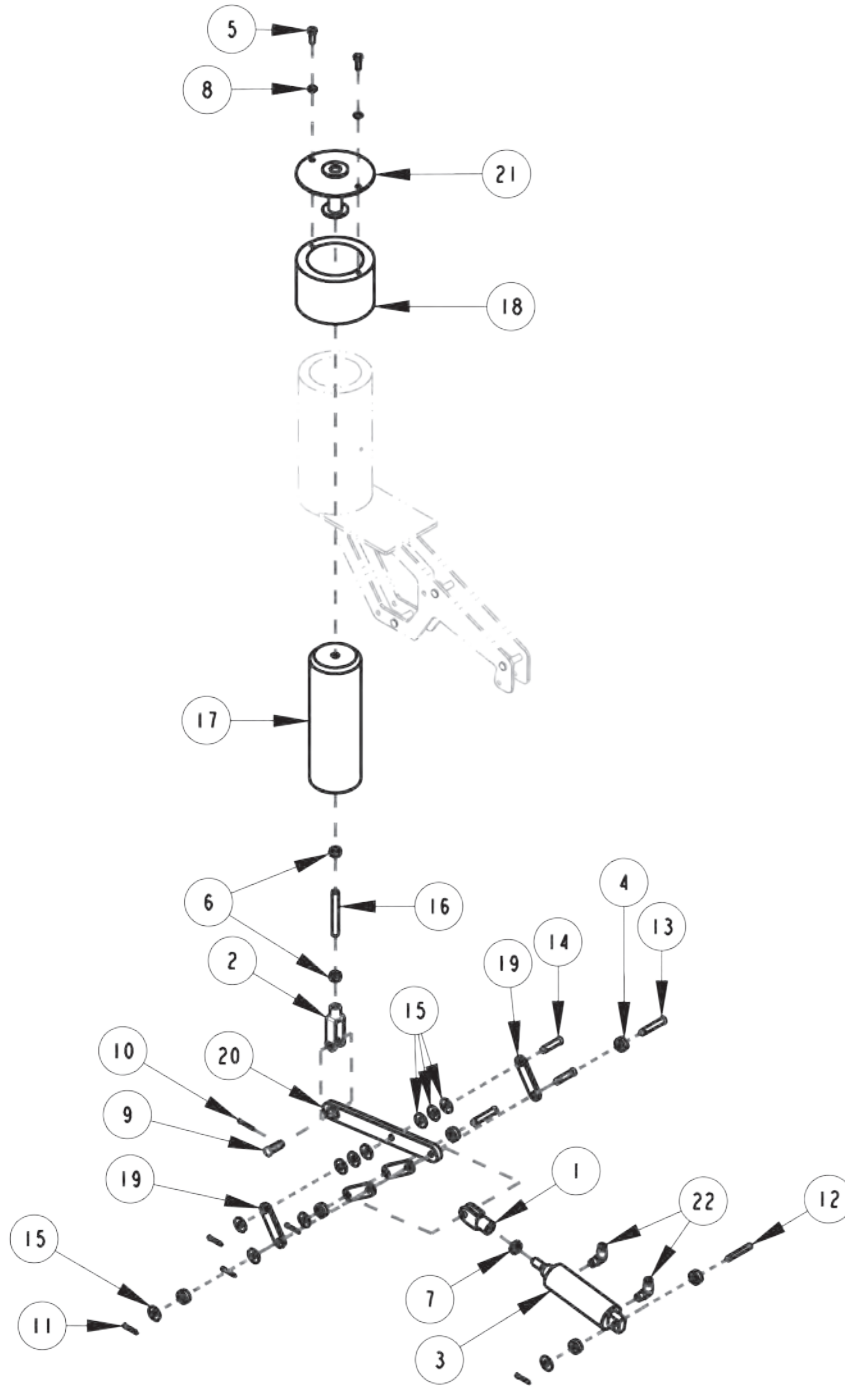

Section I - PARTS

SIDE DRAG WINCH PNEUMATICS

ITEM	PART NUMBER	DESCRIPTION	QTY
--	0911454	WINCH ASSY 1150	--
1	0301577	1/4 OD PLASTIC AIRLINE, BLACK	35FT
--	0302495	CONVOLUTED LOOM 1/4	35FT
--	0910537	22K X2 DRAG WINCH BUA PARTS	--
2	0310679	WINCH,LH DP 22K-MTVR-SIDE MTG	1
3	0310680	WINCH,RH DP 22K-MTVR-SIDE MTG	1
4	0312687	FITTING, 4MB-2FP90	2
5	9010024	FITT, BRASS CONN 1/4T-1/8MP	2
--	0908432	ROTATOR PINLOCK ASSY	--
6	9011071	FITT, BRASS TEE 1/4T-1/4T-1/4T	3
--	0908765	KIT, PINLOCK AIR PARTS,ROTATOR	--
7	0302677	BREATHER VENT 1/8 MP	2
8	0306977	FITTING BRASS PLUG 1/8	1
9	0310192	AIR SOL STK 12VDC 4 BANK	1
10	9010030	FITT, BRASS ELBOW 1/4T-1/8MPX	4
--	0911812	WATER SEPARATOR KIT	--
11	0301577	1/4 OD PLASTIC AIRLINE, BLACK	1FT
12	0311755	WATER SEPARATOR-MONNIER	1
13	9010520	FITTING-ELBOW 1/4T-1/4NPT	2
14	0911804	AIR REGULATOR-GAUGE ASSEMBLY	2
--	09001436	SHIP KIT, 1150 KNEE BOOM	--
15	0301621	PRESSURE PROTECTION VLV.	1
16	0302123	HEX NIPPLE 4MP-4MP	1
17	0302125	PIPE, BUSHING 1/2MPT X 1/4FPT	1
18	0306983	FITT-MALE RUNTEE 1/4T-1/4NPT	1
--	0911552	AIR VALVE PLATE ASSY 1150 12V	--
19	0301577	1/4 OD PLASTIC AIRLINE, BLACK	5FT
--	0302495	CONVOLUTED LOOM 1/4	5FT
20	0302677	BREATHER VENT 1/8 MP	2
21	0306977	FITTING BRASS PLUG 1/8	1
22	0310141	SOLENOID, AIR 12V STK 8 BANK	1
23	0911804	AIR REGULATOR-GAUGE ASSEMBLY	1
24	9010030	FITT, BRASS ELBOW 1/4T-1/8MPX	1
25	9011071	FITT, BRASS TEE 1/4T-1/4T-1/4T	1
--	0911887	KIT, SWIVEL PKG HYD ROTARY	--
26	0301577	1/4 OD PLASTIC AIRLINE, BLACK	18FT
--	0302495	CONVOLUTED LOOM 1/4	18FT
27	0307106	FITT, CONNECTOR 4MB-6FB	1
28	0310083	SWIVEL, HYDRAULIC	1
29	0310132	FITTING, HYD 4MB-4FP	2
30	9010520	FITTING-ELBOW 1/4T-1/4NPT	1
31	9011053	FITTING, BRASS 1/4 TUBE-1/4 MP	1

Section I - PARTS

ROTATOR PINLOCK ASSEMBLY